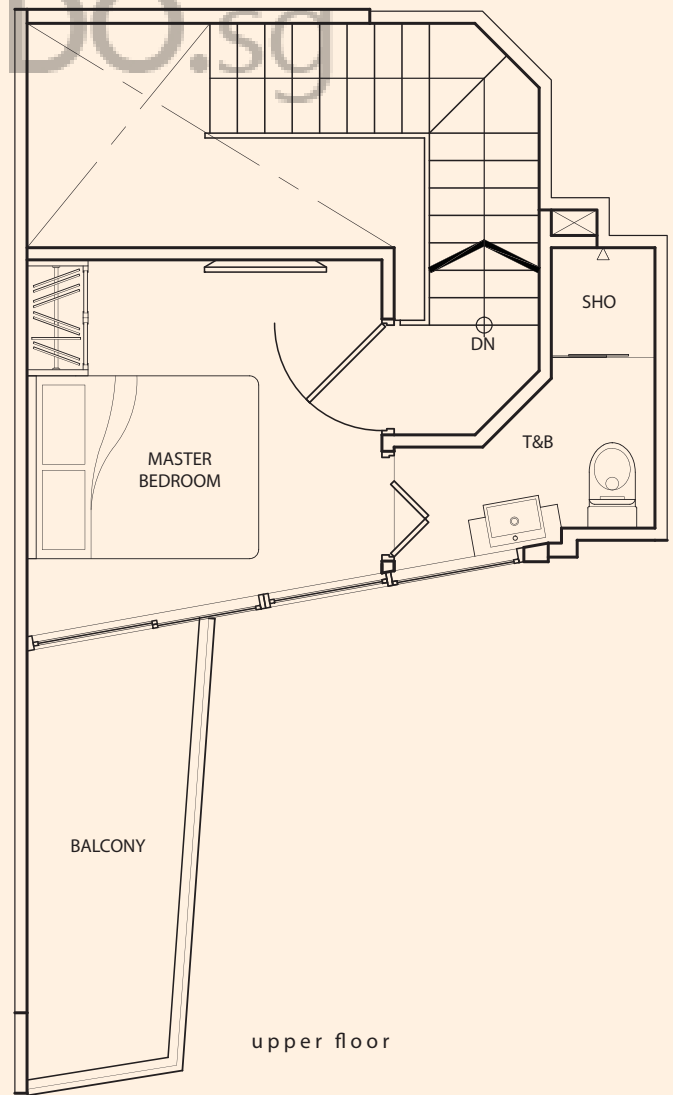

upper floor