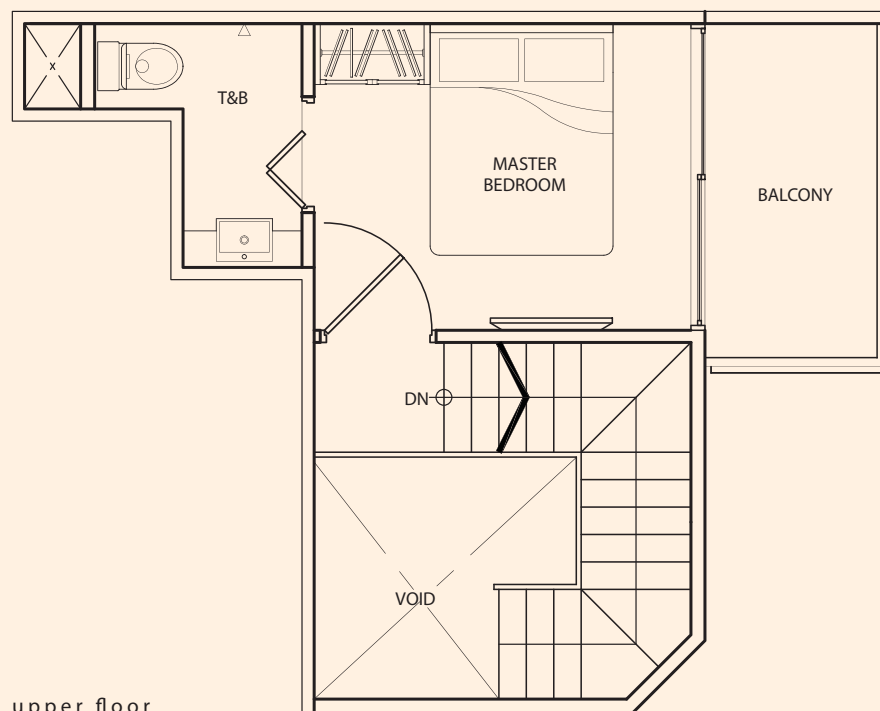

upper floor

lower floor

TYPE **A-1S**

1 Bedroom
+ 2 Bathroom
56 sq m / 603 sq ft

#01-31

Inclusive of Balcony, PES,
AC Ledge

upper floor

lower floor