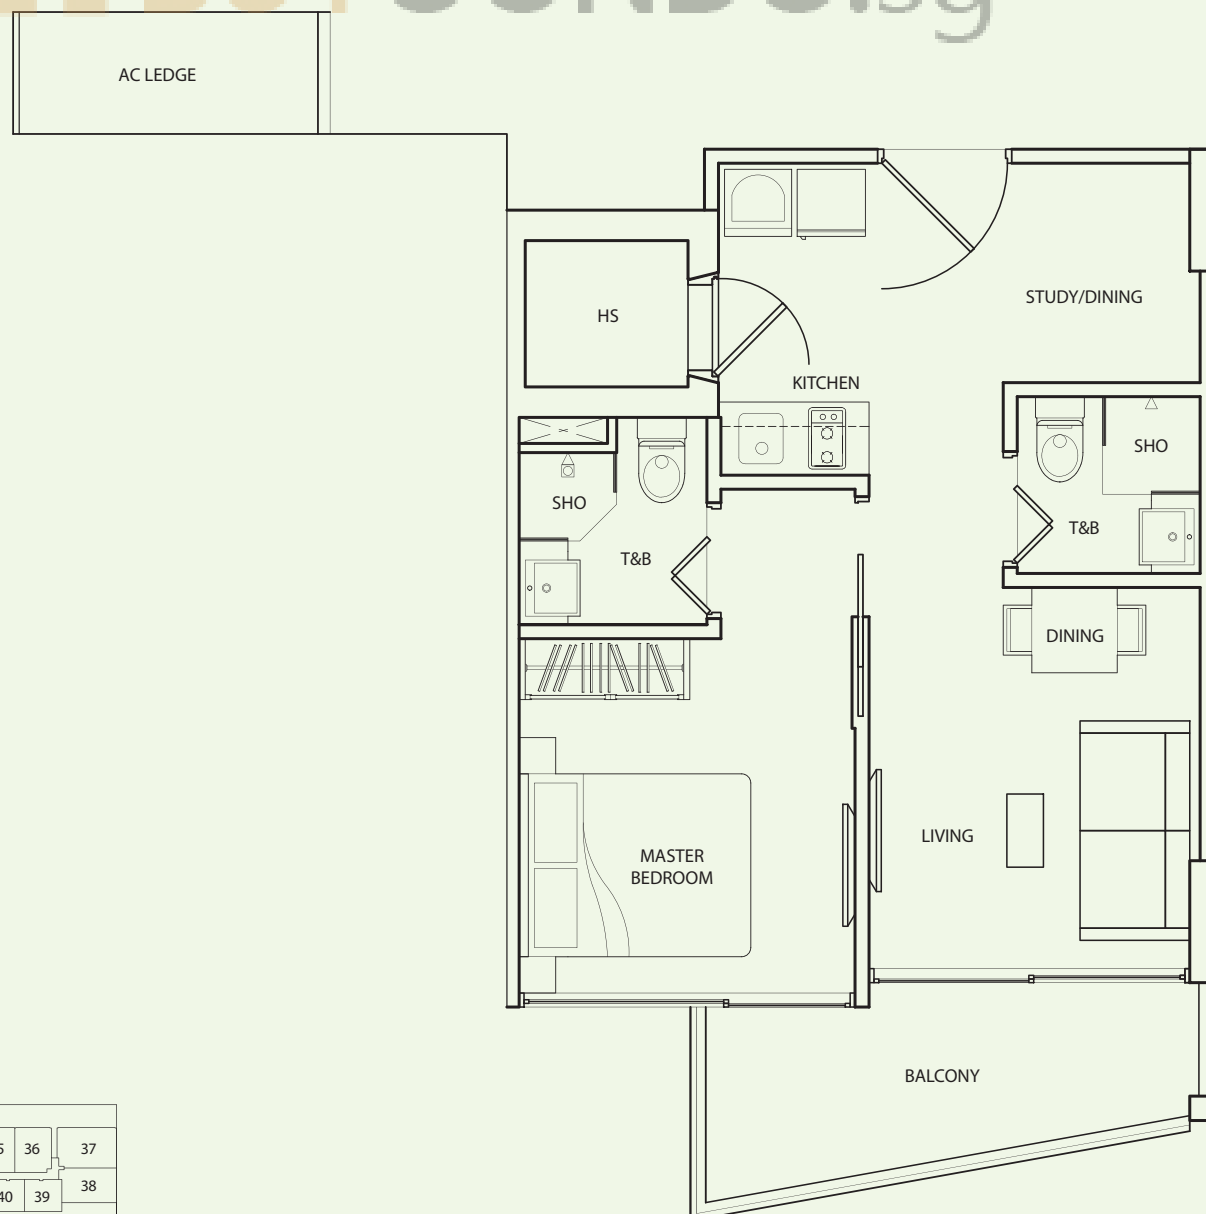

#02-11

Inclusive of Balcony, AC Ledge

TYPE **B-2J**

1 Bedroom
+ 2 Bathroom
46 sq m / 495 sq ft

#02-12

Inclusive of Balcony, AC Ledge

TYPE B-2K

1 Bedroom
+ 2 Bathroom
45 sq m / 484 sq ft