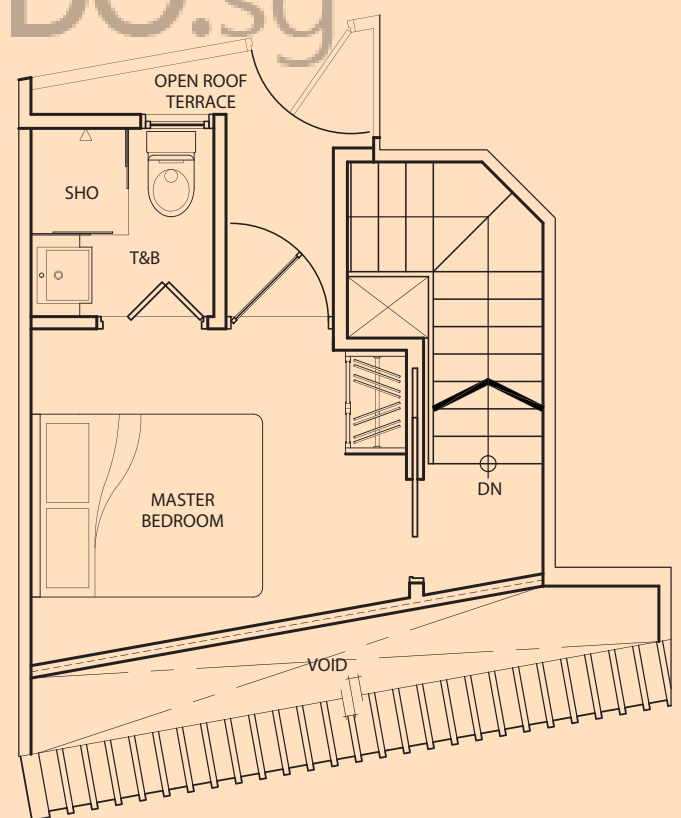

upper floor