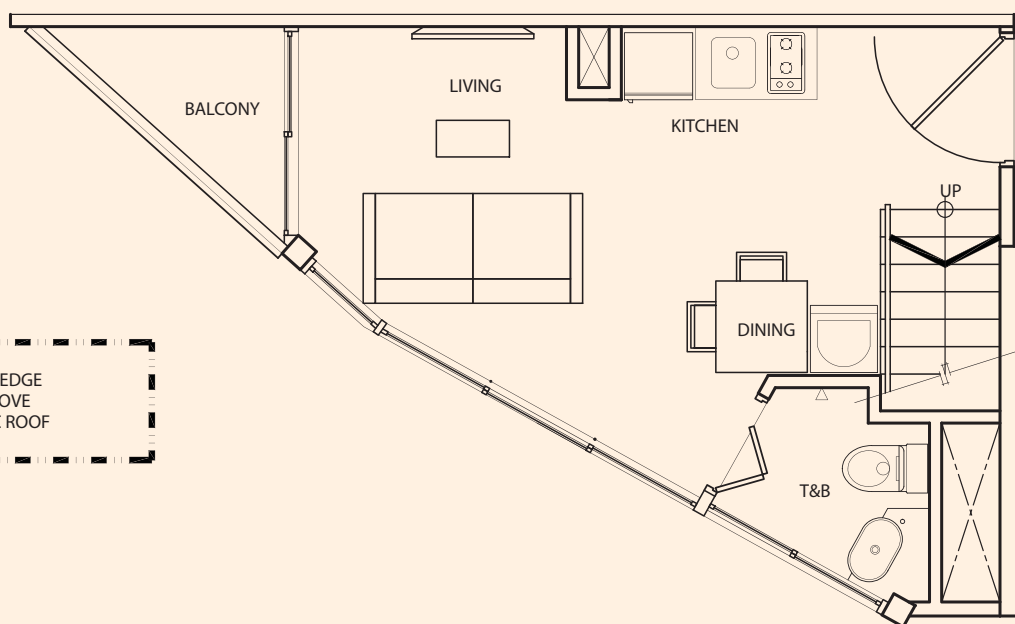

TYPE A-3J

1 Bedroom
+ 2 Bathroom
49 sq m / 527 sq ft

#03-19

Inclusive of Balcony, AC Ledge

lower floor

upper floor

TYPE **A-3K**

1 Bedroom
+ 2 Bathroom
55 sq m / 592 sq ft