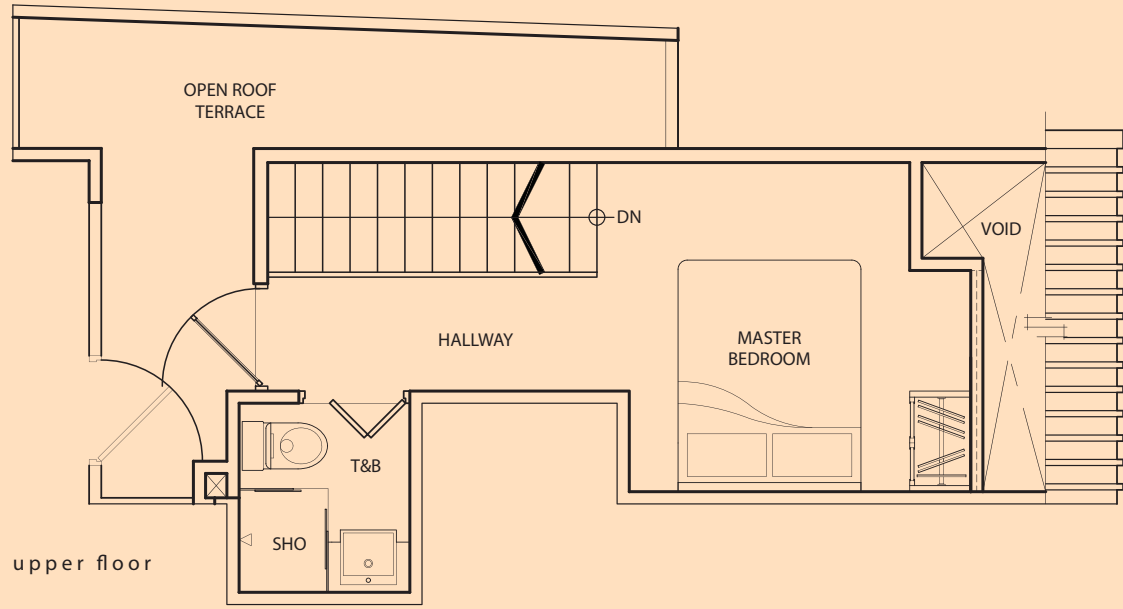

upper floor

lower floor

BLOCK A

TYPE A-P5P

1 Bedroom
+ 2 Bathroom
54 sq m / 581 sq ft

#05-27

Inclusive of Roof Terrace,
Balcony, AC Ledge

lower floor