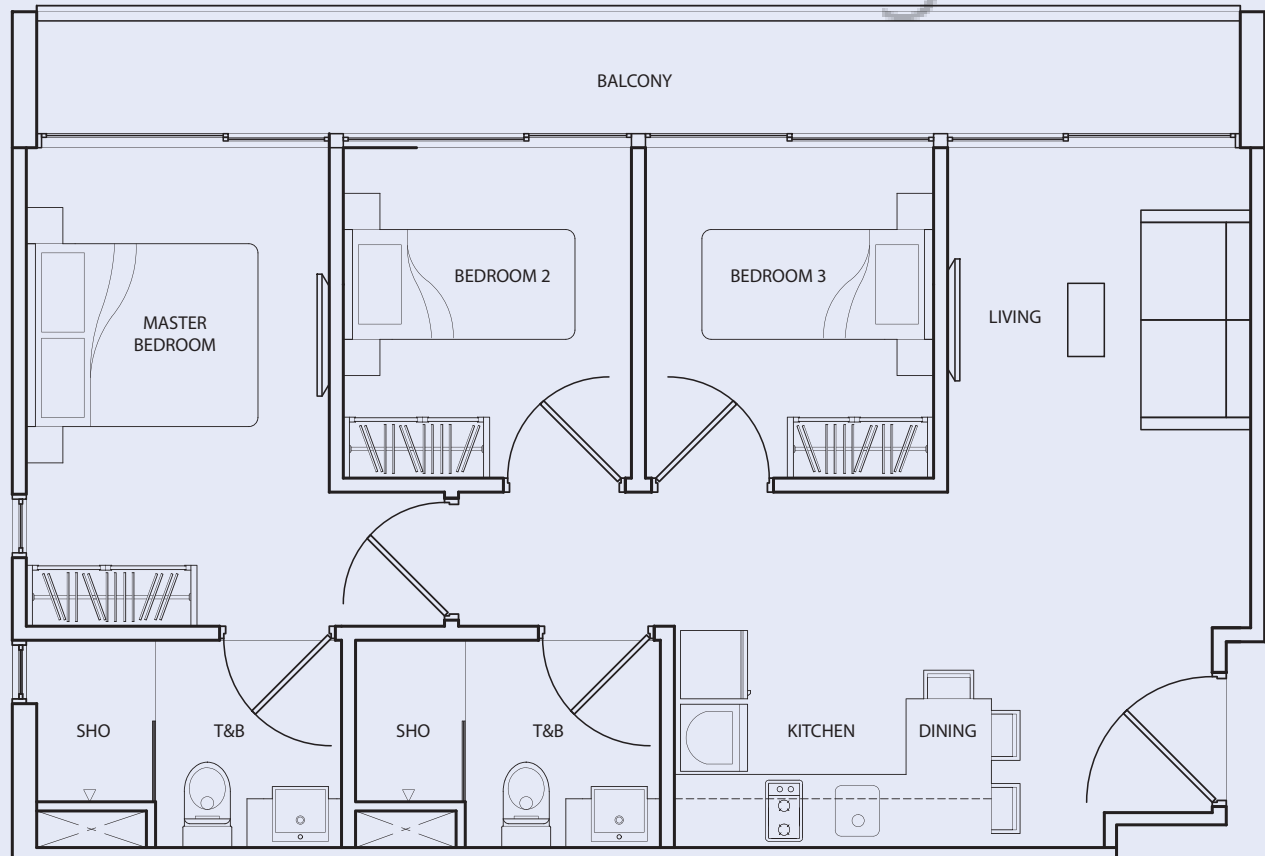

#03-32
 #04-32

Inclusive of AC Ledge

TYPE C-3B

3 Bedroom
 + 2 Bathroom
 71 sq m / 764 sq ft

#03-33
 #04-33

Inclusive of Balcony, AC Ledge

BLOCK C

TYPE C-3C