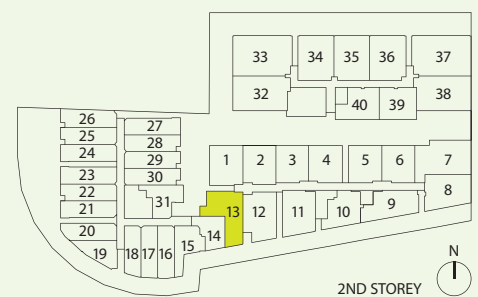

TYPE B-2K

1 Bedroom
+ 2 Bathroom
45 sq m / 484 sq ft

#02-13

Inclusive of AC Ledge