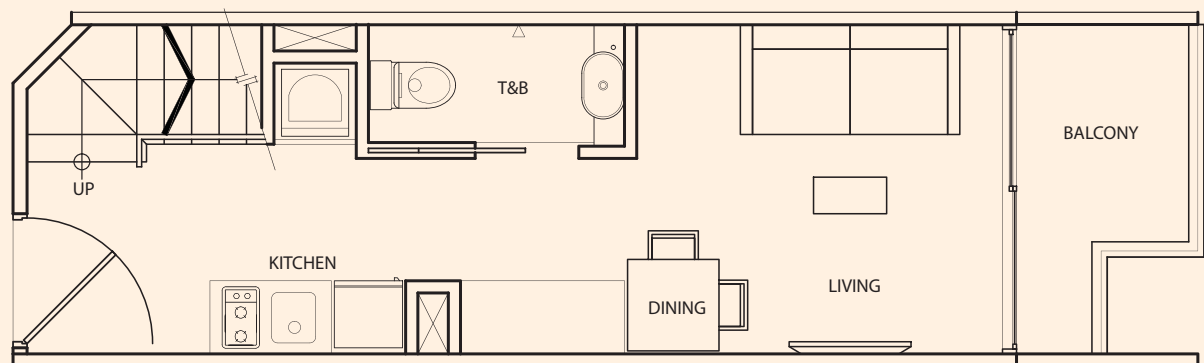

upper floor

lower floor

TYPE A-3R

1 Bedroom
+ 2 Bathroom
57 sq m / 613 sq ft

#03-29

Inclusive of Balcony, AC Ledge

upper floor

lower floor