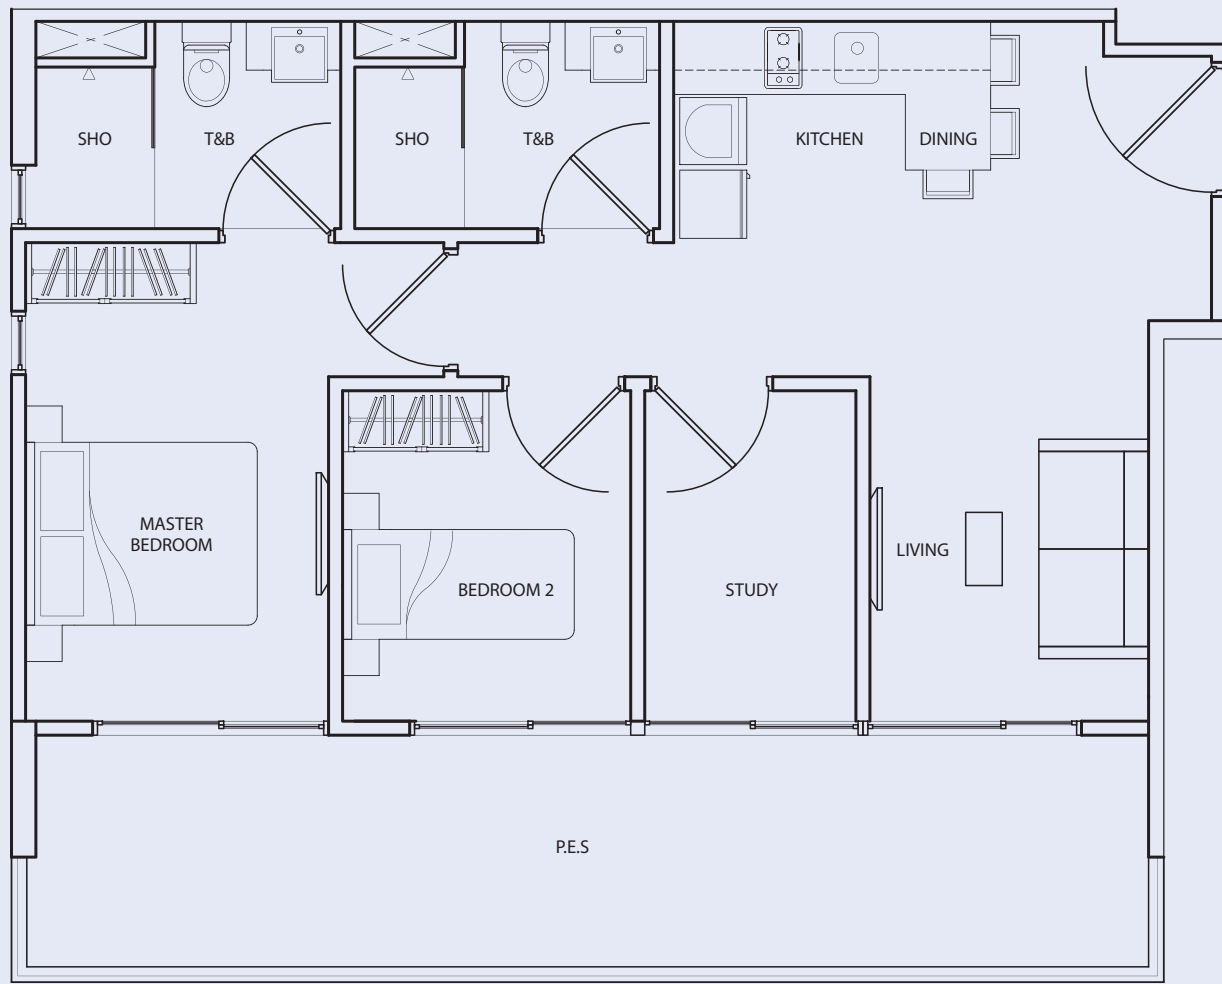

lower floor

upper floor

TYPE C-2A

2 Bedroom
 + 2 Bathroom
 + 1 Study Room
 57 sq m / 818 sq ft

#02-32

Inclusive of PES, AC Ledge

TYPE C-2B

3 Bedroom
 + 2 Bathroom
 71 sq m / 764 sq ft