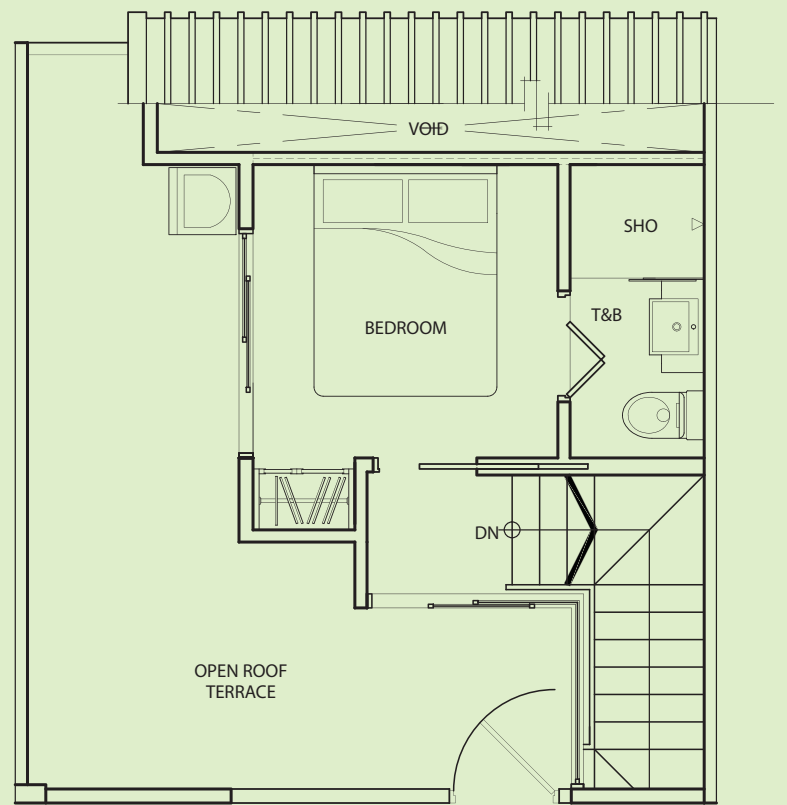

upper floor

AC LEDGE
ABOVE
ATTIC ROOF