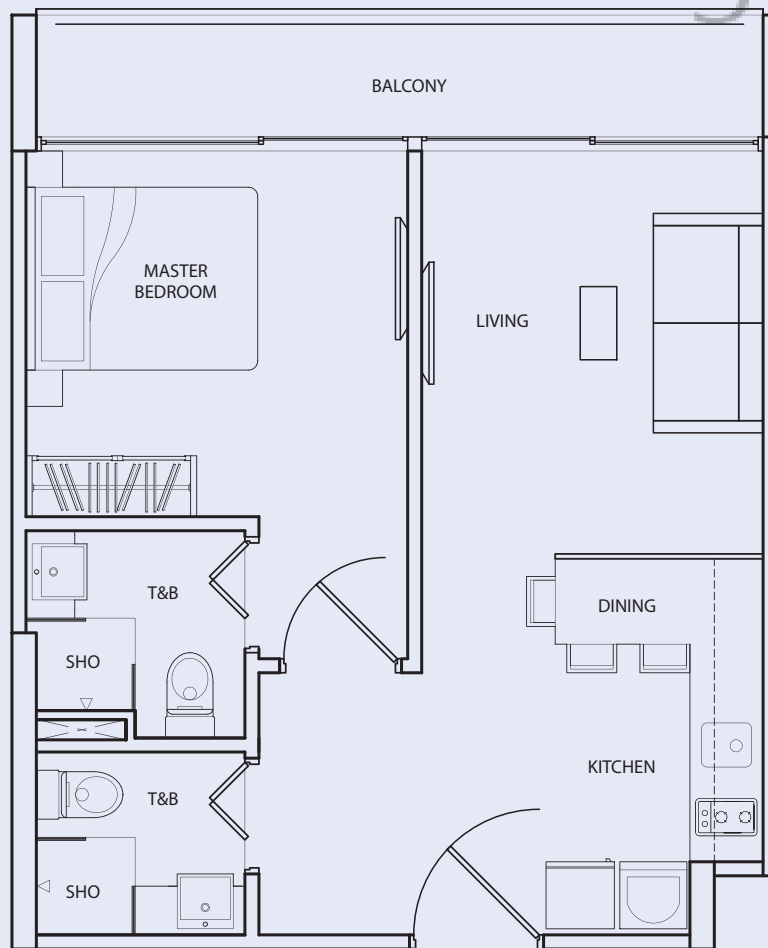

TYPE C-3I

2 Bedroom
+ 2 Bathroom
37 sq m / 398 sq ft

#03-40
#04-40

Inclusive of AC Ledge

TYPE C-4C

1 Bedroom
+ 2 Bathroom
48 sq m / 517 sq ft

#04-34

Inclusive of Balcony, AC Ledge