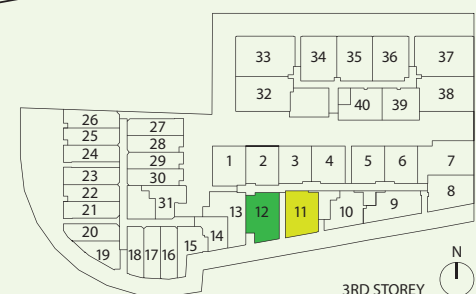

- #03-11
- #04-11
- #05-11

Inclusive of Balcony, AC Ledge

TYPE **B-2J**

1 Bedroom
+ 2 Bathroom
46 sq m / 495 sq ft

- #03-12
- #04-12
- #05-12

Inclusive of Balcony, AC Ledge

BUYCONDO.sg

TYPE **B-2K**