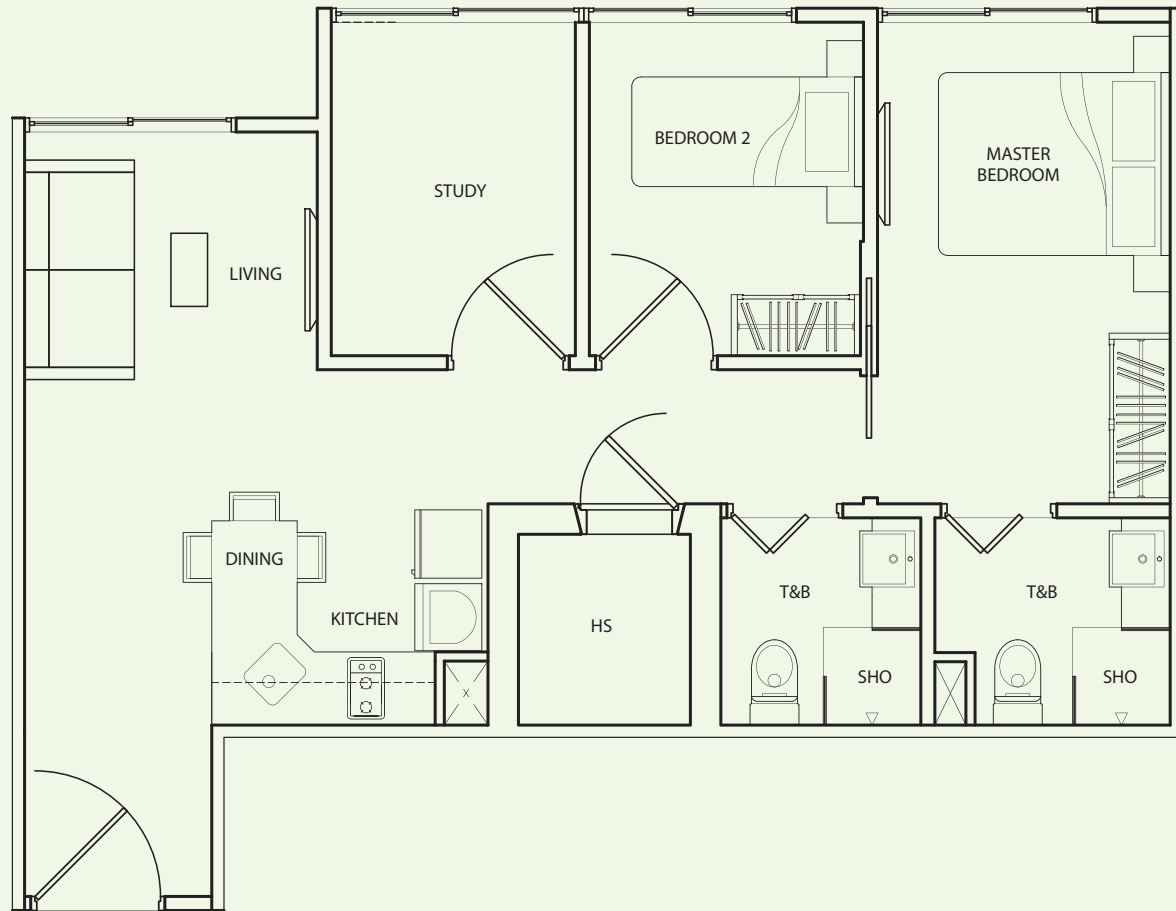

1 Bedroom
+ 2 Bathroom
37 sq m / 398 sq ft

#03-06
#04-06

Inclusive of AC Ledge

TYPE **B-3E**

2 Bedroom
 + 2 Bathroom
 + Study Room
 58 sq m / 624 sq ft

#03-07

#04-07

Inclusive of AC Ledge