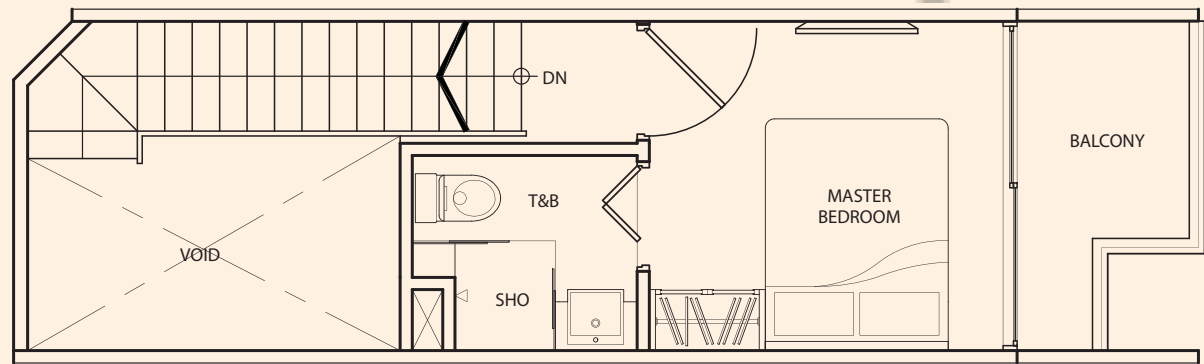

upper floor

lower floor

TYPE A-3R

1 Bedroom
+ 2 Bathroom
57 sq m / 613 sq ft

#03-29

Inclusive of Balcony, AC Ledge

upper floor

lower floor