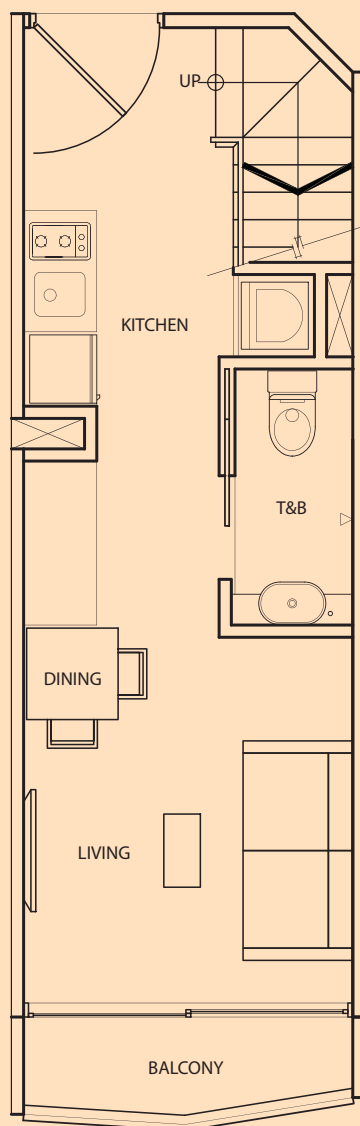

Inclusive of Roof Terrace,
Balcony, AC Ledge

lower floor

upper floor

TYPE **A-P5G**

1 Bedroom
+ 2 Bathroom
48 sq m / 517 sq ft

#05-16

Inclusive of Roof Terrace,
Balcony, AC Ledge

lower floor