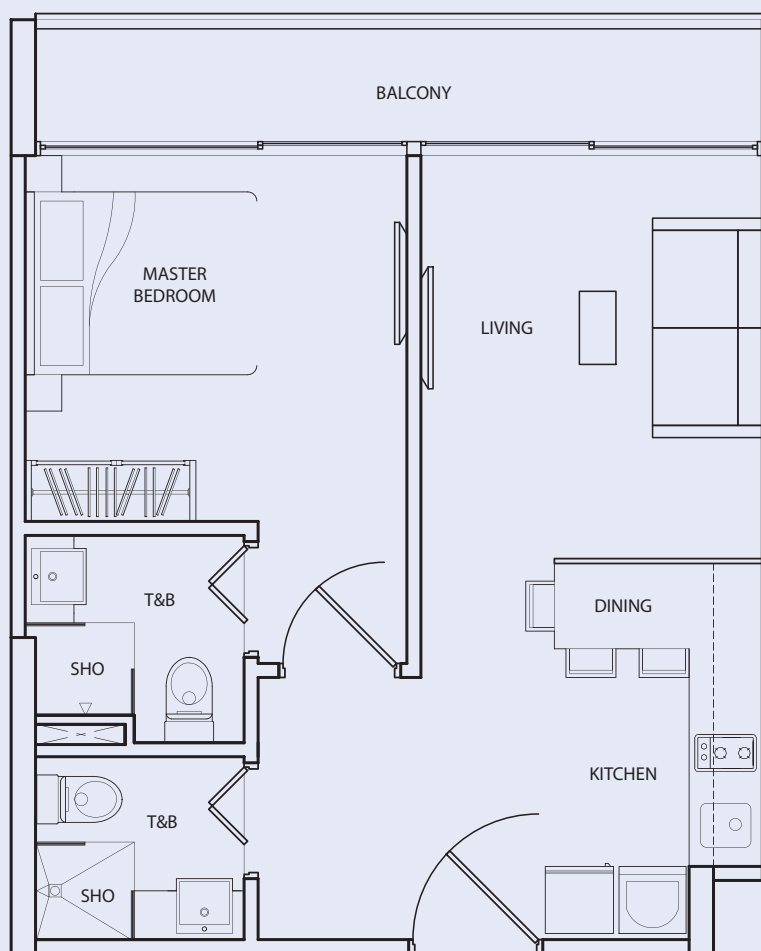

#02-33

Inclusive of Balcony, AC Ledge

TYPE C-2C

1 Bedroom
+ 2 Bathroom
49 sq m / 527 sq ft

#02-34

Inclusive of Balcony, AC Ledge

TYPE C-2D

1 Bedroom
+ 2 Bathroom
49 sq m / 527 sq ft