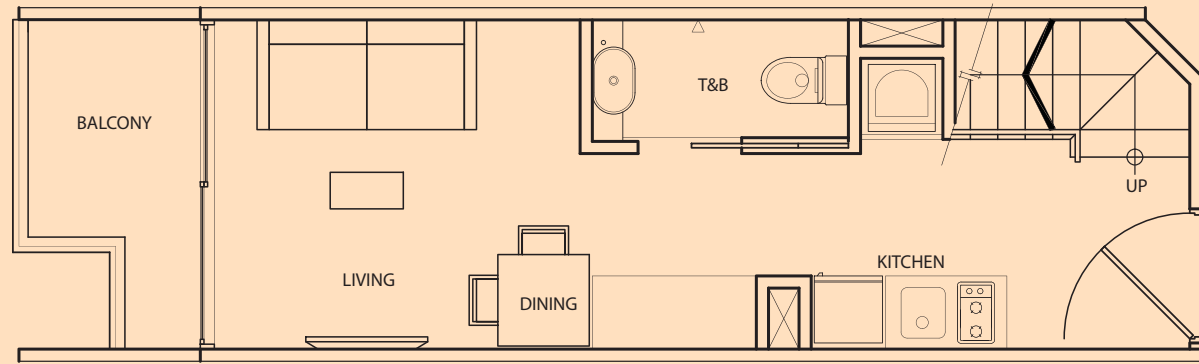

BLOCK A

TYPE A-P5M

1 Bedroom
+ 2 Bathroom
51 sq m / 549 sq ft

#05-22

Inclusive of Roof Terrace,
Balcony, AC Ledge

upper floor

lower floor

TYPE A-P5MA