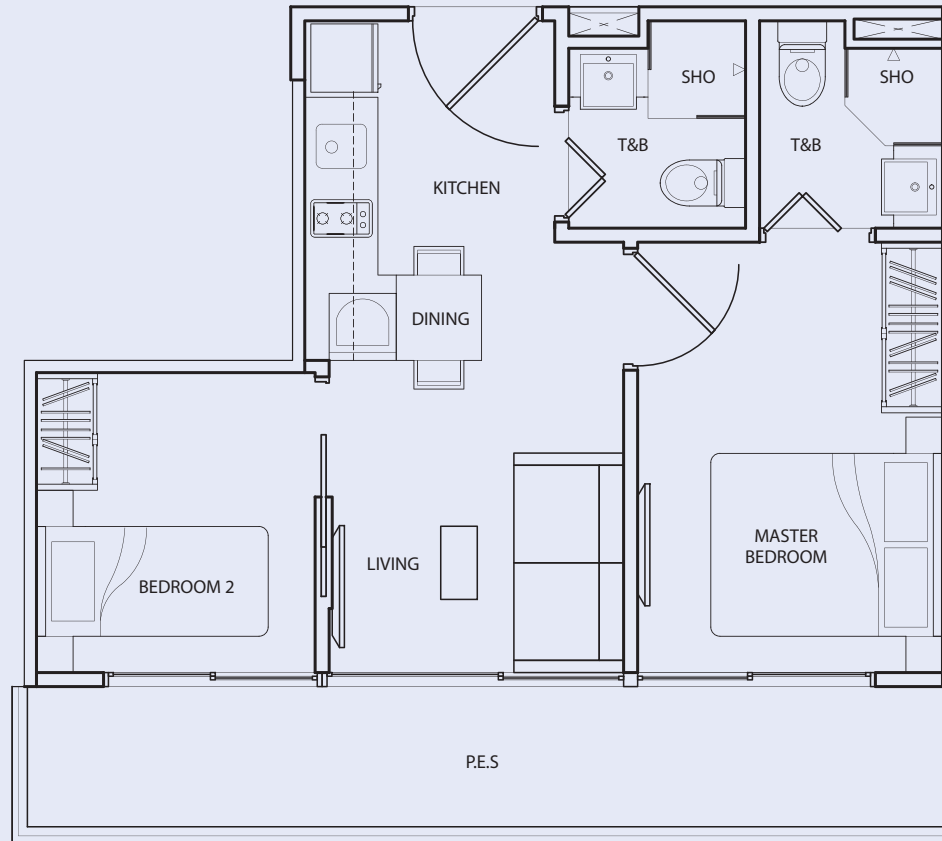

#02-39

Inclusive of PES, AC Ledge

TYPE C-2I

2 Bedroom
+ 2 Bathroom
47 sq m / 506 sq ft

#02-40

Inclusive of PES, AC Ledge

TYPE C-3A

2 Bedroom
 + 2 Bathroom
 + 1 Study Room
 57 sq m / 613 sq ft