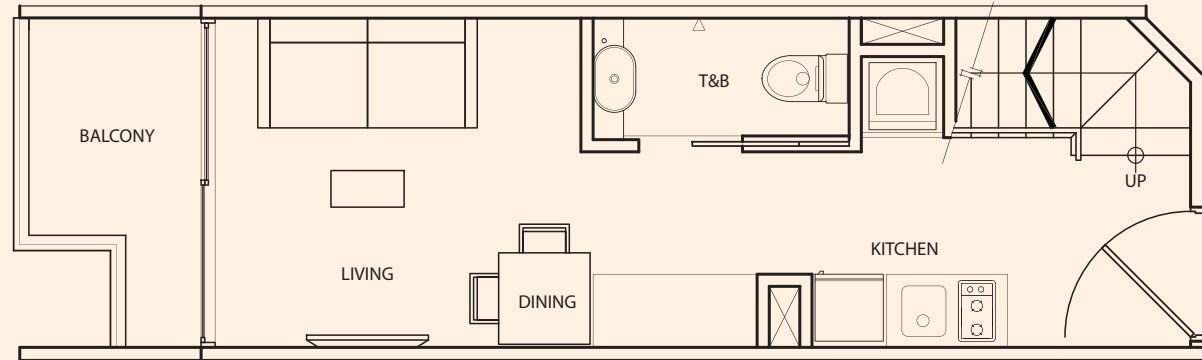

lower floor