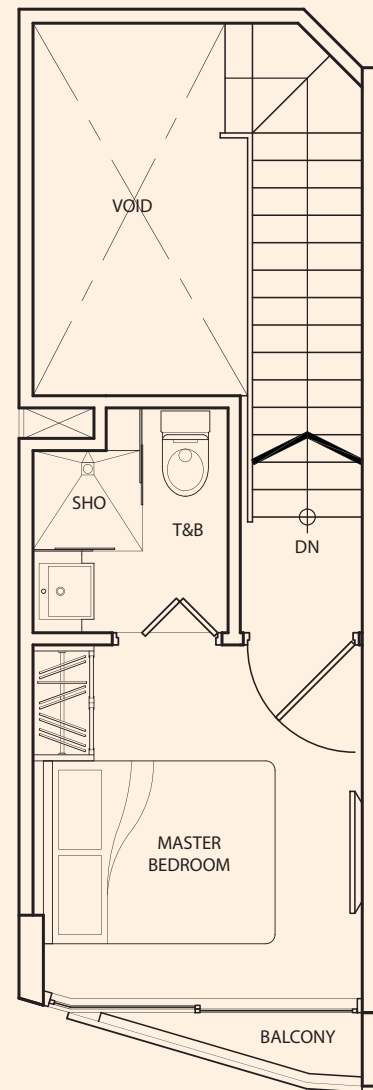

lower floor

upper floor

BUYCONDO.sg

BLOCK A

TYPE A-1I

1 Bedroom
+ 2 Bathroom
53 sq m / 570 sq ft

#01-18

Inclusive of Balcony,
PES, AC Ledge

lower floor

upper floor

TYPE A-1J

1 Bedroom
+ 2 Bathroom
60 sq m / 646 sq ft

#01-19

Inclusive of Balcony, PES,
AC Ledge

lower floor

upper floor