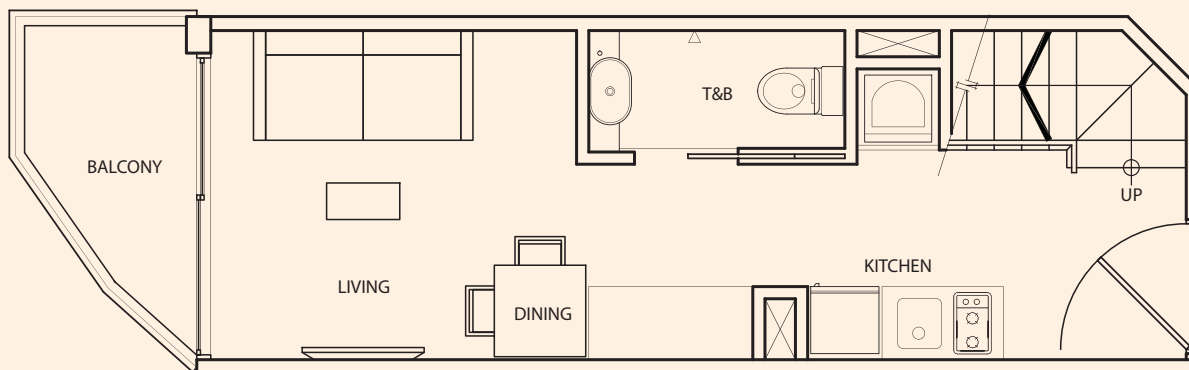

lower floor