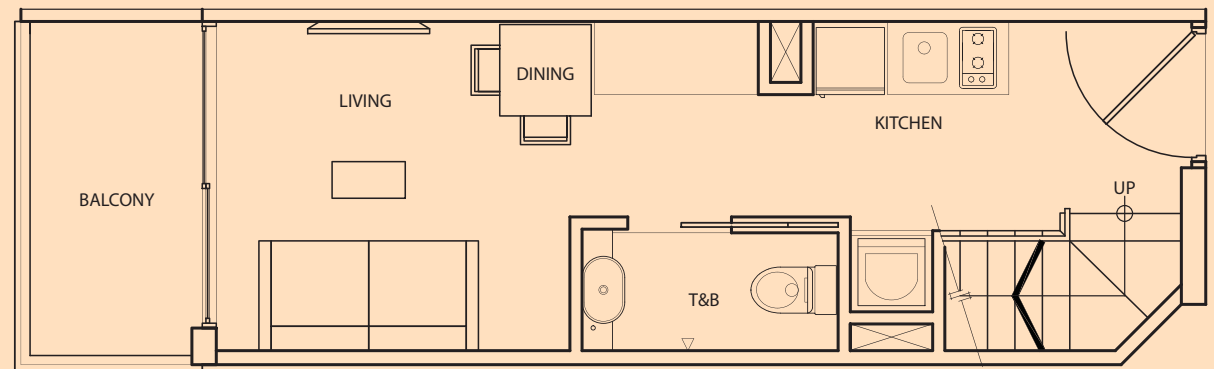

upper floor

lower floor

TYPE **A-P5L**

1 Bedroom
+ 2 Bathroom
51 sq m / 549 sq ft

#05-21

Inclusive of Roof Terrace,
Balcony, AC Ledge

upper floor

lower floor