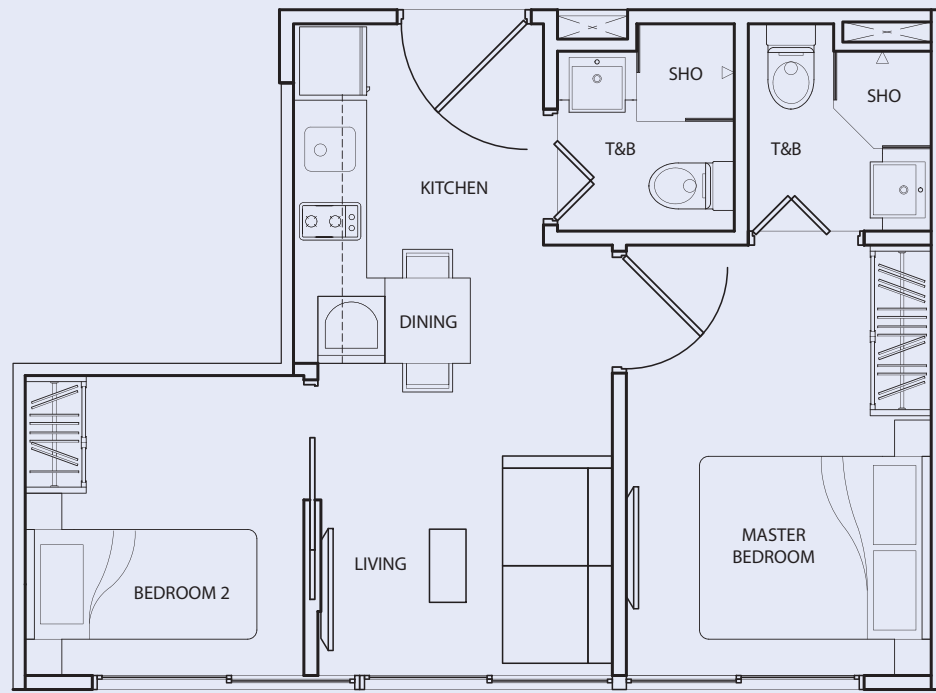

#03-39

#04-39

Inclusive of AC Ledge

TYPE C-3I

2 Bedroom
+ 2 Bathroom
37 sq m / 398 sq ft

#03-40
#04-40

Inclusive of AC Ledge

TYPE C-4C