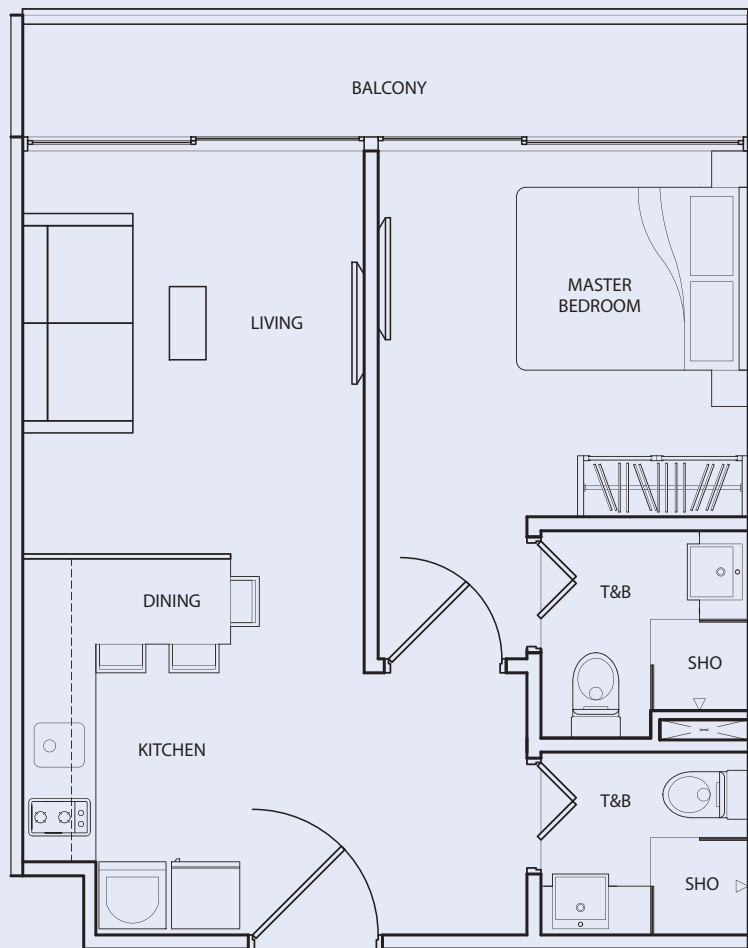

1 Bedroom
+ 2 Bathroom
49 sq m / 527 sq ft

#03-34

Inclusive of Balcony, AC Ledge

TYPE C-3D

1 Bedroom
+ 2 Bathroom
49 sq m / 527 sq ft

#03-35

Inclusive of Balcony, AC Ledge

TYPE C-3E