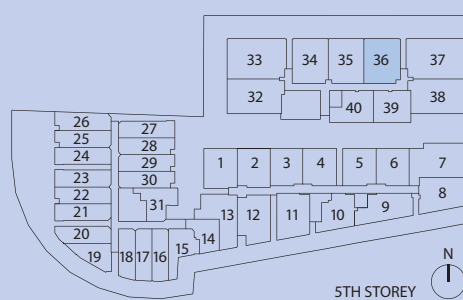

TYPE C-P5E

2 Bedroom
+ 3 Bathroom
79 sq m / 850 sq ft

#05-36

Inclusive of Balcony, Roof Terrace,
AC Ledge