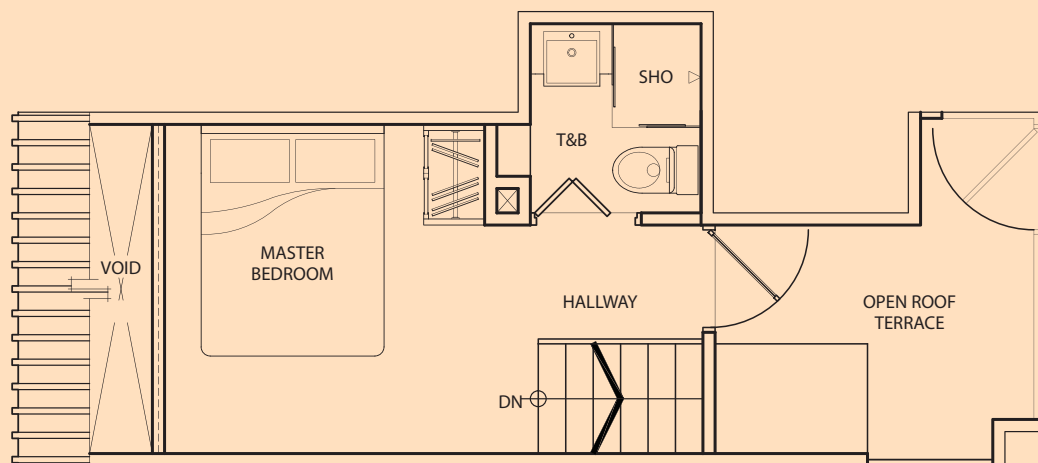

TYPE **A-P5N**

1 Bedroom
+ 2 Bathroom
51 sq m / 549 sq ft

#05-25

Inclusive of Roof Terrace,
Balcony, AC Ledge

upper floor