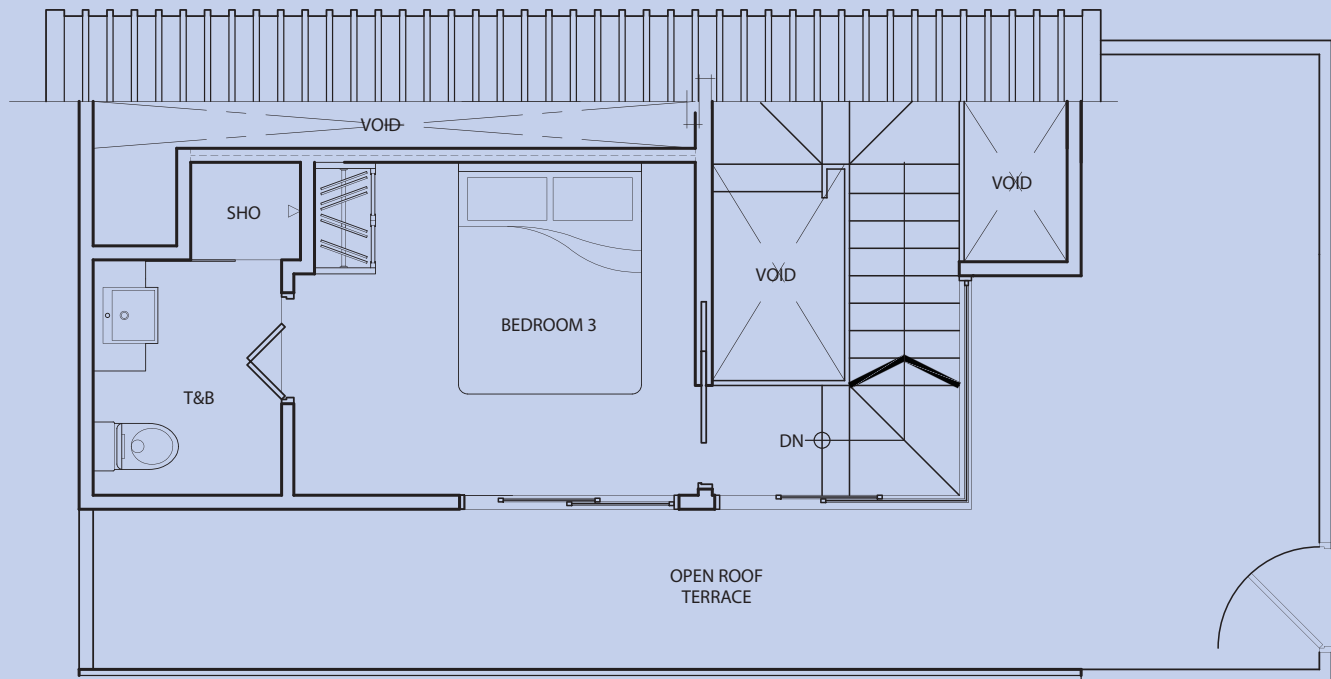

lower floor

TYPE C-P5B

3 Bedroom
+ 3 Bathroom
+ 1 Study Room
118 sq m / 1270 sq ft

#05-33

Inclusive of Balcony, Roof Terrace,
AC Ledge

upper floor

lower floor

TYPE C-P5C