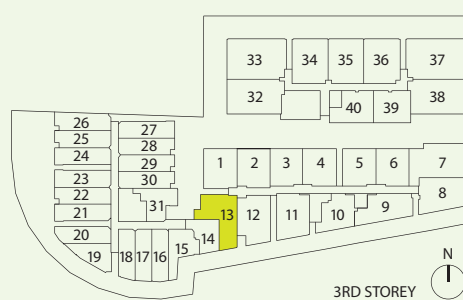

TYPE **B-2K**

1 Bedroom
+ 2 Bathroom
45 sq m / 484 sq ft

#03-13

#04-13

#05-13

Inclusive of Balcony, AC Ledge