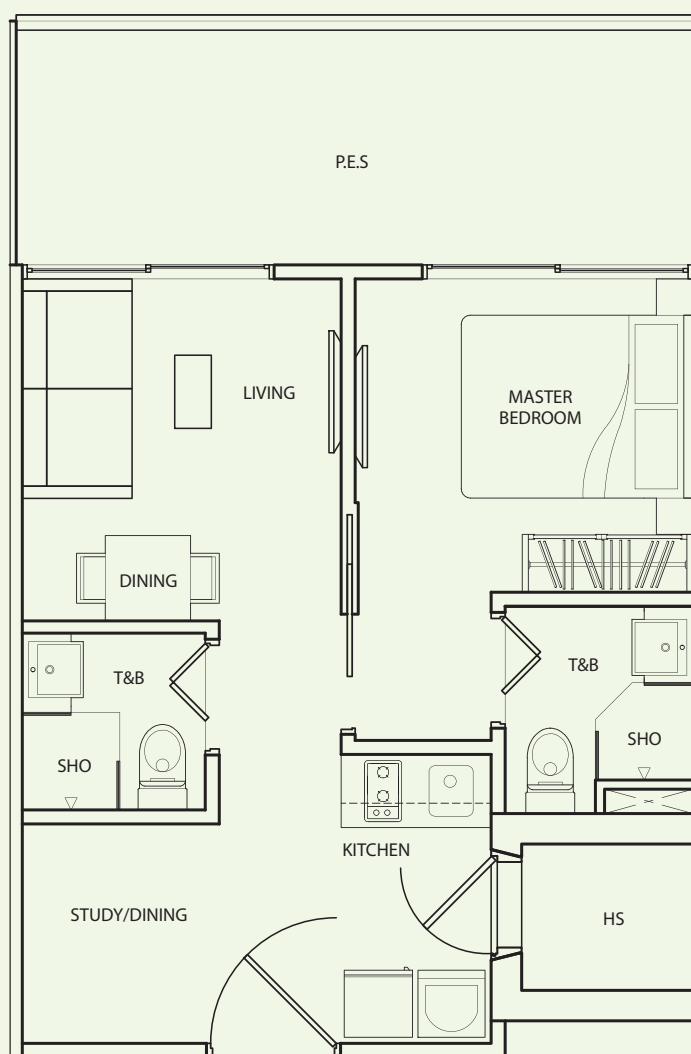

TYPE B-2B

1 Bedroom
+ 2 Bathroom
50 sq m / 538 sq ft

#02-02

Inclusive of PES, AC Ledge

TYPE B-2C

1 Bedroom
+ 2 Bathroom
49 sq m / 527 sq ft

#02-03

Inclusive of PES, AC Ledge