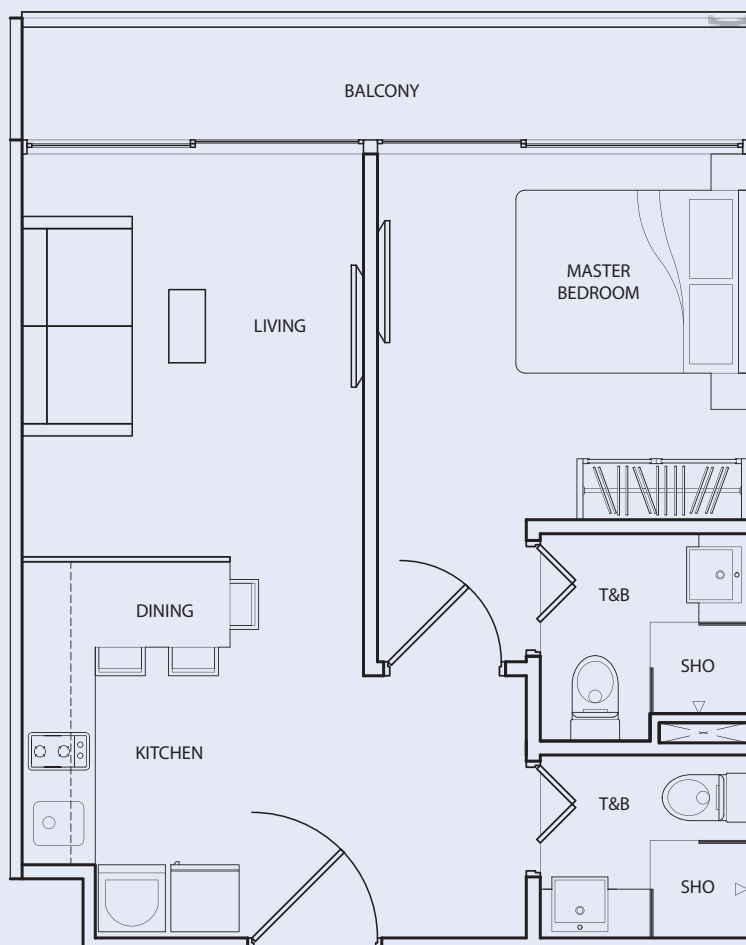

TYPE C-2D

1 Bedroom
+ 2 Bathroom
49 sq m / 527 sq ft

#02-35

Inclusive of Balcony, AC Ledge