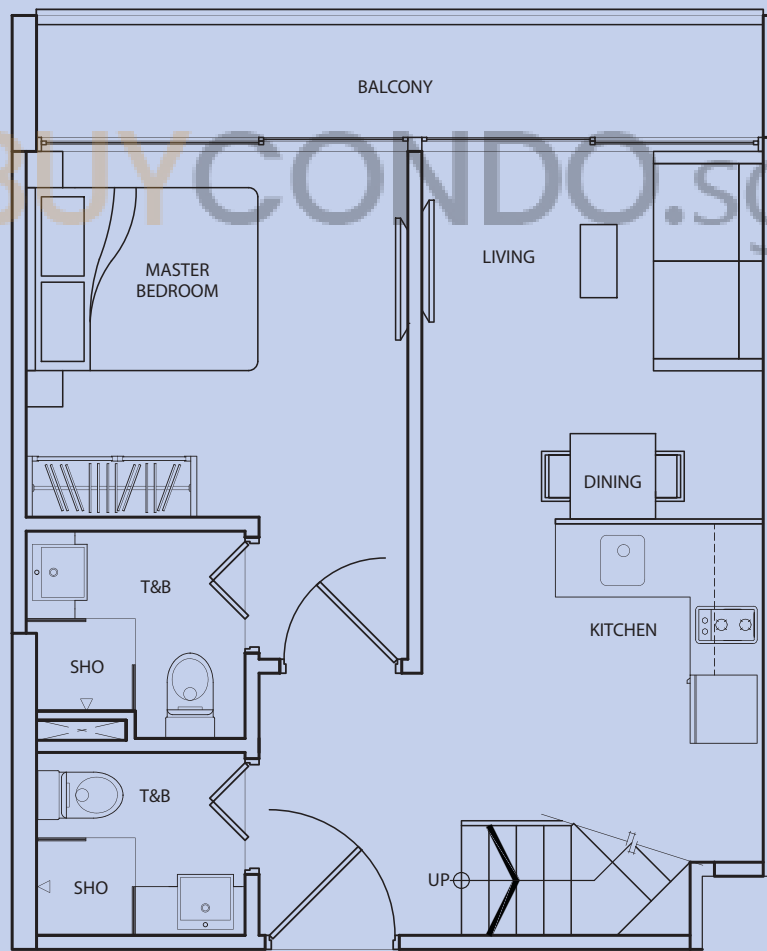

lower floor