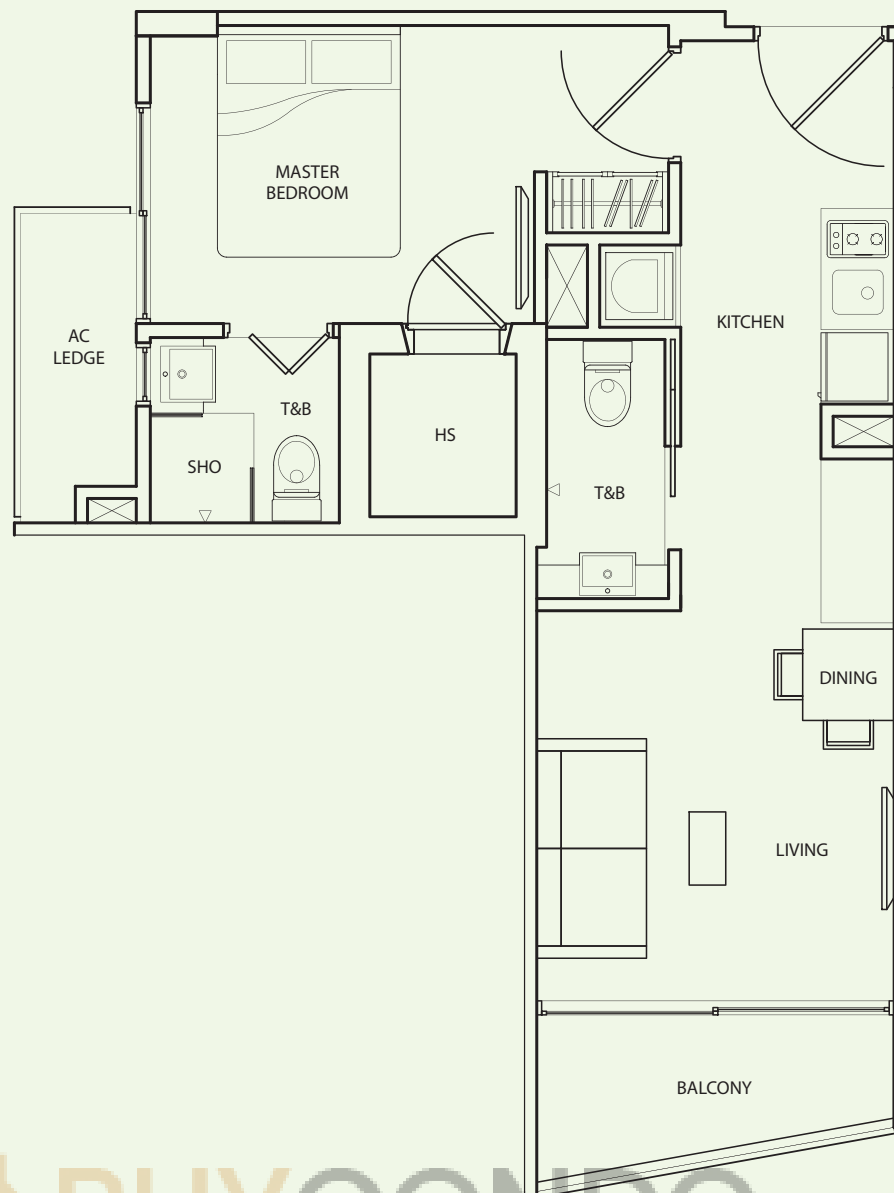

TYPE **B-2K**

1 Bedroom
+ 2 Bathroom
45 sq m / 484 sq ft

#03-13

#04-13

#05-13

Inclusive of Balcony, AC Ledge