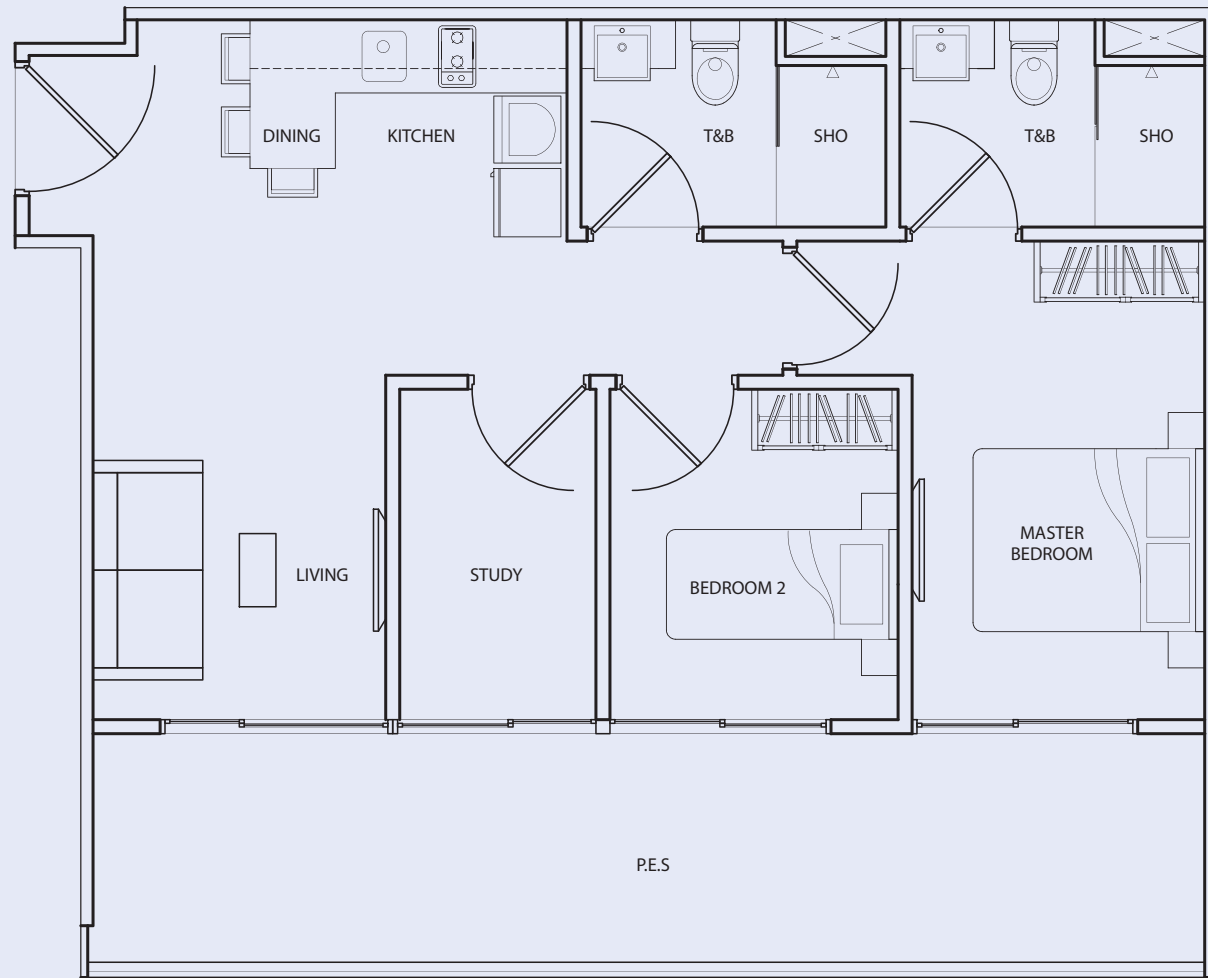

#02-37

Inclusive of Balcony, AC Ledge

TYPE C-2G

2 Bedroom
 + 2 Bathroom
 + 1 Study Room
 75 sq m / 807 sq ft

#02-38

Inclusive of PES, AC Ledge

TYPE C-2H

1 Bedroom
 + 2 Bathroom
 45 sq m / 484 sq ft