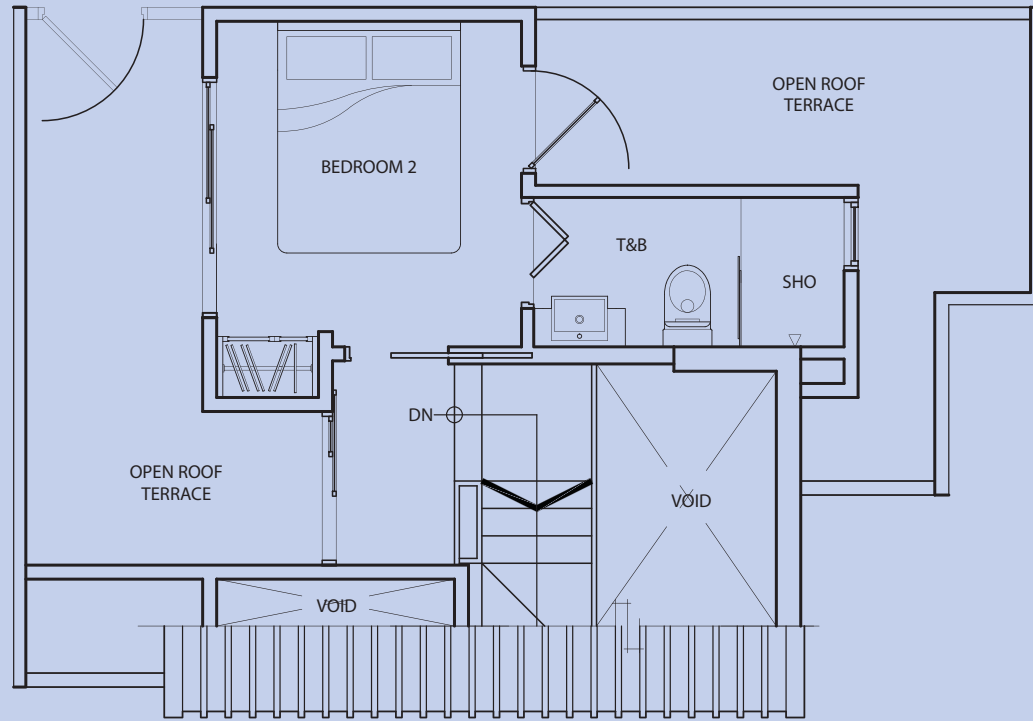

TYPE C-P5H

2 Bedroom
+ 3 Bathroom
75 sq m / 807 sq ft

#05-39

Inclusive of Roof Terrace, AC Ledge

upper floor