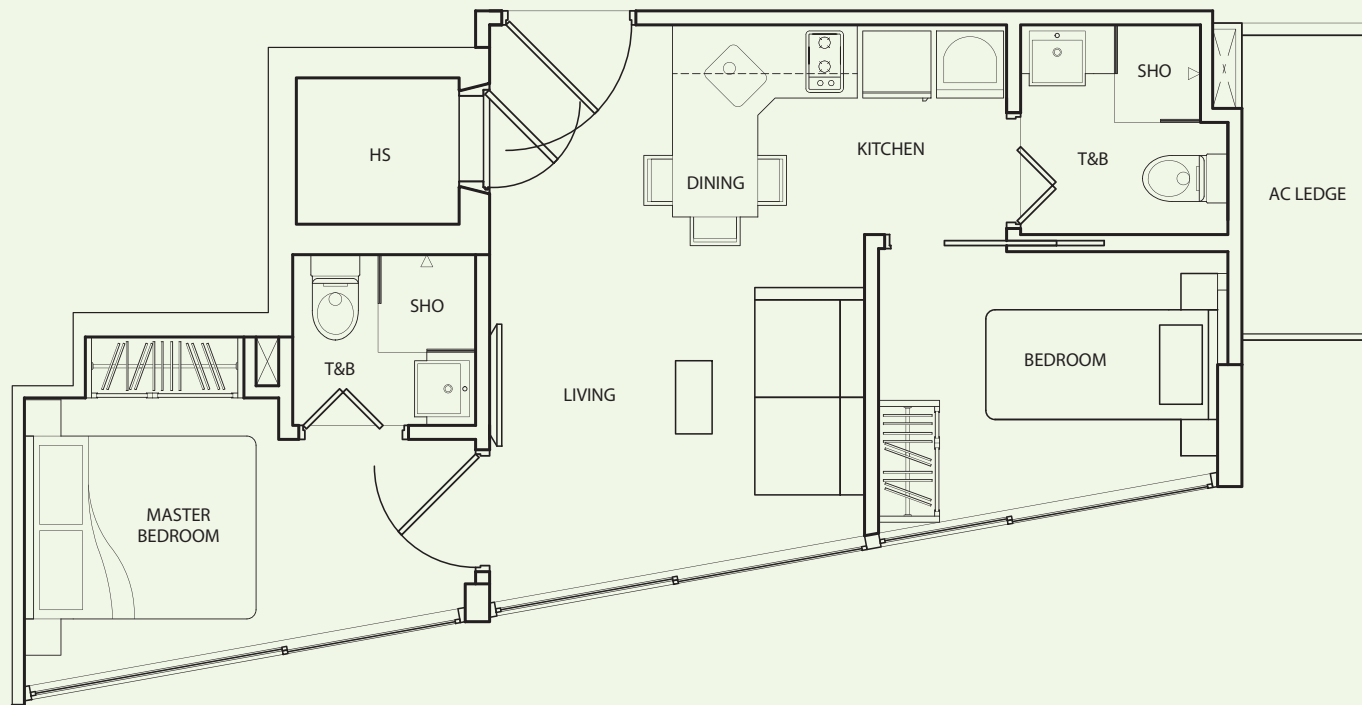

TYPE **B-2G**

2 Bedroom
+ 2 Bathroom
42 sq m / 452 sq ft

#02-09

Inclusive of AC Ledge