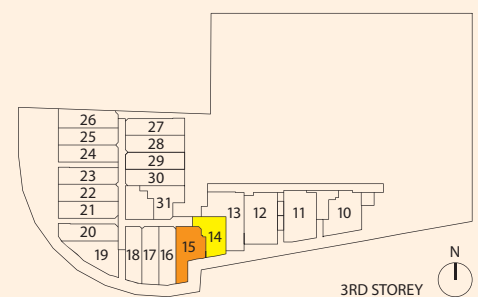

#03-15

Inclusive of Balcony, AC Ledge

lower floor

upper floor

TYPE **A-3G**

1 Bedroom
+ 2 Bathroom
52 sq m / 560 sq ft

#03-16

Inclusive of Balcony, AC Ledge