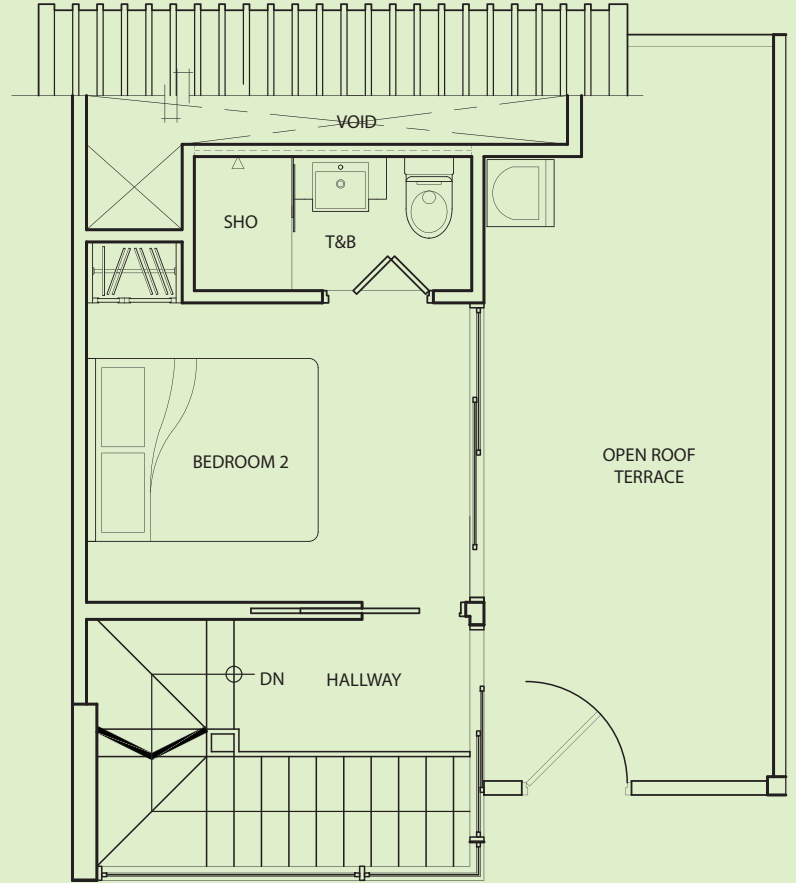

Inclusive of Roof Terrace,
AC Ledge

lower floor

upper floor

AC LEDGE
ABOVE
ATTIC ROOF

TYPE B-P5B

2 Bedroom
+ 3 Bathroom
69 sq m / 743 sq ft

#05-02

Inclusive of Roof Terrace,
AC Ledge