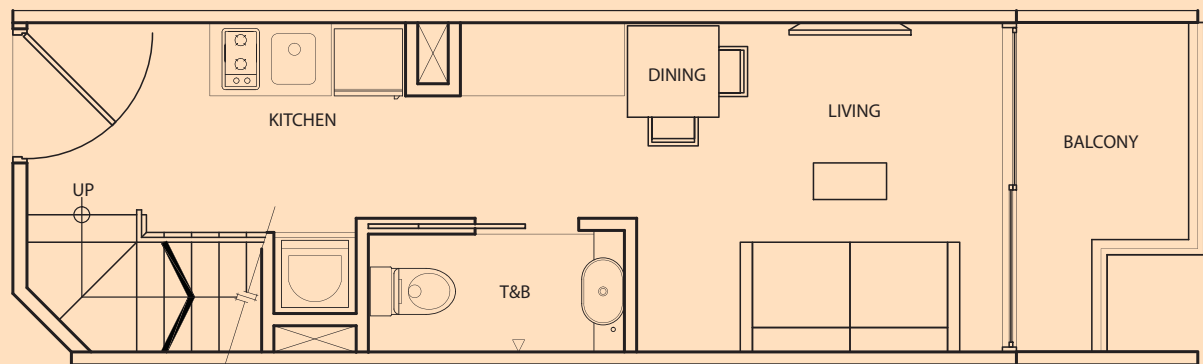

TYPE A-P5Q

1 Bedroom
+ 2 Bathroom
51 sq m / 549 sq ft

#05-28

#05-30

Inclusive of Roof Terrace,
Balcony, AC Ledge

upper floor

lower floor

TYPE **A-P5R**