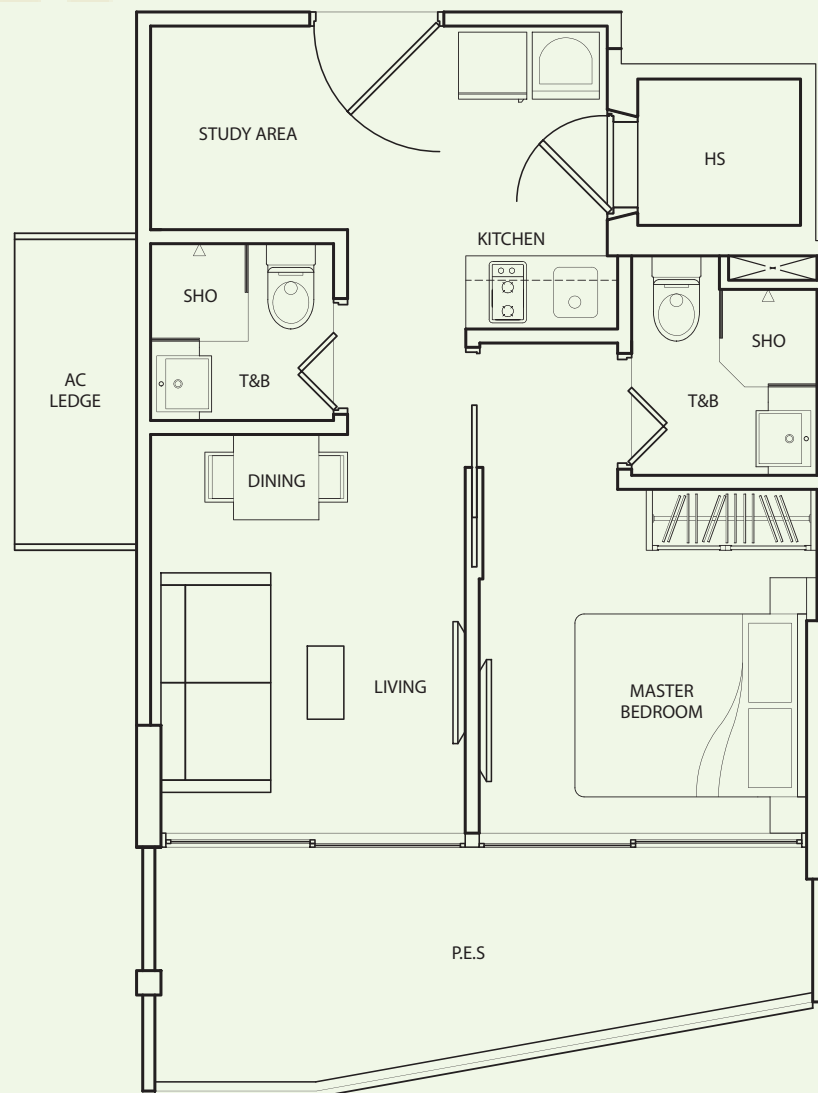

TYPE **B-1B**

1 Bedroom
+ 2 Bathroom
49 sq m / 527 sq ft

#01-11

Inclusive of PES, AC Ledge