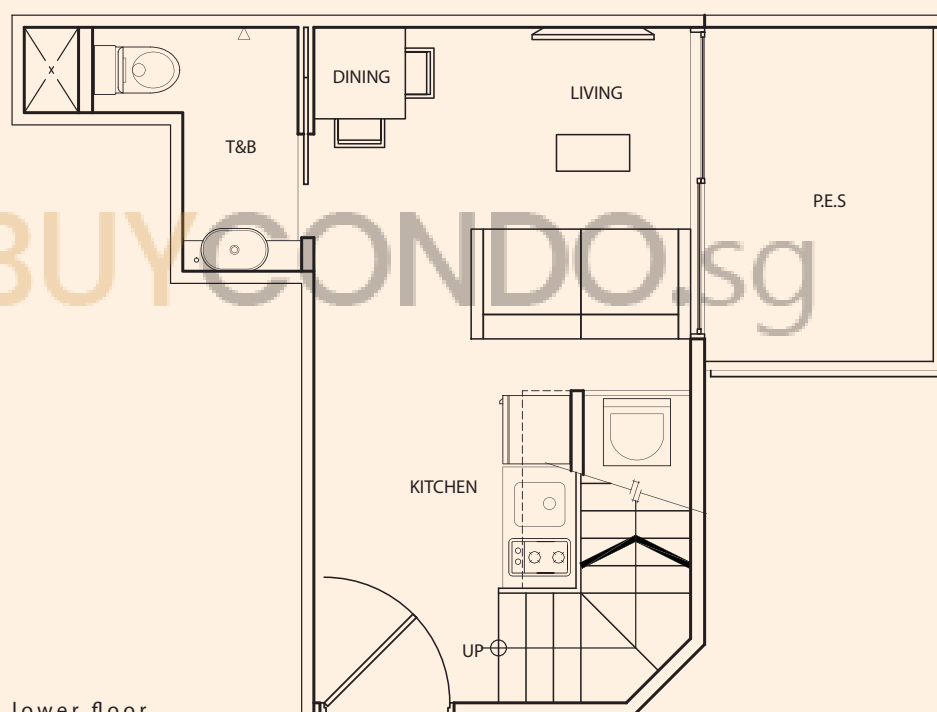

upper floor

lower floor

TYPE **A-1S**

1 Bedroom
+ 2 Bathroom
56 sq m / 603 sq ft

#01-31

Inclusive of Balcony, PES,
AC Ledge

upper floor

lower floor