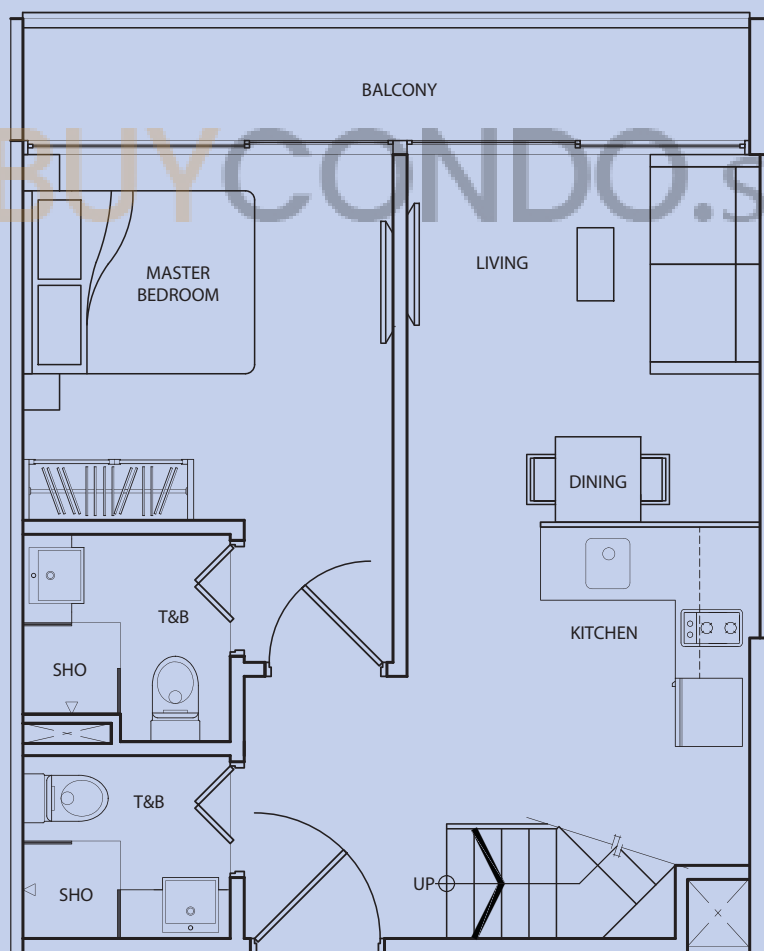

Inclusive of Balcony, Roof Terrace,
 AC Ledge

upper floor

lower floor

TYPE C-P5E

2 Bedroom
+ 3 Bathroom
79 sq m / 850 sq ft

#05-36

Inclusive of Balcony, Roof Terrace,
AC Ledge

upper floor