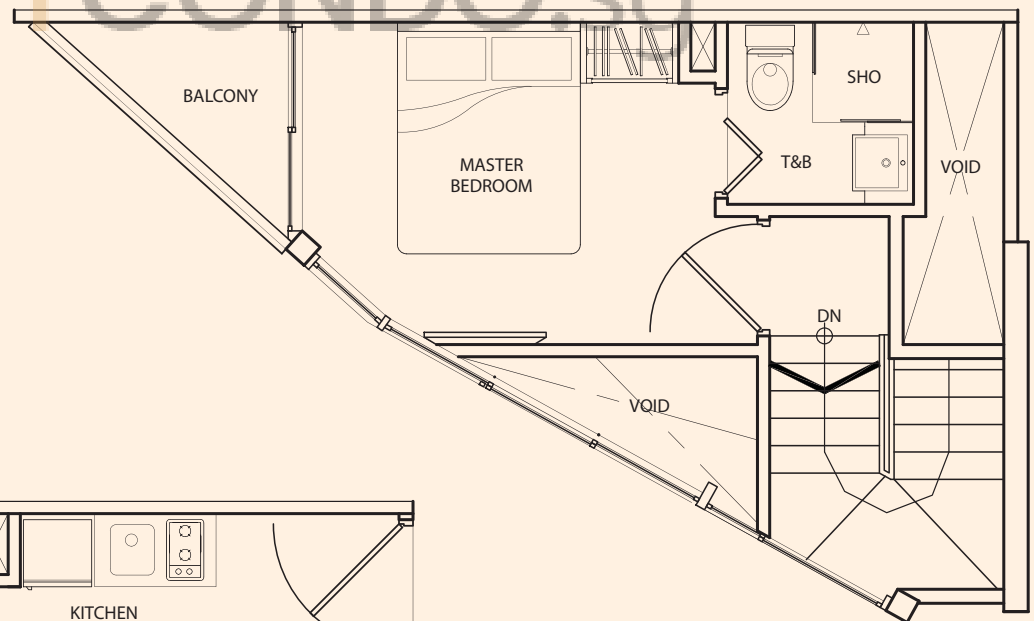

TYPE A-3J

1 Bedroom
+ 2 Bathroom
49 sq m / 527 sq ft

#03-19

Inclusive of Balcony, AC Ledge

lower floor

upper floor

TYPE **A-3K**

1 Bedroom
+ 2 Bathroom
55 sq m / 592 sq ft