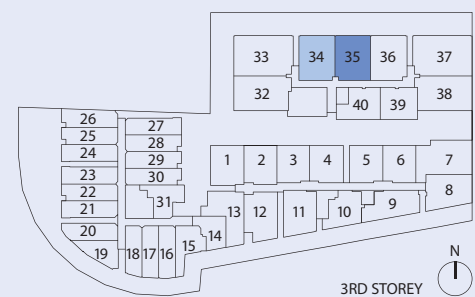

1 Bedroom
+ 2 Bathroom
49 sq m / 527 sq ft

#03-34

Inclusive of Balcony, AC Ledge

TYPE C-3D

1 Bedroom
+ 2 Bathroom
49 sq m / 527 sq ft

#03-35

Inclusive of Balcony, AC Ledge

TYPE C-3E