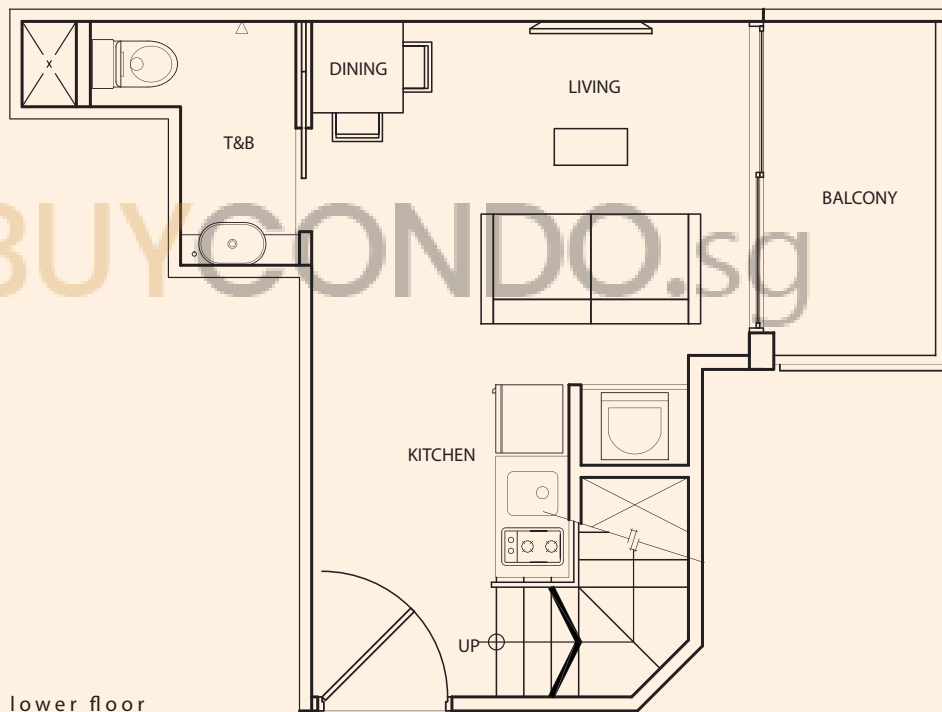

TYPE A-3S

1 Bedroom
+ 2 Bathroom
55 sq m / 592 sq ft

#03-31

Inclusive of Balcony, AC Ledge

upper floor

lower floor

BLOCK A

TYPE A-P5E