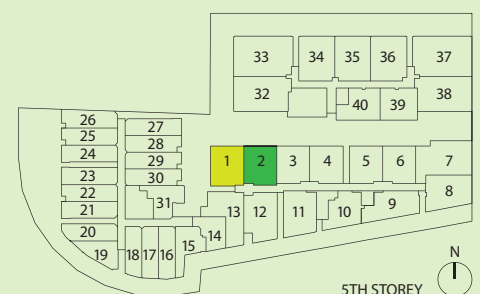

TYPE B-P5A

2 Bedroom
+ 3 Bathroom
74 sq m / 796 sq ft

#05-01

Inclusive of Roof Terrace,
AC Ledge

AC LEDGE
ABOVE
ATTIC ROOF

TYPE B-P5B

2 Bedroom
+ 3 Bathroom
69 sq m / 743 sq ft

#05-02

Inclusive of Roof Terrace,
AC Ledge

AC LEDGE
ABOVE
ATTIC ROOF