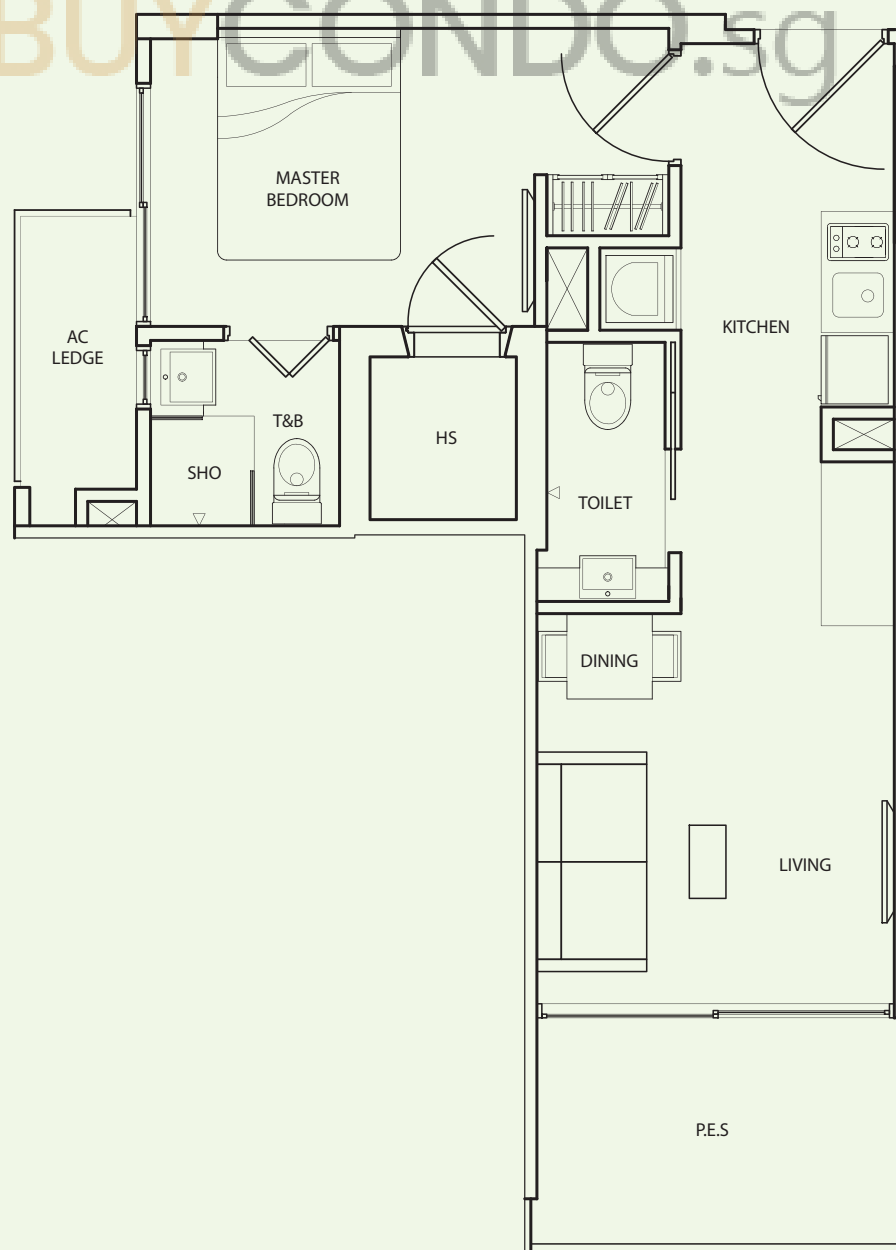

TYPE **B-1D**

1 Bedroom
+ 2 Bathroom
47 sq m / 506 sq ft

#01-13

Inclusive of PES, AC Ledge