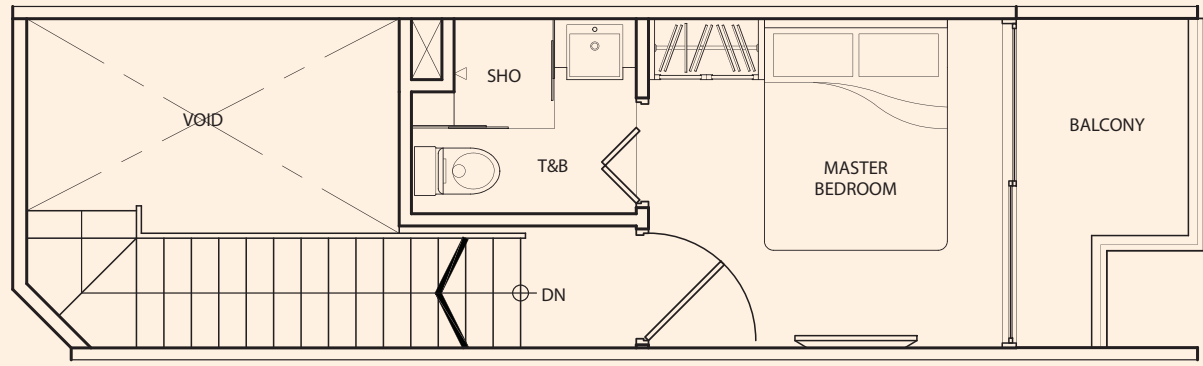

TYPE **A-1Q**

1 Bedroom
+ 2 Bathroom
59 sq m / 635 sq ft

#01-28
#01-30

Inclusive of Balcony, PES,
AC Ledge

upper floor