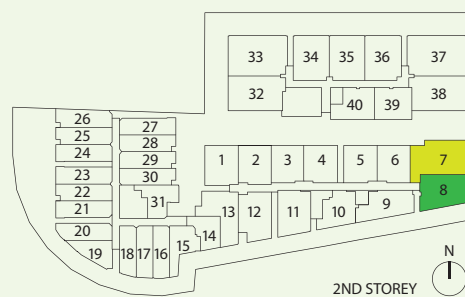

AC LEDGE
ABOVE
ATTIC ROOF

TYPE B-2F

2 Bedroom
+ 2 Bathroom
46 sq m / 495 sq ft

#02-08

Inclusive of AC Ledge

AC LEDGE
ABOVE
ATTIC ROOF

TYPE **B-2G**

2 Bedroom
+ 2 Bathroom
42 sq m / 452 sq ft