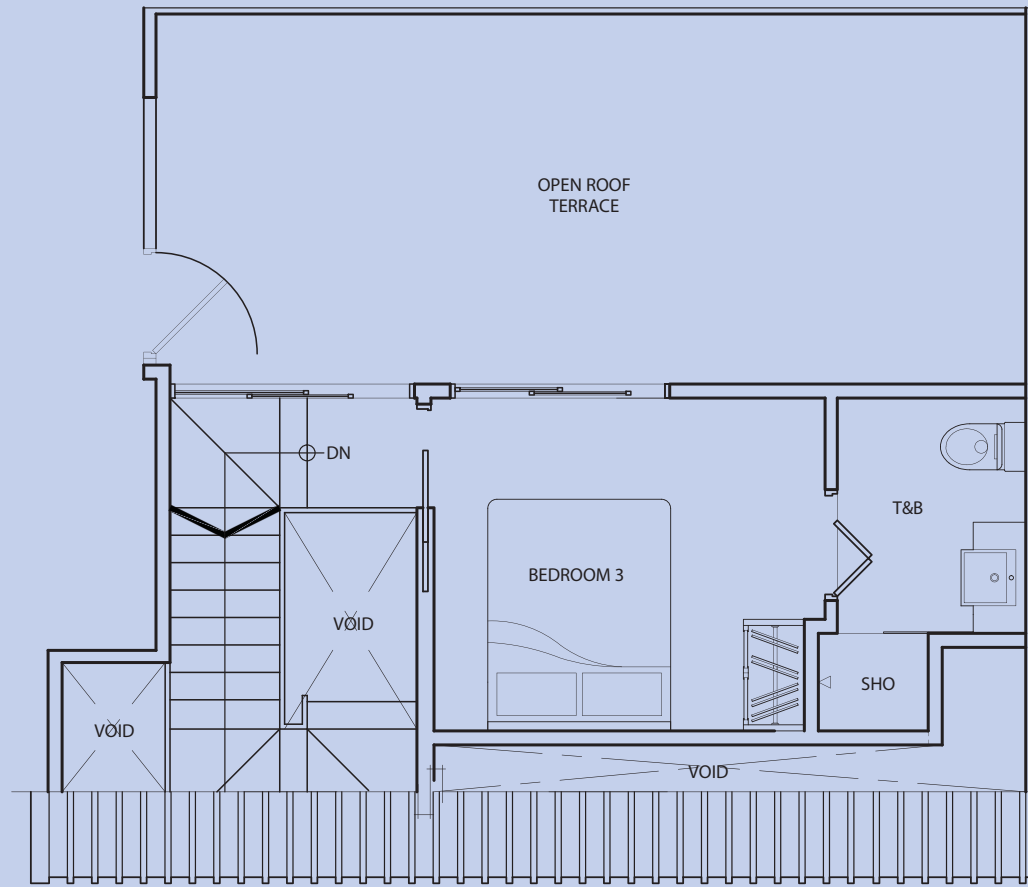

TYPE C-P5G

3 Bedroom
+ 3 Bathroom
+ 1 Study Room
103 sq m / 1109 sq ft

#05-38

Inclusive of Roof Terrace, AC Ledge

upper floor