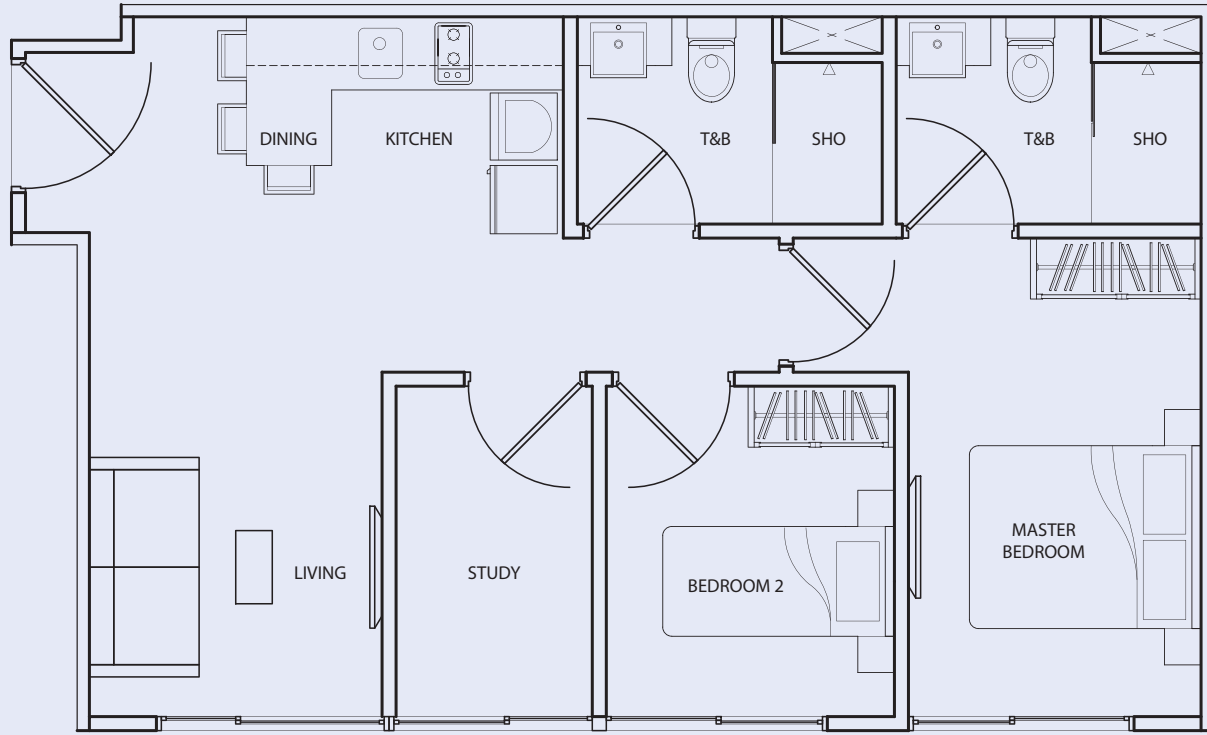

BLOCK C

TYPE C-3G

2 Bedroom
+ 2 Bathroom
+ 1 Study Room
57 sq m / 613 sq ft

#03-38

#04-38

Inclusive of AC Ledge

TYPE C-3H

1 Bedroom
+ 2 Bathroom
37 sq m / 398 sq ft