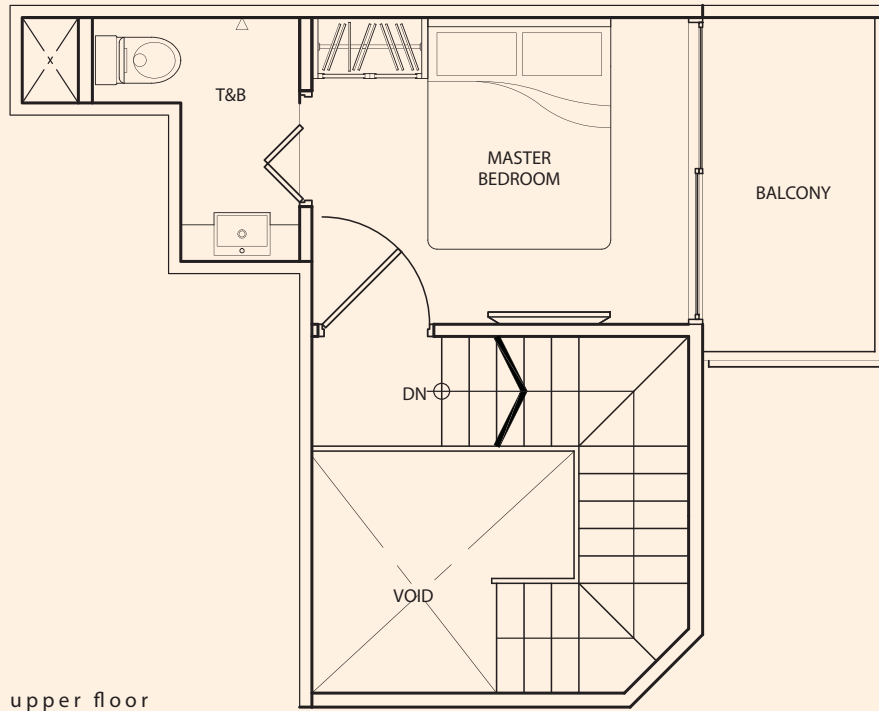

TYPE A-3S

1 Bedroom
+ 2 Bathroom
55 sq m / 592 sq ft

#03-31

Inclusive of Balcony, AC Ledge

upper floor