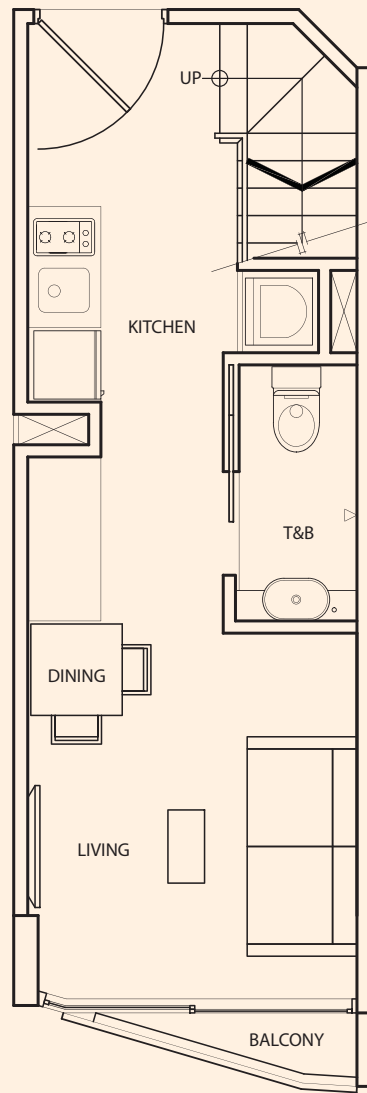

BUYCONDO.sg

BLOCK A

TYPE A-3I

1 Bedroom
+ 2 Bathroom
50 sq m / 538 sq ft

#03-18

Inclusive of Balcony, AC Ledge

lower floor

upper floor