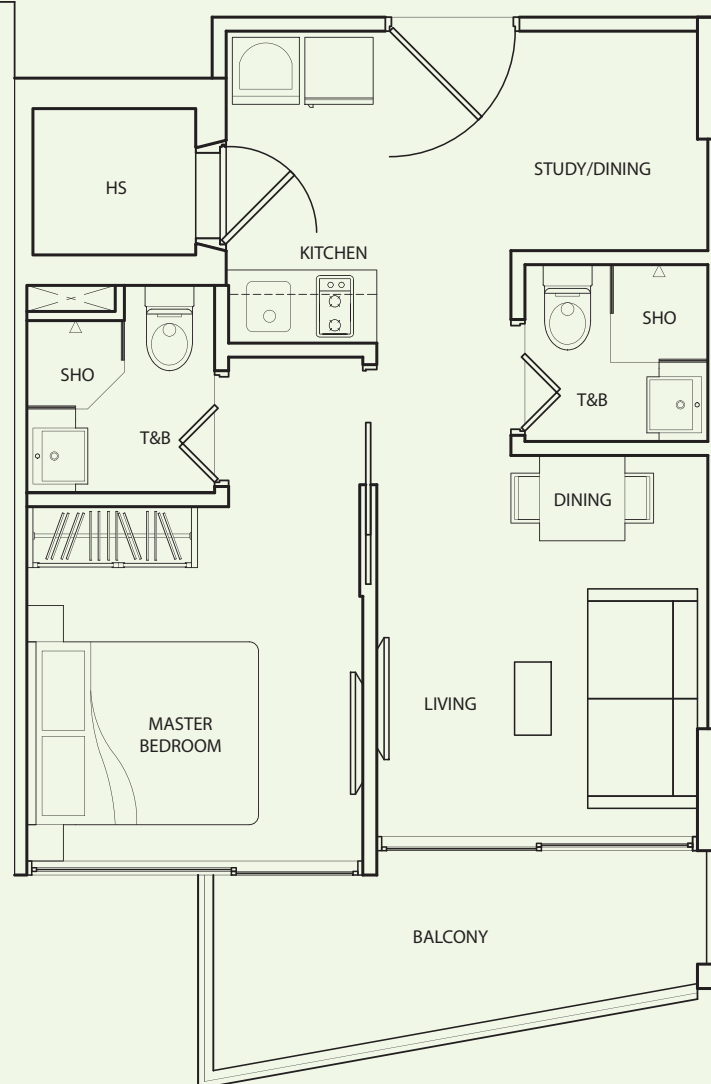

- #03-11
- #04-11
- #05-11

Inclusive of Balcony, AC Ledge

TYPE **B-2J**

1 Bedroom
+ 2 Bathroom
46 sq m / 495 sq ft

- #03-12
- #04-12
- #05-12

Inclusive of Balcony, AC Ledge

BUYCONDO.sg

TYPE **B-2K**