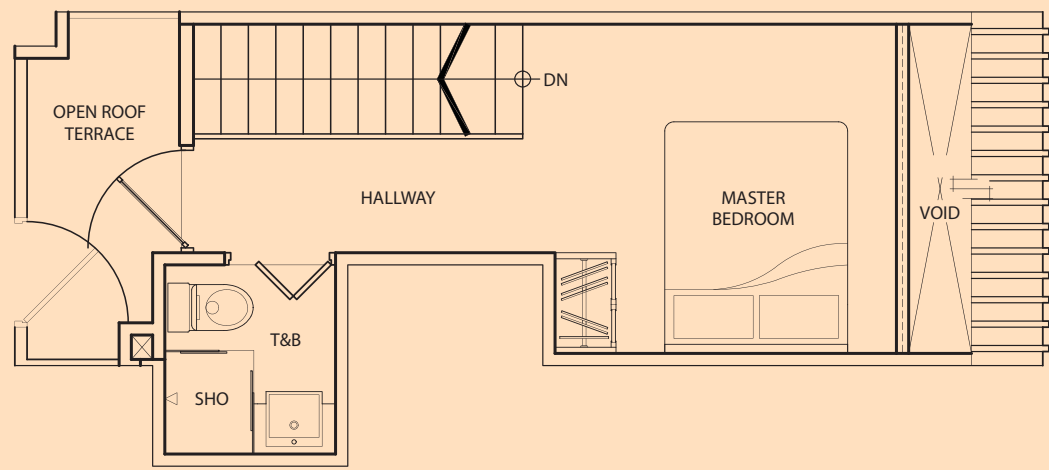

TYPE **A-P5R**

1 Bedroom
+ 2 Bathroom
51 sq m / 549 sq ft

#05-29

Inclusive of Roof Terrace,
Balcony, AC Ledge

upper floor