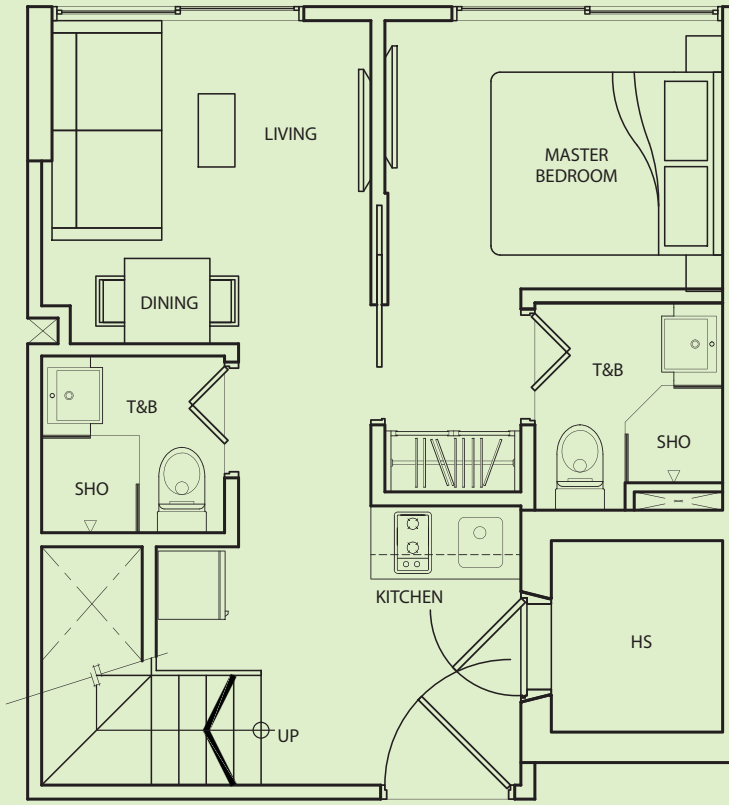

TYPE B-P5C

2 Bedroom
+ 3 Bathroom
66 sq m / 710 sq ft

#05-05

Inclusive of Roof Terrace,
AC Ledge

lower floor