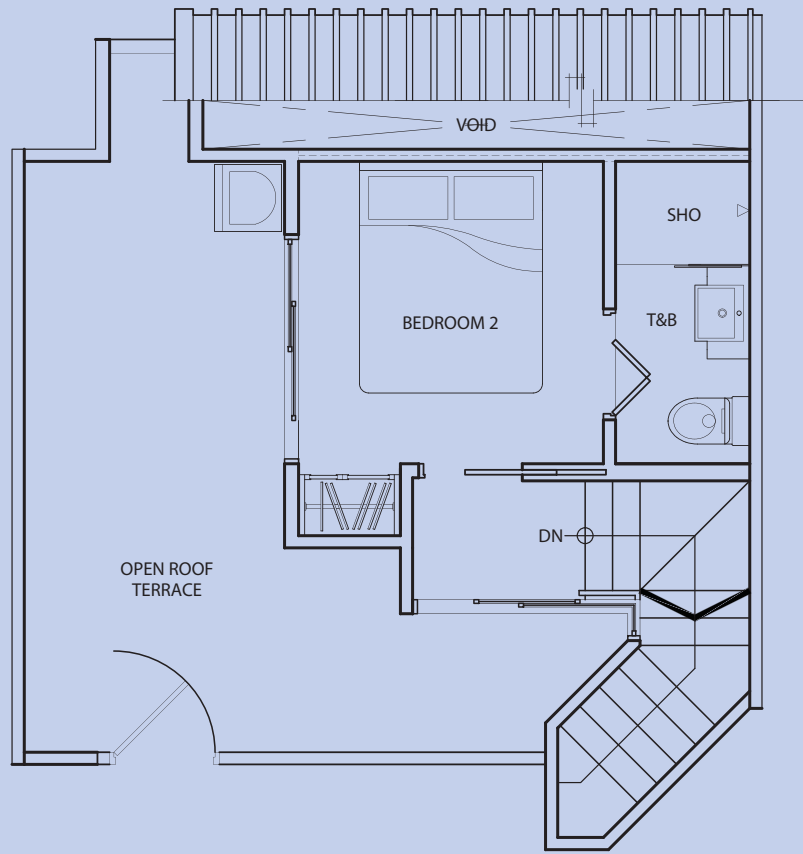

TYPE C-P5D

2 Bedroom
+ 3 Bathroom
78 sq m / 840 sq ft

#05-35

Inclusive of Balcony, Roof Terrace,
AC Ledge

upper floor