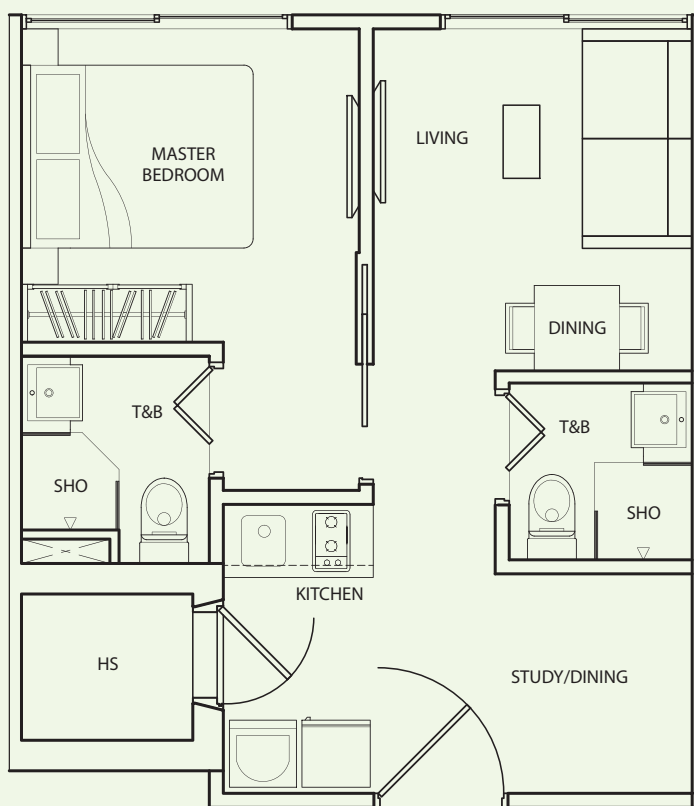

TYPE B-3C

1 Bedroom
+ 2 Bathroom
37 sq m / 398 sq ft

#03-05
#04-05

Inclusive of AC Ledge

TYPE B-3D

1 Bedroom
+ 2 Bathroom
37 sq m / 398 sq ft

#03-06
#04-06

Inclusive of AC Ledge