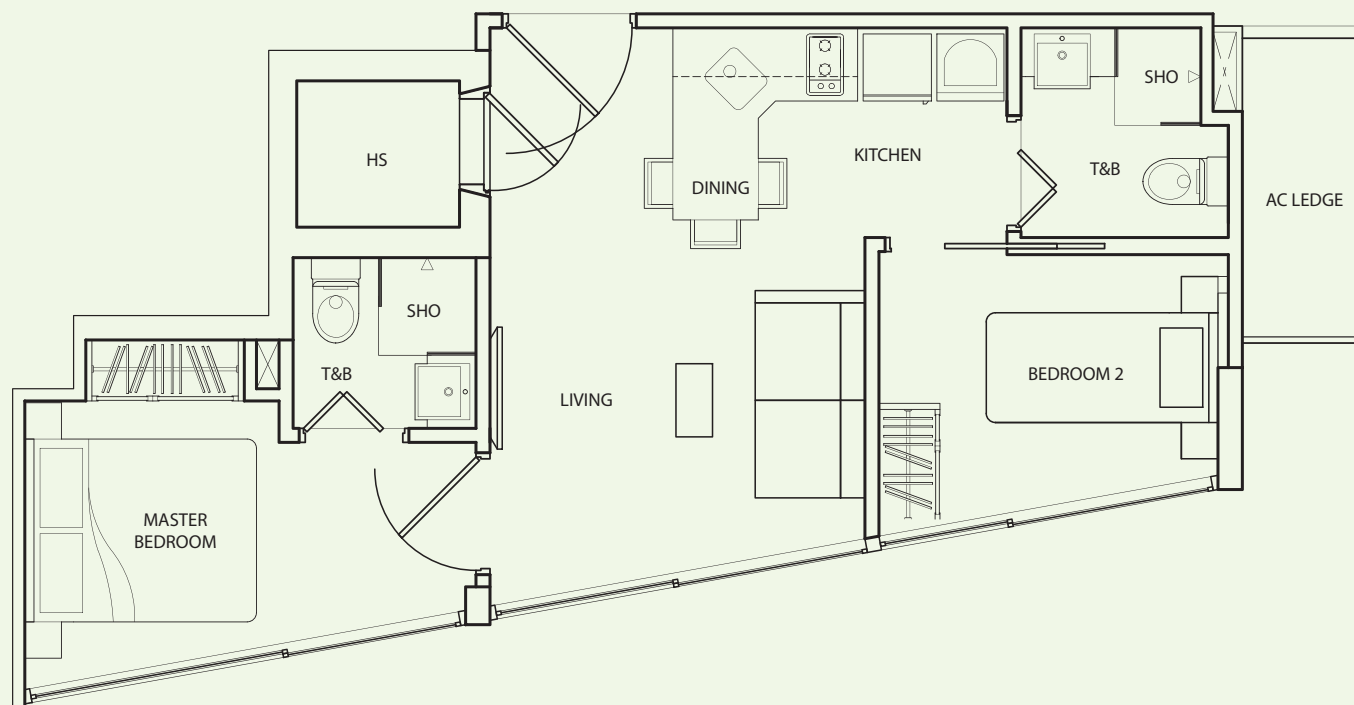

TYPE **B-2G**

2 Bedroom
+ 2 Bathroom
42 sq m / 452 sq ft

- #03-09
- #04-09
- #05-09

Inclusive of AC Ledge

TYPE **B-2H**

1 Bedroom
+ 2 Bathroom
35 sq m / 377 sq ft

- #03-10
- #04-10
- #05-10

Inclusive of AC Ledge