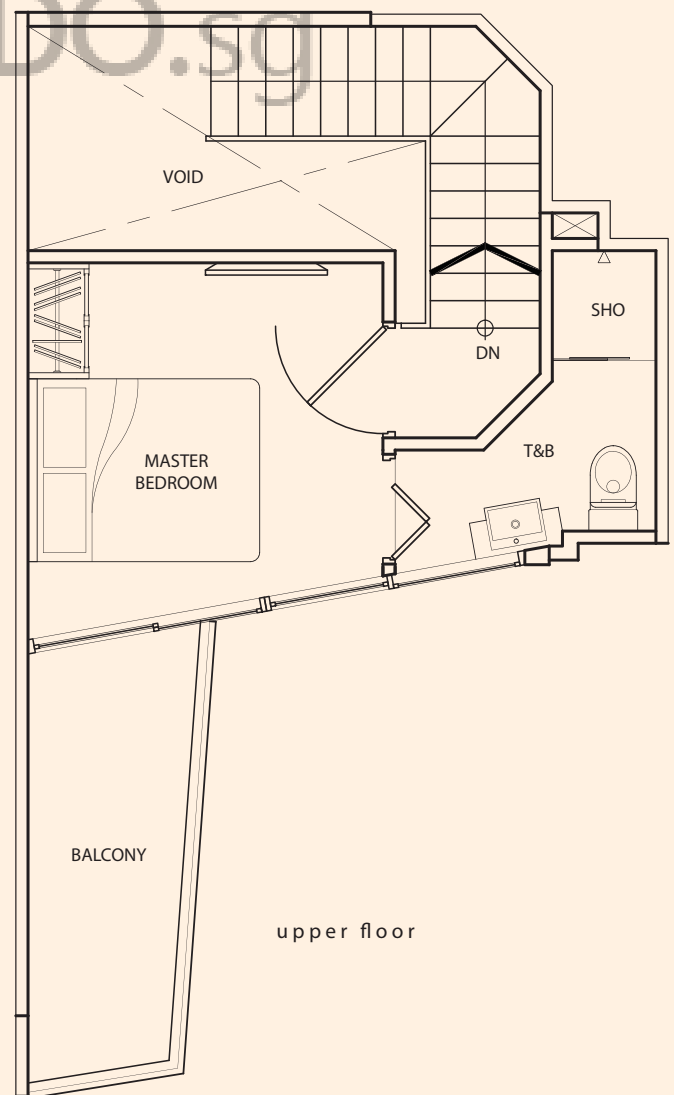

upper floor