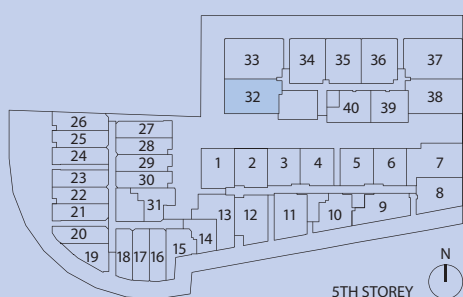

TYPE C-P5A

3 Bedroom
+ 3 Bathroom
+ 1 Study Room
104 sq m / 1119 sq ft

#05-32

Inclusive of Roof Terrace, AC Ledge