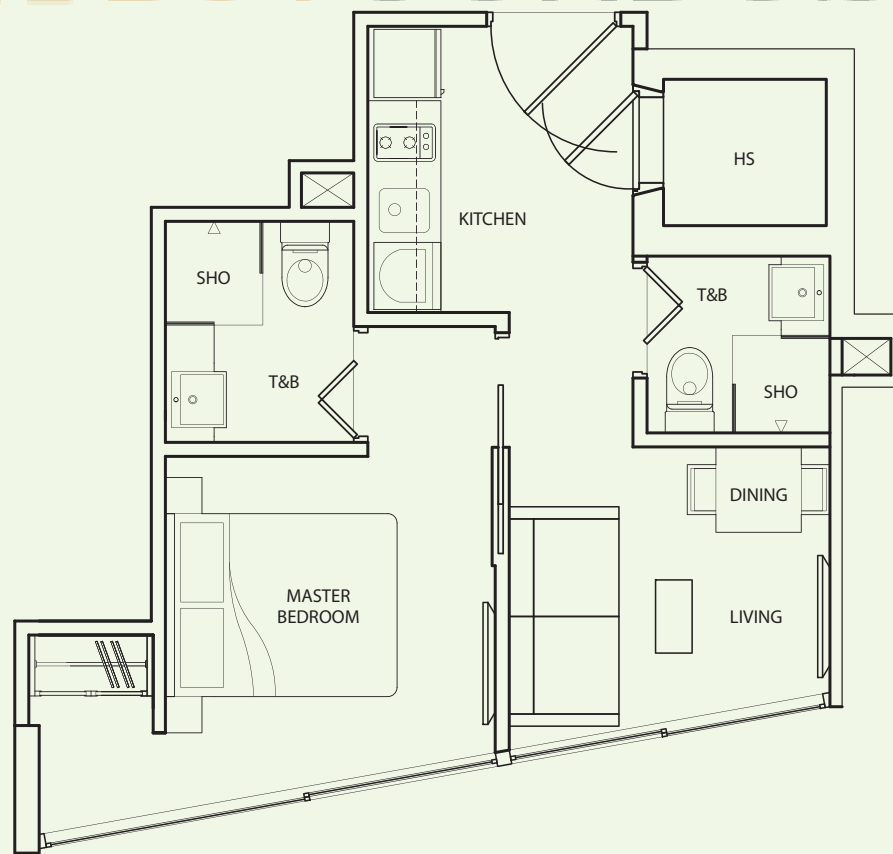

#02-09

Inclusive of AC Ledge

TYPE **B-2H**

1 Bedroom
+ 2 Bathroom
35 sq m / 377 sq ft

#02-10

Inclusive of AC Ledge

TYPE **B-2I**

1 Bedroom
+ 2 Bathroom
43 sq m / 463 sq ft