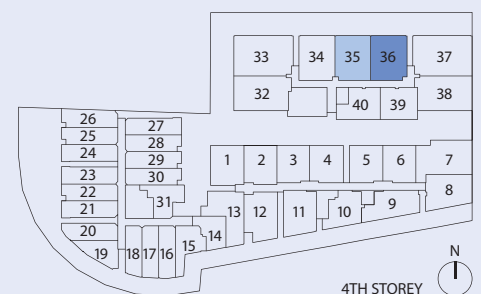

TYPE C-4E

1 Bedroom
+ 2 Bathroom
47 sq m / 506 sq ft

#04-36

Inclusive of Balcony, AC Ledge