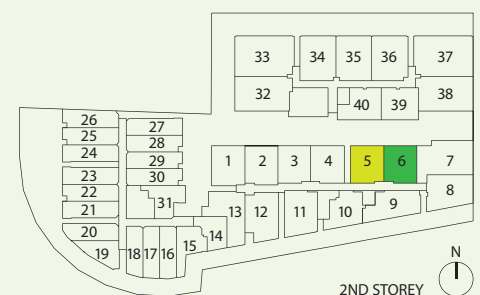

TYPE B-2D

1 Bedroom
+ 2 Bathroom
49 sq m / 527 sq ft

#02-06

Inclusive of PES, AC Ledge