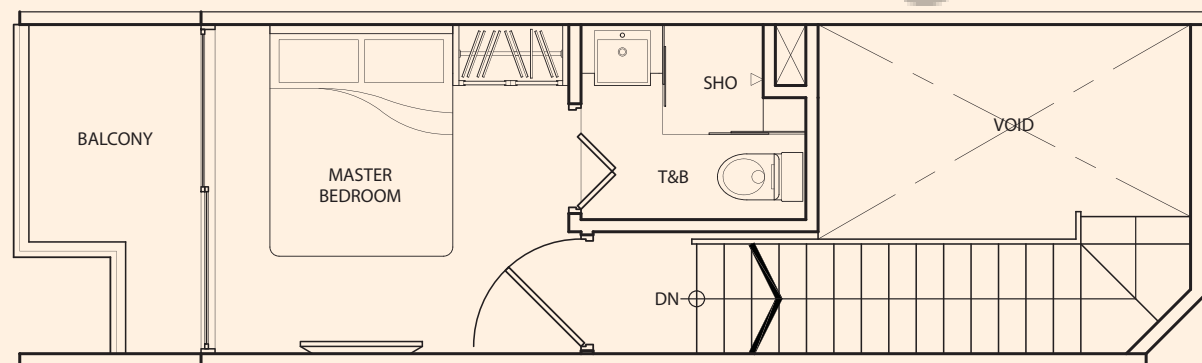

upper floor

lower floor

TYPE **A-3N**

1 Bedroom
+ 2 Bathroom
57 sq m / 613 sq ft

#03-25

Inclusive of Balcony, AC Ledge

upper floor

lower floor