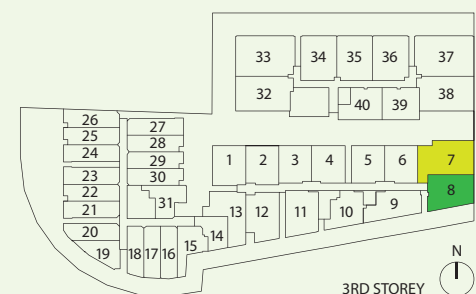

TYPE **B-2F**

2 Bedroom
 + 2 Bathroom
 46 sq m / 495 sq ft

#03-08

#04-08

#05-08

Inclusive of AC Ledge

TYPE **B-2G**

2 Bedroom
+ 2 Bathroom
42 sq m / 452 sq ft