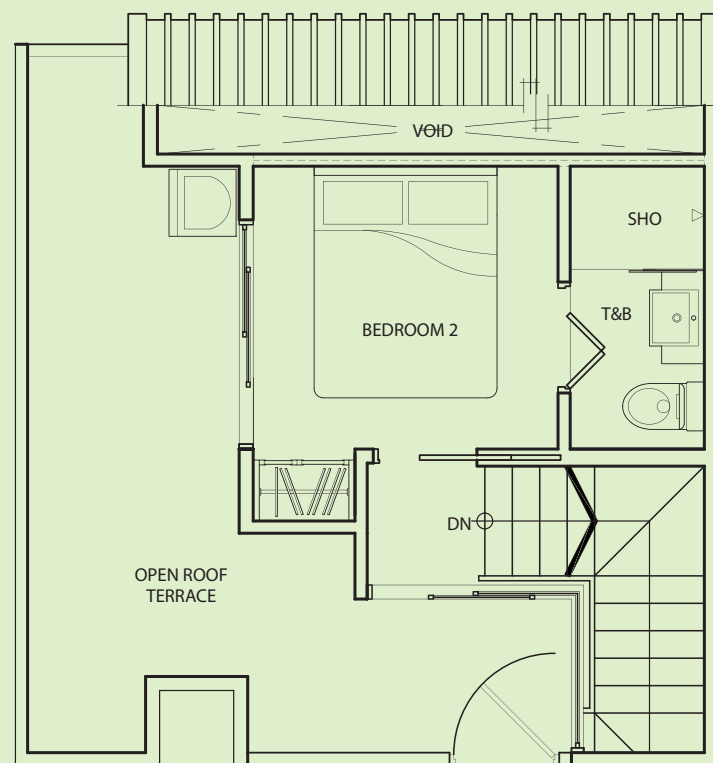

upper floor

TYPE B-P5D

2 Bedroom
+ 3 Bathroom
65 sq m / 700 sq ft

#05-04

Inclusive of Roof Terrace,
AC Ledge

lower floor

upper floor

5TH STOREY