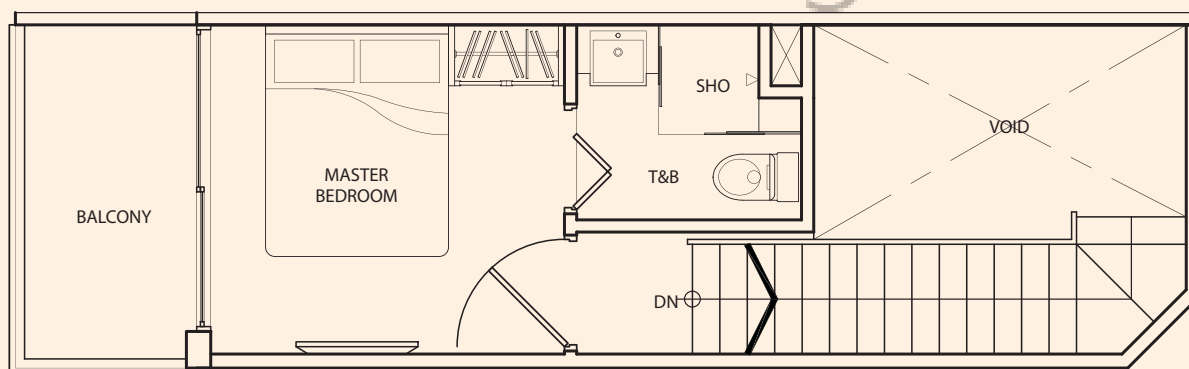

TYPE **A-3L**

1 Bedroom
+ 2 Bathroom
57 sq m / 613 sq ft

#03-21

#03-23

#03-24

Inclusive of Balcony, AC Ledge

upper floor