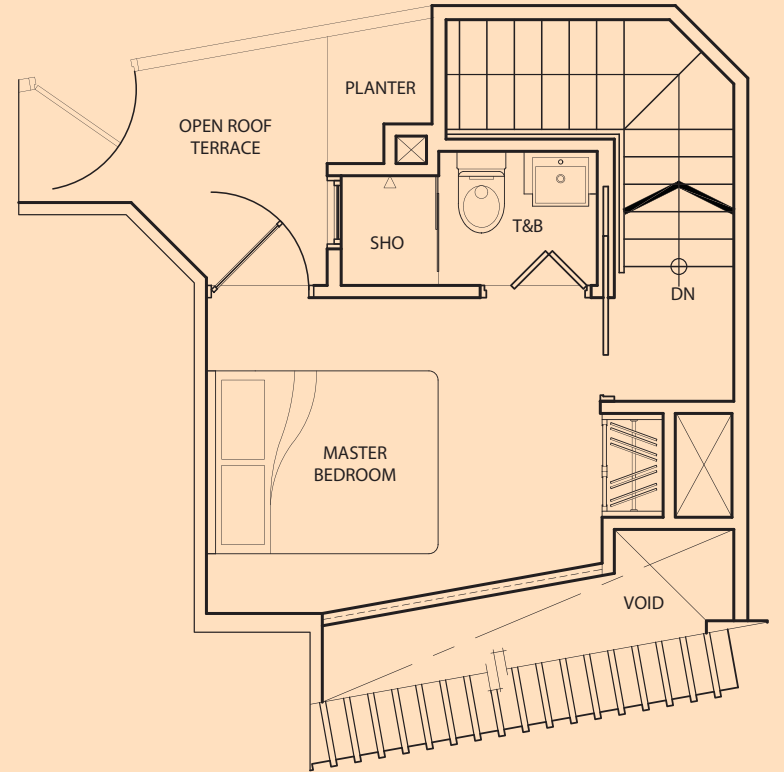

upper floor