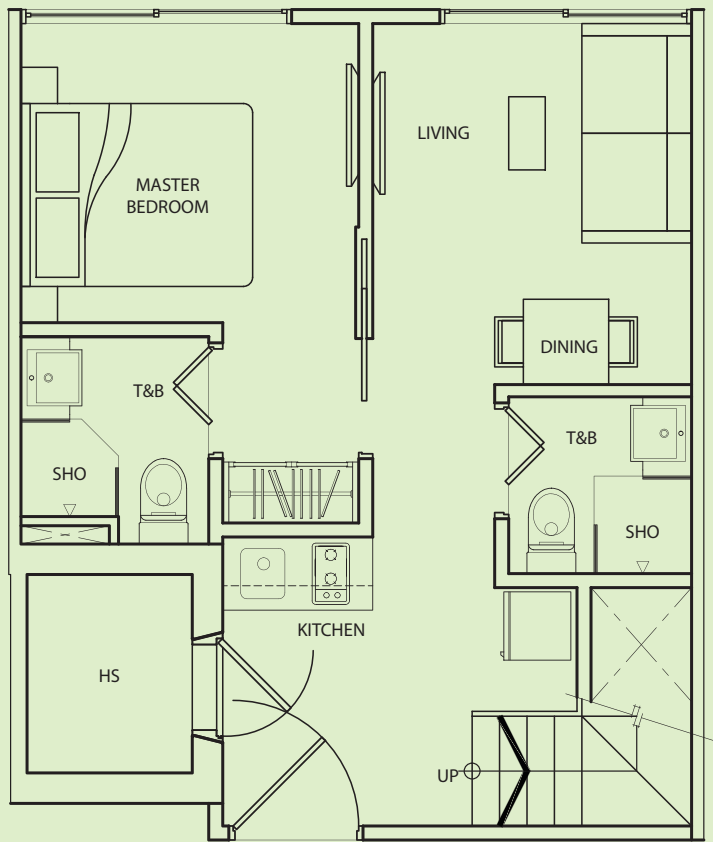

Inclusive of Roof Terrace,
AC Ledge

lower floor

upper floor

AC LEDGE
ABOVE
ATTIC ROOF

TYPE B-P5B

2 Bedroom
+ 3 Bathroom
69 sq m / 743 sq ft

#05-02

Inclusive of Roof Terrace,
AC Ledge