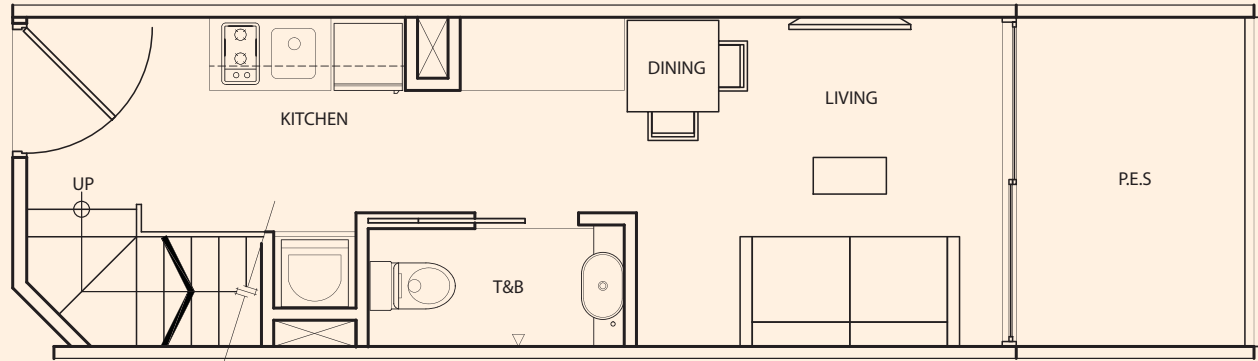

lower floor