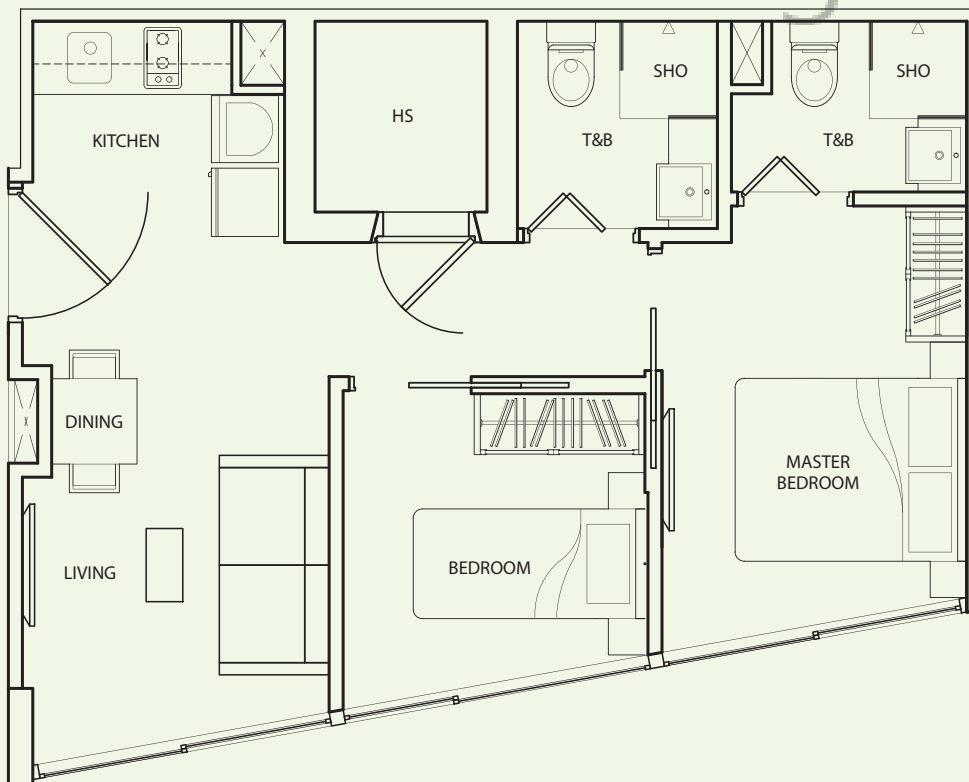

AC LEDGE
ABOVE
ATTIC ROOF

TYPE B-2F

2 Bedroom
+ 2 Bathroom
46 sq m / 495 sq ft

#02-08

Inclusive of AC Ledge

AC LEDGE
ABOVE
ATTIC ROOF

TYPE **B-2G**

2 Bedroom
+ 2 Bathroom
42 sq m / 452 sq ft