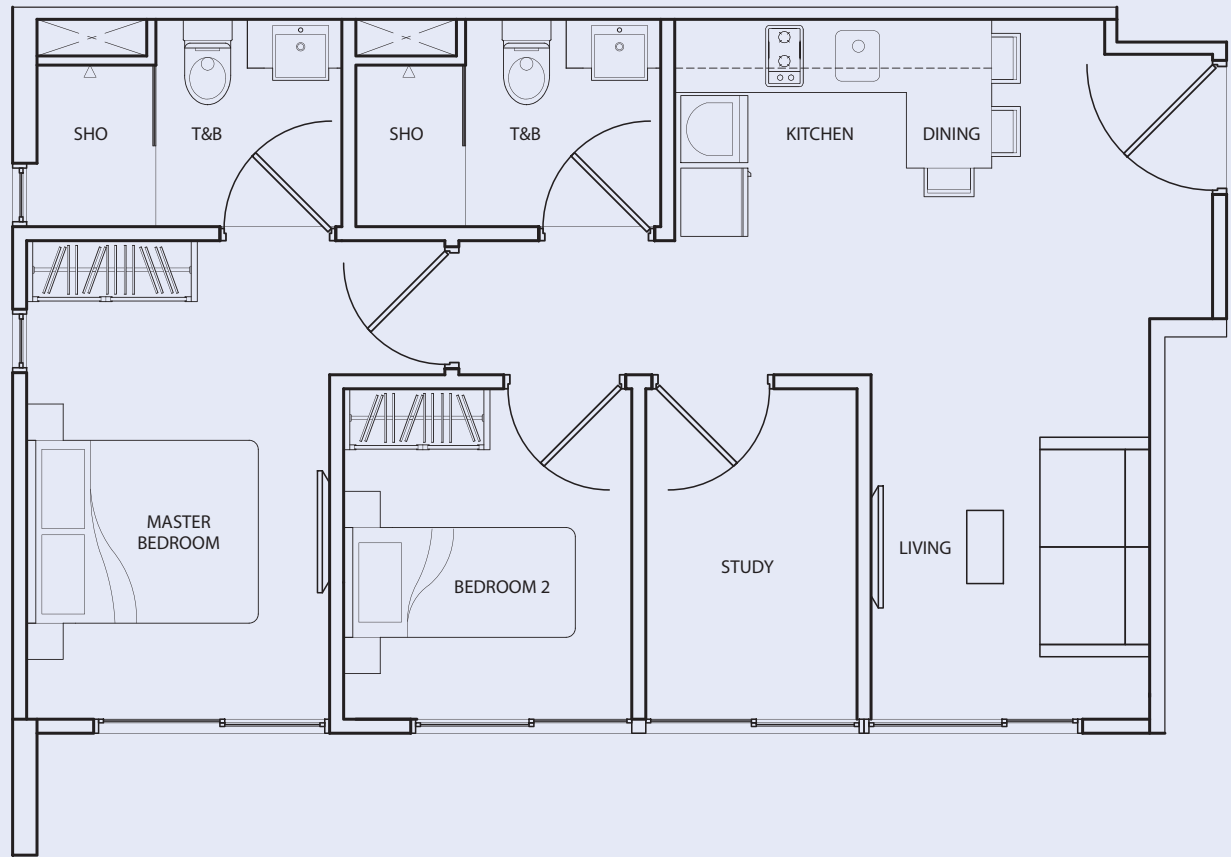

TYPE C-3A

2 Bedroom
+ 2 Bathroom
+ 1 Study Room
57 sq m / 613 sq ft

#03-32
#04-32

Inclusive of AC Ledge