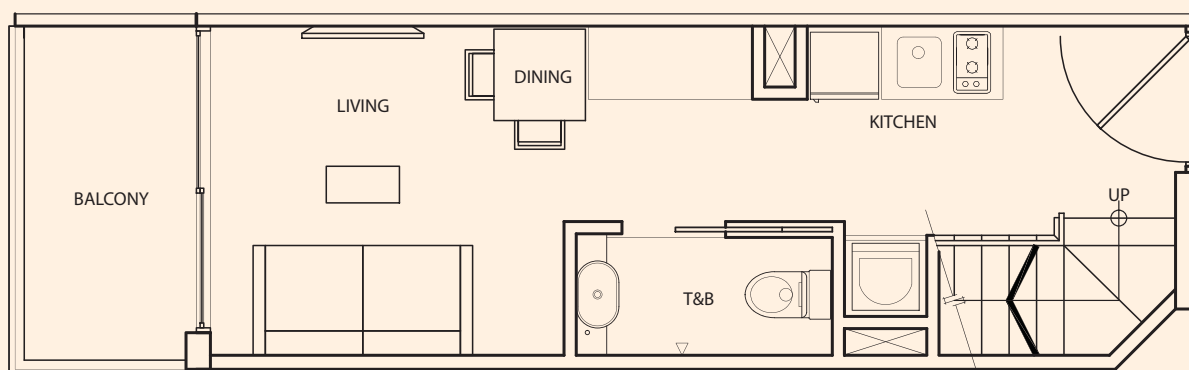

lower floor