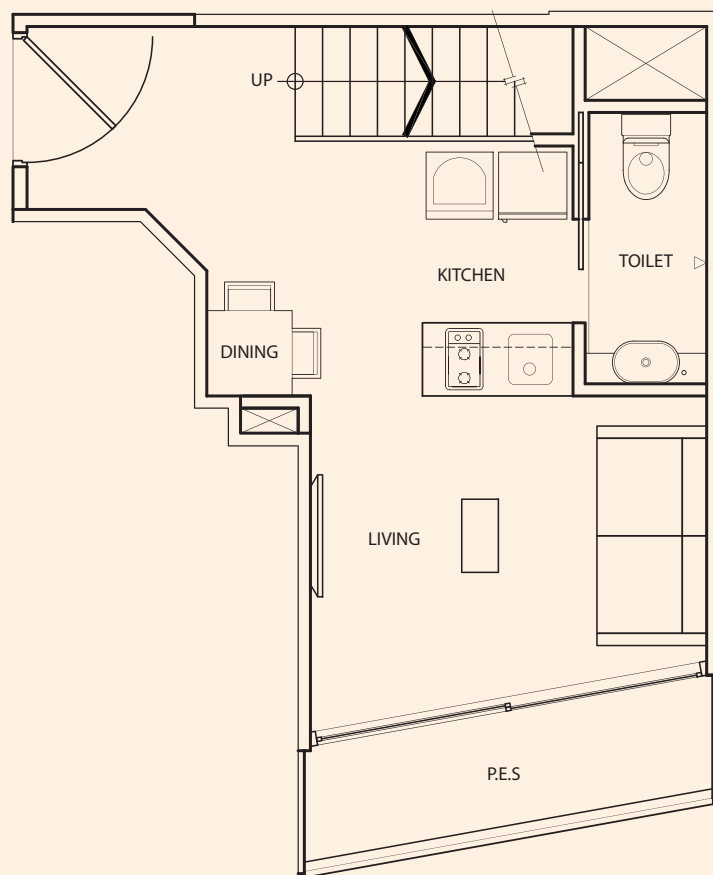

BLOCK A

TYPE A-1E

1 Bedroom
+ 2 Bathroom
53 sq m / 570 sq ft

#01-14

Inclusive of PES, AC Ledge

lower floor

upper floor

TYPE A-1F

1 Bedroom
+ 2 Bathroom
66 sq m / 710 sq ft

#01-15

Inclusive of Balcony,
PES, AC Ledge

lower floor

upper floor

1ST STOREY

TYPE A-1G

1 Bedroom
+ 2 Bathroom
55 sq m / 592 sq ft