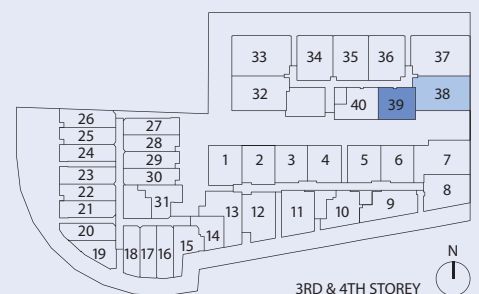

TYPE C-3H

1 Bedroom
+ 2 Bathroom
37 sq m / 398 sq ft

#03-39

#04-39

Inclusive of AC Ledge