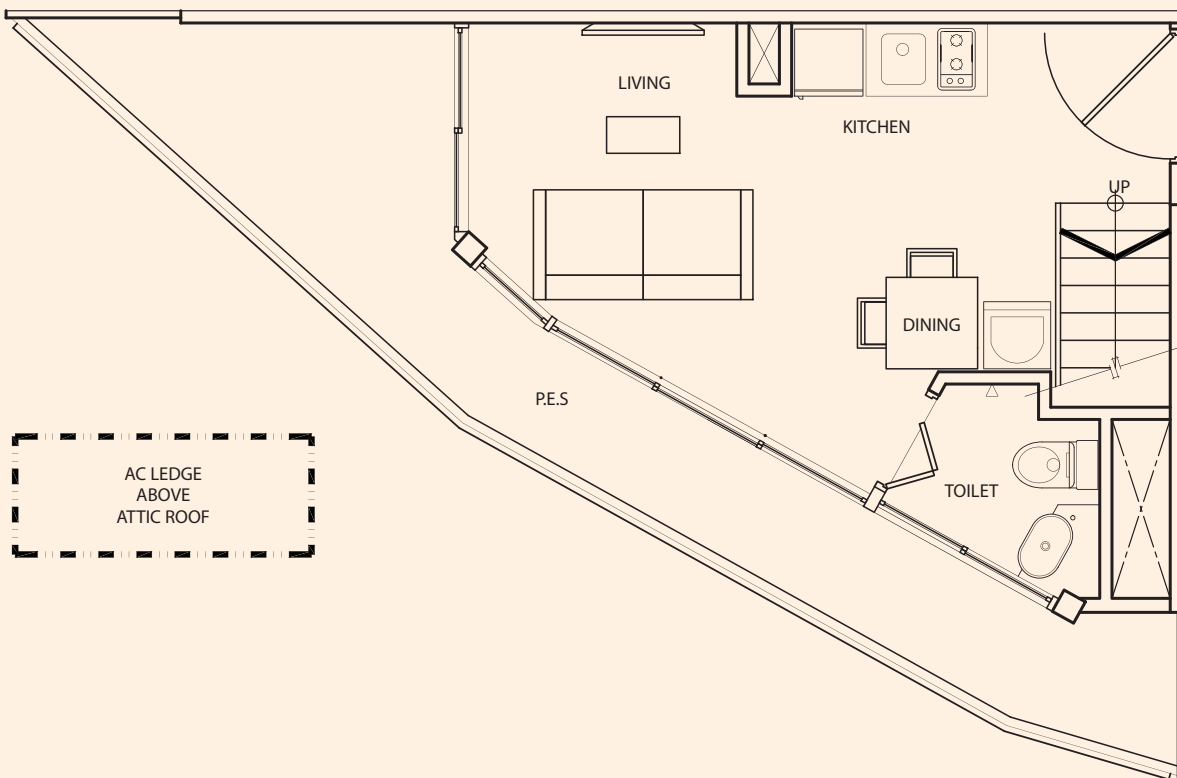

lower floor

upper floor

TYPE A-1J

1 Bedroom
+ 2 Bathroom
60 sq m / 646 sq ft

#01-19

Inclusive of Balcony, PES,
AC Ledge

lower floor

upper floor