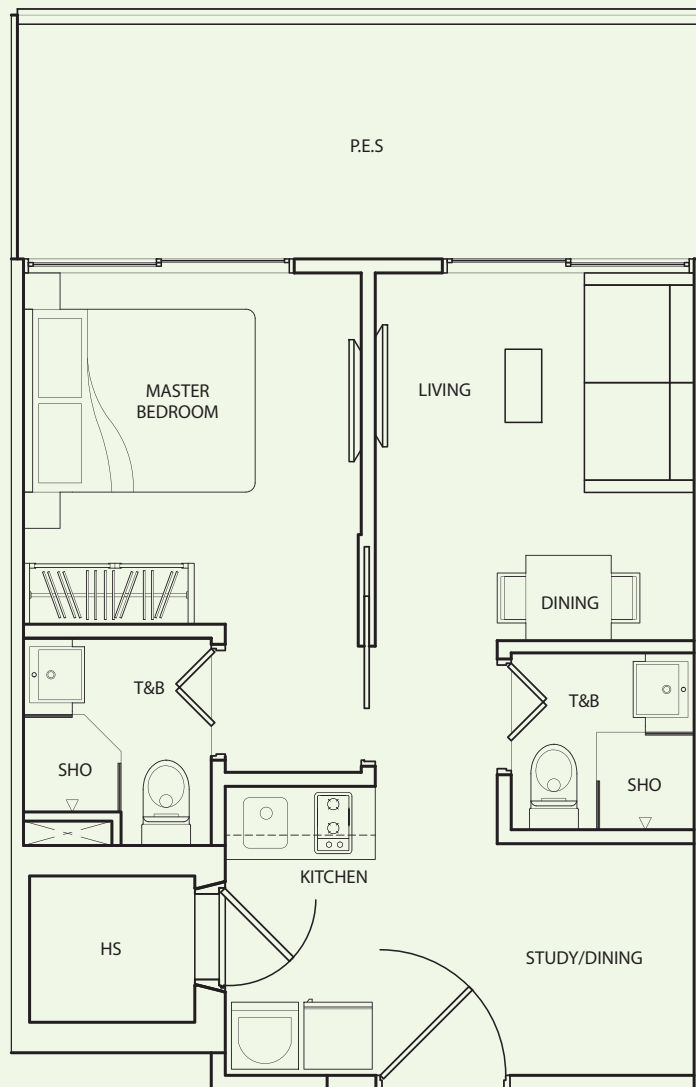

TYPE B-2B

1 Bedroom
+ 2 Bathroom
50 sq m / 538 sq ft

#02-02

Inclusive of PES, AC Ledge