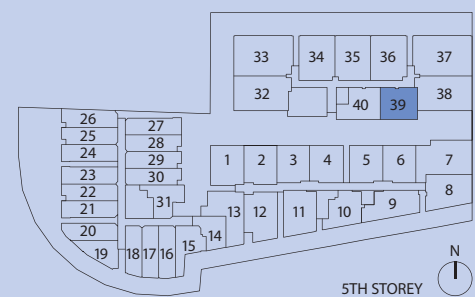

TYPE C-P5H

2 Bedroom
+ 3 Bathroom
75 sq m / 807 sq ft

#05-39

Inclusive of Roof Terrace, AC Ledge