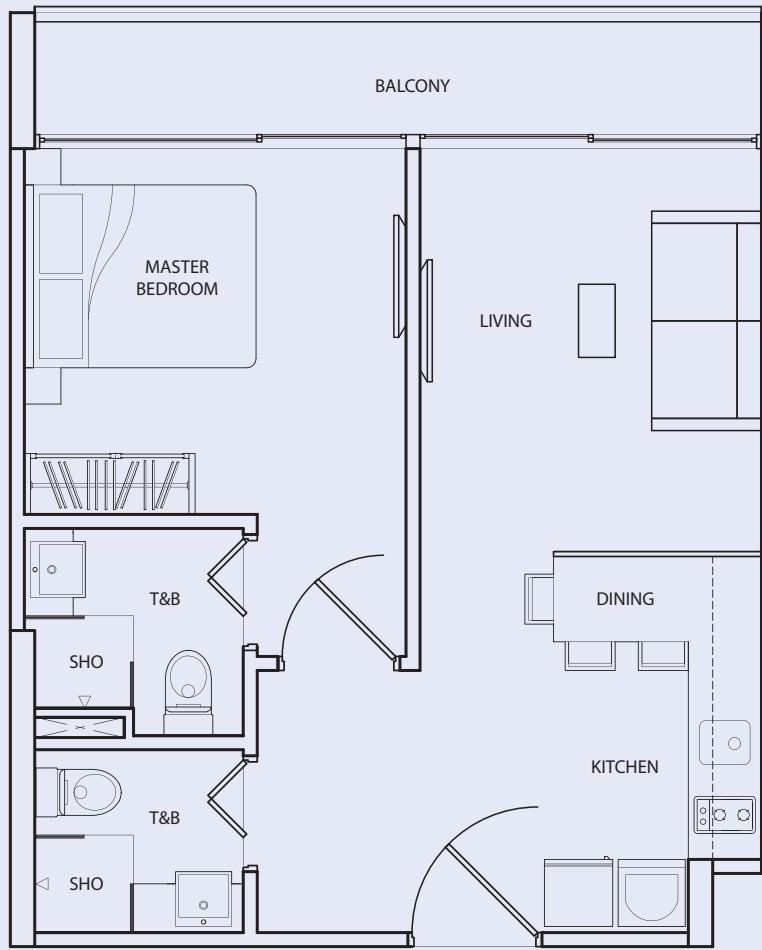

BLOCK C

TYPE C-3C

1 Bedroom
+ 2 Bathroom
49 sq m / 527 sq ft

#03-34

Inclusive of Balcony, AC Ledge