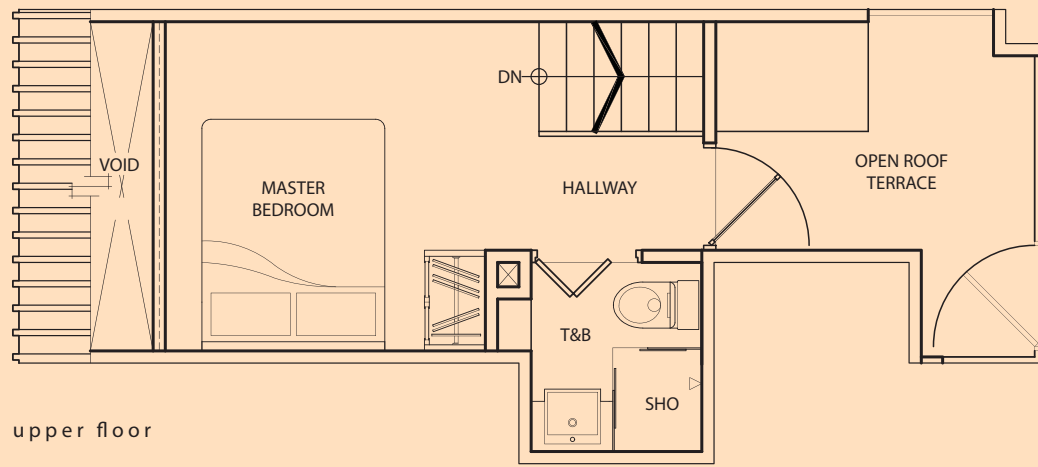

BLOCK A

TYPE A-P5M

1 Bedroom
+ 2 Bathroom
51 sq m / 549 sq ft

#05-22

Inclusive of Roof Terrace,
Balcony, AC Ledge

upper floor