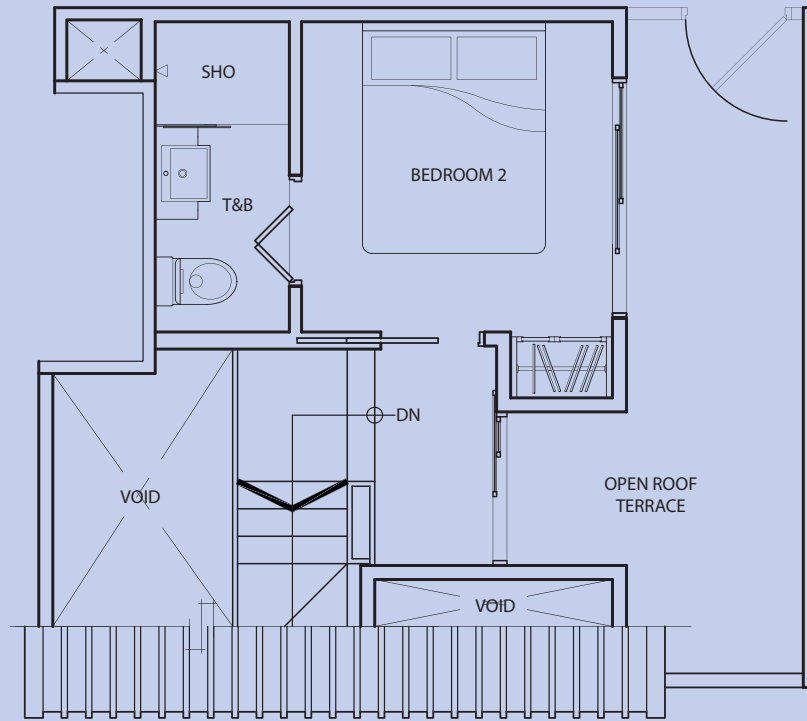

Inclusive of Roof Terrace, AC Ledge

upper floor

lower floor

TYPE C-P5I

2 Bedroom
+ 3 Bathroom
67 sq m / 721 sq ft

#05-40

Inclusive of Roof Terrace, AC Ledge

upper floor