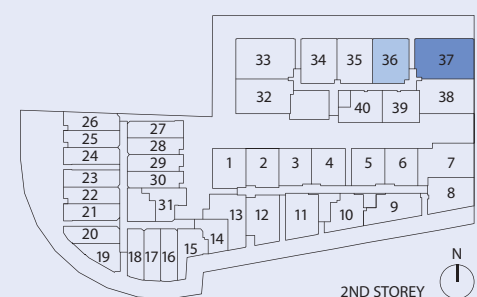

TYPE C-2F

3 Bedroom
+ 2 Bathroom
71 sq m / 764 sq ft

#02-37

Inclusive of Balcony, AC Ledge