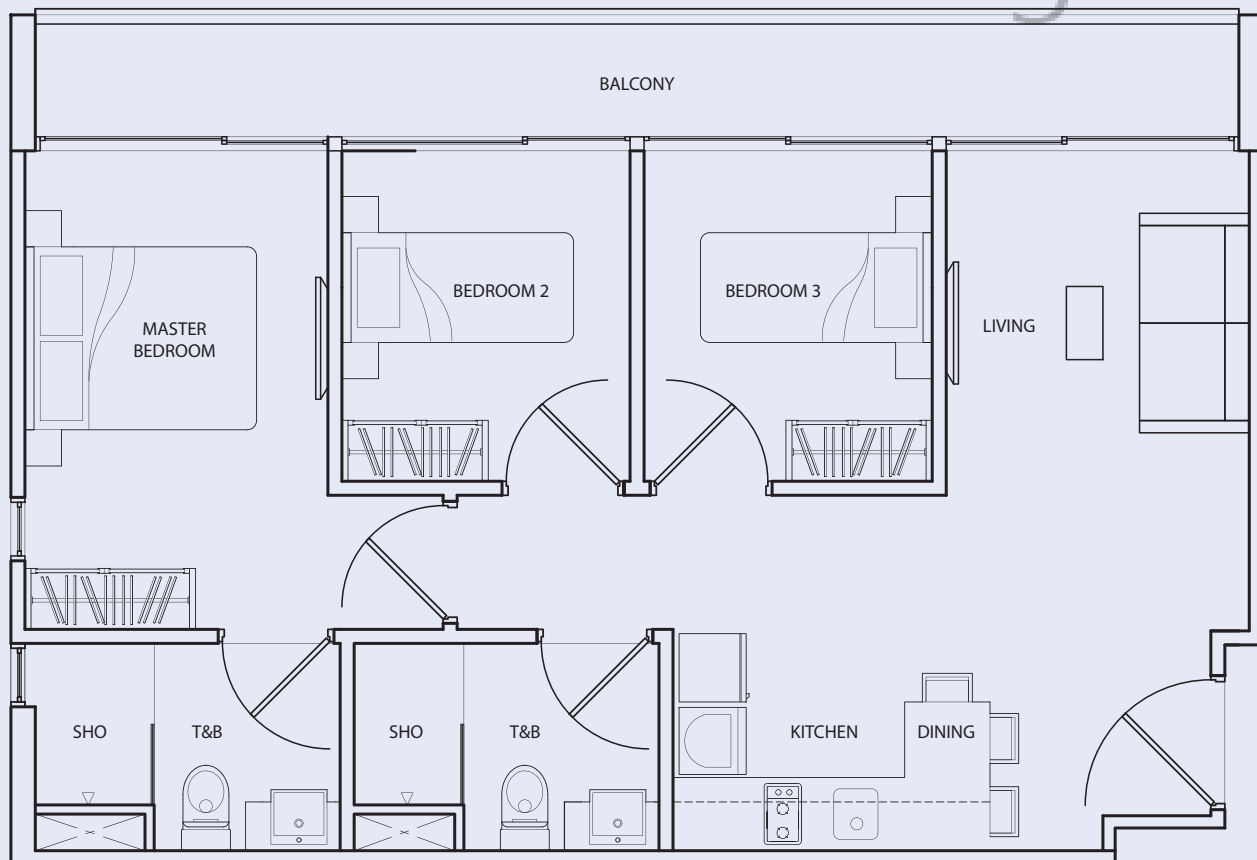

TYPE C-2B

3 Bedroom
+ 2 Bathroom
71 sq m / 764 sq ft

#02-33

Inclusive of Balcony, AC Ledge