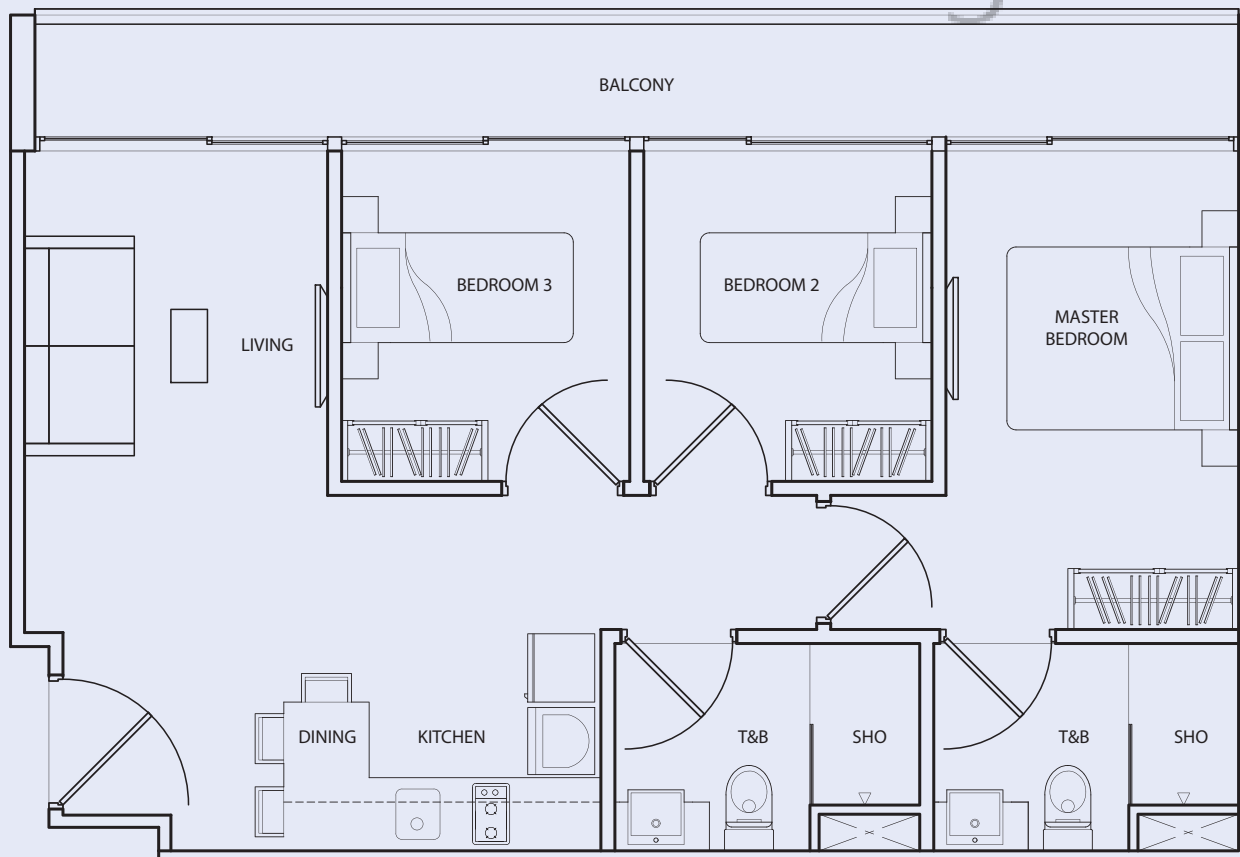

TYPE C-2F

3 Bedroom
+ 2 Bathroom
71 sq m / 764 sq ft

#02-37

Inclusive of Balcony, AC Ledge