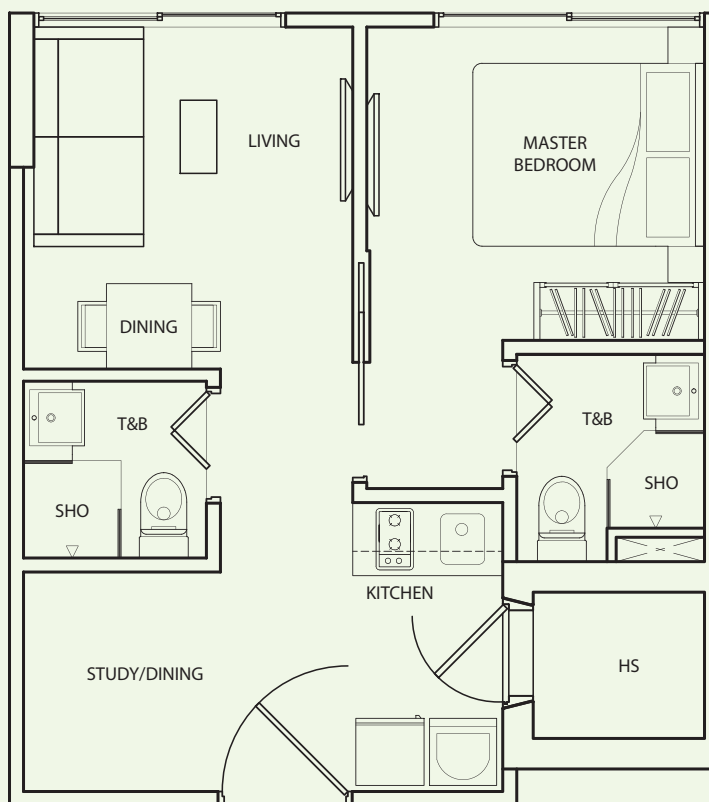

#03-04
#04-04

Inclusive of AC Ledge

3RD STOREY

TYPE B-3C

1 Bedroom
+ 2 Bathroom
37 sq m / 398 sq ft

#03-05
#04-05

Inclusive of AC Ledge

TYPE B-3D