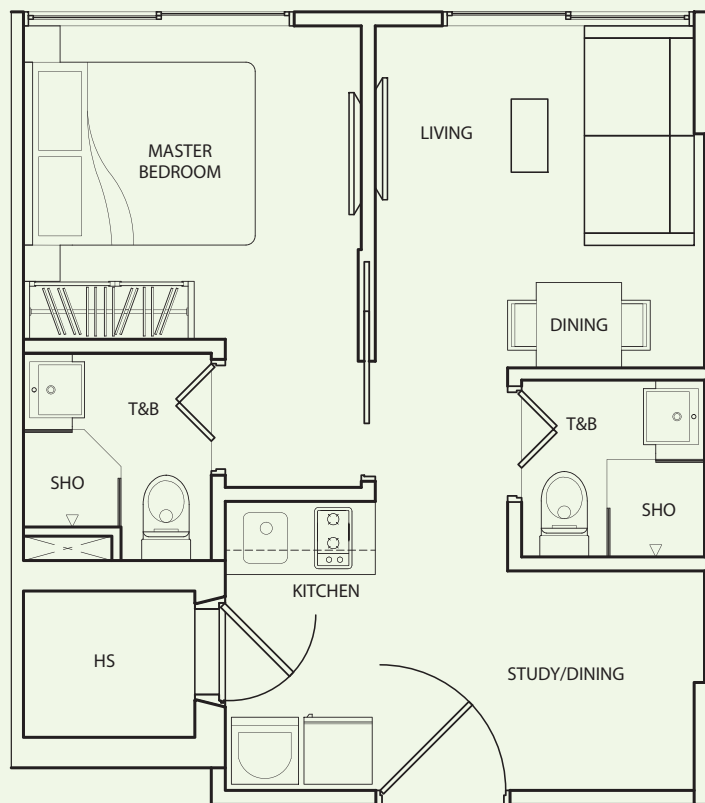

TYPE B-3C

1 Bedroom
+ 2 Bathroom
37 sq m / 398 sq ft

#03-03
#04-03

Inclusive of AC Ledge

TYPE B-3D

1 Bedroom
+ 2 Bathroom
37 sq m / 398 sq ft

#03-04
#04-04

Inclusive of AC Ledge

3RD STOREY