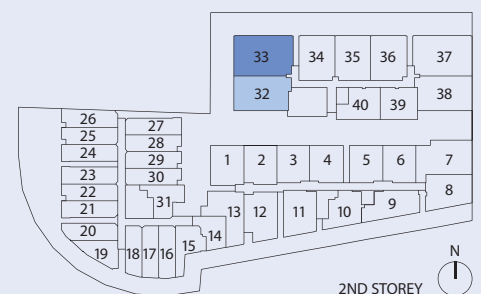

TYPE C-2B

3 Bedroom
+ 2 Bathroom
71 sq m / 764 sq ft

#02-33

Inclusive of Balcony, AC Ledge