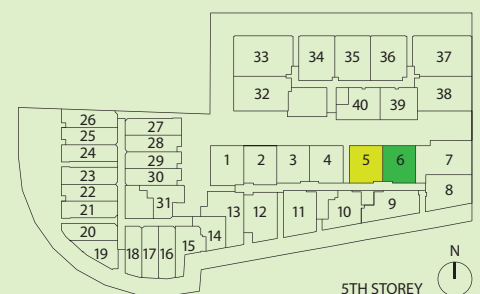

#05-06

Inclusive of Roof Terrace,
AC Ledge

lower floor

upper floor

TYPE **B-P5E**

3 Bedroom
 + 3 Bathroom
 + Study Room
 95 sq m / 1022 sq ft

#05-07

Inclusive of Roof Terrace, AC Ledge