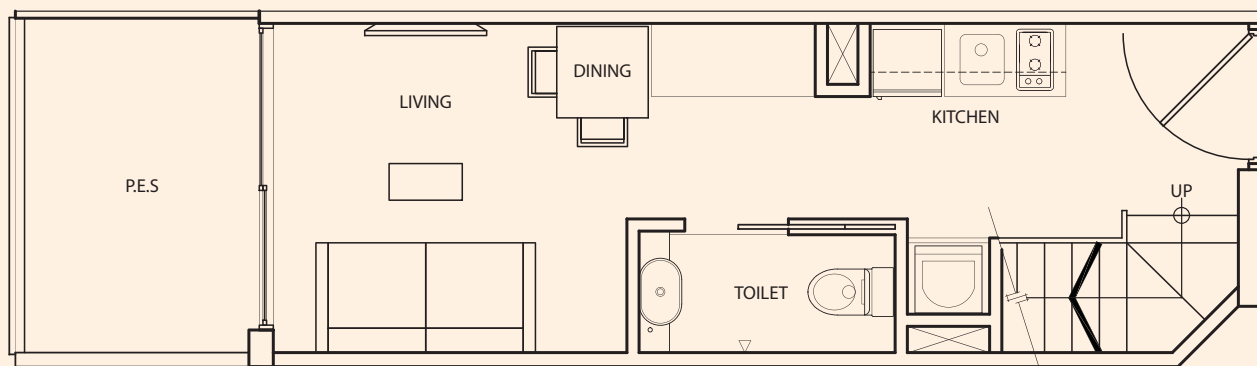

#01-21

#01-23

#01-24

Inclusive of Balcony, PES,
AC Ledge

upper floor

lower floor

TYPE A-1M

1 Bedroom
+ 2 Bathroom
59 sq m / 635 sq ft