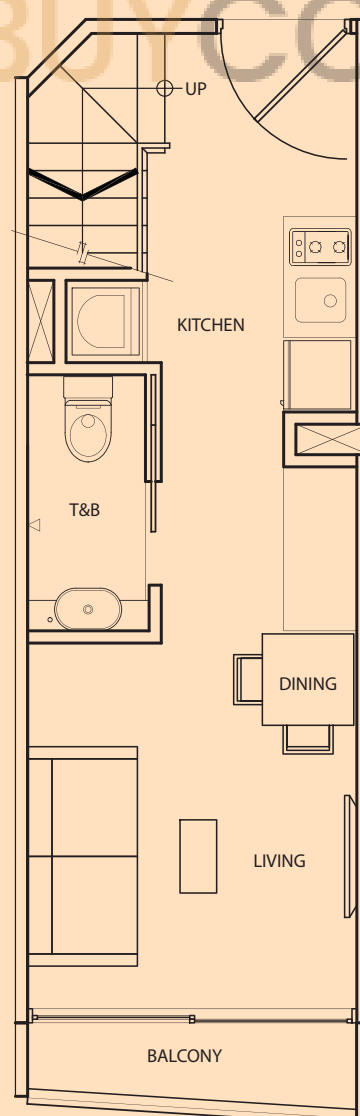

Inclusive of Roof Terrace,
Balcony, AC Ledge

lower floor

upper floor

TYPE **A-P5G**

1 Bedroom
+ 2 Bathroom
48 sq m / 517 sq ft

#05-16

Inclusive of Roof Terrace,
Balcony, AC Ledge

lower floor

upper floor

TYPE **A-P5H**

1 Bedroom
+ 2 Bathroom
48 sq m / 517 sq ft

#05-17

Inclusive of Roof Terrace,
Balcony, AC Ledge

lower floor

upper floor

BLOCK A