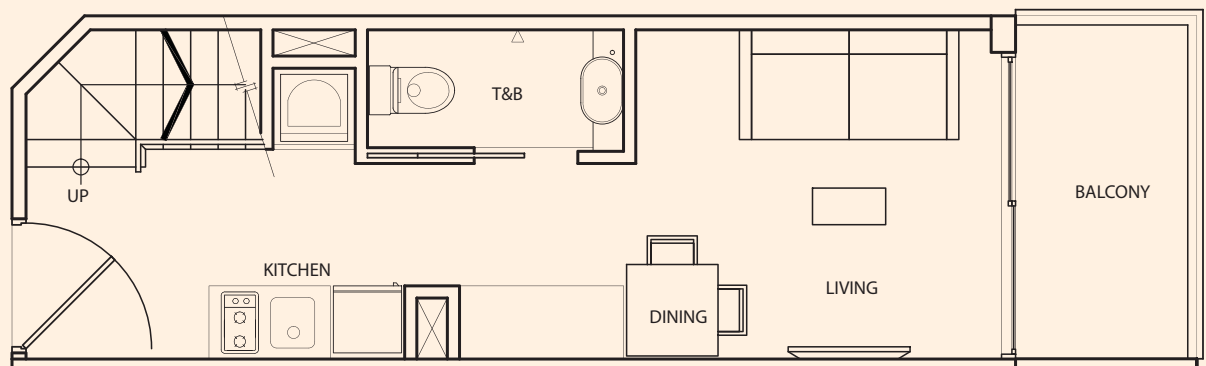

lower floor