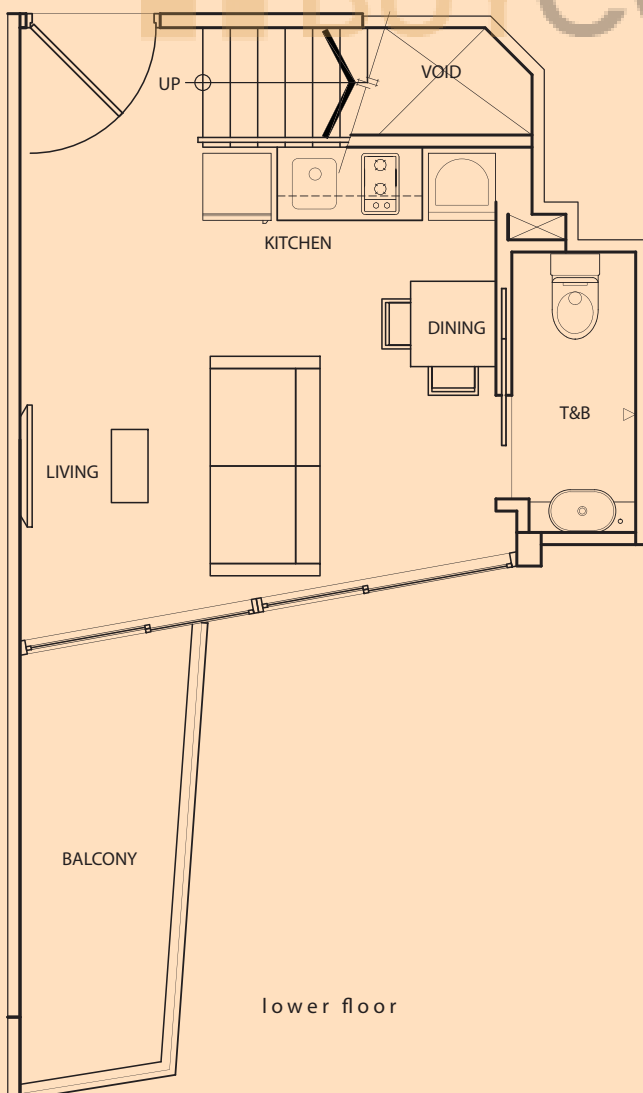

TYPE A-P5F

1 Bedroom
+ 2 Bathroom
49 sq m / 527 sq ft

#05-15

Inclusive of Roof Terrace,
Balcony, AC Ledge

lower floor