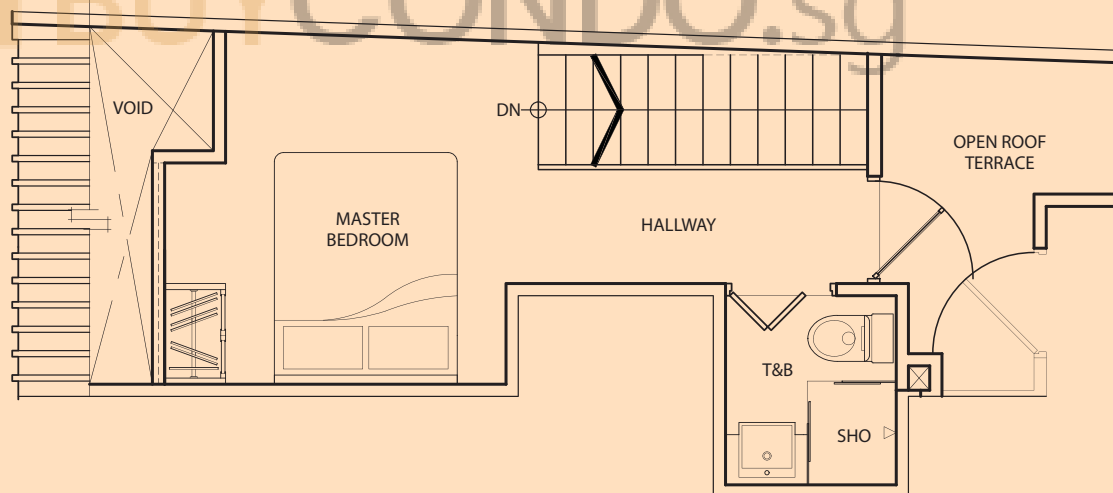

#05-25

Inclusive of Roof Terrace,
Balcony, AC Ledge

upper floor

lower floor

TYPE **A-P50**

1 Bedroom
+ 2 Bathroom
53 sq m / 570 sq ft

#05-26

Inclusive of Roof Terrace,
Balcony, AC Ledge