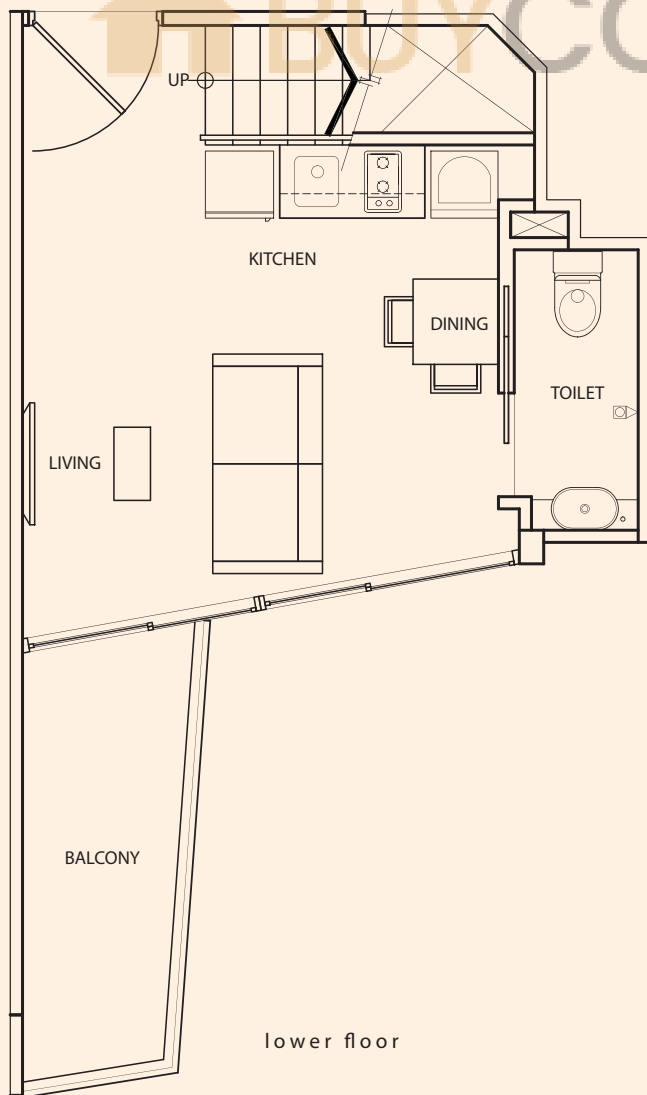

TYPE **A-3F**

1 Bedroom
+ 2 Bathroom
58 sq m / 624 sq ft

#03-15

Inclusive of Balcony, AC Ledge

lower floor