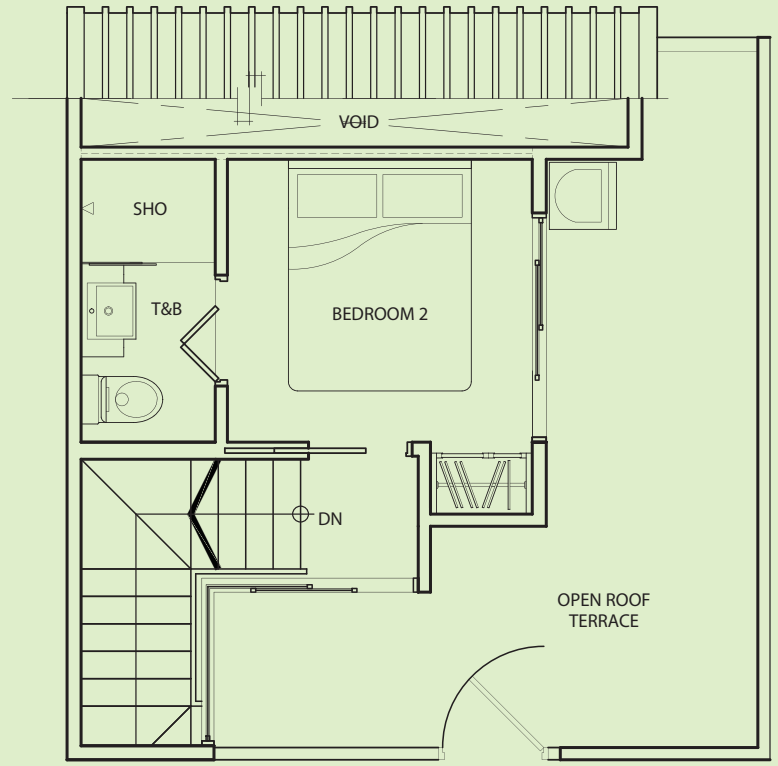

TYPE B-P5C

2 Bedroom
+ 3 Bathroom
66 sq m / 710 sq ft

#05-05

Inclusive of Roof Terrace,
AC Ledge

lower floor

upper floor

TYPE B-P5D1

2 Bedroom
+ 3 Bathroom
66 sq m / 710 sq ft