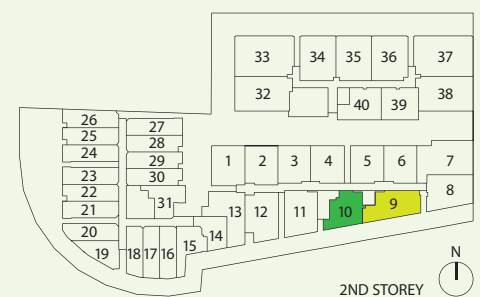

#02-09

Inclusive of AC Ledge

TYPE **B-2H**

1 Bedroom
+ 2 Bathroom
35 sq m / 377 sq ft

#02-10

Inclusive of AC Ledge

TYPE **B-2I**

1 Bedroom
+ 2 Bathroom
43 sq m / 463 sq ft