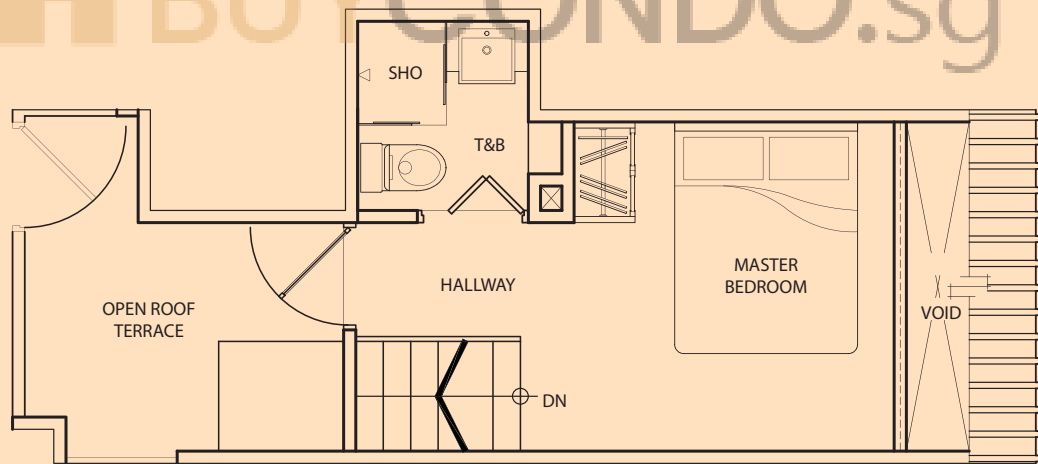

upper floor