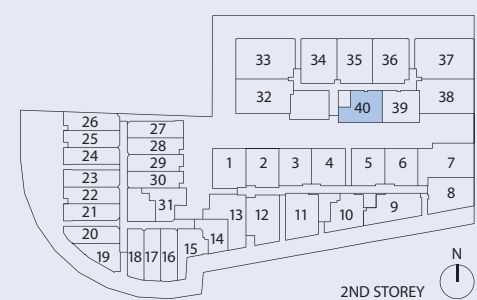

#02-39

Inclusive of PES, AC Ledge

TYPE C-2I

2 Bedroom
+ 2 Bathroom
47 sq m / 506 sq ft

#02-40

Inclusive of PES, AC Ledge

TYPE C-3A

2 Bedroom
 + 2 Bathroom
 + 1 Study Room
 57 sq m / 613 sq ft