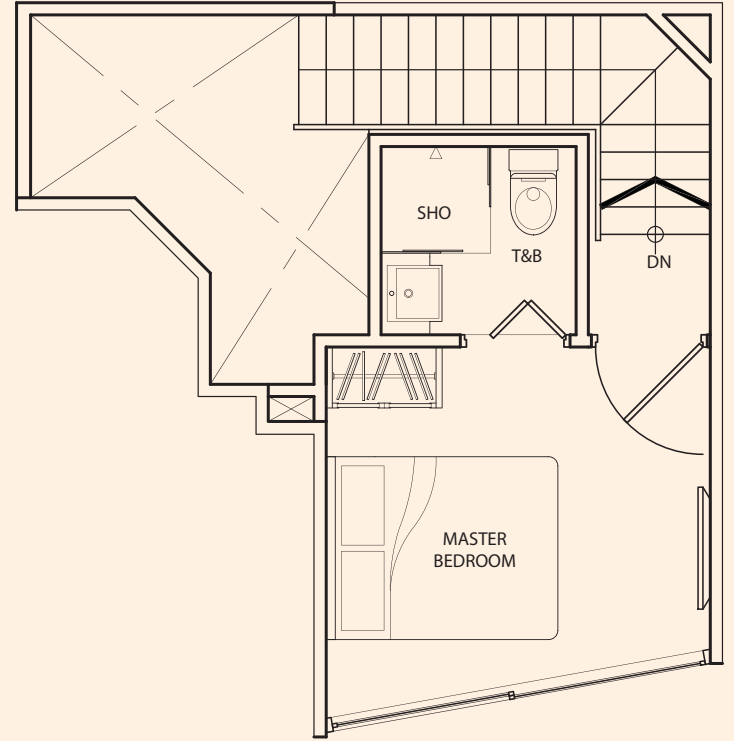

TYPE **A-3E**

1 Bedroom
+ 2 Bathroom
50 sq m / 538 sq ft

#03-14

Inclusive of AC Ledge

lower floor

upper floor

TYPE **A-3F**

1 Bedroom
+ 2 Bathroom
58 sq m / 624 sq ft