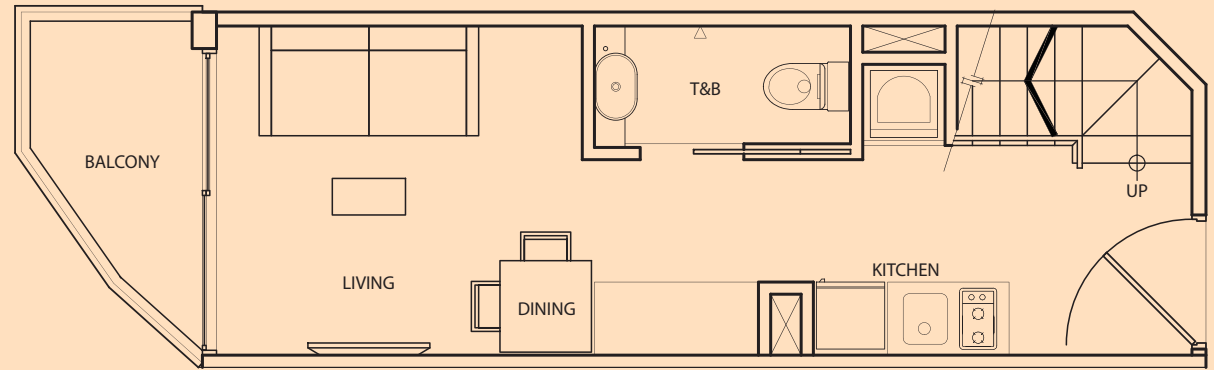

lower floor