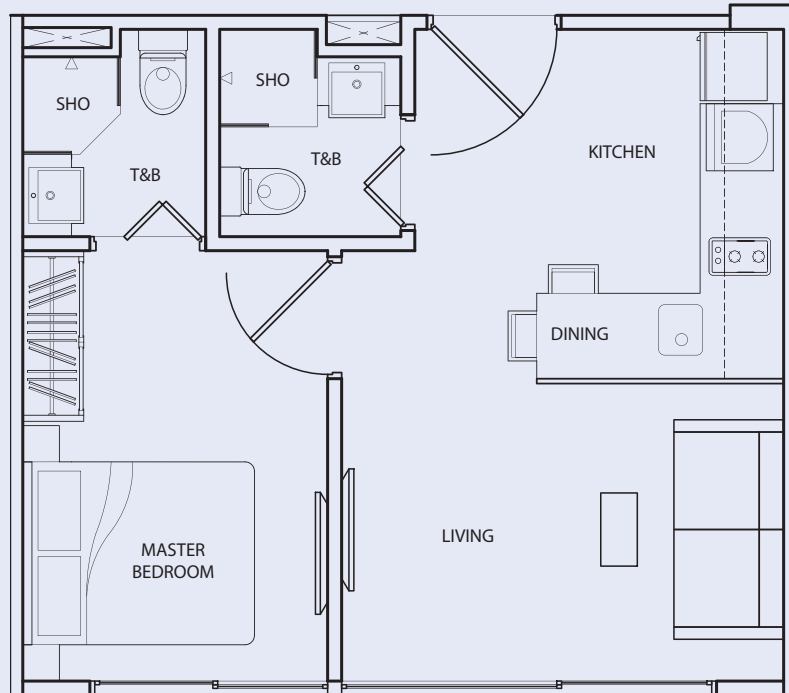

TYPE C-3H

1 Bedroom
+ 2 Bathroom
37 sq m / 398 sq ft

#03-39

#04-39

Inclusive of AC Ledge