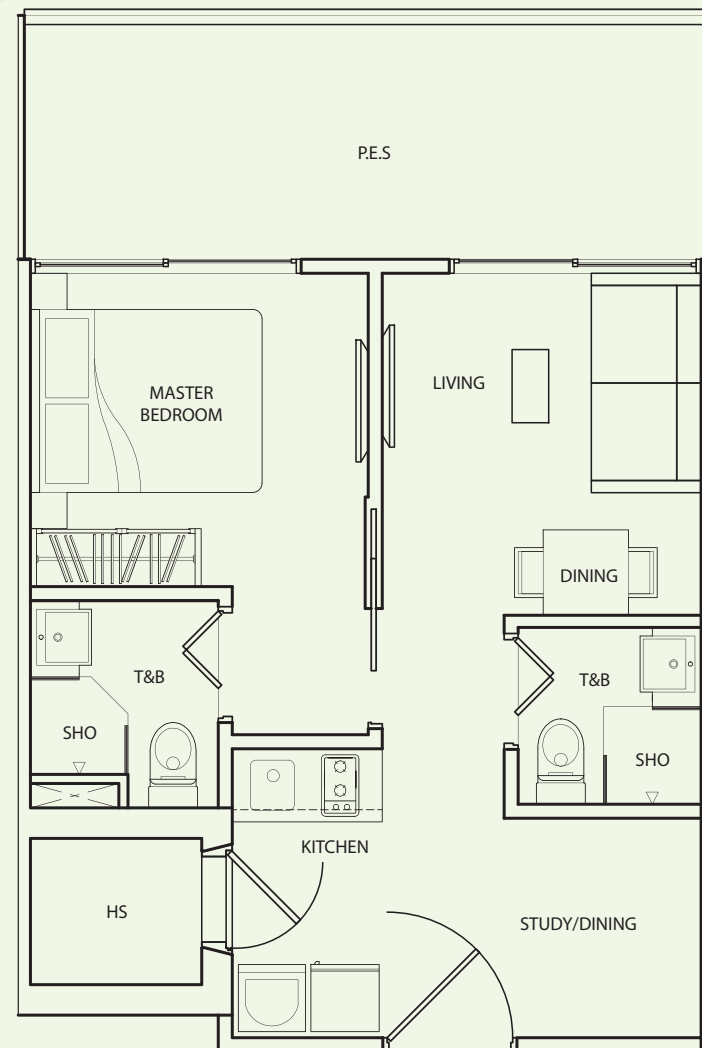

TYPE B-2D

1 Bedroom
+ 2 Bathroom
49 sq m / 527 sq ft

#02-06

Inclusive of PES, AC Ledge