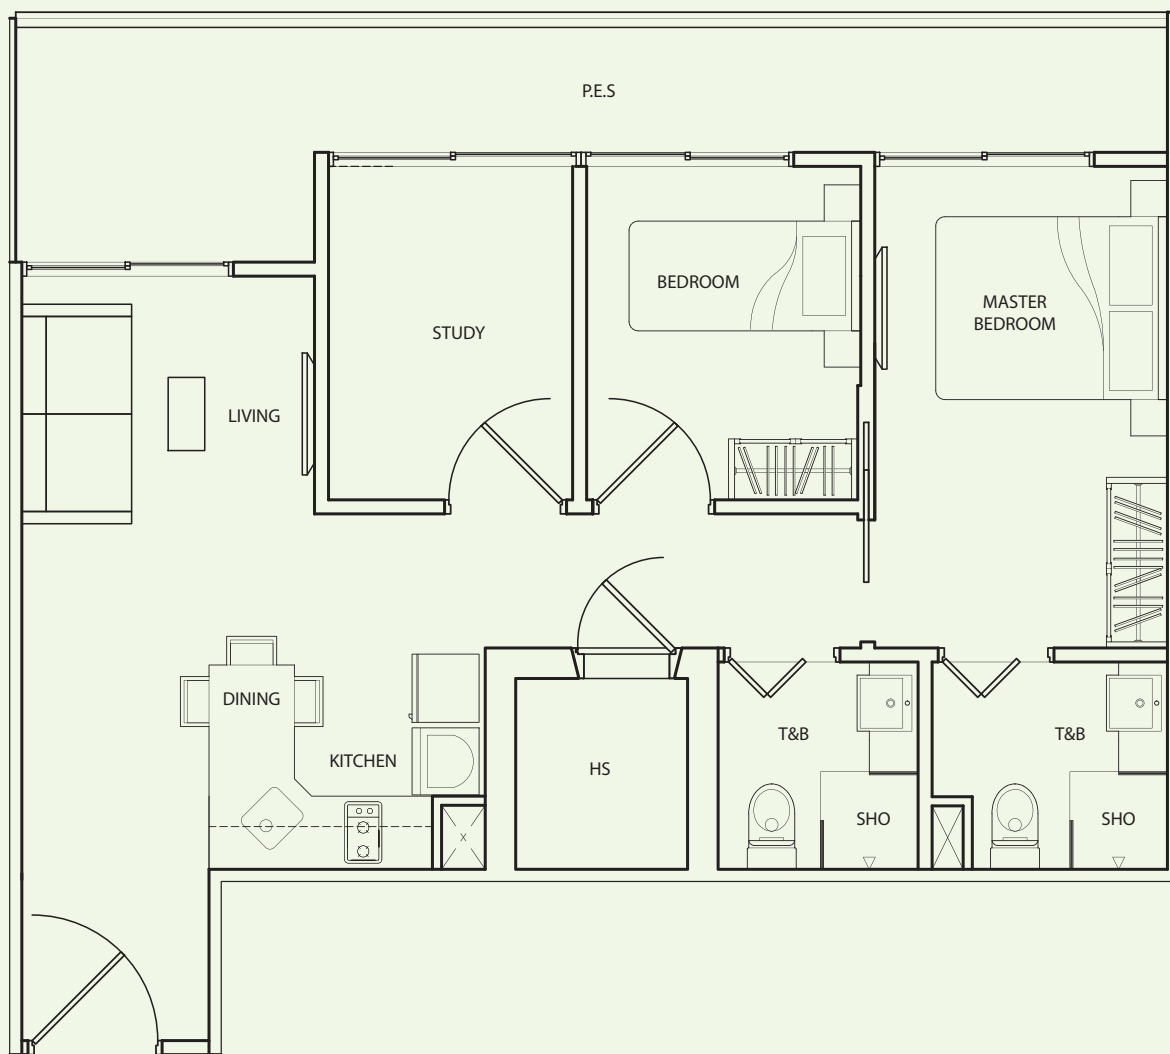

TYPE B-2D

1 Bedroom
+ 2 Bathroom
49 sq m / 527 sq ft

#02-06

Inclusive of PES, AC Ledge

TYPE B-2E

2 Bedroom
+ 2 Bathroom
+ Study Room
71 sq m / 764 sq ft

#02-07

Inclusive of PES, AC Ledge