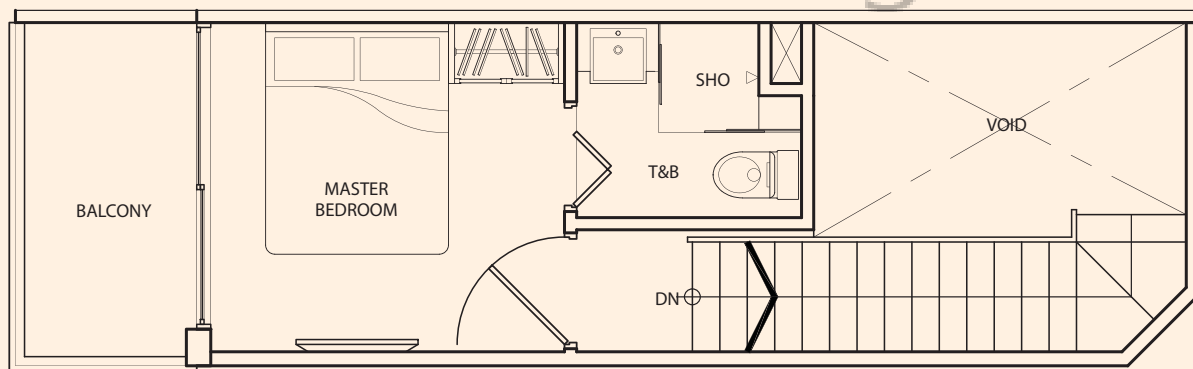

TYPE A-1L

1 Bedroom
+ 2 Bathroom
59 sq m / 635 sq ft

#01-21

#01-23

#01-24

Inclusive of Balcony, PES,
AC Ledge

upper floor