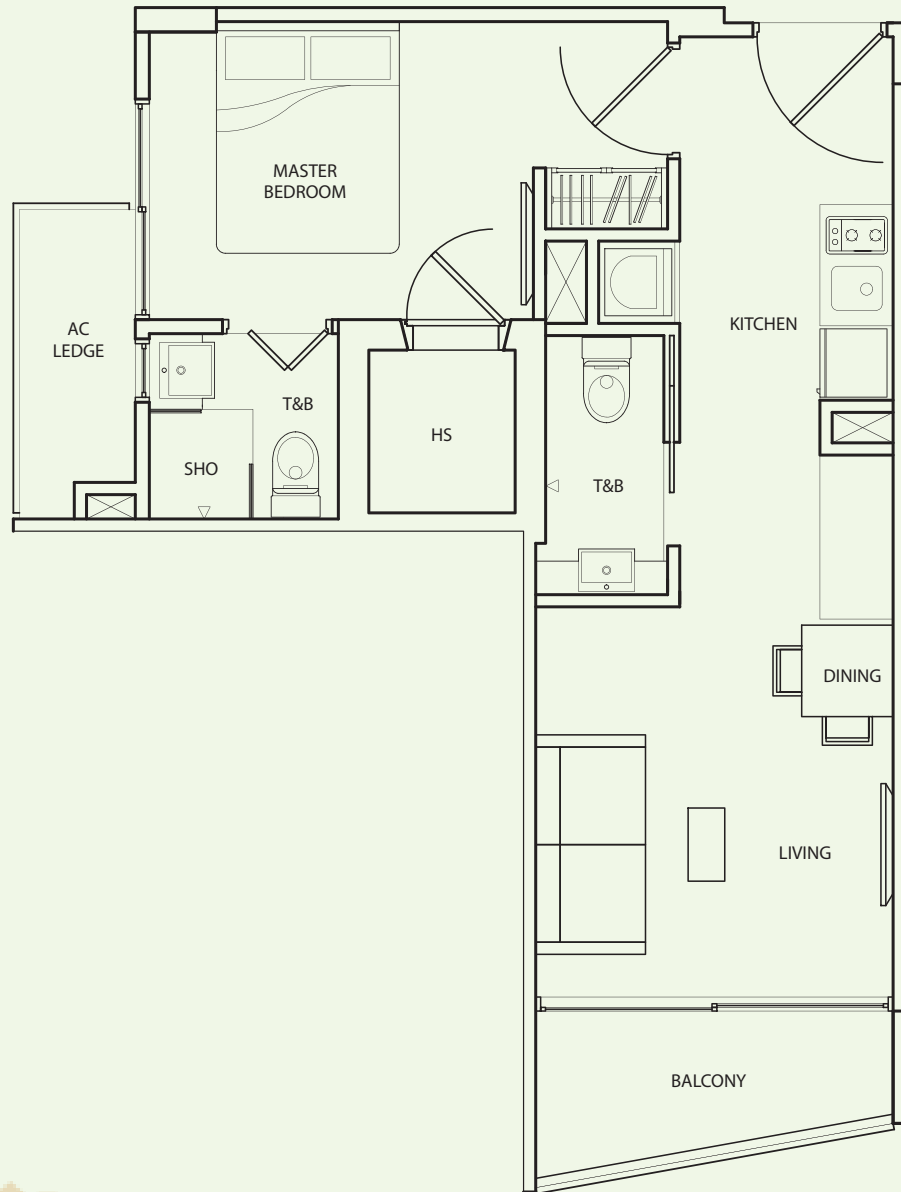

TYPE B-2K

1 Bedroom
+ 2 Bathroom
45 sq m / 484 sq ft

#02-13

Inclusive of AC Ledge