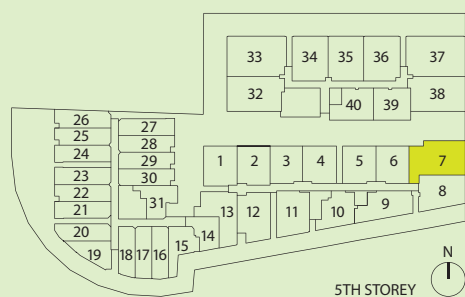

TYPE **B-P5E**

3 Bedroom
+ 3 Bathroom
+ Study Room
95 sq m / 1022 sq ft

#05-07

Inclusive of Roof Terrace, AC Ledge