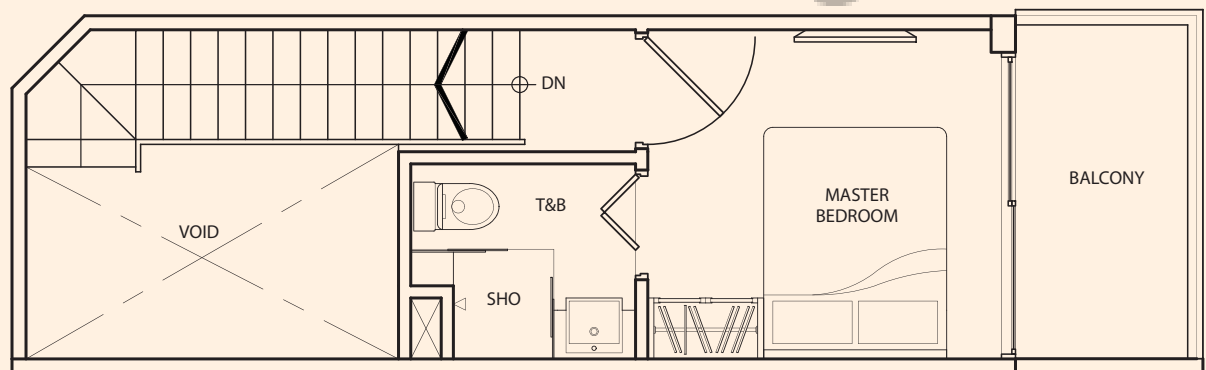

TYPE A-3P

1 Bedroom
+ 2 Bathroom
57 sq m / 613 sq ft

#03-27

Inclusive of Balcony, AC Ledge

upper floor