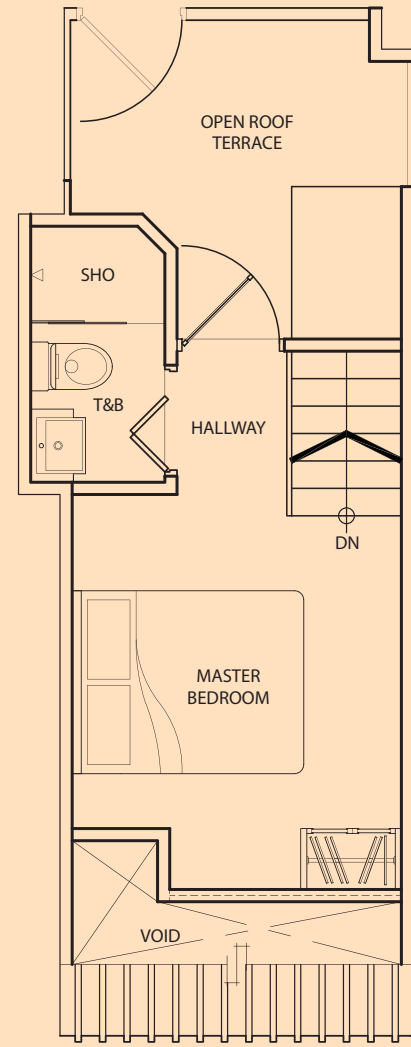

TYPE A-P5I

1 Bedroom
+ 2 Bathroom
47 sq m / 506 sq ft

#05-18

Inclusive of Roof Terrace,
Balcony, AC Ledge

lower floor

upper floor

TYPE A-P5J

1 Bedroom
+ 2 Bathroom
52 sq m / 560 sq ft