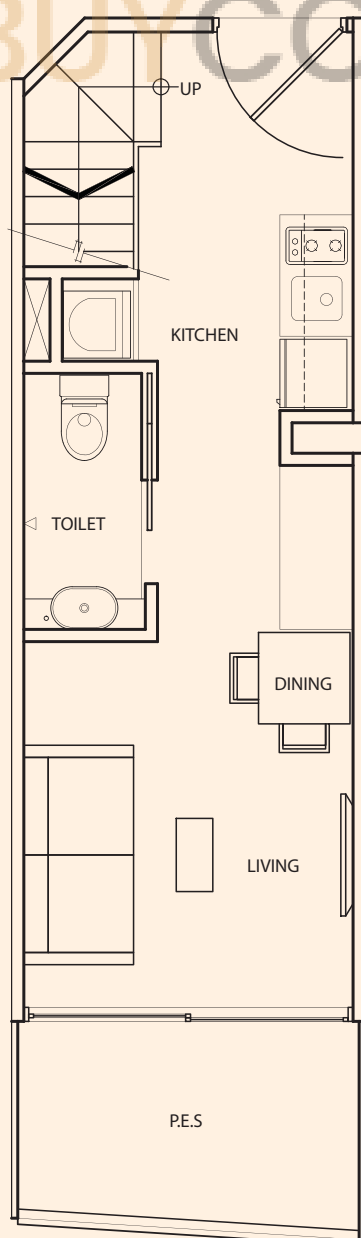

1 Bedroom
+ 2 Bathroom
66 sq m / 710 sq ft

#01-15

Inclusive of Balcony,
PES, AC Ledge

lower floor

upper floor

1ST STOREY

TYPE A-1G

1 Bedroom
+ 2 Bathroom
55 sq m / 592 sq ft

#01-16

Inclusive of Balcony, PES,
AC Ledge

lower floor

upper floor

TYPE A-1H

1 Bedroom
+ 2 Bathroom
55 sq m / 592 sq ft

#01-17

Inclusive of Balcony, PES,
AC Ledge

lower floor

upper floor

BUYCONDO.sg

BLOCK A

TYPE A-1I

1 Bedroom
+ 2 Bathroom
53 sq m / 570 sq ft

#01-18

Inclusive of Balcony,
PES, AC Ledge