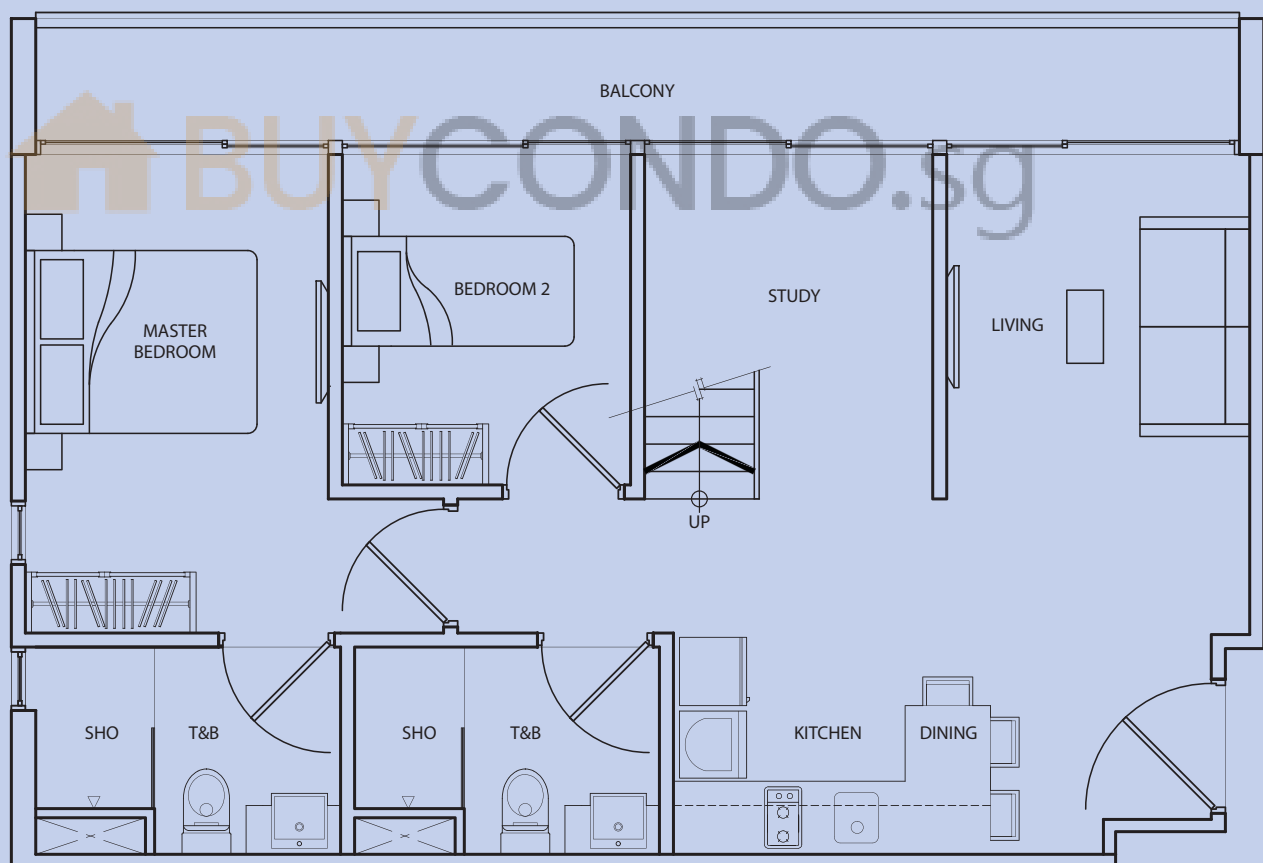

lower floor

TYPE C-P5B

3 Bedroom
+ 3 Bathroom
+ 1 Study Room
118 sq m / 1270 sq ft

#05-33

Inclusive of Balcony, Roof Terrace,
AC Ledge

upper floor

lower floor

TYPE C-P5C