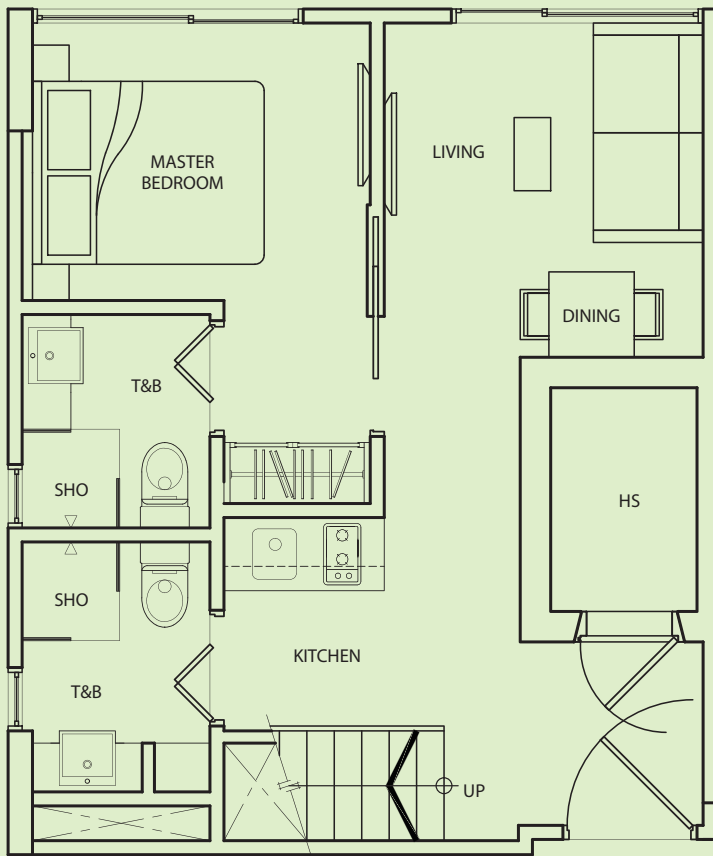

Inclusive of Roof Terrace,
AC Ledge

lower floor

upper floor

AC LEDGE
ABOVE
ATTIC ROOF

TYPE B-P5B

2 Bedroom
+ 3 Bathroom
69 sq m / 743 sq ft

#05-02

Inclusive of Roof Terrace,
AC Ledge