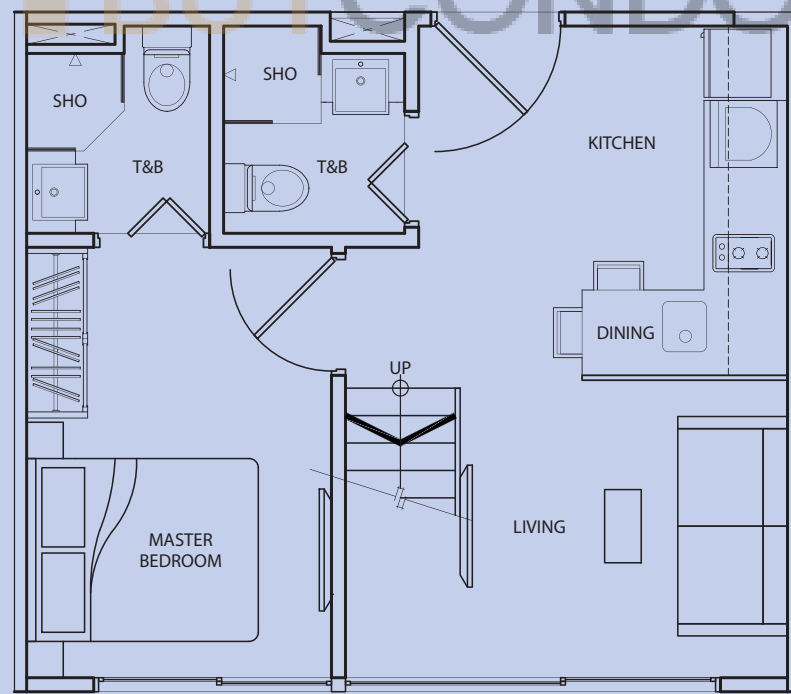

lower floor