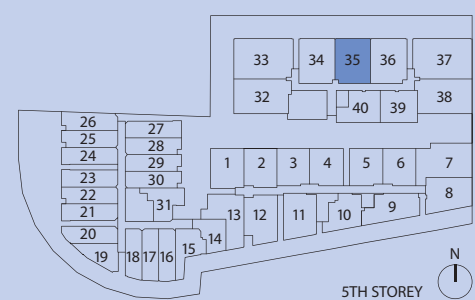

TYPE C-P5D

2 Bedroom
+ 3 Bathroom
78 sq m / 840 sq ft

#05-35

Inclusive of Balcony, Roof Terrace,
AC Ledge