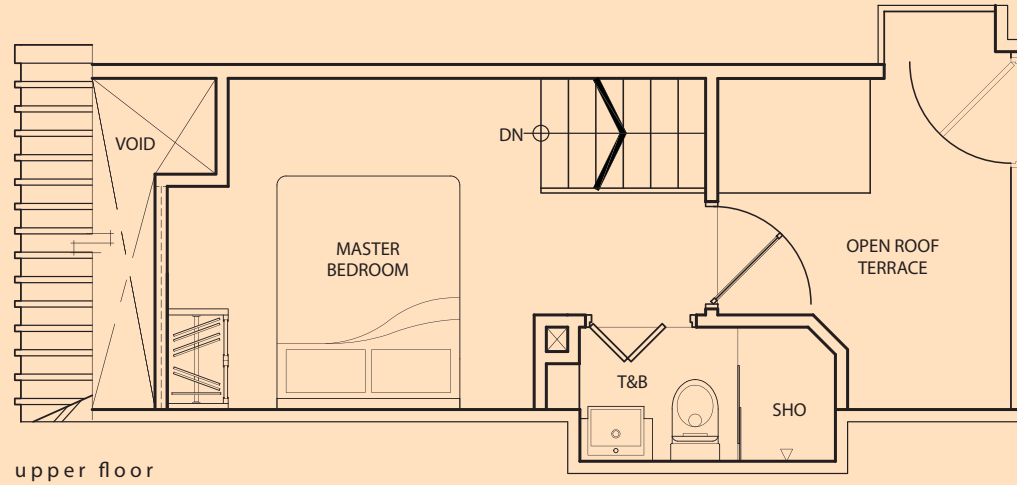

#05-19

Inclusive of Roof Terrace,
Balcony, AC Ledge

lower floor

upper floor

TYPE **A-P5K**

1 Bedroom
+ 2 Bathroom
50 sq m / 538 sq ft

#05-20

Inclusive of Roof Terrace,
Balcony, AC Ledge