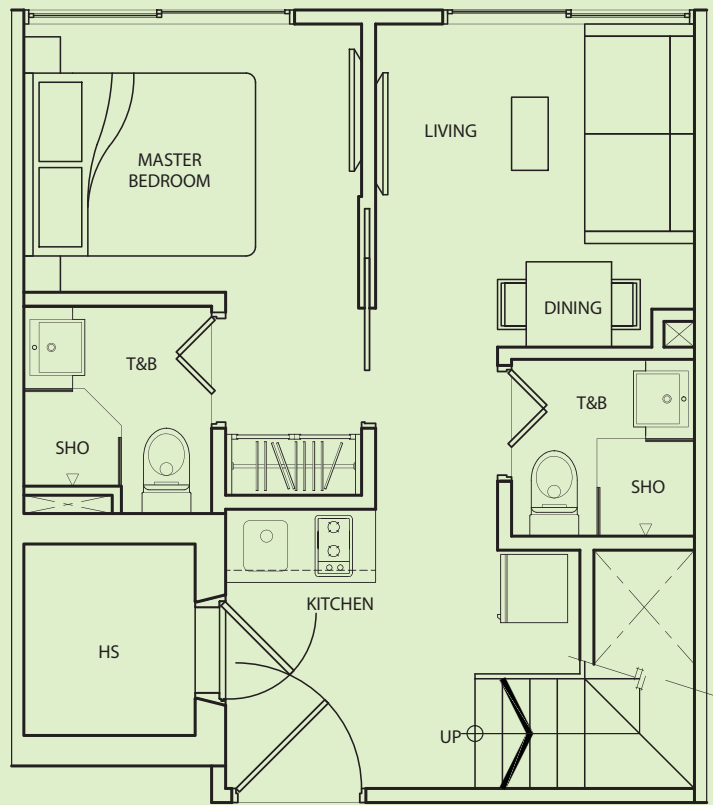

TYPE B-P5D1

2 Bedroom
+ 3 Bathroom
66 sq m / 710 sq ft

#05-06

Inclusive of Roof Terrace,
AC Ledge

lower floor