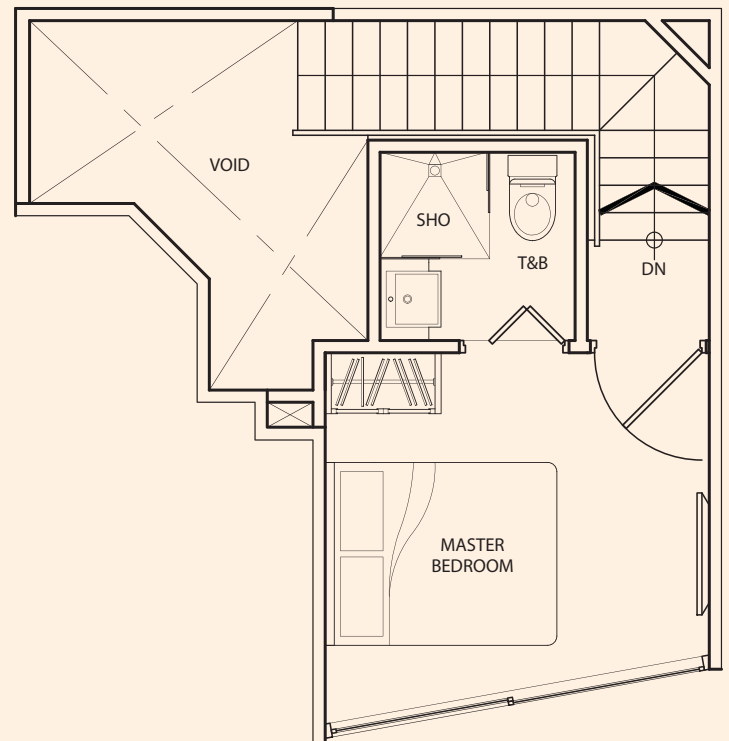

BLOCK A

TYPE A-1E

1 Bedroom
+ 2 Bathroom
53 sq m / 570 sq ft

#01-14

Inclusive of PES, AC Ledge

lower floor

upper floor

TYPE A-1F