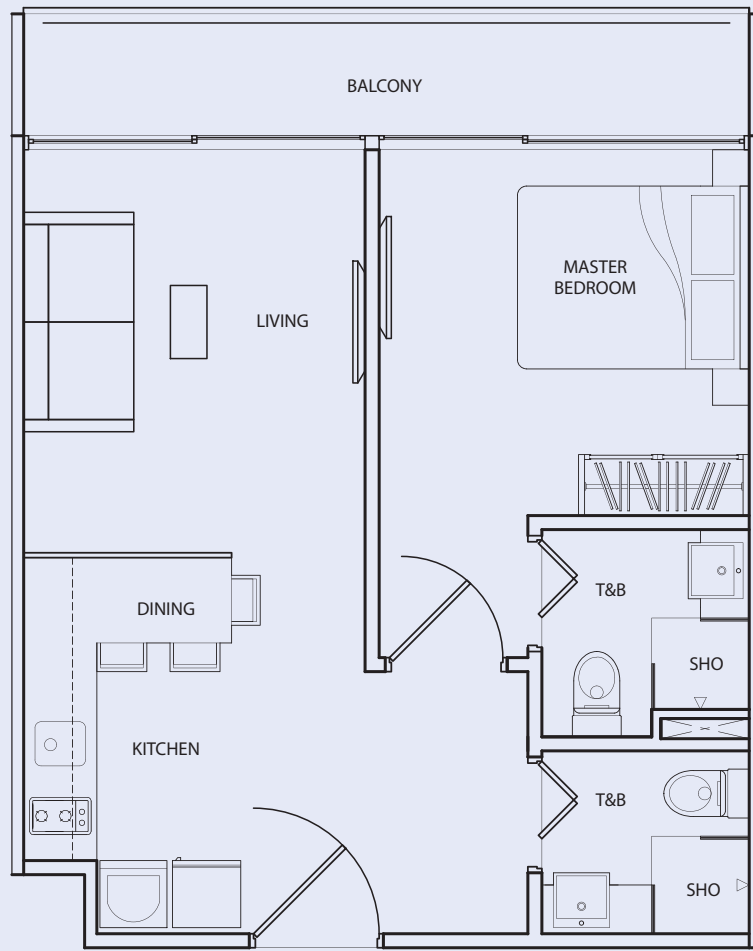

1 Bedroom
+ 2 Bathroom
48 sq m / 517 sq ft

#04-34

Inclusive of Balcony, AC Ledge

TYPE C-4D

1 Bedroom
+ 2 Bathroom
47 sq m / 506 sq ft

#04-35

Inclusive of Balcony, AC Ledge

TYPE C-4E