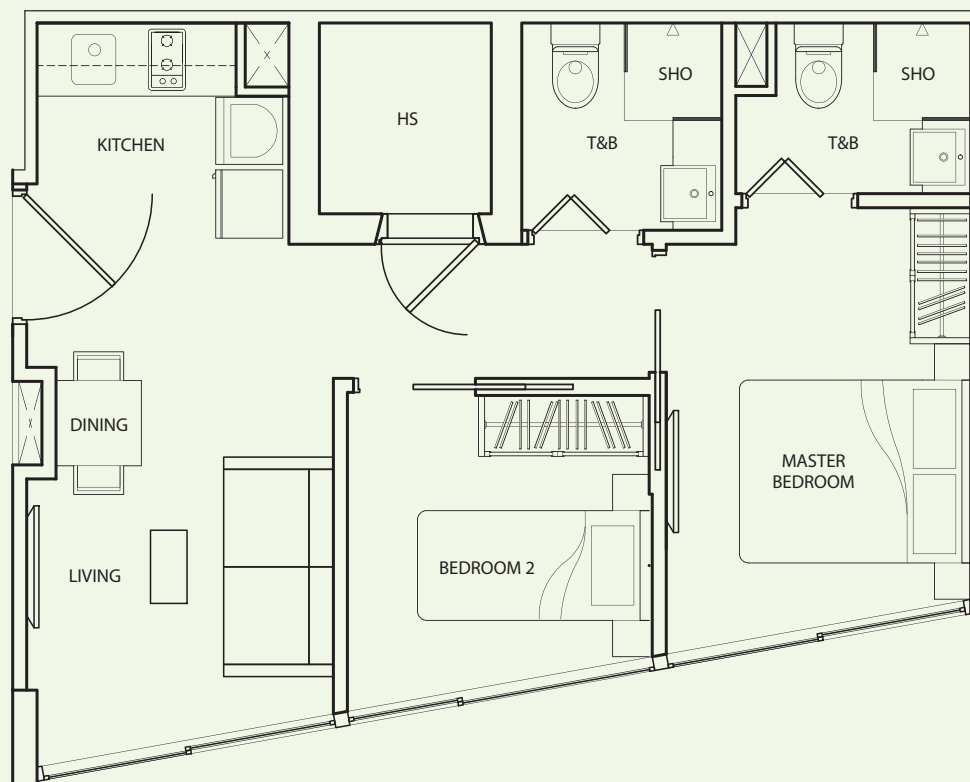

TYPE **B-2F**

2 Bedroom
 + 2 Bathroom
 46 sq m / 495 sq ft

#03-08

#04-08

#05-08

Inclusive of AC Ledge

TYPE **B-2G**

2 Bedroom
+ 2 Bathroom
42 sq m / 452 sq ft