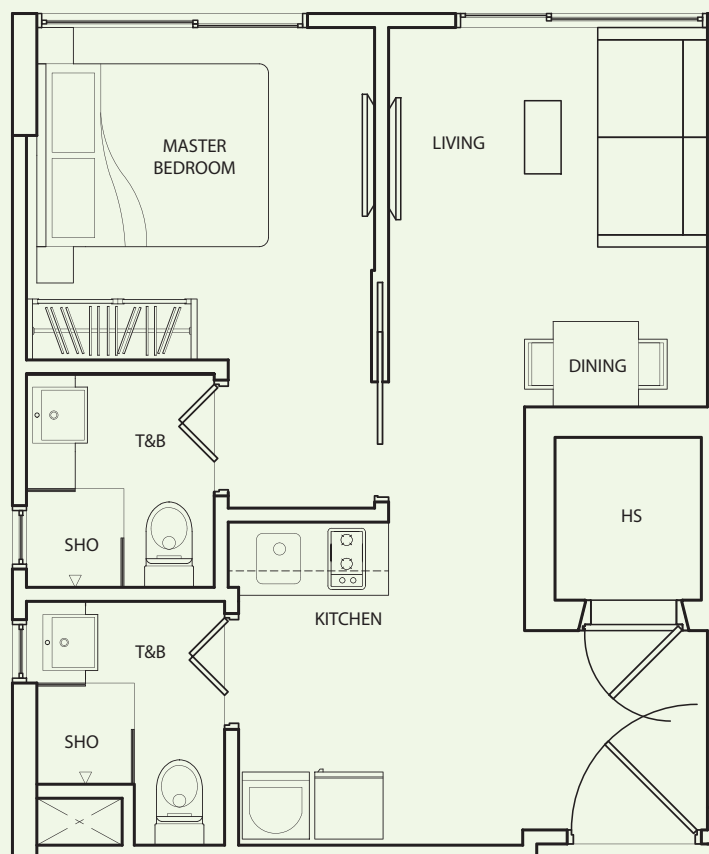

#02-13

Inclusive of AC Ledge

TYPE **B-3A**

1 Bedroom
+ 2 Bathroom
41 sq m / 441 sq ft

#03-01
#04-01

Inclusive of AC Ledge

TYPE **B-3B**

1 Bedroom
+ 2 Bathroom
38 sq m / 409 sq ft