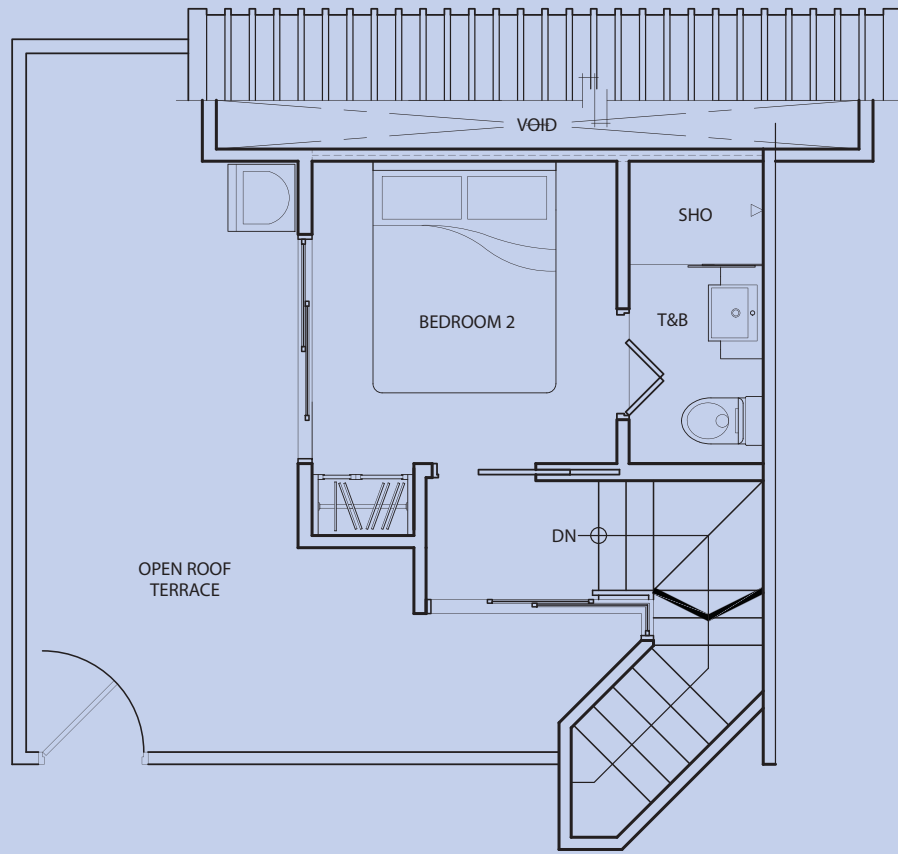

TYPE C-P5C

2 Bedroom
+ 3 Bathroom
80 sq m / 861 sq ft

#05-34

Inclusive of Balcony, Roof Terrace,
AC Ledge

upper floor