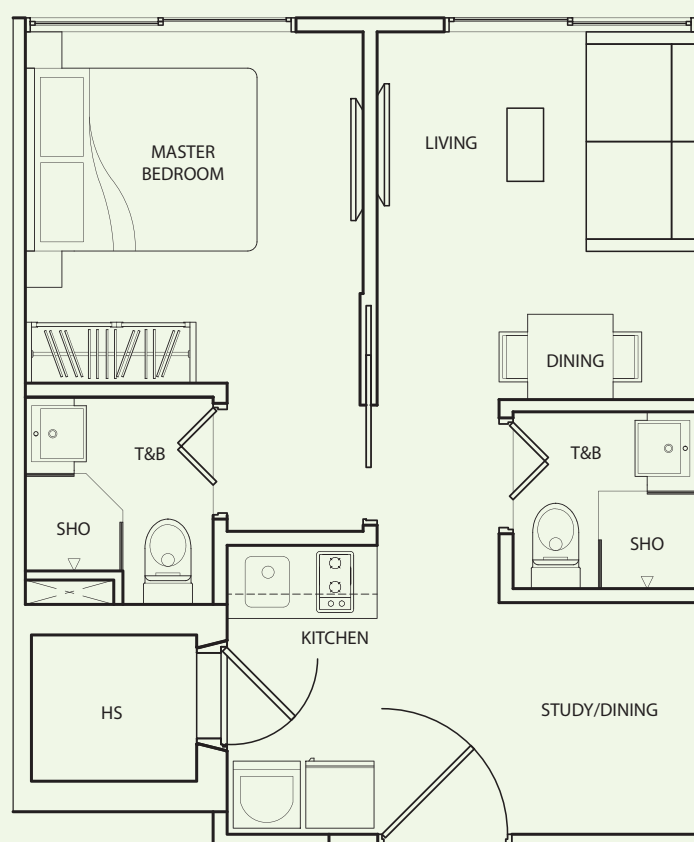

TYPE **B-3A**

1 Bedroom
+ 2 Bathroom
41 sq m / 441 sq ft

#03-01
#04-01

Inclusive of AC Ledge

TYPE **B-3B**

1 Bedroom
+ 2 Bathroom
38 sq m / 409 sq ft

#03-02
#04-02

Inclusive of AC Ledge