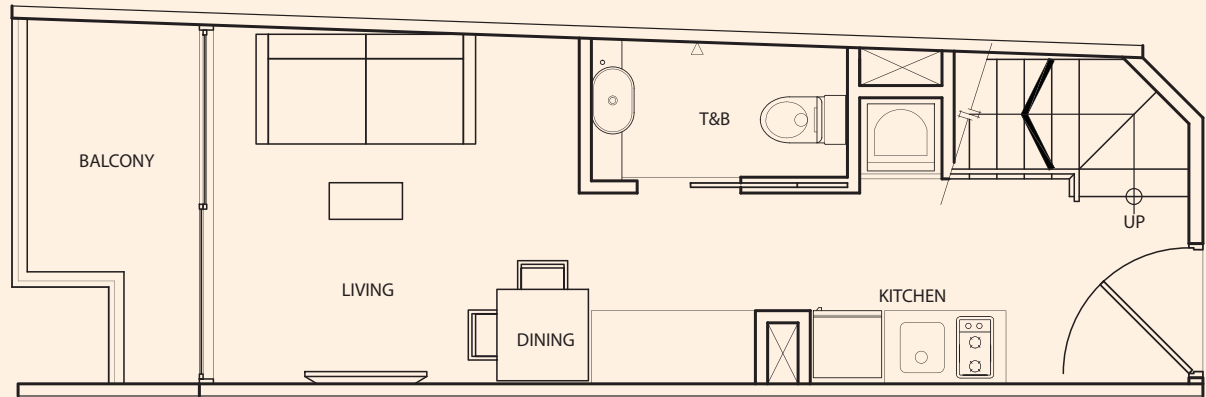

TYPE A-30

1 Bedroom
+ 2 Bathroom
59 sq m / 635 sq ft

#03-26

Inclusive of Balcony, AC Ledge

upper floor

lower floor

TYPE A-3P

1 Bedroom
+ 2 Bathroom
57 sq m / 613 sq ft