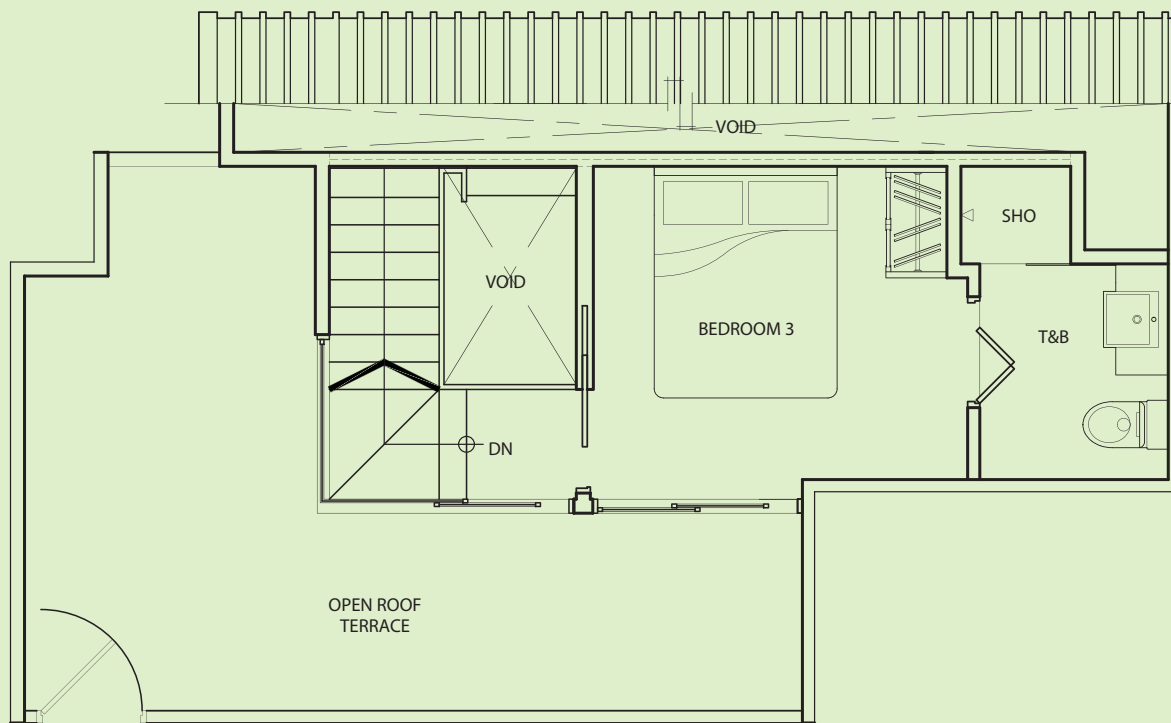

#05-06

Inclusive of Roof Terrace,
AC Ledge

lower floor

upper floor

TYPE **B-P5E**

3 Bedroom
 + 3 Bathroom
 + Study Room
 95 sq m / 1022 sq ft

#05-07

Inclusive of Roof Terrace, AC Ledge