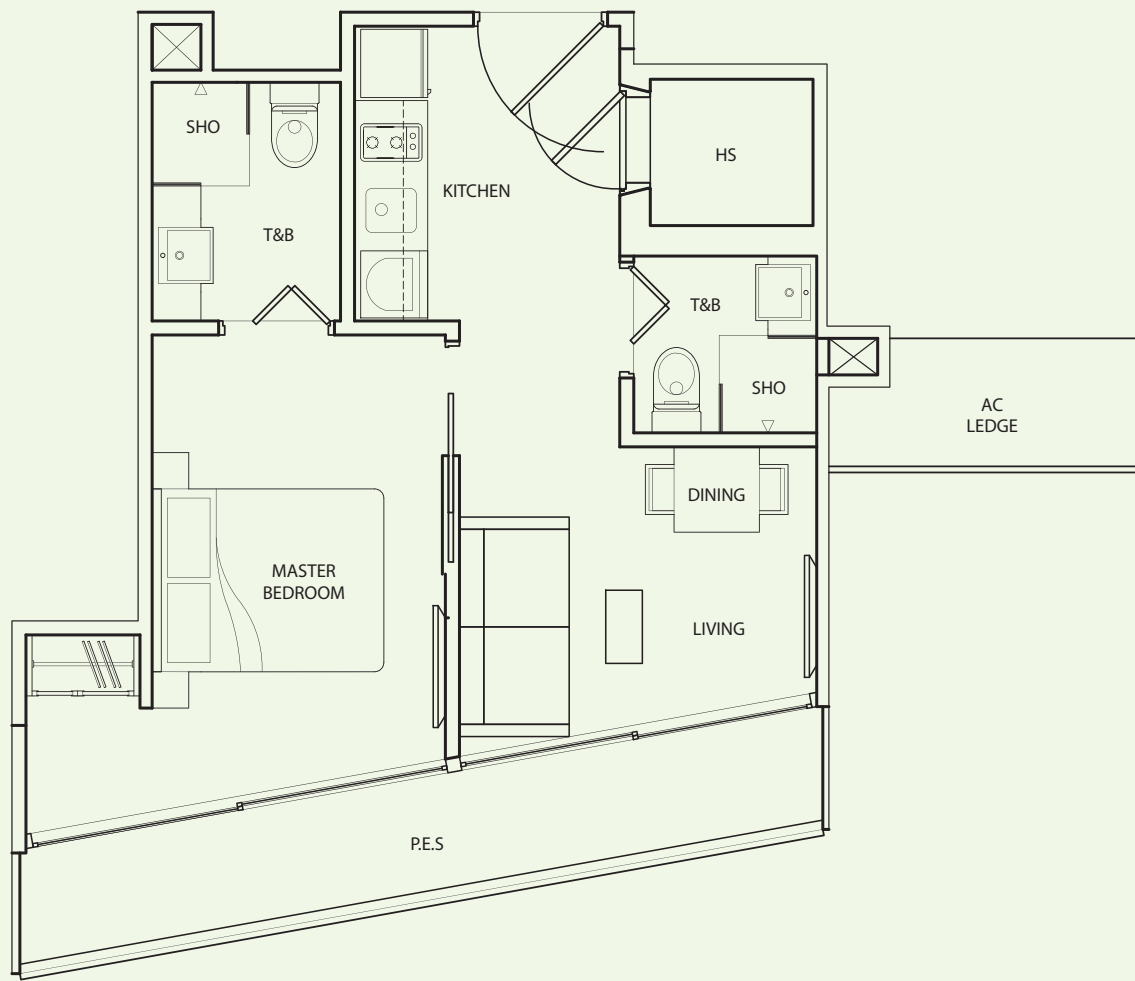

Inclusive of Roof Terrace,
Balcony, AC Ledge

upper floor

lower floor

TYPE **B-1A**

1 Bedroom
+ 2 Bathroom
44 sq m / 474 sq ft

#01-10

Inclusive of PES, AC Ledge

TYPE **B-1B**