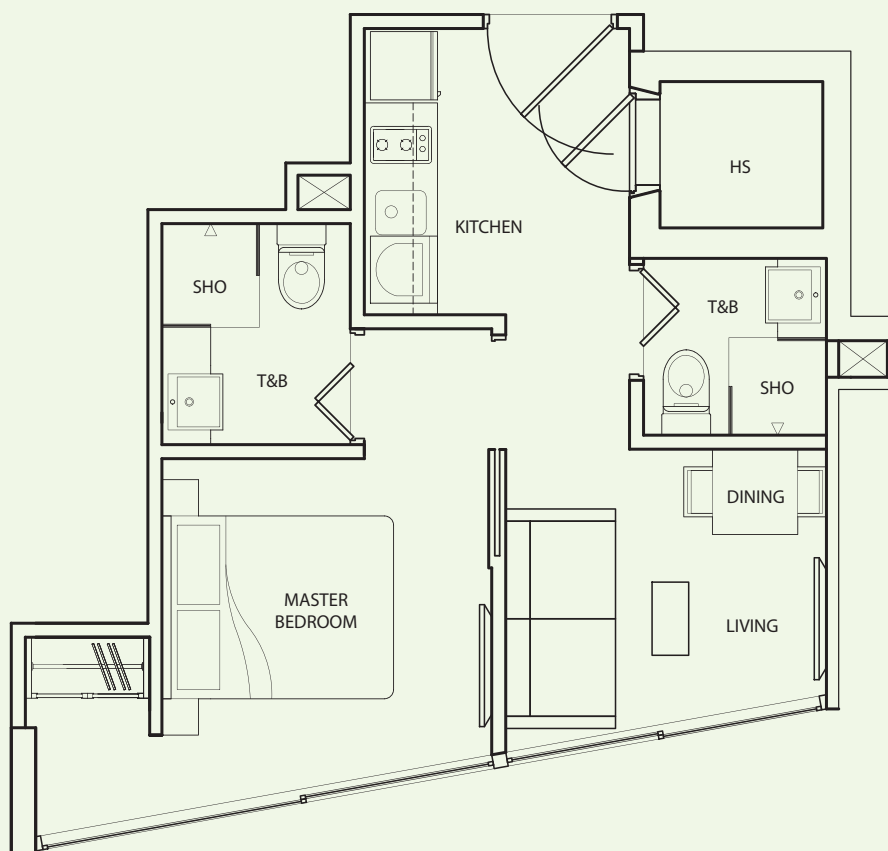

- #03-09
- #04-09
- #05-09

Inclusive of AC Ledge

TYPE **B-2H**

1 Bedroom
+ 2 Bathroom
35 sq m / 377 sq ft

- #03-10
- #04-10
- #05-10

Inclusive of AC Ledge

TYPE **B-2I**

1 Bedroom
+ 2 Bathroom
43 sq m / 463 sq ft