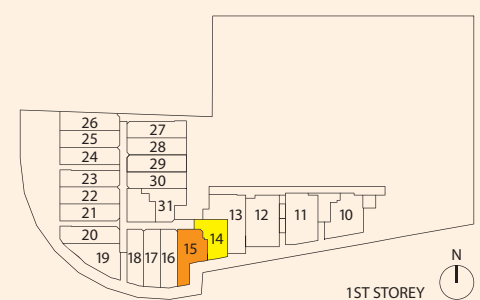

1 Bedroom
+ 2 Bathroom
66 sq m / 710 sq ft

#01-15

Inclusive of Balcony,
PES, AC Ledge

lower floor

upper floor

1ST STOREY

TYPE A-1G

1 Bedroom
+ 2 Bathroom
55 sq m / 592 sq ft