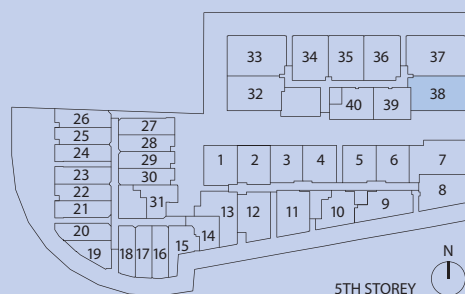

3 Bedroom
+ 3 Bathroom
+ 1 Study Room
103 sq m / 1109 sq ft

#05-38

Inclusive of Roof Terrace, AC Ledge

upper floor

lower floor

TYPE C-P5H

2 Bedroom
+ 3 Bathroom
75 sq m / 807 sq ft

#05-39