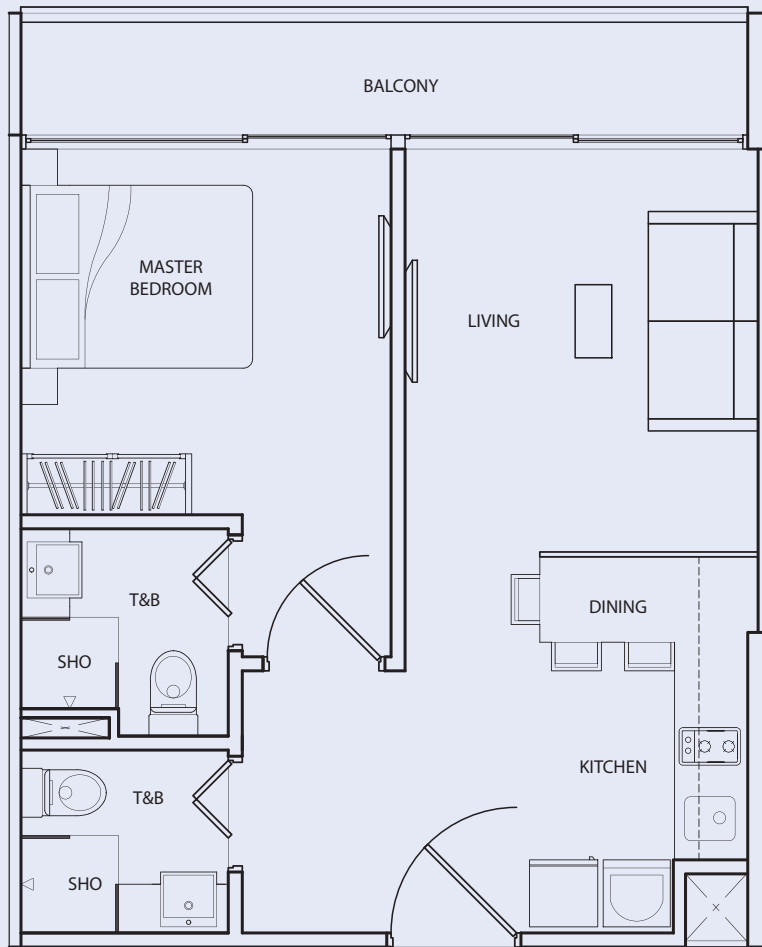

#02-35

Inclusive of Balcony, AC Ledge

TYPE C-2E

1 Bedroom
+ 2 Bathroom
48 sq m / 517 sq ft

#02-36

Inclusive of Balcony, AC Ledge

TYPE C-2F

3 Bedroom
+ 2 Bathroom
71 sq m / 764 sq ft