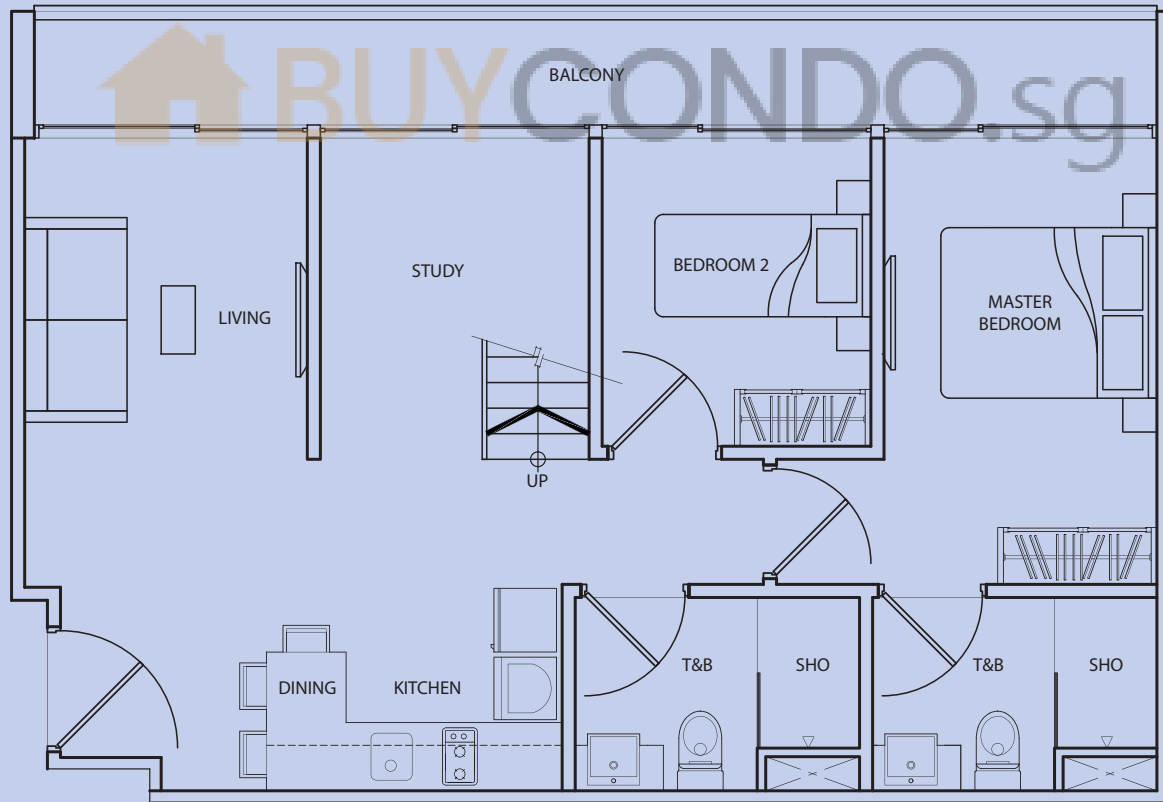

lower floor

TYPE C-P5F

3 Bedroom
 + 3 Bathroom
 + 1 Study Room
 117 sq m / 1259 sq ft

#05-37

Inclusive of Balcony, Roof Terrace,
 AC Ledge

upper floor

lower floor

TYPE C-P5G