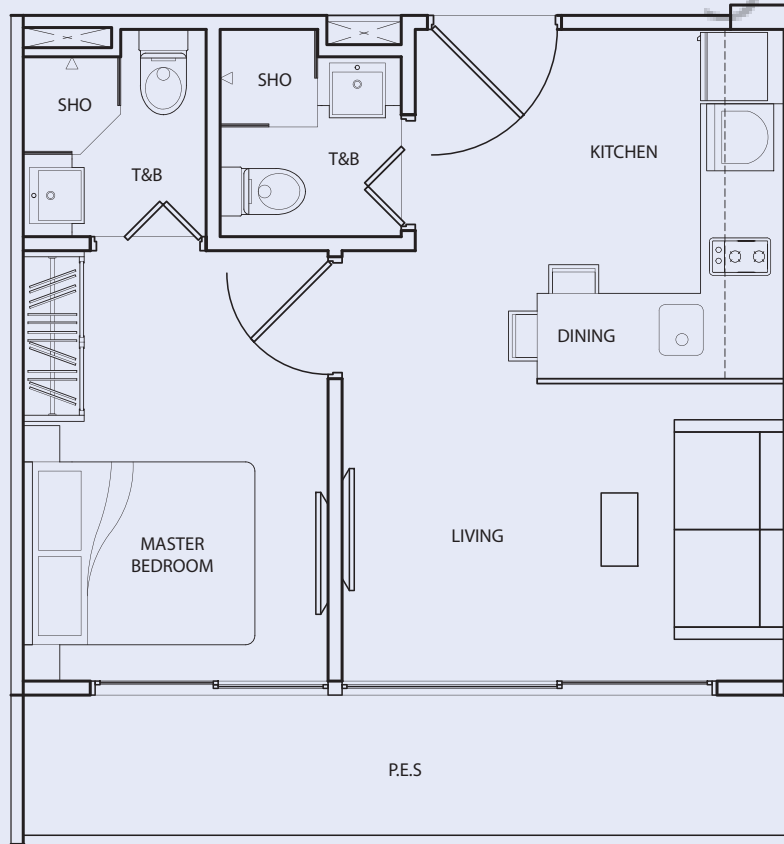

TYPE C-2G

2 Bedroom
+ 2 Bathroom
+ 1 Study Room
75 sq m / 807 sq ft

#02-38

Inclusive of PES, AC Ledge

TYPE C-2H

1 Bedroom
+ 2 Bathroom
45 sq m / 484 sq ft

#02-39

Inclusive of PES, AC Ledge