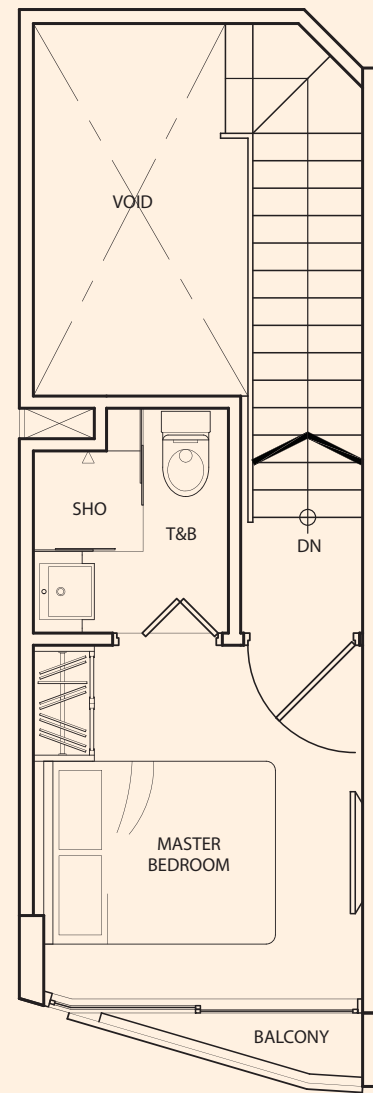

BUYCONDO.sg

BLOCK A

TYPE A-3I

1 Bedroom
+ 2 Bathroom
50 sq m / 538 sq ft

#03-18

Inclusive of Balcony, AC Ledge

lower floor

upper floor