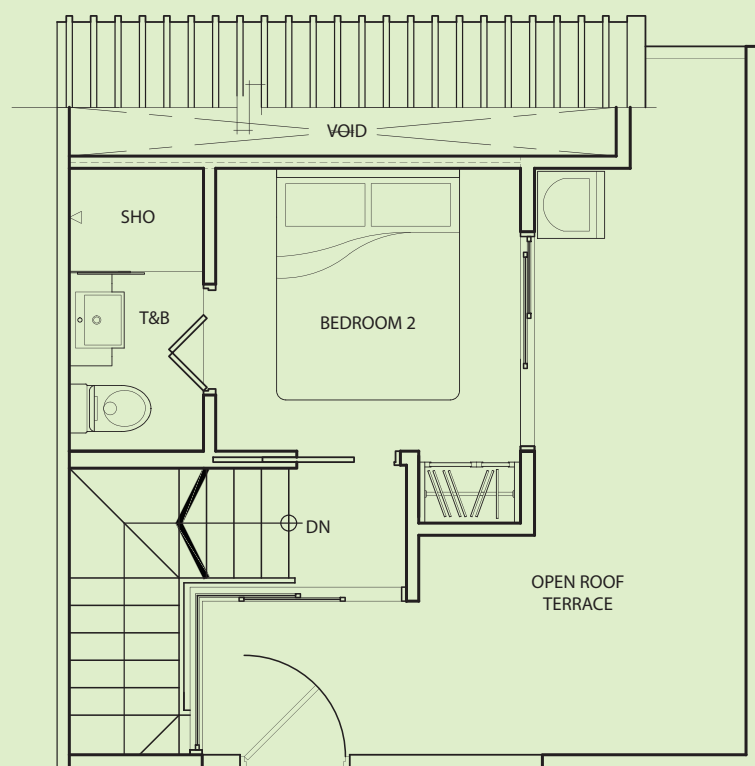

lower floor

upper floor

AC LEDGE
ABOVE
ATTIC ROOF

TYPE B-P5C

2 Bedroom
+ 3 Bathroom
66 sq m / 710 sq ft

#05-03

Inclusive of Roof Terrace,
AC Ledge

lower floor