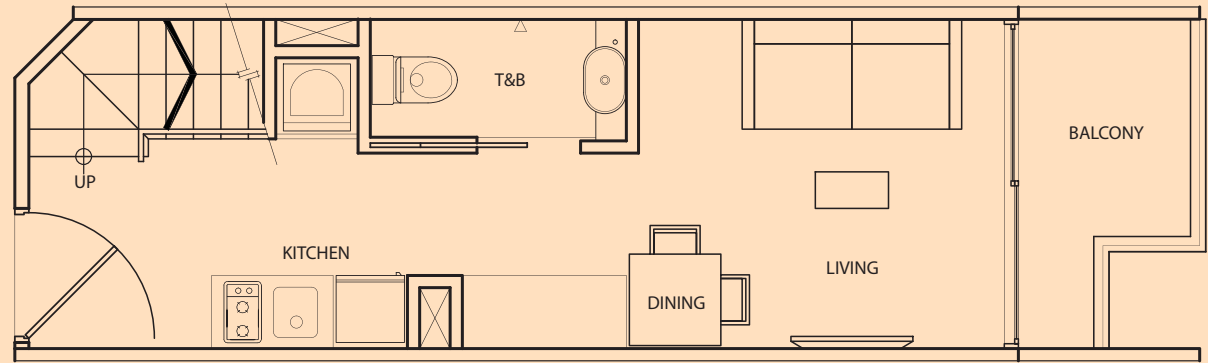

lower floor