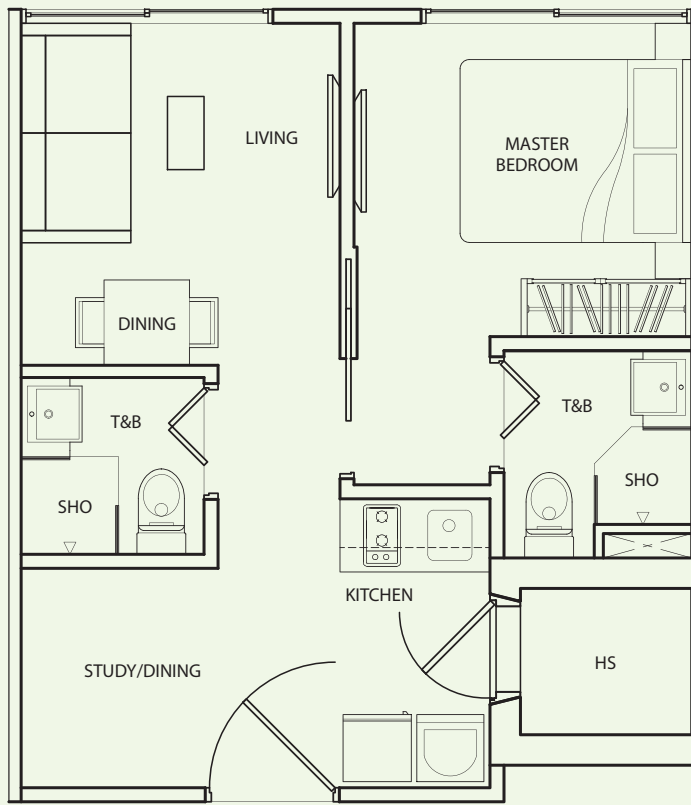

#03-02
#04-02

Inclusive of AC Ledge

TYPE B-3C

1 Bedroom
+ 2 Bathroom
37 sq m / 398 sq ft

#03-03
#04-03

Inclusive of AC Ledge

TYPE B-3D

1 Bedroom
+ 2 Bathroom
37 sq m / 398 sq ft