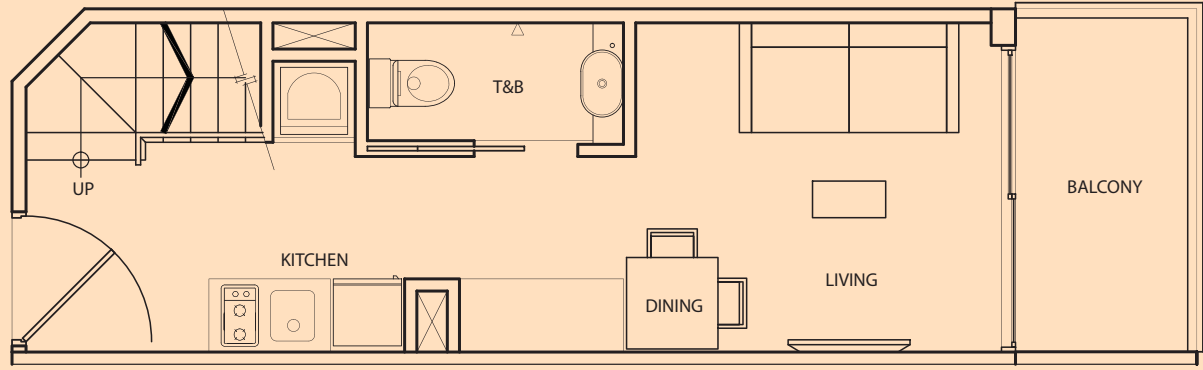

upper floor

lower floor

BLOCK A

TYPE A-P5P

1 Bedroom
+ 2 Bathroom
54 sq m / 581 sq ft

#05-27

Inclusive of Roof Terrace,
Balcony, AC Ledge

lower floor