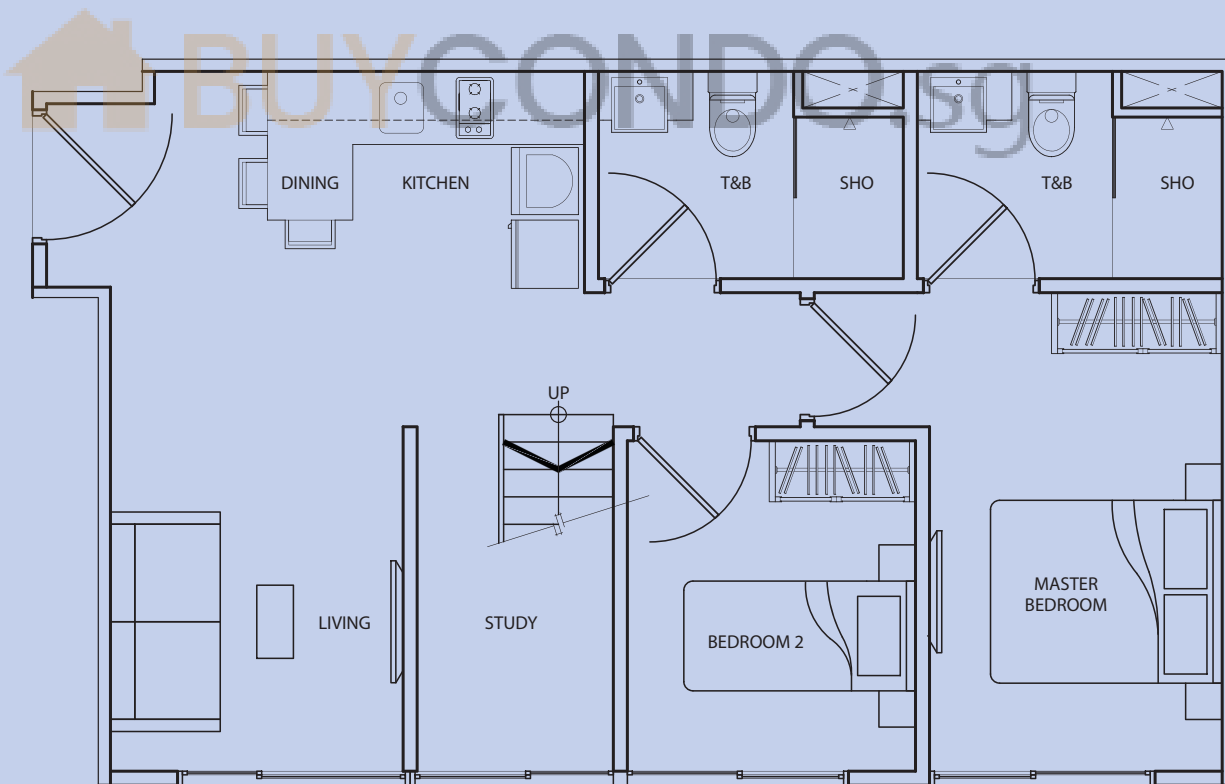

lower floor