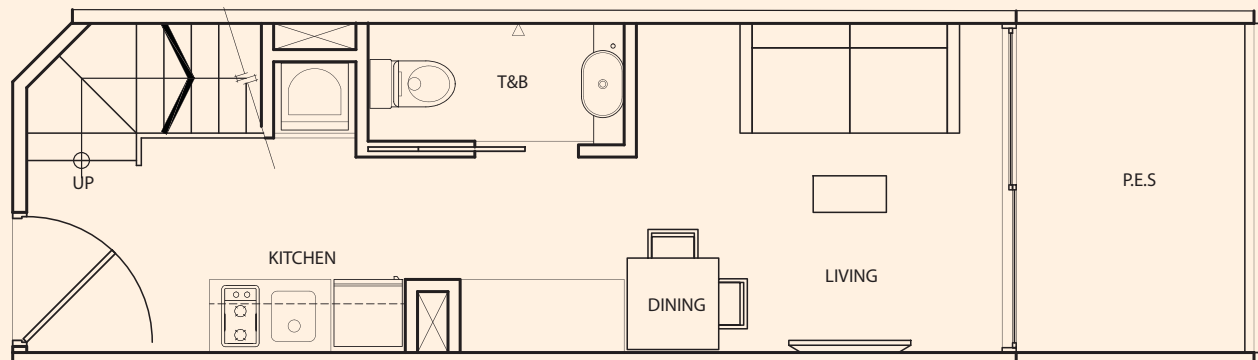

upper floor

lower floor

TYPE **A-1S**

1 Bedroom
+ 2 Bathroom
56 sq m / 603 sq ft

#01-31

Inclusive of Balcony, PES,
AC Ledge

upper floor

lower floor