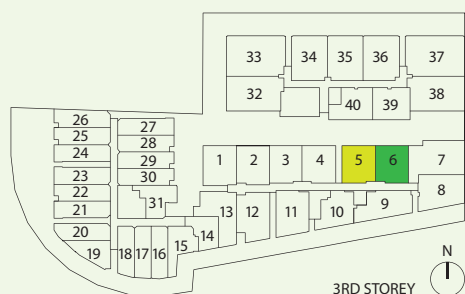

TYPE B-3C

1 Bedroom
+ 2 Bathroom
37 sq m / 398 sq ft

#03-05
#04-05

Inclusive of AC Ledge

TYPE B-3D

1 Bedroom
+ 2 Bathroom
37 sq m / 398 sq ft

#03-06
#04-06

Inclusive of AC Ledge