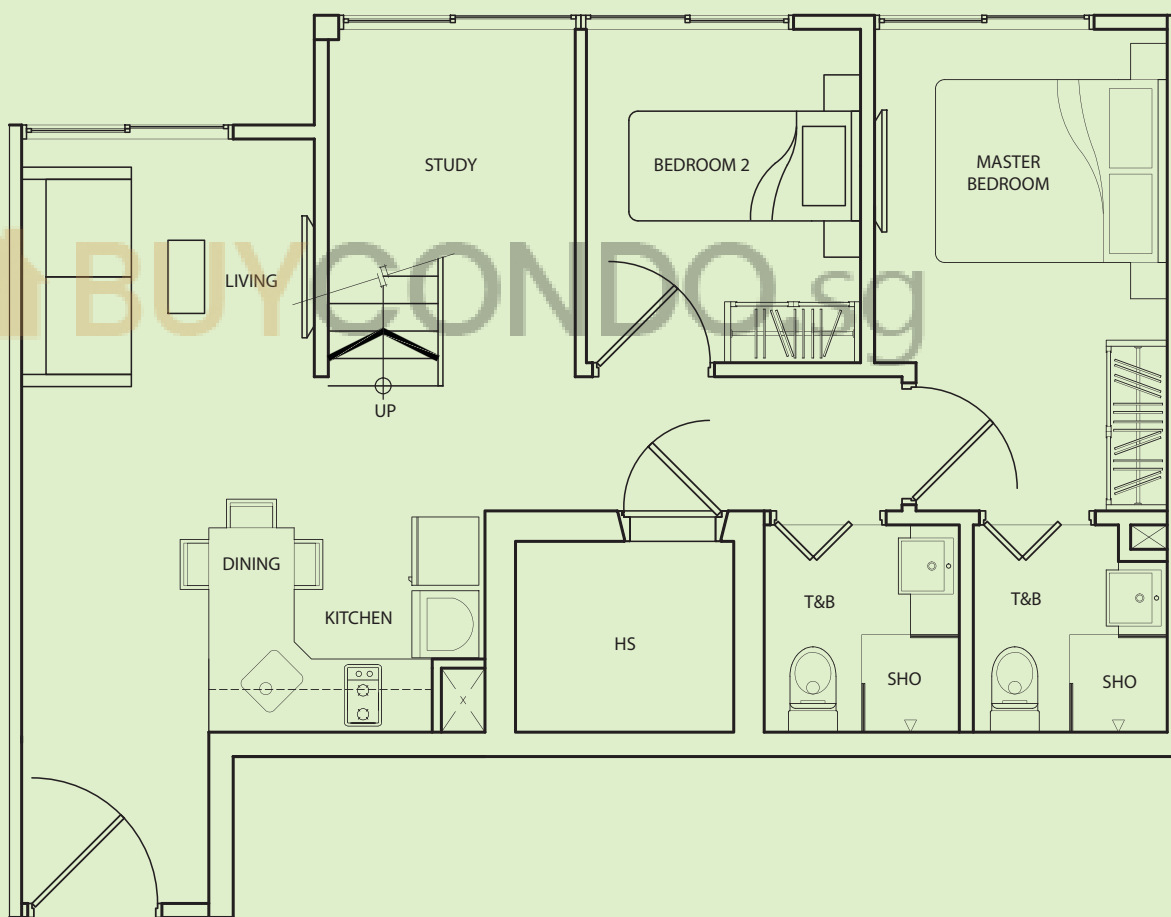

upper floor