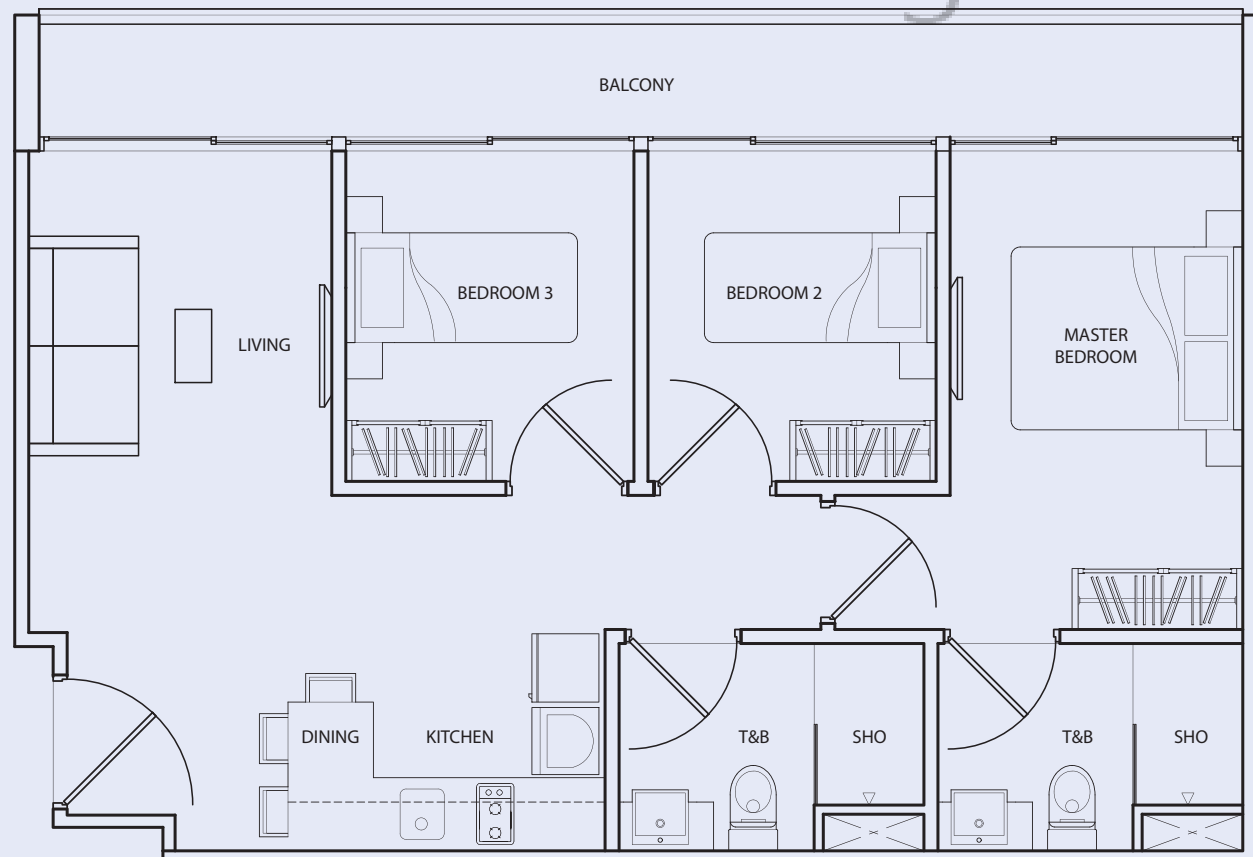

TYPE C-3F

3 Bedroom
+ 2 Bathroom
71 sq m / 764 sq ft

#03-37

#04-37

Inclusive of Balcony, AC Ledge