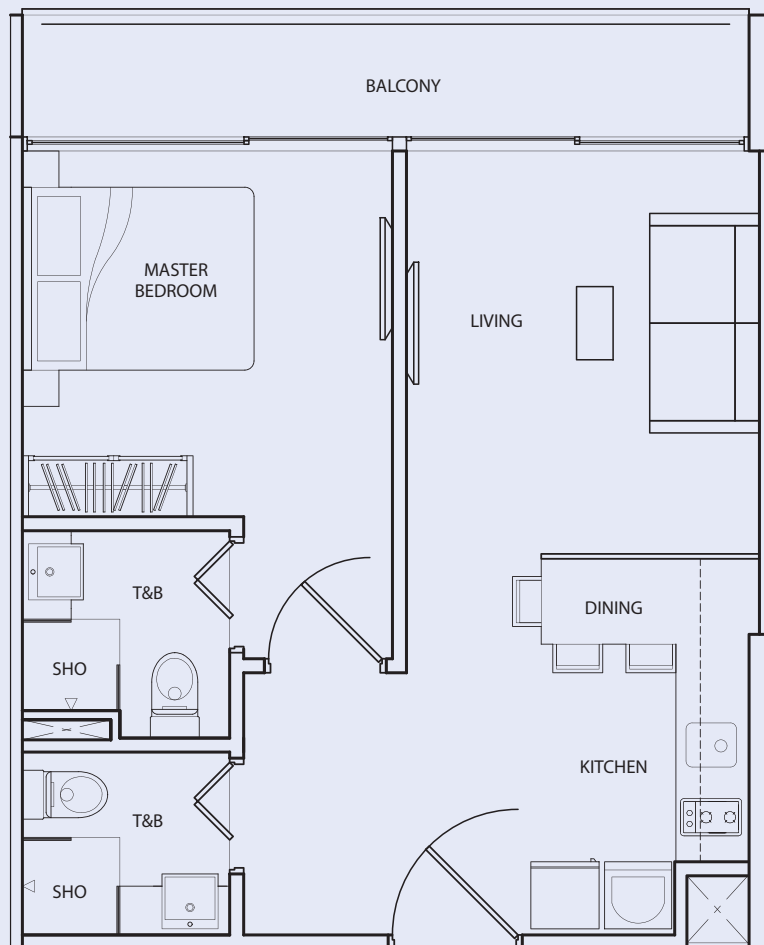

TYPE C-4E

1 Bedroom
+ 2 Bathroom
47 sq m / 506 sq ft

#04-36

Inclusive of Balcony, AC Ledge