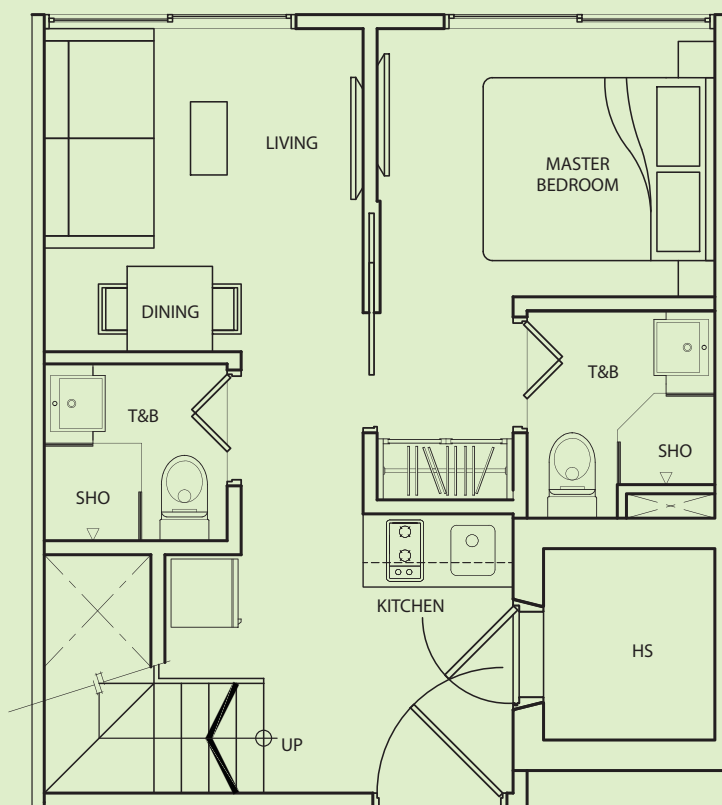

lower floor

upper floor

AC LEDGE
ABOVE
ATTIC ROOF

TYPE B-P5C

2 Bedroom
+ 3 Bathroom
66 sq m / 710 sq ft

#05-03

Inclusive of Roof Terrace,
AC Ledge

lower floor