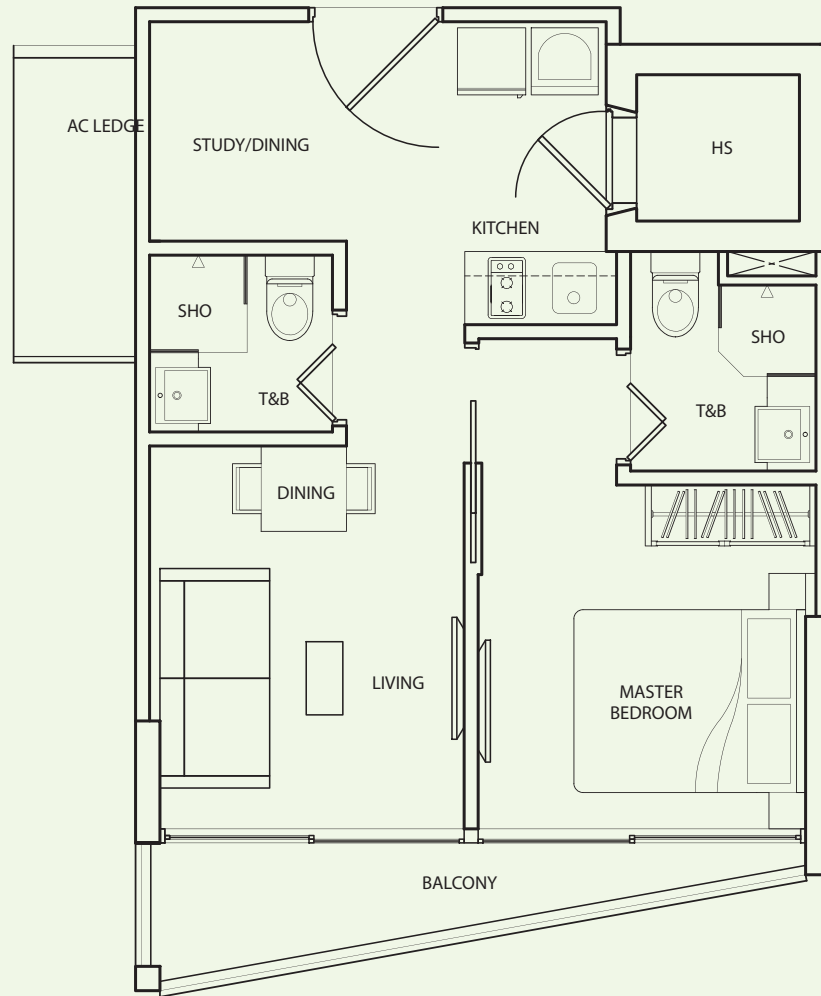

TYPE **B-2I**

1 Bedroom
+ 2 Bathroom
43 sq m / 463 sq ft

#02-11

Inclusive of Balcony, AC Ledge