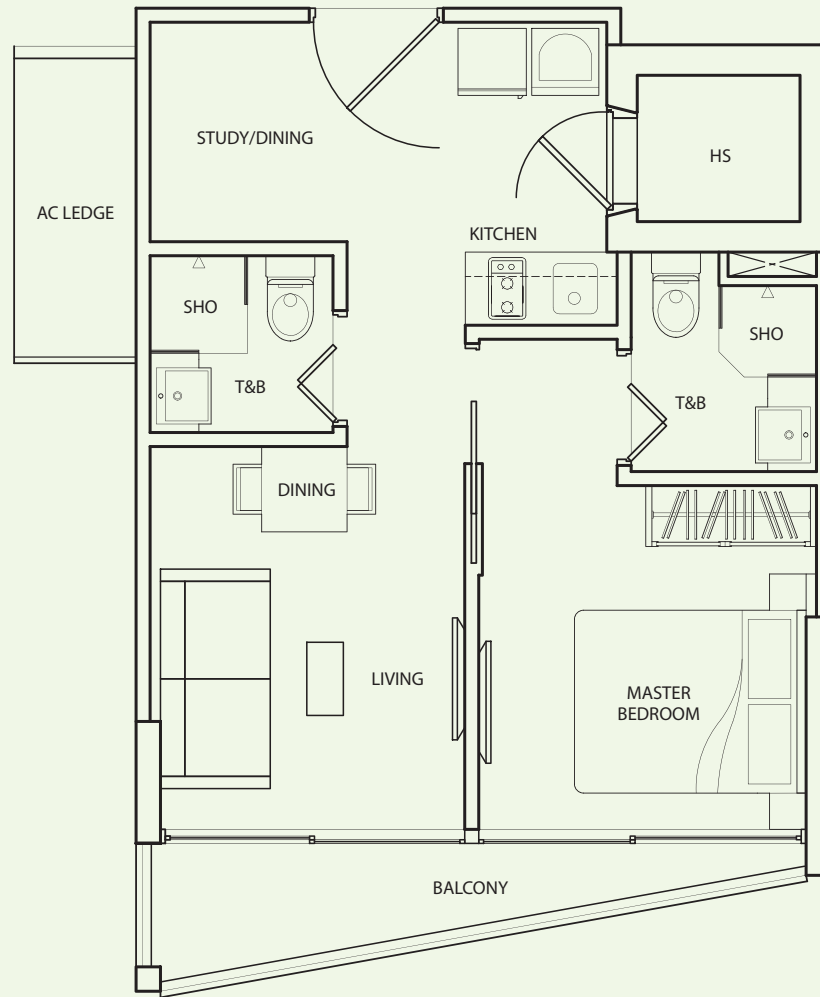

TYPE **B-2I**

1 Bedroom
+ 2 Bathroom
43 sq m / 463 sq ft

- #03-11
- #04-11
- #05-11

Inclusive of Balcony, AC Ledge