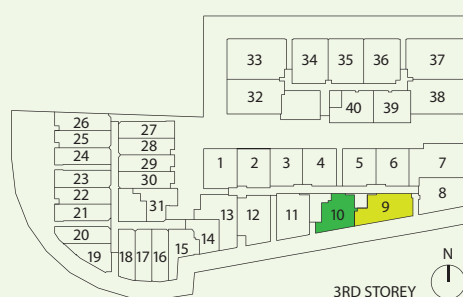

- #03-09
- #04-09
- #05-09

Inclusive of AC Ledge

TYPE **B-2H**

1 Bedroom
+ 2 Bathroom
35 sq m / 377 sq ft

- #03-10
- #04-10
- #05-10

Inclusive of AC Ledge

TYPE **B-2I**

1 Bedroom
+ 2 Bathroom
43 sq m / 463 sq ft