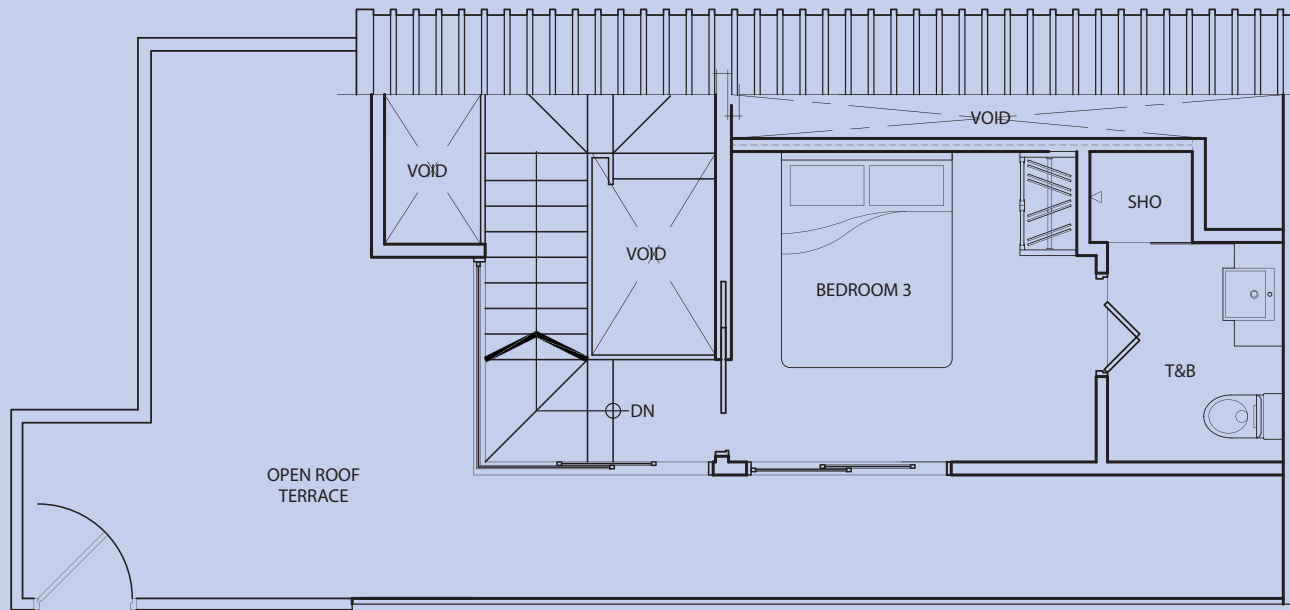

lower floor

TYPE C-P5F

3 Bedroom
 + 3 Bathroom
 + 1 Study Room
 117 sq m / 1259 sq ft

#05-37

Inclusive of Balcony, Roof Terrace,
 AC Ledge

upper floor

lower floor

TYPE C-P5G