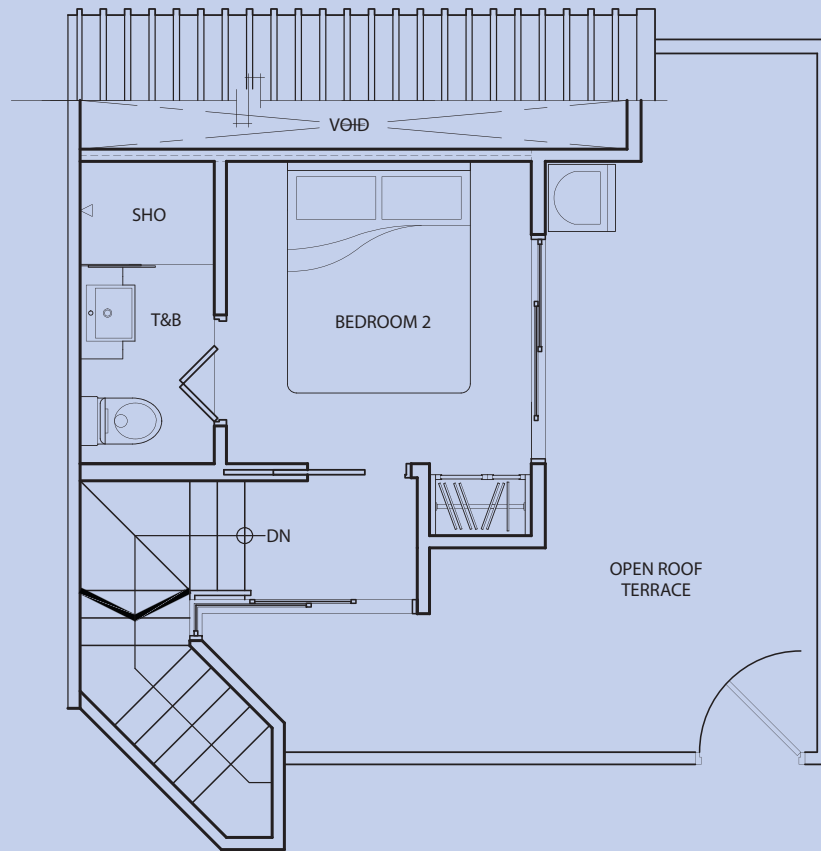

TYPE C-P5E

2 Bedroom
+ 3 Bathroom
79 sq m / 850 sq ft

#05-36

Inclusive of Balcony, Roof Terrace,
AC Ledge

upper floor