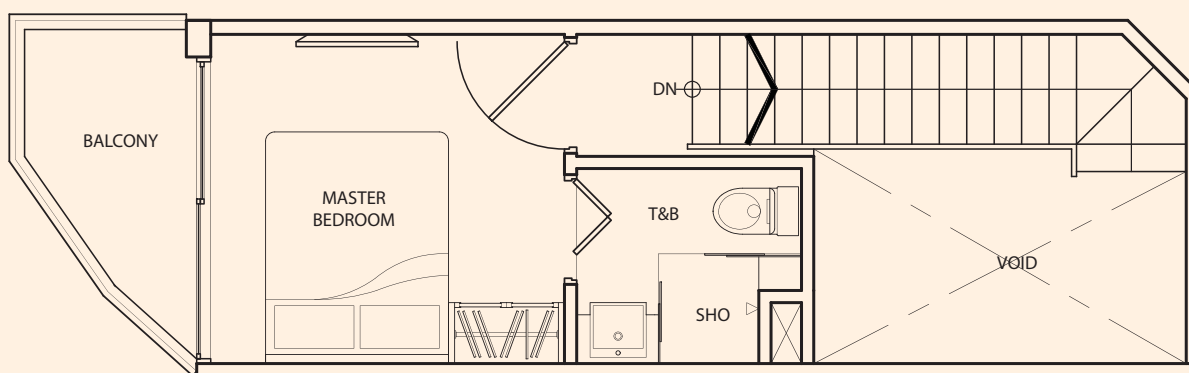

TYPE **A-3K**

1 Bedroom
+ 2 Bathroom
55 sq m / 592 sq ft

#03-20

Inclusive of Balcony, AC Ledge

upper floor