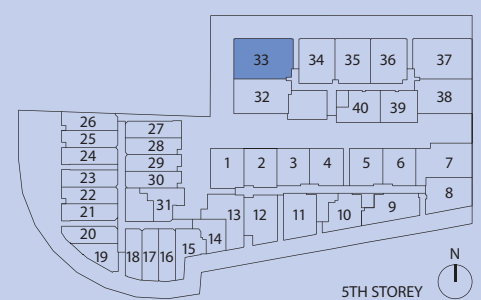

lower floor

TYPE C-P5B

3 Bedroom
+ 3 Bathroom
+ 1 Study Room
118 sq m / 1270 sq ft

#05-33

Inclusive of Balcony, Roof Terrace,
AC Ledge

upper floor

lower floor

TYPE C-P5C