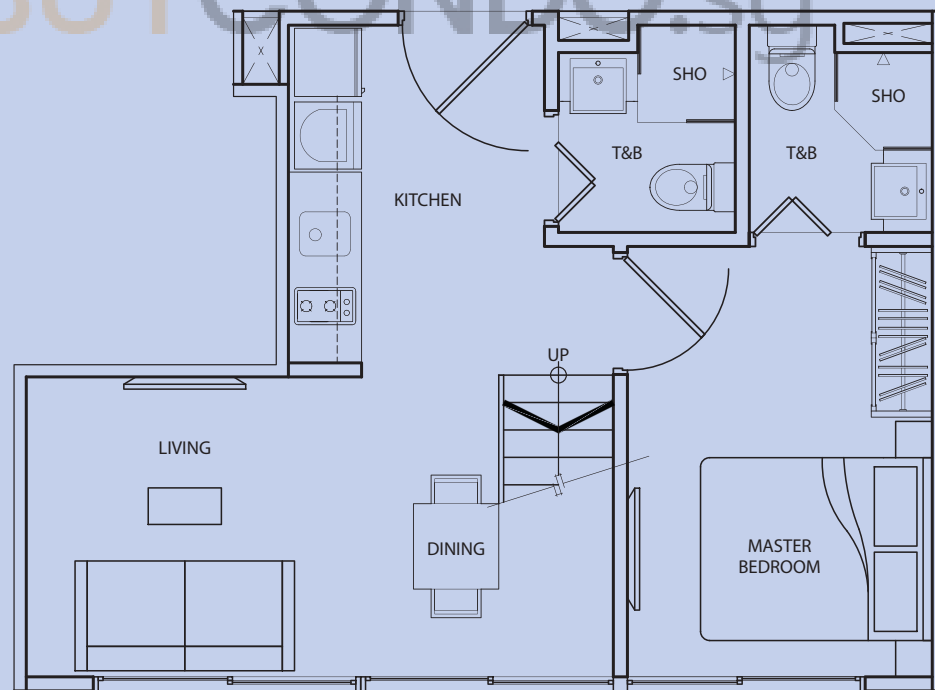

Inclusive of Roof Terrace, AC Ledge

upper floor

lower floor

TYPE C-P5I

2 Bedroom
+ 3 Bathroom
67 sq m / 721 sq ft

#05-40

Inclusive of Roof Terrace, AC Ledge

upper floor