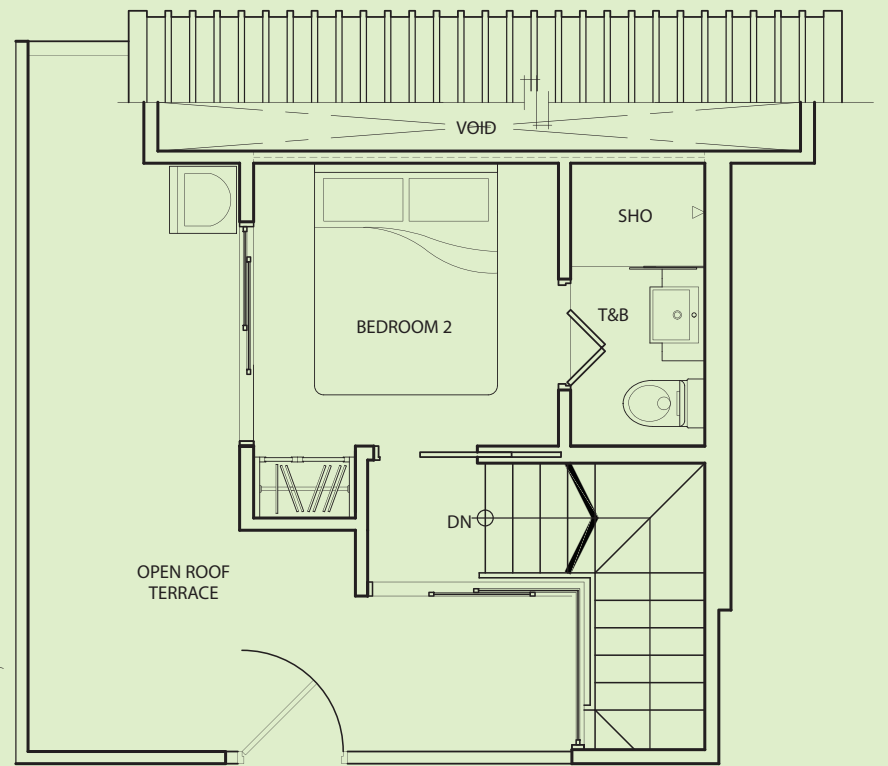

upper floor