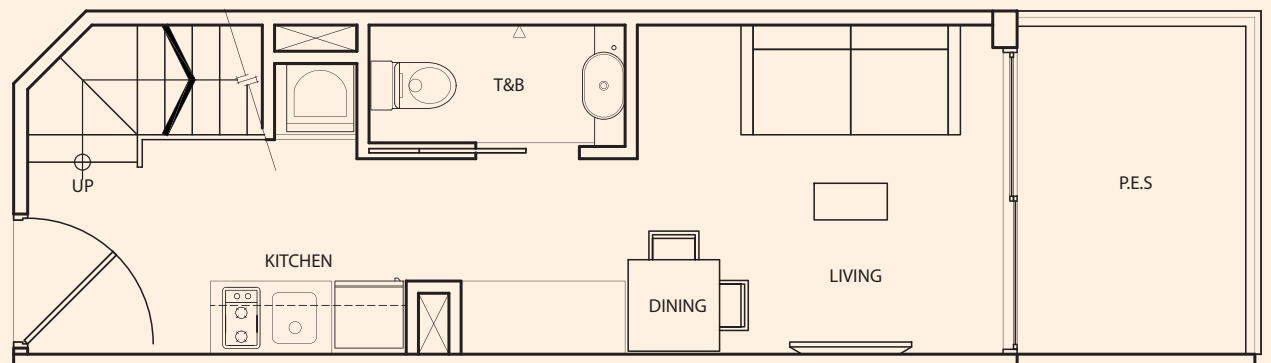

TYPE A-1P

1 Bedroom
+ 2 Bathroom
59 sq m / 635 sq ft

#01-27

Inclusive of Balcony, PES,
AC Ledge

upper floor

lower floor

TYPE **A-1Q**

1 Bedroom
+ 2 Bathroom
59 sq m / 635 sq ft