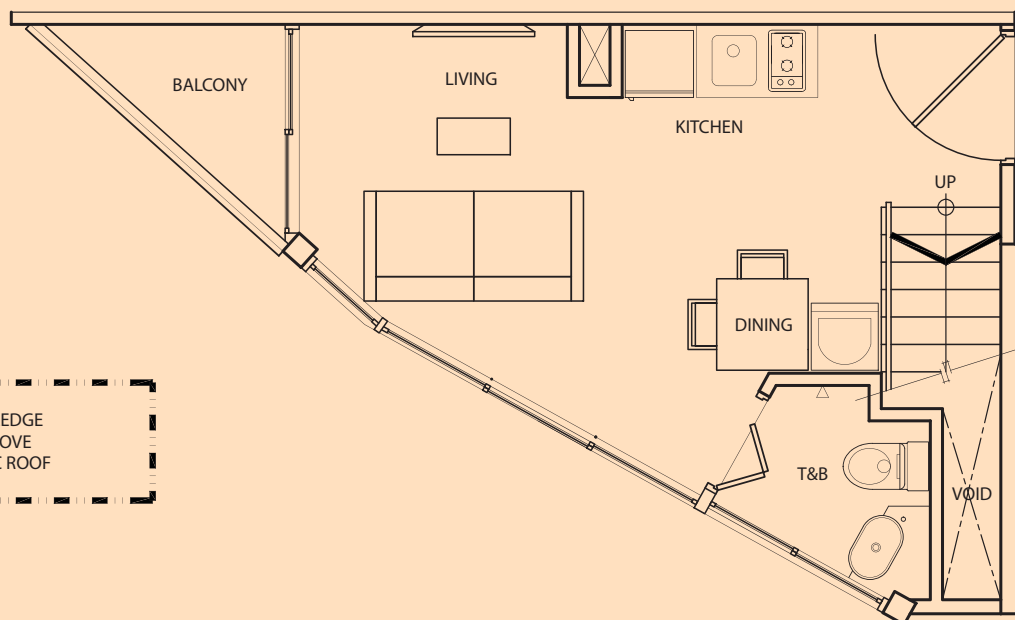

lower floor