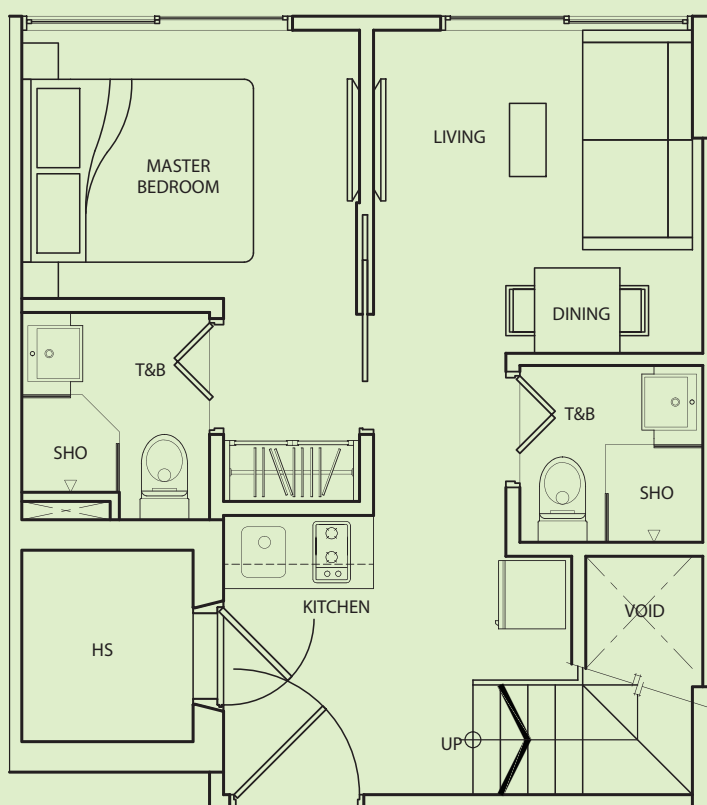

upper floor

TYPE B-P5D

2 Bedroom
+ 3 Bathroom
65 sq m / 700 sq ft

#05-04

Inclusive of Roof Terrace,
AC Ledge

lower floor

upper floor

5TH STOREY