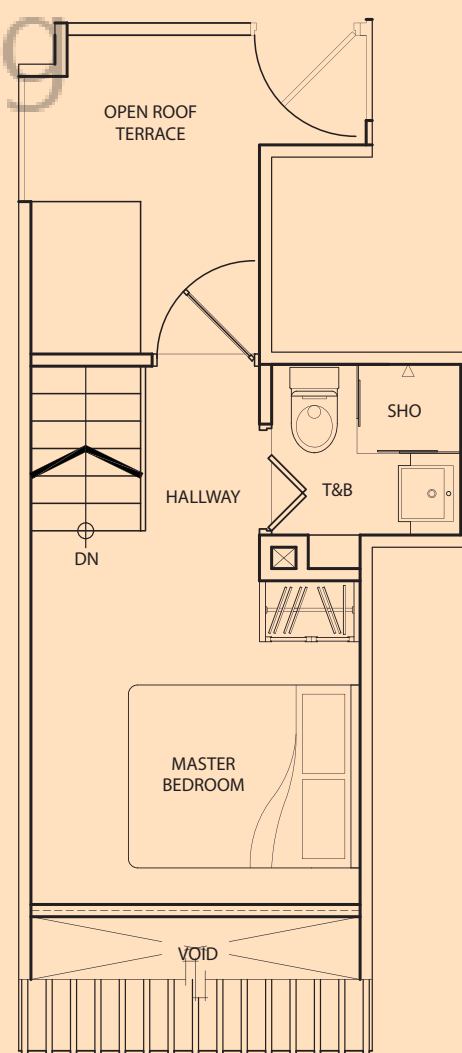

upper floor

TYPE **A-P5H**

1 Bedroom
+ 2 Bathroom
48 sq m / 517 sq ft

#05-17

Inclusive of Roof Terrace,
Balcony, AC Ledge

lower floor

upper floor

BLOCK A