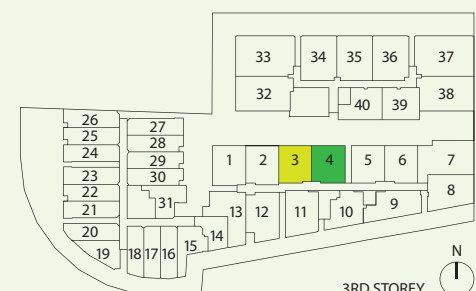

TYPE B-3C

1 Bedroom
+ 2 Bathroom
37 sq m / 398 sq ft

#03-03
#04-03

Inclusive of AC Ledge

TYPE B-3D

1 Bedroom
+ 2 Bathroom
37 sq m / 398 sq ft

#03-04
#04-04

Inclusive of AC Ledge

3RD STOREY