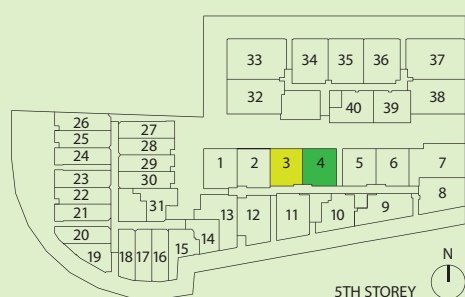

upper floor

TYPE B-P5D

2 Bedroom
+ 3 Bathroom
65 sq m / 700 sq ft

#05-04

Inclusive of Roof Terrace,
AC Ledge

lower floor

upper floor

5TH STOREY