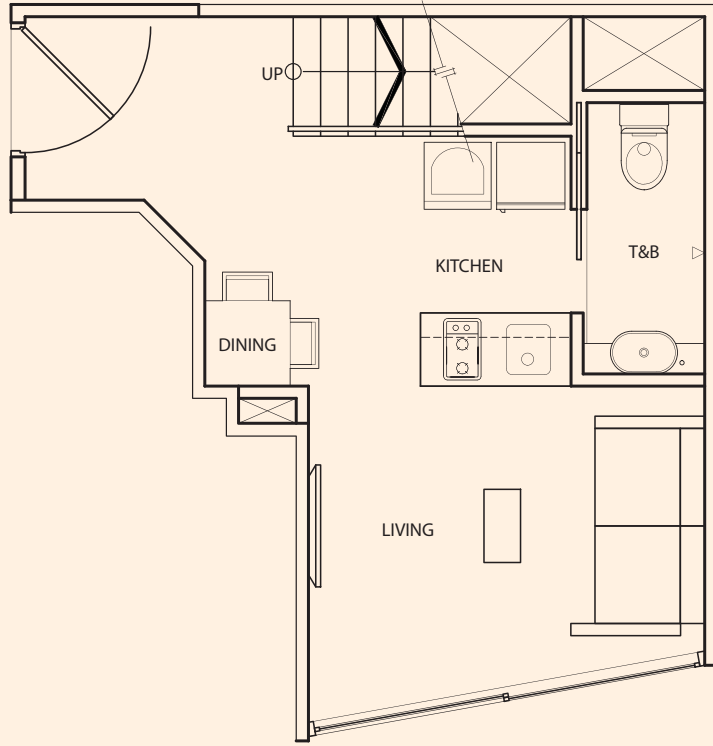

TYPE **A-3E**

1 Bedroom
+ 2 Bathroom
50 sq m / 538 sq ft

#03-14

Inclusive of AC Ledge

lower floor