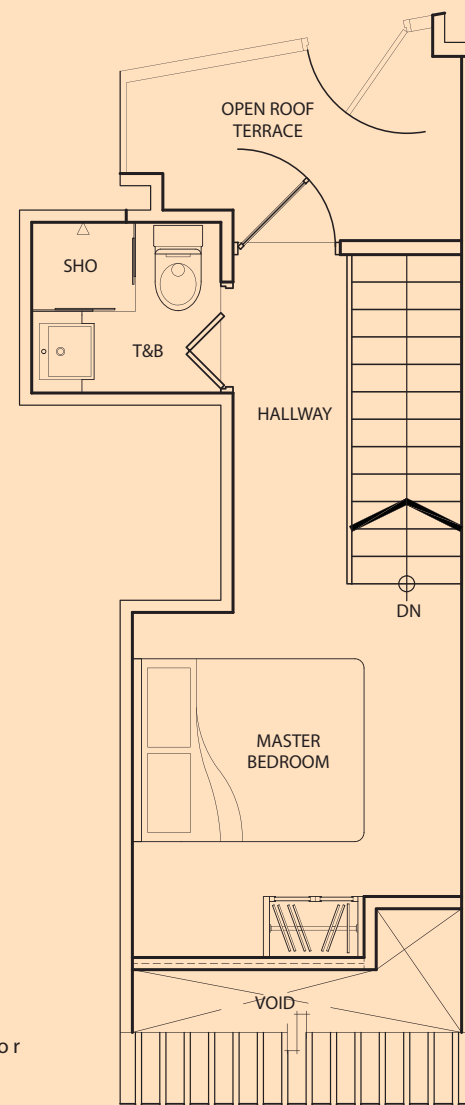

upper floor