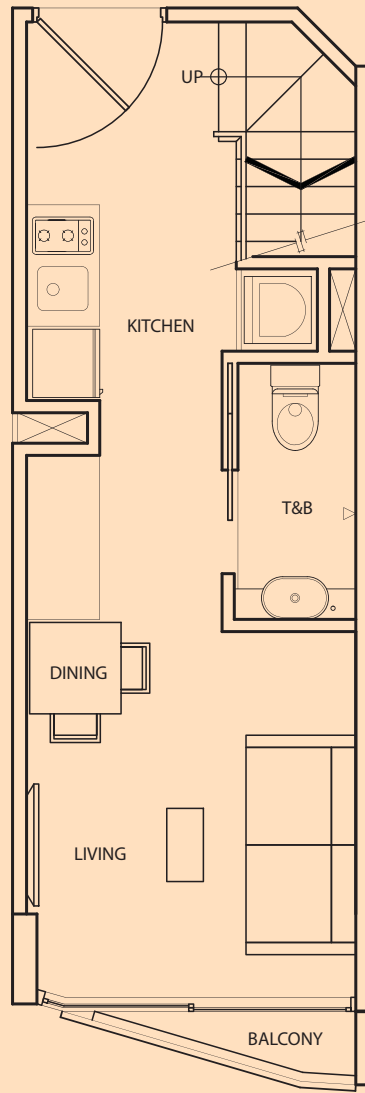

TYPE A-P5I

1 Bedroom
+ 2 Bathroom
47 sq m / 506 sq ft

#05-18

Inclusive of Roof Terrace,
Balcony, AC Ledge

lower floor

upper floor

TYPE A-P5J

1 Bedroom
+ 2 Bathroom
52 sq m / 560 sq ft