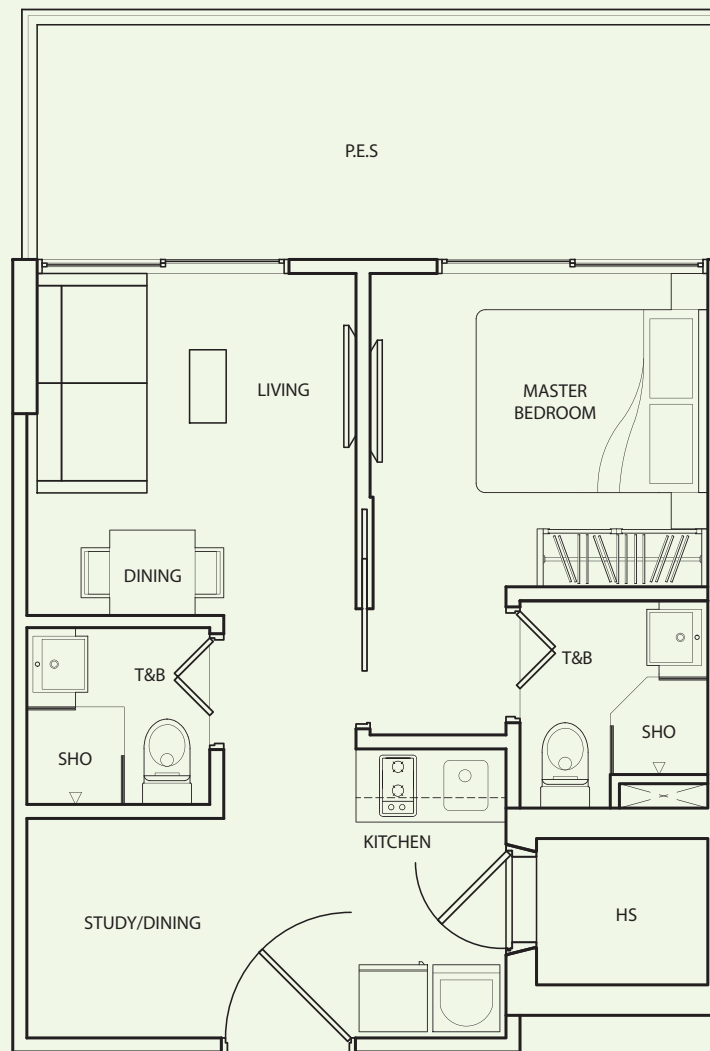

TYPE B-2D

1 Bedroom
+ 2 Bathroom
49 sq m / 527 sq ft

#02-04

Inclusive of PES, AC Ledge

TYPE B-2C

1 Bedroom
+ 2 Bathroom
49 sq m / 527 sq ft

#02-05

Inclusive of PES, AC Ledge