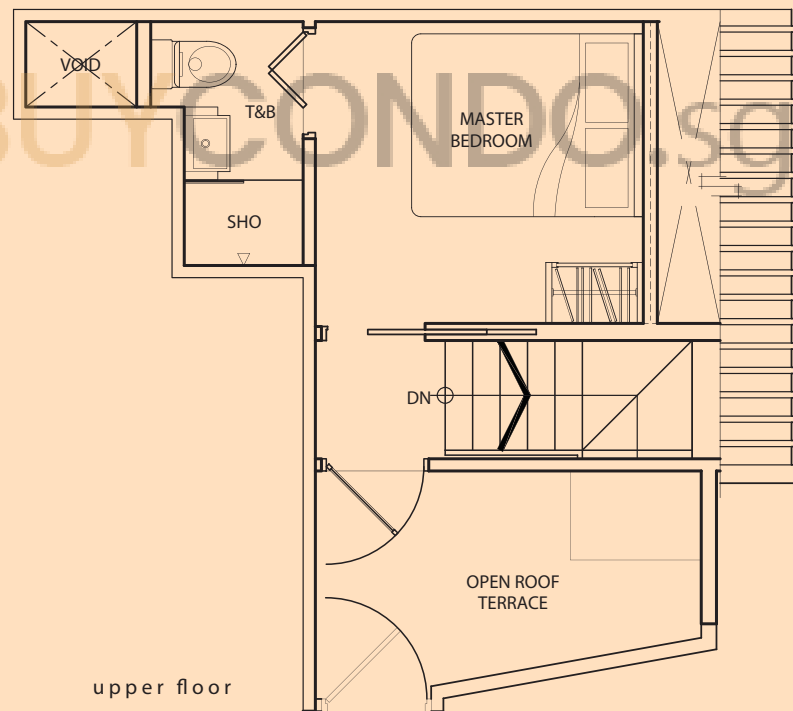

TYPE **A-P5S**

1 Bedroom
+ 2 Bathroom
50 sq m / 538 sq ft

#05-31

Inclusive of Roof Terrace,
Balcony, AC Ledge