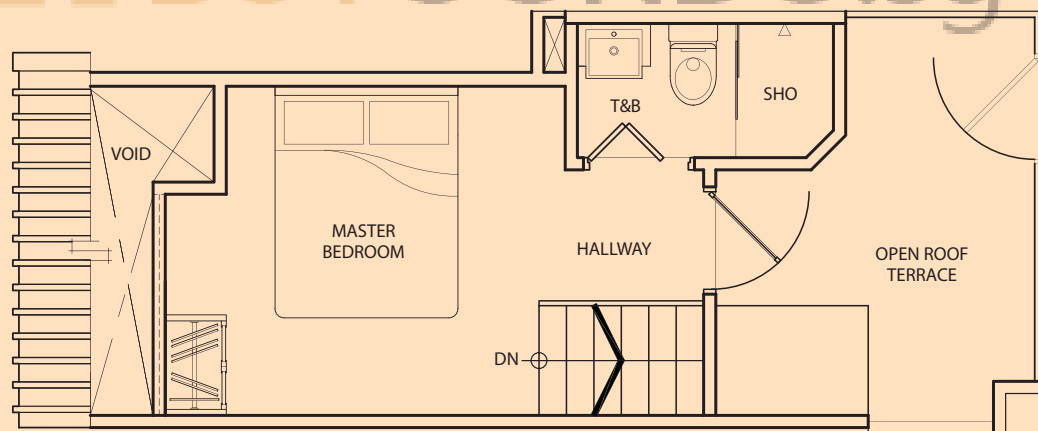

TYPE A-P5MA

1 Bedroom
+ 2 Bathroom
52 sq m / 560 sq ft

#05-23

#05-24

Inclusive of Roof Terrace,
Balcony, AC Ledge

upper floor