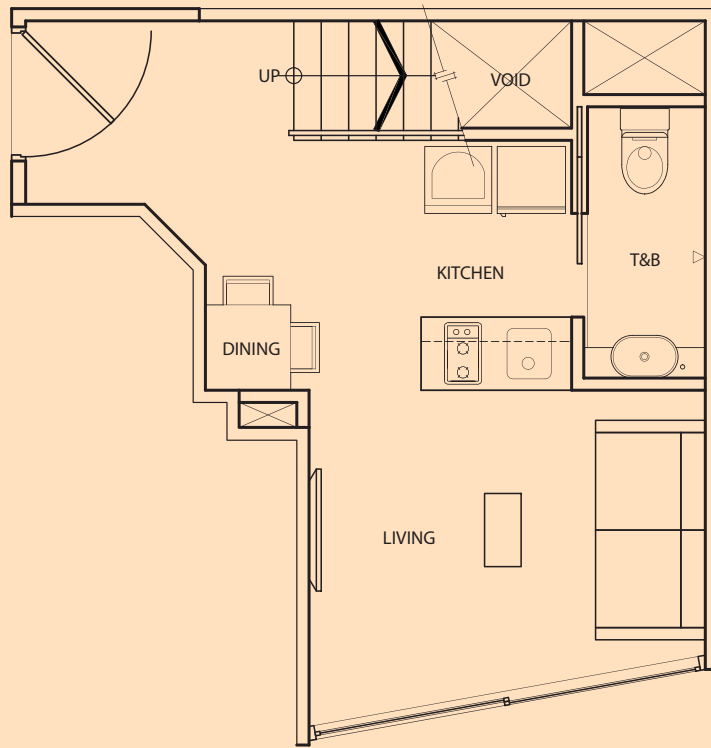

BLOCK A

TYPE A-P5E

1 Bedroom
+ 2 Bathroom
48 sq m / 517 sq ft

#05-14

Inclusive of Roof Terrace,
AC Ledge

lower floor