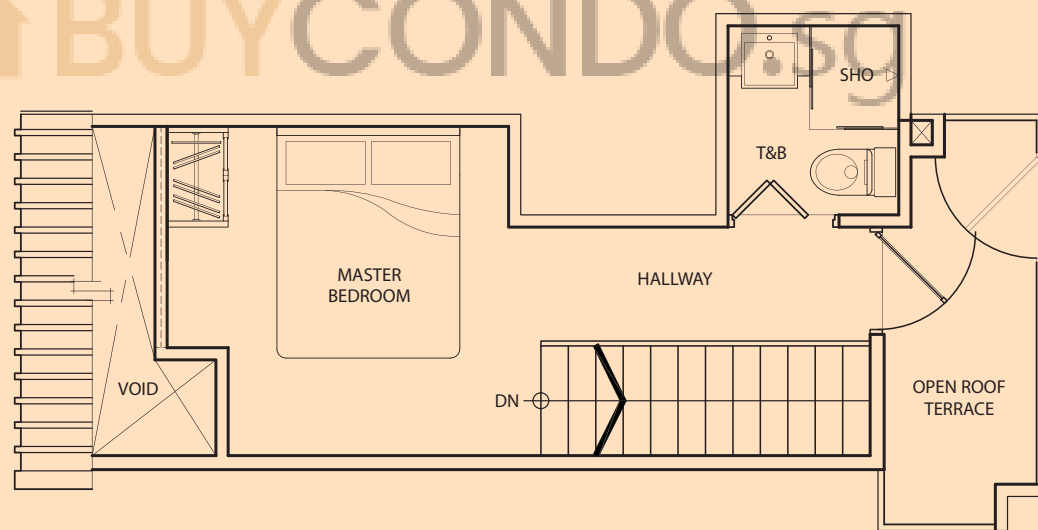

upper floor

lower floor

TYPE **A-P5L**

1 Bedroom
+ 2 Bathroom
51 sq m / 549 sq ft

#05-21

Inclusive of Roof Terrace,
Balcony, AC Ledge

upper floor

lower floor