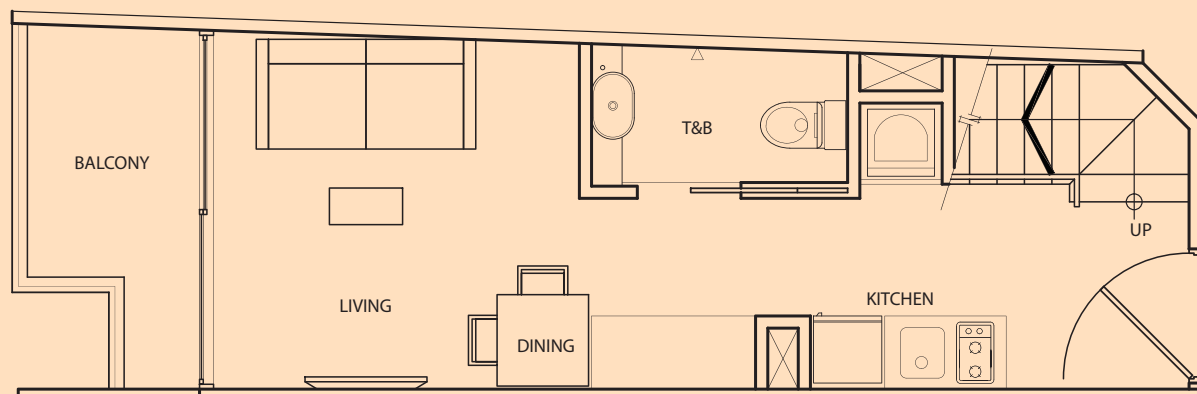

TYPE **A-P5N**

1 Bedroom
+ 2 Bathroom
51 sq m / 549 sq ft

#05-25

Inclusive of Roof Terrace,
Balcony, AC Ledge

TYPE **A-P50**

1 Bedroom
+ 2 Bathroom
53 sq m / 570 sq ft

#05-26

Inclusive of Roof Terrace,
Balcony, AC Ledge