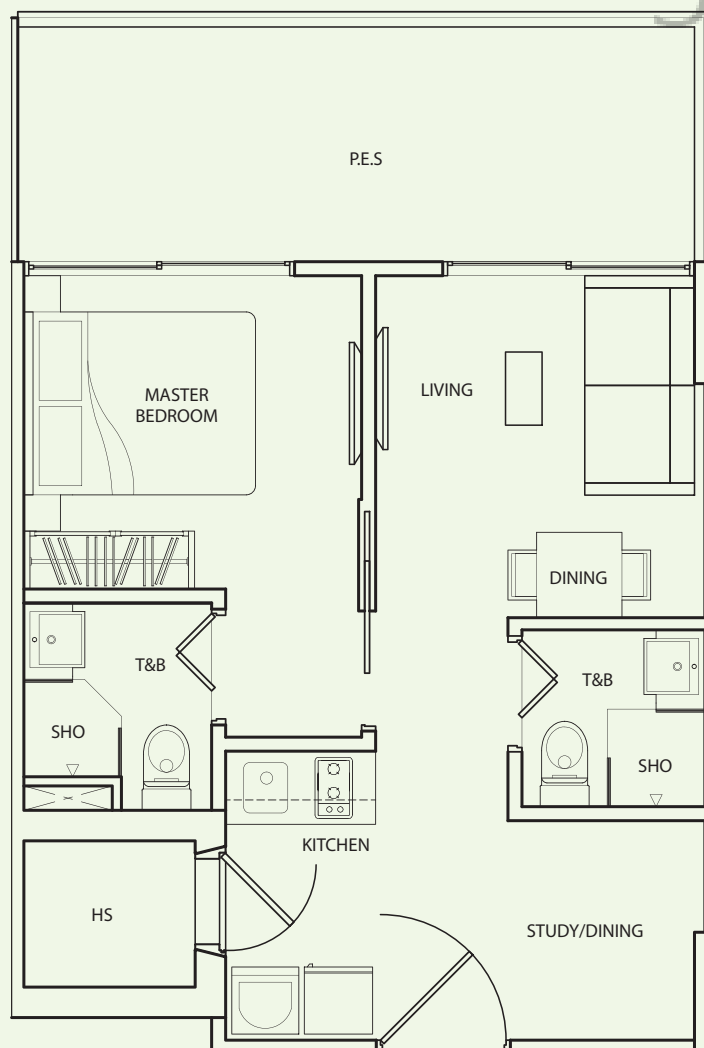

TYPE B-2D

1 Bedroom
+ 2 Bathroom
49 sq m / 527 sq ft

#02-04

Inclusive of PES, AC Ledge