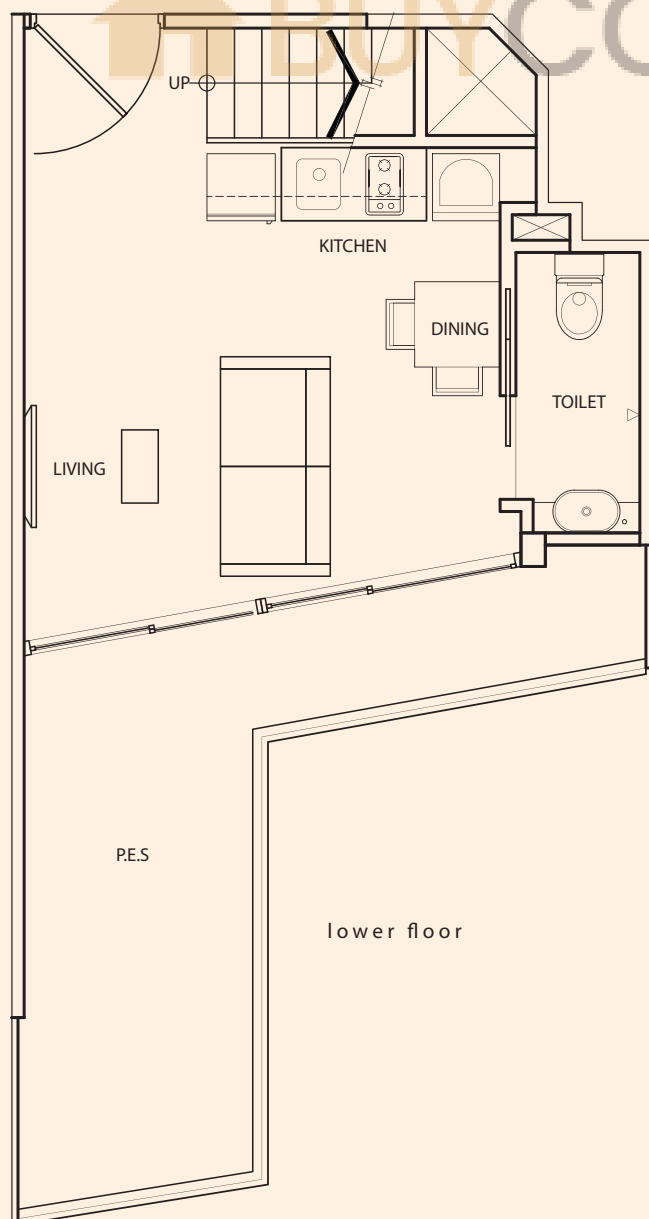

BLOCK A

TYPE A-1E

1 Bedroom
+ 2 Bathroom
53 sq m / 570 sq ft

#01-14

Inclusive of PES, AC Ledge

lower floor

upper floor

TYPE A-1F

1 Bedroom
+ 2 Bathroom
66 sq m / 710 sq ft

#01-15

Inclusive of Balcony,
PES, AC Ledge

lower floor

upper floor

1ST STOREY

TYPE A-1G

1 Bedroom
+ 2 Bathroom
55 sq m / 592 sq ft