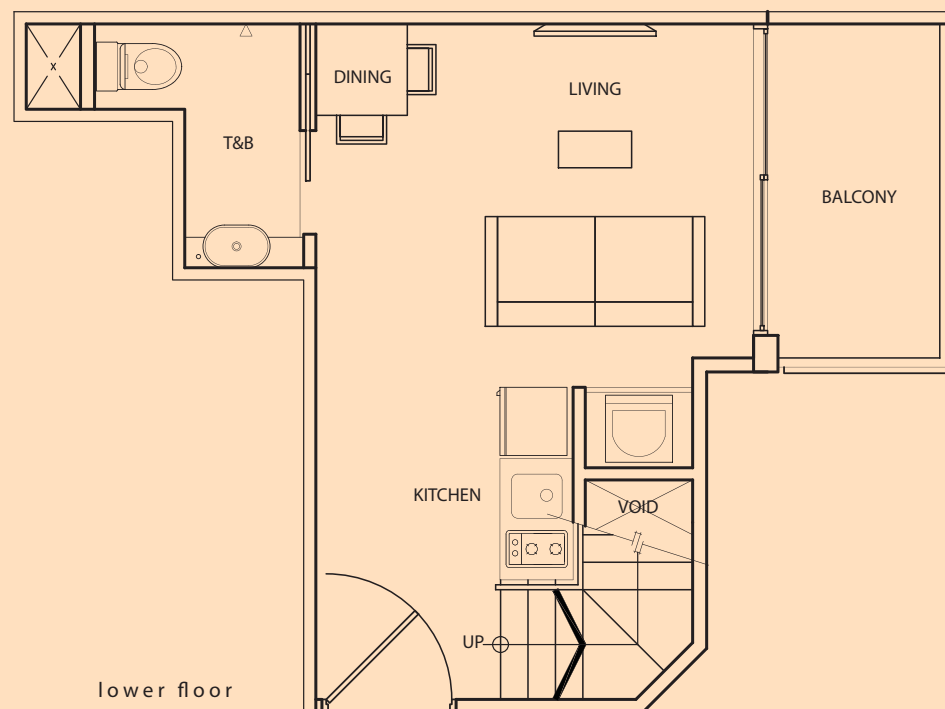

upper floor

lower floor