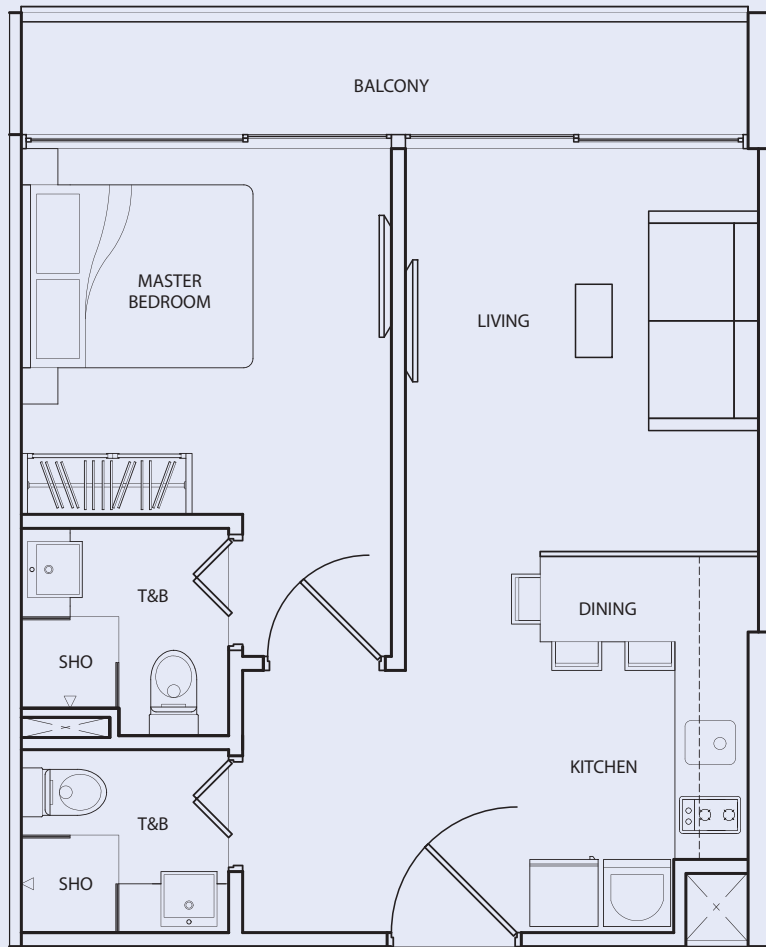

TYPE C-3E

1 Bedroom
+ 2 Bathroom
48 sq m / 517 sq ft

#03-36

Inclusive of Balcony, AC Ledge