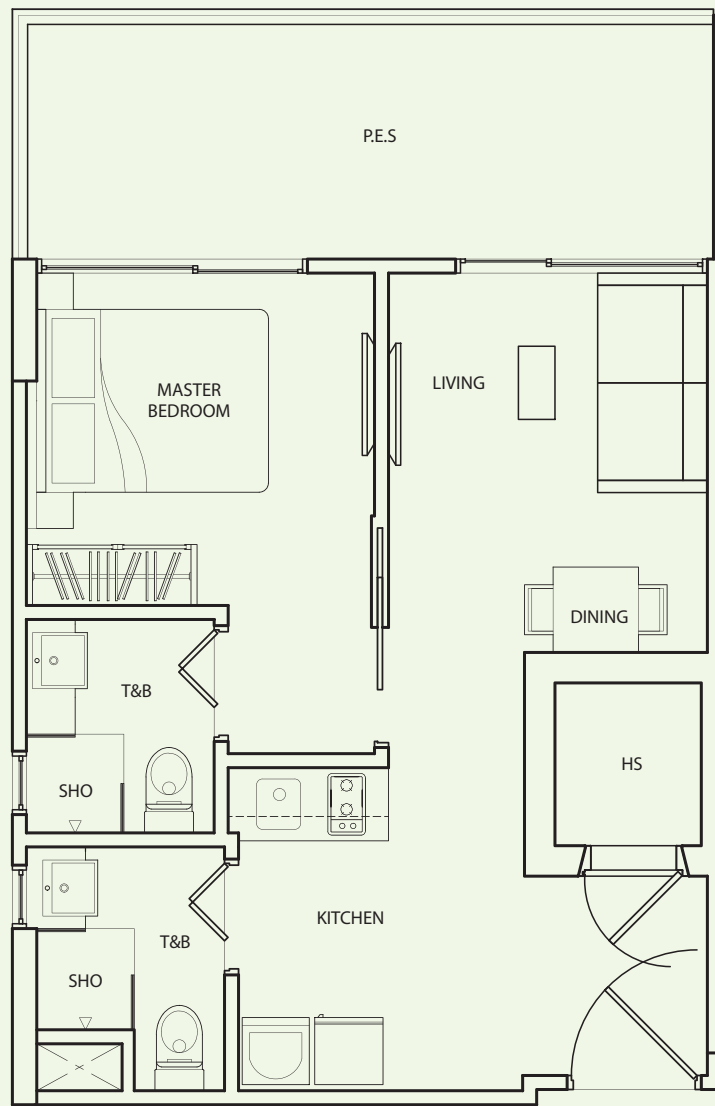

1 Bedroom
+ 2 Bathroom
47 sq m / 506 sq ft

#01-13

Inclusive of PES, AC Ledge

1ST STOREY

TYPE B-2A

1 Bedroom
+ 2 Bathroom
53 sq m / 570 sq ft

#02-01

Inclusive of PES, AC Ledge