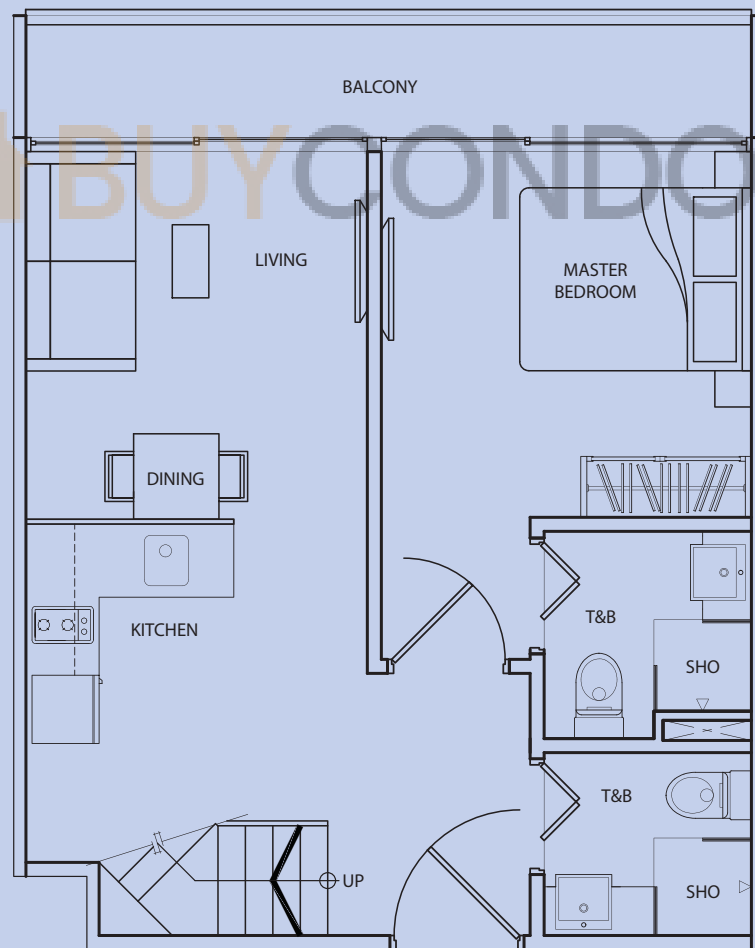

lower floor