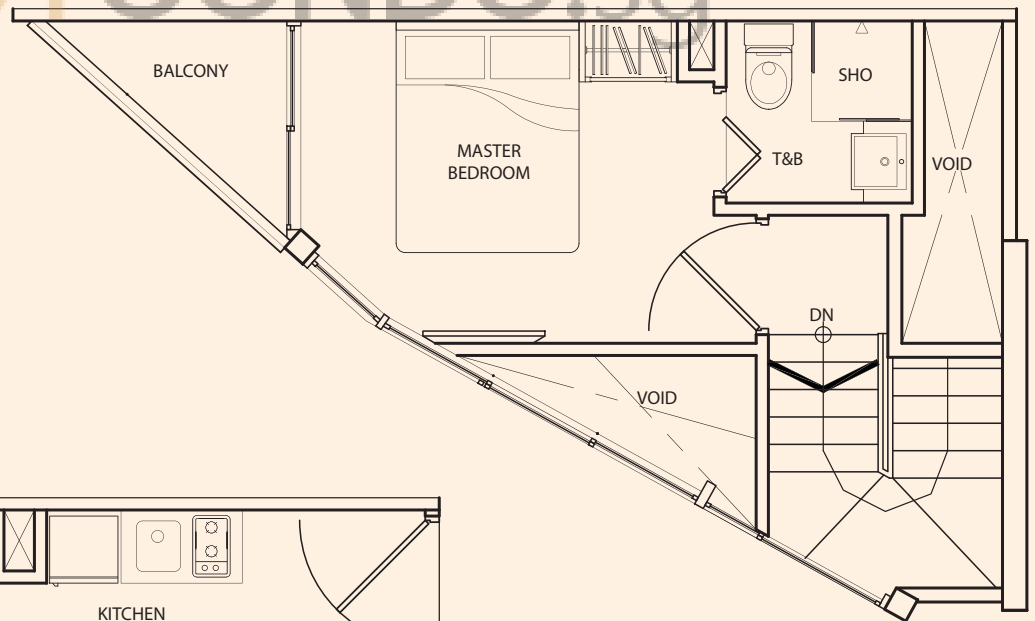

lower floor

upper floor

TYPE A-1J

1 Bedroom
+ 2 Bathroom
60 sq m / 646 sq ft

#01-19

Inclusive of Balcony, PES,
AC Ledge

lower floor

upper floor