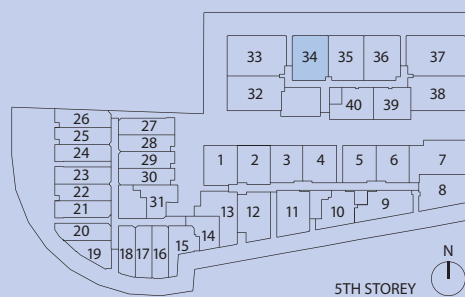

2 Bedroom
+ 3 Bathroom
80 sq m / 861 sq ft

#05-34

Inclusive of Balcony, Roof Terrace,
AC Ledge

upper floor

lower floor

TYPE C-P5D

2 Bedroom
 + 3 Bathroom
 78 sq m / 840 sq ft

#05-35