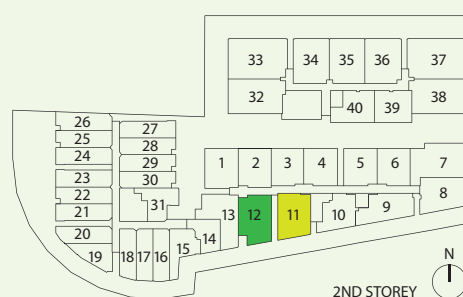

#02-11

Inclusive of Balcony, AC Ledge

TYPE **B-2J**

1 Bedroom
+ 2 Bathroom
46 sq m / 495 sq ft

#02-12

Inclusive of Balcony, AC Ledge

TYPE B-2K

1 Bedroom
+ 2 Bathroom
45 sq m / 484 sq ft