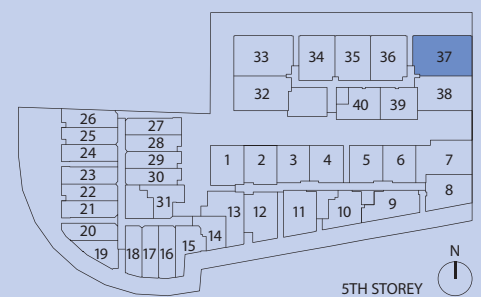

lower floor

TYPE C-P5F

3 Bedroom
 + 3 Bathroom
 + 1 Study Room
 117 sq m / 1259 sq ft

#05-37

Inclusive of Balcony, Roof Terrace,
 AC Ledge

upper floor

lower floor

TYPE C-P5G