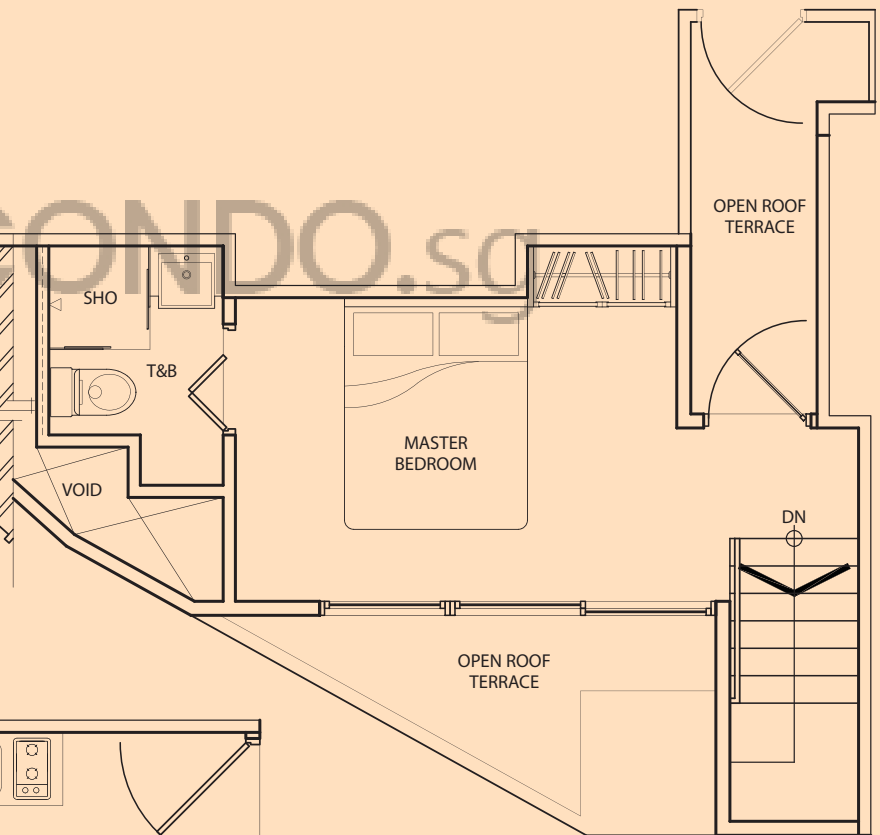

#05-19

Inclusive of Roof Terrace,
Balcony, AC Ledge

lower floor

upper floor

TYPE **A-P5K**

1 Bedroom
+ 2 Bathroom
50 sq m / 538 sq ft

#05-20

Inclusive of Roof Terrace,
Balcony, AC Ledge