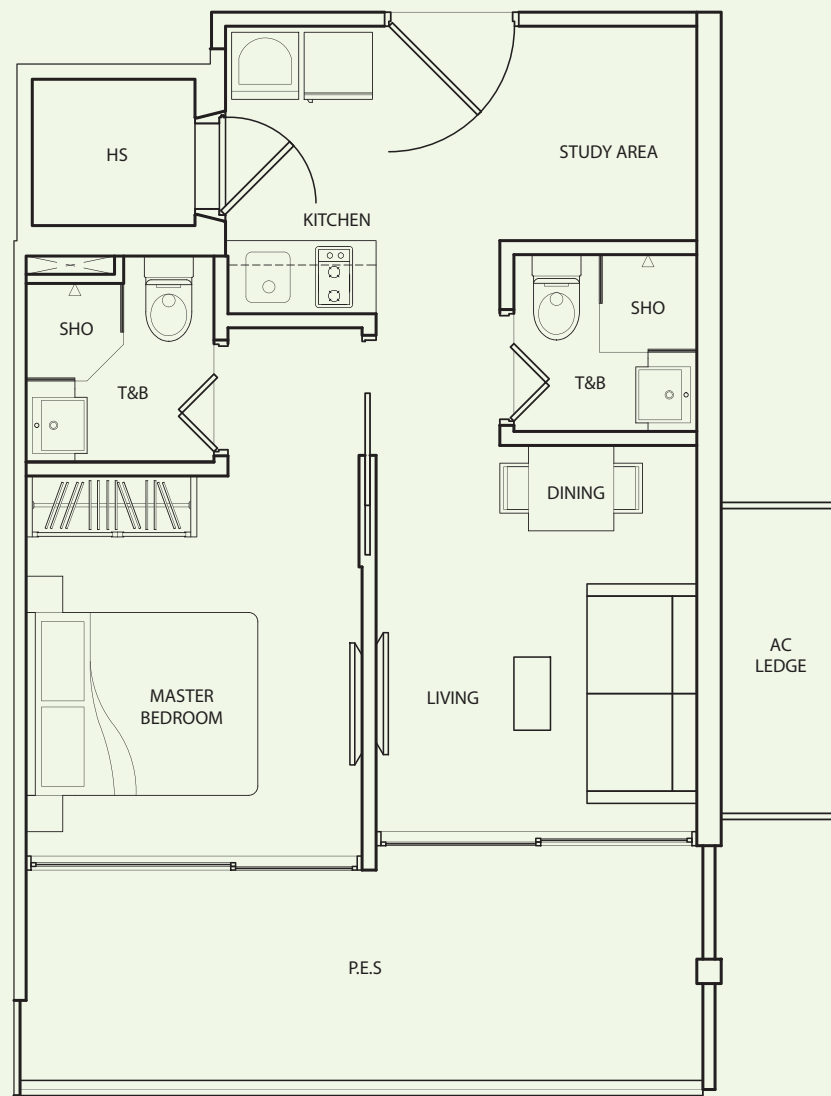

1 Bedroom
+ 2 Bathroom
49 sq m / 527 sq ft

#01-11

Inclusive of PES, AC Ledge

TYPE **A-1C**

1 Bedroom
+ 2 Bathroom
52 sq m / 560 sq ft

#01-12

Inclusive of PES, AC Ledge

TYPE **B-1D**