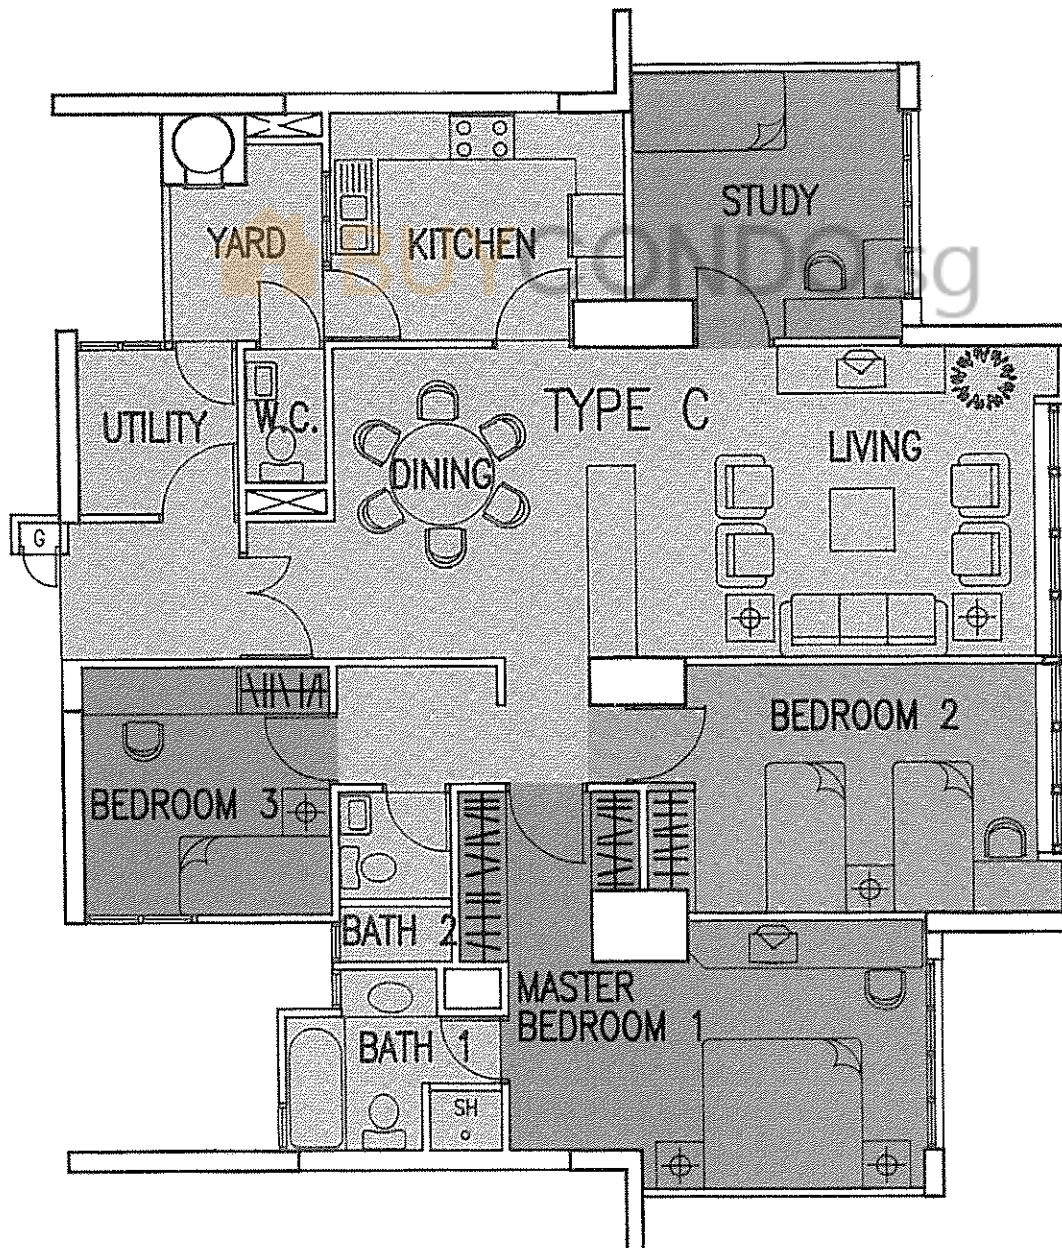

TYPE A1

1,302 SQ FT
3 bedrooms plus utility

TYPE A2

1,281 SQ FT
3 bedrooms plus utility

KIM SENG ROAD

RIVER VALLEY ROAD

KIM SENG WALK

ZION ROAD

TYPE B

1,507 SQ FT
3 bedrooms plus utility

 BUYCOND

TYPE B1

1,507 SQ FT
3 bedrooms plus utility

TYPE C

1,561/1,550 SQ FT
 3 bedrooms plus study plus utility

TYPE D

893 SQ FT
2 bedrooms

TYPE E1

1,345 SQ FT
3 bedrooms plus utility

TYPE E2

1,345 SQ FT
3 bedrooms plus utility