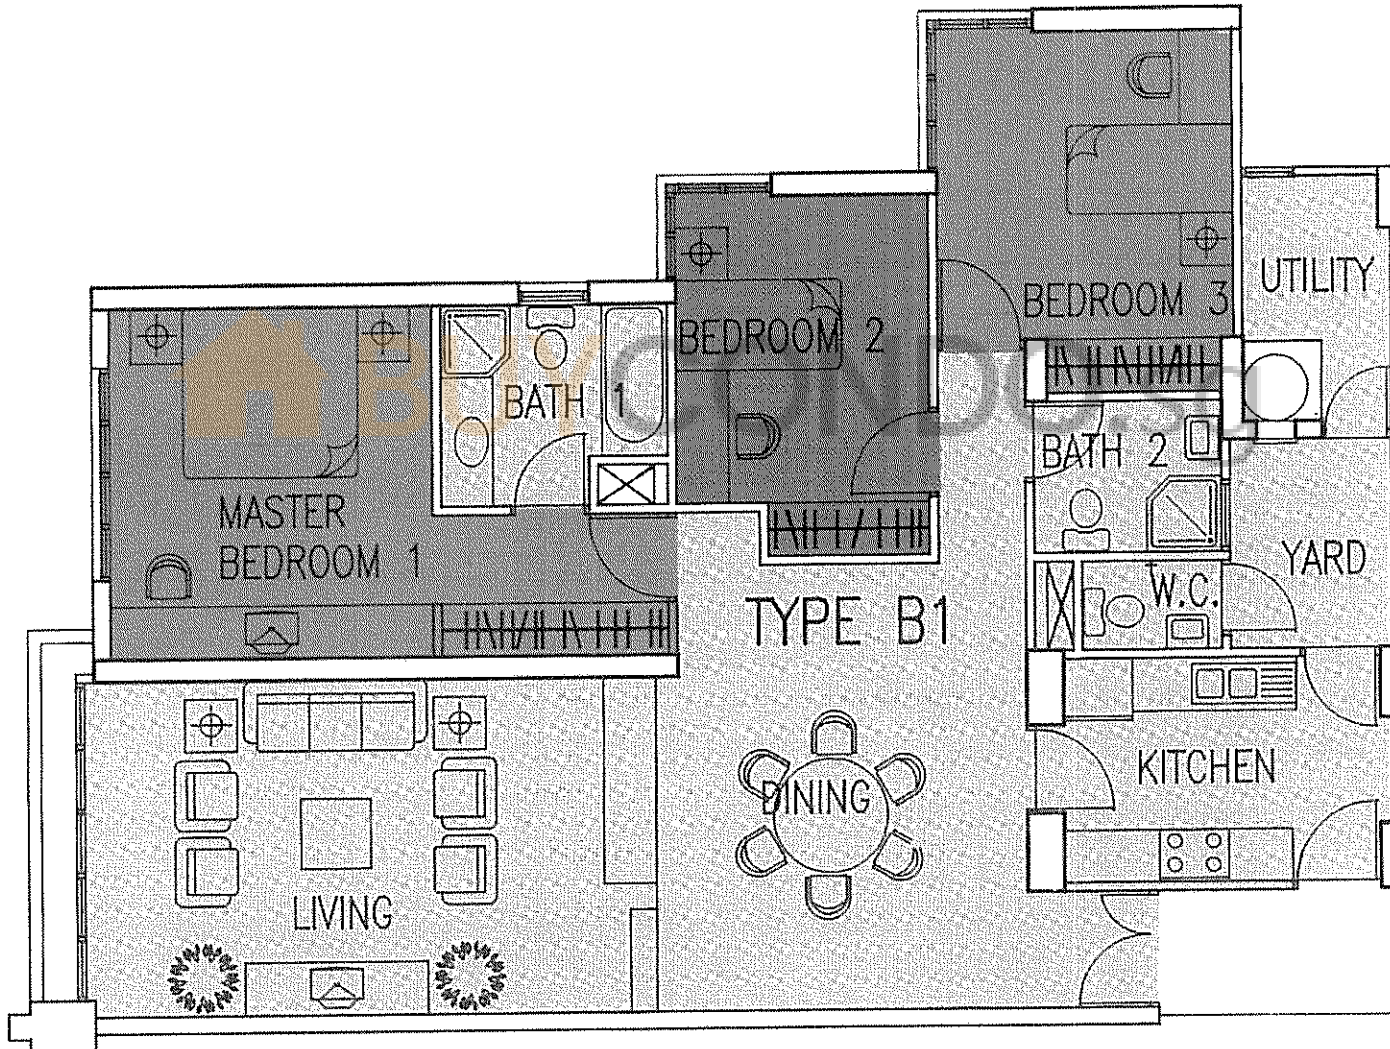

TYPE A1

1,302 SQ FT
3 bedrooms plus utility

TYPE A2

1,281 SQ FT
3 bedrooms plus utility

KIM SENG ROAD

RIVER VALLEY ROAD

KIM SENG WALK

ZION ROAD

TYPE B

1,507 SQ FT
3 bedrooms plus utility

 BUYCOND

TYPE B1

1,507 SQ FT
3 bedrooms plus utility

TYPE C

1,561/1,550 SQ FT
 3 bedrooms plus study plus utility

TYPE D

893 SQ FT
2 bedrooms

TYPE E1

1,345 SQ FT
3 bedrooms plus utility

TYPE E2

1,345 SQ FT
3 bedrooms plus utility