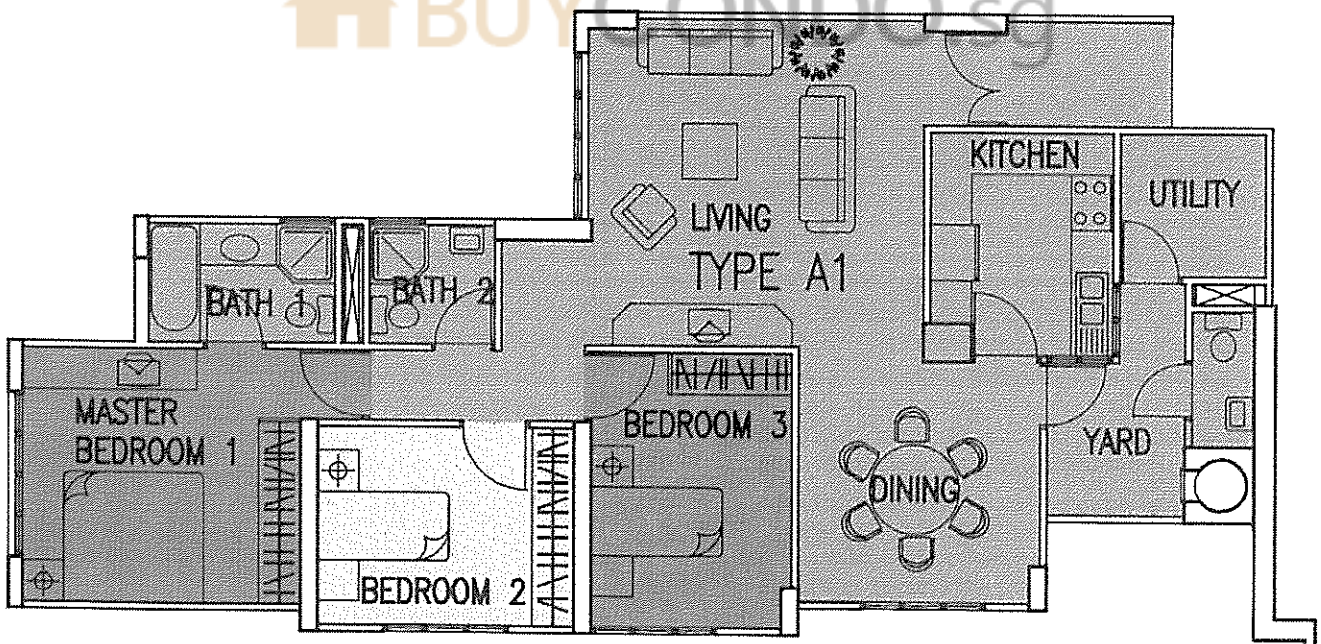

TYPE A1

1,302 SQ FT
3 bedrooms plus utility

TYPE A2

1,281 SQ FT
3 bedrooms plus utility

KIM SENG ROAD

RIVER VALLEY ROAD

KIM SENG WALK

ZION ROAD

TYPE B

1,507 SQ FT
3 bedrooms plus utility

 BUYCOND

TYPE B1

1,507 SQ FT
3 bedrooms plus utility

TYPE C

1,561/1,550 SQ FT
 3 bedrooms plus study plus utility

TYPE D

893 SQ FT
2 bedrooms

TYPE E1

1,345 SQ FT
3 bedrooms plus utility

TYPE E2

1,345 SQ FT
3 bedrooms plus utility