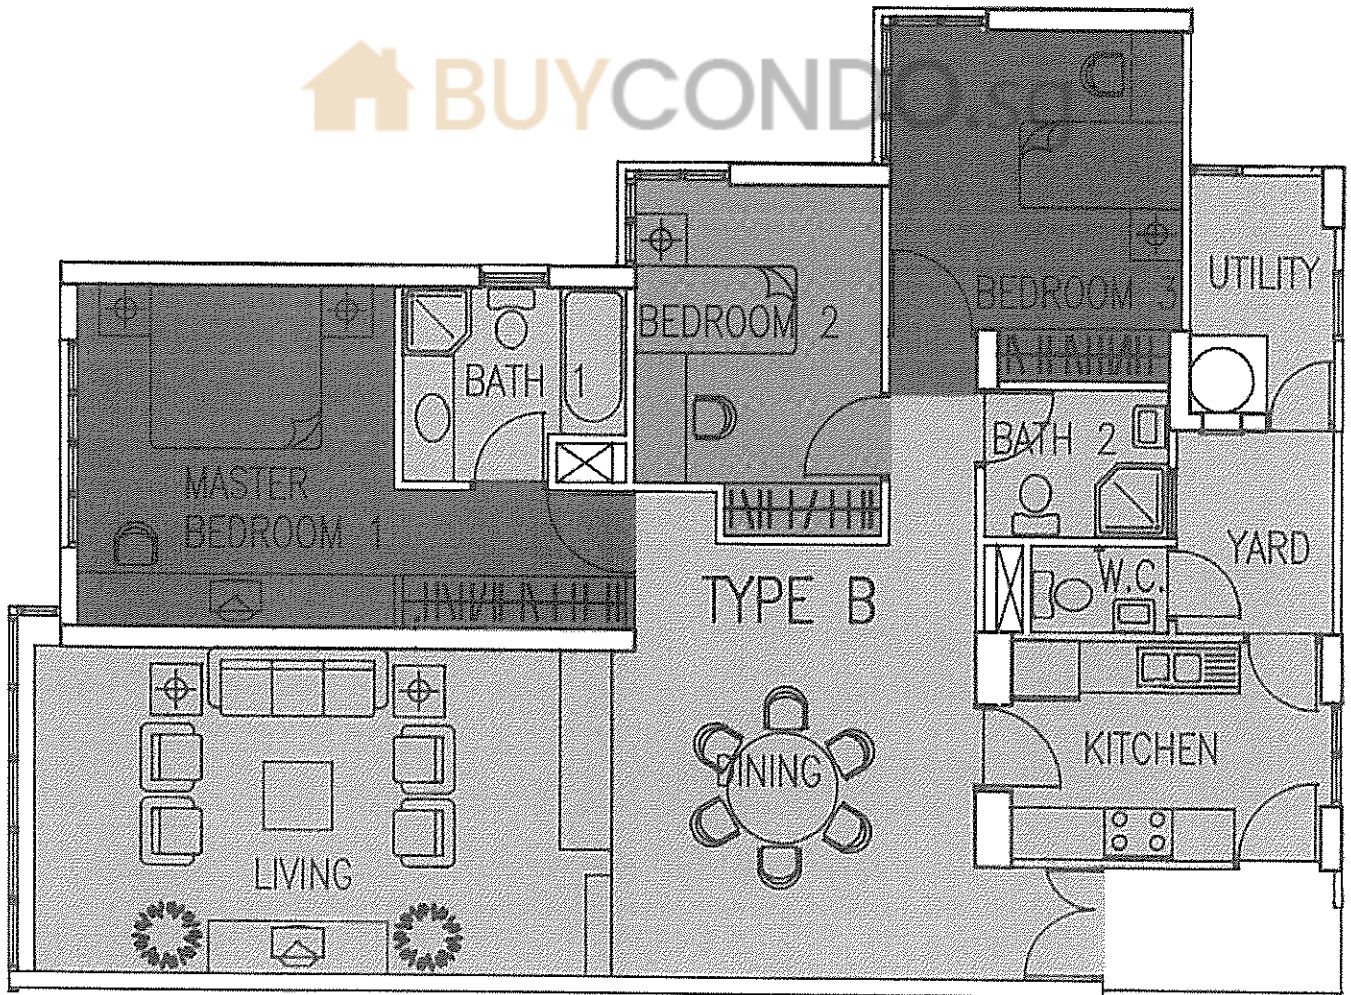

TYPE A1

1,302 SQ FT
3 bedrooms plus utility

TYPE A2

1,281 SQ FT
3 bedrooms plus utility

KIM SENG ROAD

RIVER VALLEY ROAD

KIM SENG WALK

ZION ROAD

TYPE B

1,507 SQ FT
3 bedrooms plus utility

 BUYCOND

TYPE B1

1,507 SQ FT
3 bedrooms plus utility

TYPE C

1,561/1,550 SQ FT
 3 bedrooms plus study plus utility

TYPE D

893 SQ FT
2 bedrooms

TYPE E1

1,345 SQ FT
3 bedrooms plus utility

TYPE E2

1,345 SQ FT
3 bedrooms plus utility