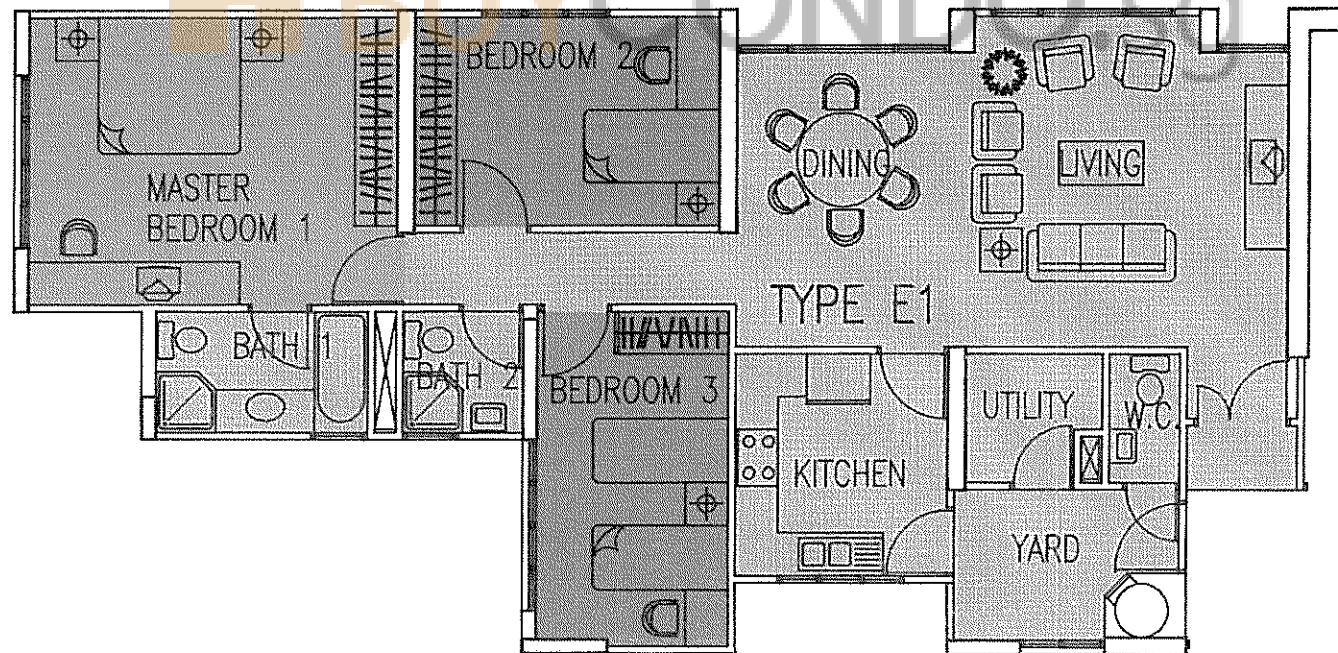

TYPE A1

1,302 SQ FT
3 bedrooms plus utility

TYPE A2

1,281 SQ FT
3 bedrooms plus utility

KIM SENG ROAD

RIVER VALLEY ROAD

KIM SENG WALK

ZION ROAD

TYPE B

1,507 SQ FT
3 bedrooms plus utility

 BUYCOND

TYPE B1

1,507 SQ FT
3 bedrooms plus utility

TYPE C

1,561/1,550 SQ FT
 3 bedrooms plus study plus utility

TYPE D

893 SQ FT
2 bedrooms

TYPE E1

1,345 SQ FT
3 bedrooms plus utility

TYPE E2

1,345 SQ FT
3 bedrooms plus utility