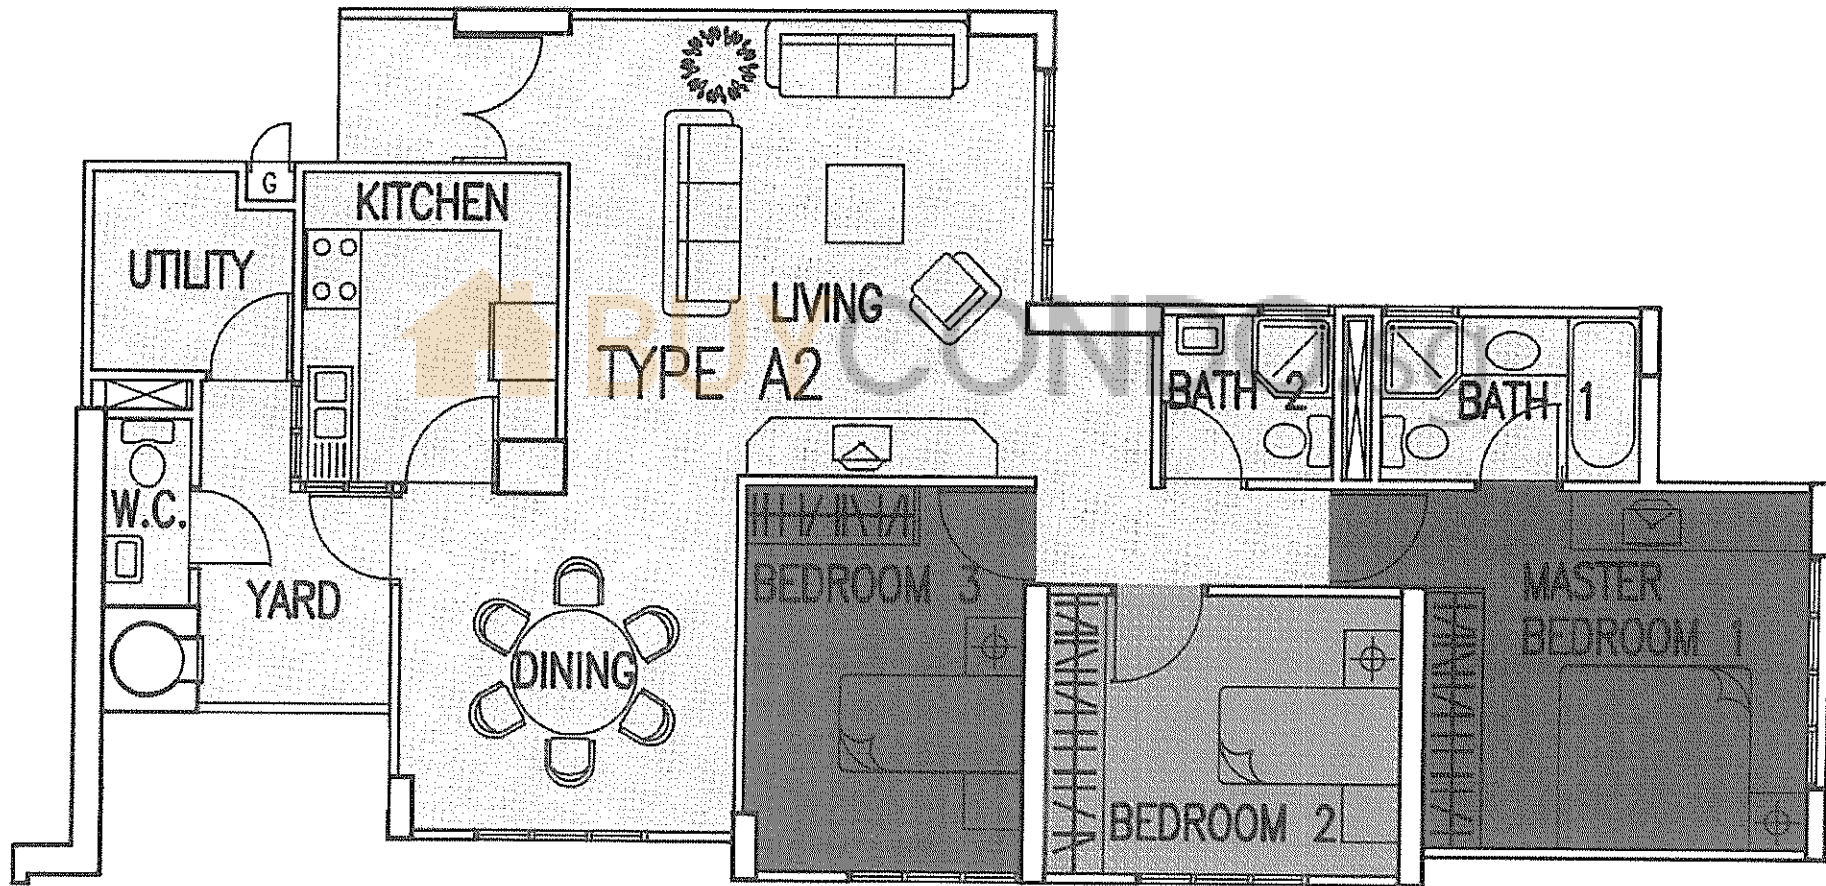

TYPE A1

1,302 SQ FT
3 bedrooms plus utility

TYPE A2

1,281 SQ FT
3 bedrooms plus utility

KIM SENG ROAD

RIVER VALLEY ROAD

KIM SENG WALK

ZION ROAD

TYPE B

1,507 SQ FT
3 bedrooms plus utility

 BUYCOND

TYPE B1

1,507 SQ FT
3 bedrooms plus utility

TYPE C

1,561/1,550 SQ FT
 3 bedrooms plus study plus utility

TYPE D

893 SQ FT
2 bedrooms

TYPE E1

1,345 SQ FT
3 bedrooms plus utility

TYPE E2

1,345 SQ FT
3 bedrooms plus utility