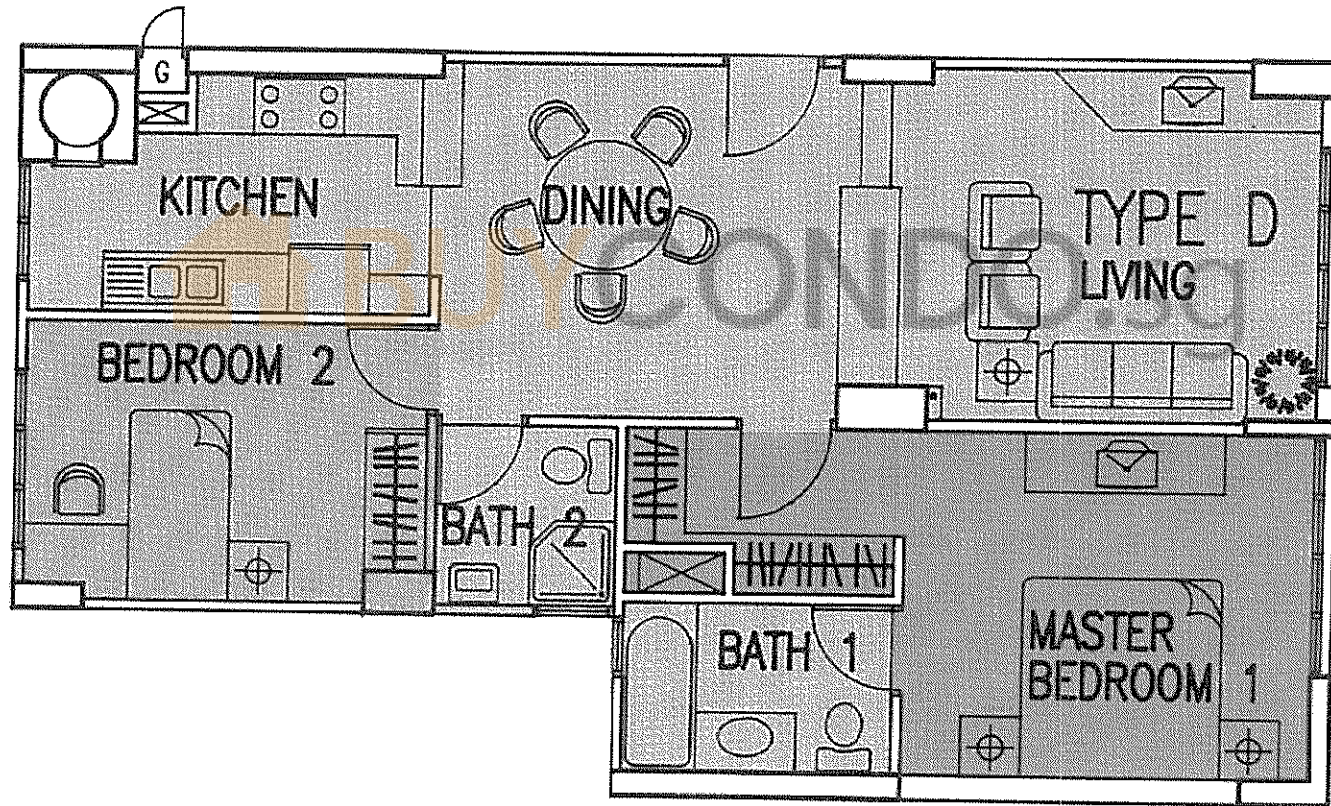

TYPE A1

1,302 SQ FT
3 bedrooms plus utility

TYPE A2

1,281 SQ FT
3 bedrooms plus utility

KIM SENG ROAD

RIVER VALLEY ROAD

KIM SENG WALK

ZION ROAD

TYPE B

1,507 SQ FT
3 bedrooms plus utility

 BUYCOND

TYPE B1

1,507 SQ FT
3 bedrooms plus utility

TYPE C

1,561/1,550 SQ FT
 3 bedrooms plus study plus utility

TYPE D

893 SQ FT
2 bedrooms

TYPE E1

1,345 SQ FT
3 bedrooms plus utility

TYPE E2

1,345 SQ FT
3 bedrooms plus utility