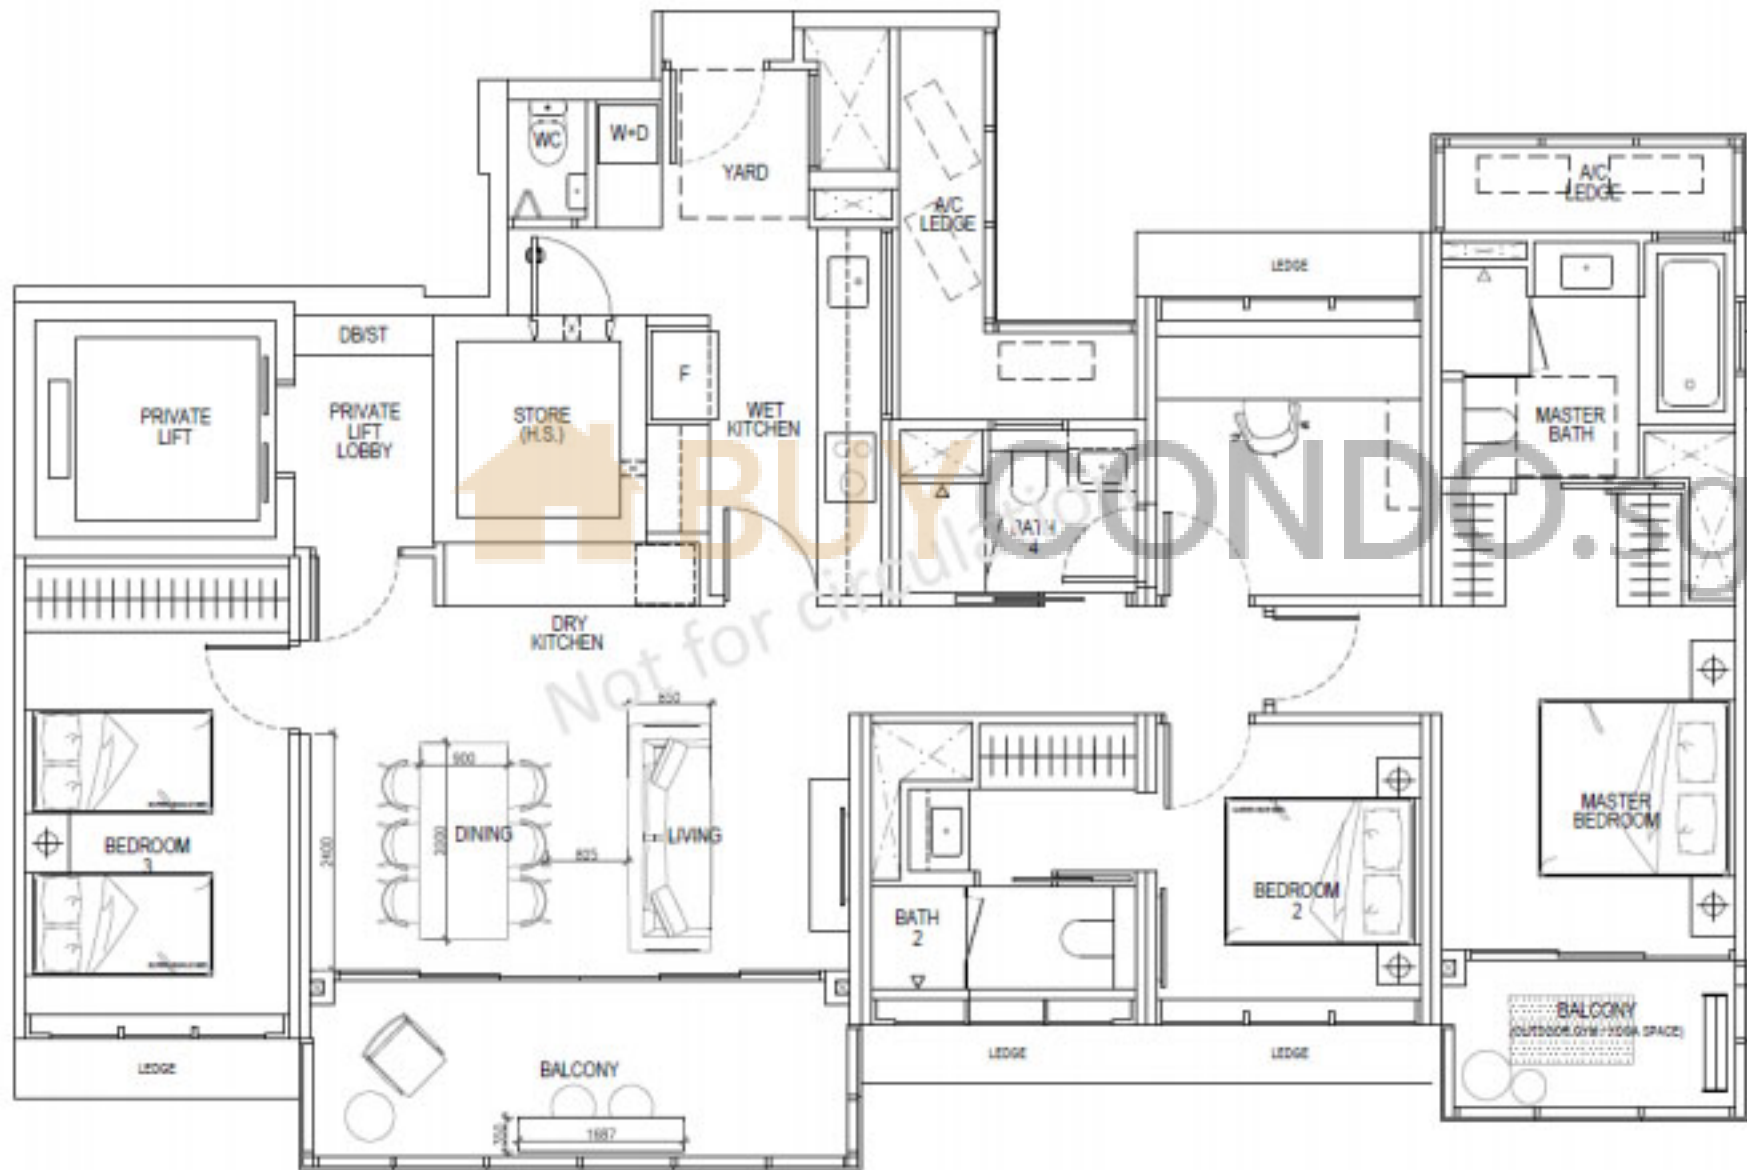

SHOWFLAT LAYOUT (1-BEDROOM+STUDY)

Type A3S(b)
1-Bedroom+Study
Approx. 490 sq ft*

*FOR ILLUSTRATIVE PURPOSES ONLY. NOT DRAWN TO SCALE

SHOWFLAT LAYOUT (2-BEDROOM PREMIUM)

Type B5(b)
2-Bedroom Premium
Approx. 650 sq ft*

*FOR ILLUSTRATIVE PURPOSES ONLY. NOT DRAWN TO SCALE

SHOWFLAT LAYOUT (4-BEDROOM PREMIUM)

Type D2(b)
4-Bedroom Premium
Approx. 1,580 sq ft*

*FOR ILLUSTRATIVE PURPOSES ONLY. NOT DRAWN TO SCALE