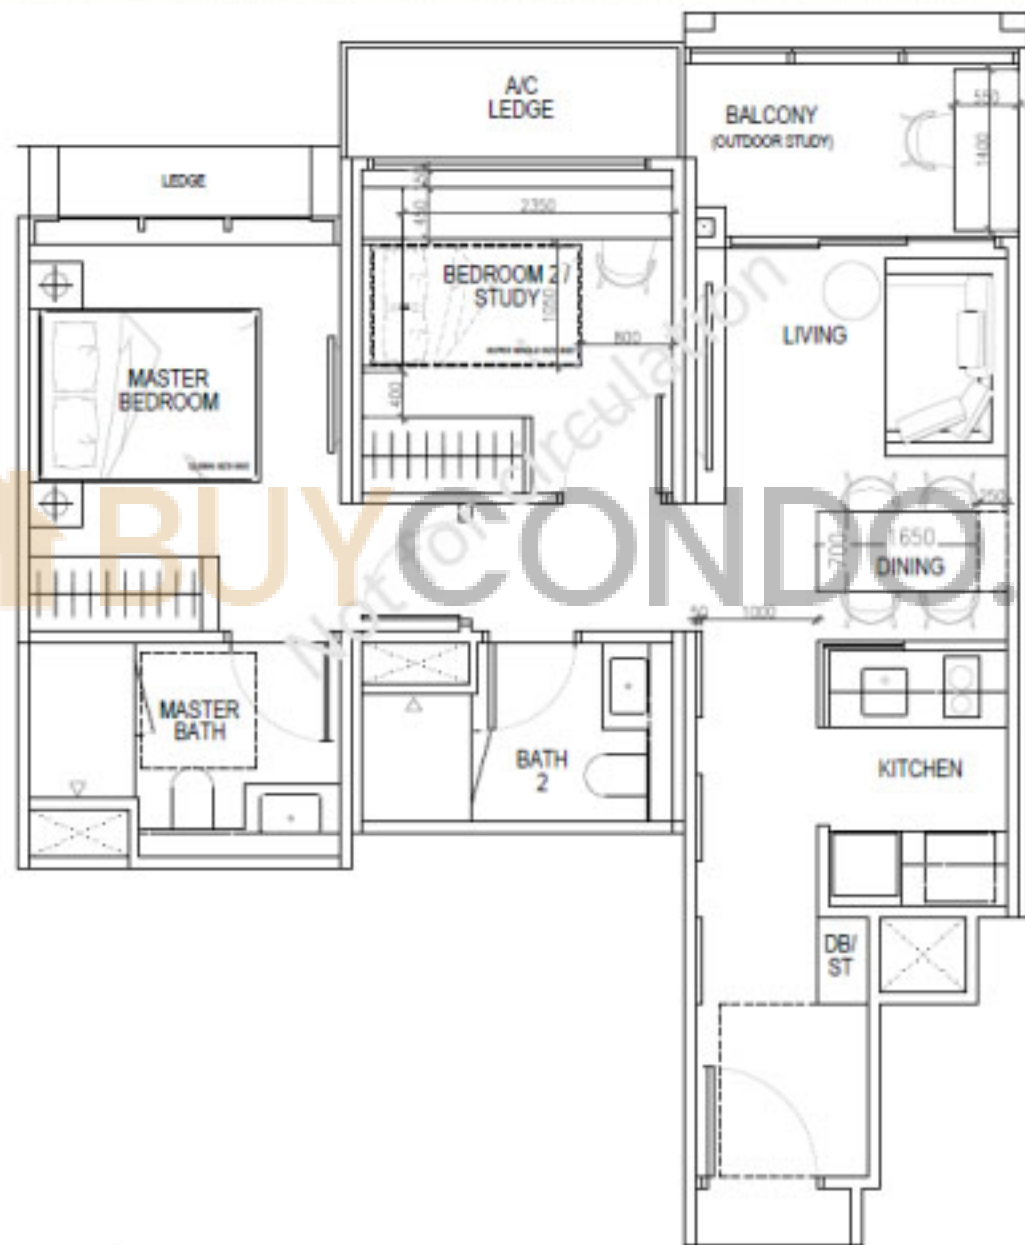

SHOWFLAT LAYOUT (1-BEDROOM+STUDY)

Type A3S(b)
1-Bedroom+Study
Approx. 490 sq ft*

*FOR ILLUSTRATIVE PURPOSES ONLY. NOT DRAWN TO SCALE

SHOWFLAT LAYOUT (2-BEDROOM PREMIUM)

Type B5(b)
2-Bedroom Premium
Approx. 650 sq ft*

*FOR ILLUSTRATIVE PURPOSES ONLY. NOT DRAWN TO SCALE

SHOWFLAT LAYOUT (4-BEDROOM PREMIUM)

Type D2(b)
4-Bedroom Premium
Approx. 1,580 sq ft*

*FOR ILLUSTRATIVE PURPOSES ONLY. NOT DRAWN TO SCALE