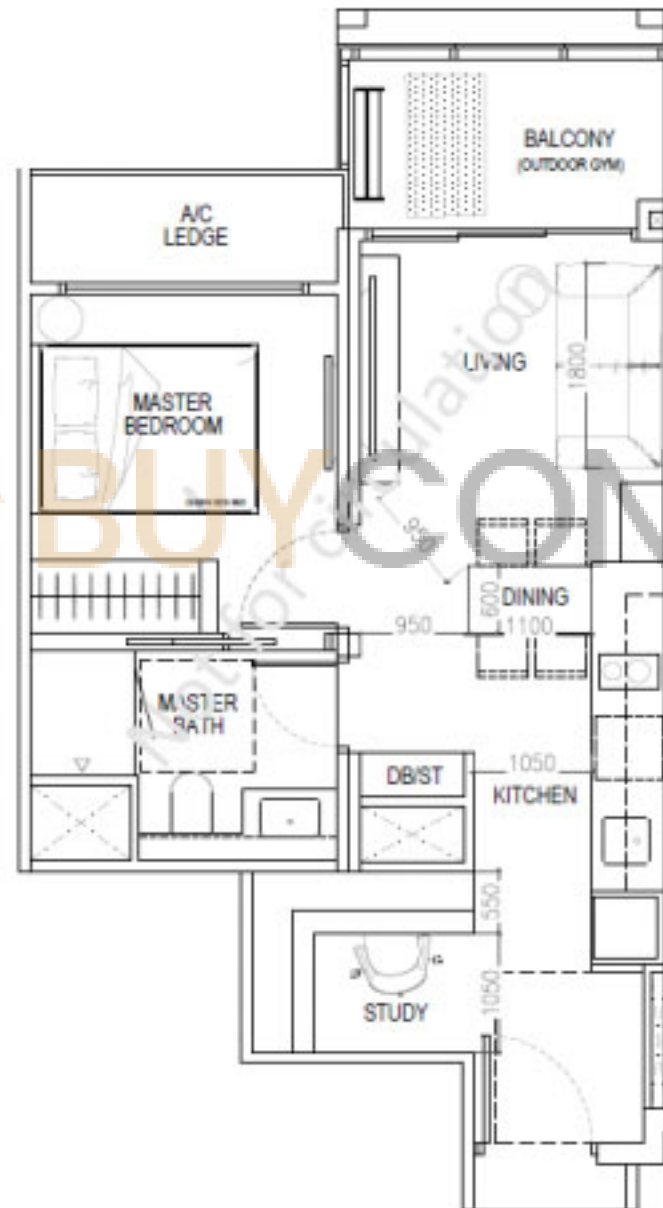

SHOWFLAT LAYOUT (1-BEDROOM+STUDY)

Type A3S(b)
1-Bedroom+Study
Approx. 490 sq ft*

*FOR ILLUSTRATIVE PURPOSES ONLY. NOT DRAWN TO SCALE

SHOWFLAT LAYOUT (2-BEDROOM PREMIUM)

Type B5(b)
2-Bedroom Premium
Approx. 650 sq ft*

*FOR ILLUSTRATIVE PURPOSES ONLY. NOT DRAWN TO SCALE

SHOWFLAT LAYOUT (4-BEDROOM PREMIUM)

Type D2(b)
4-Bedroom Premium
Approx. 1,580 sq ft*

*FOR ILLUSTRATIVE PURPOSES ONLY. NOT DRAWN TO SCALE