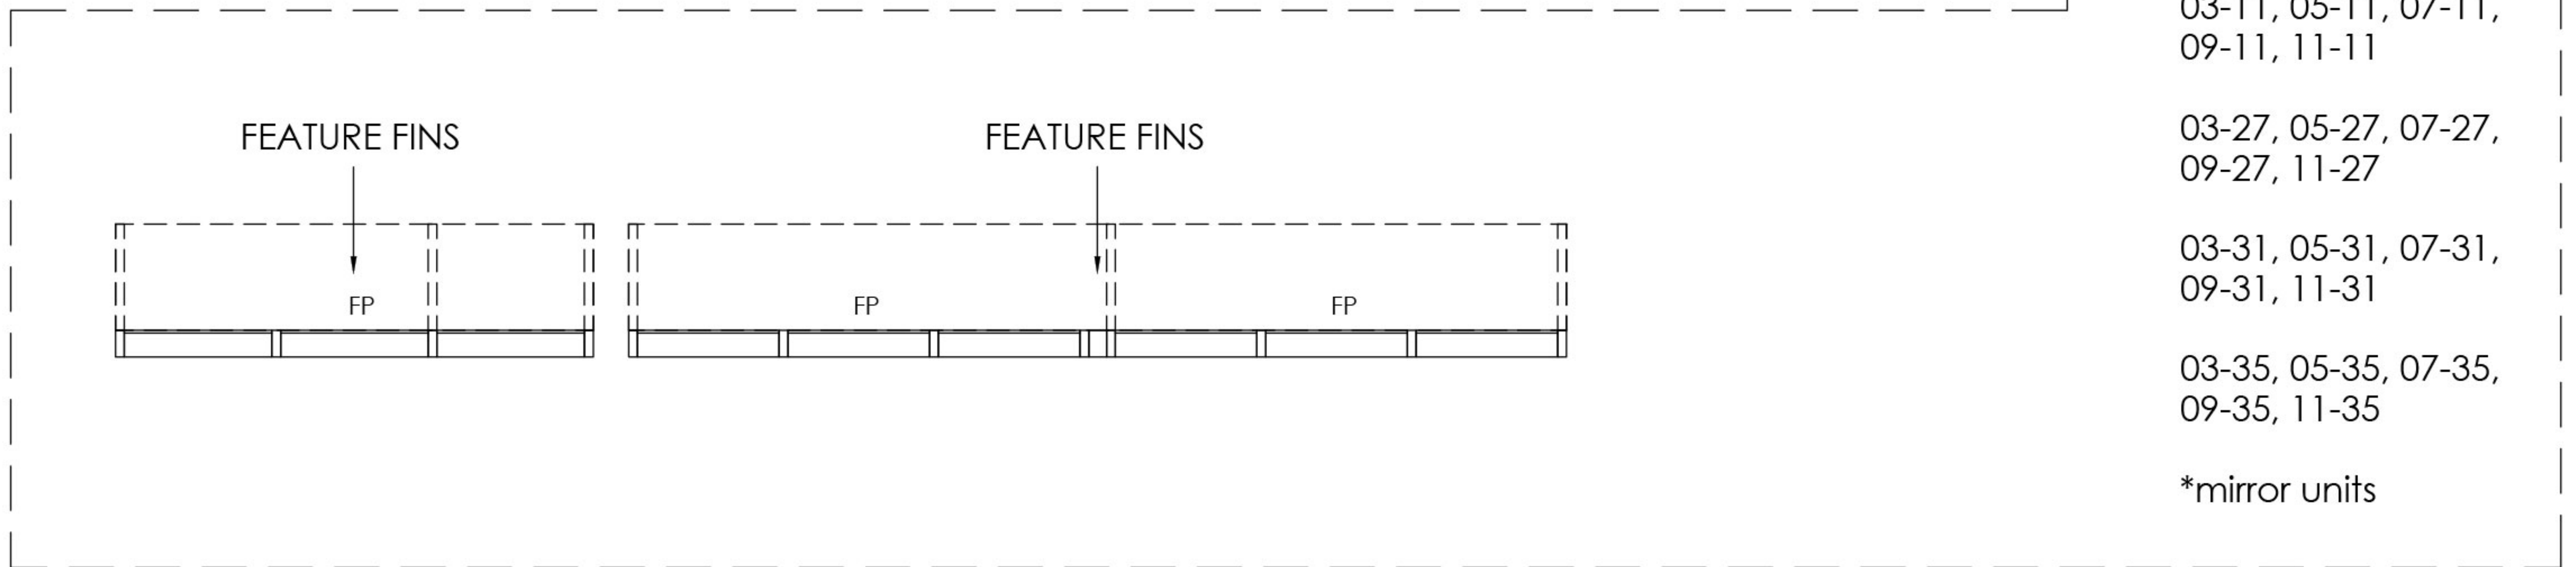

TYPE C3

3 - BEDROOM

97 sqm

1044 sqft

TYPE C3

03-03, 05-03, 07-03,
09-03, 11-03

03-08*, 05-08*,
07-08*, 09-08*,
11-08*

03-11, 05-11, 07-11,
09-11, 11-11

03-27, 05-27, 07-27,
09-27, 11-27

03-31, 05-31, 07-31,
09-31, 11-31

03-35, 05-35, 07-35,
09-35, 11-35

*mirror units

TYPE C3

02-03, 04-03, 06-03,
08-03, 10-03

02-08*, 04-08*,
06-08*, 08-08*,
10-08*

02-11, 04-11, 06-11,
08-11, 10-11

02-27, 04-27, 06-27,
08-27, 10-27, 12-27

02-31, 04-31, 06-31,
08-31, 10-31, 12-31

02-35, 04-35, 06-35,
08-35, 10-35, 12-35

*mirror units

FP - FIXED WINDOW PANEL