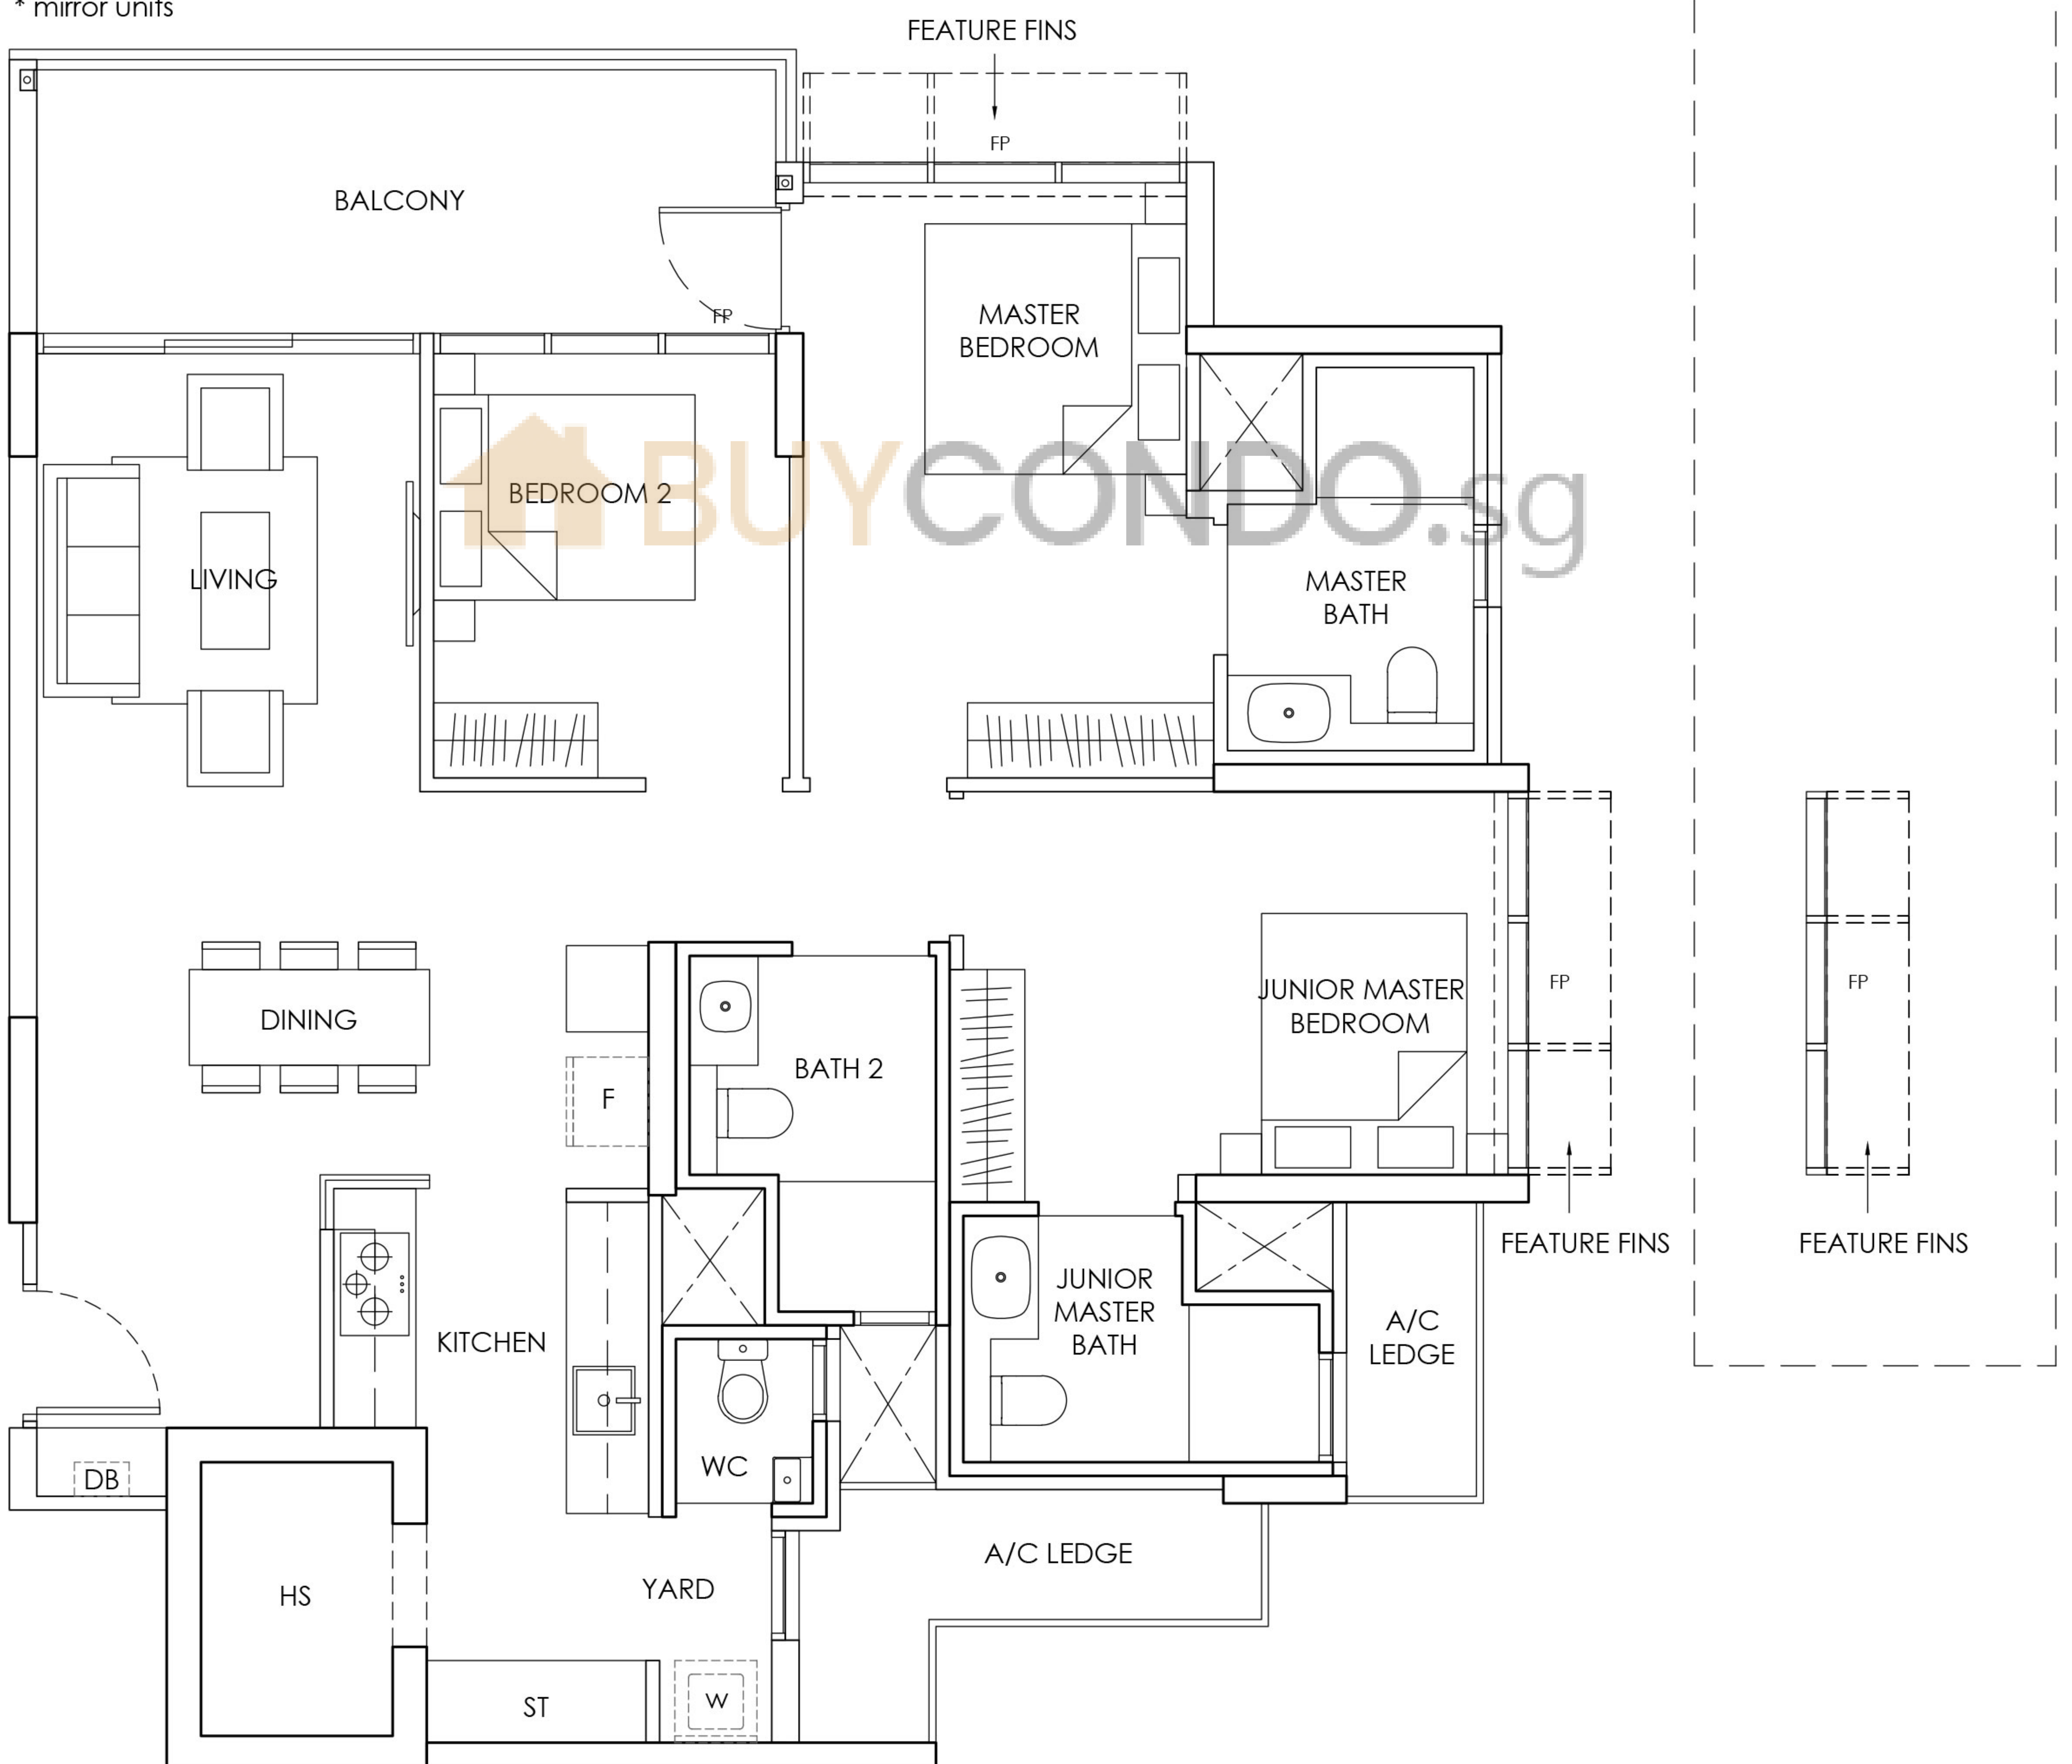

TYPE C6

3 - BEDROOM

116 sqm

1,249 sqft

TYPE C6

03-04, 05-04, 07-04,
09-04,11-04

03-18, 05-18, 07-18,
09-18,11-18,13-18

TYPE C6

02-04, 04-04, 06-04,
08-04,10-04

02-18, 04-18, 06-18,
08-18,10-18, 12-18

* mirror units

FP - FIXED WINDOW PANEL