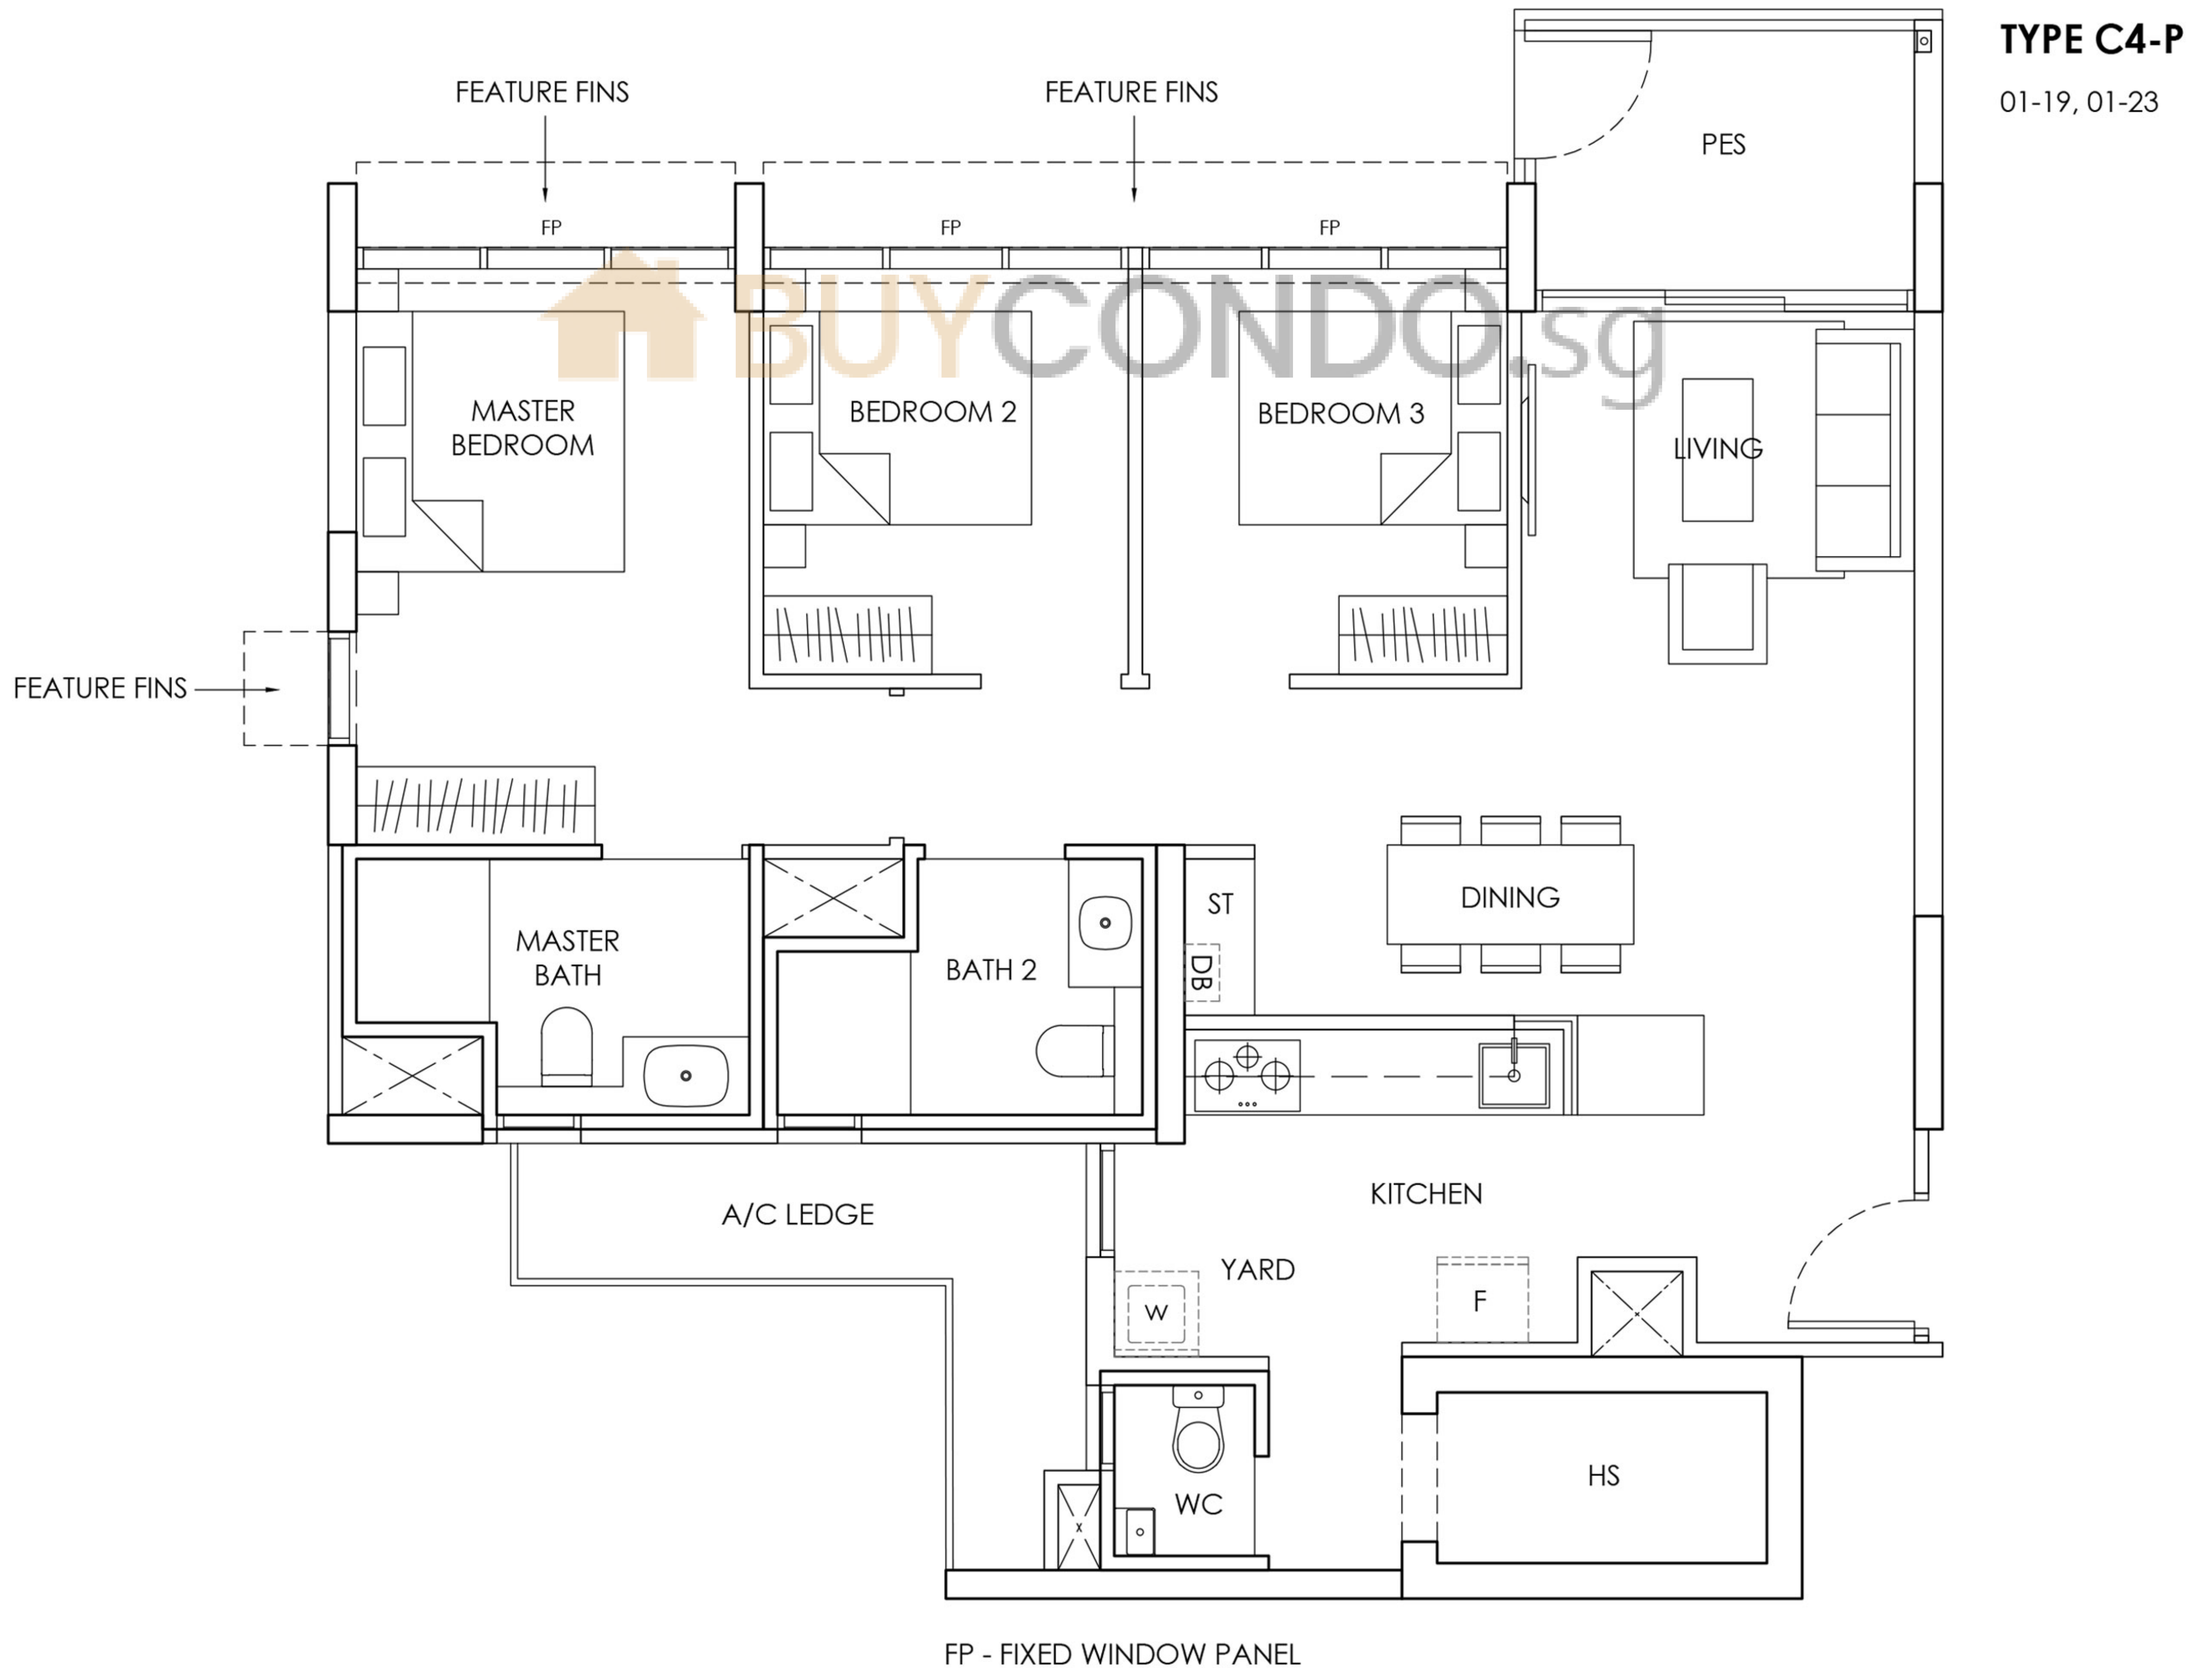

TYPE C4-P, C4a-P

3 - BEDROOM

97 sqm

1044 sqft