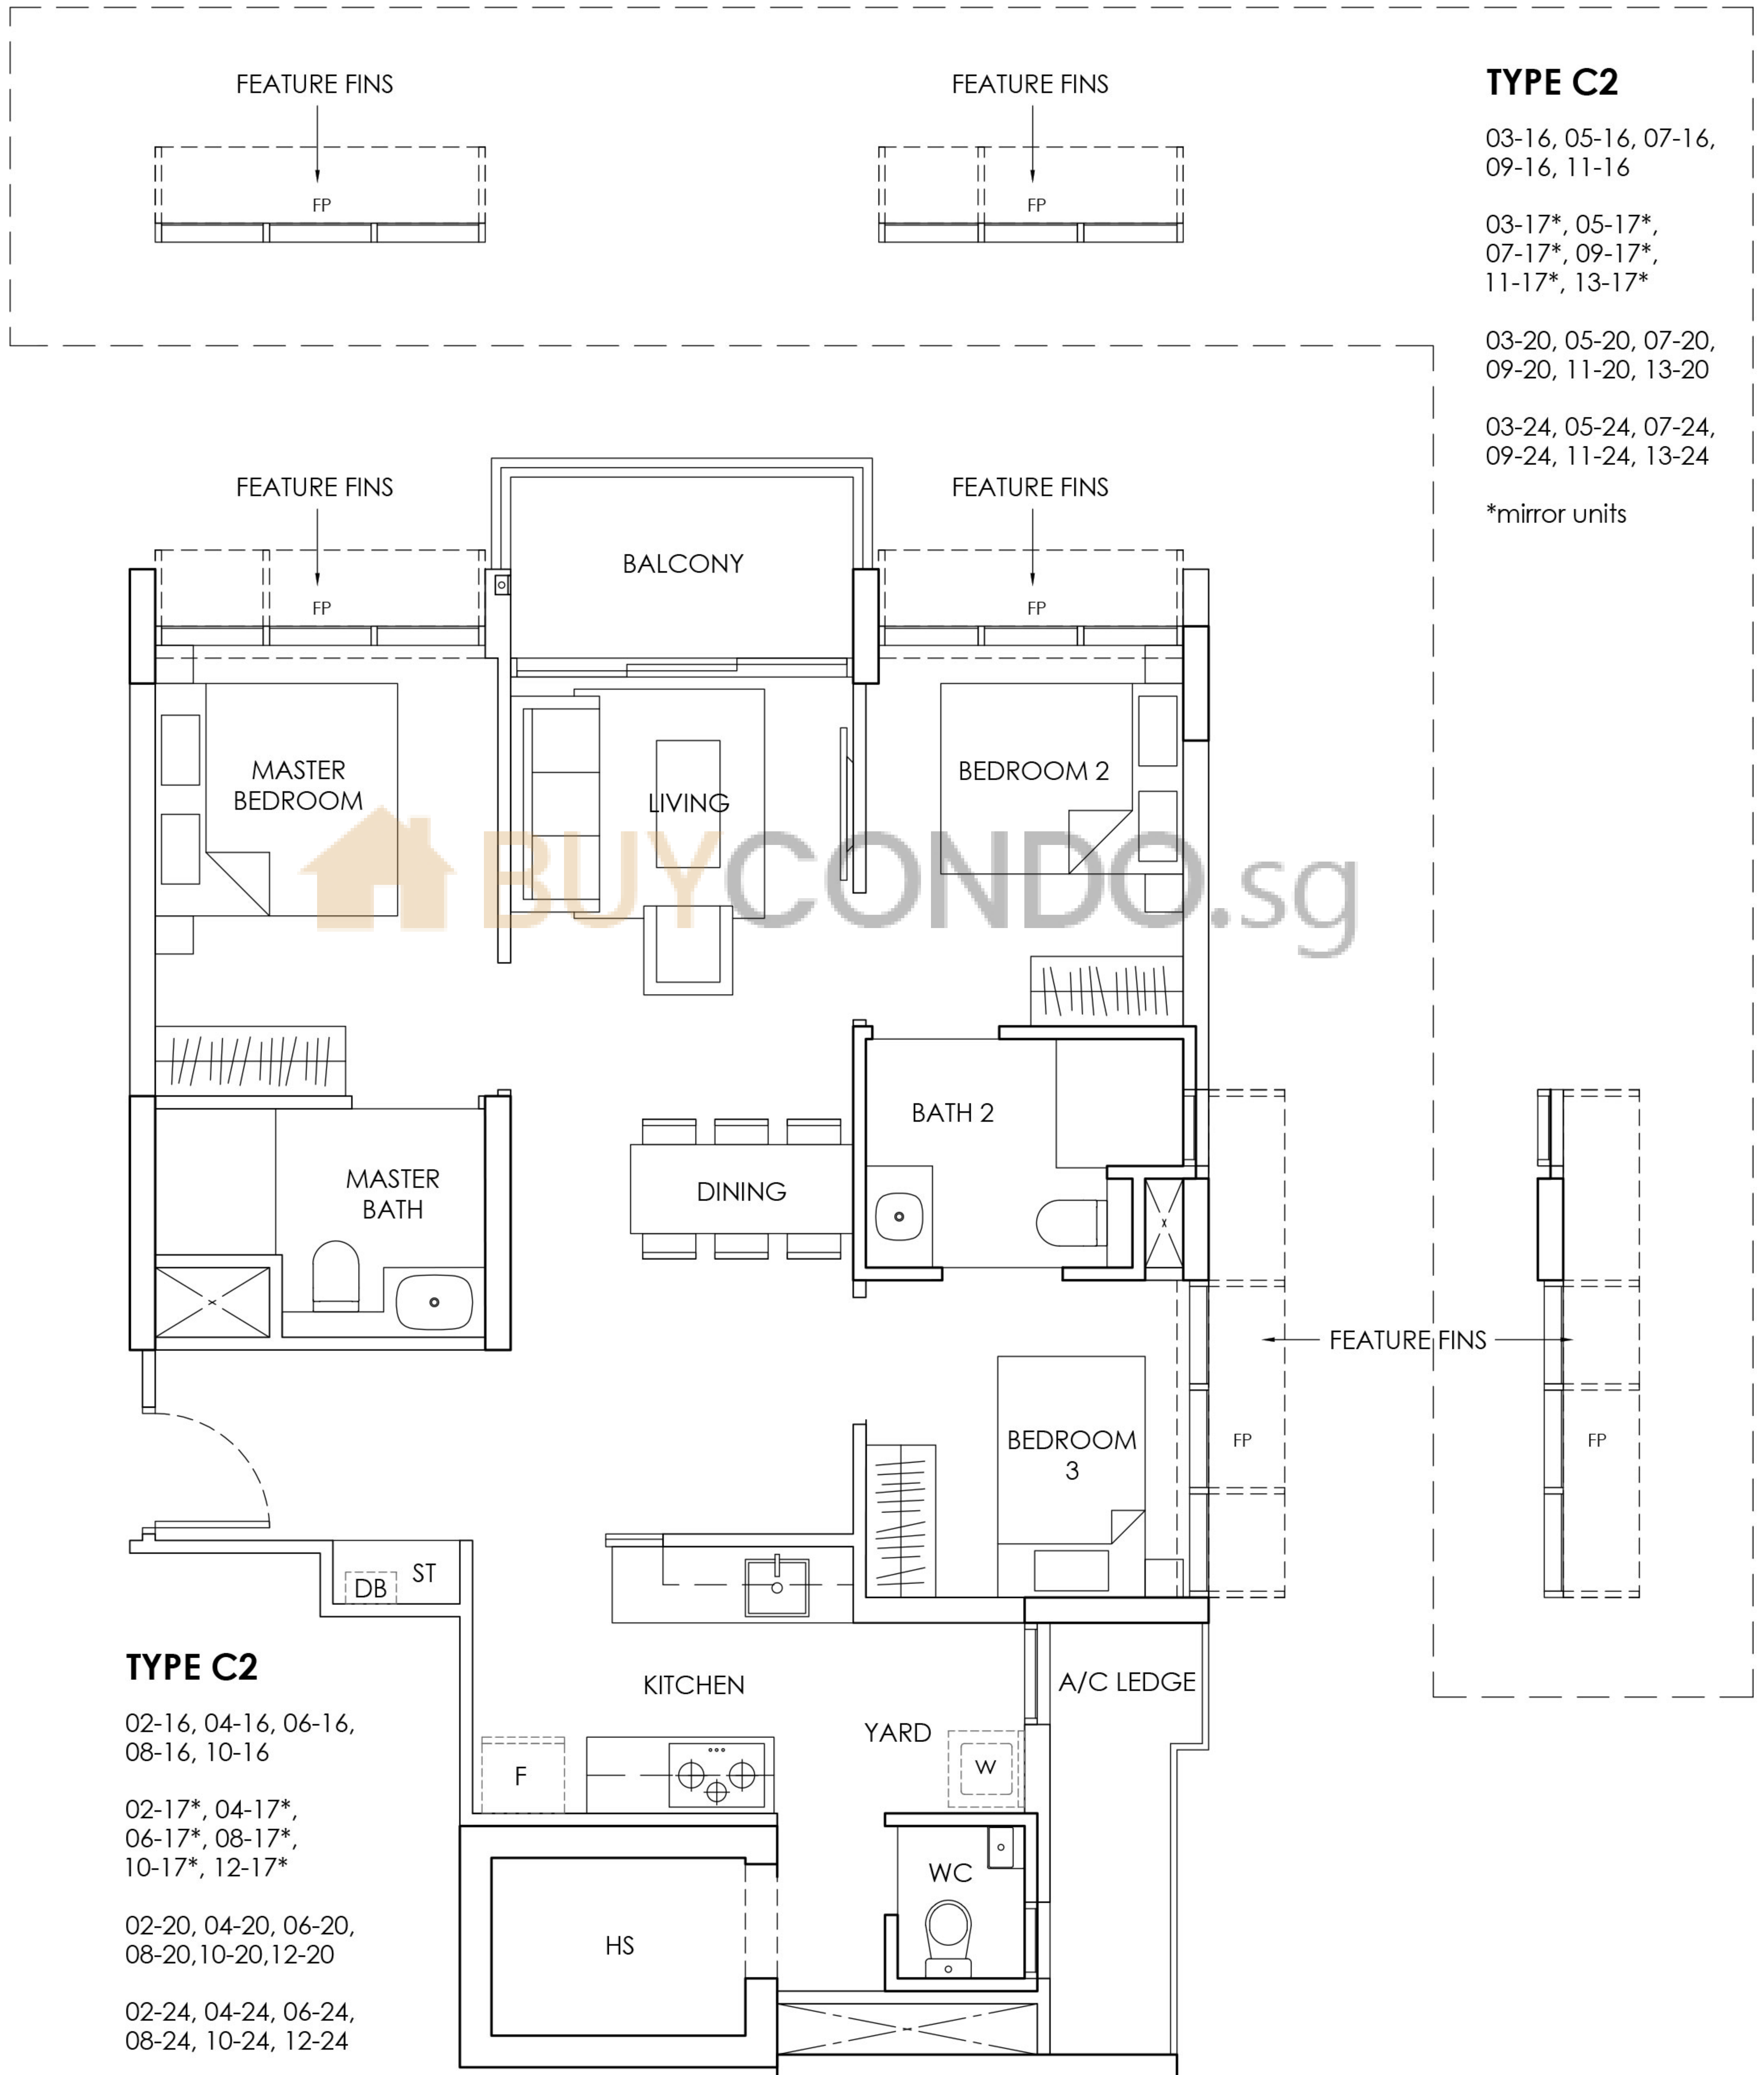

86 sqm

926 sqft

FP - FIXED WINDOW PANEL

TYPE C2

3 - BEDROOM

86 sqm

926 sqft

TYPE C3