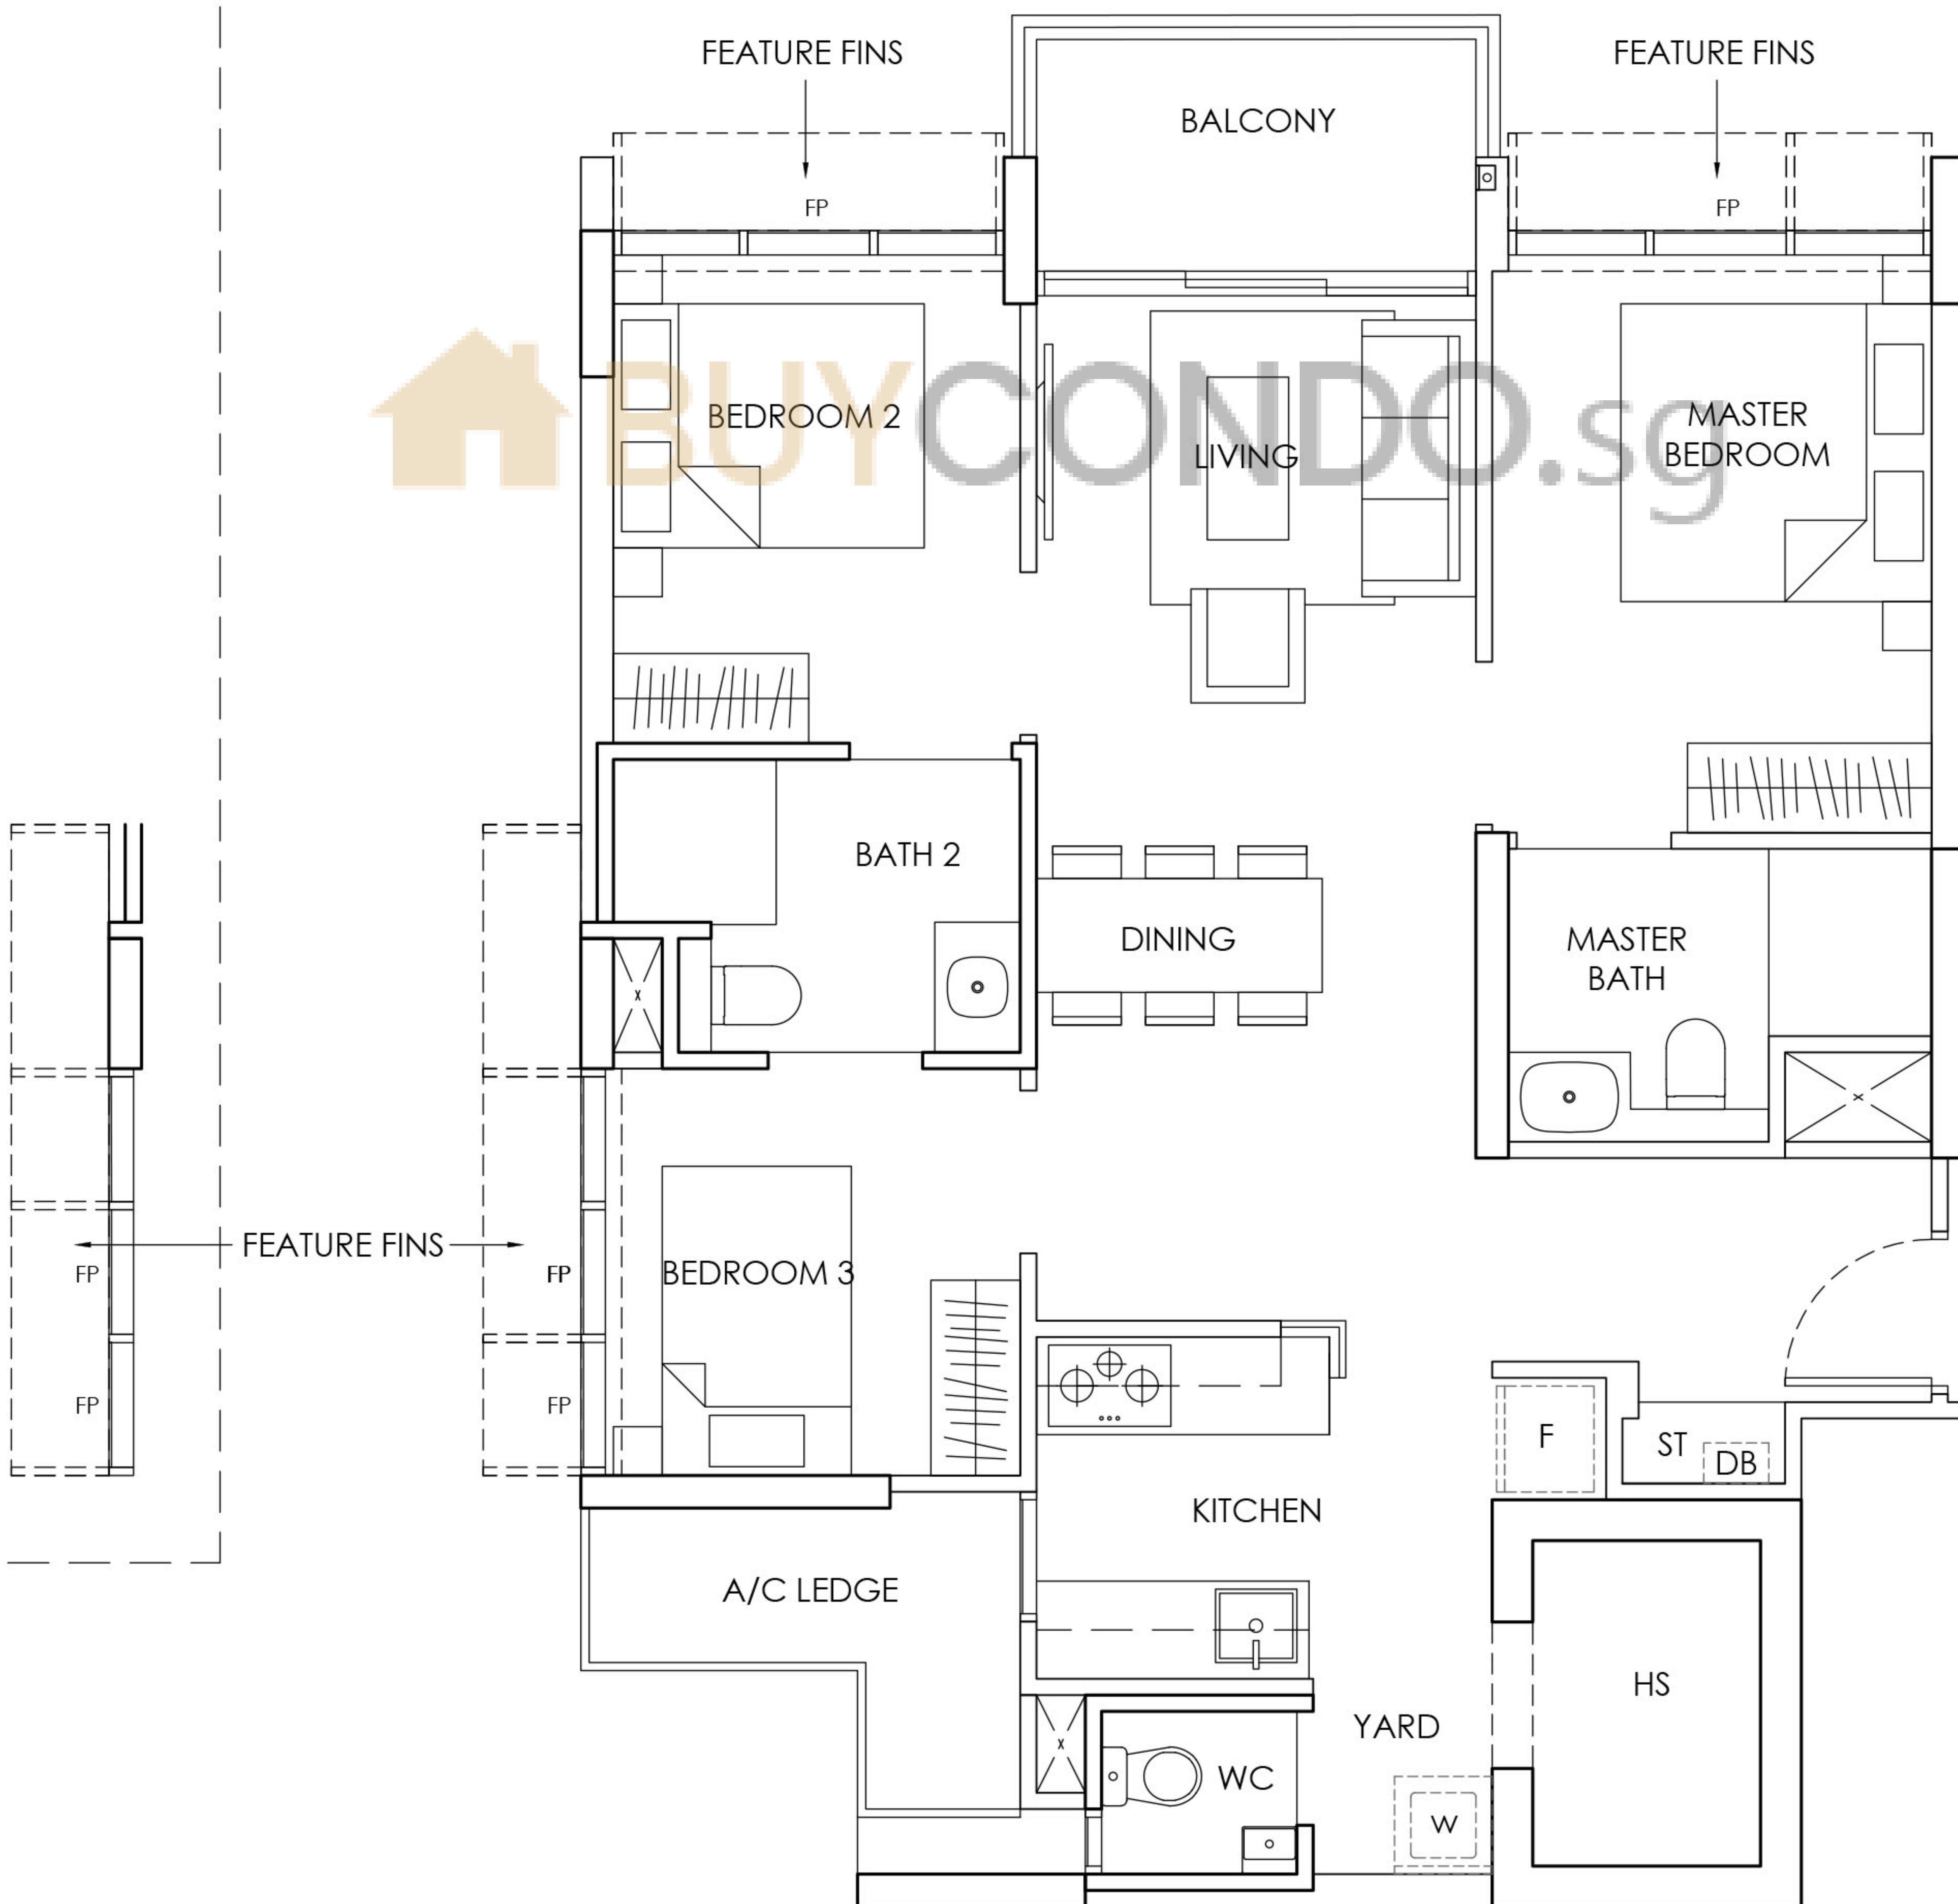

FEATURE FINS

FEATURE FINS

TYPE C1b

02-14*, 04-14*, 06-14*,
08-14*, 10-14*

* mirror units

FP - FIXED WINDOW PANEL

TYPE C1-P/C1b-P

3 - BEDROOM

FP - FIXED WINDOW PANEL

TYPE C1

3 - BEDROOM
82 sqm
883 sqft

TYPE C1

03-01, 05-01,
07-01, 09-01

03-07, 05-07,
07-07, 09-07,
11-07

03-09, 05-09,
07-09, 09-09

03-22*, 05-22*,
07-22*, 09-22*,
11-22*, 13-22*