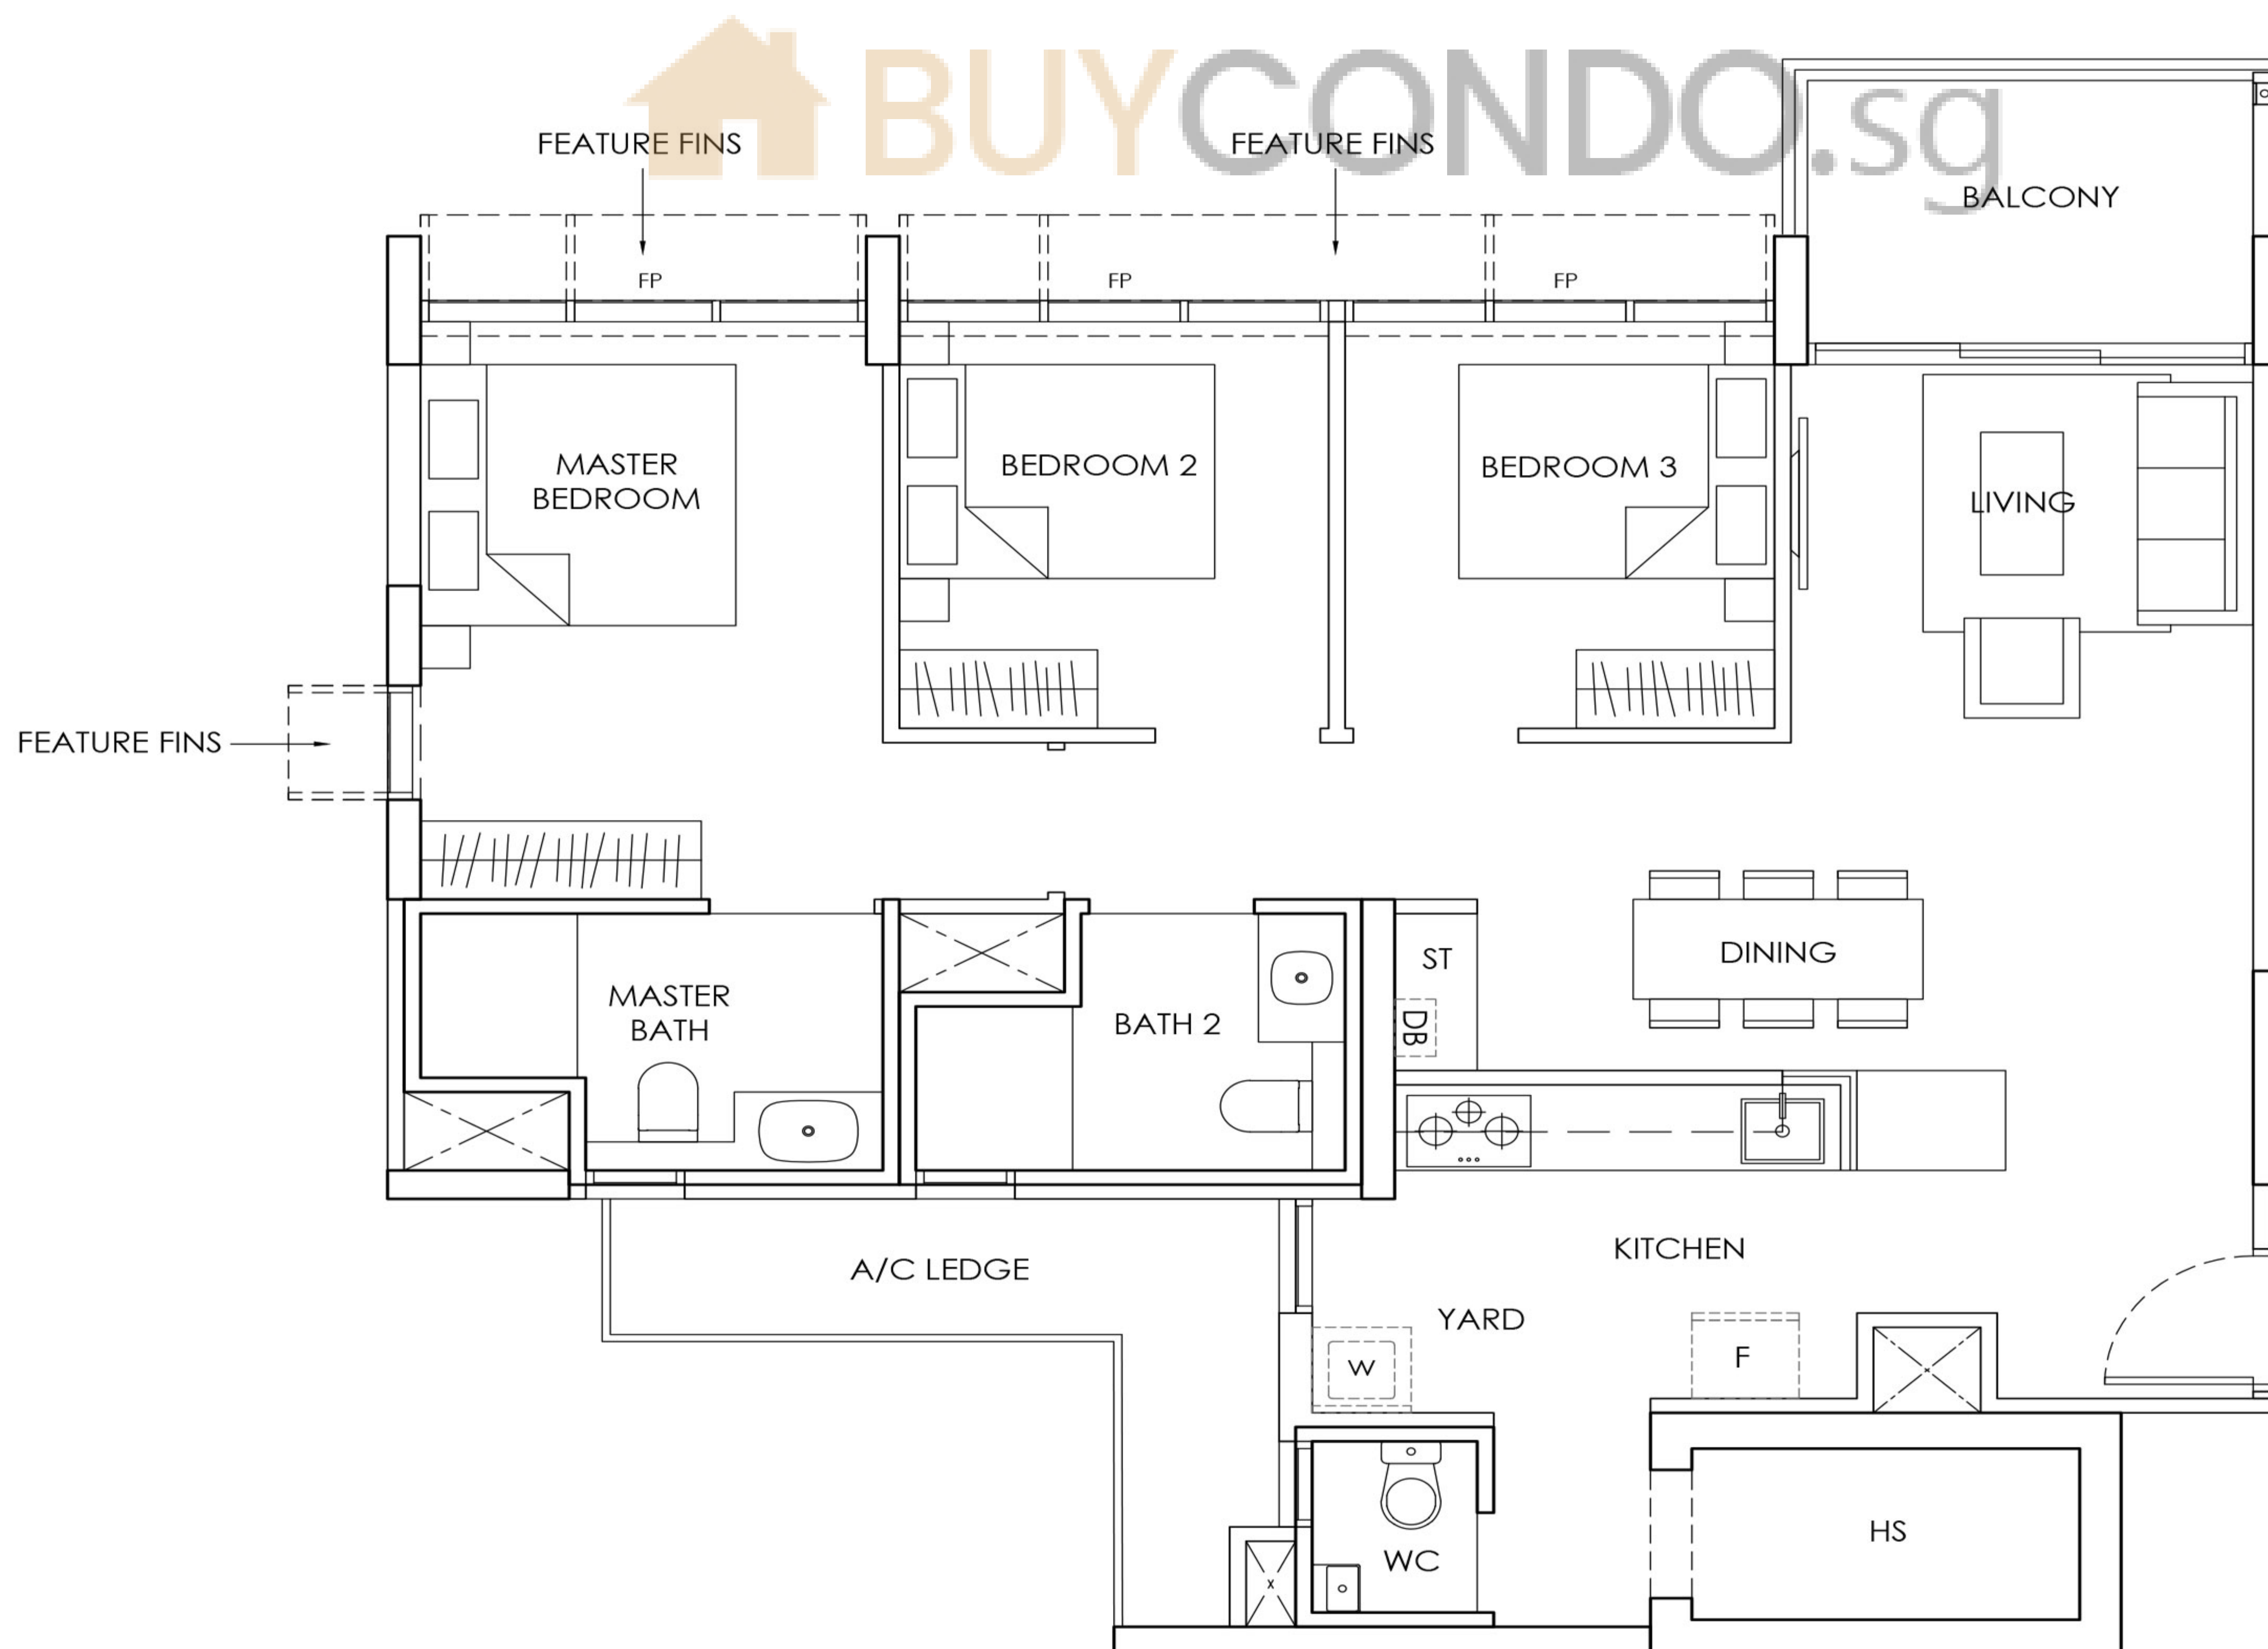

02-31, 04-31, 06-31,
08-31, 10-31, 12-31

02-35, 04-35, 06-35,
08-35, 10-35, 12-35

*mirror units

FP - FIXED WINDOW PANEL

TYPE C4, C4a

3 - BEDROOM

97 sqm

1044 sqft