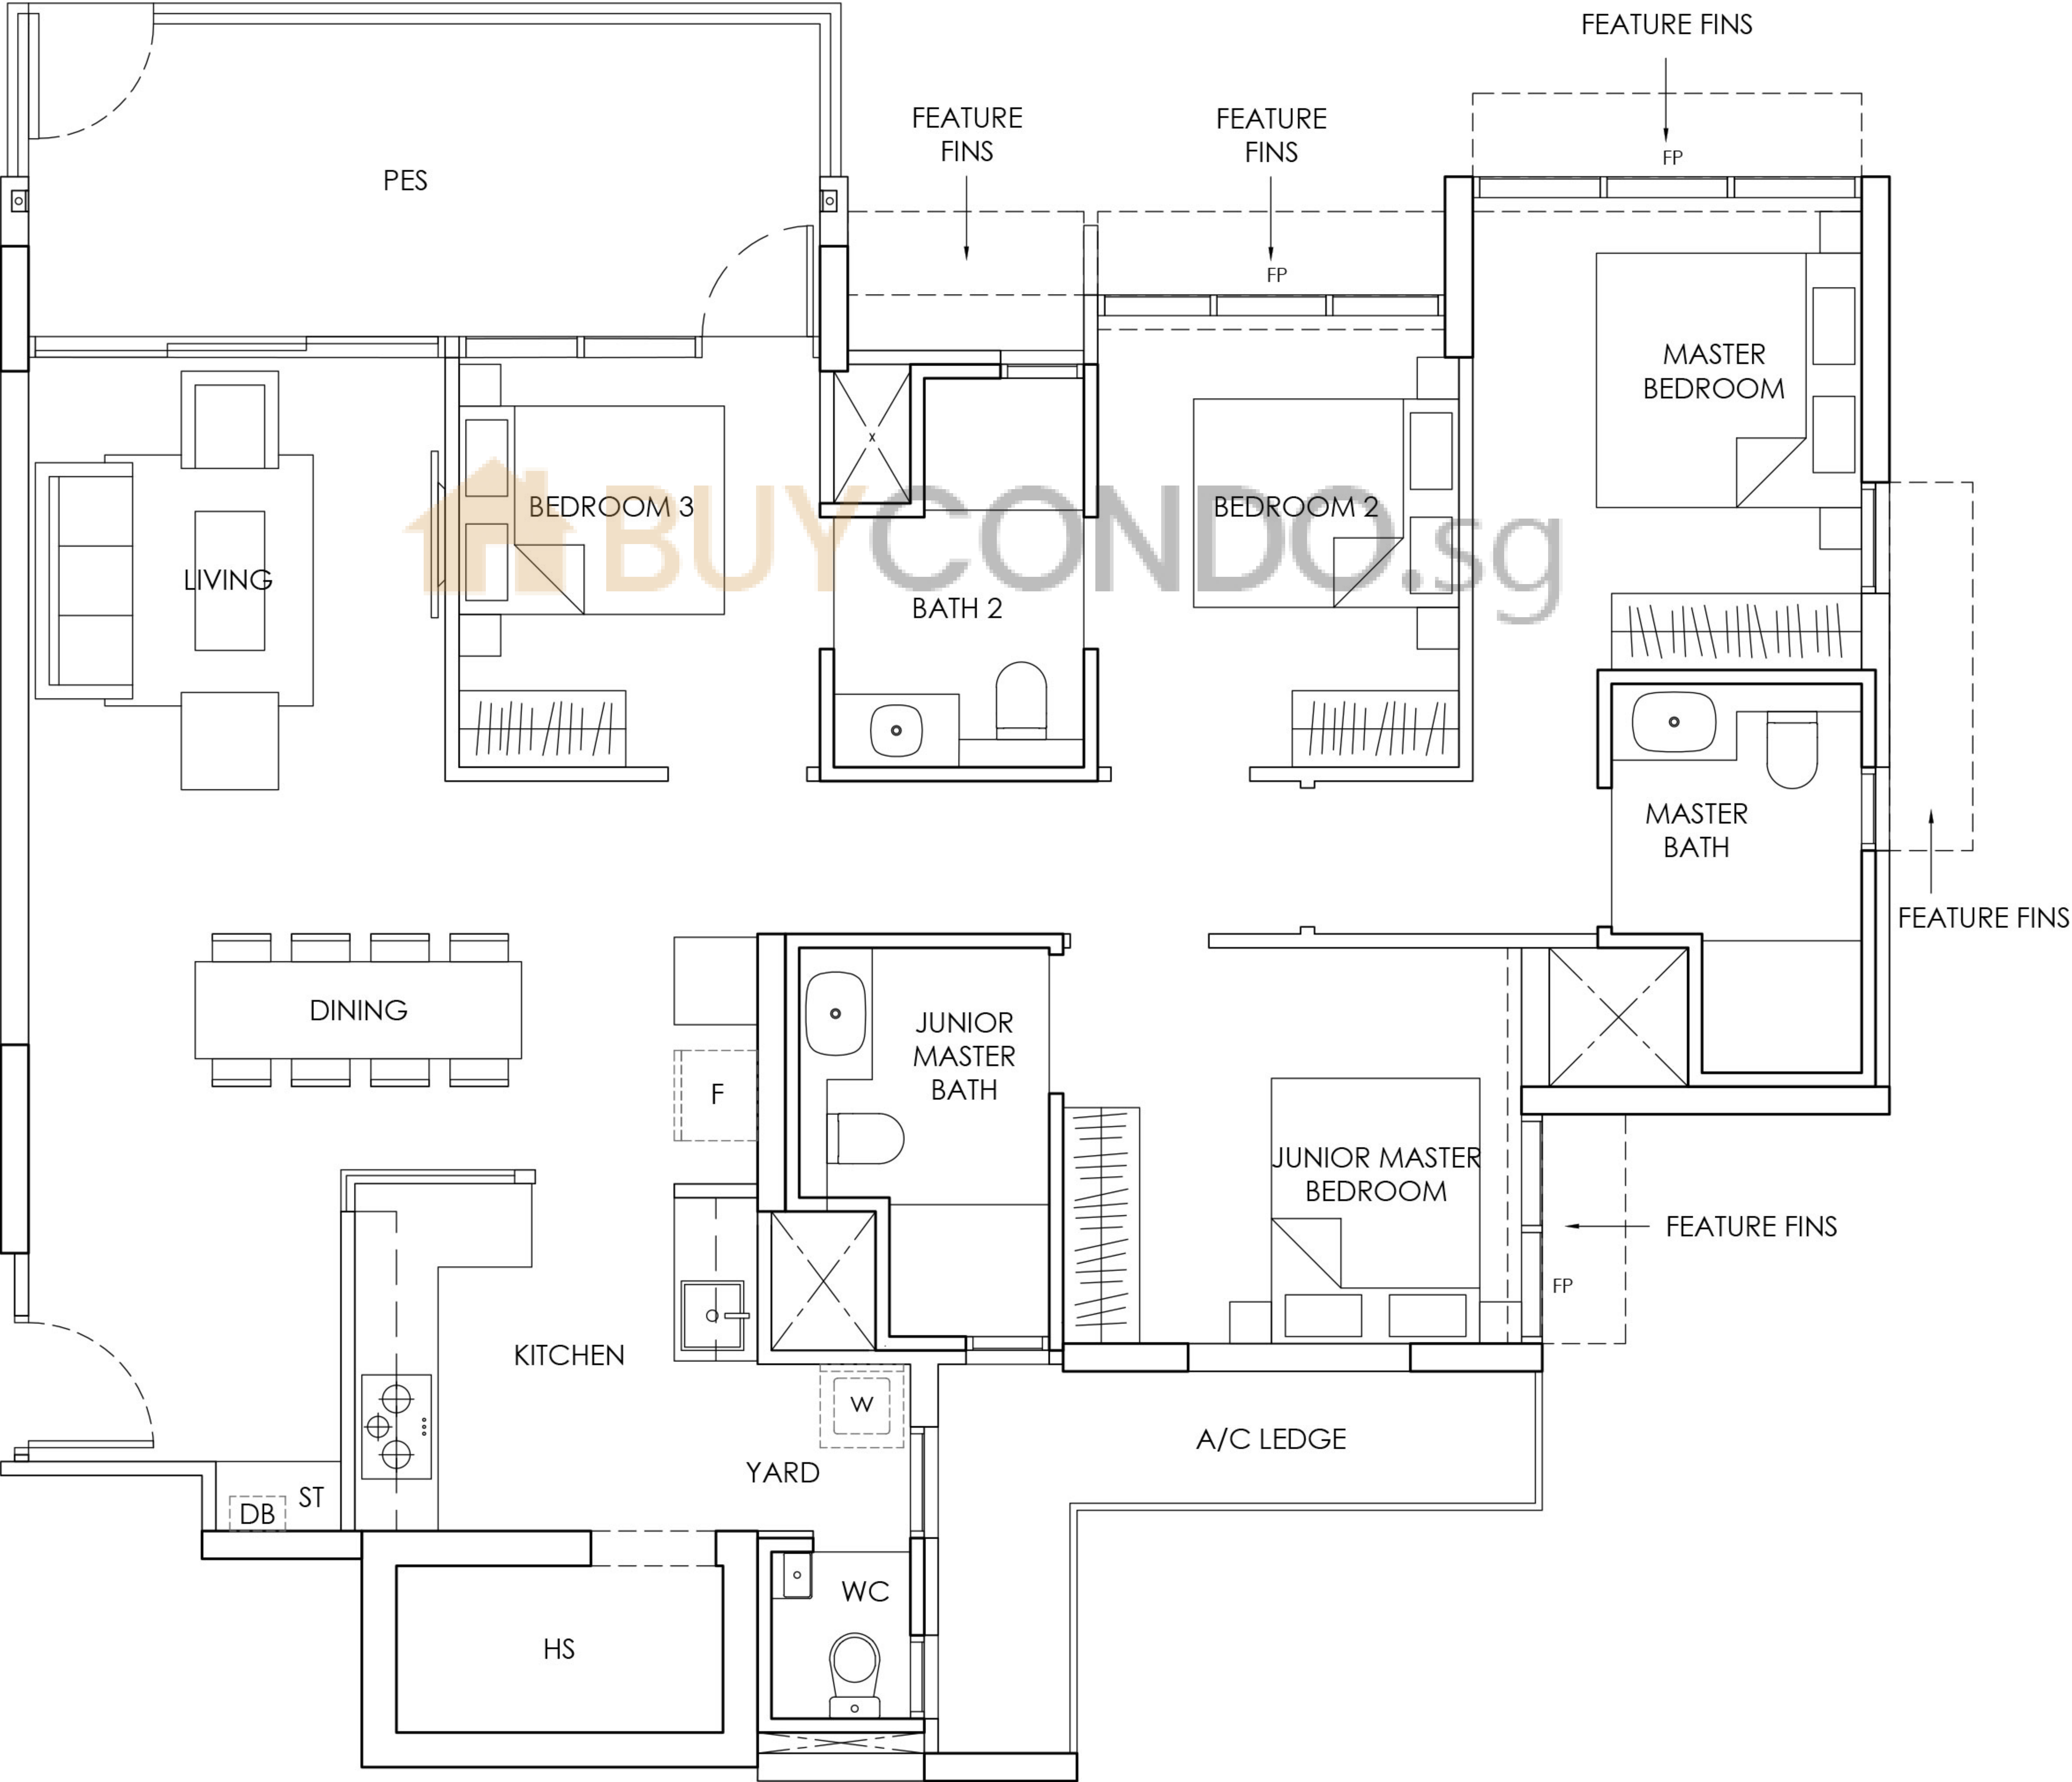

4 - BEDROOM

130 sqm

1,399 sqft

TYPE D2-P

01-30

FP - FIXED WINDOW PANEL