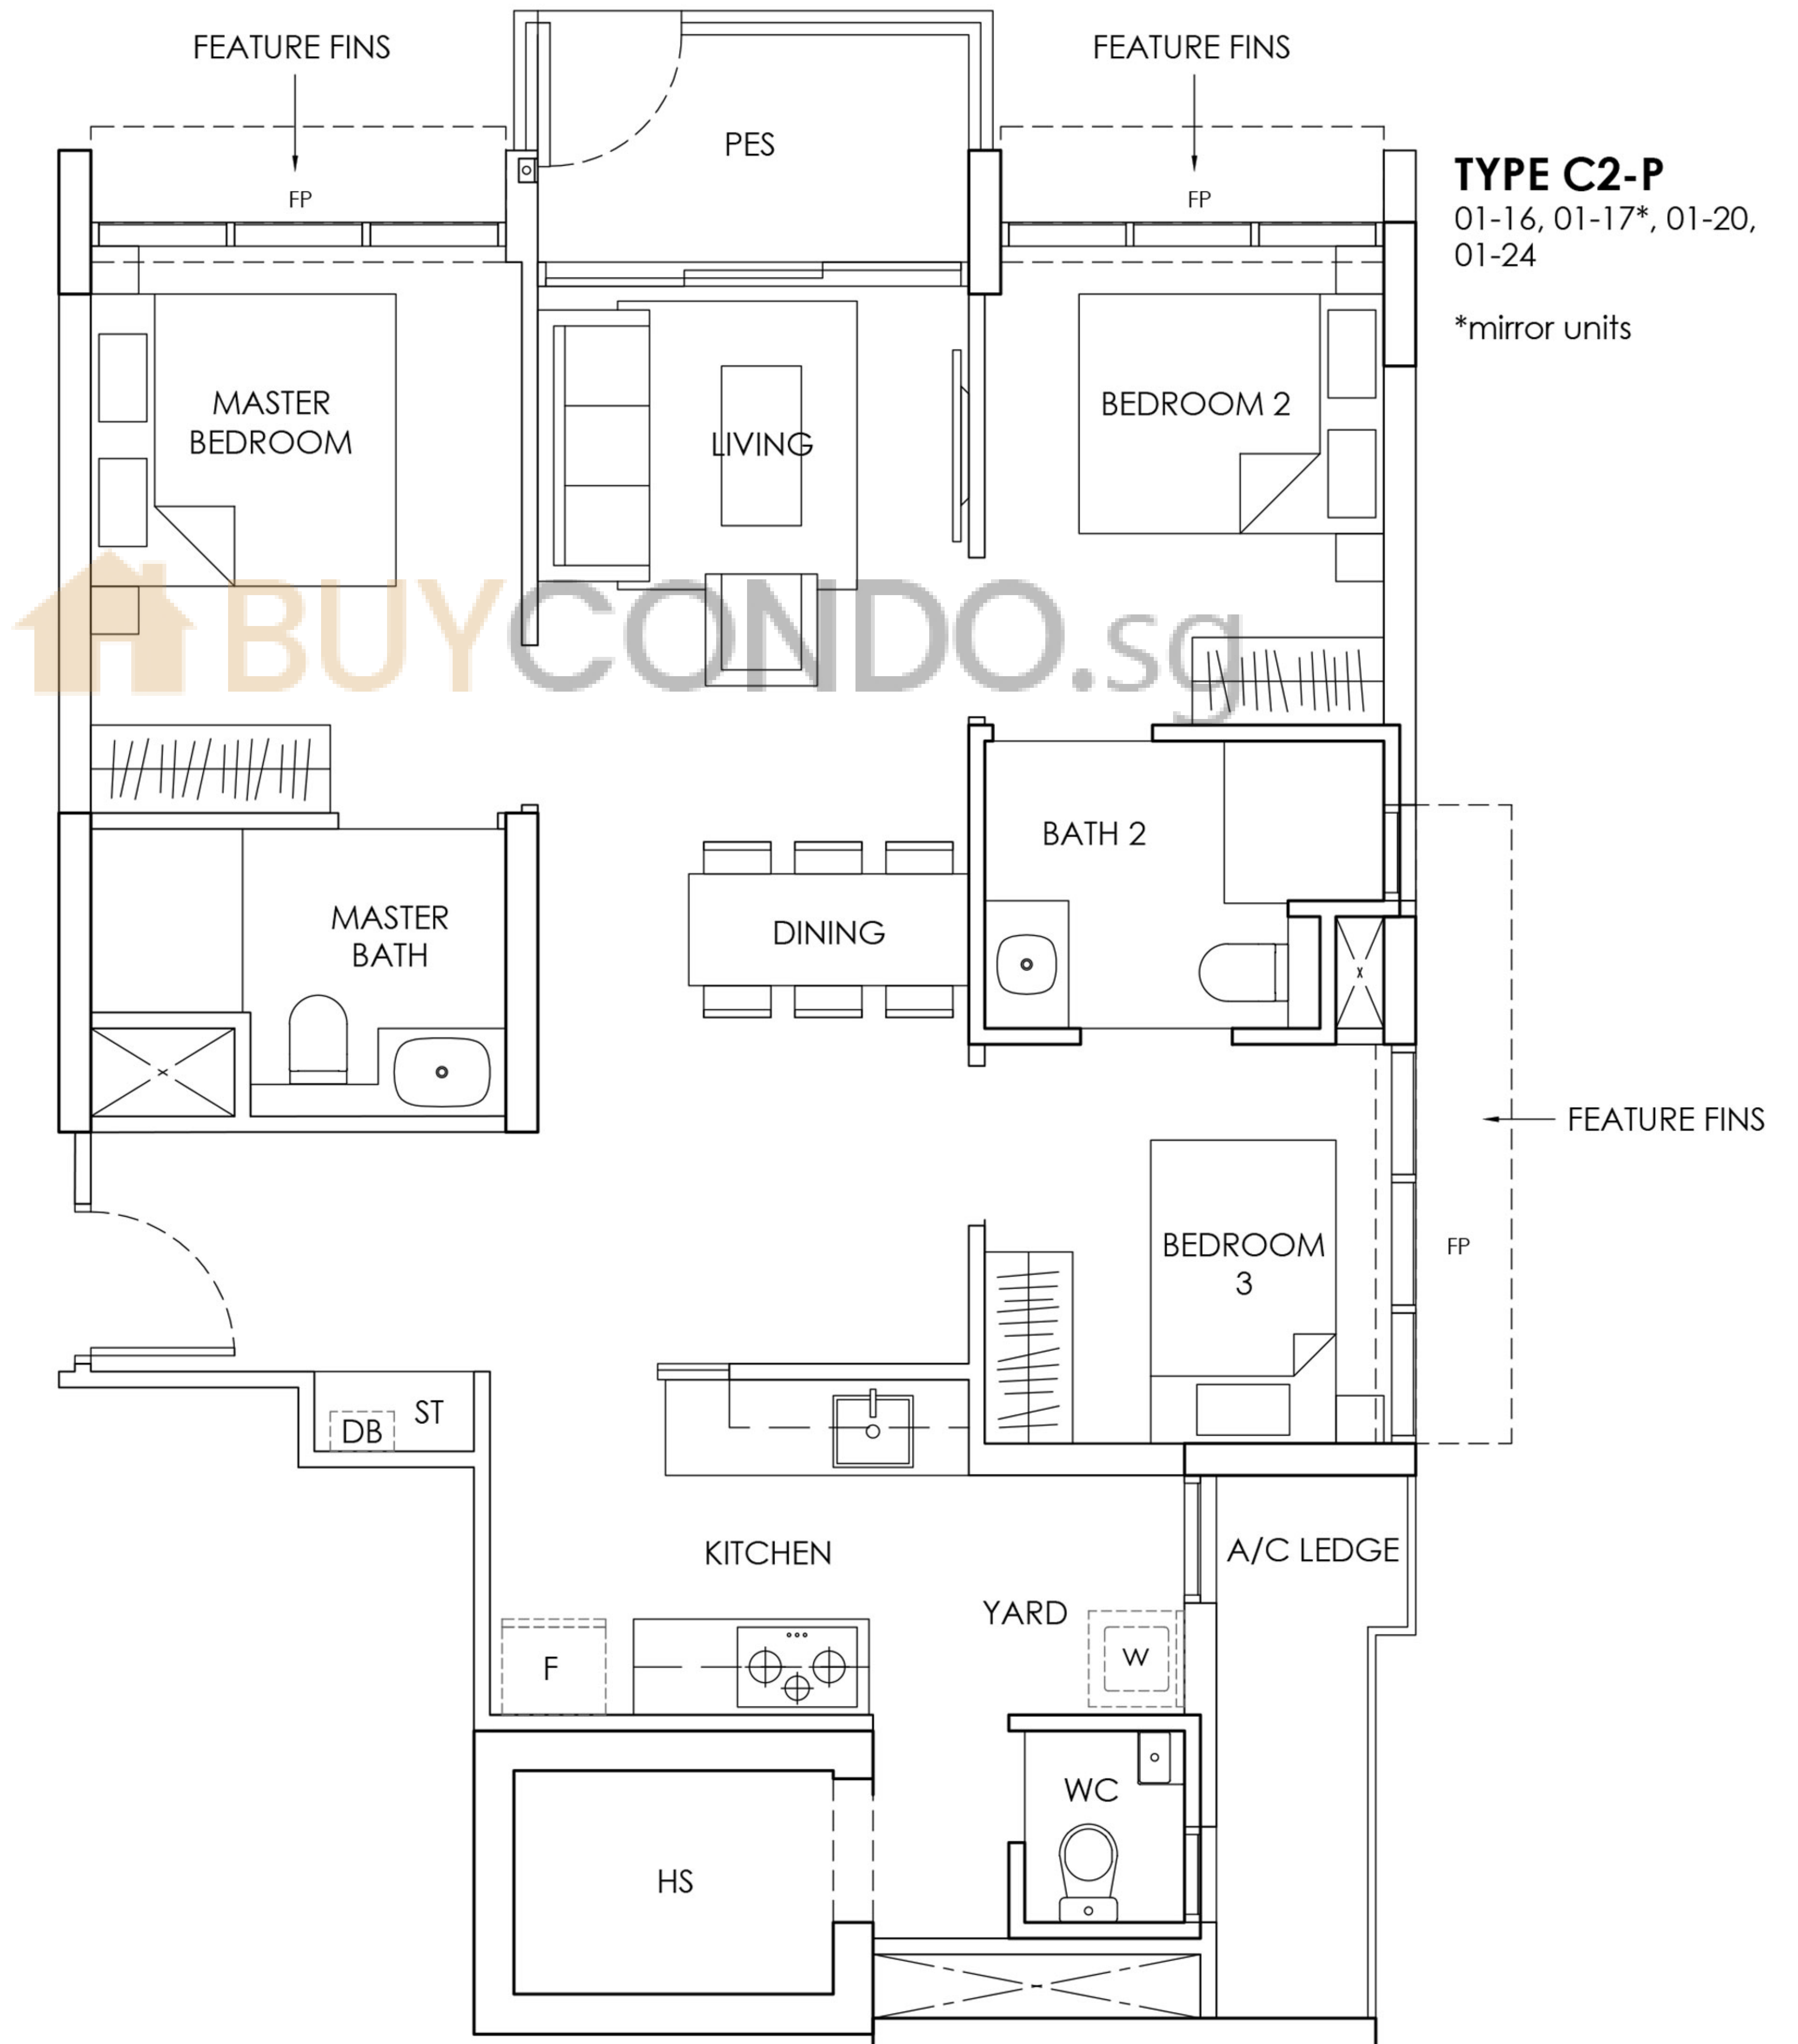

TYPE C2-P

3 - BEDROOM

86 sqm

926 sqft

FP - FIXED WINDOW PANEL