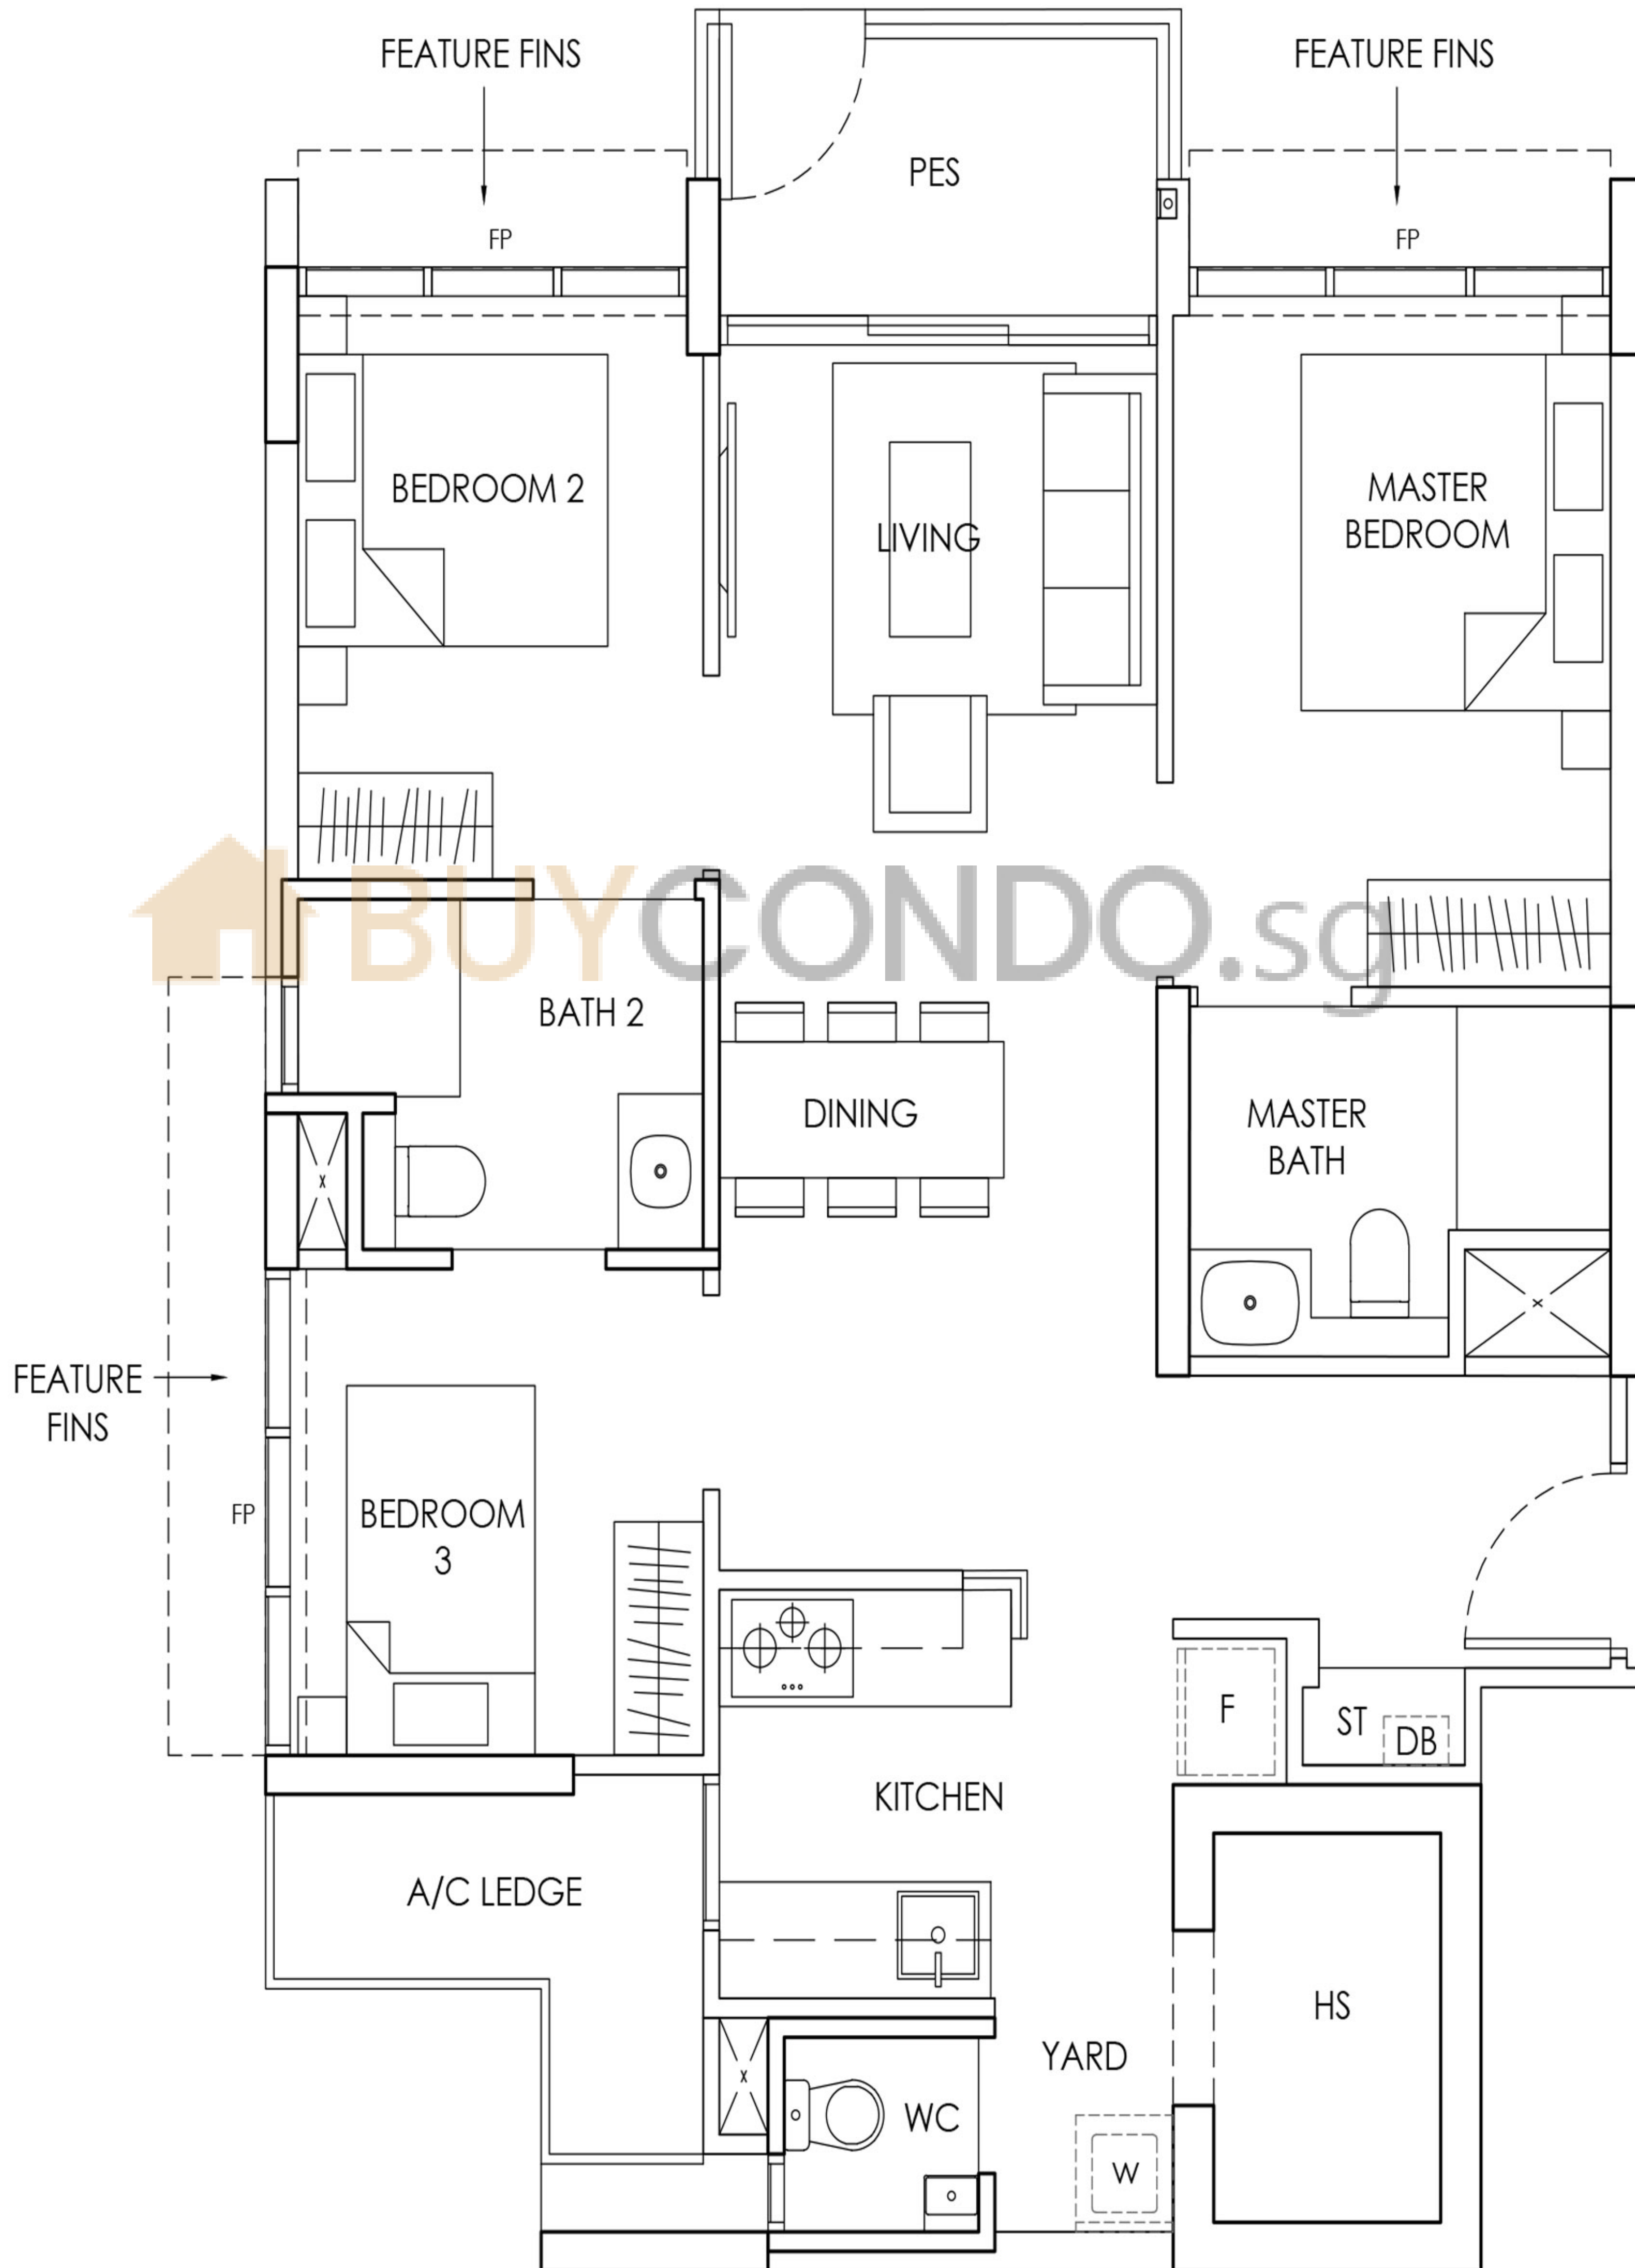

TYPE C1-P/C1b-P

3 - BEDROOM

82 sqm

883 sqft

TYPE C1b-P

01-14*

* mirror units

TYPE C1-P

01-07, 01-09, 01-22*,
01-28*, 01-32*,
01-36*

* mirror units

FP - FIXED WINDOW PANEL