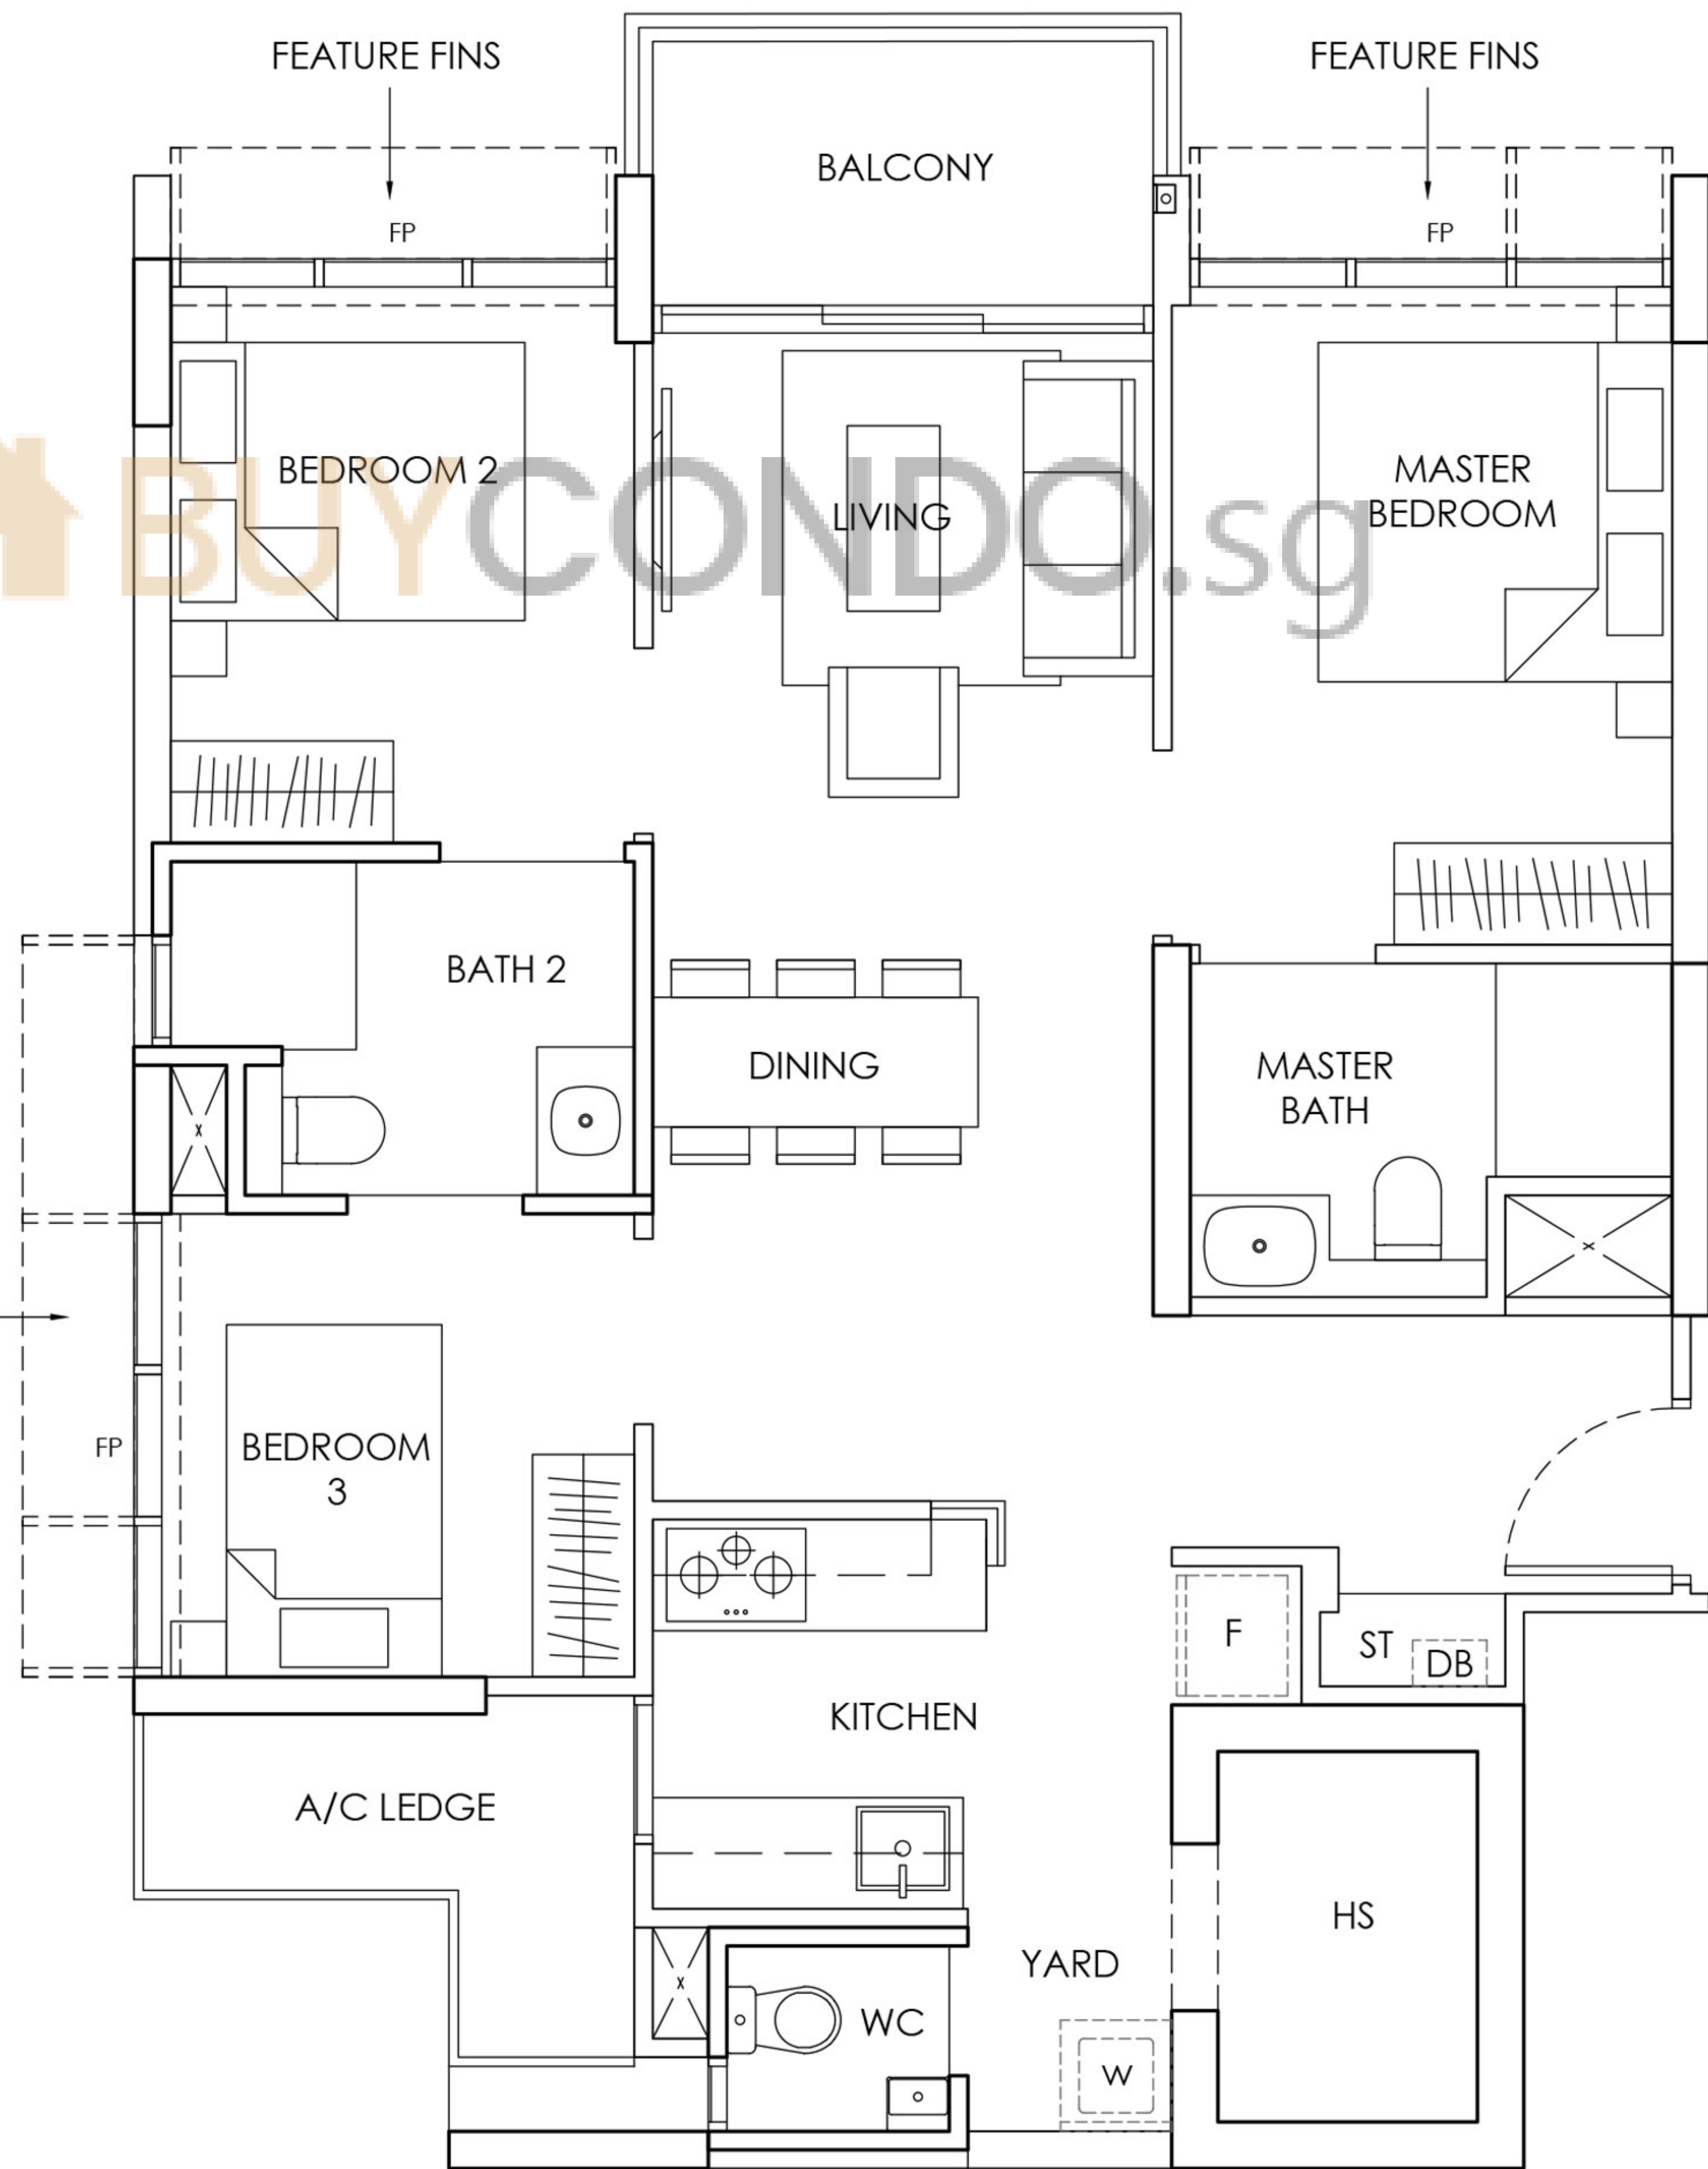

TYPE C1

3 - BEDROOM
82 sqm
883 sqft

TYPE C1

03-01, 05-01,
07-01, 09-01

03-07, 05-07,
07-07, 09-07,
11-07

03-09, 05-09,
07-09, 09-09

03-22*, 05-22*,
07-22*, 09-22*,
11-22*, 13-22*

03-28*, 05-28*,
07-28*, 09-28*,
11-28*, 13-28*

03-32*, 05-32*,
07-32*, 09-32*,
11-32*, 13-32*

03-33, 05-33,
07-33, 09-33,
11-33, 13-33

03-36*, 05-36*,
07-36*, 09-36*,
11-36*, 13-36*

* mirror units

FEATURE FINS

FEATURE FINS

TYPE C1

02-01, 04-01,
06-01, 08-01,
10-01

02-07, 04-07,
06-07, 08-07,
10-07

02-09, 04-09,
06-09, 08-09,
10-09

02-22*, 04-22*,
06-22*, 08-22*,
10-22*, 12-22*

02-28*, 04-28*,
06-28*, 08-28*,
10-28*, 12-28*

02-32*, 04-32*,
06-32*, 08-32*,
10-32*, 12-32*

02-33, 04-33,
06-33, 08-33,
10-33, 12-33

02-36*, 04-36*,
06-36*, 08-36*,
10-36*, 12-36*

* mirror units

FEATURE FINS

FP - FIXED WINDOW PANEL

1100