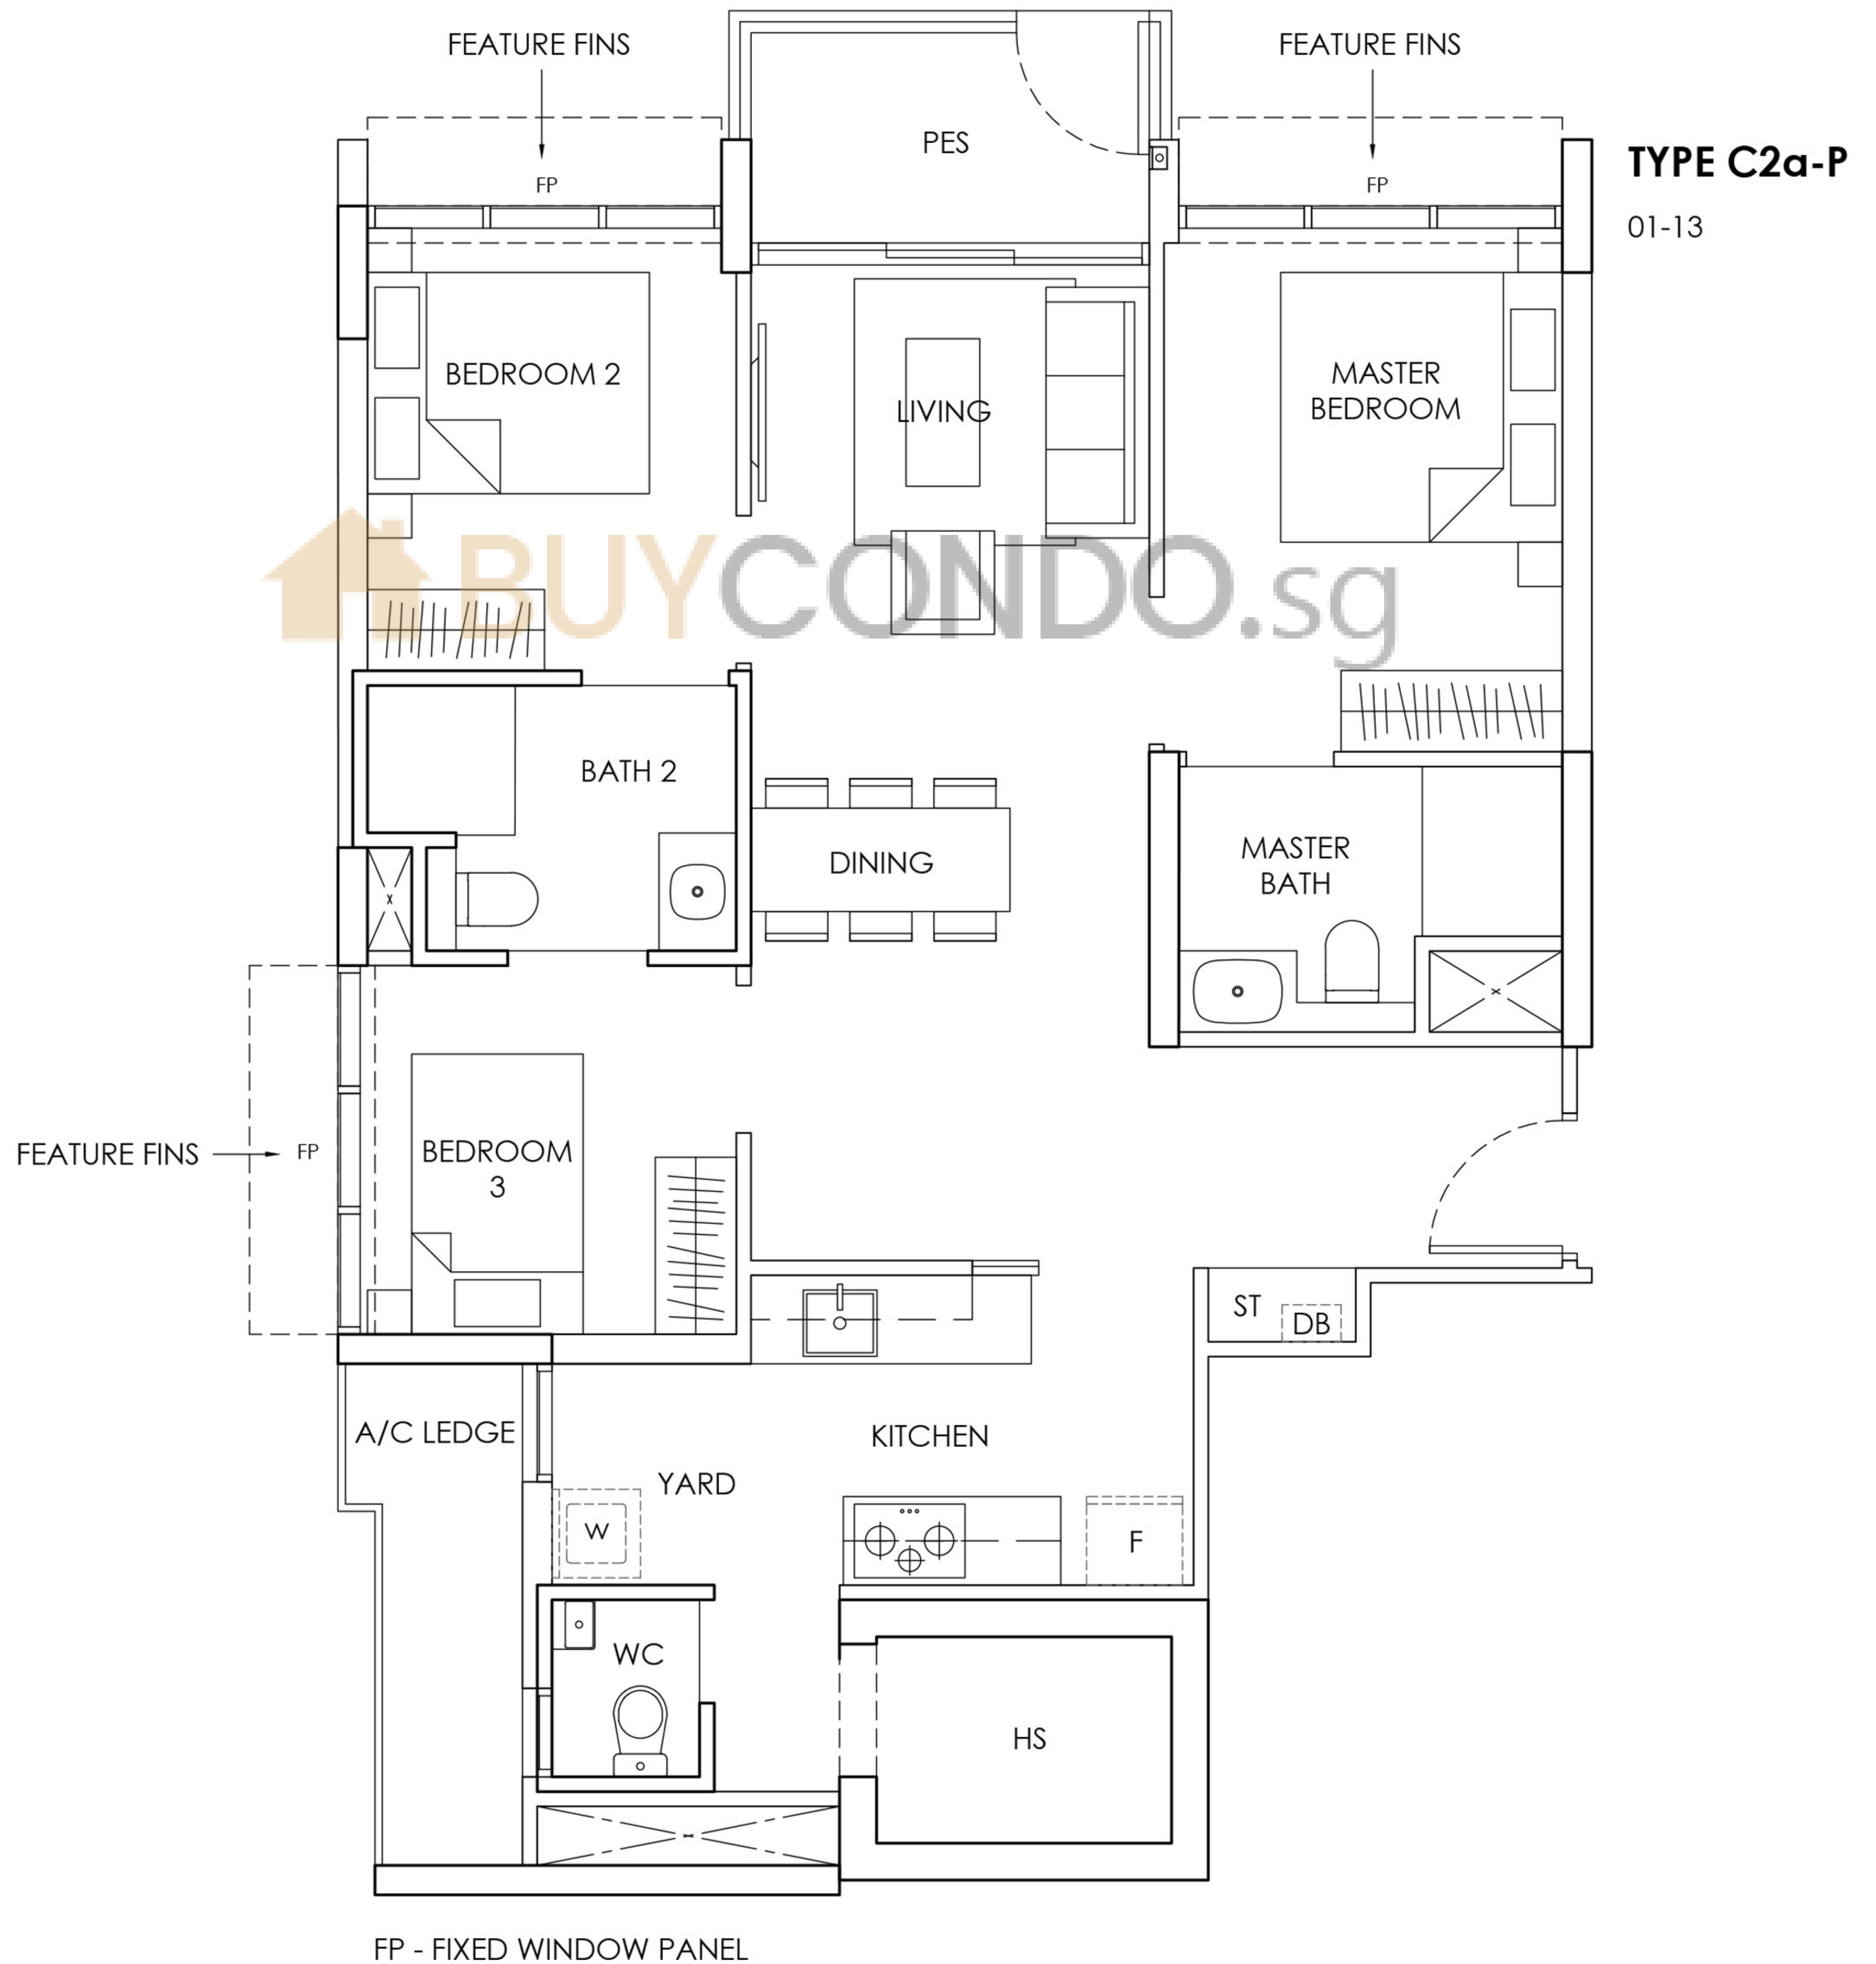

04-21, 06-21, 08-21,
10-21, 12-21

FP - FIXED WINDOW PANEL

TYPE C2a-P

3 - BEDROOM

86 sqm

926 sqft

TYPE C2-P

3 - BEDROOM

86 sqm

926 sqft

FP - FIXED WINDOW PANEL

TYPE C2

3 - BEDROOM

86 sqm

926 sqft

TYPE C3