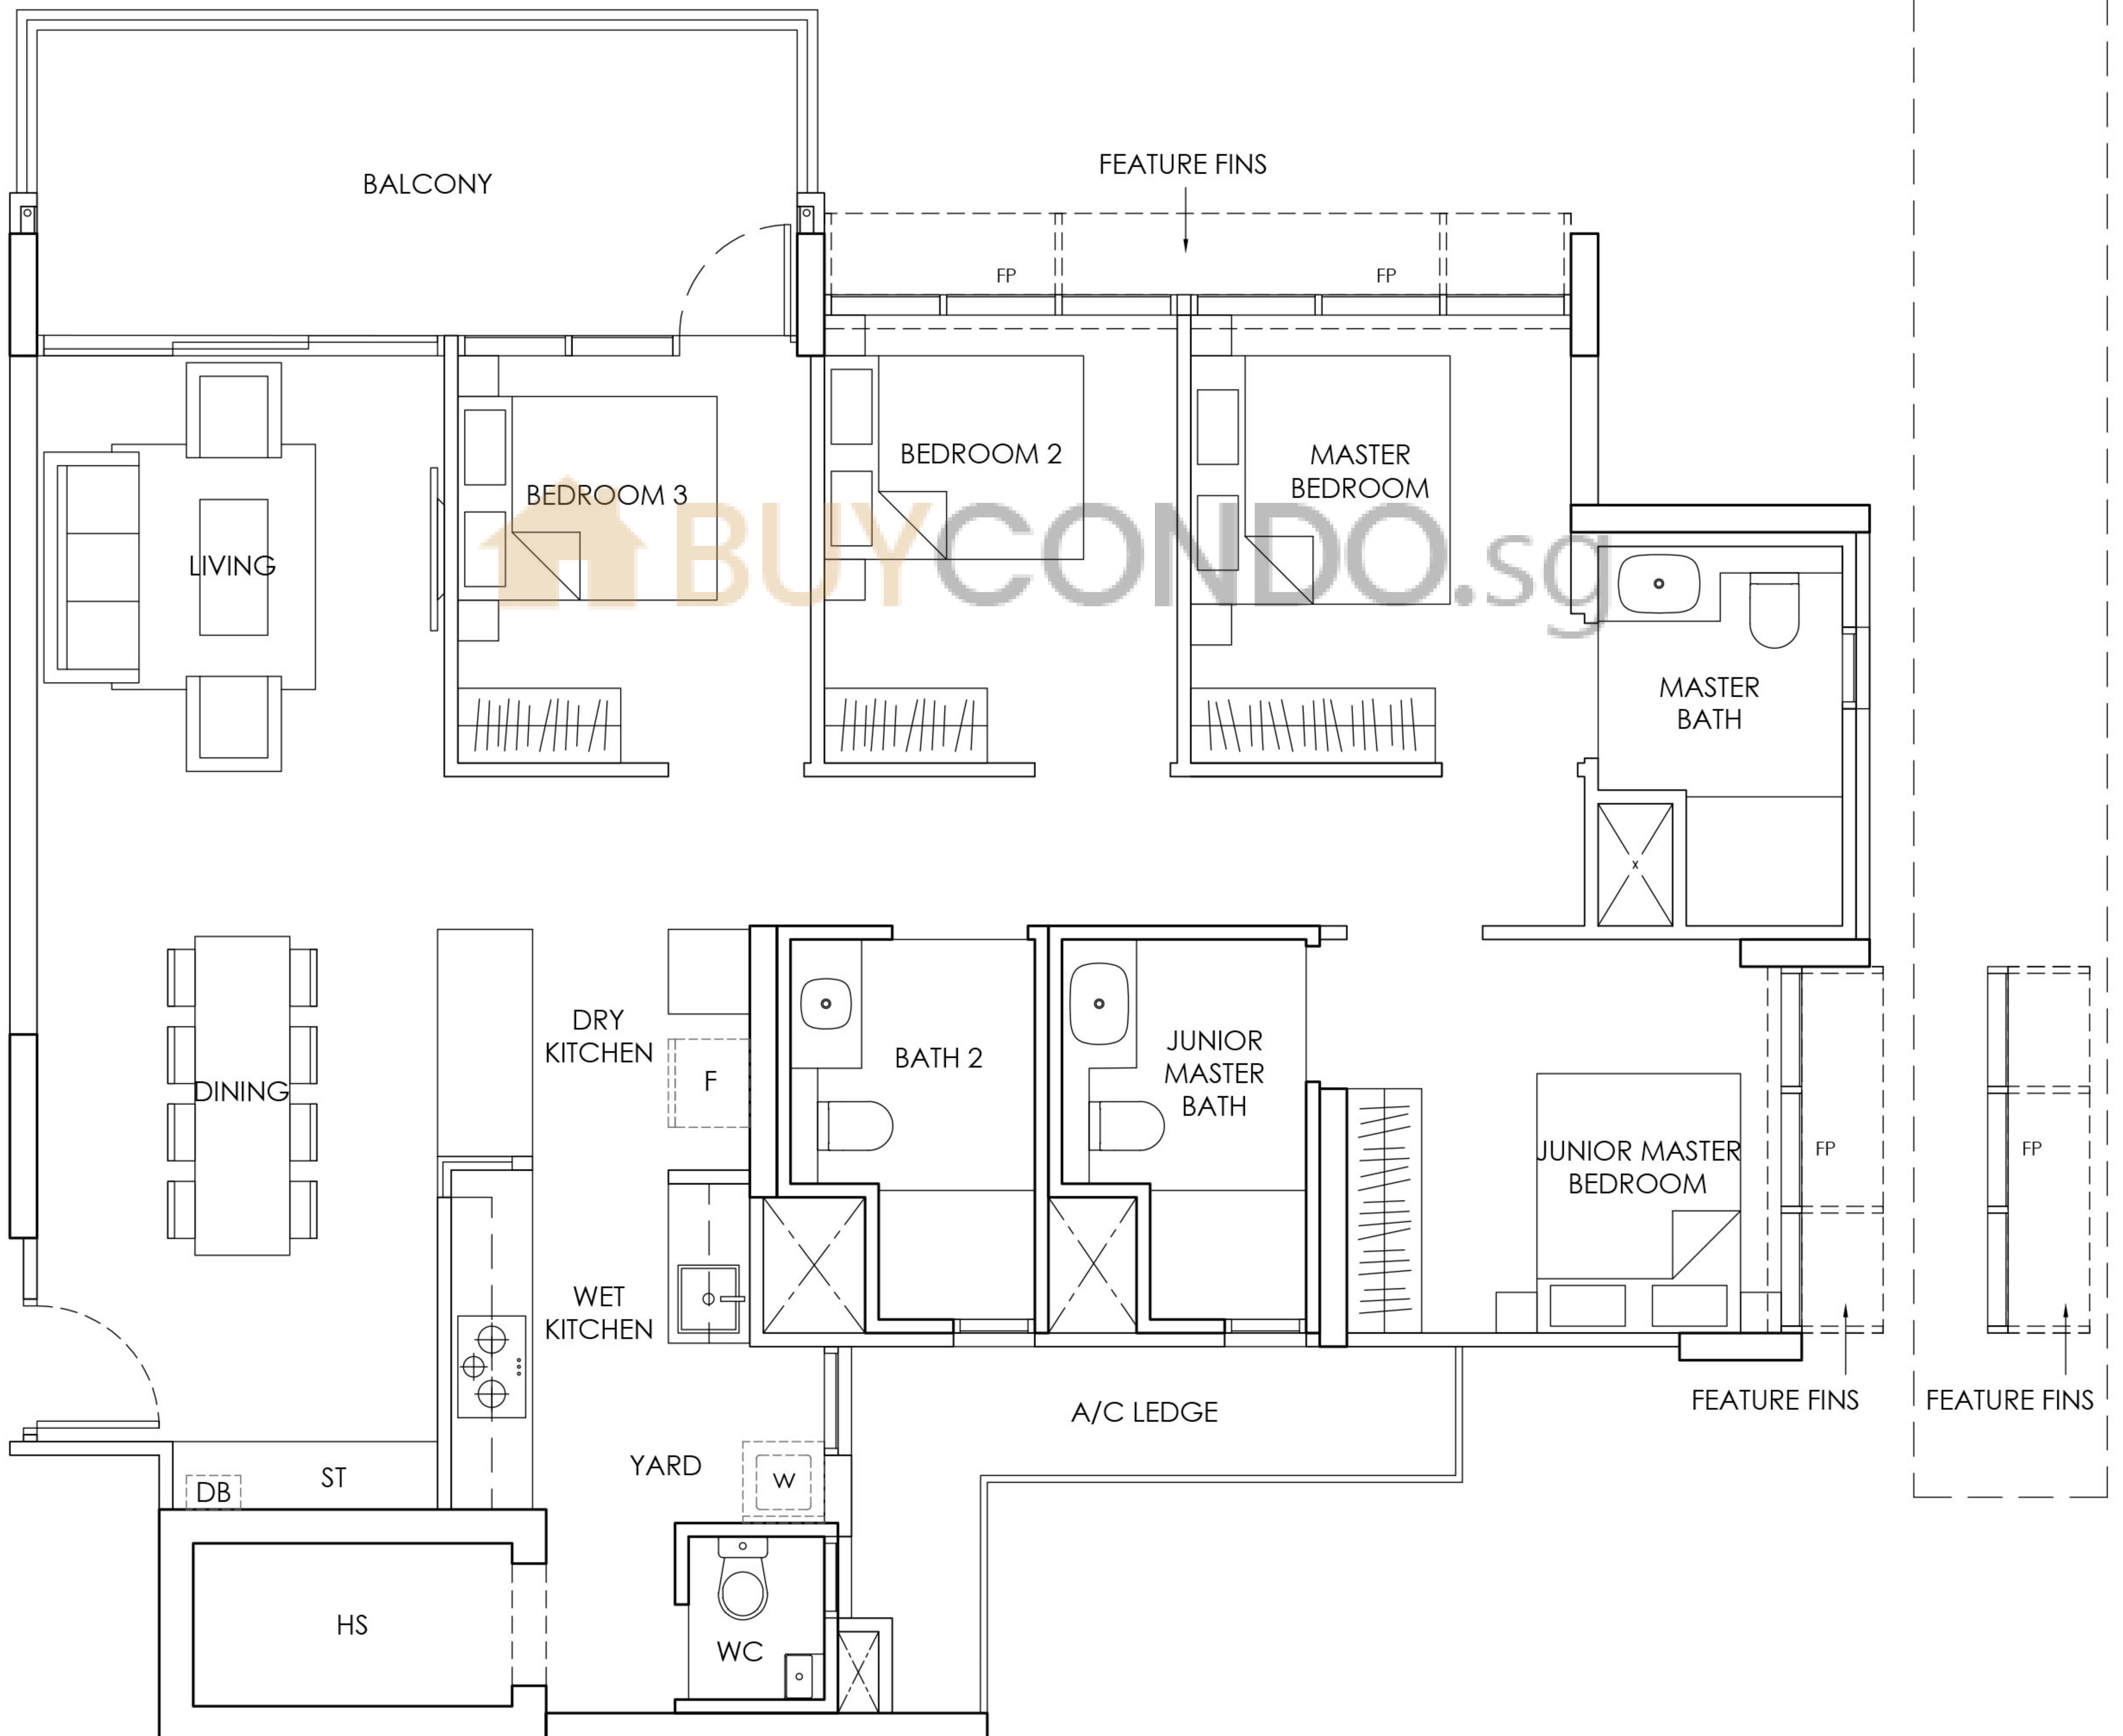

112 sqm

1,206 sqft

TYPE C7

04-26, 06-26, 08-26,
10-26, 12-26

TYPE C7

03-26, 05-26, 07-26,
09-26, 11-26, 13-26

TYPE D1

4 - BEDROOM

130 sqm

1,399 sqft

TYPE D1

02-12, 04-12, 06-12,
08-12, 10-12

FP - FIXED WINDOW PANEL

TYPE D1

03-12, 05-12, 07-12,
09-12, 11-12

TYPE D1-P