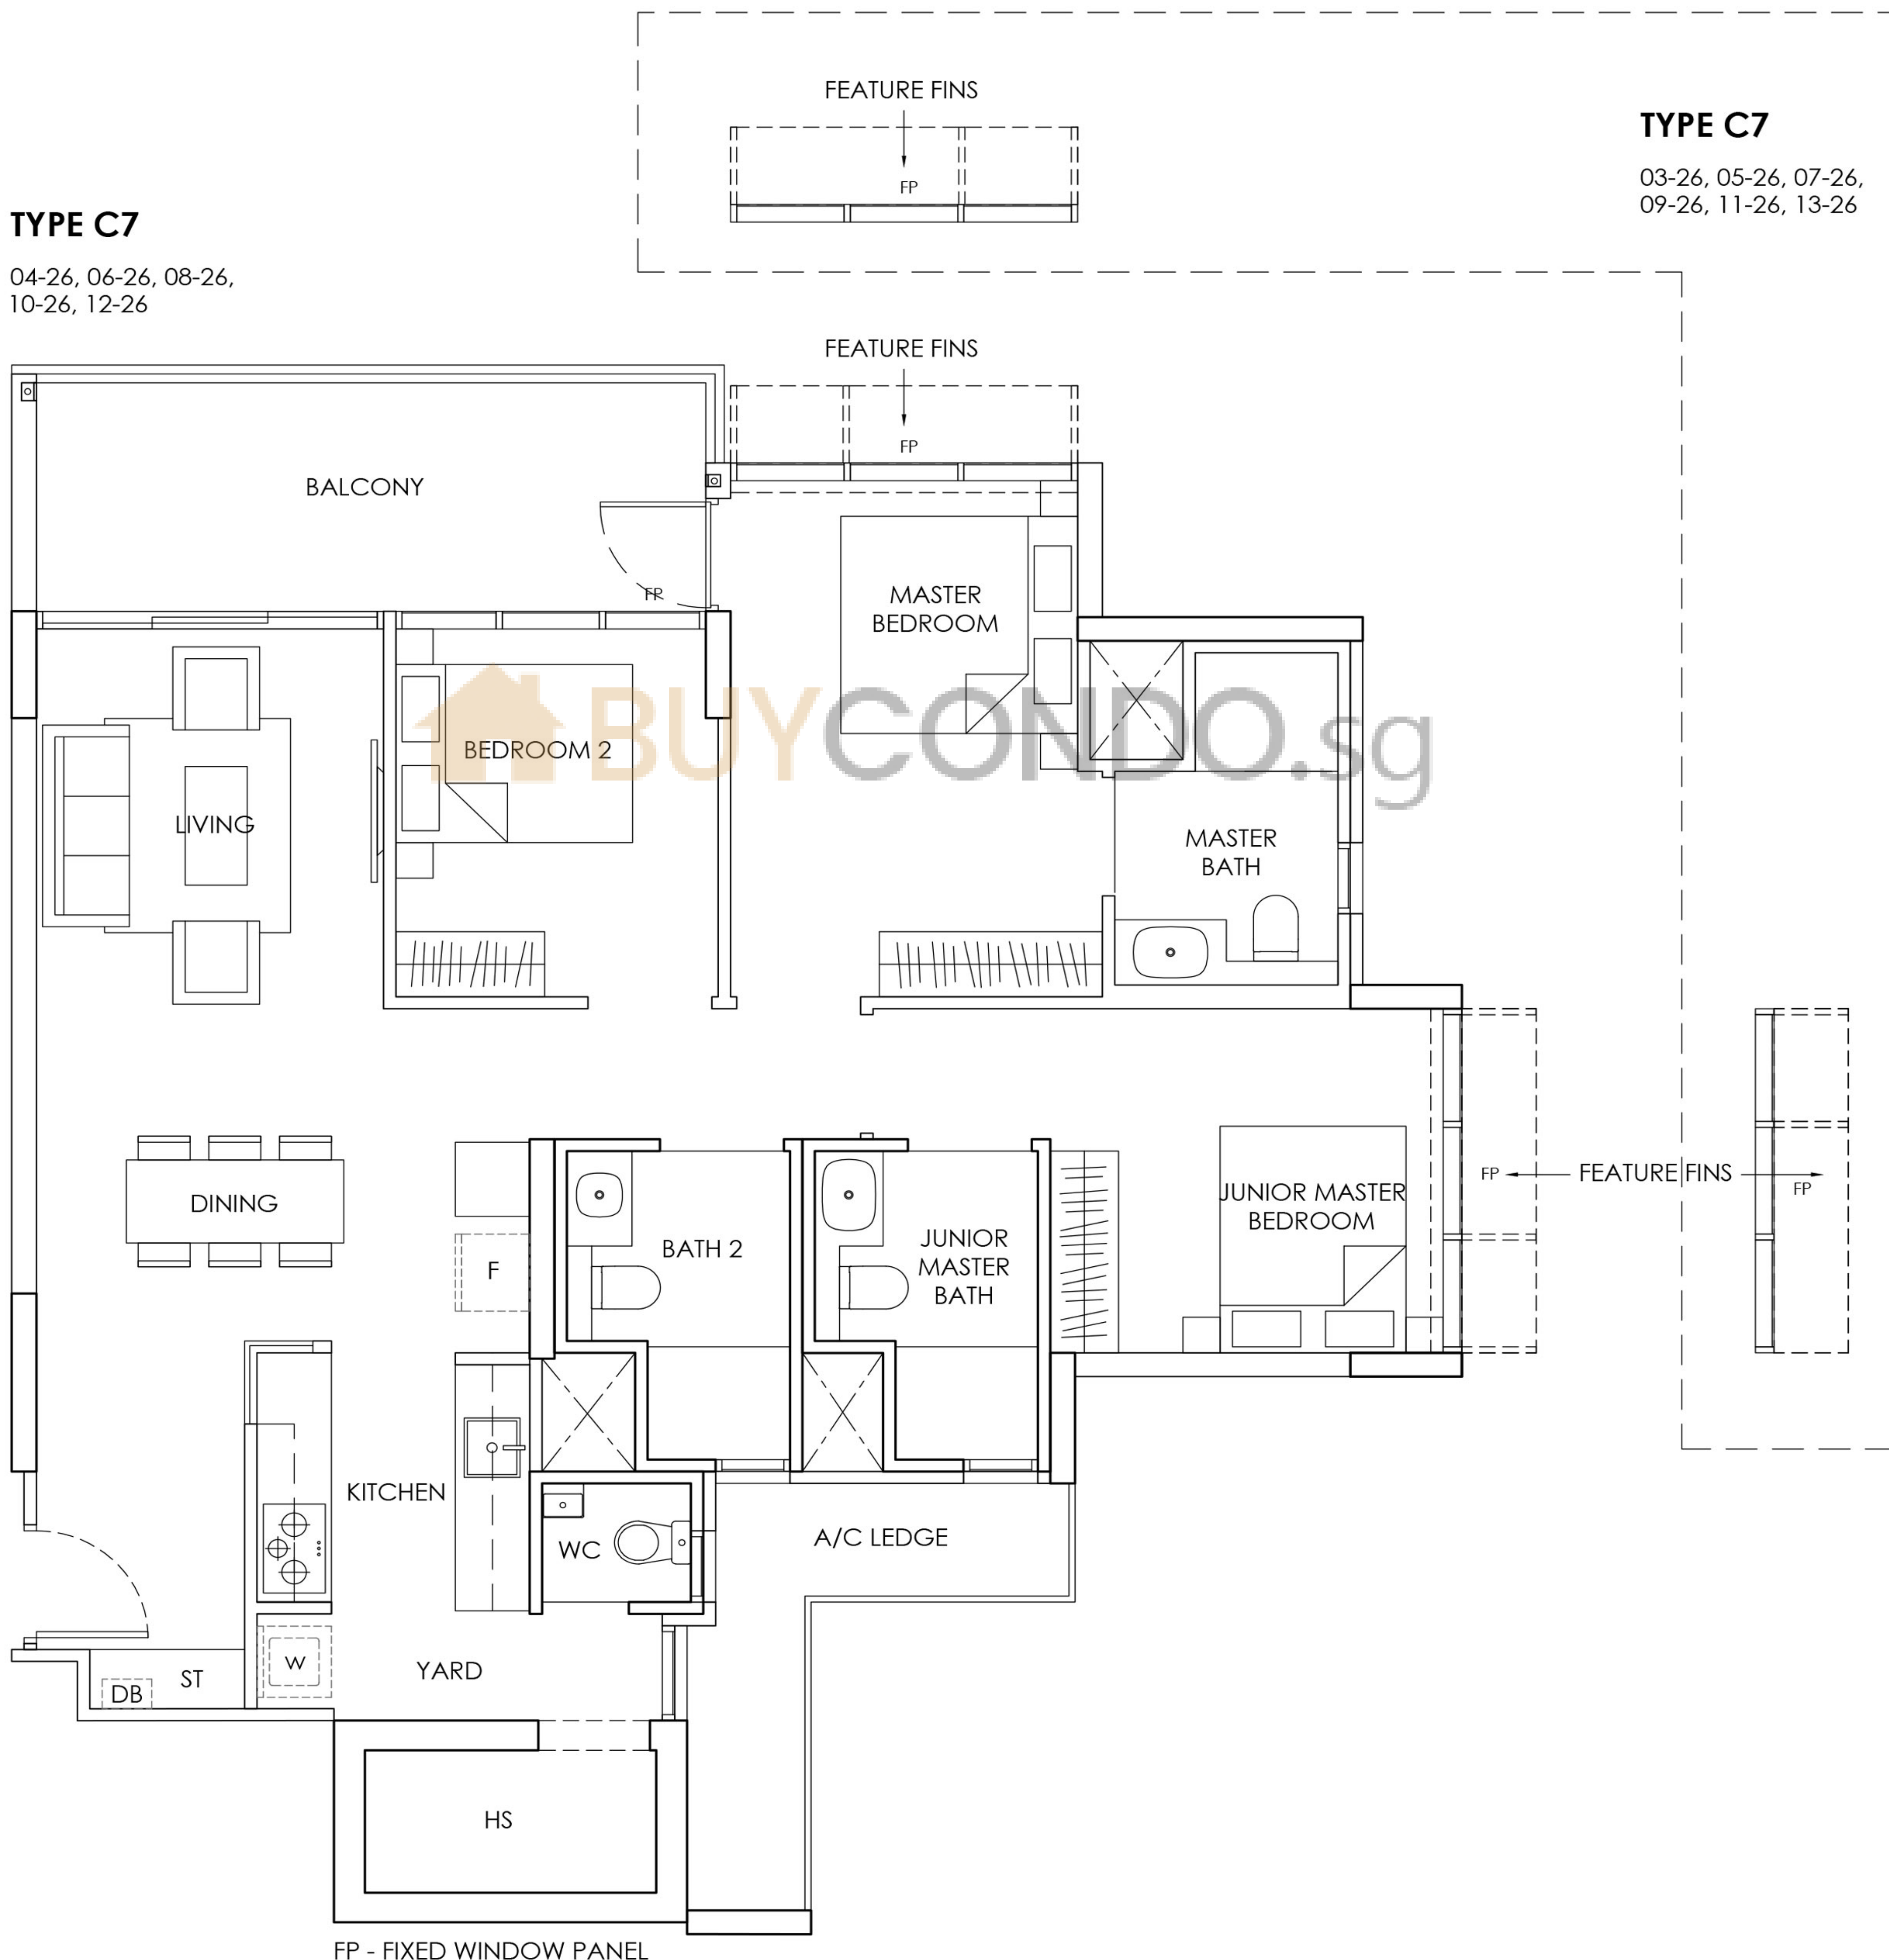

112 sqm

1,206 sqft

TYPE C7

04-26, 06-26, 08-26,
10-26, 12-26

TYPE C7

03-26, 05-26, 07-26,
09-26, 11-26, 13-26

TYPE D1

4 - BEDROOM

130 sqm

1,399 sqft

TYPE D1

02-12, 04-12, 06-12,
08-12, 10-12

FP - FIXED WINDOW PANEL

TYPE D1

03-12, 05-12, 07-12,
09-12, 11-12

TYPE D1-P