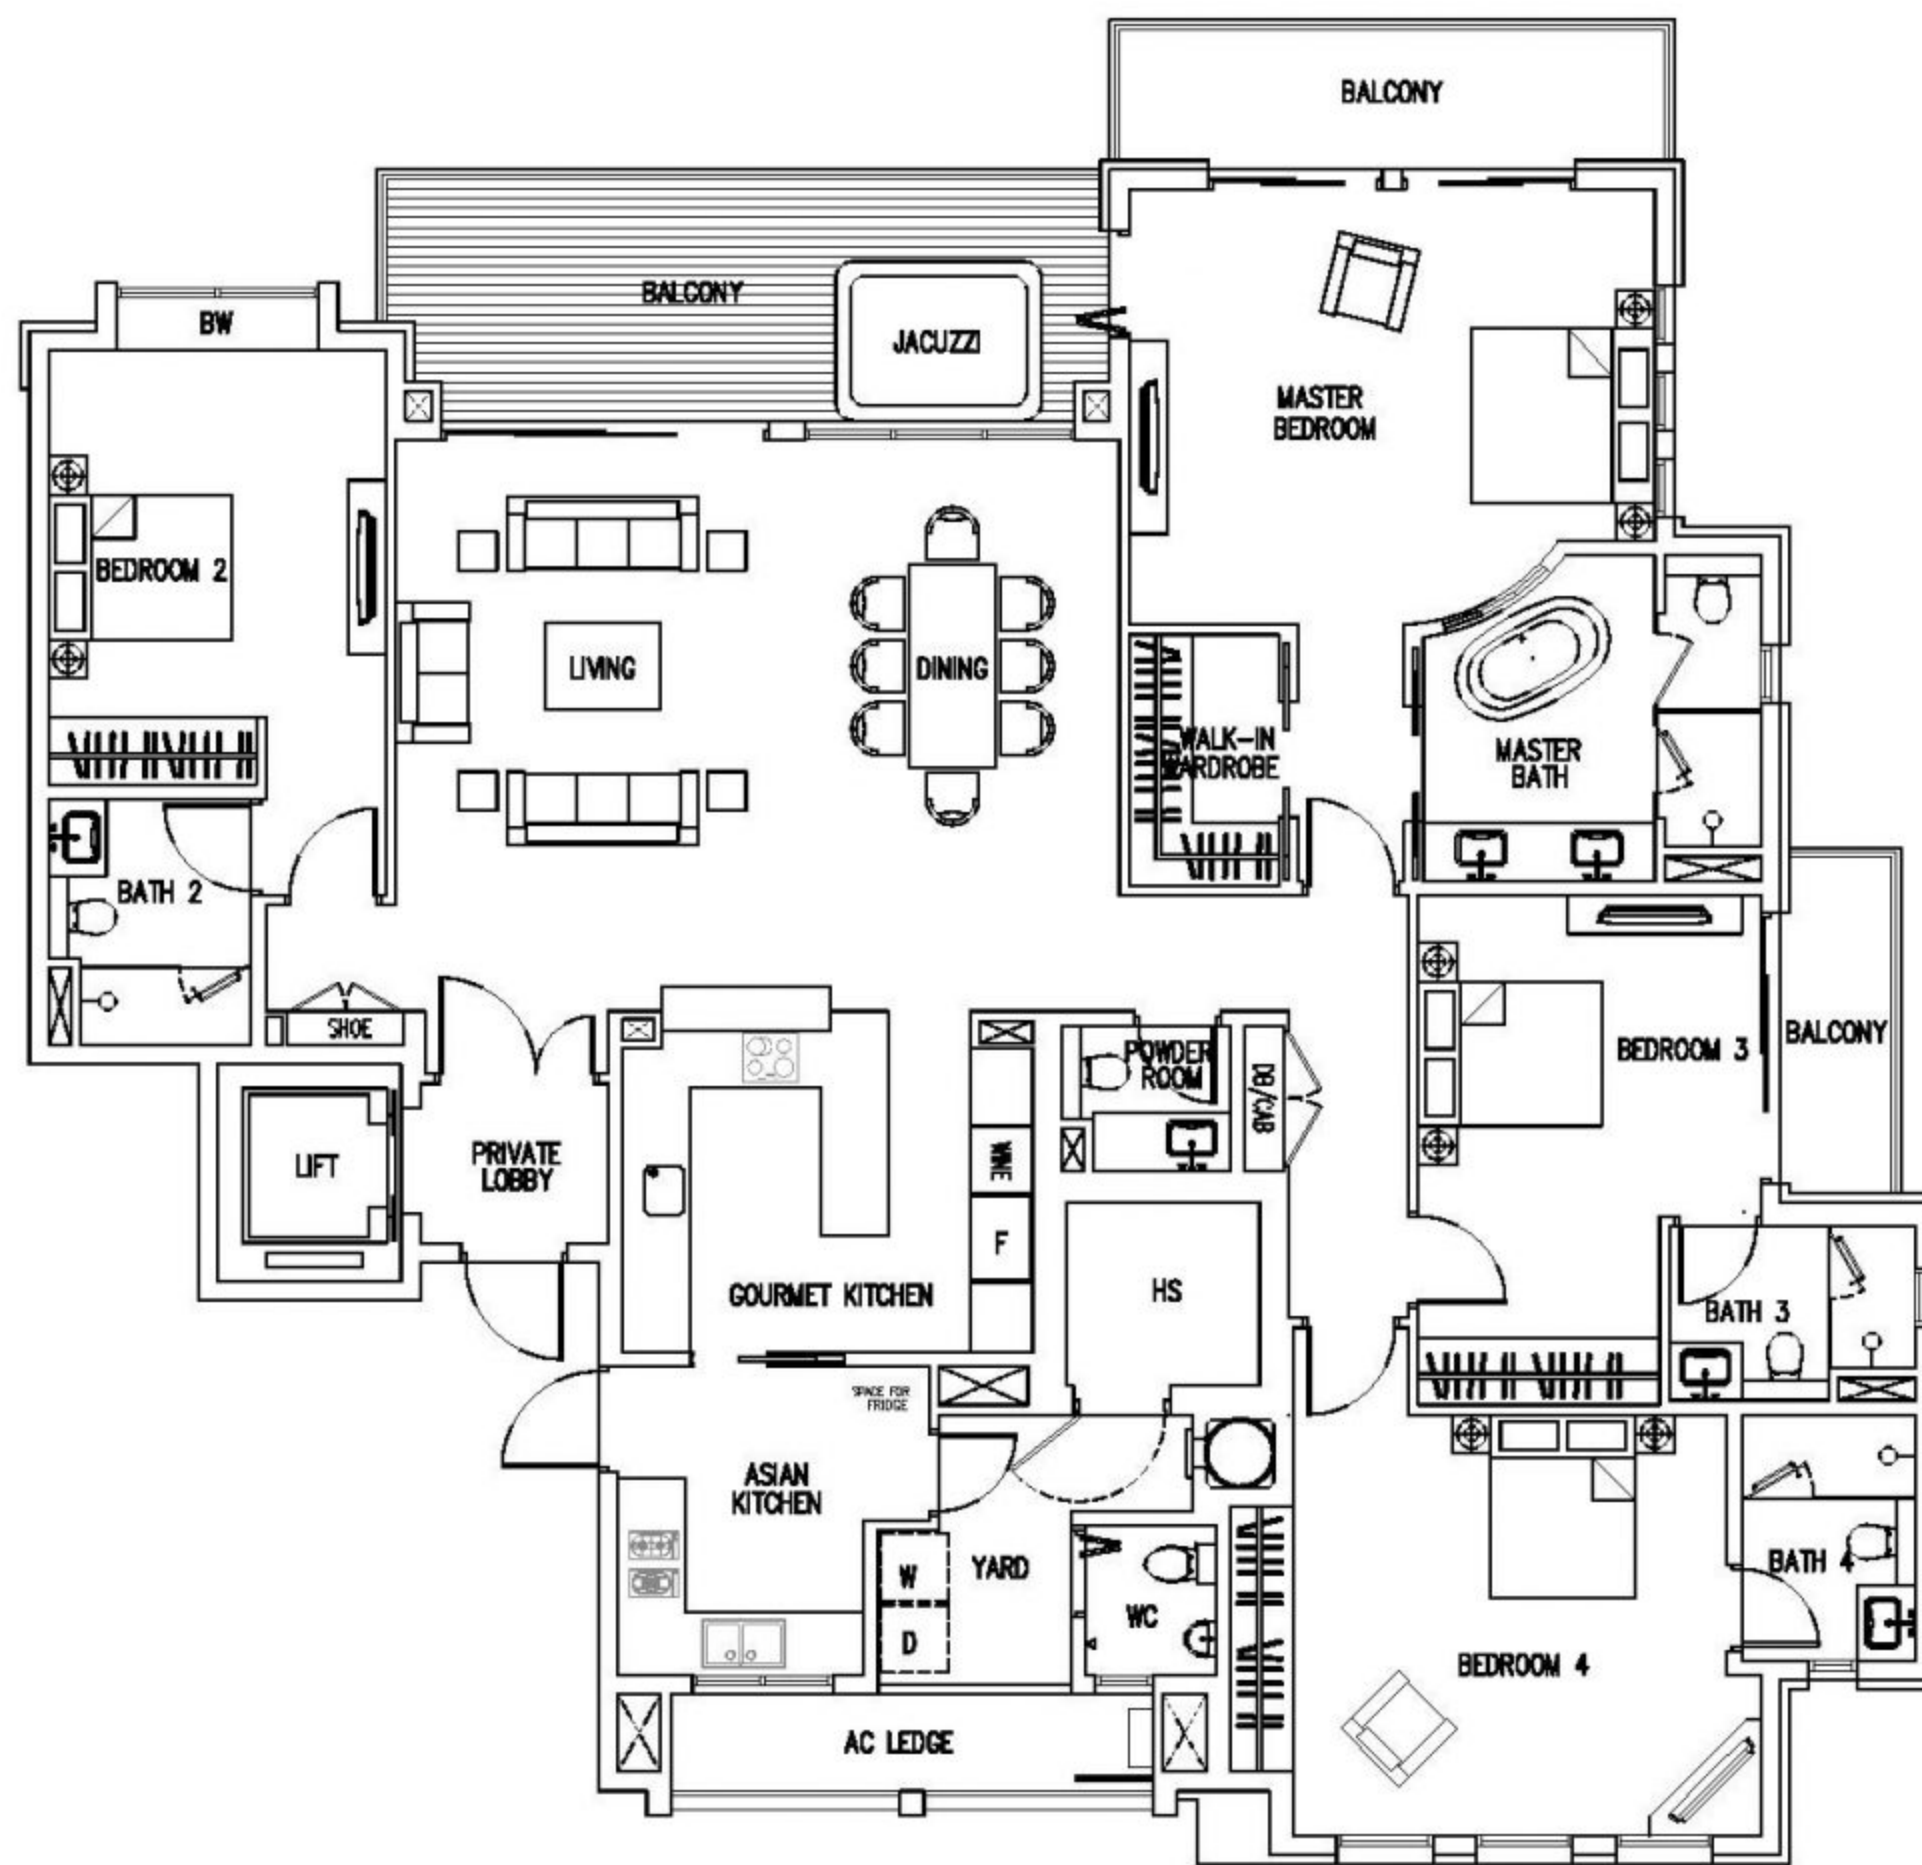

**Showflat Floor Plan:  
#02-01  
4 Bedroom (Type Ba)  
269sqm (2,896sqft)**

BP No: A0506-00015-2008-BP01  
BP Approval Date: 29 January 2010

**Showflat Floor Plan:  
#04-01  
4 Bedroom (Type B)  
271sqm (2,917sqft)**

BP No: A0506-00015-2008-BP01  
BP Approval Date: 29 January 2010

**Showflat Floor Plan**  
**#03-03**  
**4 Bedroom (Type Ba)**  
**273sqm (2,939sqft)**