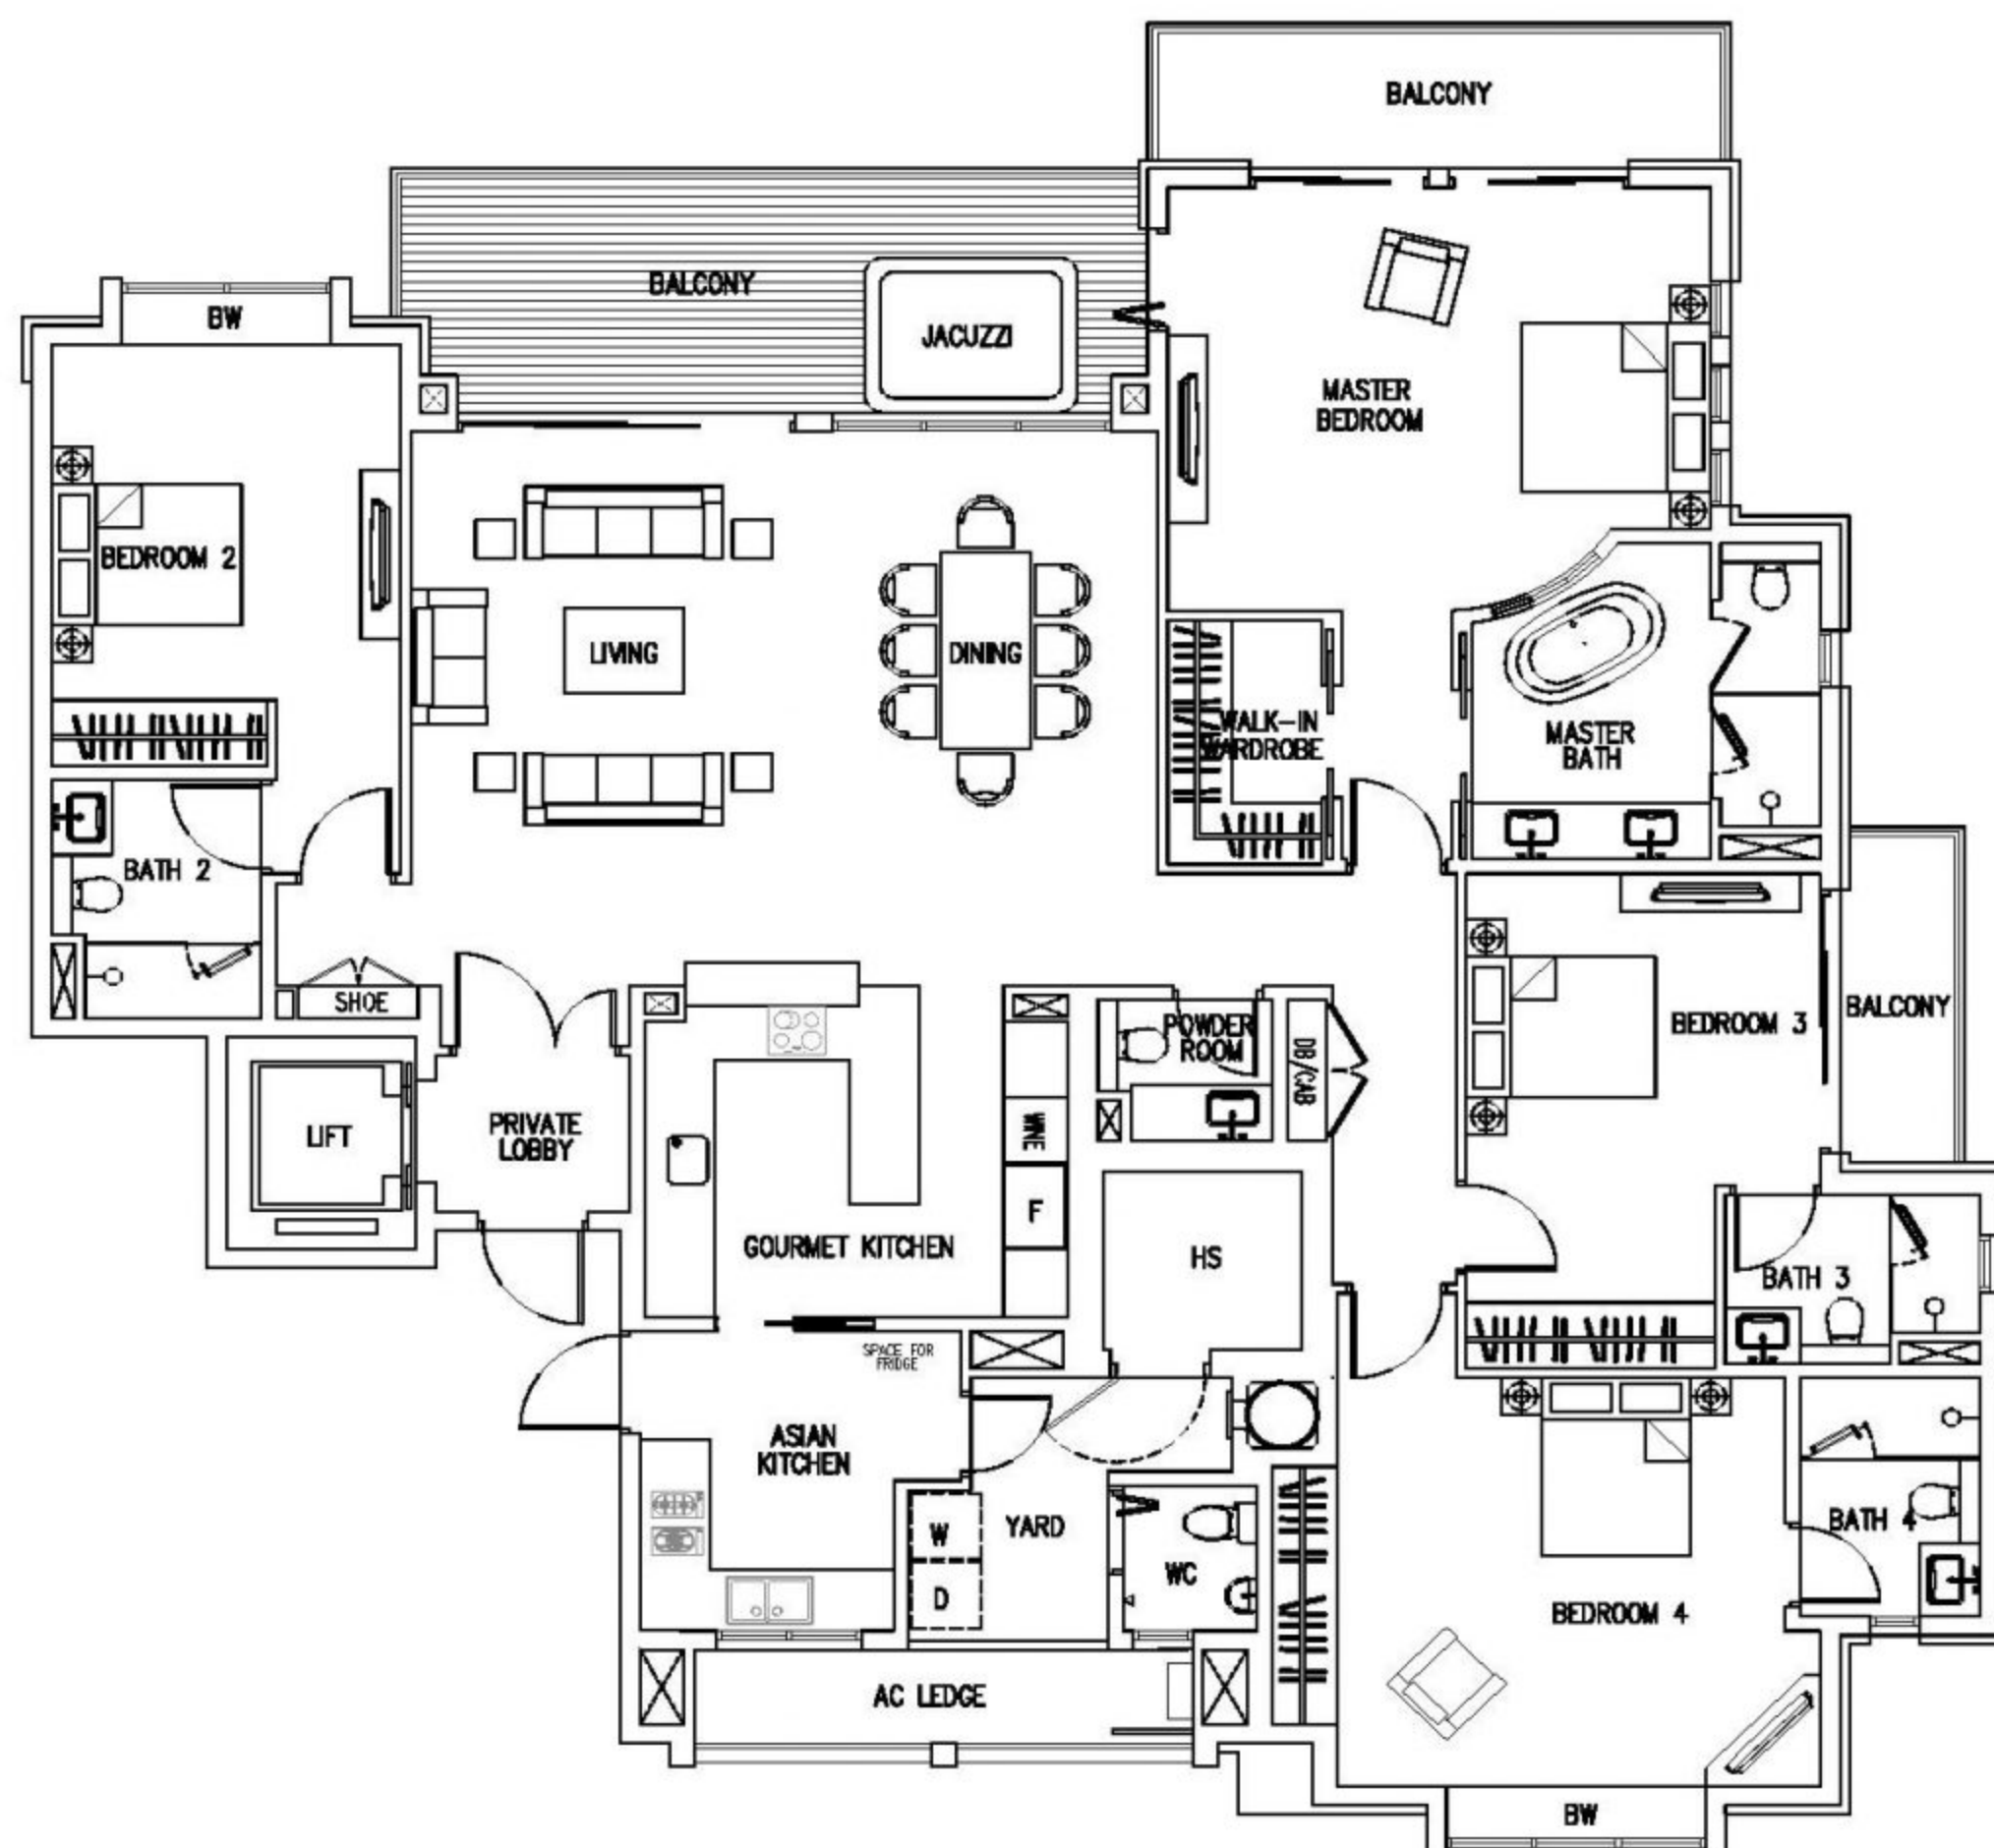

**Showflat Floor Plan:  
#02-01  
4 Bedroom (Type Ba)  
269sqm (2,896sqft)**

BP No: A0506-00015-2008-BP01  
BP Approval Date: 29 January 2010

**Showflat Floor Plan:  
#04-01  
4 Bedroom (Type B)  
271sqm (2,917sqft)**

BP No: A0506-00015-2008-BP01  
BP Approval Date: 29 January 2010

**Showflat Floor Plan**  
**#03-03**  
**4 Bedroom (Type Ba)**  
**273sqm (2,939sqft)**