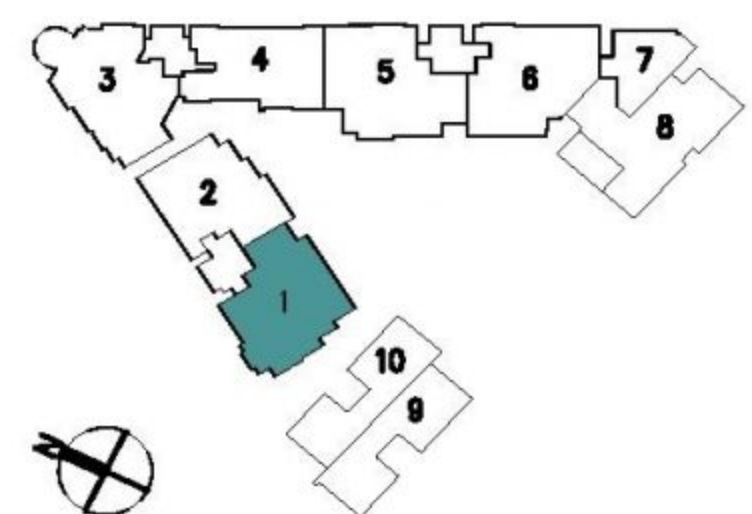

**Showflat Floor Plan:  
#02-01  
4 Bedroom (Type Ba)  
269sqm (2,896sqft)**

BP No: A0506-00015-2008-BP01  
BP Approval Date: 29 January 2010

**Showflat Floor Plan:  
#04-01  
4 Bedroom (Type B)  
271sqm (2,917sqft)**

BP No: A0506-00015-2008-BP01  
BP Approval Date: 29 January 2010

**Showflat Floor Plan**  
**#03-03**  
**4 Bedroom (Type Ba)**  
**273sqm (2,939sqft)**