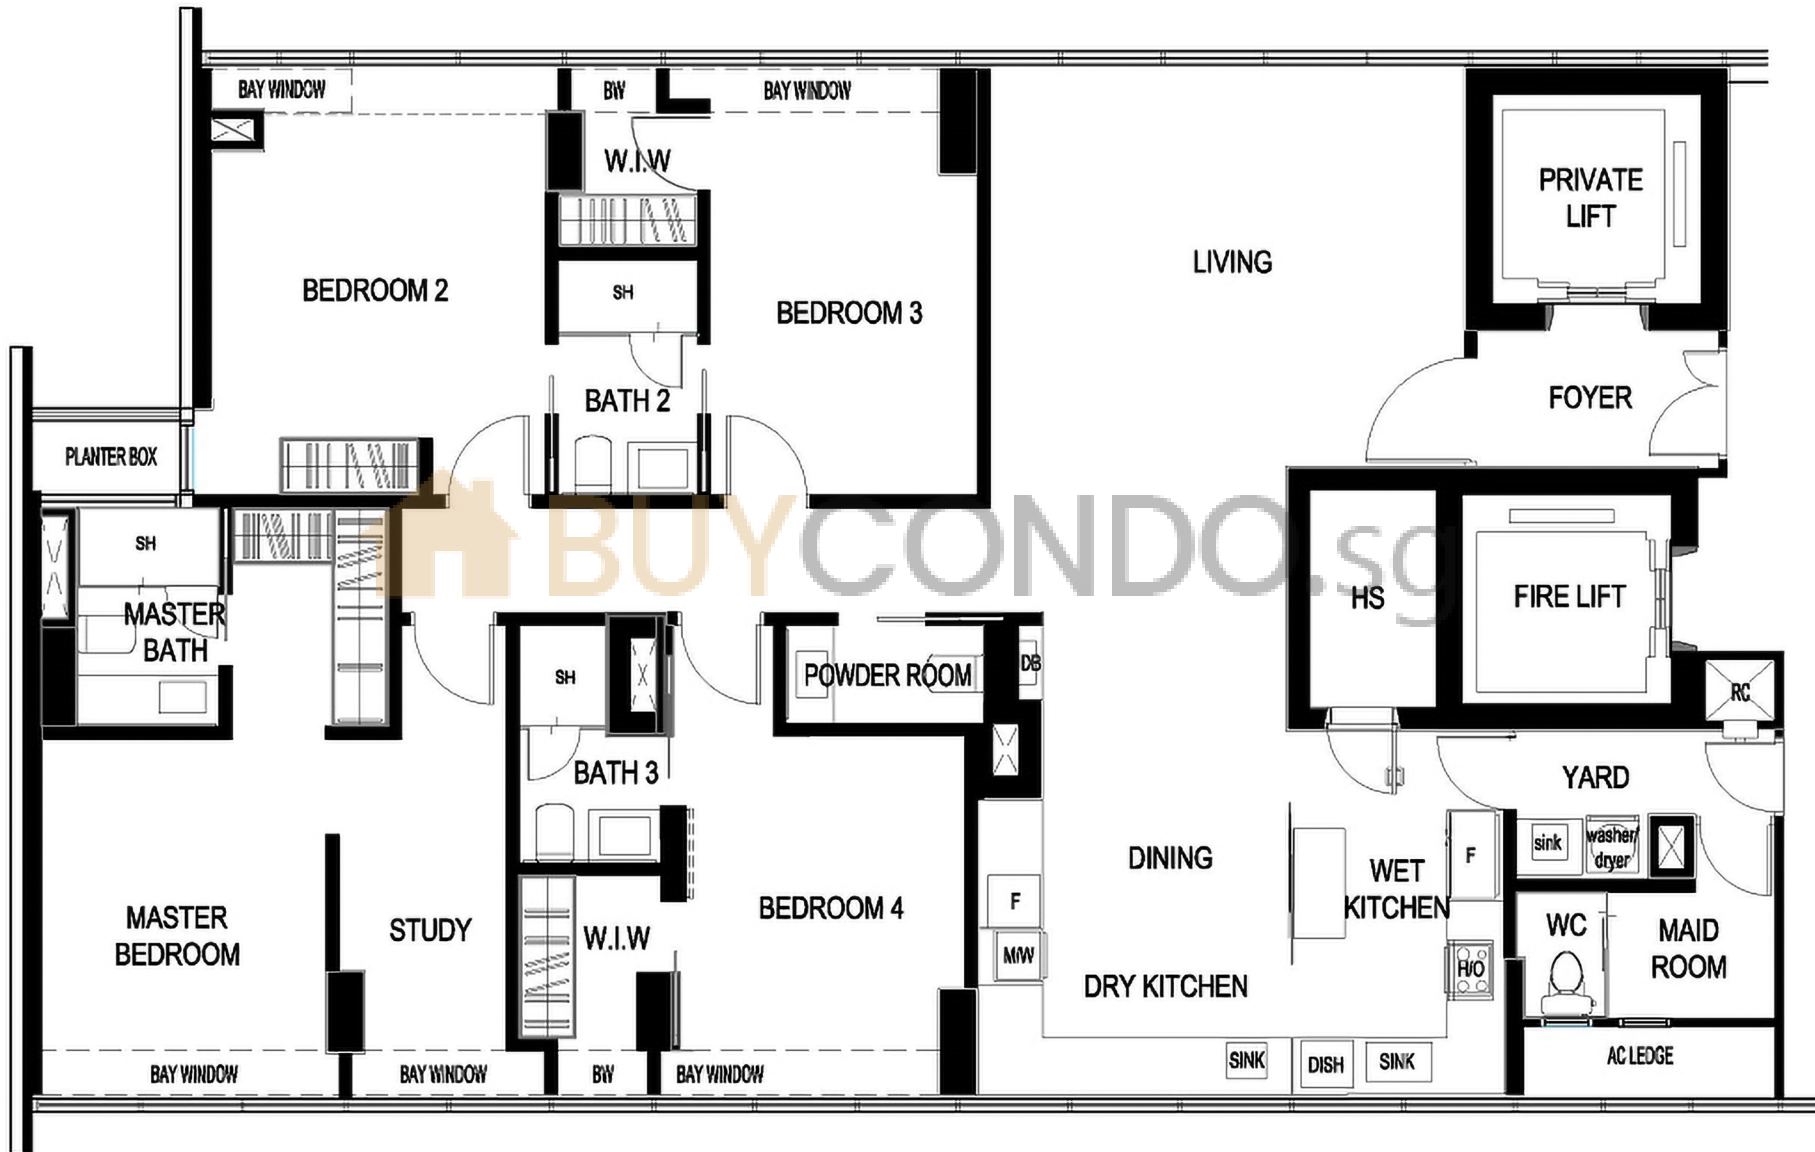

ALBA

TYPE C - PLAN

C 户型图

#12-01

UPDATED: 25 MAR 2020

ALBA

TYPE A1 - PLAN A1户型图

#15-02

3-BEDROOM (1,905 sq ft)
3卧房 (1,905平方英尺)

Disclaimer: The plan is solely for illustration of space only, as it is not reflected in BP approved plans. Plan is subject to any amendments as may be approved by the relevant authorities.
注: 上述构图须经相关法定机构审核, 故或需进行修改。

ALBA

TYPE C1 - PLAN

C1户型图

#10-01, #14-01

3-BEDROOM (2,303 sq ft)

3卧房 (2,303平方英尺)

Disclaimer: The plan is solely for illustration of space only, as it is not reflected in BP approved plans. Plan is subject to any amendments as may be approved by the relevant authorities.
注: 上述构图须经相关法定机构审核, 故或需进行修改。

ALBA

PENTHOUSE - PLAN 顶层豪华公寓户型图

#18-01