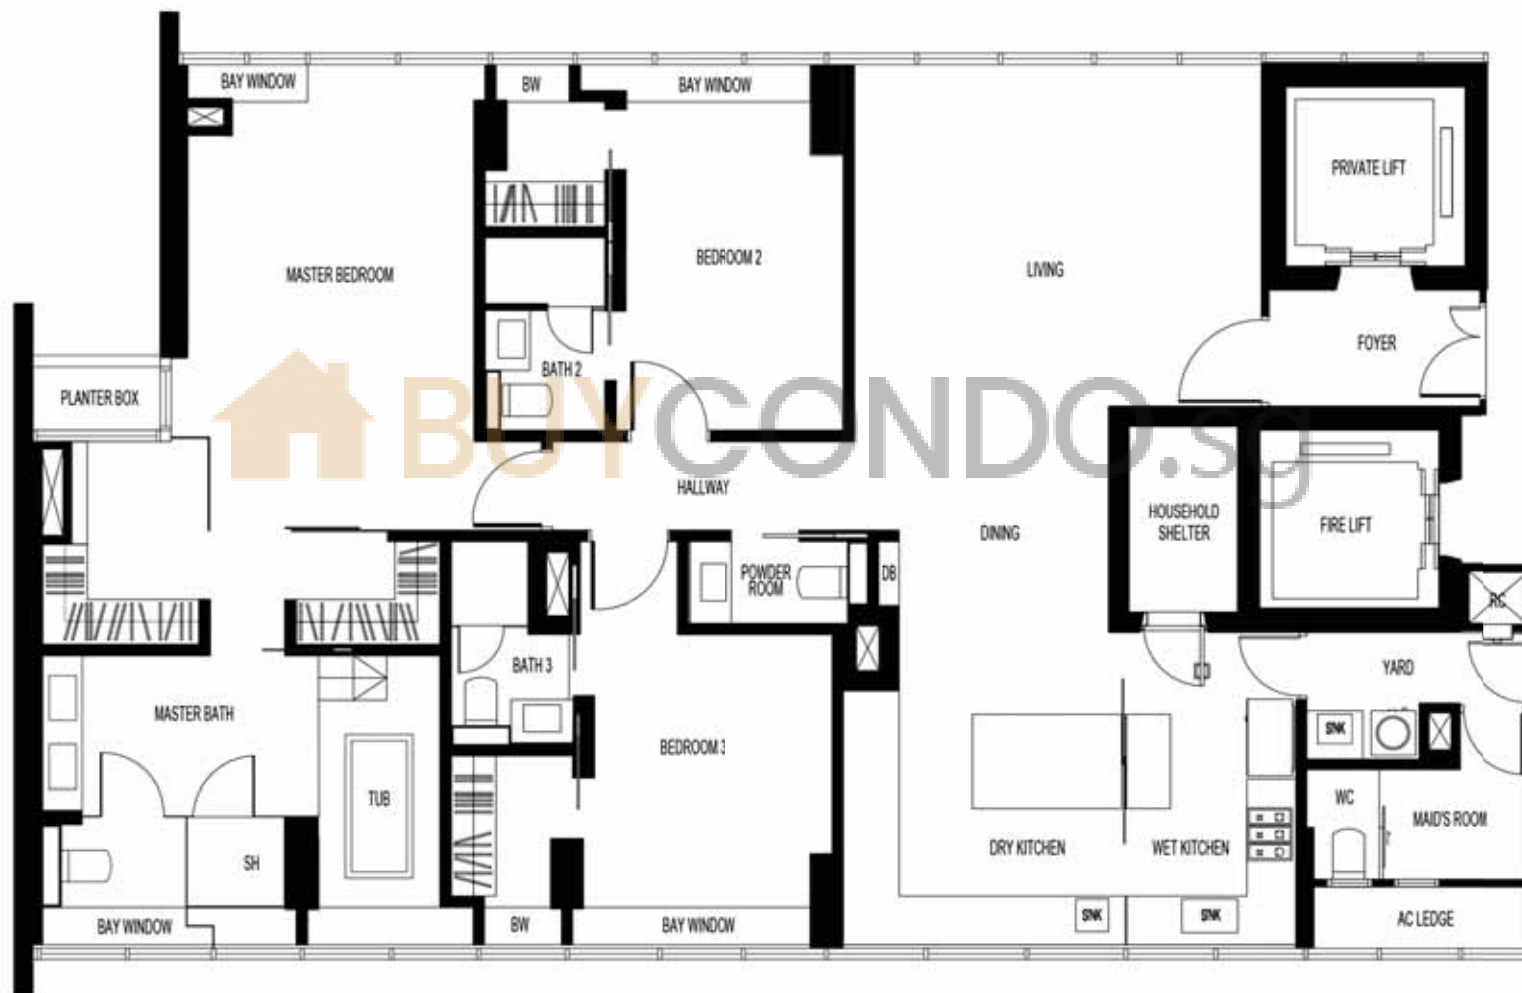

ALBA

TYPE C - PLAN

C 户型图

#12-01

UPDATED: 25 MAR 2020

ALBA

TYPE A1 - PLAN A1户型图

#15-02

3-BEDROOM (1,905 sq ft)
3卧房 (1,905平方英尺)

Disclaimer: The plan is solely for illustration of space only, as it is not reflected in BP approved plans. Plan is subject to any amendments as may be approved by the relevant authorities.
注: 上述构图须经相关法定机构审核, 故或需进行修改。

ALBA

TYPE C1 - PLAN

C1户型图

#10-01, #14-01

3-BEDROOM (2,303 sq ft)

3卧房 (2,303平方英尺)

Disclaimer: The plan is solely for illustration of space only, as it is not reflected in BP approved plans. Plan is subject to any amendments as may be approved by the relevant authorities.
注: 上述构图须经相关法定机构审核, 故或需进行修改。

ALBA

PENTHOUSE - PLAN 顶层豪华公寓户型图

#18-01