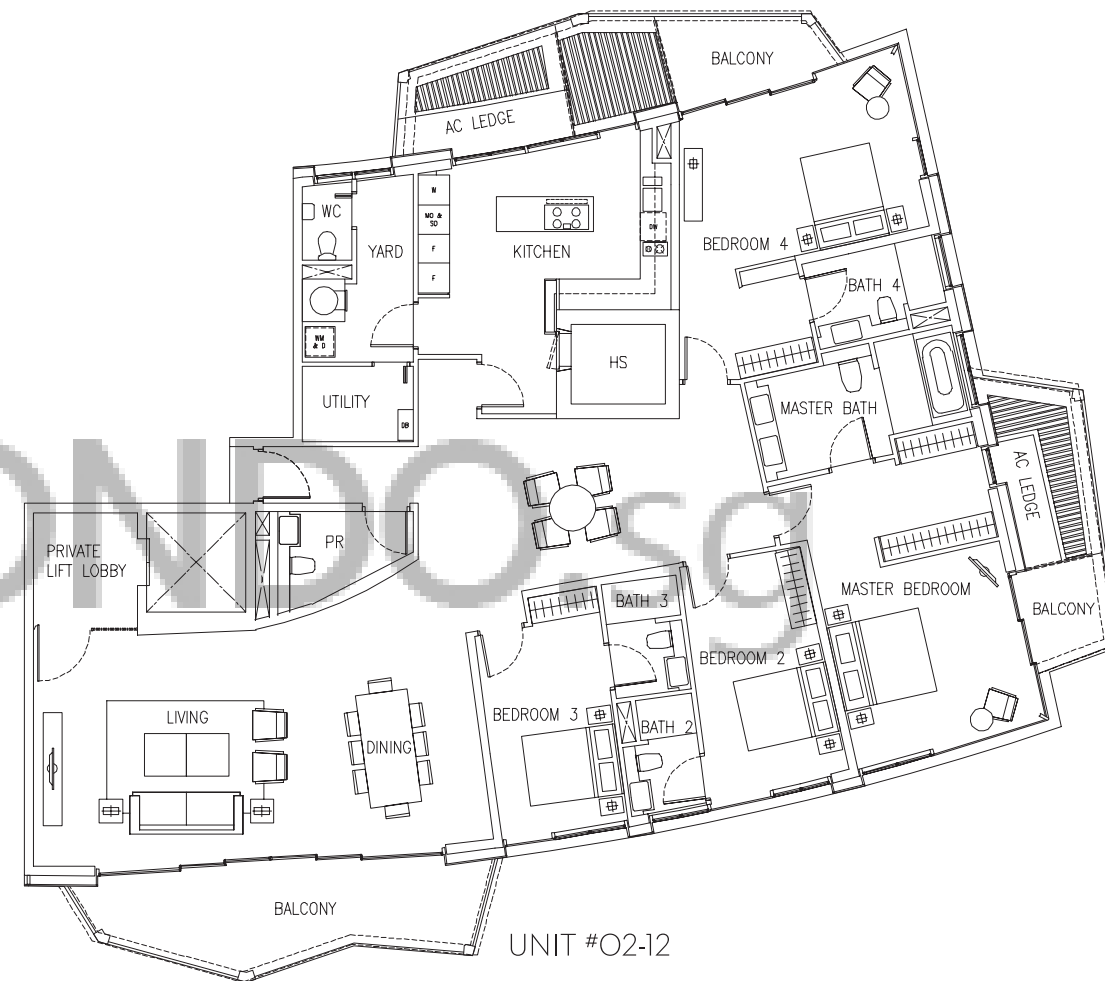

UNIT #02-12