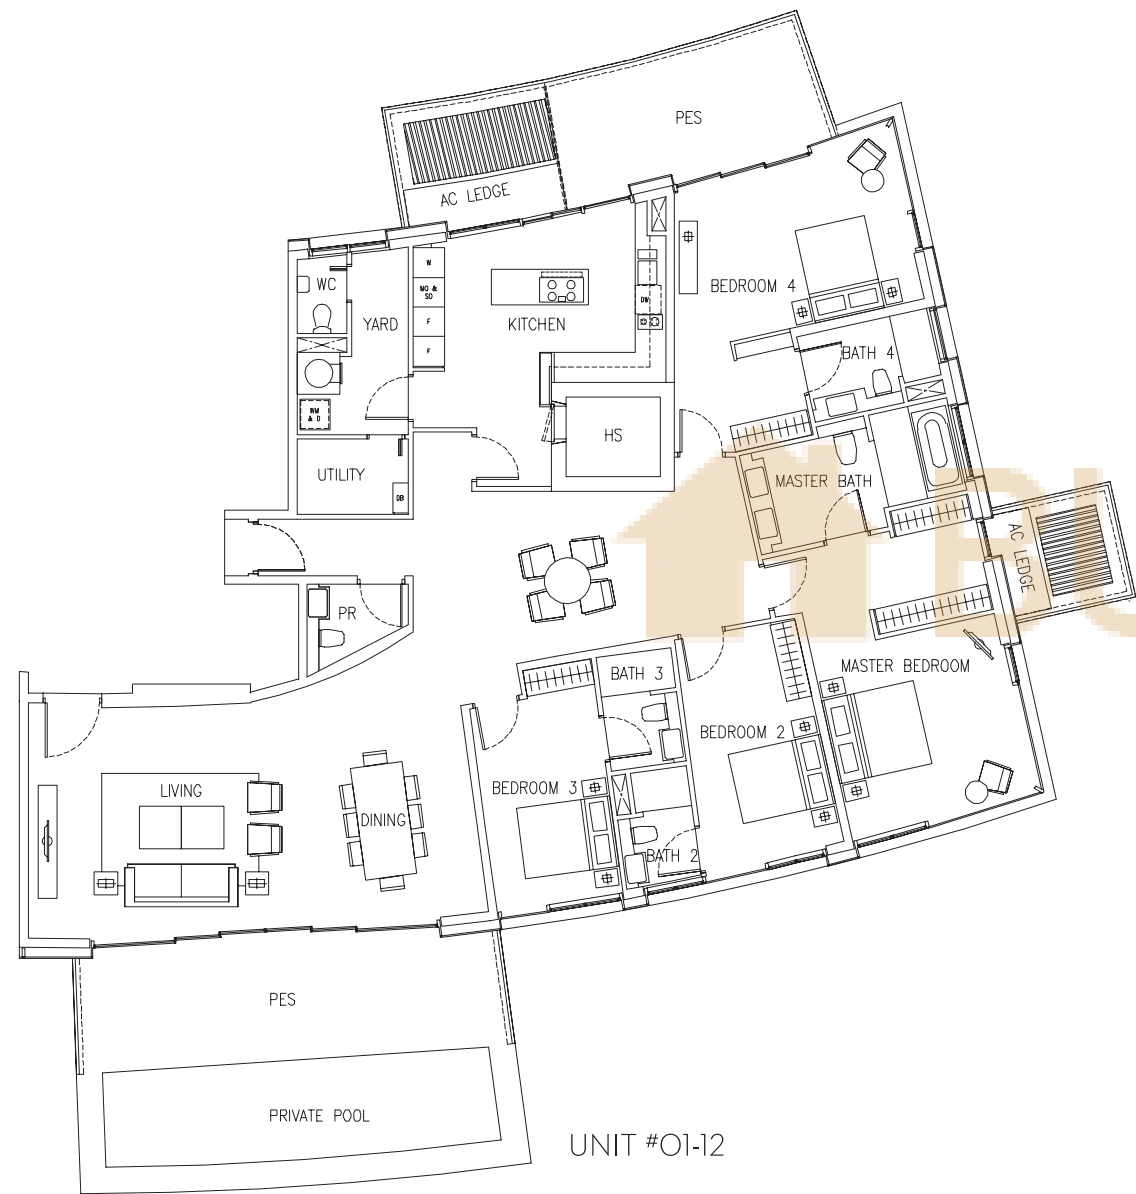

4-BEDROOM (DELUXE)

TYPE D2d

281 SQM TO 311 SQM (3025 SQ FT TO 3348 SQ FT)

UNIT #01-12