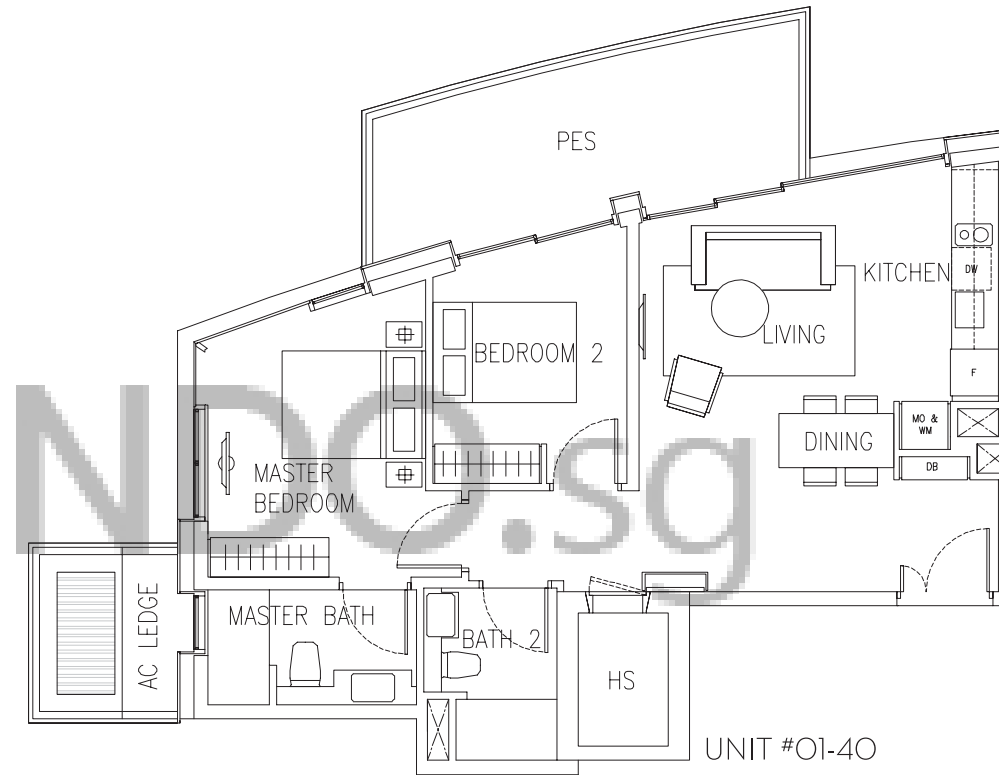

2-BEDROOM
TYPE B1g

80 SQM TO 82 SQM (861 SQ FT TO 883 SQ FT)

UNIT #01-37

UNIT #10-37

UNIT #09-37

UNIT #08-37

UNIT #07-37

UNIT #06-37

UNIT #05-37

UNIT #04-37

UNIT #03-37

UNIT #02-37

UNIT #01-37

2-BEDROOM
TYPE B1i

78 SQM TO 86 SQM (840 SQ FT TO 926 SQ FT)

UNIT #01-40