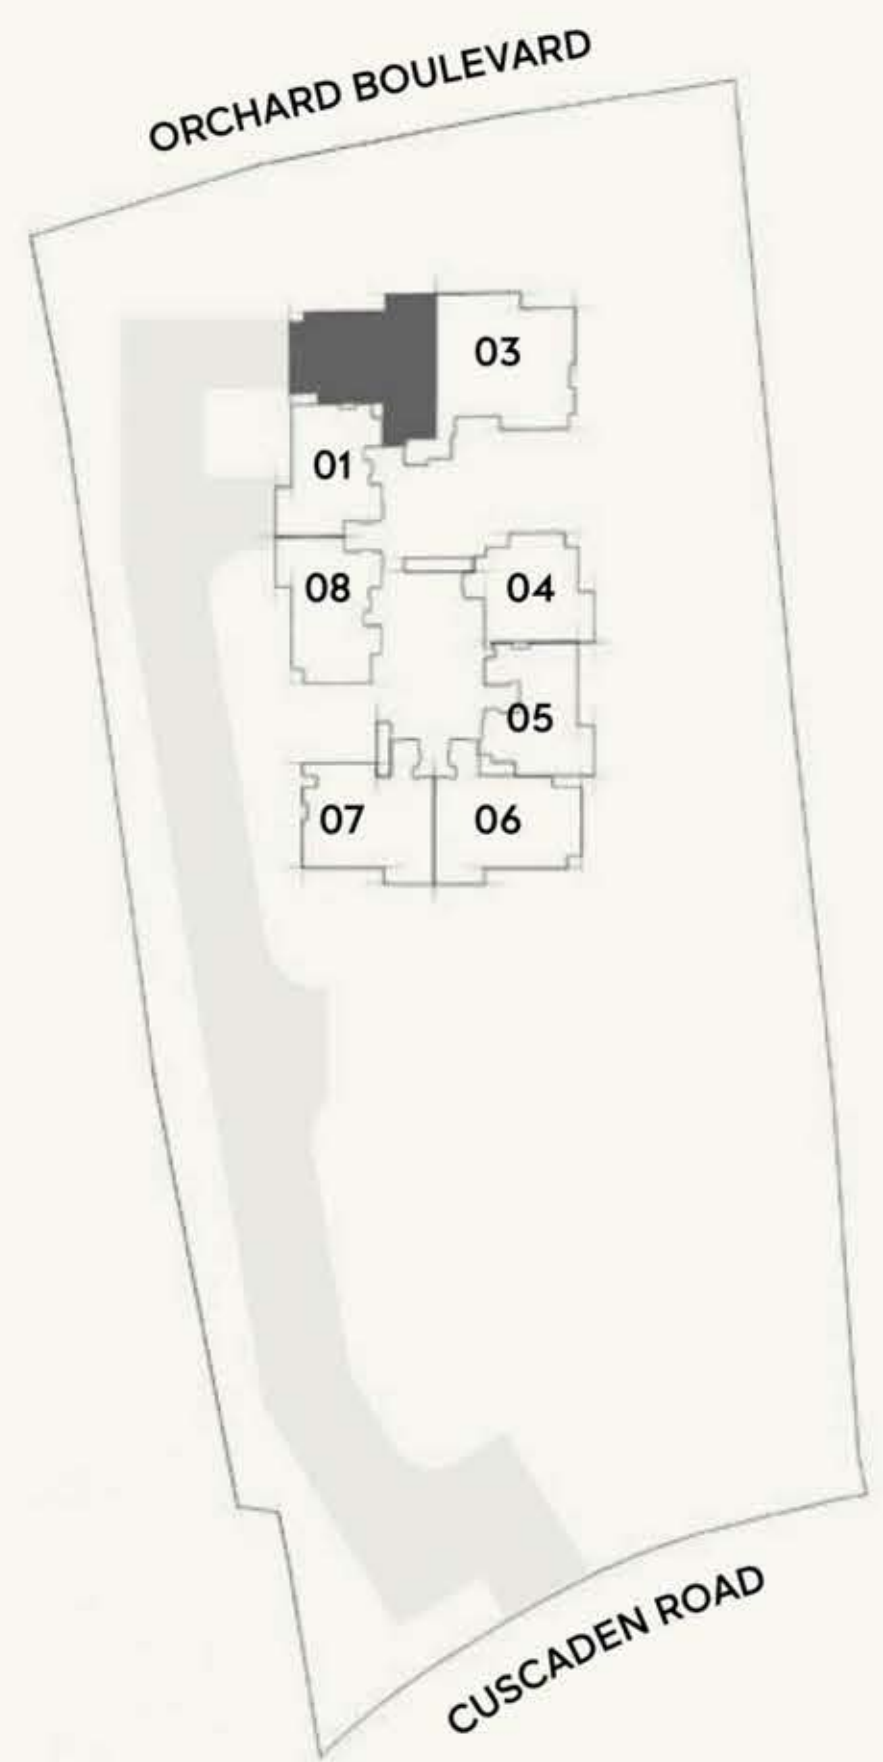

TYPE A1
1 Bedroom Apartment
With Study

APARTMENT SIZE
Approx. 65 m² / 700 ft²

APARTMENT NO.
#28-04
 ↑
#05-04

TYPE B1
2 Bedroom Apartment

APARTMENT SIZE
Approx. 75 m² / 807 ft²

APARTMENT NO.
#28-05
 ↑
#05-05

TYPE D1
2 Bedroom Apartment
with Private Lift & Study

APARTMENT SIZE
Approx. 86 m² / 926 ft²

APARTMENT NO.
#28-02
 ↑
#05-02

TYPE E1
3 Bedroom Apartment
with Private Lift & Study

APARTMENT SIZE
Approx. 107 m² / 1,152 ft²

APARTMENT NO.
#28-03
 ↑
#05-03