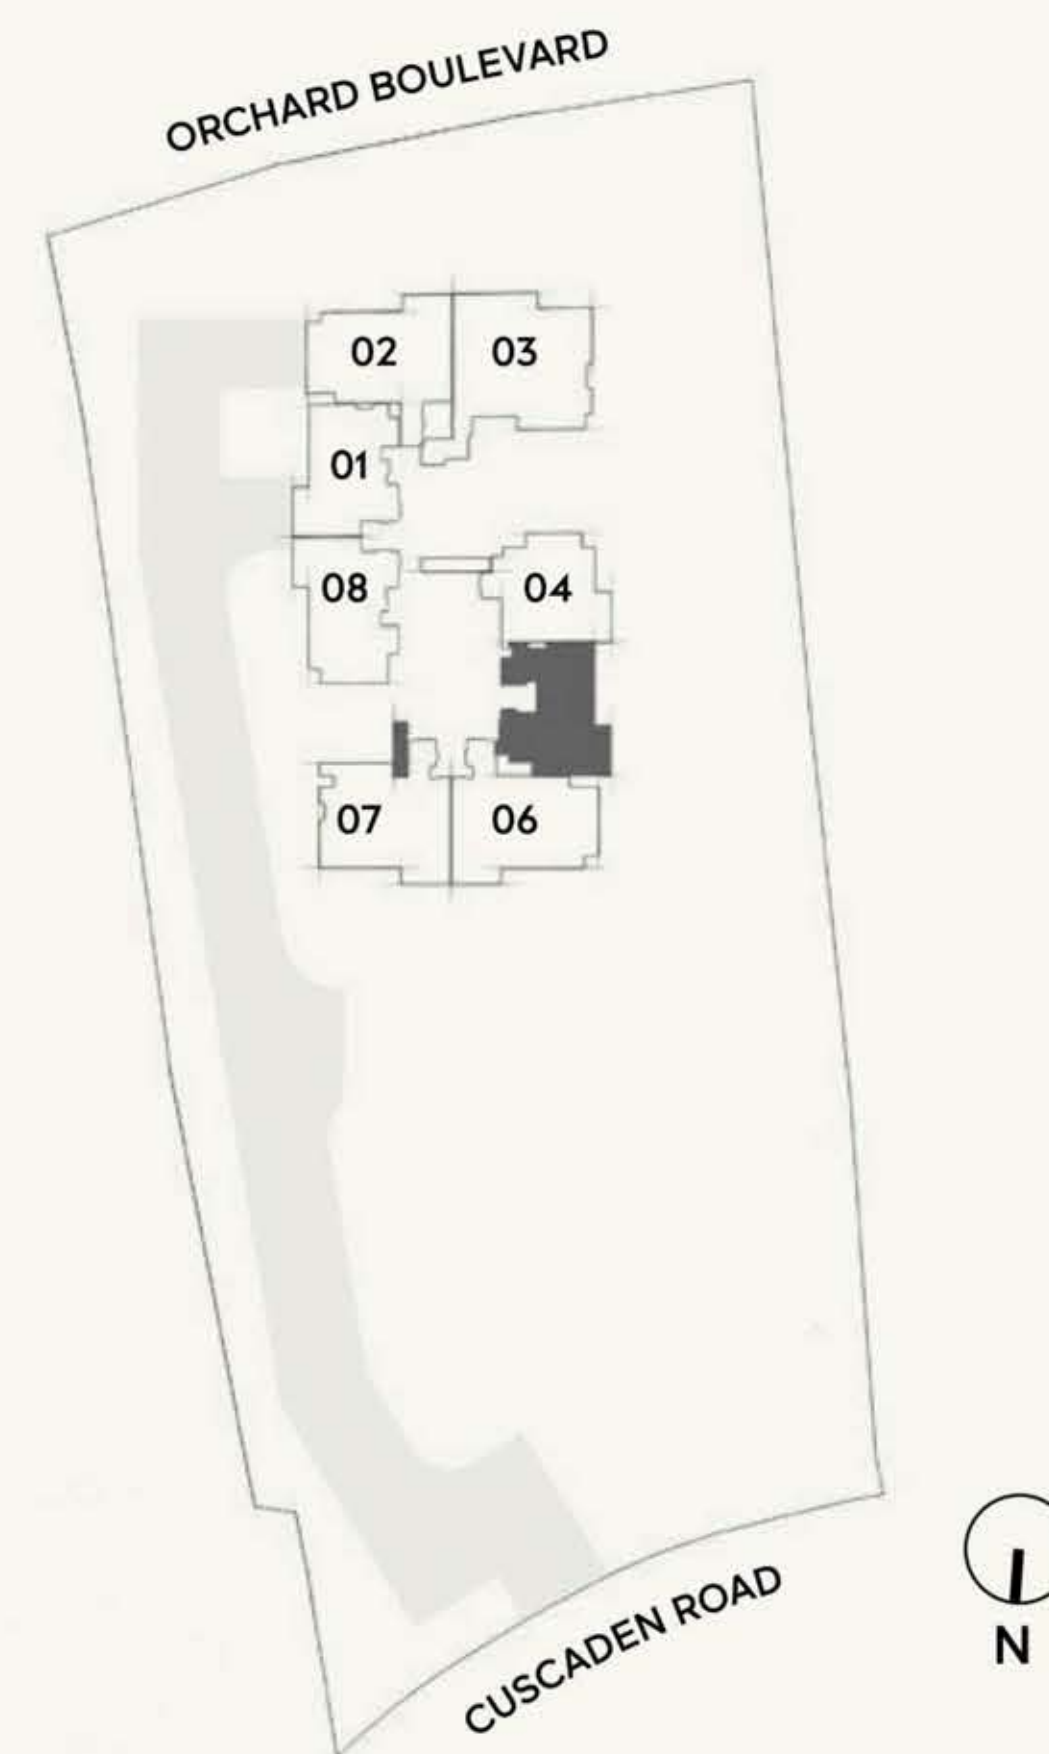

TYPE A1
1 Bedroom Apartment
With Study

APARTMENT SIZE
Approx. 65 m² / 700 ft²

APARTMENT NO.
#28-04
 ↑
#05-04

TYPE B1
2 Bedroom Apartment

APARTMENT SIZE
Approx. 75 m² / 807 ft²

APARTMENT NO.
#28-05
 ↑
#05-05

TYPE D1
2 Bedroom Apartment
with Private Lift & Study

APARTMENT SIZE
Approx. 86 m² / 926 ft²

APARTMENT NO.
#28-02
 ↑
#05-02

TYPE E1
3 Bedroom Apartment
with Private Lift & Study

APARTMENT SIZE
Approx. 107 m² / 1,152 ft²

APARTMENT NO.
#28-03
 ↑
#05-03