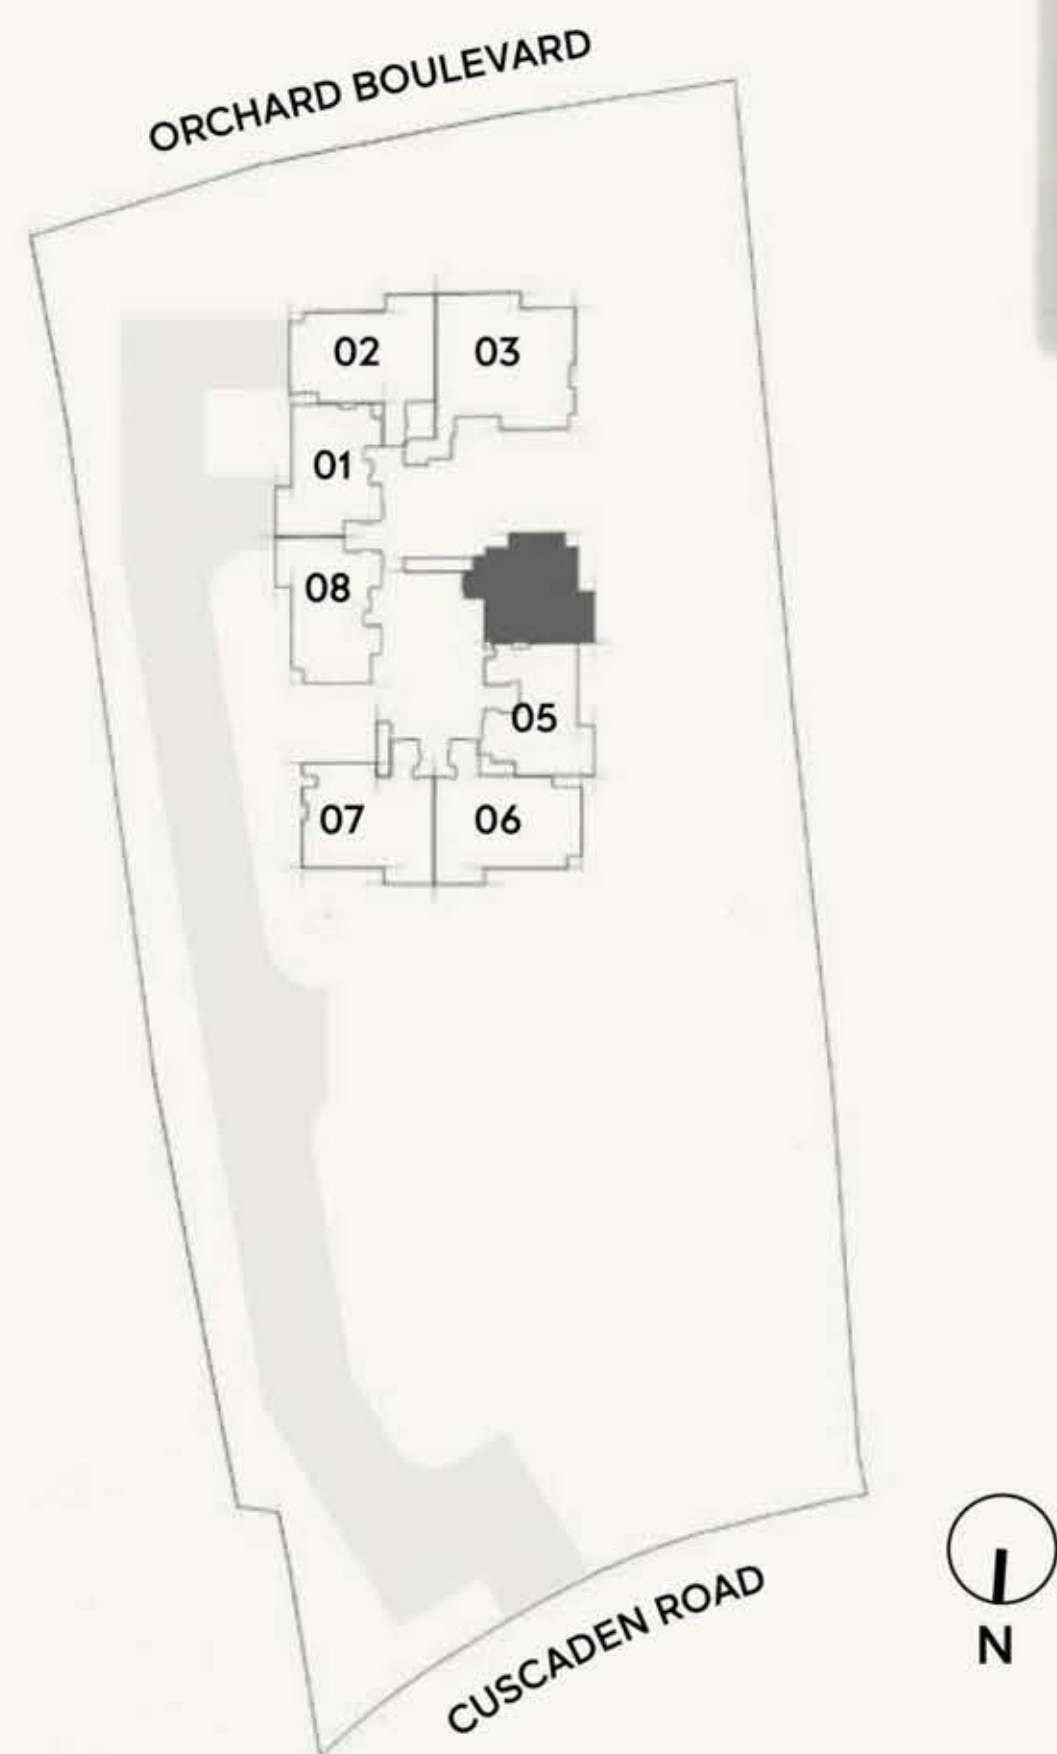

TYPE A1
1 Bedroom Apartment
With Study

APARTMENT SIZE
Approx. 65 m² / 700 ft²

APARTMENT NO.
#28-04
 ↑
#05-04

TYPE B1
2 Bedroom Apartment

APARTMENT SIZE
Approx. 75 m² / 807 ft²

APARTMENT NO.
#28-05
 ↑
#05-05

APARTMENT NO.
#28-03
 ↑
#05-03