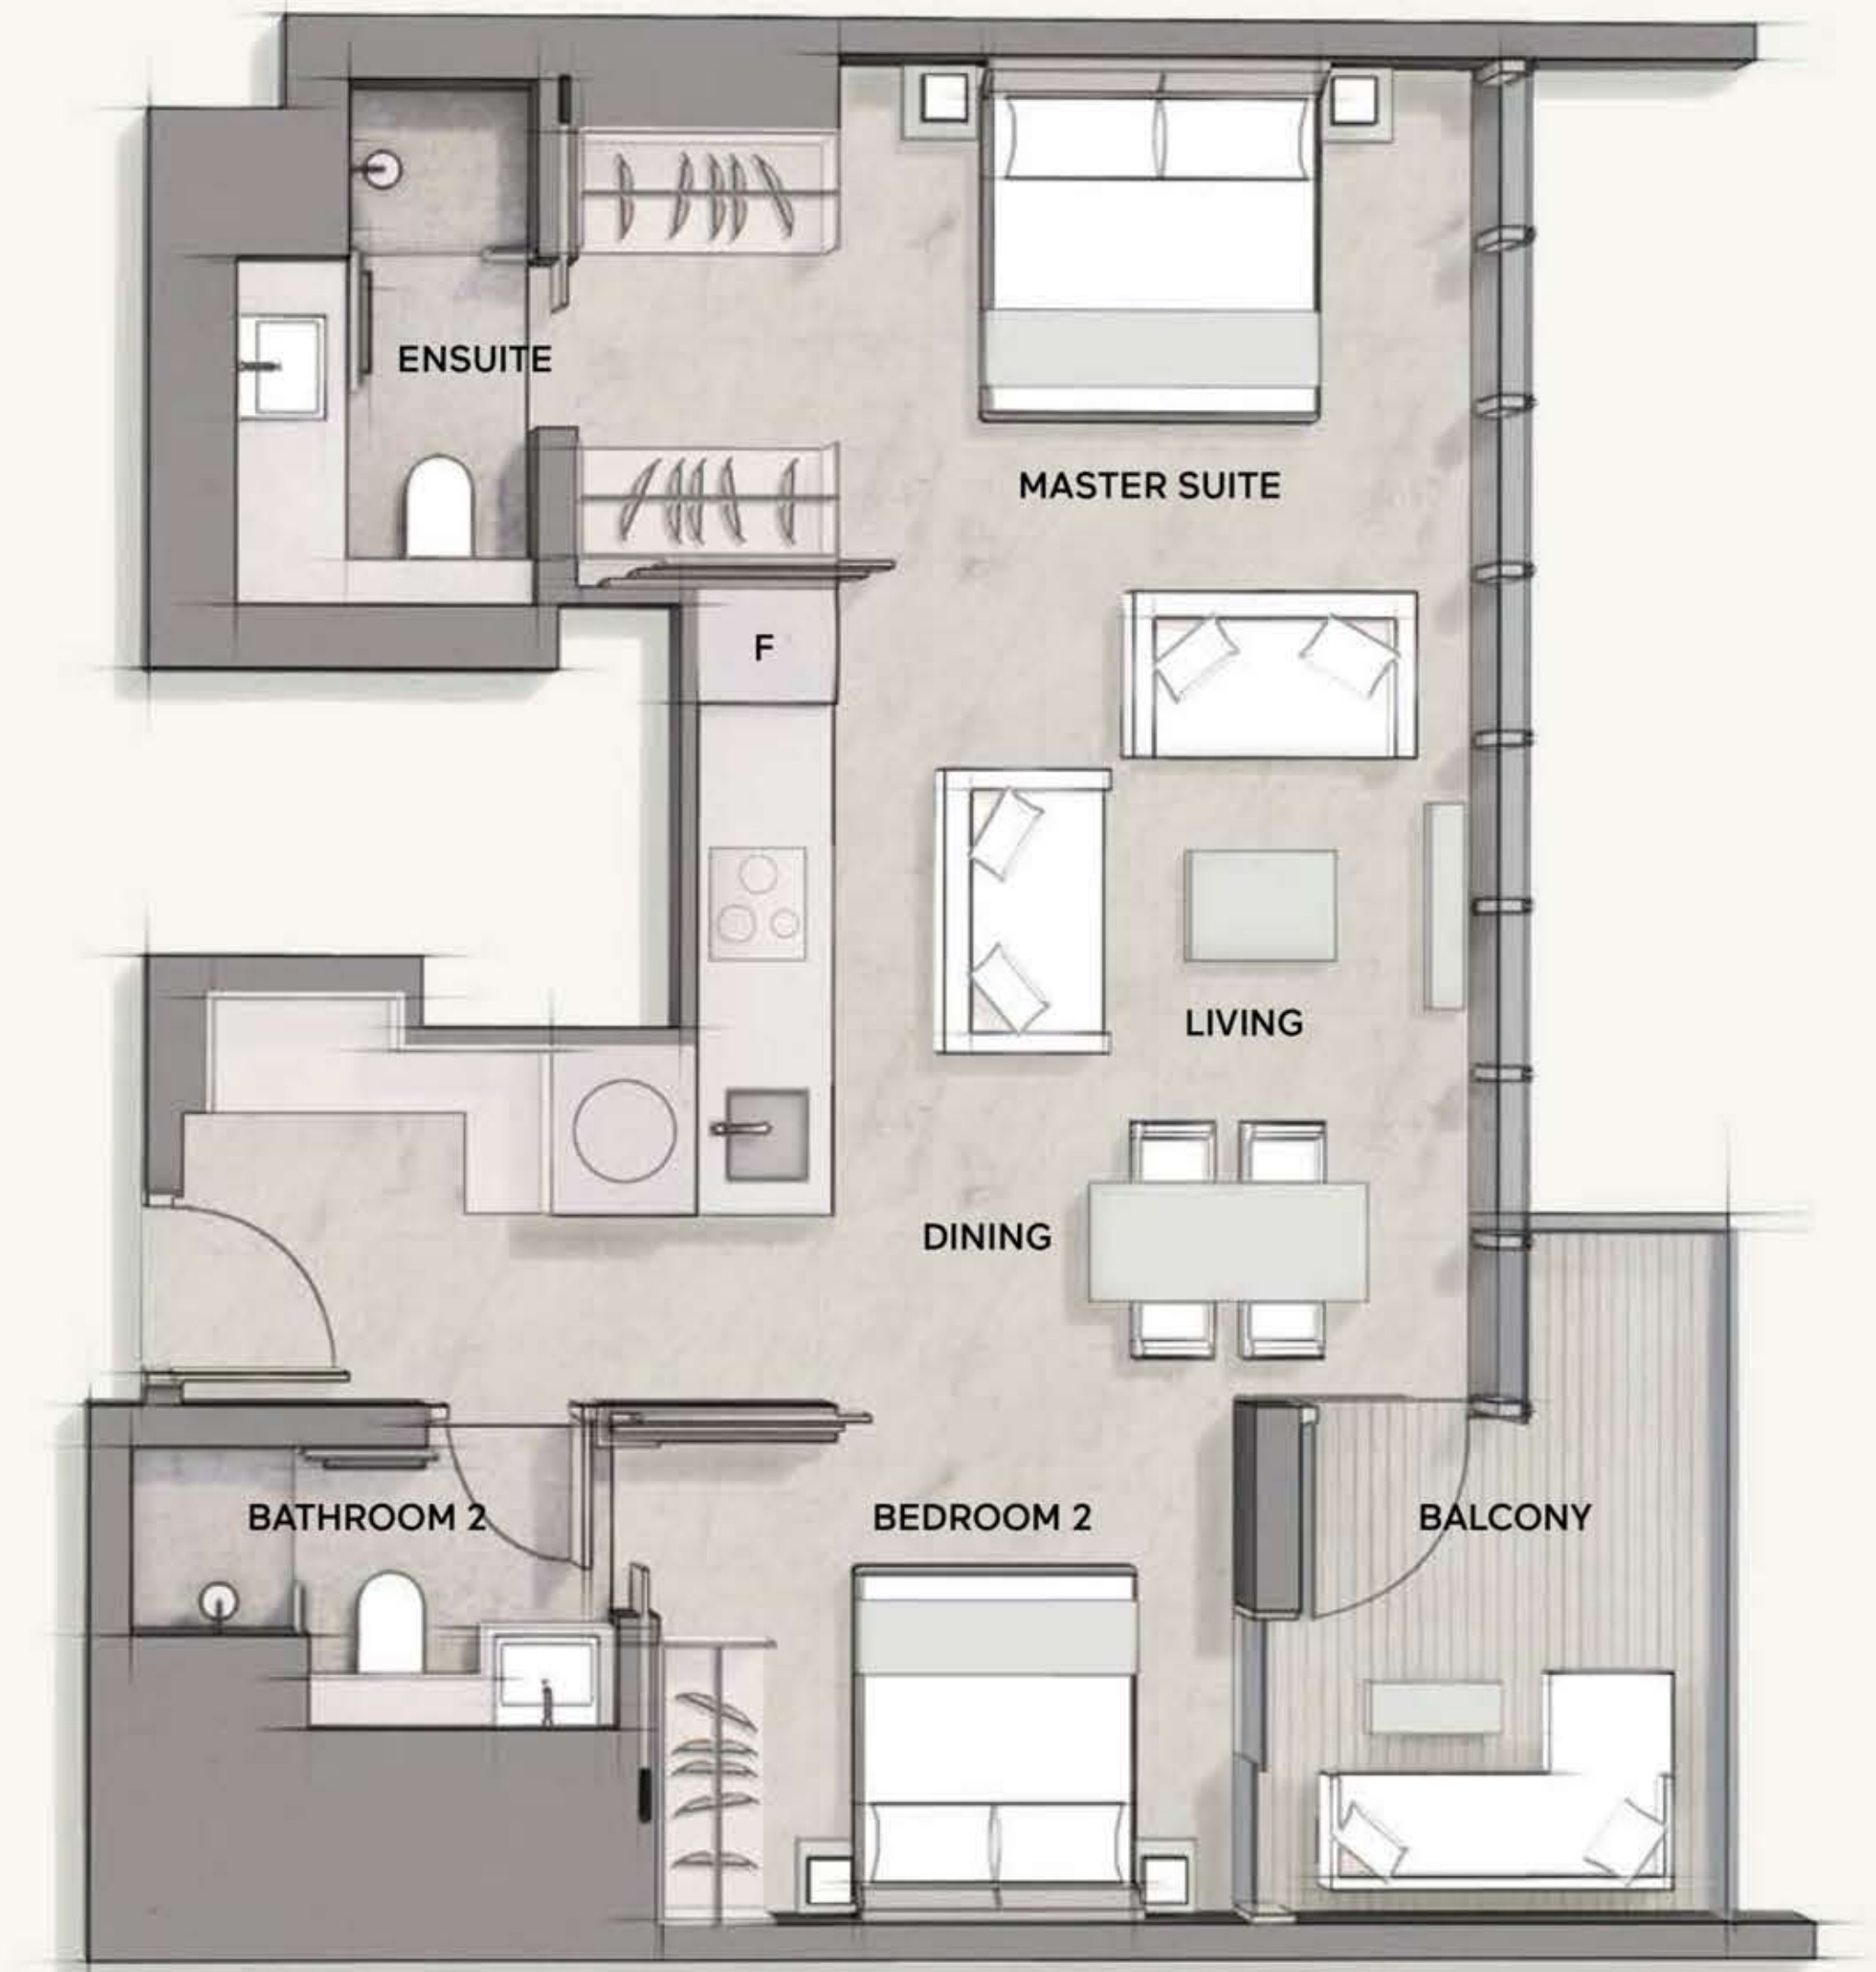

TYPE A1
1 Bedroom Apartment
With Study

APARTMENT SIZE
Approx. 65 m² / 700 ft²

APARTMENT NO.
#28-04
 ↑
#05-04

TYPE B1
2 Bedroom Apartment

APARTMENT SIZE
Approx. 75 m² / 807 ft²

APARTMENT NO.
#28-05
 ↑
#05-05

TYPE D1
2 Bedroom Apartment
with Private Lift & Study

APARTMENT SIZE
Approx. 86 m² / 926 ft²

APARTMENT NO.
#28-02
 ↑
#05-02

TYPE E1
3 Bedroom Apartment
with Private Lift & Study

APARTMENT SIZE
Approx. 107 m² / 1,152 ft²

APARTMENT NO.
#28-03
 ↑
#05-03