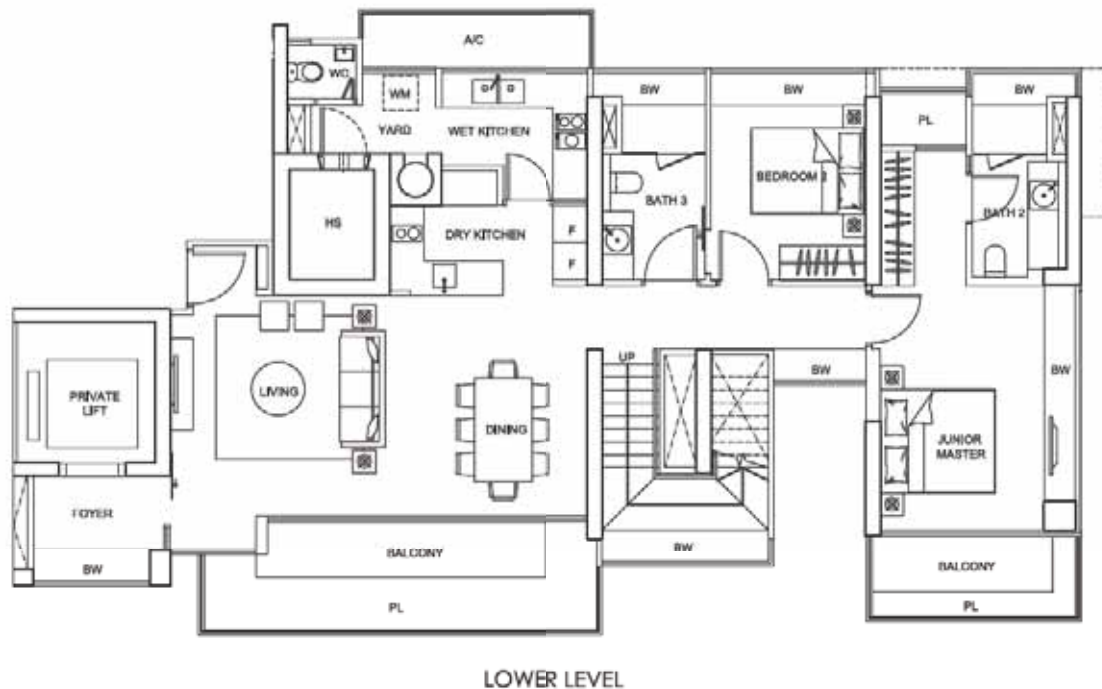

TYPE D1

Unit #06-01 to #19-01
167 sq m / 1798 sq ft

4 Bedroom

TYPE D1S

Unit #20-01 to #23-01
171 sq m / 1841 sq ft

3 Bedroom Duplex

TYPE DPI

Unit #25-02 and #27-02

243 sq m / 2616 sq ft

4 Bedroom Duplex

TYPE DP2

Unit #25-01 to #27-01

282 sq m / 3035 sq ft

Penthouse

TYPE PH1

Unit #29-03