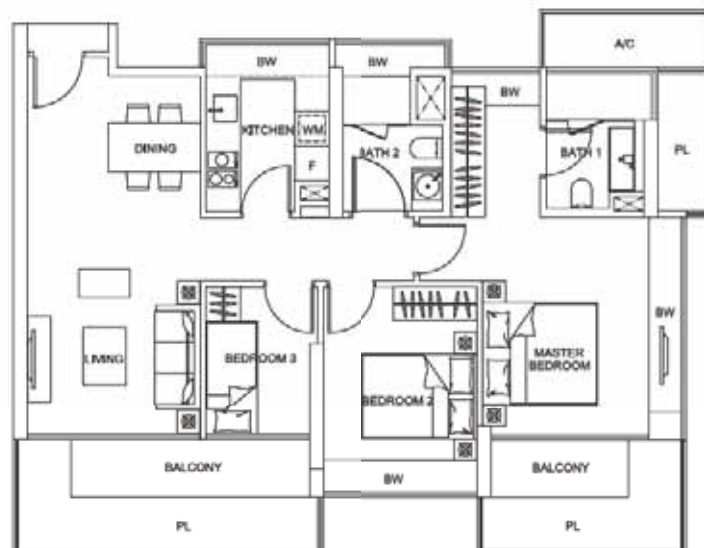

103 sq m / 1109 sq ft

www.hubtocondo.sg.com

3 Bedroom

TYPE C4

Unit #20-06 to #23-06

Unit #25-06 to #28-06

102 sq m / 1098 sq ft

4 Bedroom

TYPE D1

Unit #06-01 to #19-01
167 sq m / 1798 sq ft

4 Bedroom

TYPE D1S

Unit #20-01 to #23-01
171 sq m / 1841 sq ft

3 Bedroom Duplex

TYPE DPI

Unit #25-02 and #27-02

243 sq m / 2616 sq ft

4 Bedroom Duplex

TYPE DP2

Unit #25-01 to #27-01

282 sq m / 3035 sq ft

Penthouse

TYPE PH1

Unit #29-03