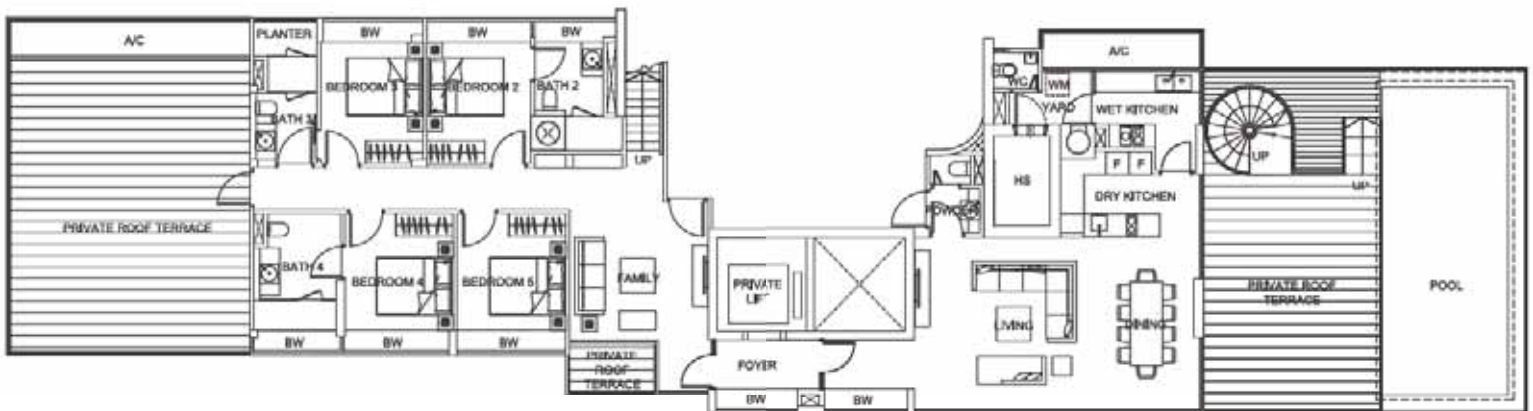

LOWER LEVEL