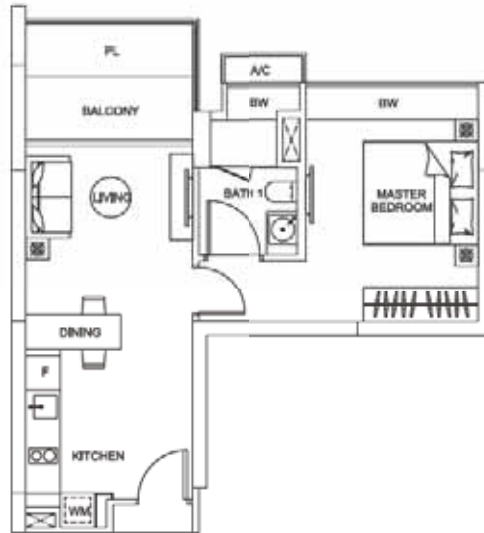

1 Bedroom

TYPE A1

Unit #06-04 to #23-04

49 sq m / 527 sq ft