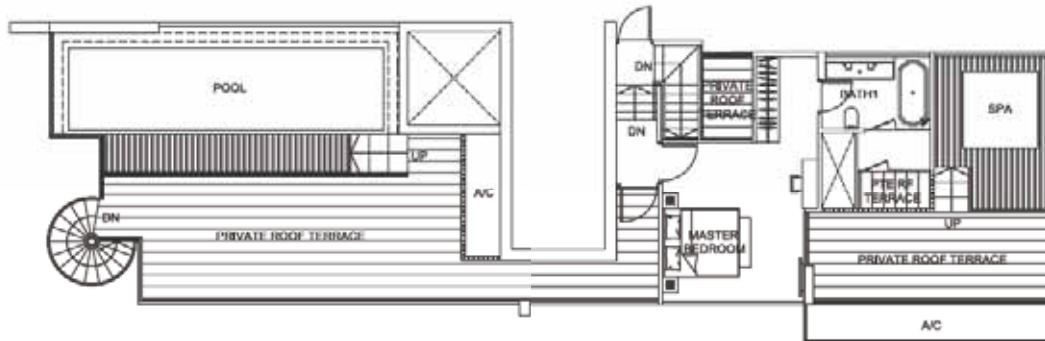

451 sq m / 4855 sq ft

UPPER LEVEL

www.hutubuy.com.sg

LOWER LEVEL

Penthouse

TYPE PH2

Unit #29-08

344 sq m / 3703 sq ft

UPPER LEVEL

www.hutobuy.com.sg

LOWER LEVEL

Penthouse

TYPE PH3

Unit #29-01

513 sq m / 5522 sq ft

UPPER LEVEL