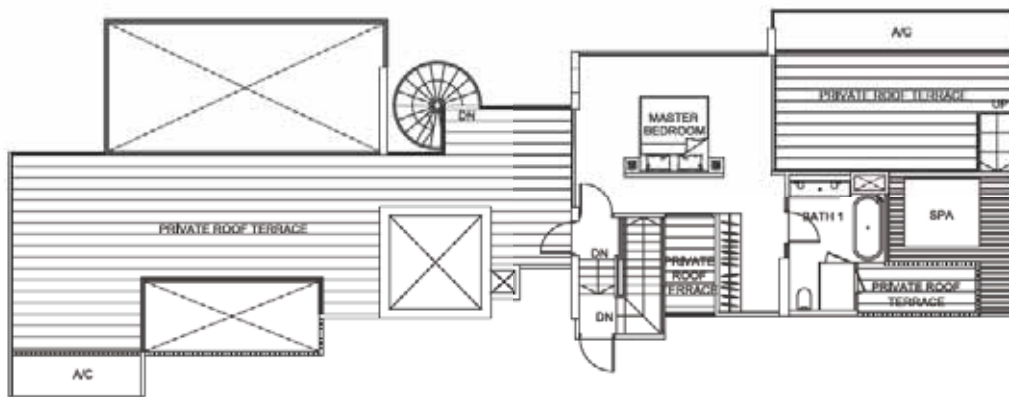

Penthouse

TYPE PH1

Unit #29-03

451 sq m / 4855 sq ft

UPPER LEVEL

www.hutubuy.com.sg