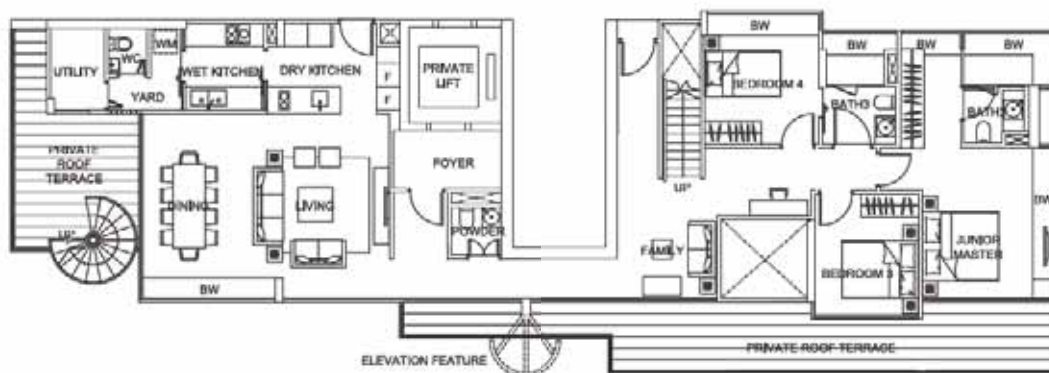

451 sq m / 4855 sq ft

UPPER LEVEL

www.hutubuy.com.sg

LOWER LEVEL

Penthouse

TYPE PH2

Unit #29-08

344 sq m / 3703 sq ft

UPPER LEVEL

www.hutobuy.com.sg

LOWER LEVEL

Penthouse

TYPE PH3

Unit #29-01

513 sq m / 5522 sq ft

UPPER LEVEL