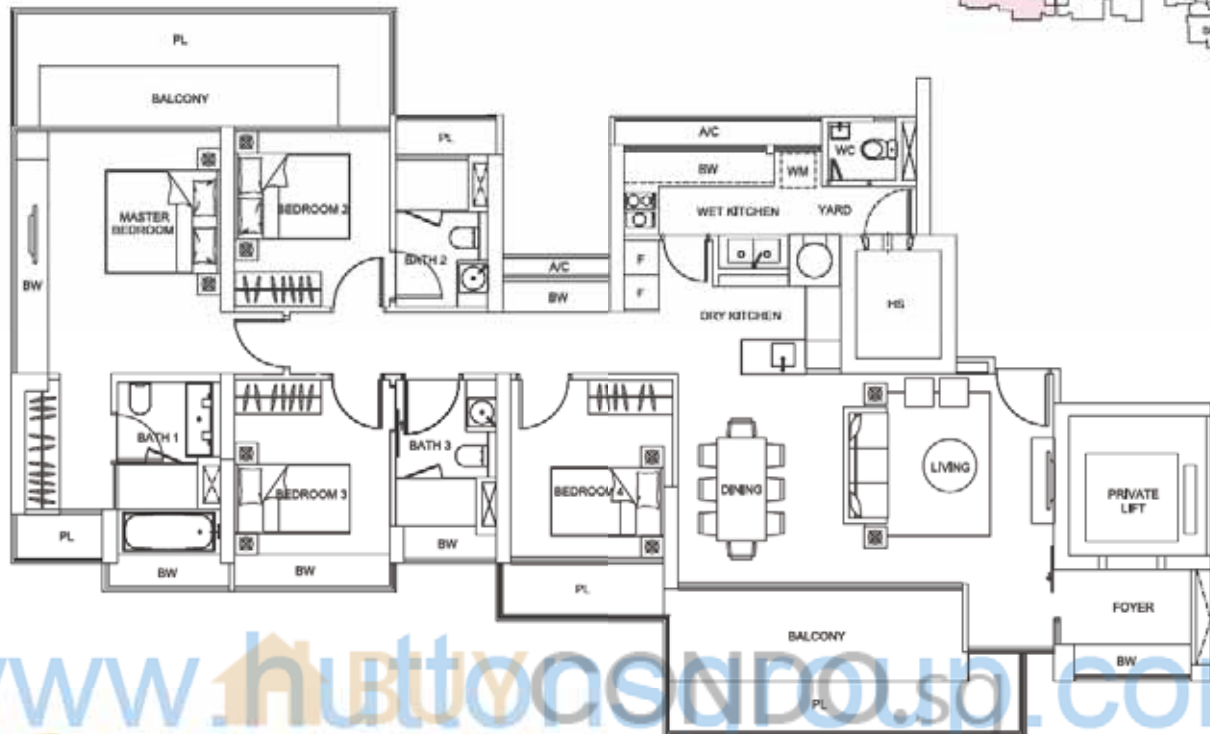

103 sq m / 1109 sq ft

www.hubtocondo.sg.com

3 Bedroom

TYPE C4

Unit #20-06 to #23-06

Unit #25-06 to #28-06

102 sq m / 1098 sq ft

4 Bedroom

TYPE D1

Unit #06-01 to #19-01
167 sq m / 1798 sq ft

4 Bedroom

TYPE D1S

Unit #20-01 to #23-01
171 sq m / 1841 sq ft

3 Bedroom Duplex

TYPE DPI

Unit #25-02 and #27-02