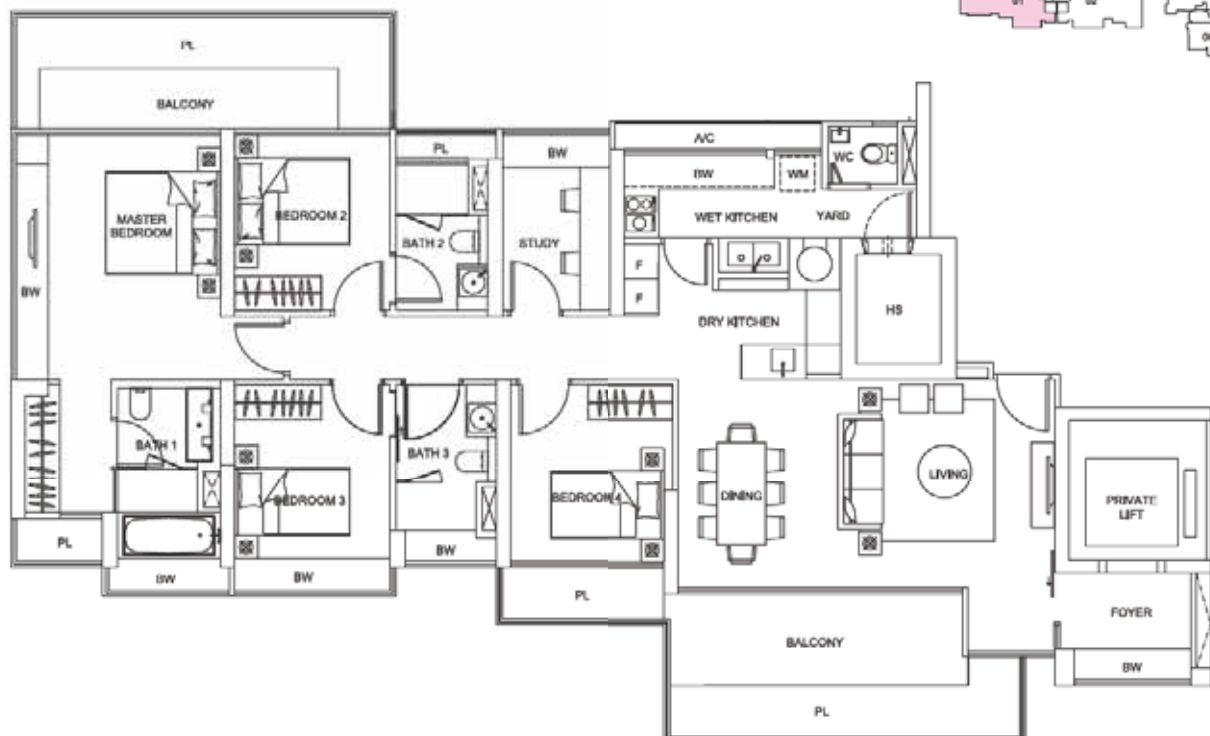

TYPE D1

Unit #06-01 to #19-01
167 sq m / 1798 sq ft

4 Bedroom

TYPE D1S

Unit #20-01 to #23-01
171 sq m / 1841 sq ft

3 Bedroom Duplex

TYPE DPI

Unit #25-02 and #27-02

243 sq m / 2616 sq ft

4 Bedroom Duplex

TYPE DP2

Unit #25-01 to #27-01

282 sq m / 3035 sq ft

Penthouse

TYPE PH1

Unit #29-03