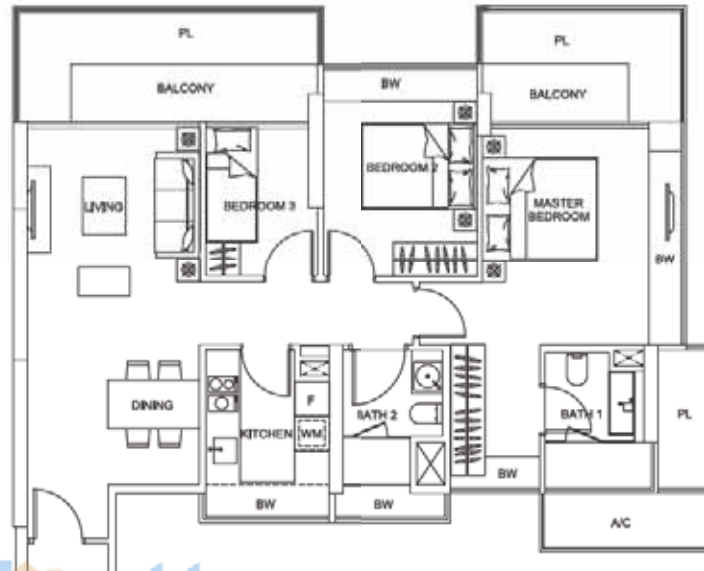

www.hubuyasindo.sg.com

3 Bedroom

TYPE C2

Unit #20-03 to #23-03
Unit #25-03 to #28-03
104 sq m / 1119 sq ft

3 Bedroom

TYPE C3

Unit #20-05 to #23-05

Unit #25-05 to #28-05

103 sq m / 1109 sq ft

www.hubtocondo.sg.com

3 Bedroom

TYPE C4

Unit #20-06 to #23-06

Unit #25-06 to #28-06

102 sq m / 1098 sq ft

4 Bedroom

TYPE D1

Unit #06-01 to #19-01
167 sq m / 1798 sq ft

4 Bedroom

TYPE D1S

Unit #20-01 to #23-01
171 sq m / 1841 sq ft

3 Bedroom Duplex

TYPE DPI

Unit #25-02 and #27-02