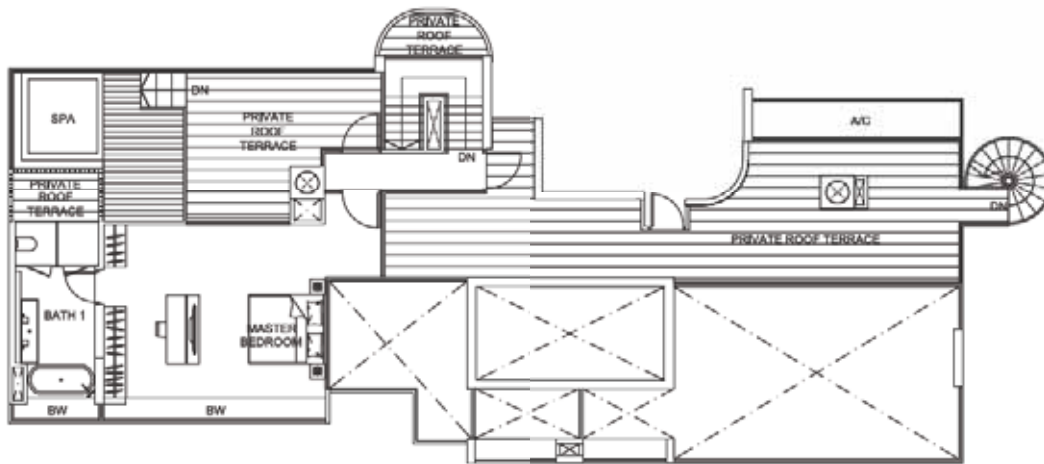

UPPER LEVEL

www.hutobuy.com.sg

LOWER LEVEL

Penthouse

TYPE PH3

Unit #29-01

513 sq m / 5522 sq ft

UPPER LEVEL