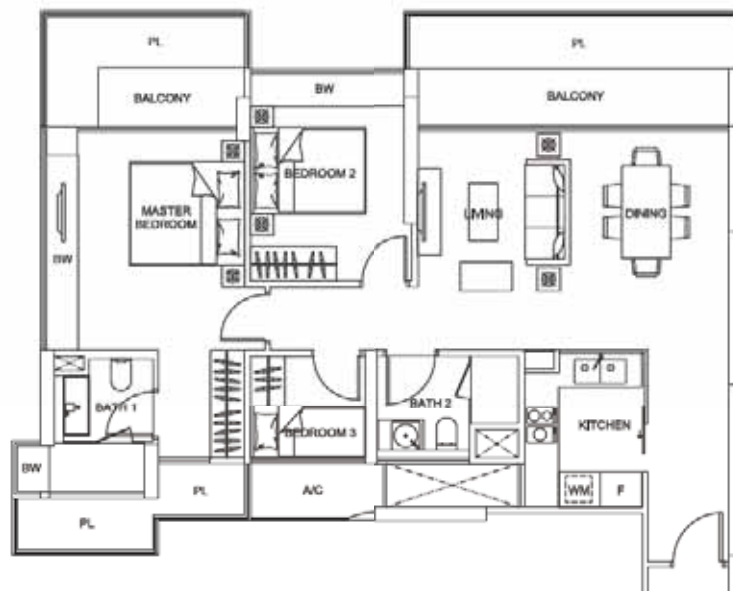

TYPE B1

Unit #06-06 to #19-06
96 sq m / 1033 sq ft

www.hutobuycondo.sg.com

2 Bedroom

TYPE B2

Unit #06-05 to #19-05
97 sq m / 1044 sq ft

2 Bedroom

TYPE B3

Unit #06-03 to #19-03
100 sq m / 1076 sq ft

www.hubuyasindo.sg.com

3 Bedroom

TYPE C1

Unit #06-02 to #19-02
145 sq m / 1561 sq ft

3 Bedroom + Study

TYPE C1S

Unit #20-02 to #23-02
150 sq m / 1615 sq ft

www.hubuyasindo.sg.com

3 Bedroom

TYPE C2

Unit #20-03 to #23-03
Unit #25-03 to #28-03
104 sq m / 1119 sq ft

3 Bedroom

TYPE C3

Unit #20-05 to #23-05

Unit #25-05 to #28-05

103 sq m / 1109 sq ft

www.hubtocondo.sg.com

3 Bedroom

TYPE C4

Unit #20-06 to #23-06

Unit #25-06 to #28-06

102 sq m / 1098 sq ft

4 Bedroom