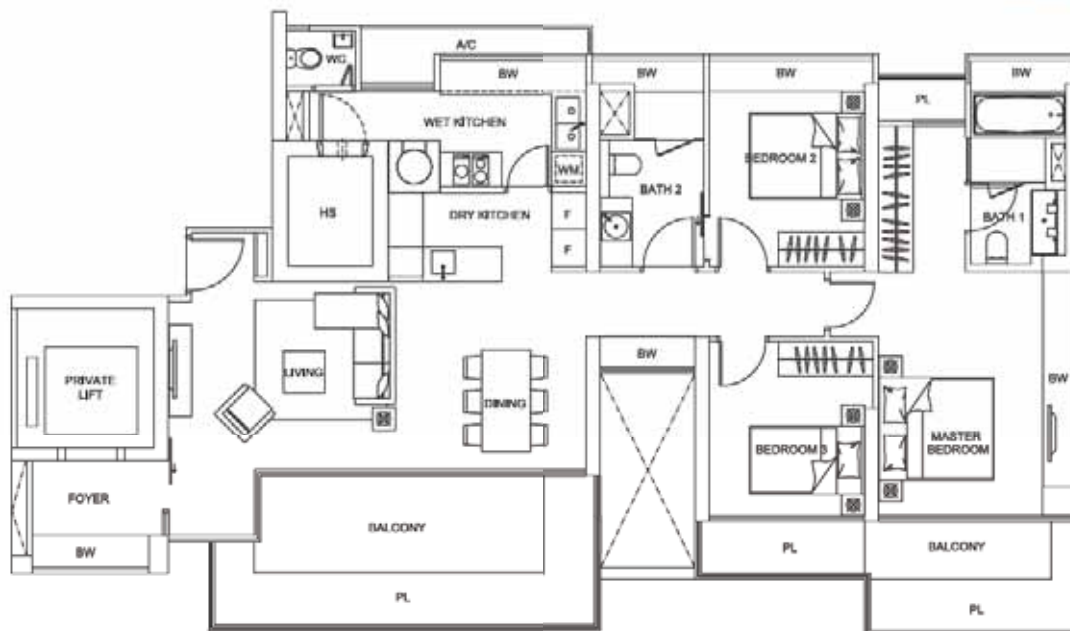

TYPE B1

Unit #06-06 to #19-06
96 sq m / 1033 sq ft

www.hutobuycondo.sg.com

2 Bedroom

TYPE B2

Unit #06-05 to #19-05
97 sq m / 1044 sq ft

2 Bedroom

TYPE B3

Unit #06-03 to #19-03
100 sq m / 1076 sq ft

www.hubuyasindo.sg.com

3 Bedroom

TYPE C1

Unit #06-02 to #19-02
145 sq m / 1561 sq ft

3 Bedroom + Study

TYPE C1S

Unit #20-02 to #23-02
150 sq m / 1615 sq ft

www.hubuyasindo.sg.com

3 Bedroom

TYPE C2

Unit #20-03 to #23-03
Unit #25-03 to #28-03
104 sq m / 1119 sq ft

3 Bedroom

TYPE C3

Unit #20-05 to #23-05

Unit #25-05 to #28-05

103 sq m / 1109 sq ft

www.hubtocondo.sg.com

3 Bedroom

TYPE C4

Unit #20-06 to #23-06

Unit #25-06 to #28-06

102 sq m / 1098 sq ft

4 Bedroom