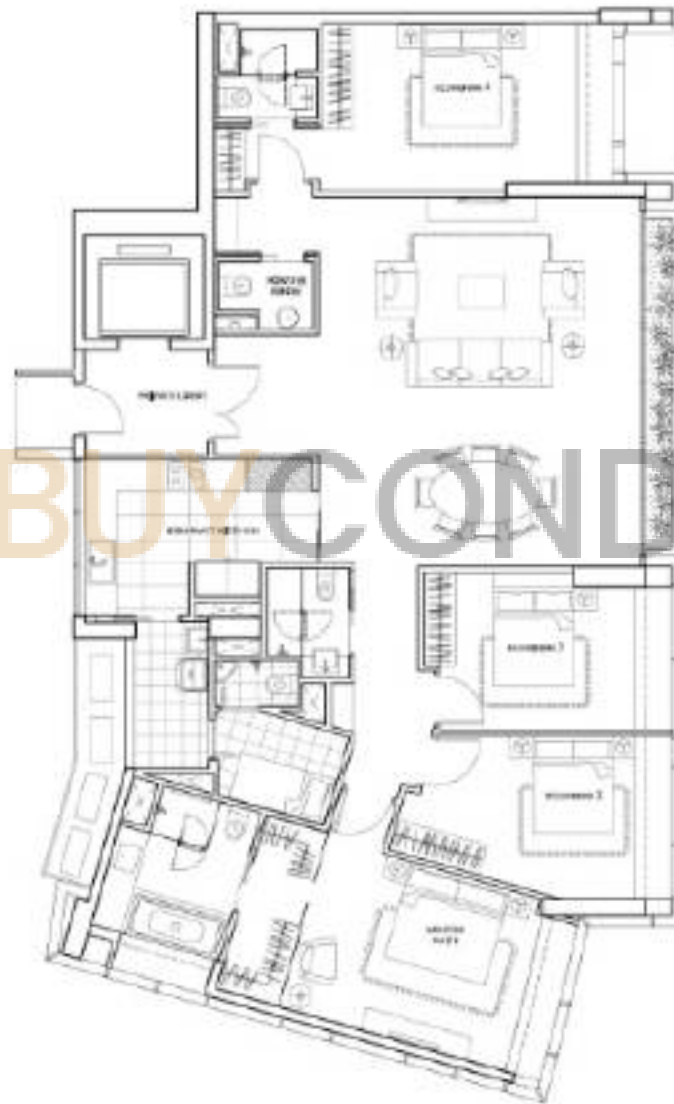

LAYOUT PLANS

4-Bedroom

TYPE B4-1

#03-01 to #19-01

31 Tanglin Road (Tower B)

100 sq m (2,153 sq ft)

Information subject to change. Strictly not for circulation.

LAYOUT PLANS

3-Bedroom

TYPE C3-1

#03-07 to #21-07

33 Tanglin Road (Tower C)

140 sq m (1,507 sq ft)

BUY CONDO.sg

LAYOUT PLANS

3-Bedroom + Entertainment Room

TYPE C4-2

#03-10 to #14-10

33 Tanglin Road (Tower C)

182 sq m (1,959 sq ft)

Information subject to change. Strictly not for circulation.

LAYOUT PLANS

4-Bedroom

TYPE C4-3

#03-06 to #20-06

33 Tanglin Road (Tower C)

199 sq m (2,142 sq ft)

BUYCONDO.sg

LAYOUT PLANS

3-Bedroom + Entertainment Room

TYPE C4-4

#03-05 to #07-05