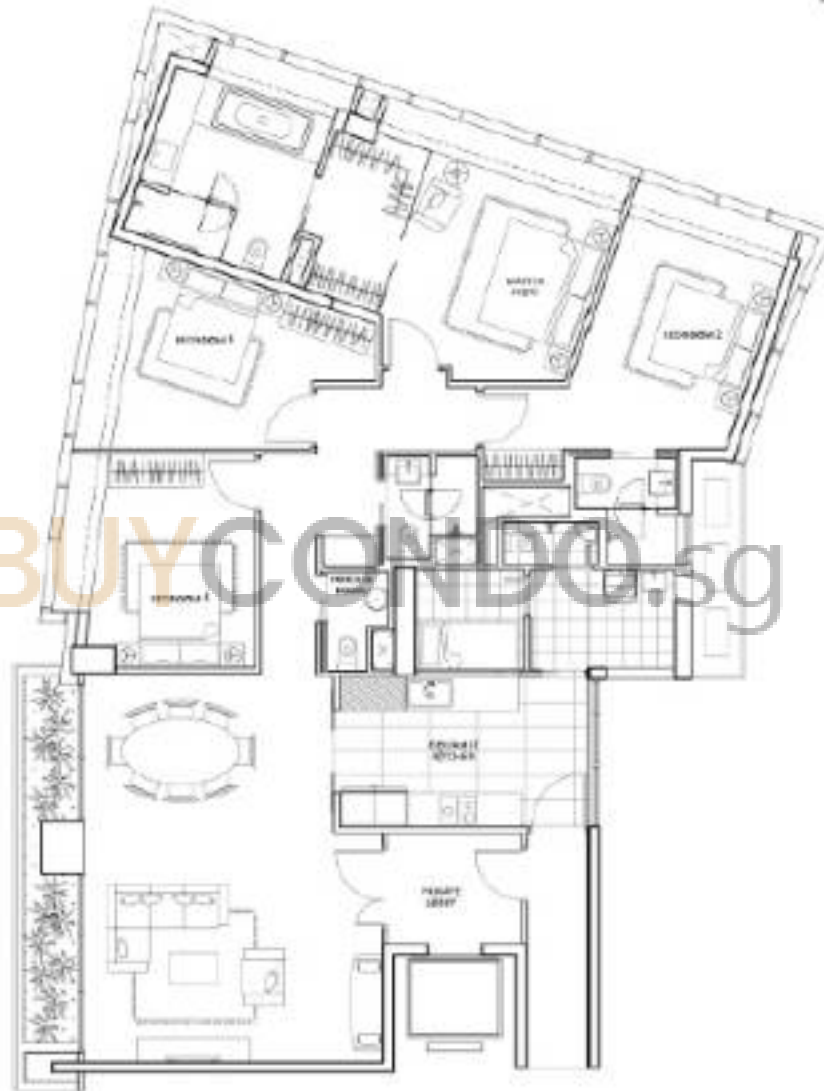

LAYOUT PLANS

4-Bedroom

TYPE B4-1

#03-01 to #19-01

31 Tanglin Road (Tower B)

100 sq m (2,153 sq ft)

Information subject to change. Strictly not for circulation.

LAYOUT PLANS

3-Bedroom

TYPE C3-1

#03-07 to #21-07

33 Tanglin Road (Tower C)

140 sq m (1,507 sq ft)

BUY CONDO.sg

LAYOUT PLANS

3-Bedroom + Entertainment Room

TYPE C4-2

#03-10 to #14-10

33 Tanglin Road (Tower C)

182 sq m (1,959 sq ft)

Information subject to change. Strictly not for circulation.

LAYOUT PLANS

4-Bedroom

TYPE C4-3

#03-06 to #20-06

33 Tanglin Road (Tower C)

199 sq m (2,142 sq ft)

BUYCONDO.sg

LAYOUT PLANS

3-Bedroom + Entertainment Room

TYPE C4-4

#03-05 to #07-05