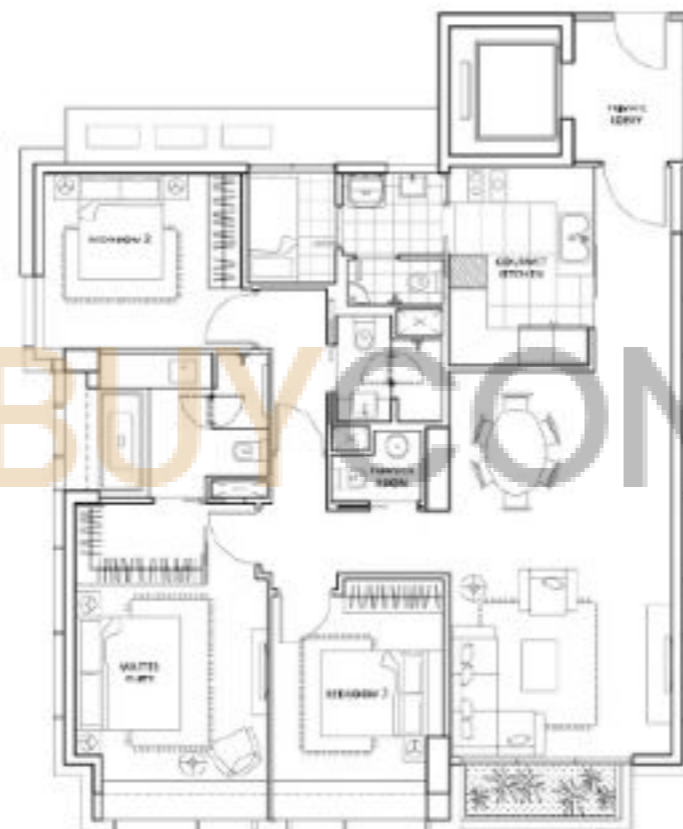

LAYOUT PLANS

4-Bedroom

TYPE B4-1

#03-01 to #19-01

31 Tanglin Road (Tower B)

100 sq m (2,153 sq ft)

Information subject to change. Strictly not for circulation.

LAYOUT PLANS

3-Bedroom

TYPE C3-1

#03-07 to #21-07

33 Tanglin Road (Tower C)

140 sq m (1,507 sq ft)

BUY CONDO.sg

LAYOUT PLANS

3-Bedroom + Entertainment Room

TYPE C4-2

#03-10 to #14-10

33 Tanglin Road (Tower C)

182 sq m (1,959 sq ft)

Information subject to change. Strictly not for circulation.

LAYOUT PLANS

4-Bedroom

TYPE C4-3

#03-06 to #20-06

33 Tanglin Road (Tower C)

199 sq m (2,142 sq ft)

BUYCONDO.sg

LAYOUT PLANS

3-Bedroom + Entertainment Room

TYPE C4-4

#03-05 to #07-05