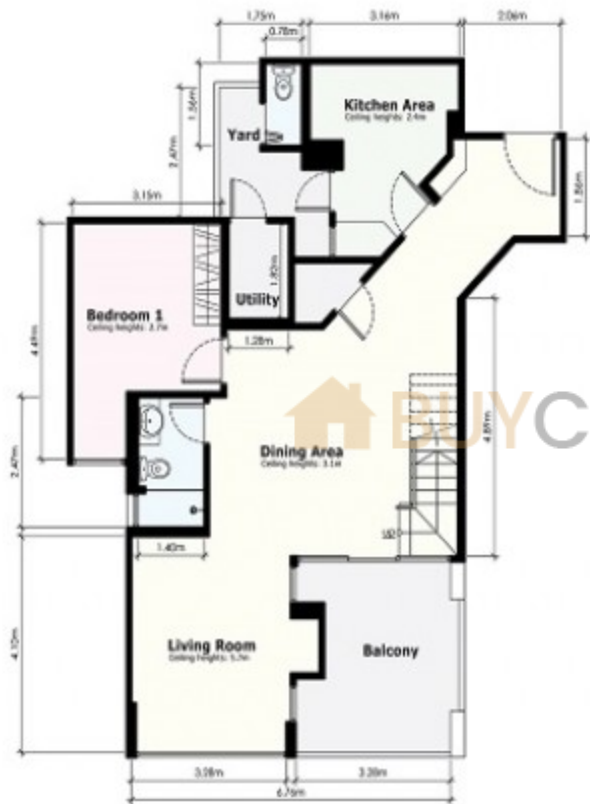

# RIVER PLACE

60 Havelock Road Singapore 169658  
B1 #04-07

1:50 1:100 1:200 \* For Reference Only

**RIVER PLACE**  
60 Havelock Road Singapore 169658  
A2 #10-23

Scale: 1:100  
Date: 10/10/2018  
By: [Signature]

**LEVEL 1**

**LEVEL 2**

# RIVER PLACE

60 Havelock Road Singapore 169658  
A2 #09-21

1.2m 2.4m \* For Illustration Only

LEVEL 1

LEVEL 2

# RIVER PLACE

60 Havelock Road Singapore 169658  
A3 #09-13

1.2m 2.4m \* For Illustration Only

LEVEL 1

LEVEL 2