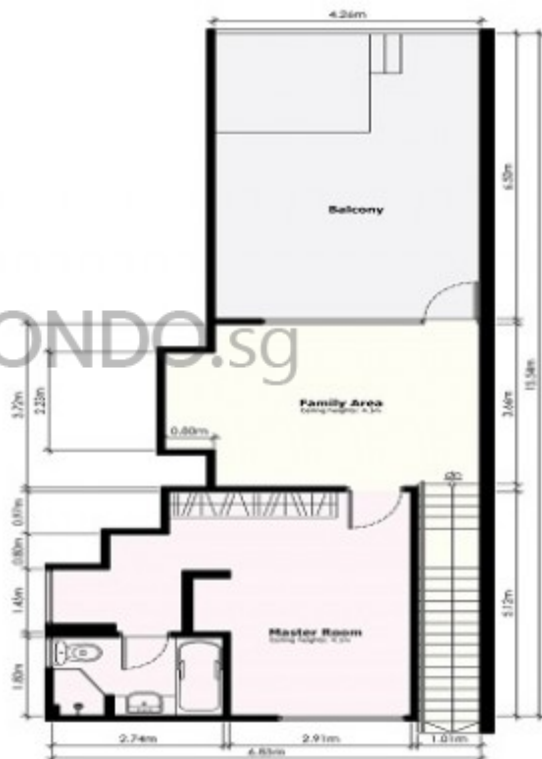

RIVER PLACE
60 Havelock Road Singapore 169658
A2 #10-23

Scale: 1:100
Date: 10/10/2018
By: [Signature]

LEVEL 2