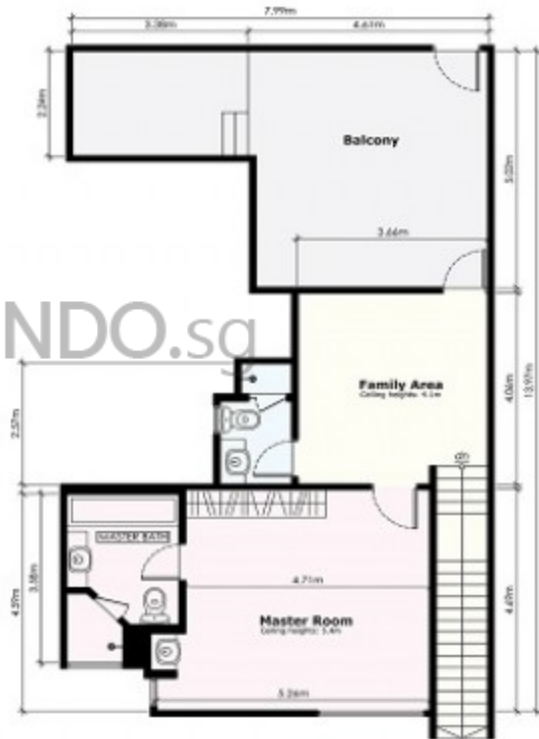

# RIVER PLACE

60 Havelock Road Singapore 169658  
B1 #04-07

1:50 1:100 1:200 \* For Reference Only

**RIVER PLACE**  
60 Havelock Road Singapore 169658  
A2 #10-23

Scale: 1:100  
Date: 10/10/2018  
By: [Signature]

# RIVER PLACE

60 Havelock Road Singapore 169658  
A2 #09-21

1.2m 2.4m \* For Illustration Only

LEVEL 1

LEVEL 2

# RIVER PLACE

60 Havelock Road Singapore 169658  
A3 #09-13

1.2m 2.4m \* For Illustration Only

LEVEL 1

LEVEL 2

# RIVER PLACE

60 Havelock Road Singapore 169658  
A2 #10-17

1:400 1:200 1:100 1:50 For Illustration Only

**LEVEL 1**

**LEVEL 2**