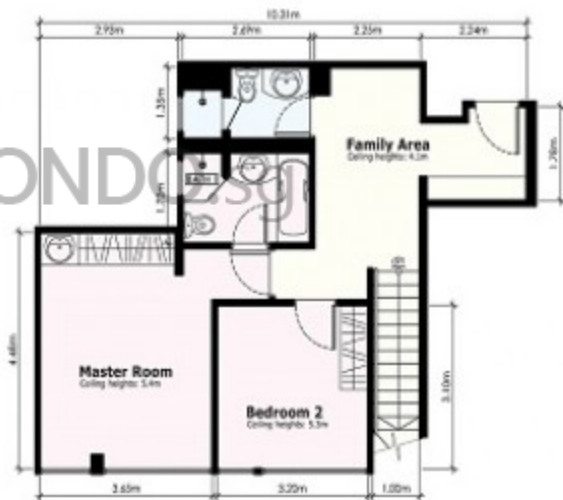

# RIVER PLACE

60 Havelock Road Singapore 169658  
B1 #04-07

1:50 1:100 1:200 \* For Reference Only

**RIVER PLACE**  
60 Havelock Road Singapore 169658  
A2 #10-23

Scale: 1:100  
Date: 10/10/2018  
By: [Signature]

**LEVEL 1**

**LEVEL 2**

# RIVER PLACE

60 Havelock Road Singapore 169658  
A2 #09-21

1.2m 2.4m \* For Illustration Only

LEVEL 1

LEVEL 2