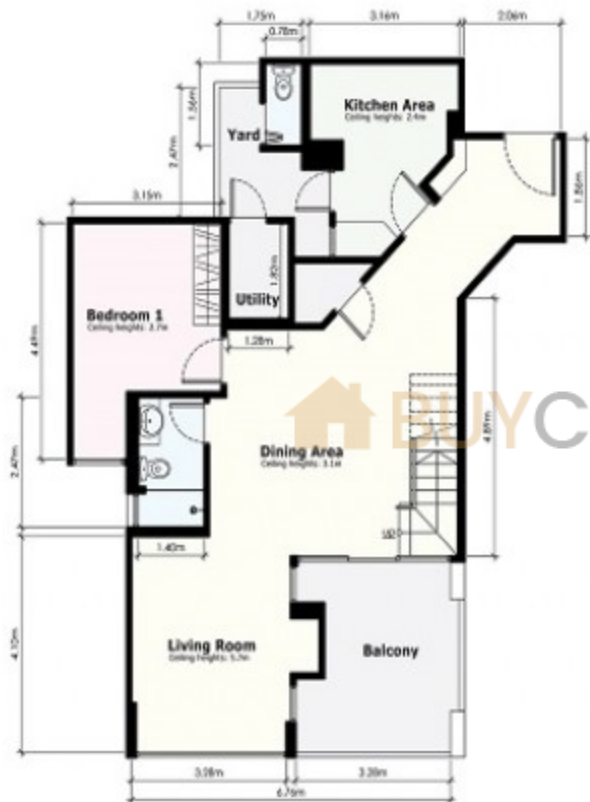

# RIVER PLACE

60 Havelock Road Singapore 169658  
B1 #04-07

1:50 1:100 1:200 \* For Reference Only

**RIVER PLACE**  
60 Havelock Road Singapore 169658  
A2 #10-23

Scale: 1:100  
Date: 10/10/2018  
By: [Signature]

# RIVER PLACE

60 Havelock Road Singapore 169658  
A2 #09-21

1.2m 2.4m \* For Illustration Only

LEVEL 1

LEVEL 2

# RIVER PLACE

60 Havelock Road Singapore 169658  
A3 #09-13

1.2m 2.4m \* For Illustration Only

LEVEL 1

LEVEL 2

# RIVER PLACE

60 Havelock Road Singapore 169658  
A2 #10-17

1:400 1:200 1:100 1:50 For Illustration Only

**LEVEL 1**

**LEVEL 2**