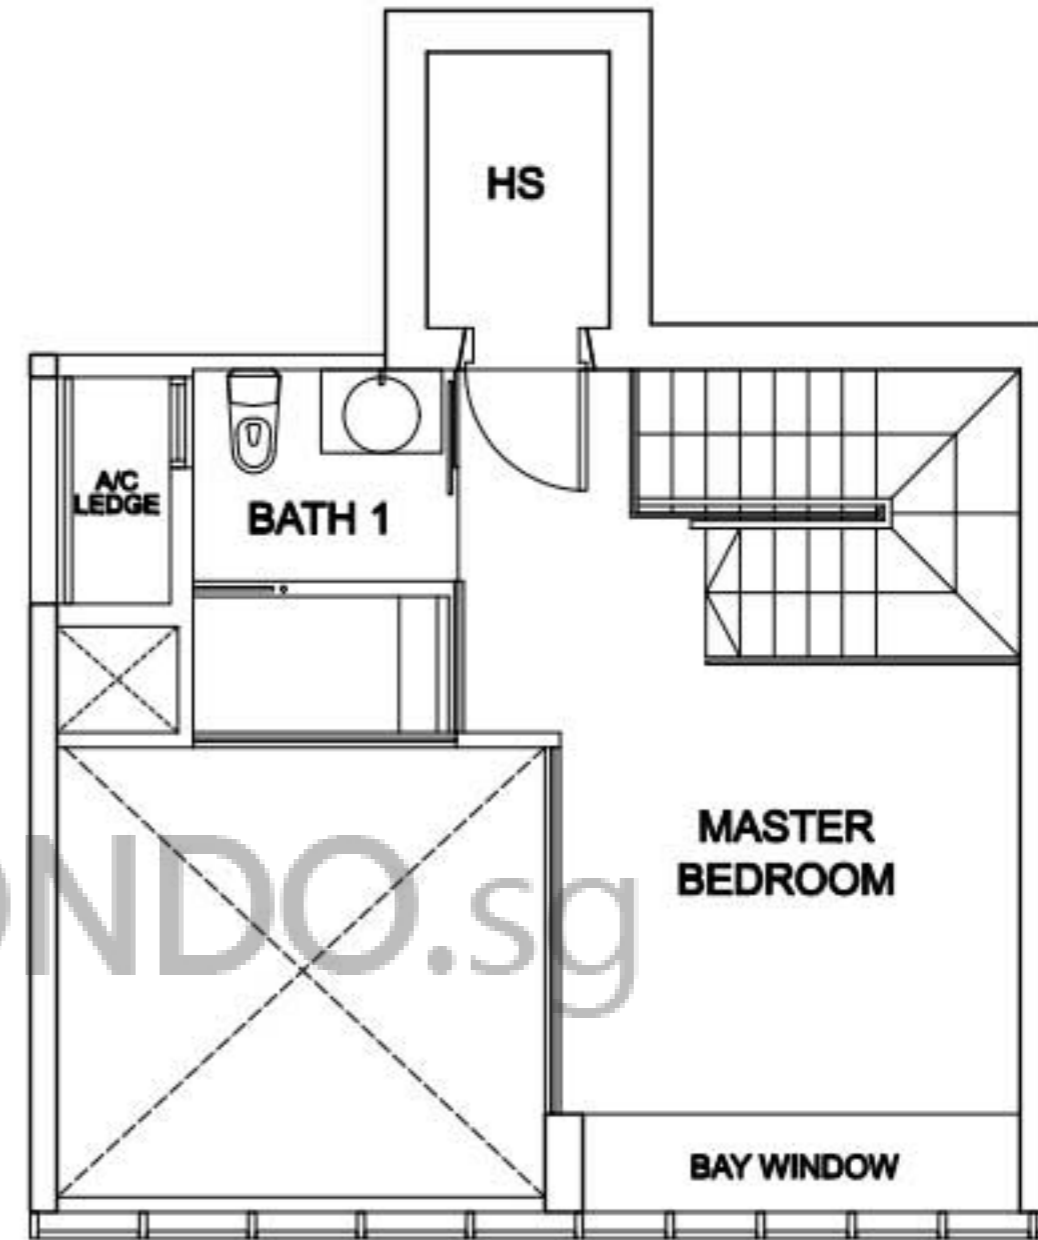

TYPE AL1

1 BEDROOM LOFT UNIT
32nd, 34th, 36th,
38th, 40th & 42nd STOREY

42-06	MIRROR LAYOUT	42-08
40-06		40-08
38-06		38-08
36-06		36-08
34-06		34-08
32-06		32-08

TYPE AL2

1 BEDROOM LOFT UNIT
32nd, 34th, 36th,
38th, 40th & 42nd STOREY

42-04	MIRROR LAYOUT	42-10
40-04		40-10
38-04		38-10
36-04		36-10
34-04		34-10
32-04		32-10

LOWER STOREY

UPPER STOREY

TYPE AL3

1 BEDROOM LOFT UNIT
32nd, 34th, 36th,
38th, 40th & 42nd STOREY

42-05	MIRROR LAYOUT	42-07
40-05		40-07
38-05		38-07
36-05		36-07
34-05		34-07
32-05		32-07

This keyplan is not to scale

The above plan is subject to change as may be approved by the relevant authority

**LOWER
STOREY**

**UPPER
STOREY**

TYPE AL4

**1 BEDROOM LOFT UNIT
32nd, 34th, 36th,
38th, 40th & 42nd STOREY**