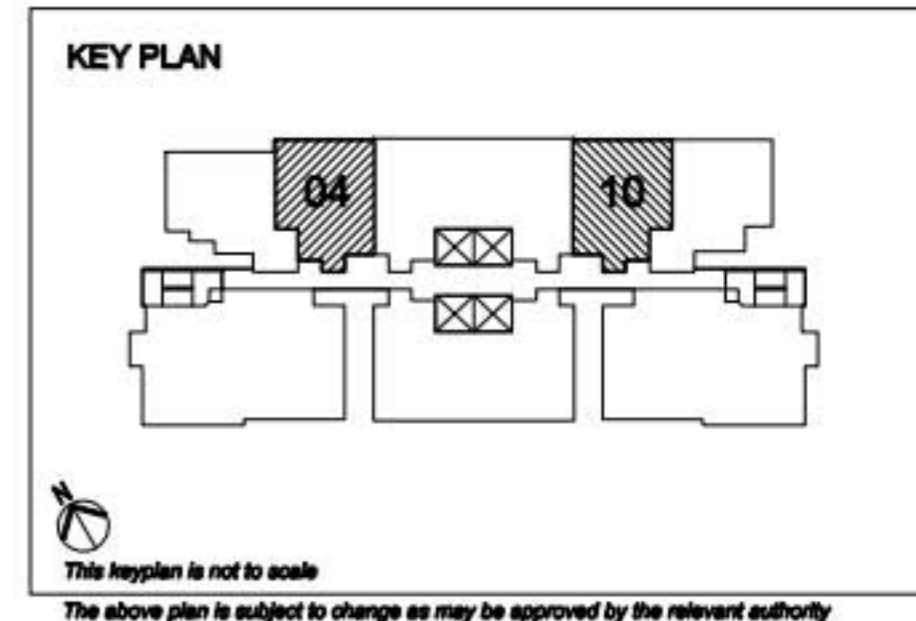

TYPE AL1

1 BEDROOM LOFT UNIT
32nd, 34th, 36th,
38th, 40th & 42nd STOREY

42-06	MIRROR LAYOUT	42-08
40-06		40-08
38-06		38-08
36-06		36-08
34-06		34-08
32-06		32-08

TYPE AL2

1 BEDROOM LOFT UNIT
32nd, 34th, 36th,
38th, 40th & 42nd STOREY

42-04	MIRROR LAYOUT	42-10
40-04		40-10
38-04		38-10
36-04		36-10
34-04		34-10
32-04		32-10

LOWER STOREY

UPPER STOREY

TYPE AL3

1 BEDROOM LOFT UNIT
32nd, 34th, 36th,
38th, 40th & 42nd STOREY

42-05	MIRROR LAYOUT	42-07
40-05		40-07
38-05		38-07
36-05		36-07
34-05		34-07
32-05		32-07

This keyplan is not to scale

The above plan is subject to change as may be approved by the relevant authority

**LOWER
STOREY**

**UPPER
STOREY**

TYPE AL4

**1 BEDROOM LOFT UNIT
32nd, 34th, 36th,
38th, 40th & 42nd STOREY**