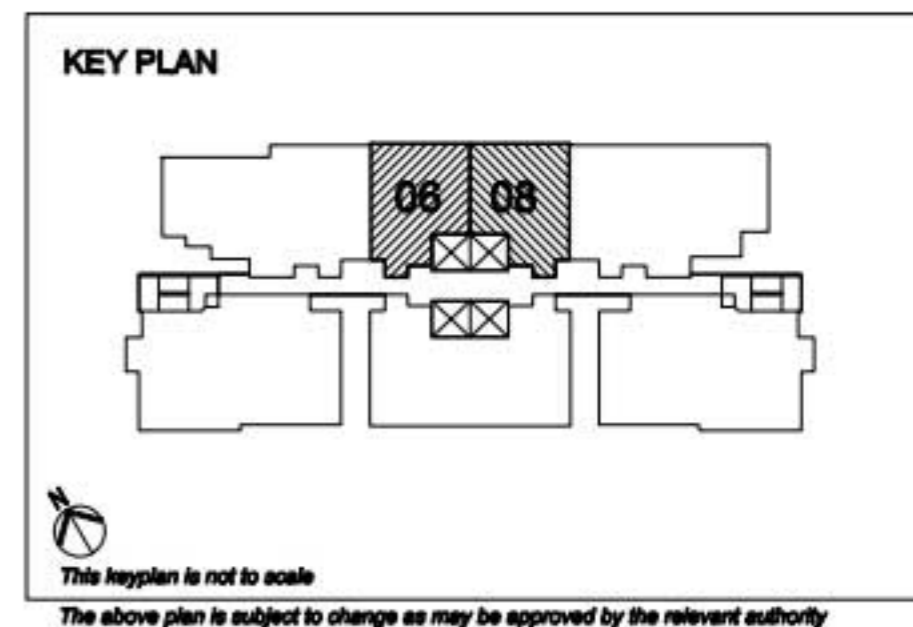

TYPE AL1

1 BEDROOM LOFT UNIT
32nd, 34th, 36th,
38th, 40th & 42nd STOREY

42-06	MIRROR LAYOUT	42-08
40-06		40-08
38-06		38-08
36-06		36-08
34-06		34-08
32-06		32-08

TYPE AL2

1 BEDROOM LOFT UNIT
32nd, 34th, 36th,
38th, 40th & 42nd STOREY

42-04	MIRROR LAYOUT	42-10
40-04		40-10
38-04		38-10
36-04		36-10
34-04		34-10
32-04		32-10

LOWER STOREY

UPPER STOREY

TYPE AL3

1 BEDROOM LOFT UNIT
32nd, 34th, 36th,
38th, 40th & 42nd STOREY

42-05	MIRROR LAYOUT	42-07
40-05		40-07
38-05		38-07
36-05		36-07
34-05		34-07
32-05		32-07

This keyplan is not to scale

The above plan is subject to change as may be approved by the relevant authority

**LOWER
STOREY**

**UPPER
STOREY**

TYPE AL4

**1 BEDROOM LOFT UNIT
32nd, 34th, 36th,
38th, 40th & 42nd STOREY**