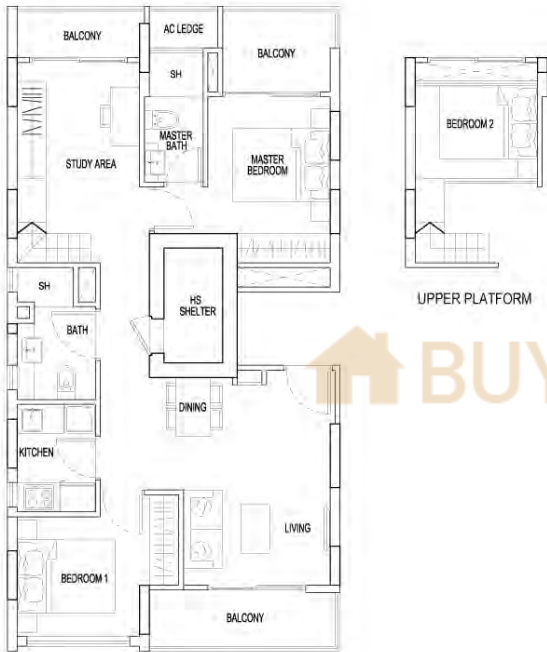

TYPE C2

81 sqm/ 872 sqft
3 Bedroom

UPPER PLATFORM

#11 - 03
#12 - 03
#13 - 01