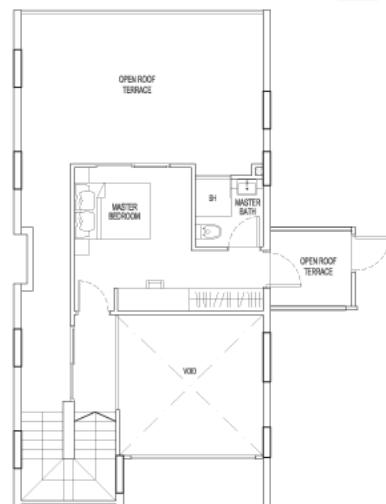

TYPE A1

195 sqm/ 2099 sqft
3 Bedroom Penthouse

#14 - 01

TYPE B1

207 sqm/ 2228 sqft
3 Bedroom Penthouse

UPPER

#14 - 02