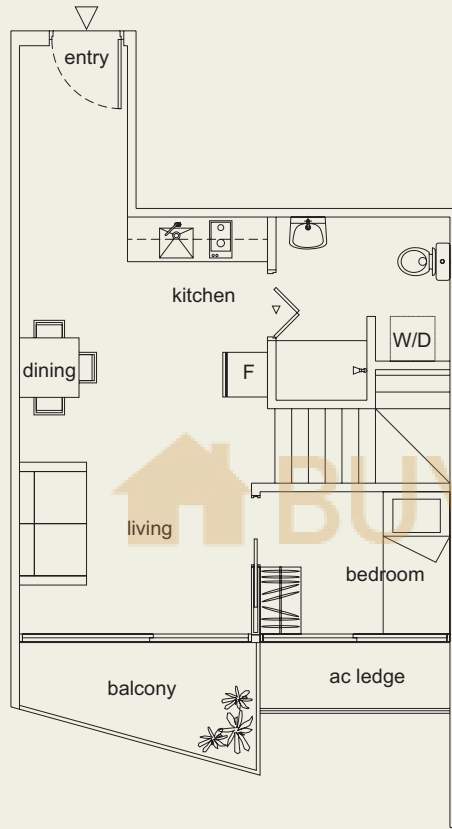

shop 1
33 sq m
#01-01

BUYCONDO.sg

shop 2
21 sq m
#01-02

shop 3
16 sq m
#01-03

type A
 1 bdrm
 46 sq m
 #02-01
 #03-01
 #04-01
 #05-01

type B
 1 bdrm
 42 sq m
 #02-02
 #03-02
 #04-02
 #05-02

type C
 1 bdrm
 39 sq m
 #02-03
 #03-03
 #04-03

38 sq m

#02-05

#03-05

#04-05

type F

1 bdrm

46 sq m

#02-06

upper level

↓
to swimming pool

PH H

1+1 bdrm

80 sq m

#05-04

lower level

upper level

P E N T H O U S E

PH I
1+1 bdrm
78 sq m
#05-05

lower level

upper level

PH J

1+1 bdrm

80 sq m

#05-06