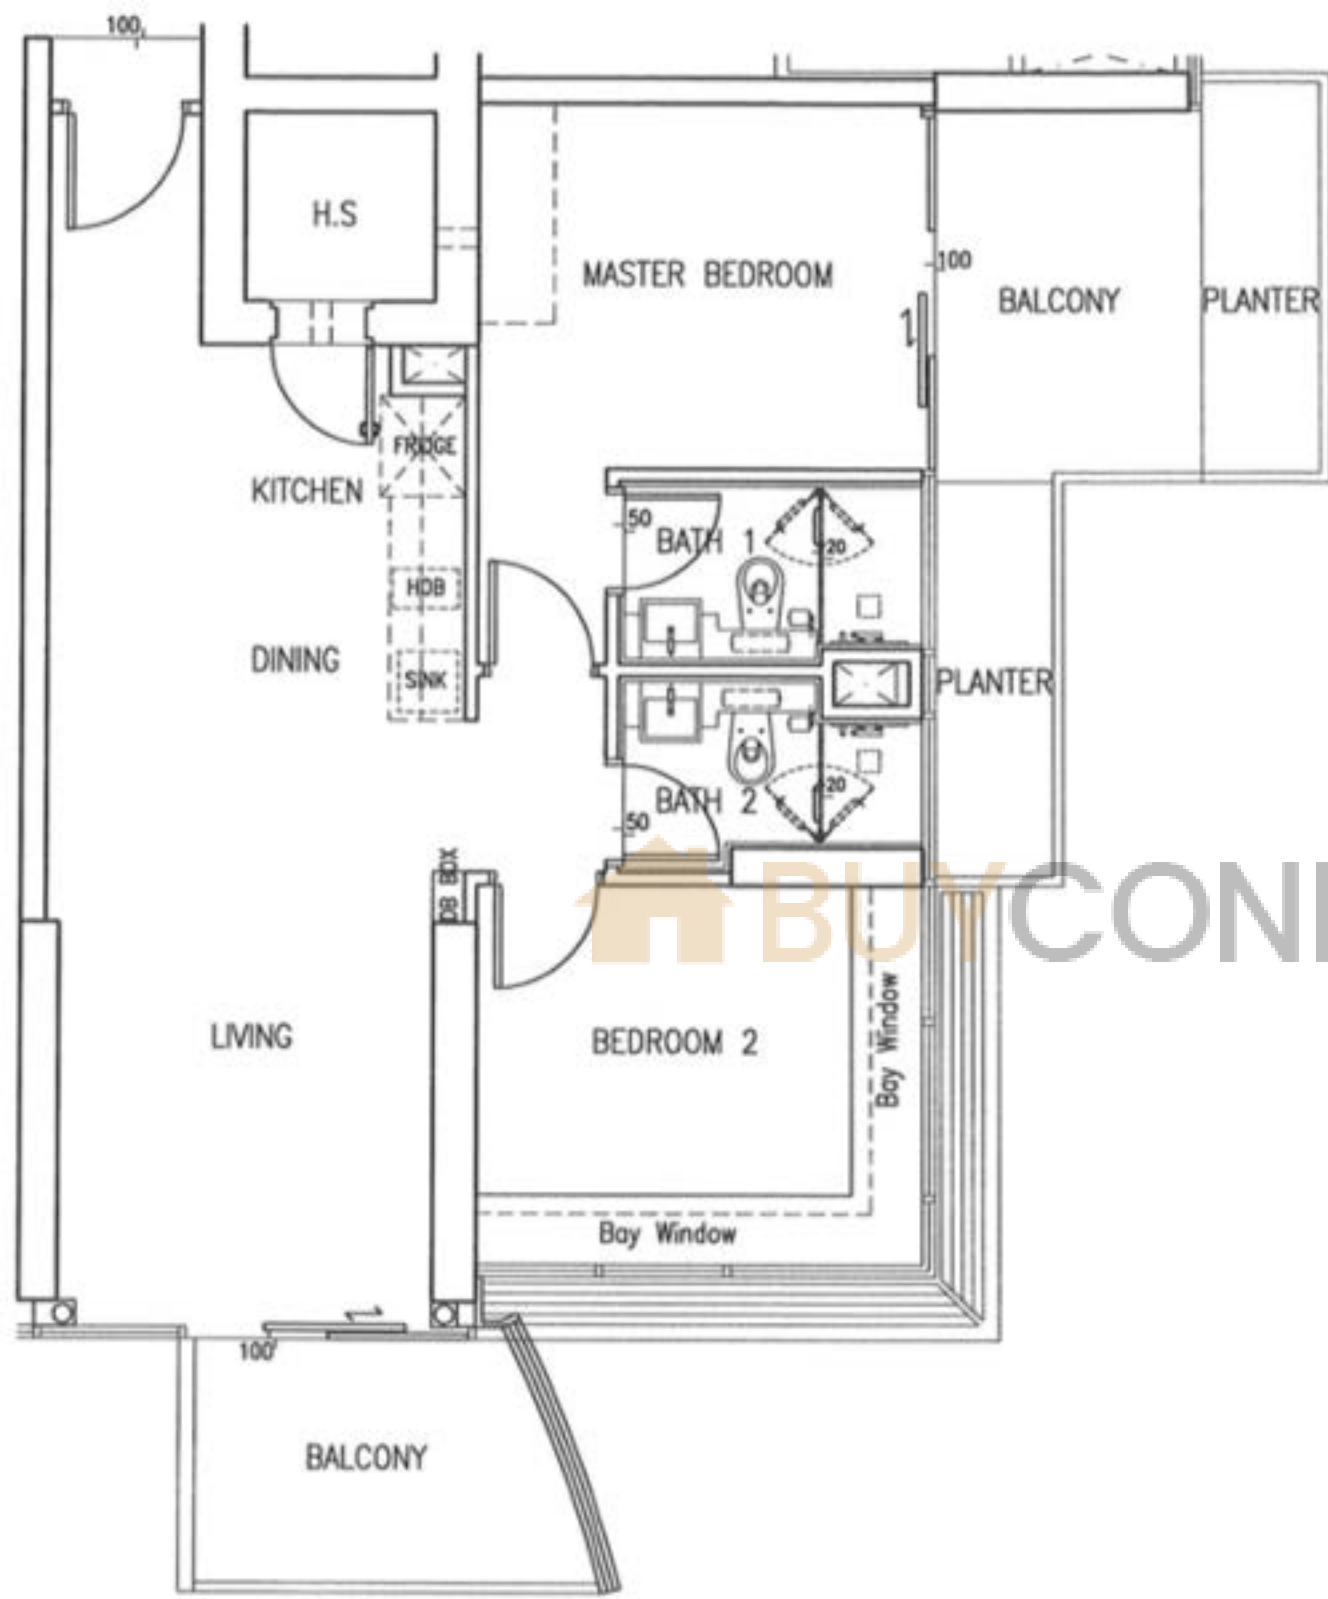

TYPE Aa
STUDIO
 SCALE 1:100

 BUYCONDO.sg

37TH, 39TH & 42ND, 44TH STOREYS

TYPE B1a-1 1 BEDROOM

SCALE 1:100

BUYCONDO.sg

37TH, 39TH & 42ND, 44TH STOREYS

TYPE B2a 1 BEDROOM

SCALE 1:100

39TH & 42ND, 44TH STOREYS

37TH TO 44TH STOREYS

TYPE B3a-1
 1+1 BEDROOM
 SCALE 1:100

TYPE Cb 2 BEDROOM

SCALE 1:100

BUY CONDO.sg

37, 39, 41, 43 STOREYS

TYPE Cb-1 2 BEDROOM

SCALE 1:100

BUY CONDO.sg

38, 40, 42, 44 STOREYS

TYPE D1 3 BEDROOM

SCALE 1:100

#36-01 (237 sm / 2,551 sf)
Duplex

#45-01 (473 sm / 5,091 sf)
Penthouse