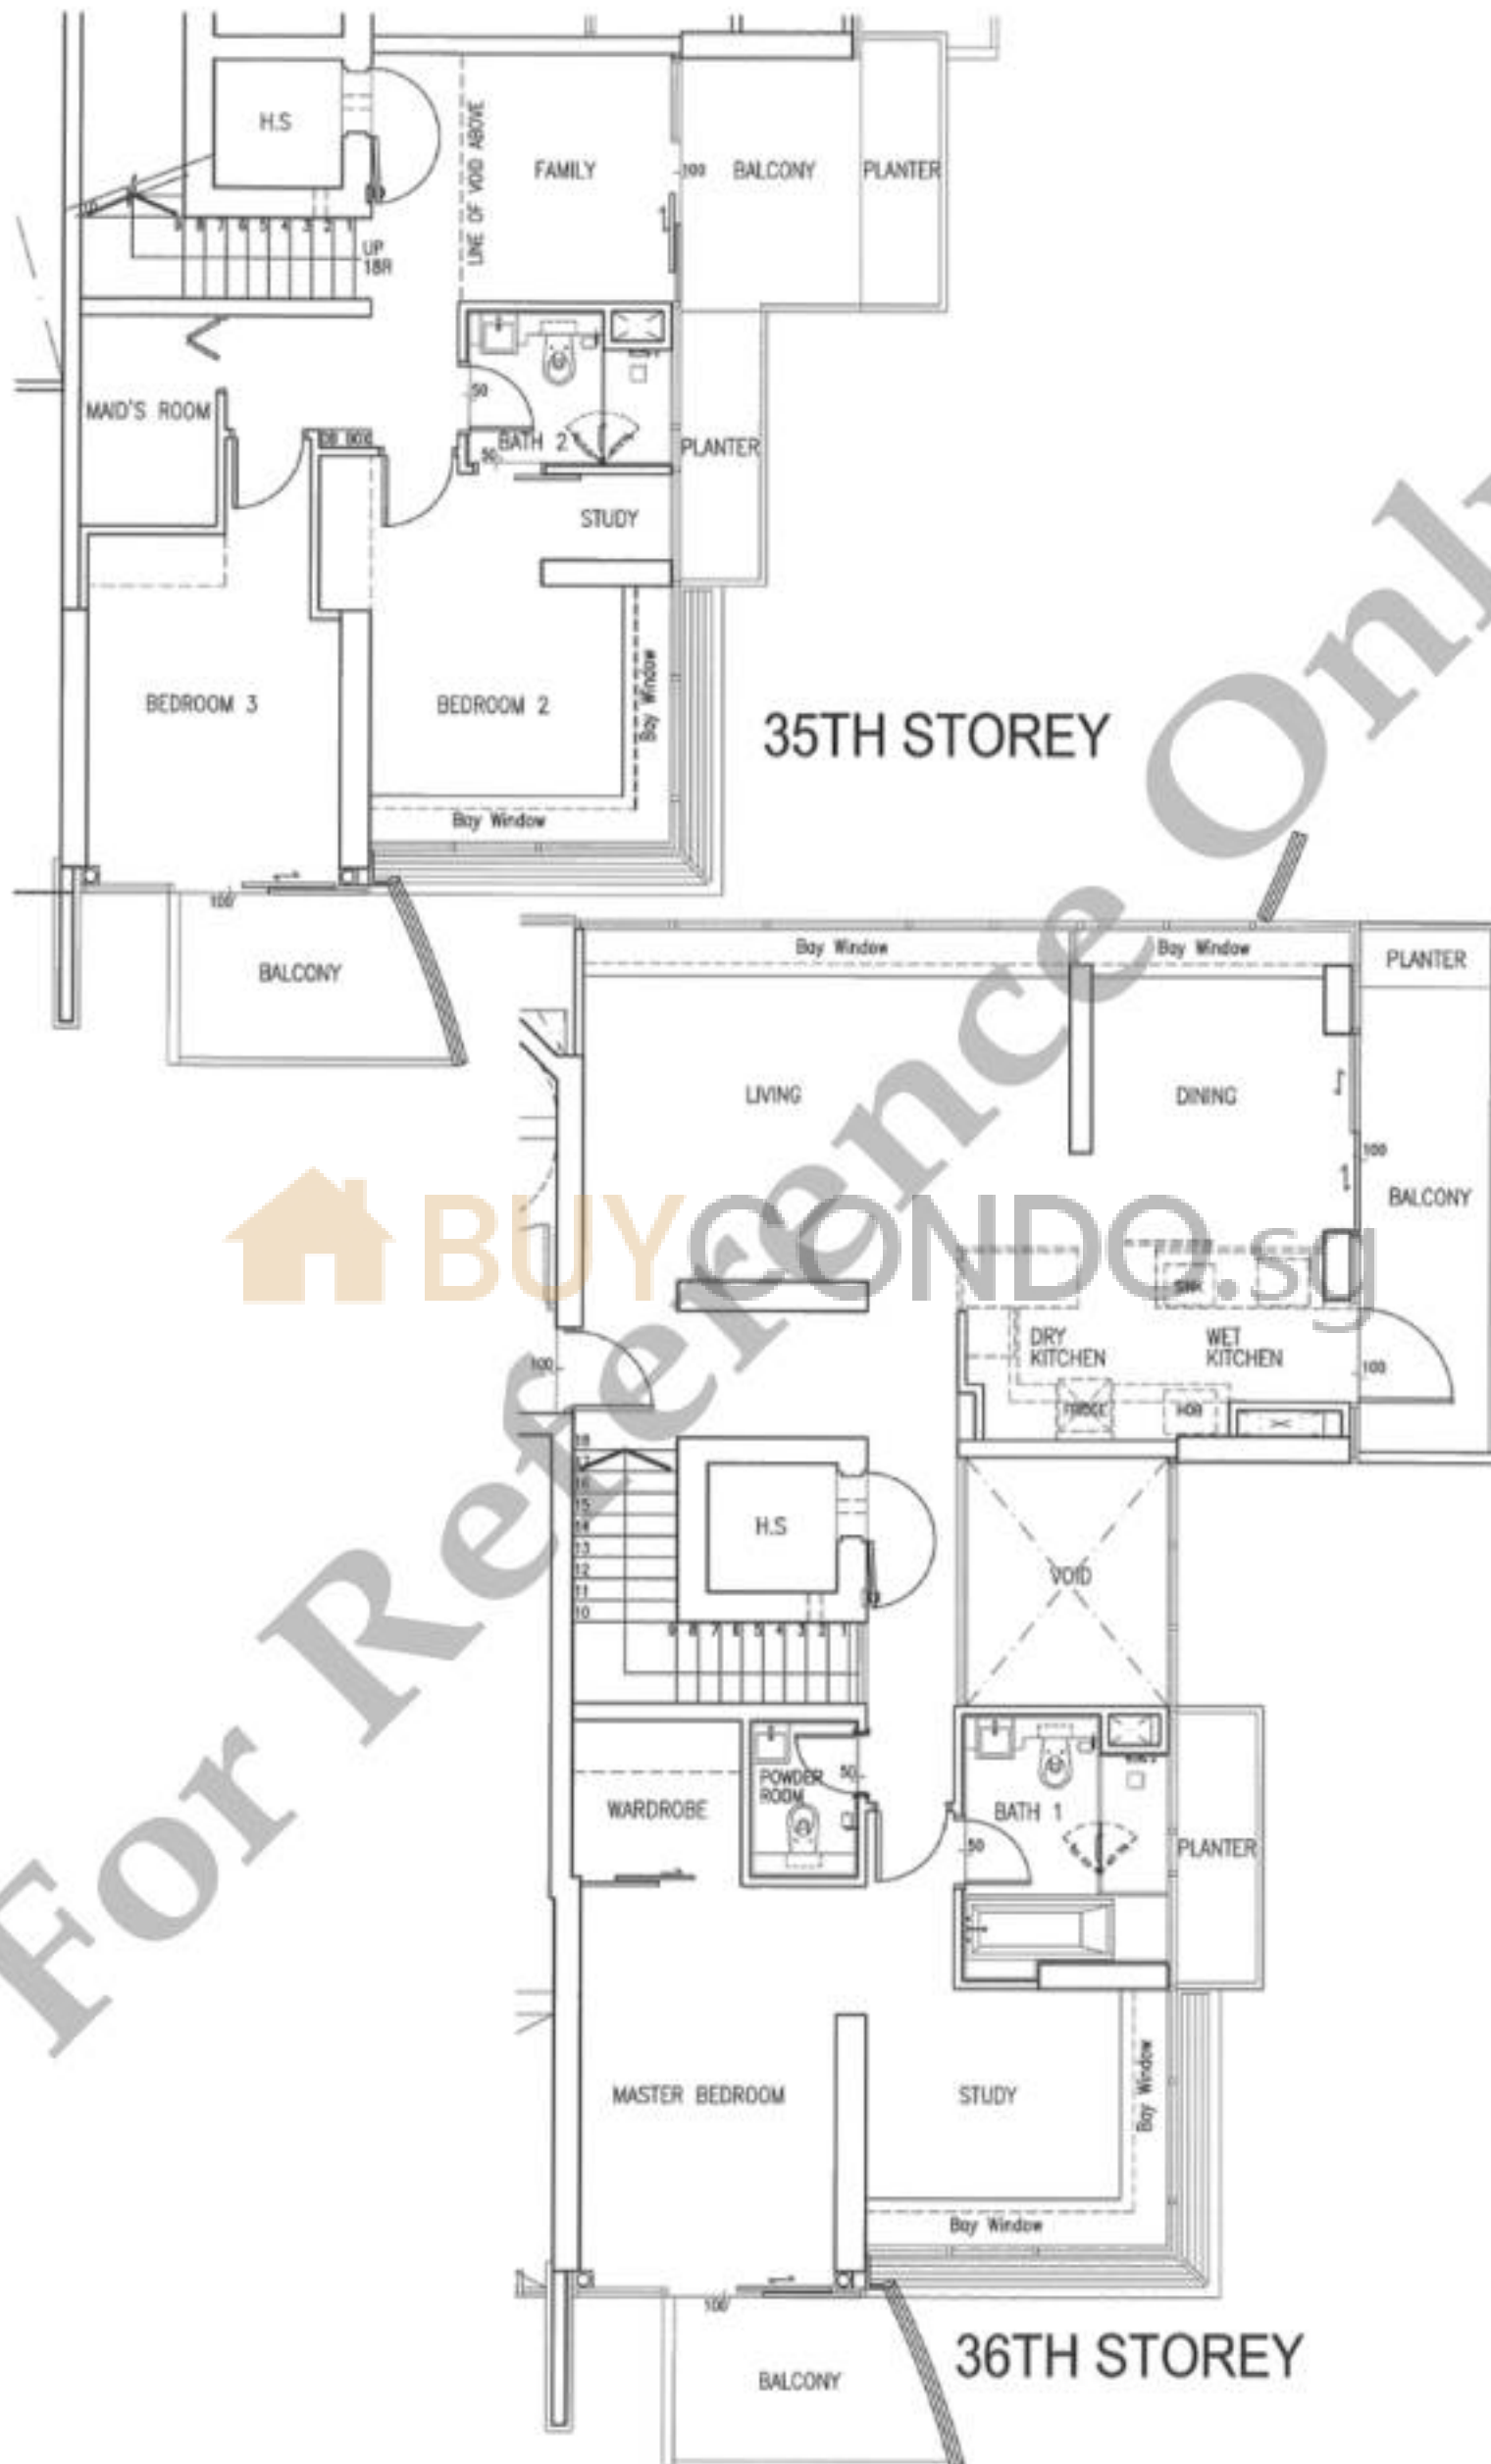

TYPE Aa
STUDIO
 SCALE 1:100

 BUYCONDO.sg

37TH, 39TH & 42ND, 44TH STOREYS

TYPE B1a-1 1 BEDROOM

SCALE 1:100

BUYCONDO.sg

37TH, 39TH & 42ND, 44TH STOREYS

TYPE B2a 1 BEDROOM

SCALE 1:100

39TH & 42ND, 44TH STOREYS

37TH TO 44TH STOREYS

TYPE B3a-1
 1+1 BEDROOM
 SCALE 1:100

TYPE Cb 2 BEDROOM

SCALE 1:100

BUY CONDO.sg

37, 39, 41, 43 STOREYS

TYPE Cb-1 2 BEDROOM

SCALE 1:100

BUY CONDO.sg

38, 40, 42, 44 STOREYS

TYPE D1 3 BEDROOM

SCALE 1:100

#36-01 (237 sm / 2,551 sf)
Duplex

#45-01 (473 sm / 5,091 sf)
Penthouse

Stack 03 (63 sm / 678 sf)

1 Bedroom

Stack 04 (47 sm / 506 sf) Studio