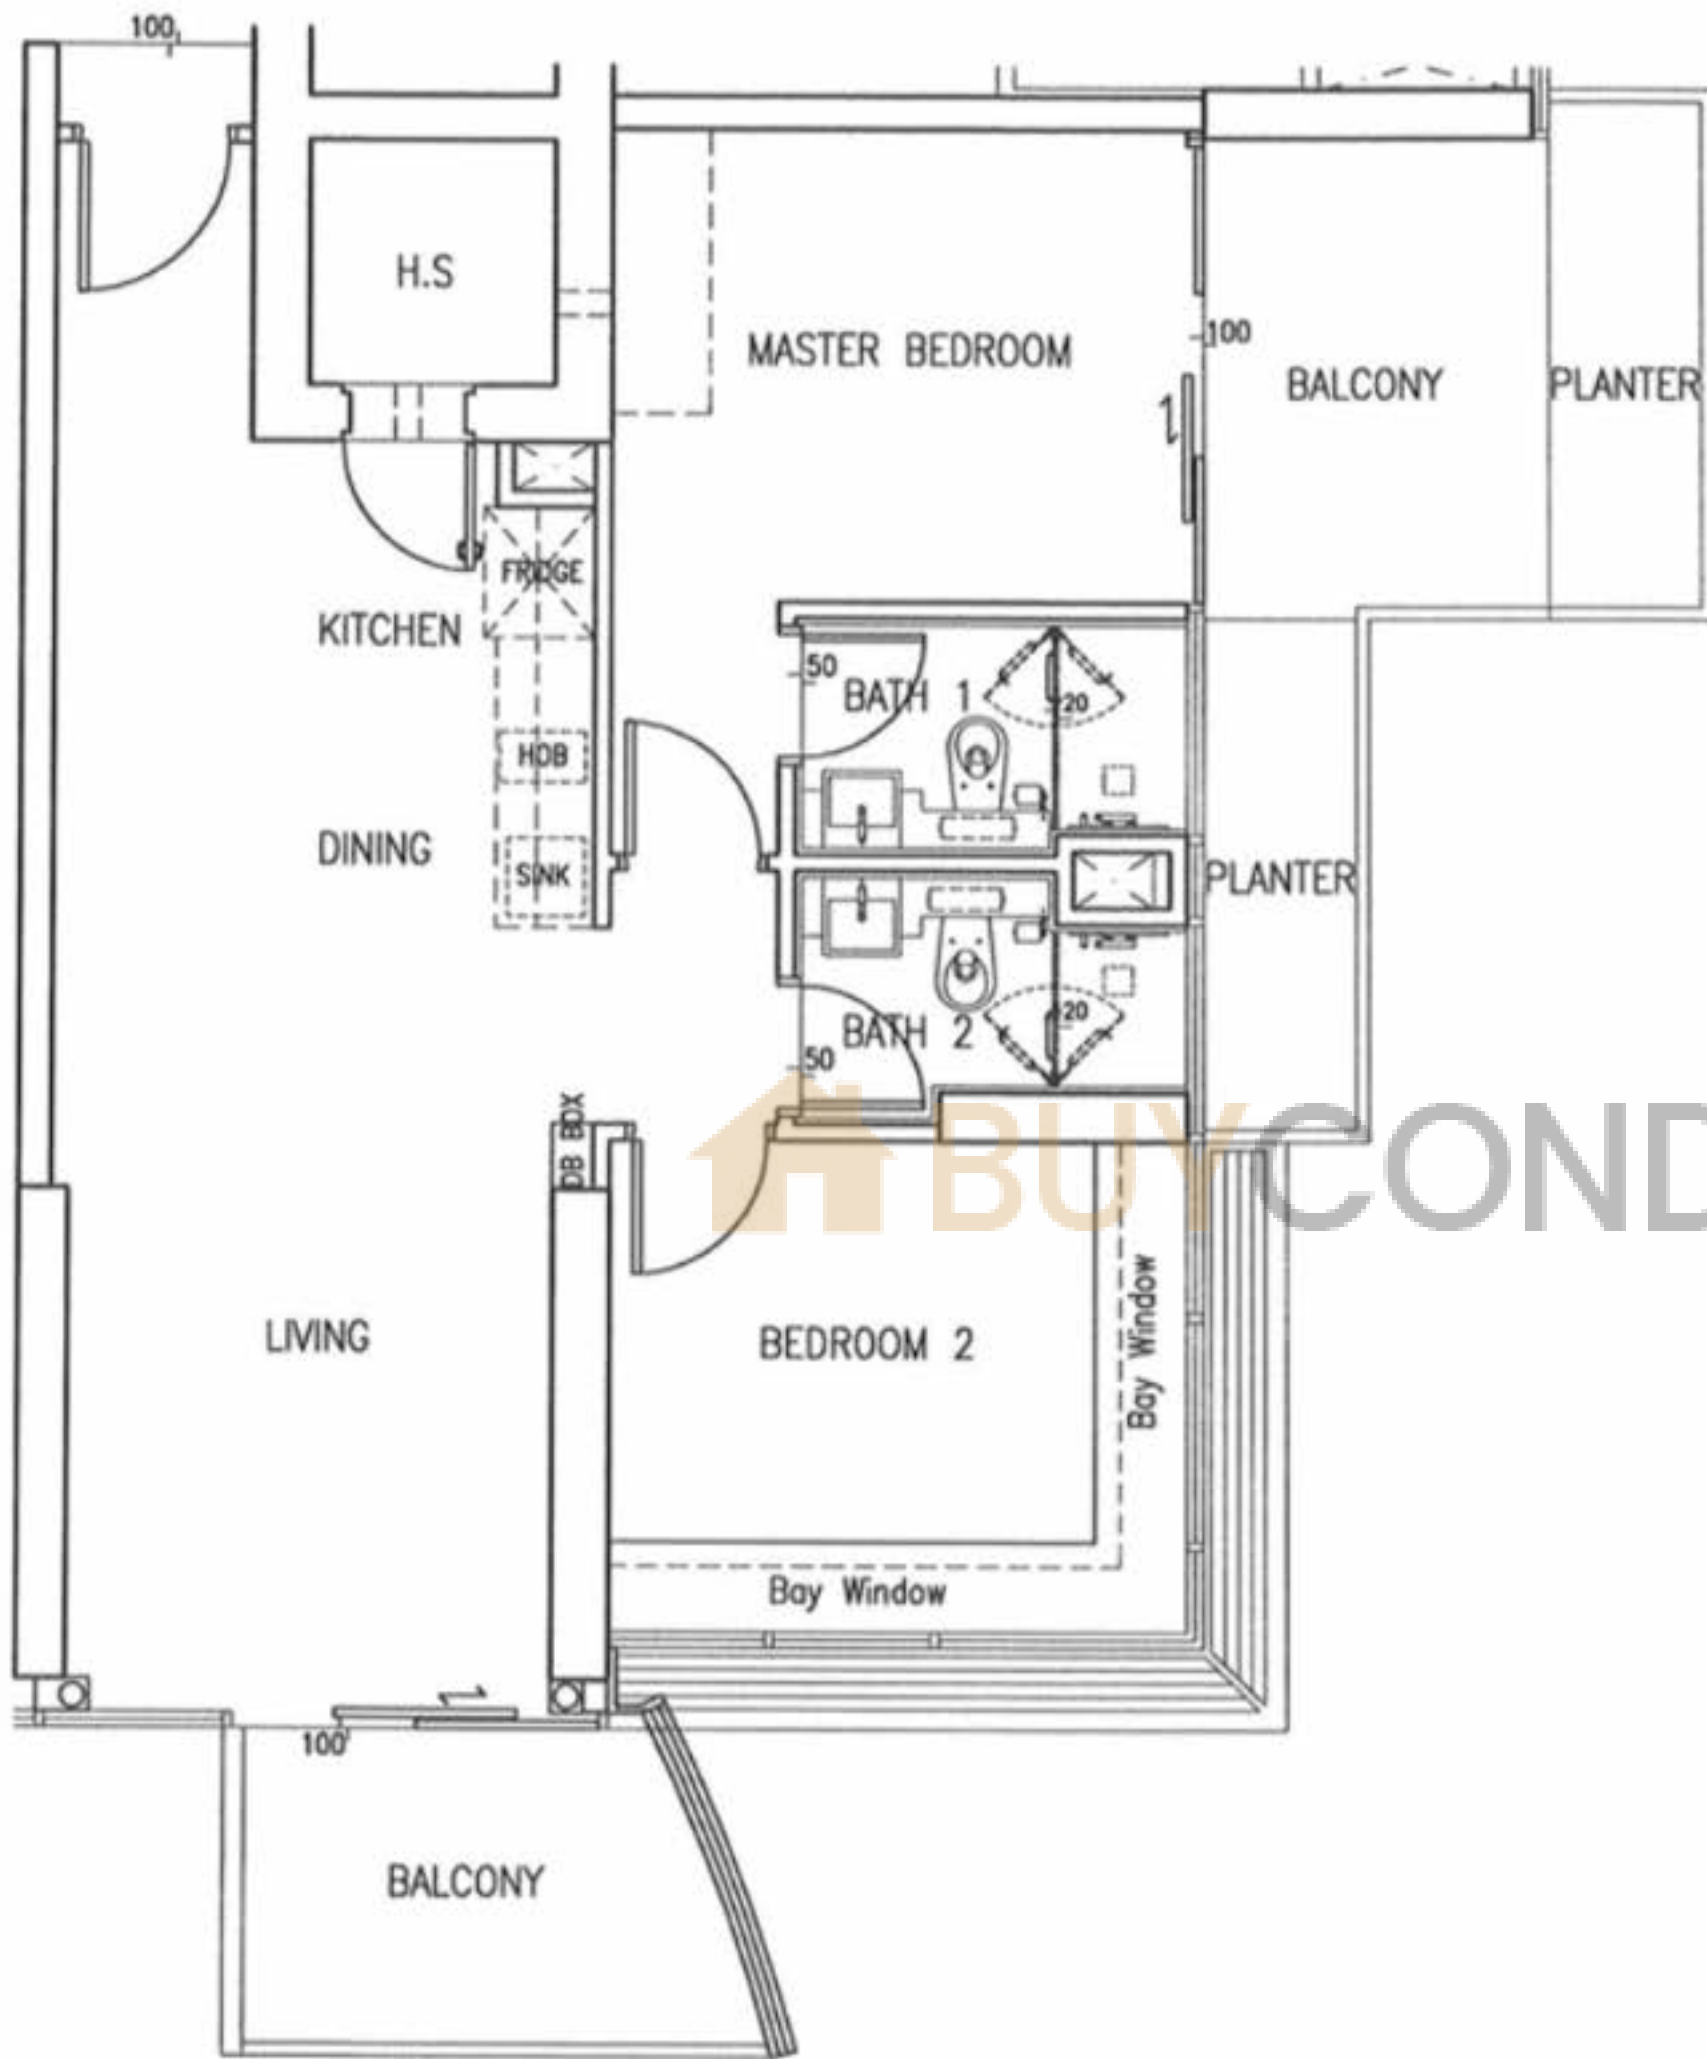

TYPE Aa
STUDIO
 SCALE 1:100

 BUYCONDO.sg

37TH, 39TH & 42ND, 44TH STOREYS

TYPE B1a-1 1 BEDROOM

SCALE 1:100

BUYCONDO.sg

37TH, 39TH & 42ND, 44TH STOREYS

TYPE B2a 1 BEDROOM

SCALE 1:100

39TH & 42ND, 44TH STOREYS

37TH TO 44TH STOREYS

TYPE B3a-1
 1+1 BEDROOM
 SCALE 1:100

TYPE Cb 2 BEDROOM

SCALE 1:100

BUY CONDO.sg

37, 39, 41, 43 STOREYS

TYPE Cb-1 2 BEDROOM

SCALE 1:100

BUY CONDO.sg

38, 40, 42, 44 STOREYS

TYPE D1 3 BEDROOM

SCALE 1:100

#36-01 (237 sm / 2,551 sf)
Duplex

#45-01 (473 sm / 5,091 sf)
Penthouse

Stack 03 (63 sm / 678 sf)

1 Bedroom

Stack 04 (47 sm / 506 sf) Studio