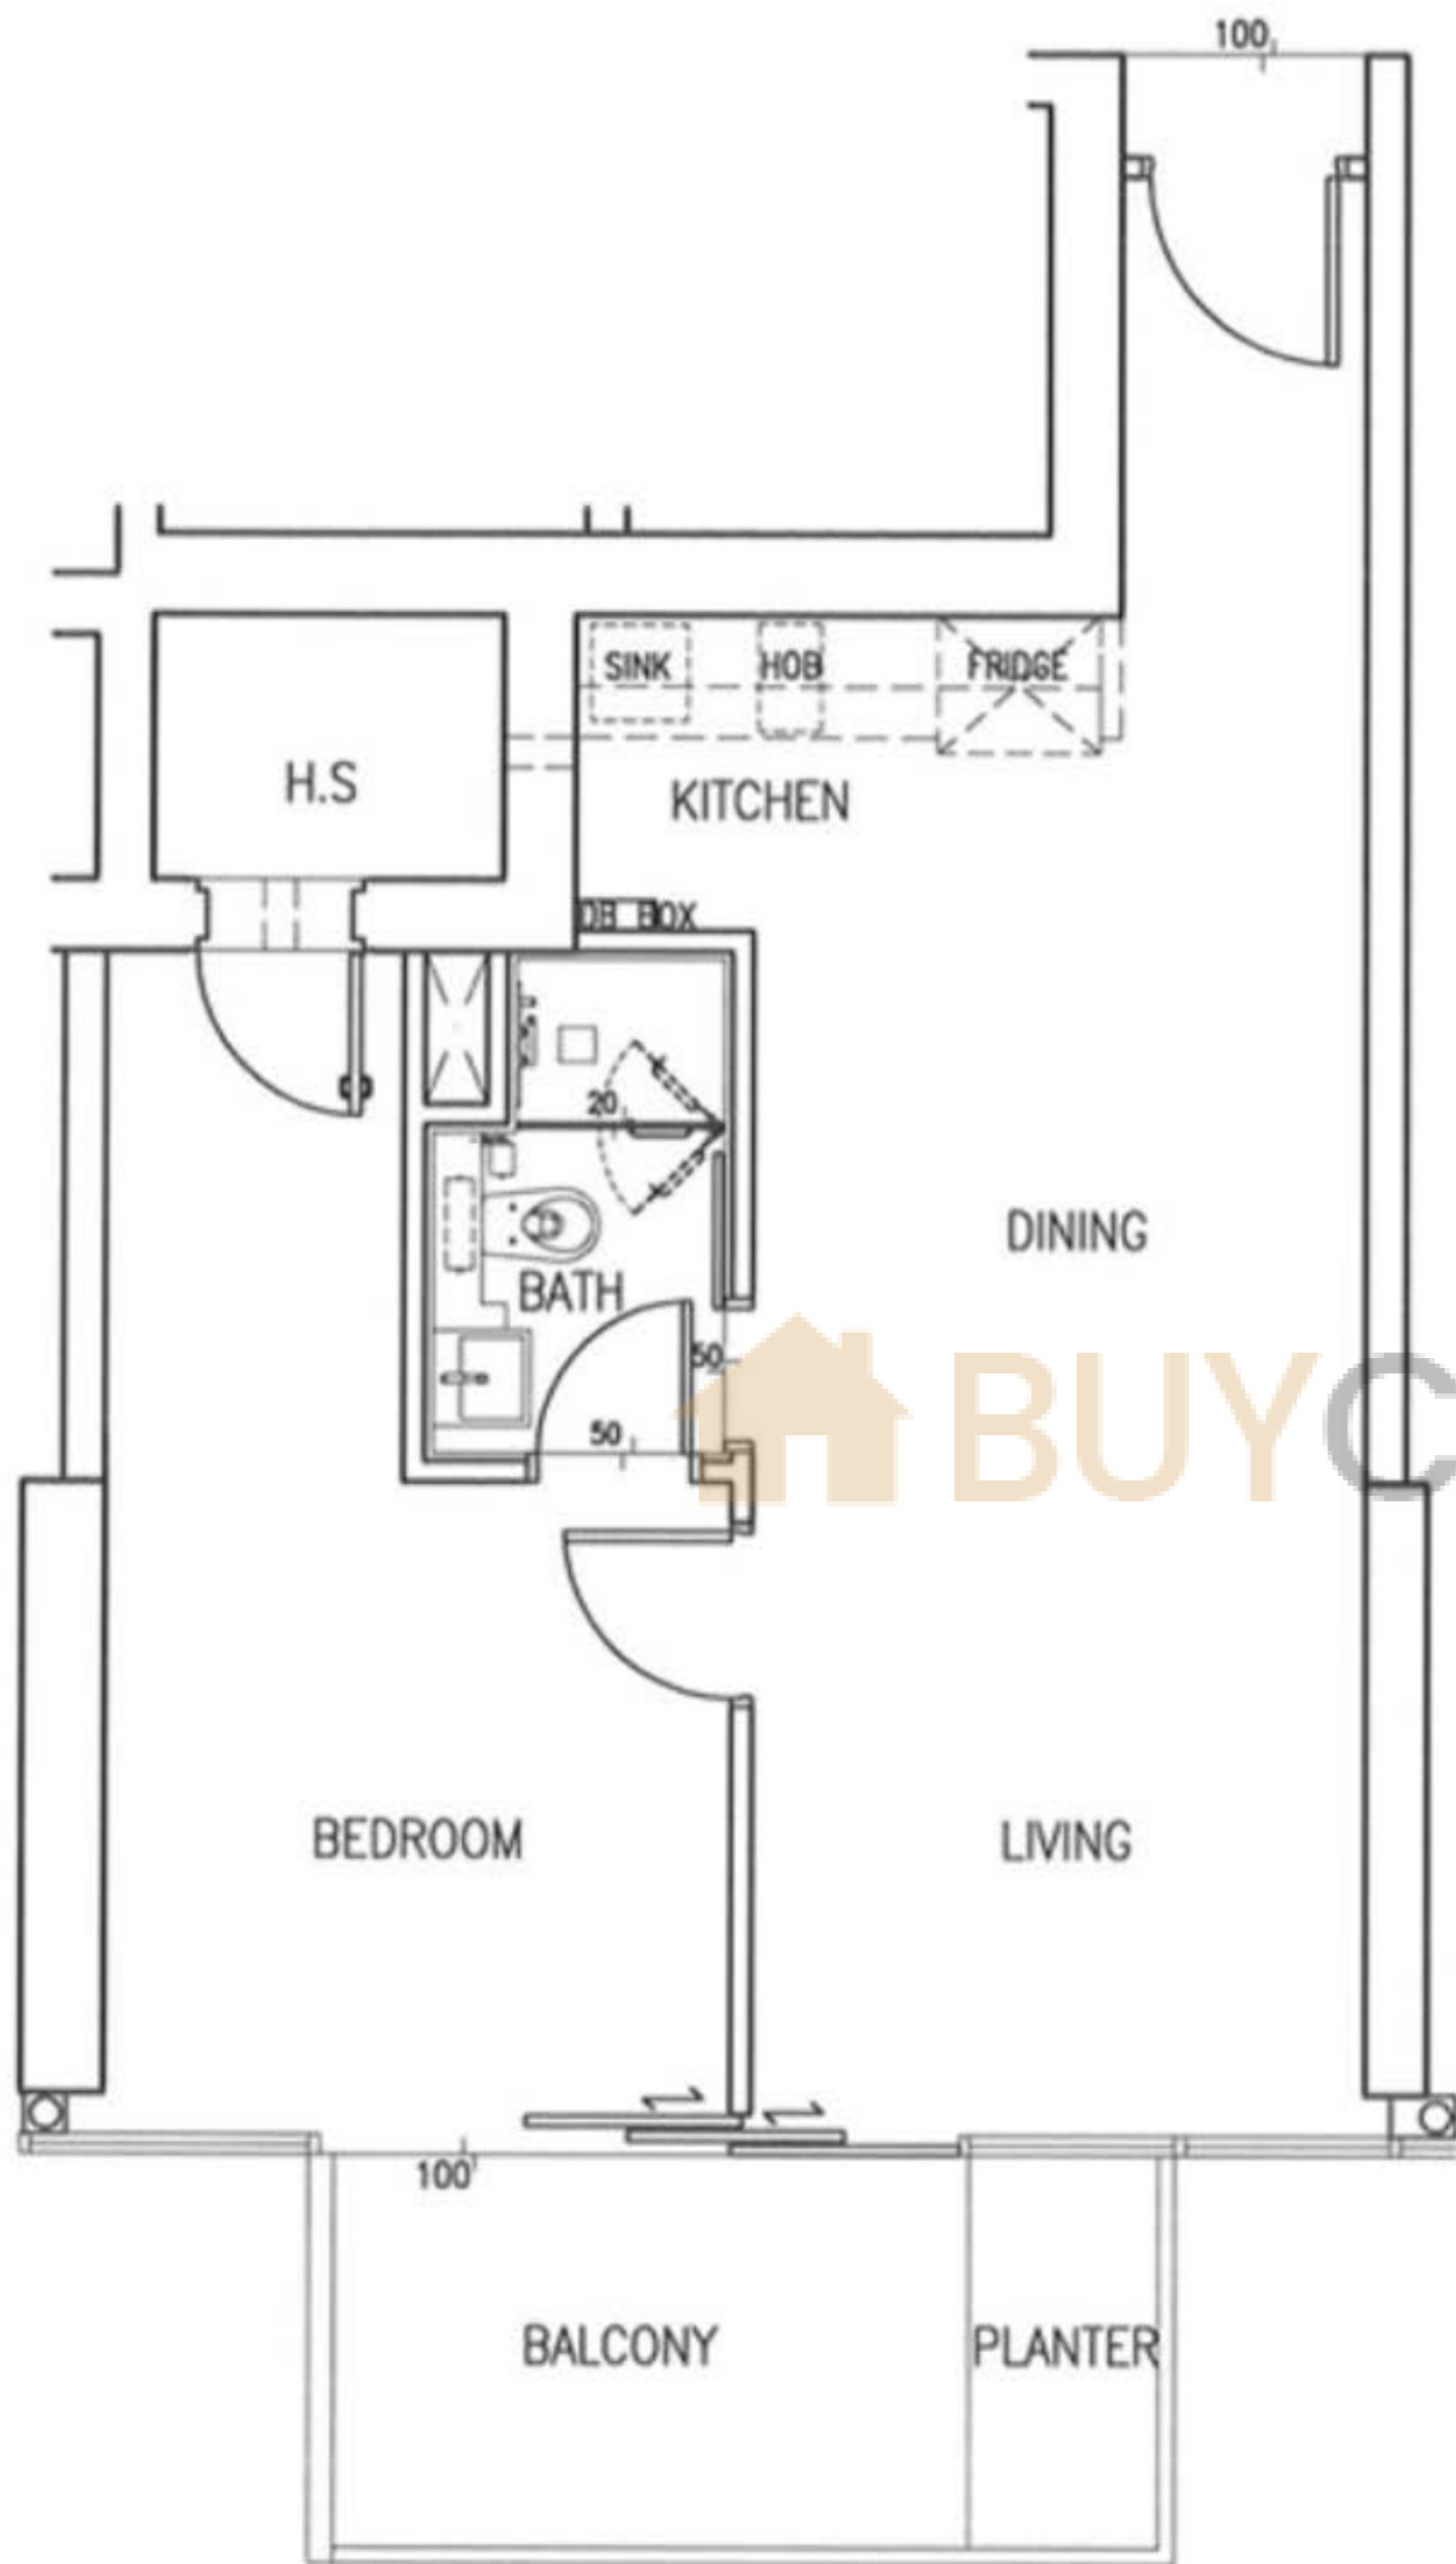

TYPE Aa
STUDIO
 SCALE 1:100

 BUYCONDO.sg

37TH, 39TH & 42ND, 44TH STOREYS

TYPE B1a-1 1 BEDROOM

SCALE 1:100

BUYCONDO.sg

37TH, 39TH & 42ND, 44TH STOREYS

TYPE B2a 1 BEDROOM

SCALE 1:100

39TH & 42ND, 44TH STOREYS

37TH TO 44TH STOREYS

TYPE B3a-1
 1+1 BEDROOM
 SCALE 1:100

TYPE Cb 2 BEDROOM

SCALE 1:100

BUY CONDO.sg

37, 39, 41, 43 STOREYS

TYPE Cb-1 2 BEDROOM

SCALE 1:100

BUY CONDO.sg

38, 40, 42, 44 STOREYS

TYPE D1 3 BEDROOM

SCALE 1:100

#36-01 (237 sm / 2,551 sf)
Duplex

#45-01 (473 sm / 5,091 sf)
Penthouse

Stack 03 (63 sm / 678 sf)

1 Bedroom

Stack 04 (47 sm / 506 sf) Studio