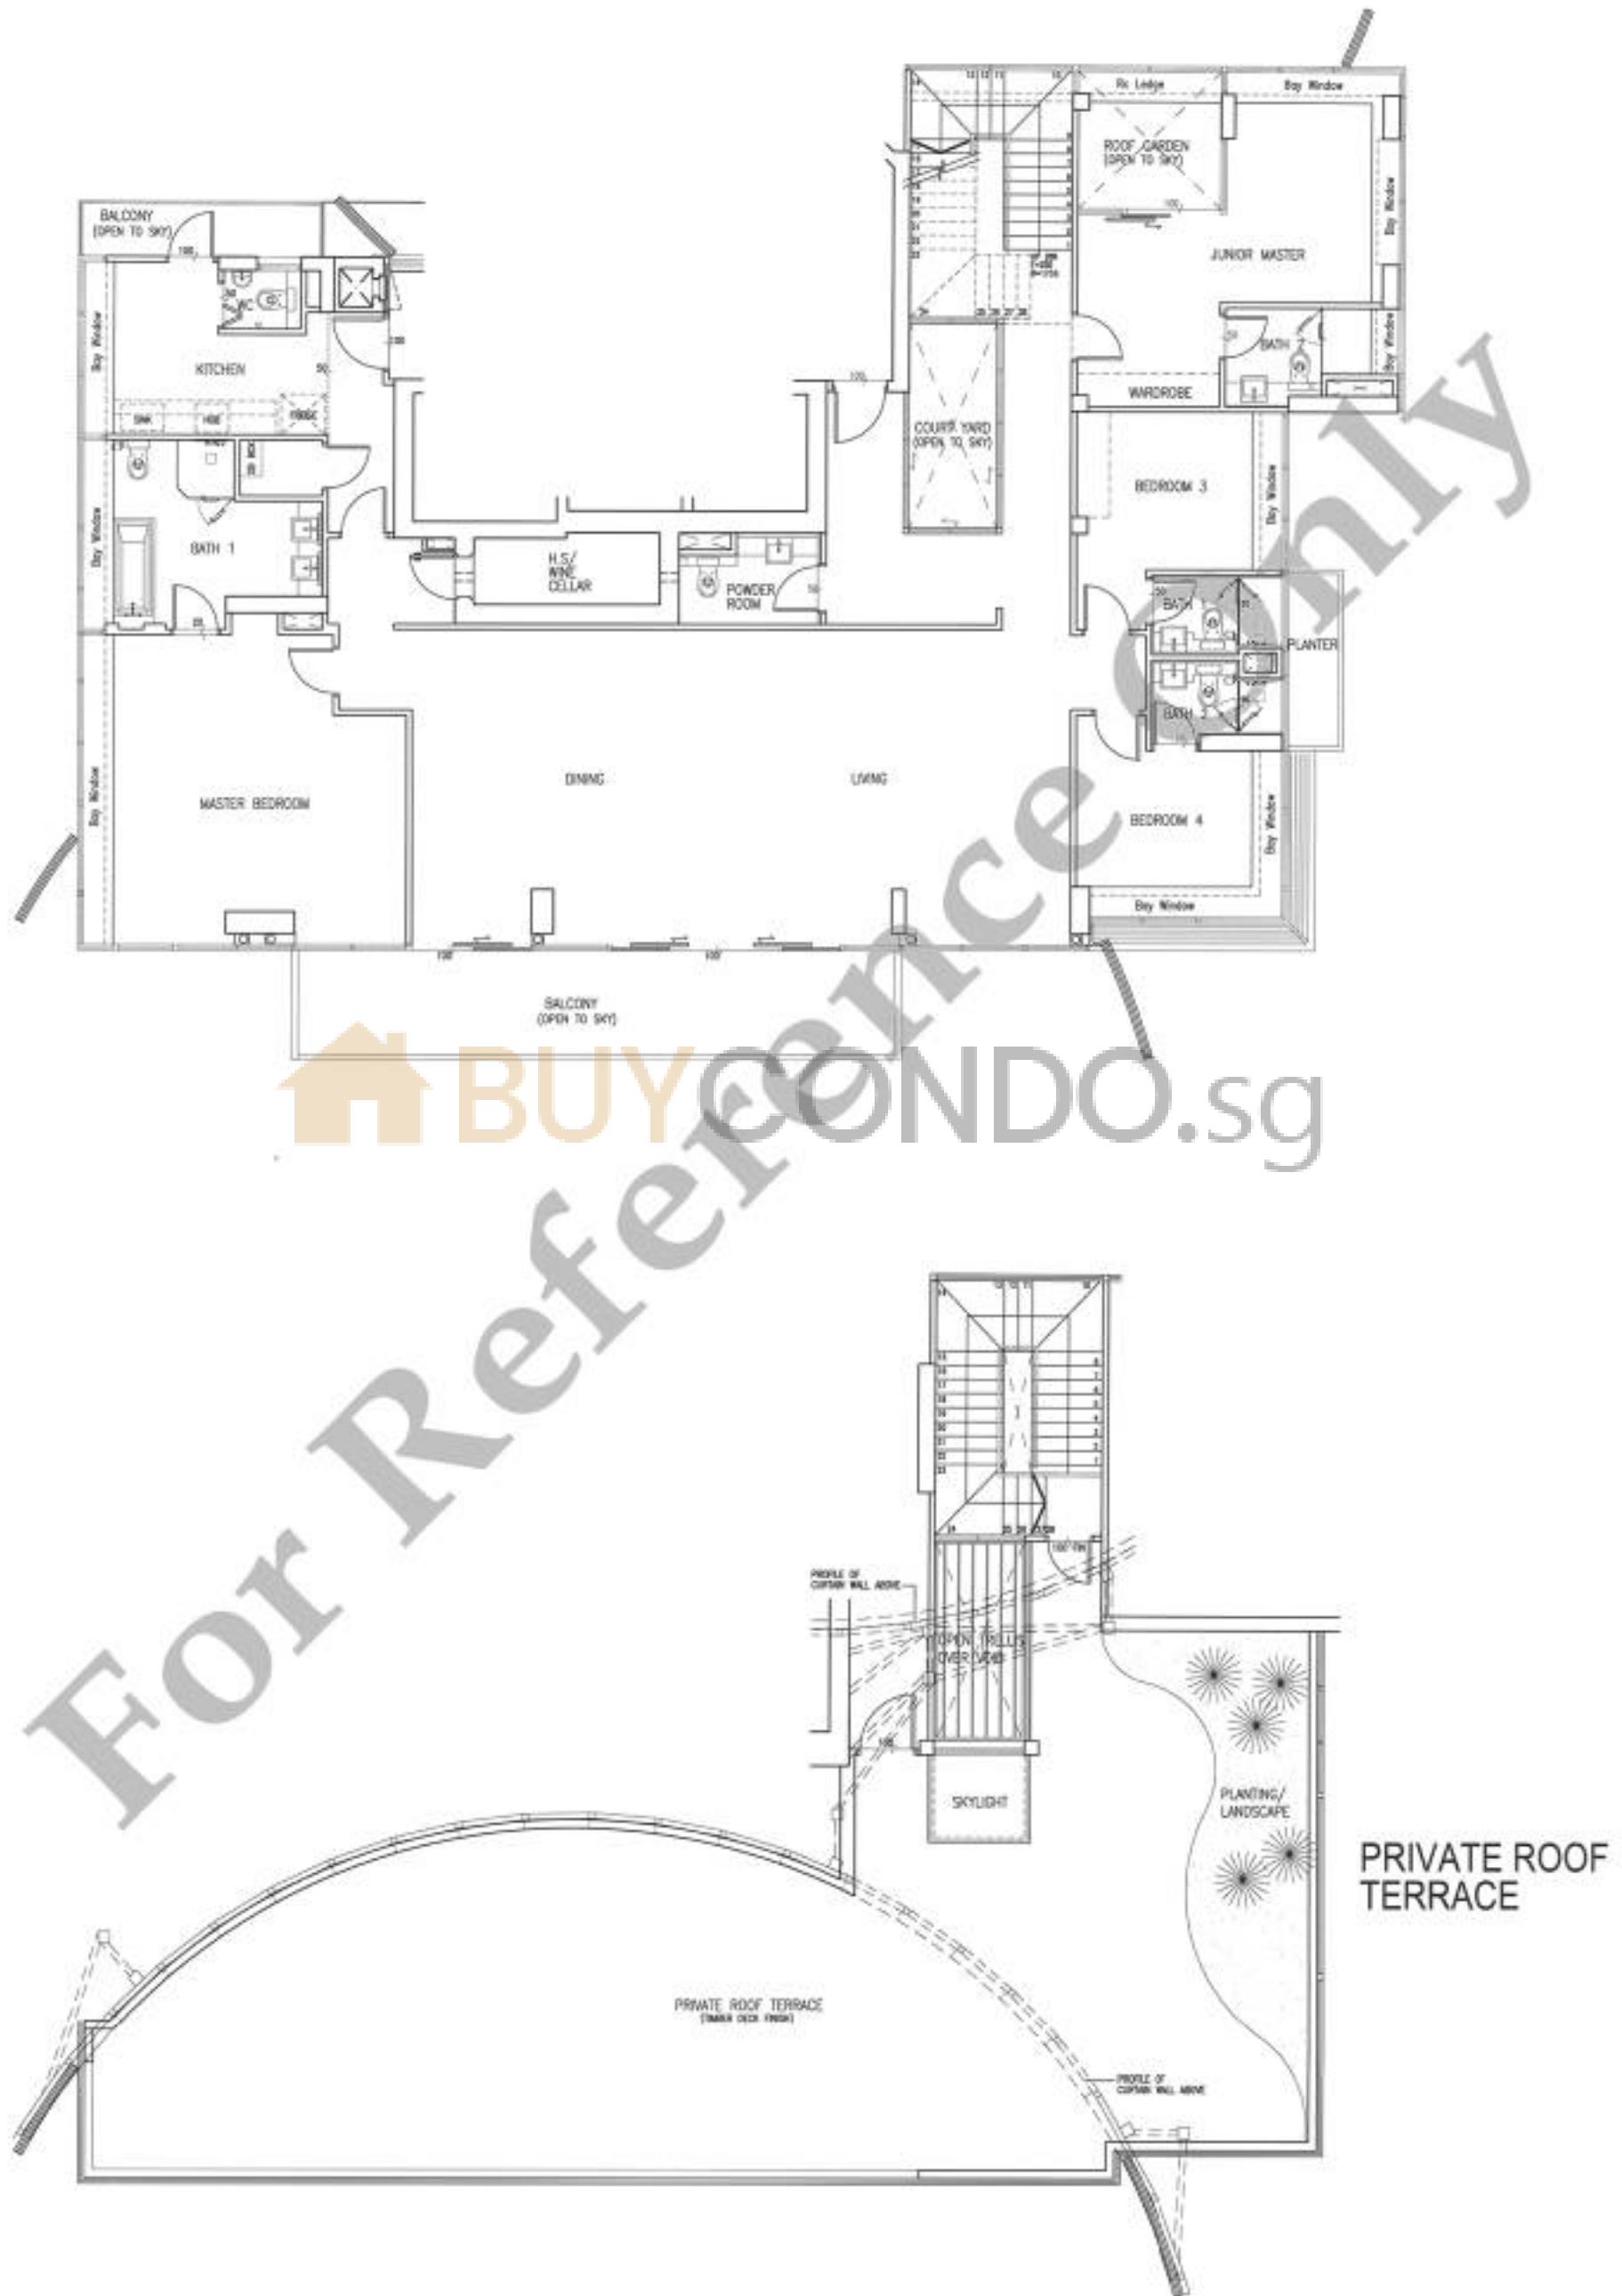

TYPE Aa
STUDIO
 SCALE 1:100

 BUYCONDO.sg

37TH, 39TH & 42ND, 44TH STOREYS

TYPE B1a-1 1 BEDROOM

SCALE 1:100

BUYCONDO.sg

37TH, 39TH & 42ND, 44TH STOREYS

TYPE B2a 1 BEDROOM

SCALE 1:100

39TH & 42ND, 44TH STOREYS

37TH TO 44TH STOREYS

TYPE B3a-1
 1+1 BEDROOM
 SCALE 1:100

TYPE Cb 2 BEDROOM

SCALE 1:100

BUY CONDO.sg

37, 39, 41, 43 STOREYS

TYPE Cb-1 2 BEDROOM

SCALE 1:100

BUY CONDO.sg

38, 40, 42, 44 STOREYS

TYPE D1 3 BEDROOM

SCALE 1:100

#36-01 (237 sm / 2,551 sf)
Duplex

#45-01 (473 sm / 5,091 sf)
Penthouse

Stack 03 (63 sm / 678 sf)

1 Bedroom

Stack 04 (47 sm / 506 sf) Studio