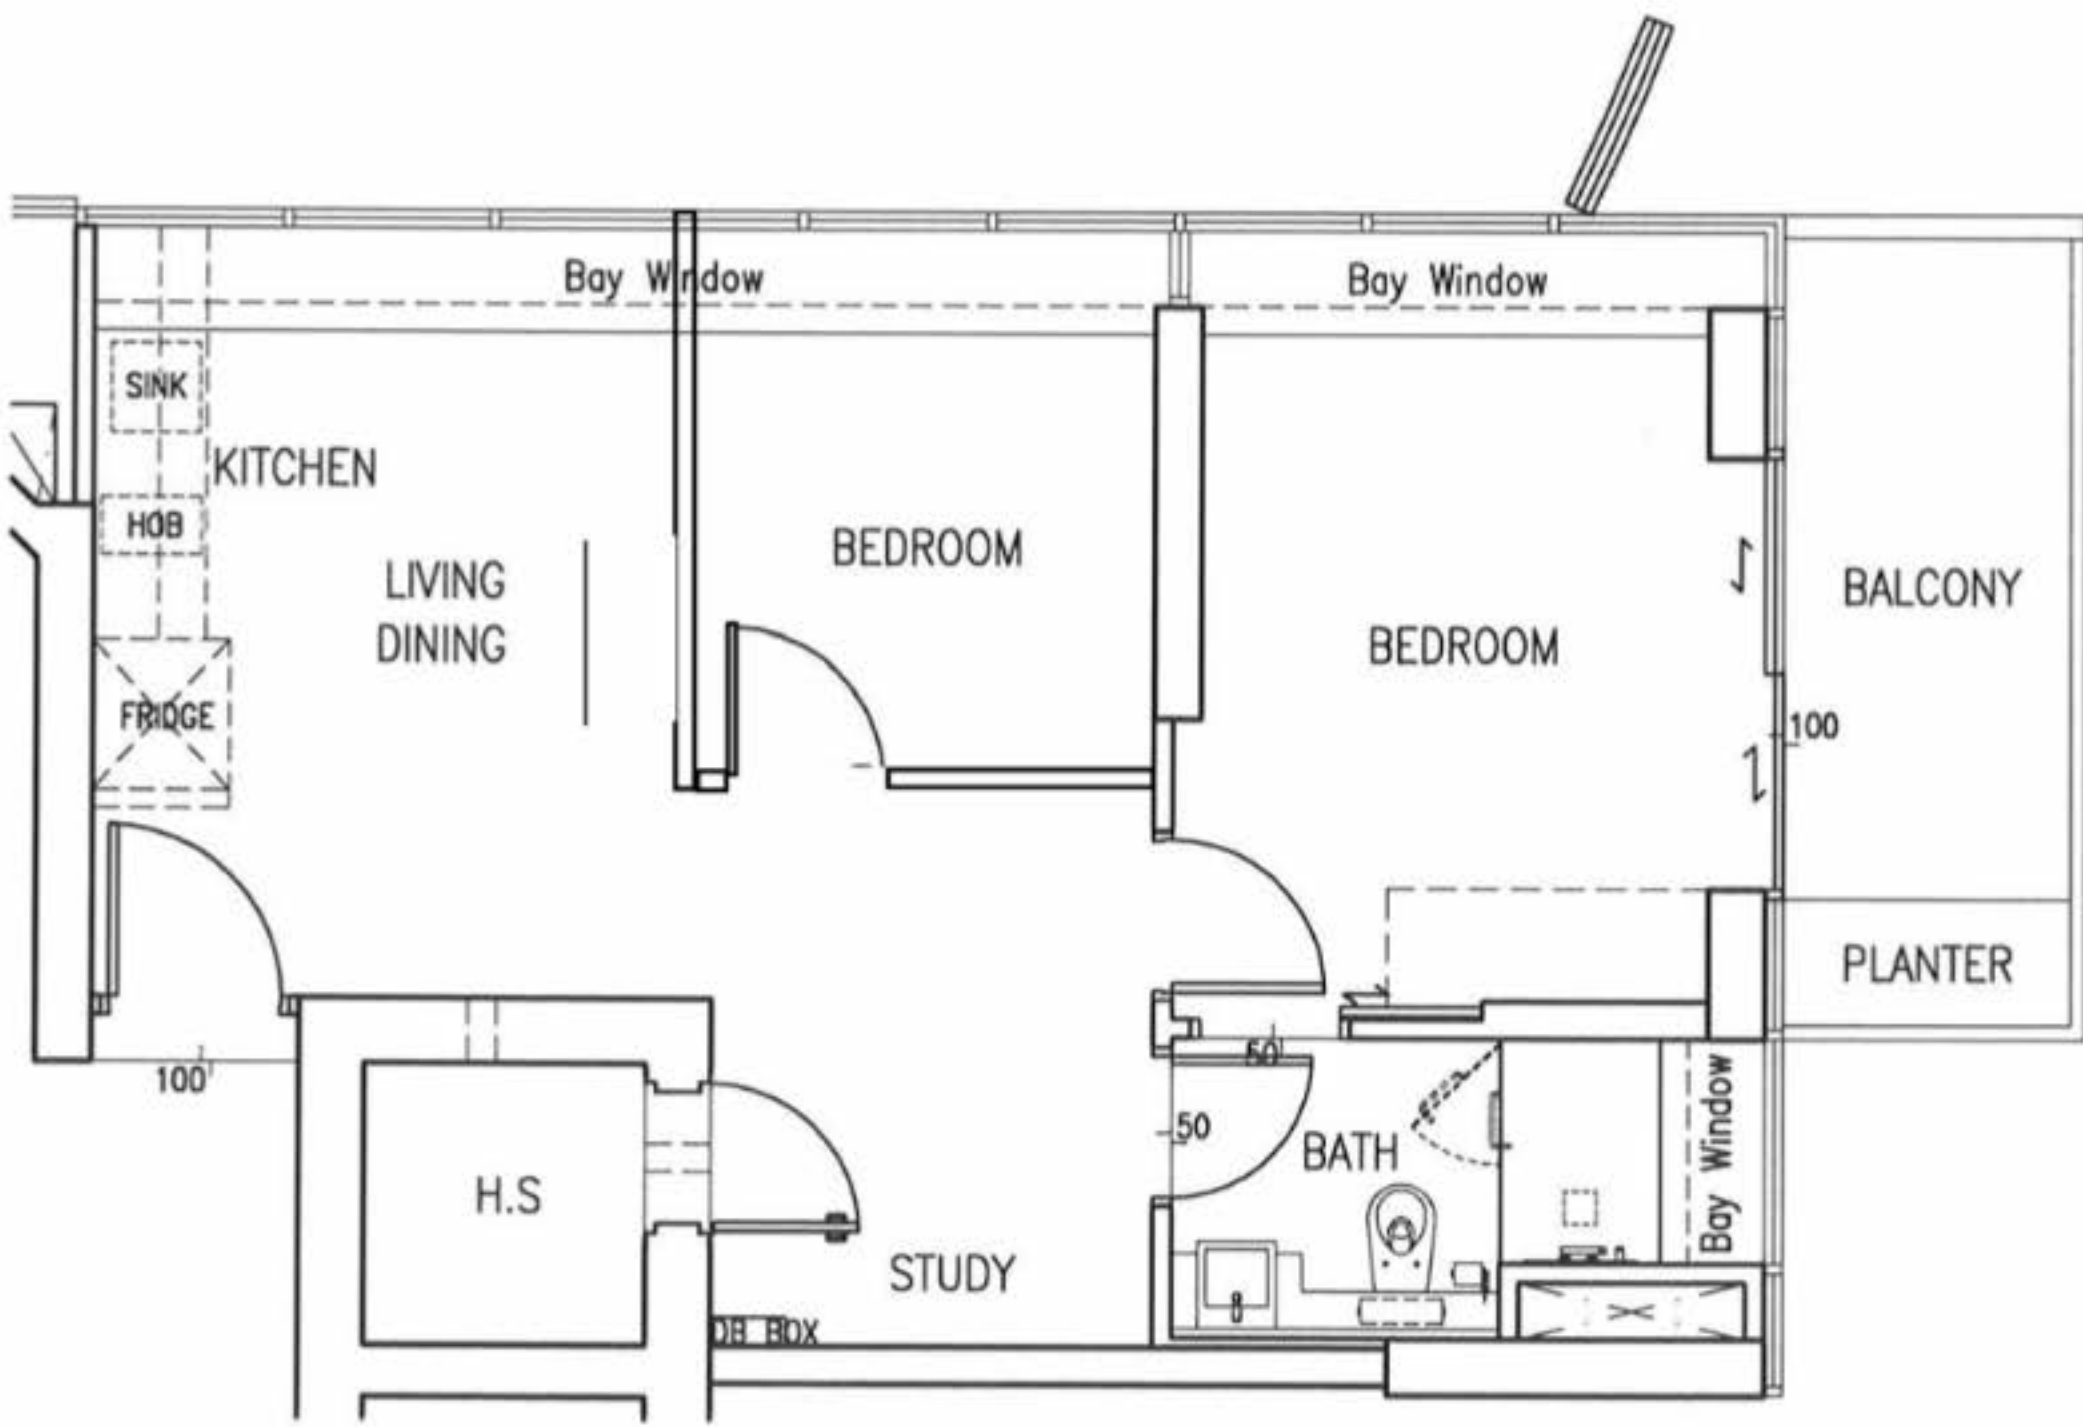

TYPE Aa
STUDIO
 SCALE 1:100

 BUYCONDO.sg

37TH, 39TH & 42ND, 44TH STOREYS

TYPE B1a-1 1 BEDROOM

SCALE 1:100

BUYCONDO.sg

37TH, 39TH & 42ND, 44TH STOREYS

TYPE B2a 1 BEDROOM

SCALE 1:100

39TH & 42ND, 44TH STOREYS

37TH TO 44TH STOREYS

TYPE B3a-1
 1+1 BEDROOM
 SCALE 1:100

TYPE Cb 2 BEDROOM

SCALE 1:100

BUY CONDO.sg

37, 39, 41, 43 STOREYS

TYPE Cb-1 2 BEDROOM

SCALE 1:100

BUY CONDO.sg

38, 40, 42, 44 STOREYS

TYPE D1 3 BEDROOM

SCALE 1:100

#36-01 (237 sm / 2,551 sf)
Duplex

#45-01 (473 sm / 5,091 sf)
Penthouse

Stack 03 (63 sm / 678 sf)

1 Bedroom

Stack 04 (47 sm / 506 sf) Studio