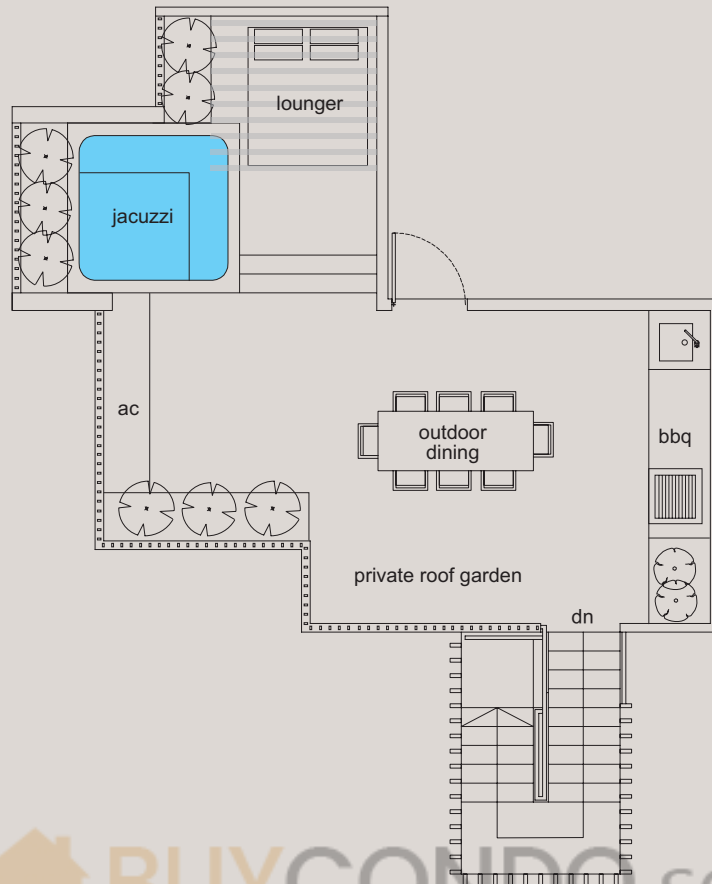

TYPE E

409 sq ft

1 bdrm

#03-05 to #14-05

TYPE F

506 sq ft

2 bdrm

#03-06 to #14-06

BUY CONDO.sg

P E N T H O U S E

PH A

1195 sq ft

2 bdrm

#15-01

upper storey

lower storey

PH B

1184 sq ft

2 bdrm

#15-02

 upper storey

lower storey

P E N T H O U S E

PH C

872 sq ft

2 bdrm

#15-03

upper storey

lower storey

PH D

872 sq ft

2 bdrm