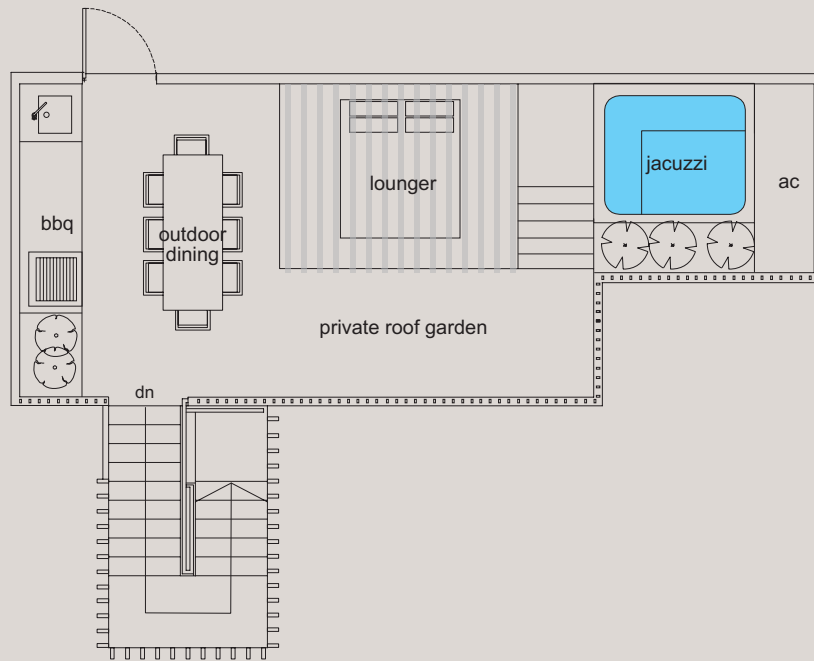

TYPE E

409 sq ft

1 bdrm

#03-05 to #14-05

TYPE F

506 sq ft

2 bdrm

#03-06 to #14-06

BUY CONDO.sg

P E N T H O U S E

PH A

1195 sq ft

2 bdrm

#15-01

upper storey

lower storey

PH B

1184 sq ft

2 bdrm

#15-02

 upper storey

lower storey

P E N T H O U S E

PH C