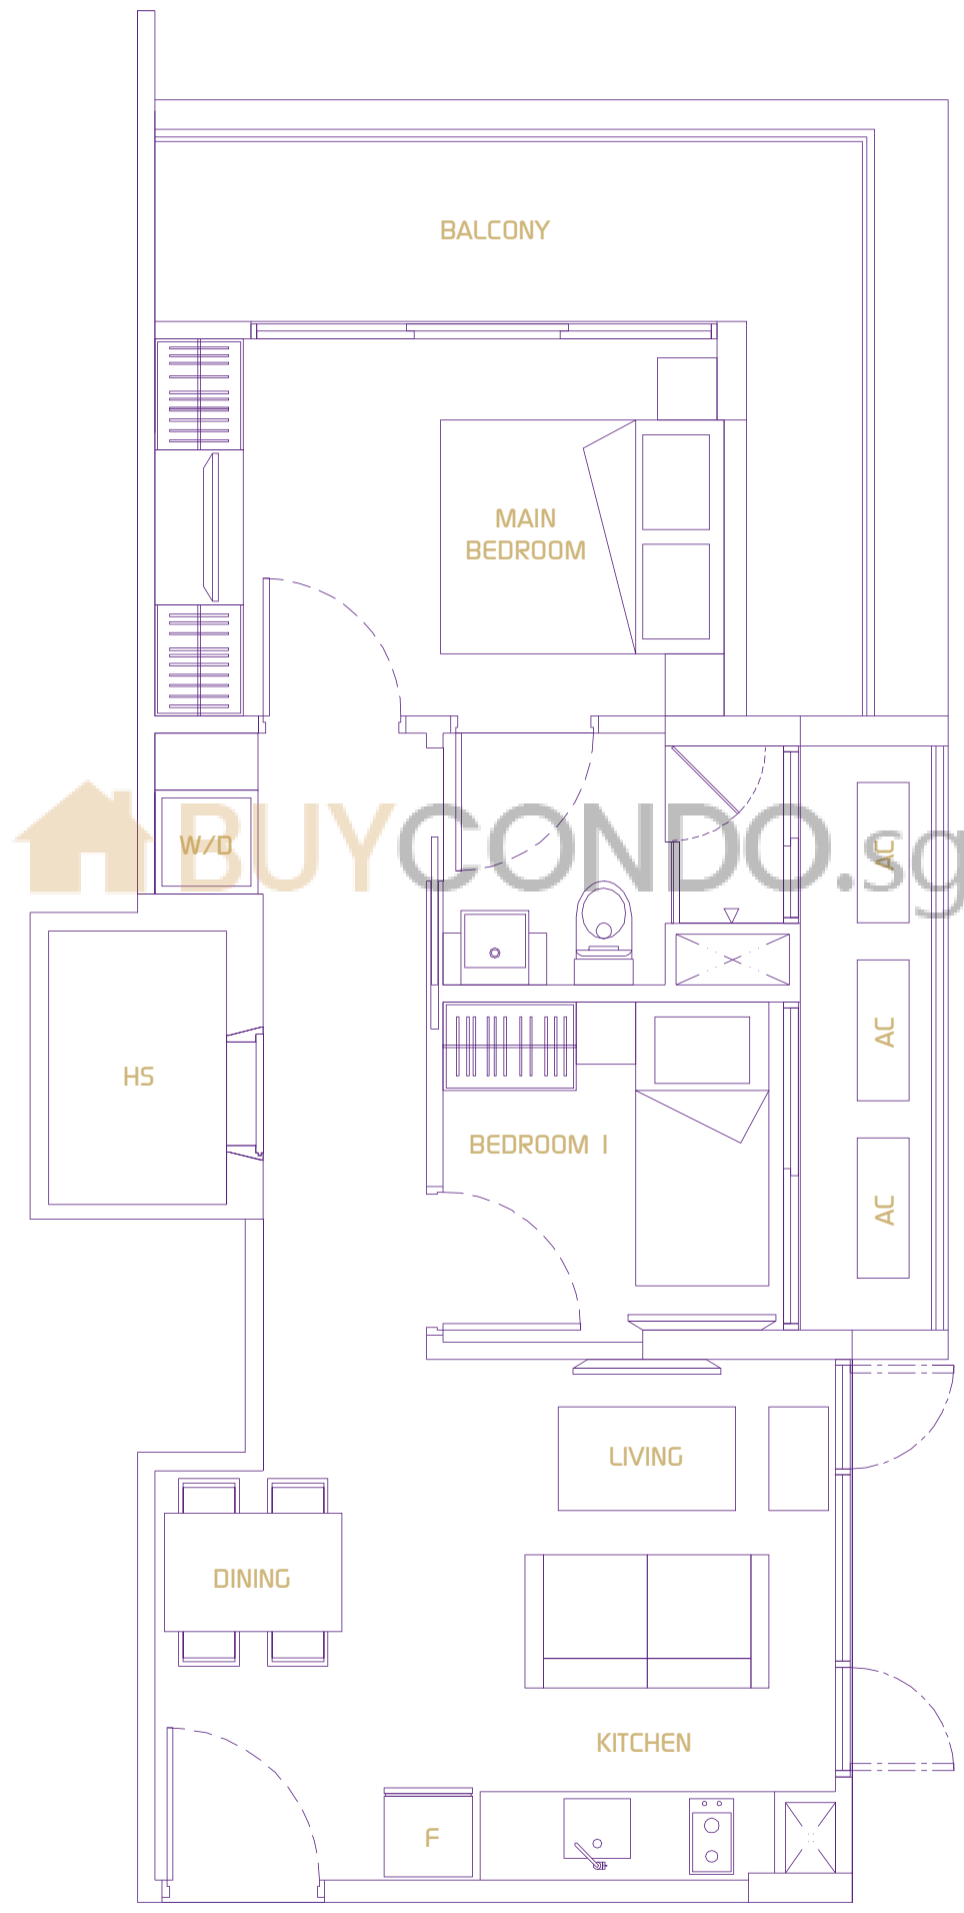

# Type A

1 + 1 Bedroom

47 sq m / 506 sq ft (Inclusive of Balcony and AC Ledge)

#03 - 01

# Type B

2 Bedroom

(Inclusive of Balcony and AC Ledge) 60 sq m / 646 sq ft

#03 - 02

# Type C

2 Bedroom

60 sq m / 646 sq ft (Inclusive of Balcony and AC Ledge)

#03 - 03

# Type D

1 + 1 Bedroom

(Inclusive of Balcony and AC Ledge) 48 sq m / 517 sq ft

#03 - 04