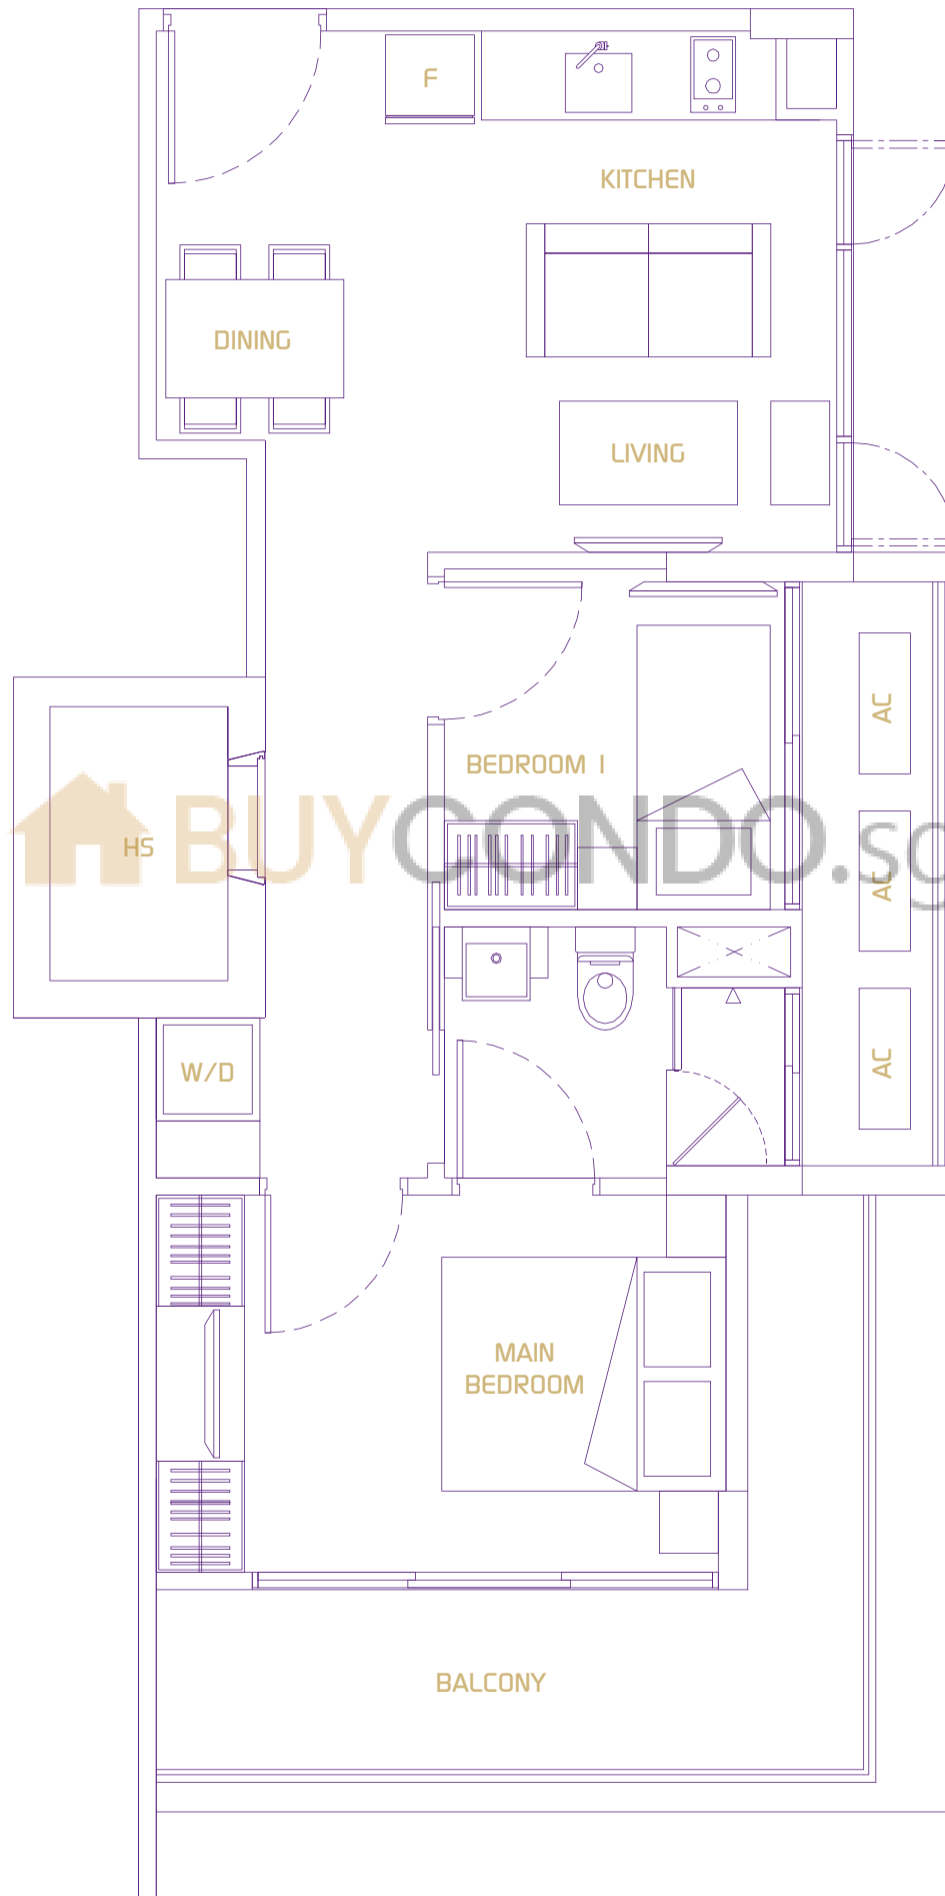

# Type A

1 + 1 Bedroom

47 sq m / 506 sq ft (Inclusive of Balcony and AC Ledge)

#03 - 01

# Type B

2 Bedroom

(Inclusive of Balcony and AC Ledge) 60 sq m / 646 sq ft

#03 - 02

# Type C

2 Bedroom

60 sq m / 646 sq ft (Inclusive of Balcony and AC Ledge)

#03 - 03

# Type D

1 + 1 Bedroom

(Inclusive of Balcony and AC Ledge) 48 sq m / 517 sq ft

#03 - 04