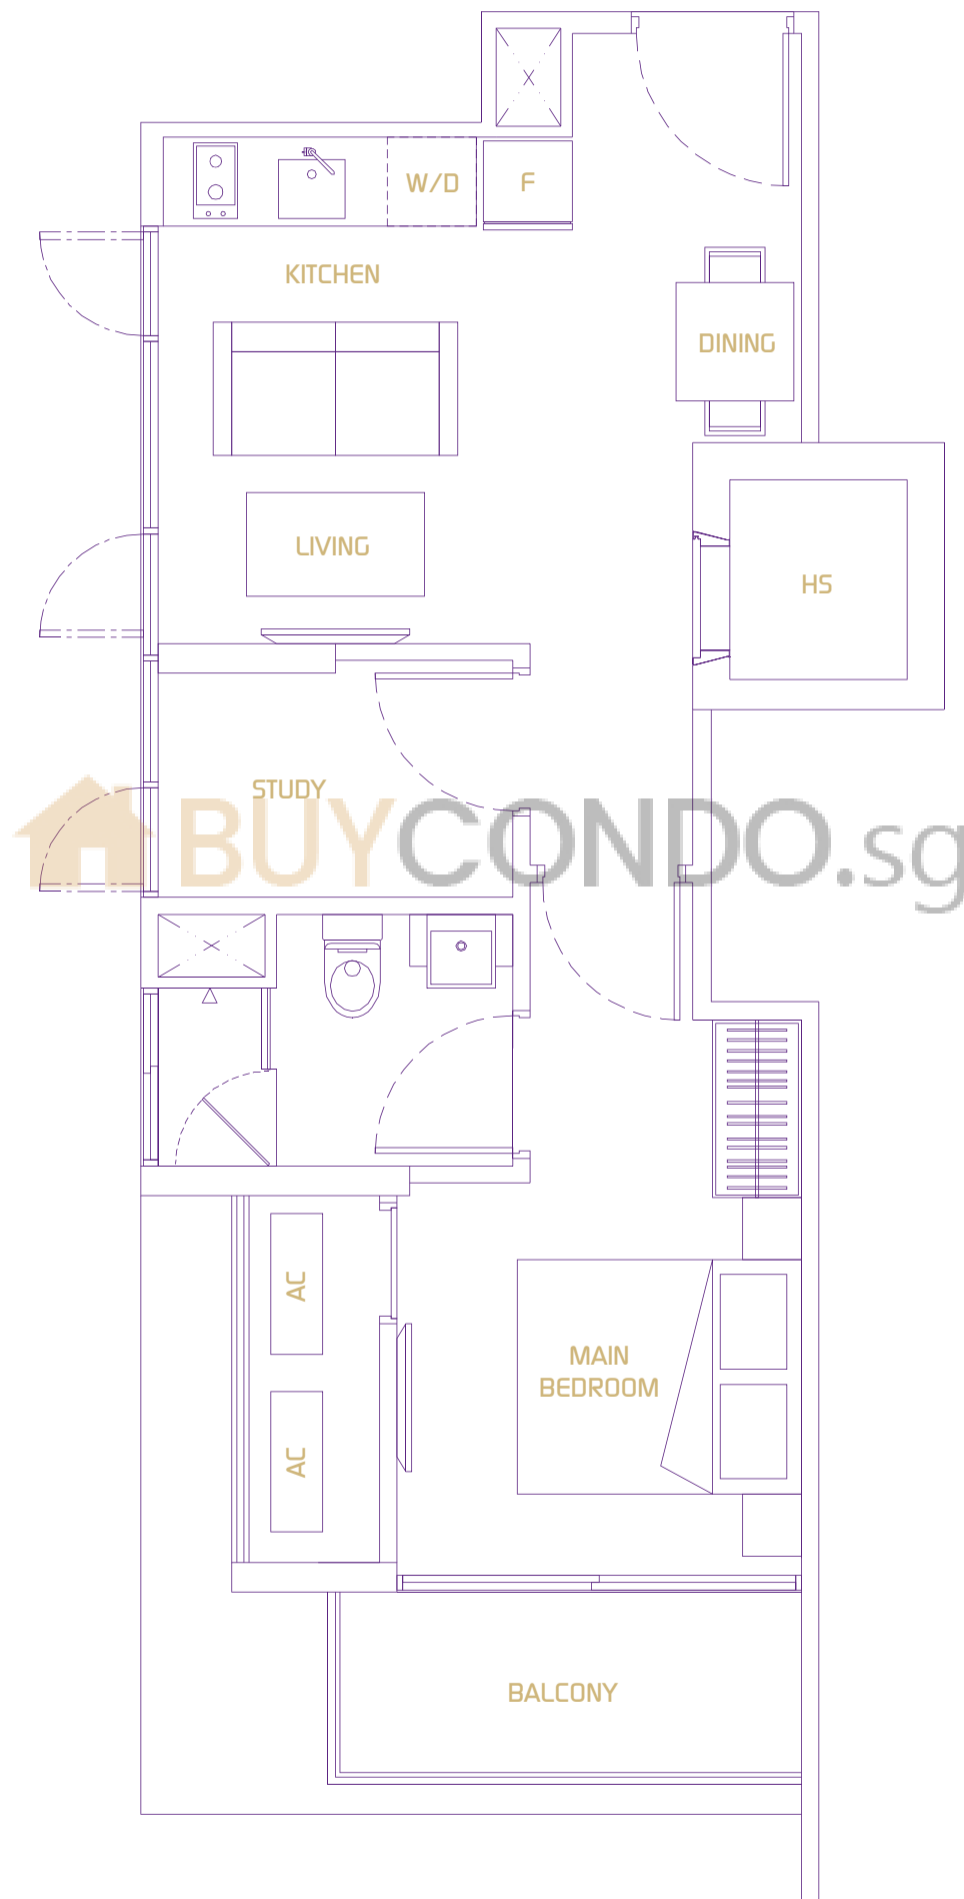

# Type A

1 + 1 Bedroom

47 sq m / 506 sq ft (Inclusive of Balcony and AC Ledge)

#03 - 01

# Type B

2 Bedroom

(Inclusive of Balcony and AC Ledge) 60 sq m / 646 sq ft

#03 - 02

# Type C

2 Bedroom

60 sq m / 646 sq ft (Inclusive of Balcony and AC Ledge)

#03 - 03

# Type D

1 + 1 Bedroom

(Inclusive of Balcony and AC Ledge) 48 sq m / 517 sq ft

#03 - 04