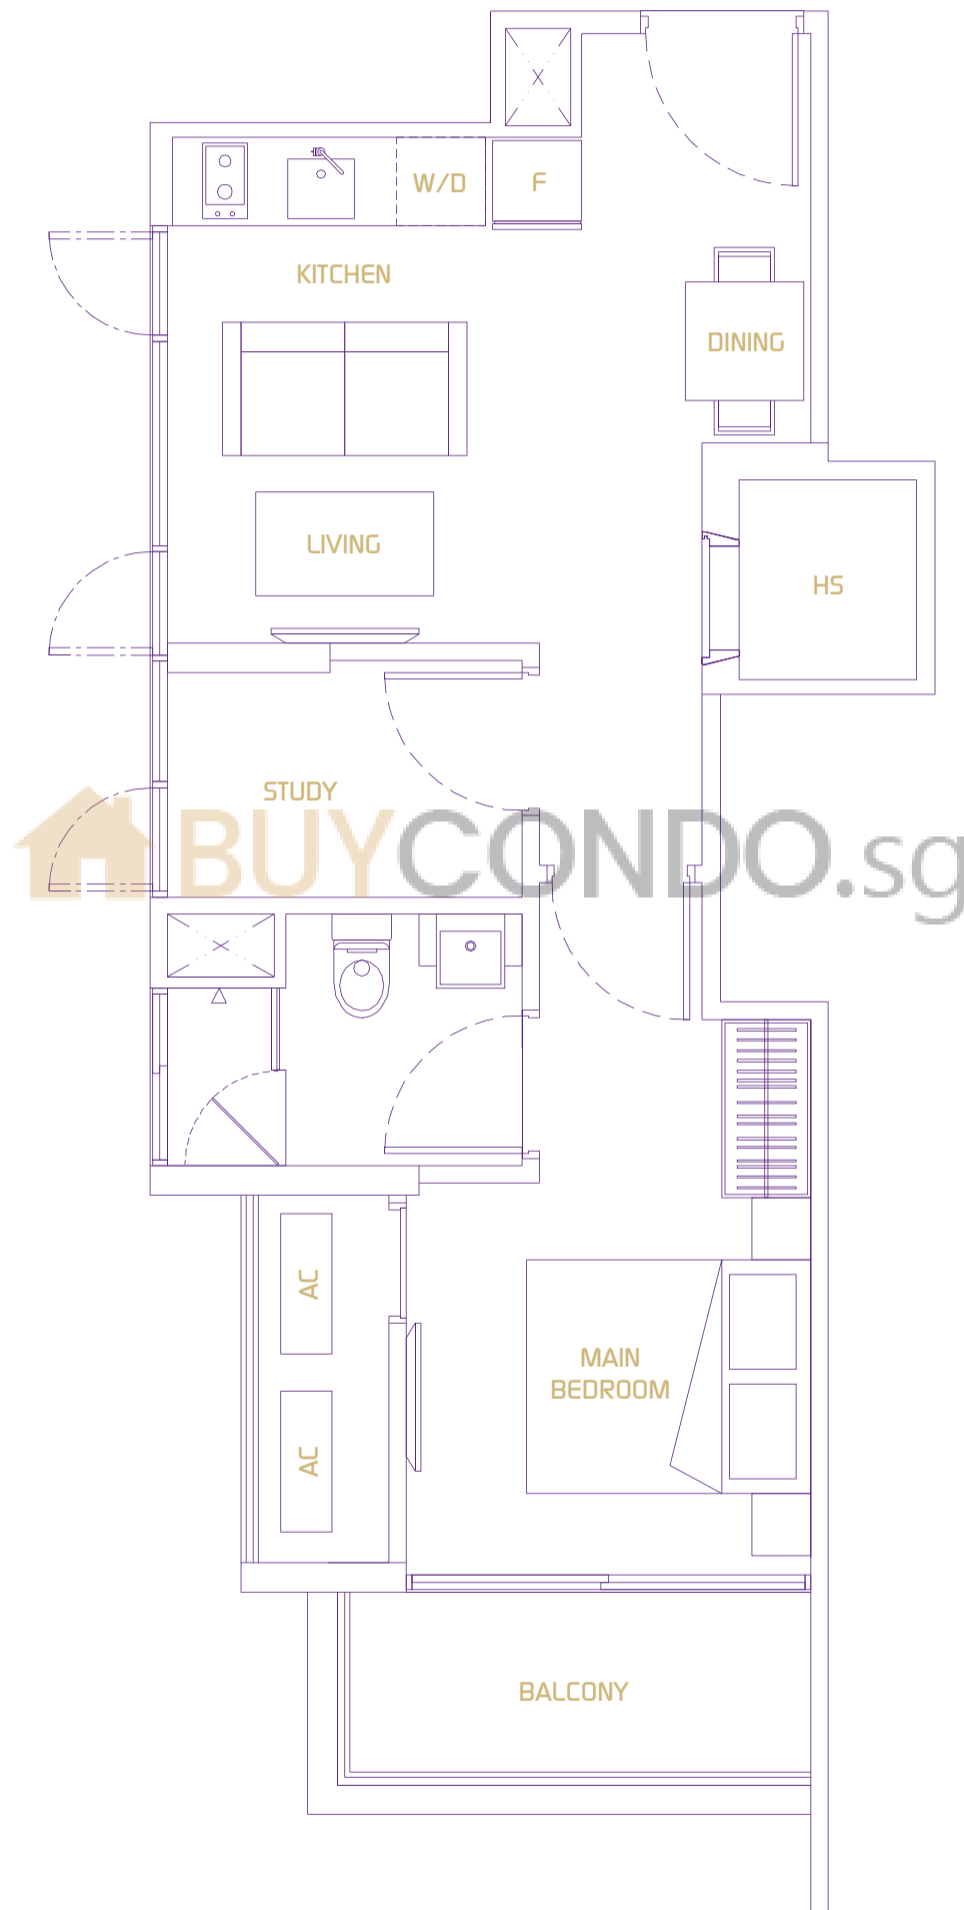

# Type C1

2 Bedroom

58 sq m / 624 sq ft (Inclusive of Balcony and AC Ledge)

#04 - 03

#05 - 03

#06 - 03

#07 - 03

#08 - 03

#09 - 03

#10 - 03

#11 - 03

#12 - 03

#13 - 03

#14 - 03

# Type D I

1 + 1 Bedroom

(Inclusive of Balcony and AC Ledge) 48 sq m / 517 sq ft

- #04 - 04
- #05 - 04
- #06 - 04
- #07 - 04
- #08 - 04
- #09 - 04
- #10 - 04
- #11 - 04
- #12 - 04
- #13 - 04
- #14 - 04
- #15 - 04

# PHB

2 Bedroom

157 sq m | 1690 sq ft (Inclusive of Balcony, Roof Terrace and AC Ledge)

#15 - 02

LOWER FLOOR

UPPER FLOOR