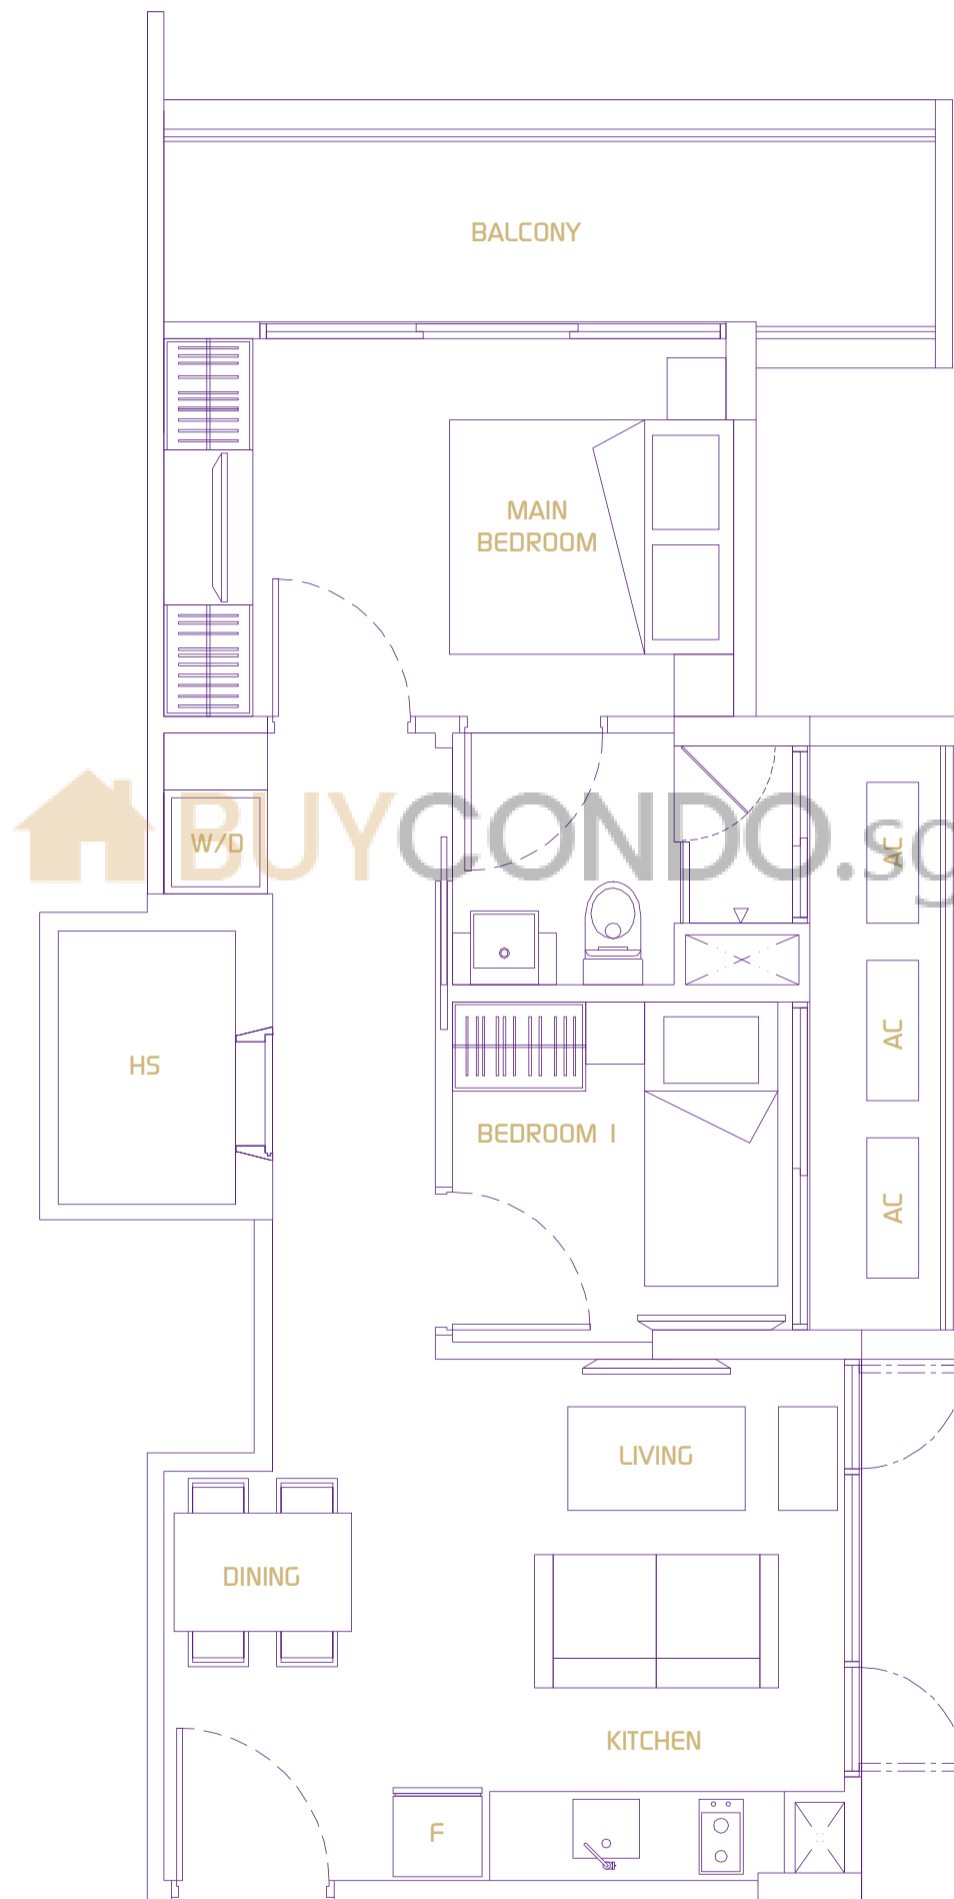

Type B I

2 Bedroom

(Inclusive of Balcony and AC Ledge) 58 sq m / 624 sq ft

- #04 - 02
- #05 - 02
- #06 - 02
- #07 - 02
- #08 - 02
- #09 - 02
- #10 - 02
- #11 - 02
- #12 - 02
- #13 - 02
- #14 - 02