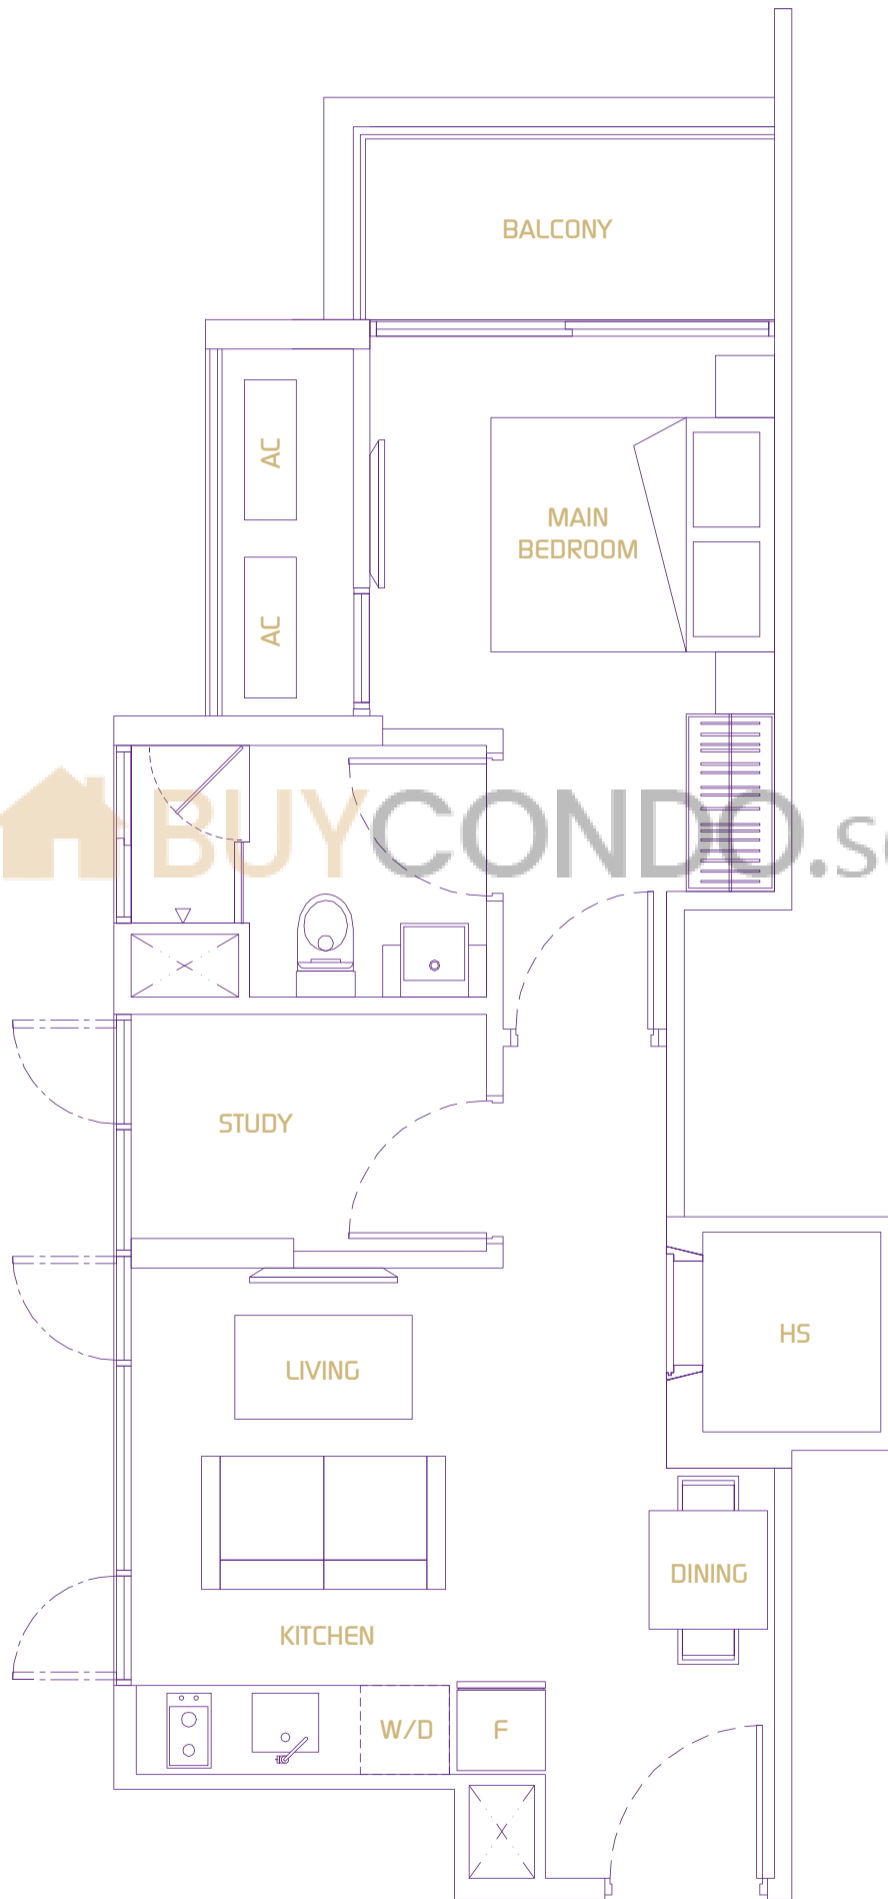

# Type B

2 Bedroom

(Inclusive of Balcony and AC Ledge) 60 sq m / 646 sq ft

#03 - 02

# Type C

2 Bedroom

60 sq m / 646 sq ft (Inclusive of Balcony and AC Ledge)

#03 - 03

# Type D

1 + 1 Bedroom

(Inclusive of Balcony and AC Ledge) 48 sq m / 517 sq ft

#03 - 04

# Type A1

1 + 1 Bedroom

47 sq m / 506 sq ft (Inclusive of Balcony and AC Ledge)

- #04 - 01
- #05 - 01
- #06 - 01
- #07 - 01
- #08 - 01
- #09 - 01
- #10 - 01
- #11 - 01
- #12 - 01
- #13 - 01
- #14 - 01
- #15 - 01