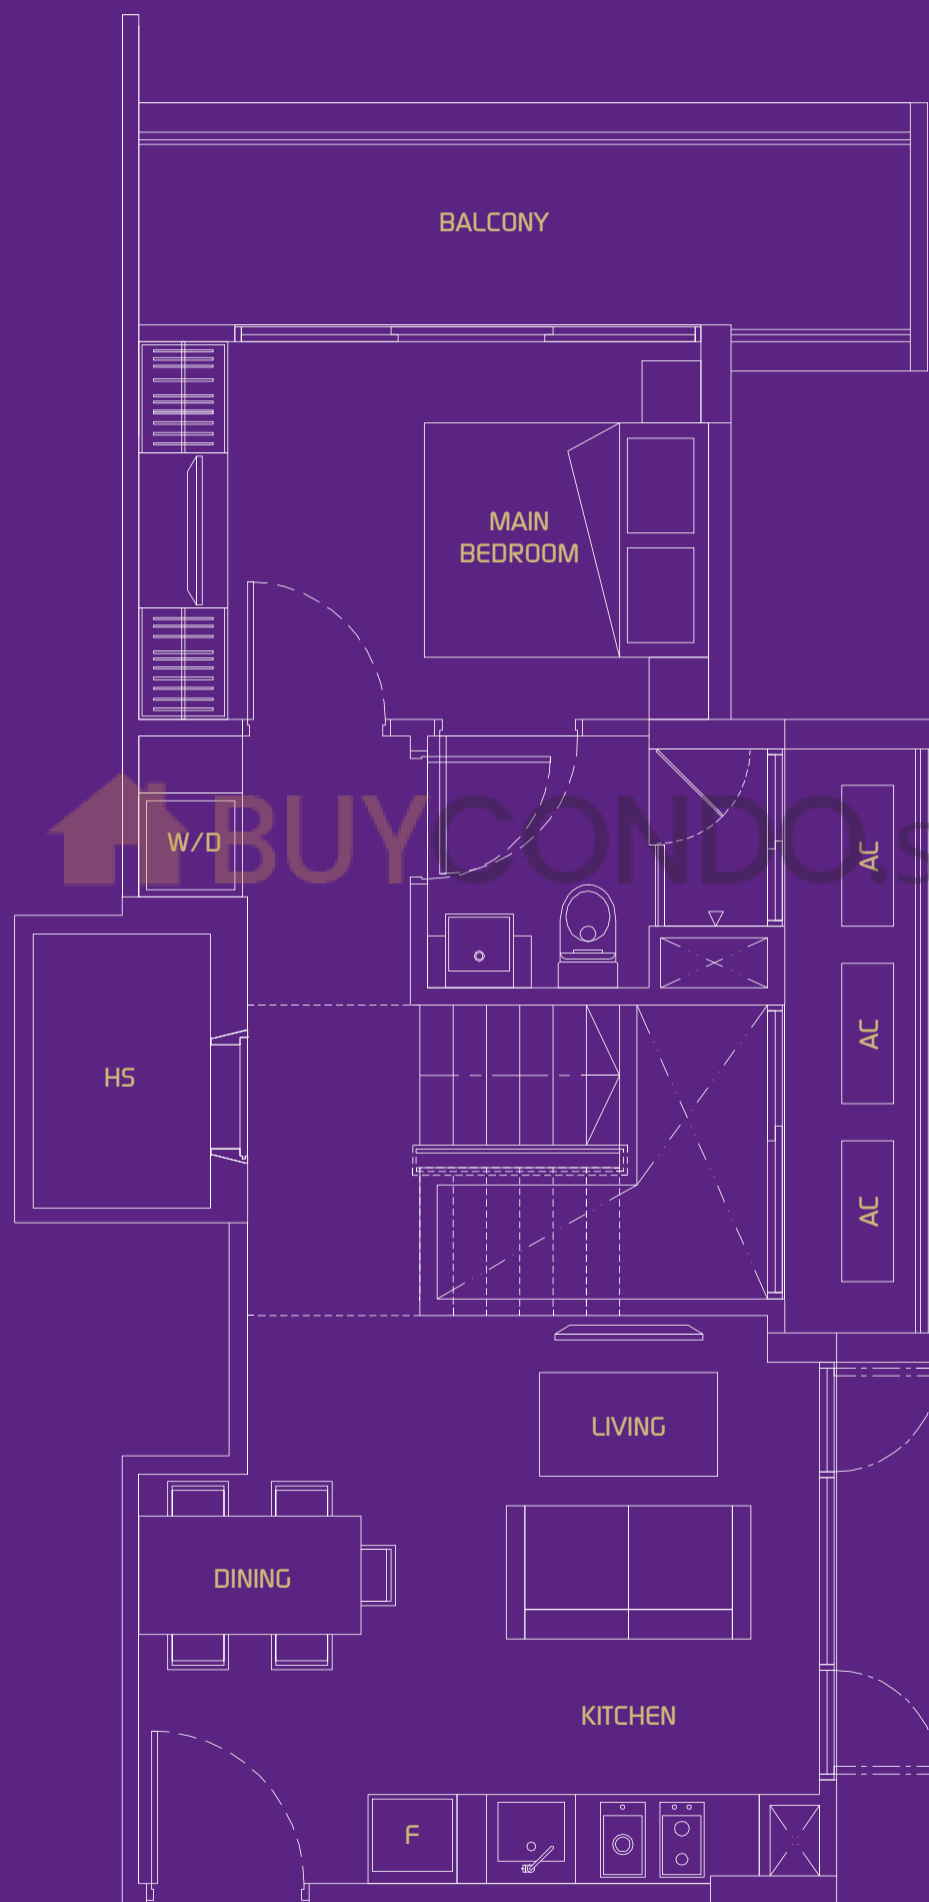

PHB

2 Bedroom

157 sq m | 1690 sq ft (Inclusive of Balcony, Roof Terrace and AC Ledge)

#15 - 02

LOWER FLOOR