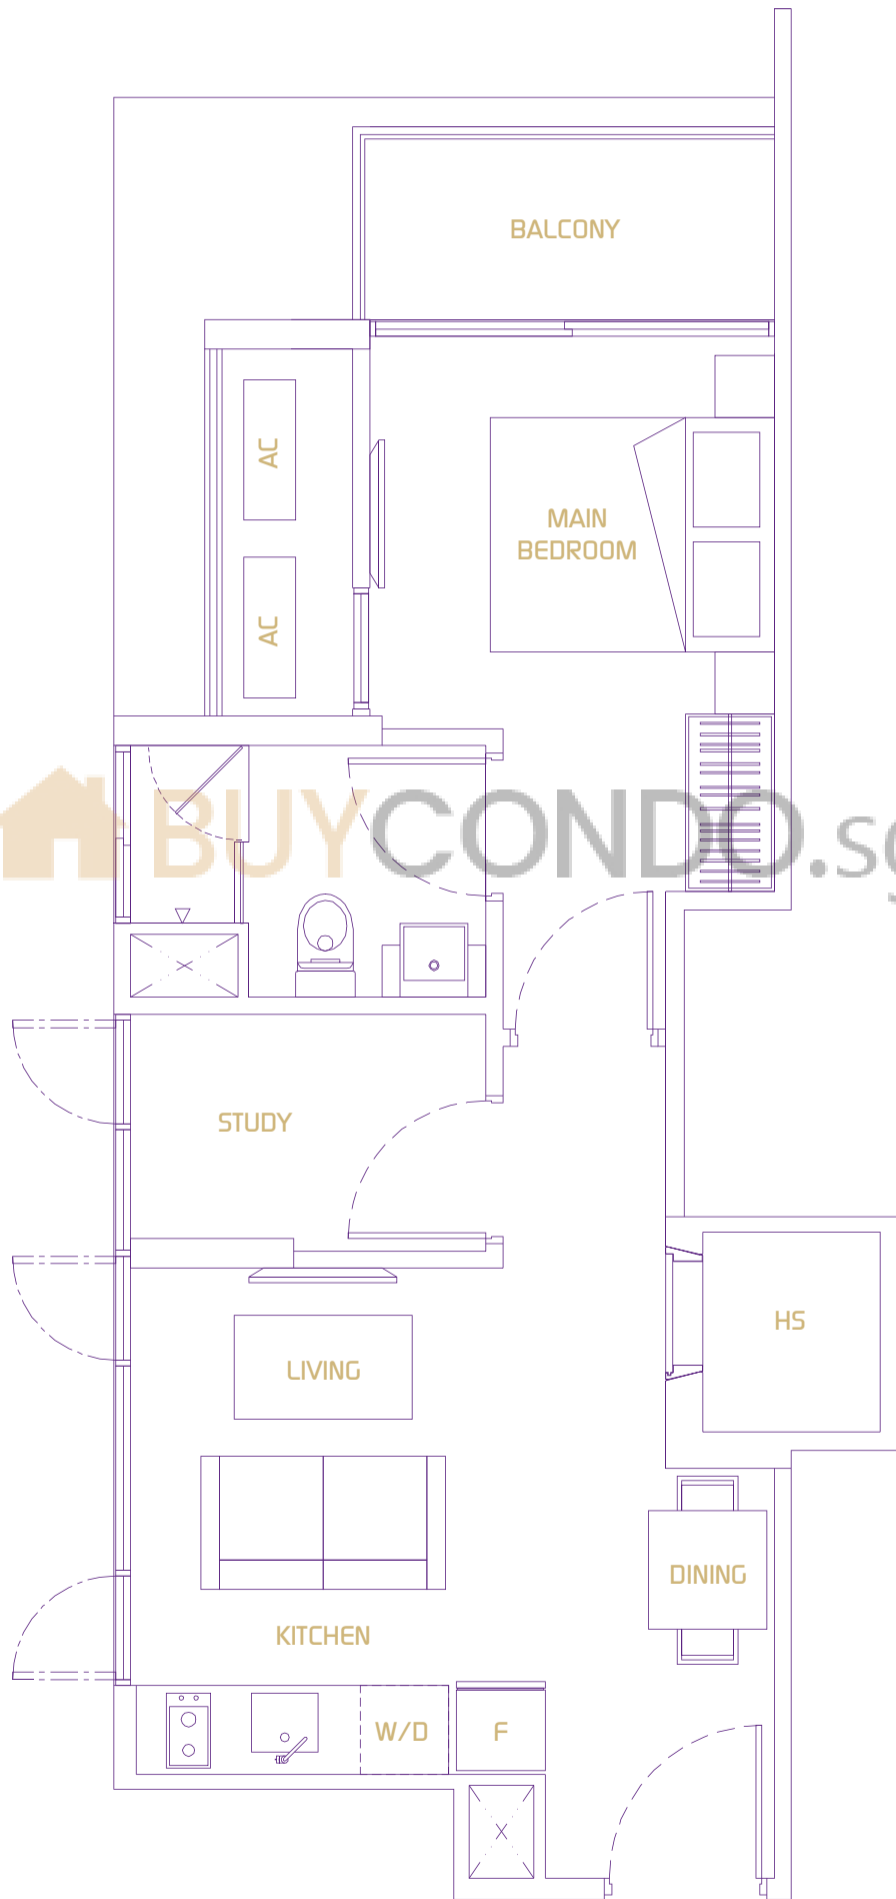

# Type A

1 + 1 Bedroom

47 sq m / 506 sq ft (Inclusive of Balcony and AC Ledge)

#03 - 01

# Type B

2 Bedroom

(Inclusive of Balcony and AC Ledge) 60 sq m / 646 sq ft

#03 - 02

# Type C

2 Bedroom

60 sq m / 646 sq ft (Inclusive of Balcony and AC Ledge)

#03 - 03

# Type D

1 + 1 Bedroom

(Inclusive of Balcony and AC Ledge) 48 sq m / 517 sq ft

#03 - 04