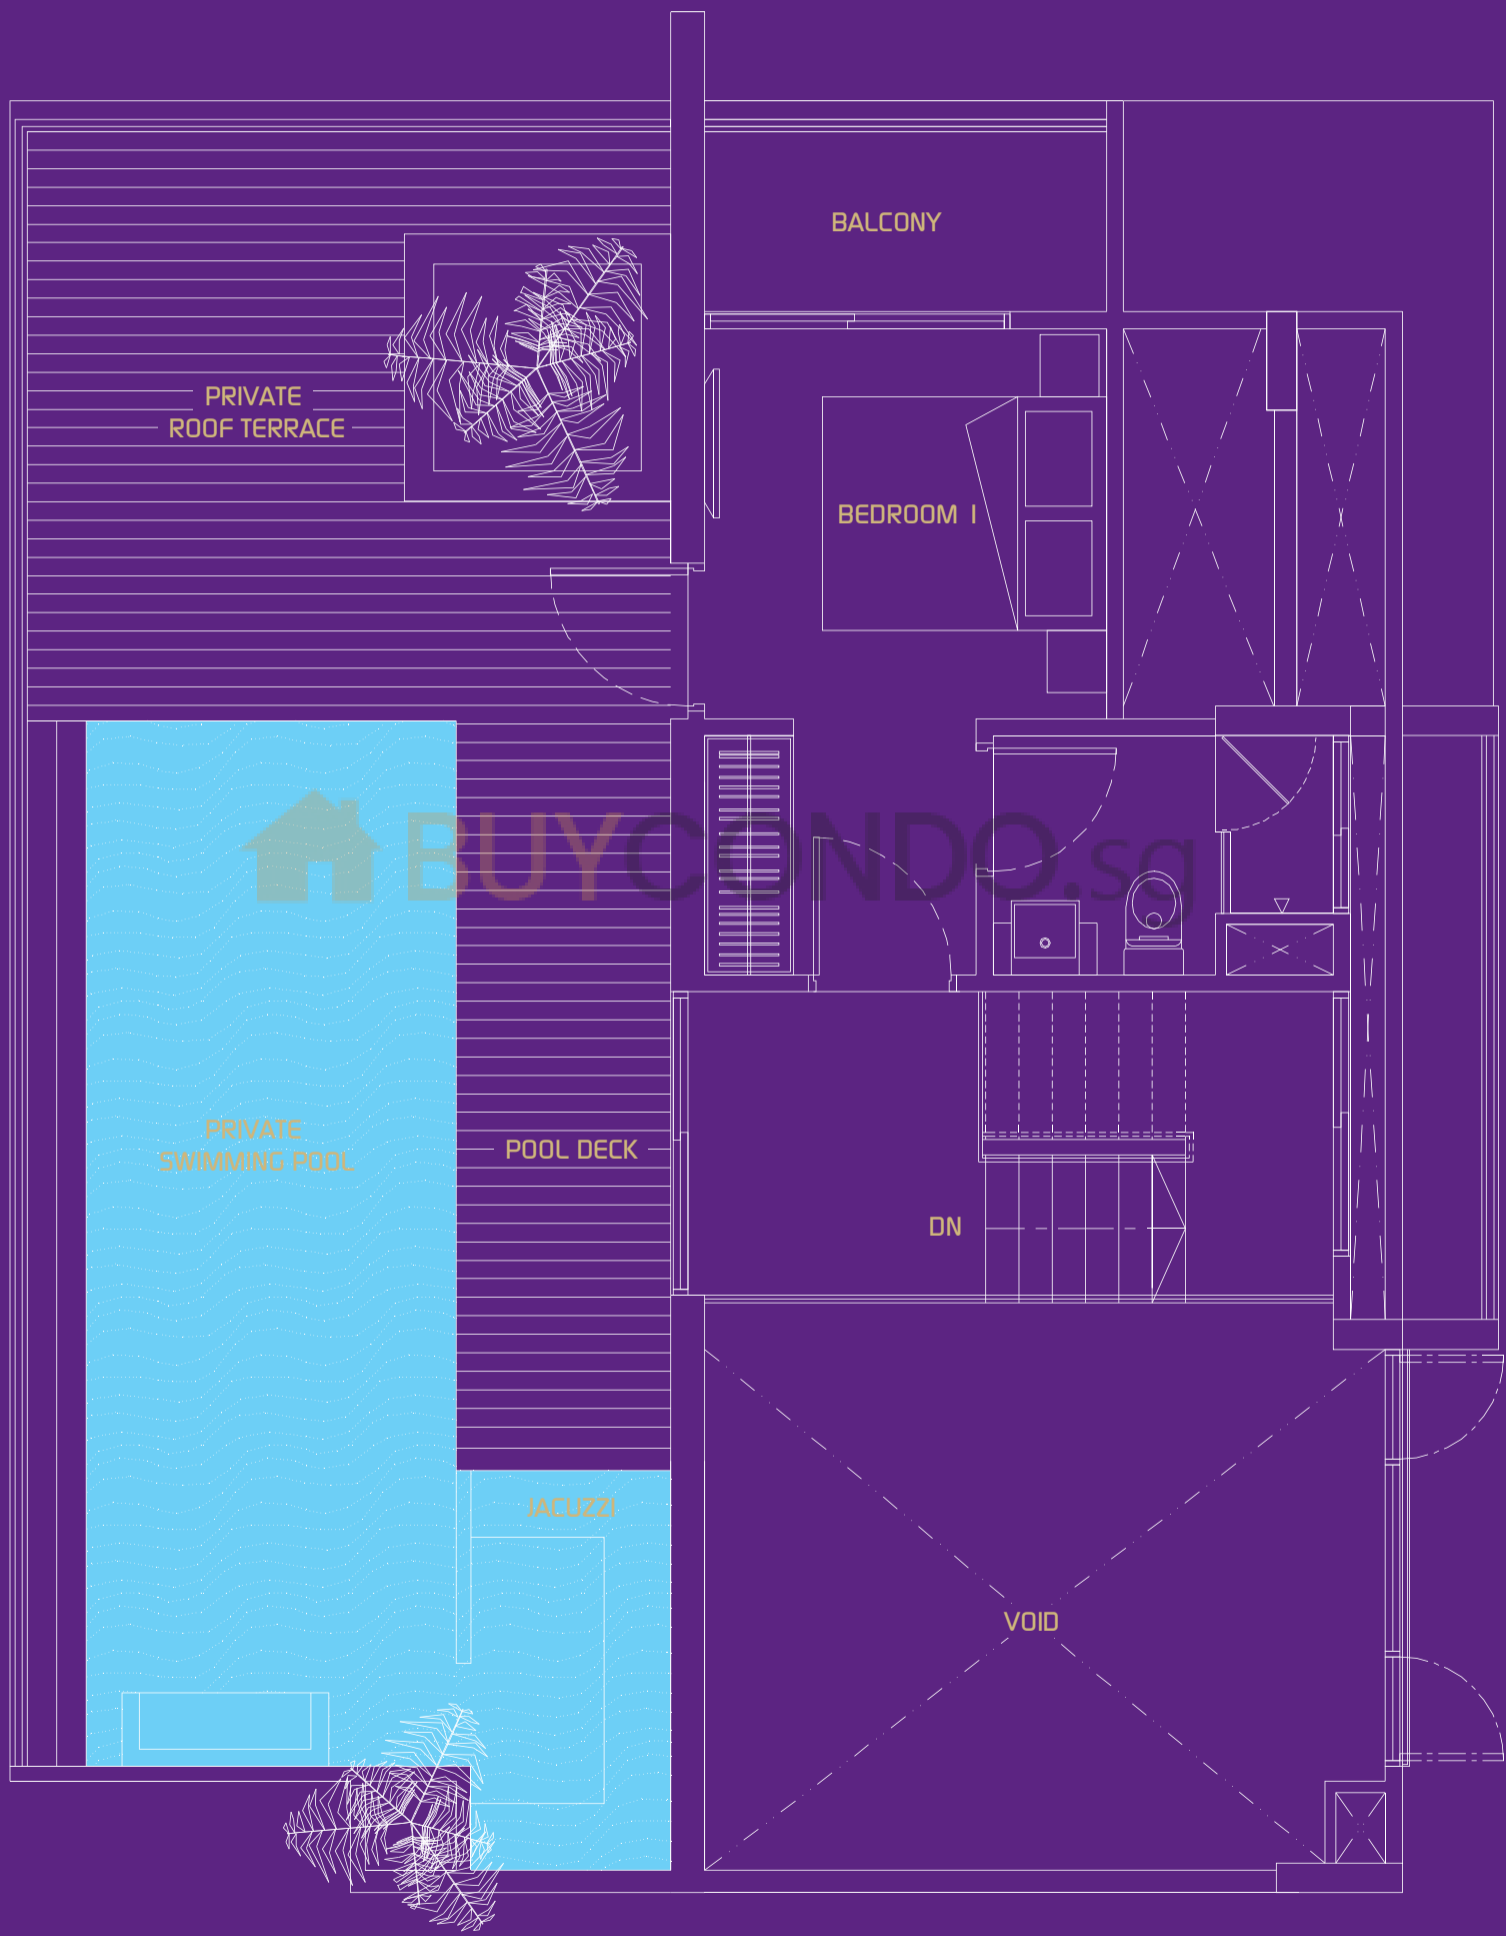

#09 - 03

#10 - 03

#11 - 03

#12 - 03

#13 - 03

#14 - 03

# PHB

2 Bedroom

157 sq m | 1690 sq ft (Inclusive of Balcony, Roof Terrace and AC Ledge)

#15 - 02

LOWER FLOOR

UPPER FLOOR