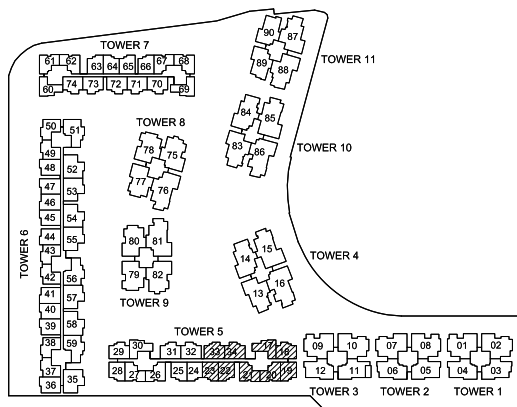

TYPE B2(b)
#03 to #12-06

KEY PLAN
THIS KEY PLAN IS NOT TO SCALE

TYPE Cc1(b)
#03 to #12-08

TYPE B1(b)
#03 to #12-05

TYPICAL 3RD, 4TH, 5TH, 6TH, 7TH, 8TH,
9TH, 10TH, 11TH & 12TH STOREY PLAN

TOWER 2

WATERTOWN

SOHO

1. SOHO Business Pod
2. SOHO Lap Pool
3. Lounge Cabana
4. Sun Lounge Deck
5. SOHO Dining Pod
6. Reflective Pool
7. Hammock Terrace
8. 50M Lap Pool
9. Tree Grove
10. Outdoor Fitness Zone

SUITE

11. SUITE Lap Pool
12. Sun Lounge Deck
13. Dining Villa
14. Outdoor Fitness Deck
15. Open Deck
16. Hot Spa Pool
17. Hydrotherapy Pool
18. Spa Retreat

CONDO

19. Reflective Pool
20. CONDO Lap Pool
21. Hydrotherapy Pool
22. Lounge Cabana
23. Open Deck
24. Lounge Pool
25. Water Dining Pavilion
26. Lily Pond
27. Outdoor Fitness Zone

SKY PATIO

28. Kids' Play Zone
29. Dining Villa
30. Reflective Pool
31. Kids' Creek Pool
32. Open Deck
33. Waterway Lap Pool
34. BBQ Cabana
35. Tree Grove
36. Landscape Garden
37. Hot Spa Pool
38. Islet Hydrotherapy Pool
39. Isle Deck Terrace
40. Gym
41. The Watertown Villa
42. Spa Steam Room
43. Tennis Court (Roof Level of SUITE Tower 5)
44. Pedestrian Side Gate

 **KEY PLAN**
THIS KEY PLAN IS NOT TO SCALE

TYPE SBc1-c(p)
#02-33

TYPE SBc1-c(p)
#02-34

TYPE SBc2-c(p)
#02-17

TYPE SBc1-b(p)
#02-18

TYPE SA1-d(p)
#02-23

TYPE SA1-c(p)
#02-22

TYPE SBc3-c(p)
#02-21