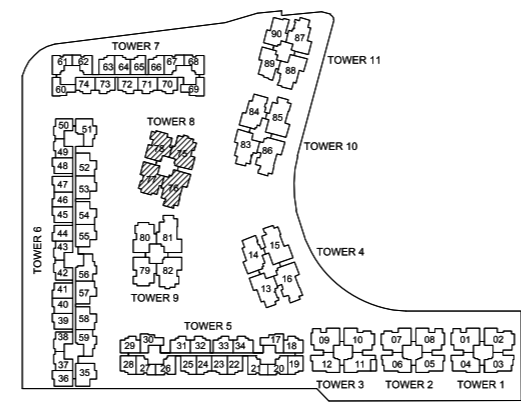

TYPE SA1(b)
#04 to #13-25

TYPE SA1-a(b)
#04 to #13-24

T
#

KEY PLAN
THIS KEY PLAN IS NOT TO SCALE

TYPE SBc1(b)
#04 to #13-33

TYPE SBc1(b)
#04 to #13-34

TYPE SBc2-b(b)
#04 to #13-17

TYPE SBc1-b(b)
#04 to #13-18

(b)
24

TYPE SA1-a(b)
#04 to #13-23

TYPE SA1 (b)
#04 to #13-22

TYPE SBc3(b)
#04 to #13-21

TYPE SBc3-a(b)
#04 to #13-20

TYPE SA1-b(b)
#04 to #13-19

TYPICAL 4TH,5TH,6TH,7TH,8TH,
9TH,10TH,11TH,12TH&13TH STOREY PLAN

TOWER 5

- SOHO**
- SOHO Business Pod
 - SOHO Lap Pool
 - Lounge Cabana
 - Sun Lounge Deck
 - SOHO Dining Pod
 - Reflective Pool
 - Hammock Terrace
 - 50M Lap Pool
 - Tree Grove
 - Outdoor Fitness Zone
- SUITE**
- SUITE Lap Pool
 - Sun Lounge Deck
 - Hydrotherapy Pool
 - Dining Villa
 - Outdoor Fitness Deck
 - Open Deck
 - Hot Spa Pool
 - Hydrotherapy Pool
 - Spa Retreat
- CONDO**
- Reflective Pool
 - CONDO Lap Pool
 - Hydrotherapy Pool
 - Lounge Cabana
 - Open Deck
 - Lounge Pool
 - Water Dining Pavilion
 - Lily Pond
 - Outdoor Fitness Zone
- SKY PATIO**
- Kids' Play Zone
 - Dining Villa
 - Hydrotherapy Pool
 - Kids' Creek Pool
 - Open Deck
 - Waterway Lap Pool
 - BBQ Cabana
 - Tree Grove
 - Landscape Garden
 - Hot Spa Pool
 - Islet Hydrotherapy Pool
 - Isle Deck Terrace
 - Gym
 - The Watertown Villa
 - Spa Steam Room
 - Tennis Court (Roof Level of SUITE Tower 5)
 - Pedestrian Side Gate