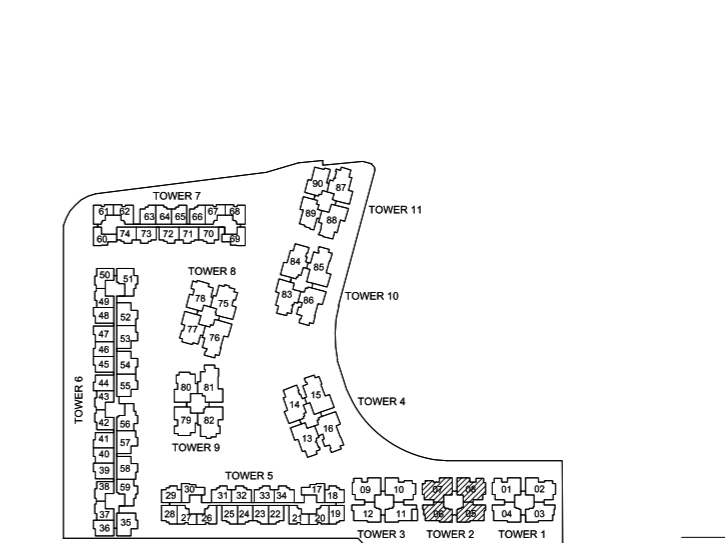

SKY PATIO

- 28. Kids' Play Zone
- 29. Dining Villa
- 30. Reflective Pool
- 31. Kids' Creek Pool
- 32. Open Deck
- 33. Waterway Lap Pool
- 34. BBQ Cabana
- 35. Tree Grove
- 36. Landscape Garden
- 37. Hot Spa Pool
- 38. Islet Hydrotherapy Pool
- 39. Isle Deck Terrace
- 40. Gym
- 41. The Watertown Villa
- 42. Spa Steam Room
- 43. Tennis Court (Roof Level of SUITE Tower 5)
- 44. Pedestrian Side Gate

TYPE Cc2(p)
#02-07

TYPE B2(p)
#02-06

KEY PLAN
THIS KEY PLAN IS NOT TO SCALE

TYPE Cc1(p)
#02-08

TYPE B1(p)
#02-05

PRIVATE ROOF TERRACE
2ND STOREY PLAN

TOWER 2

TYPE Cc2(b)
#03 to #12-07

TYPE B2(b)
#03 to #12-06

KEY PLAN
THIS KEY PLAN IS NOT TO SCALE

TYPE Cc1(b)
#03 to #12-08

TYPE B1(b)
#03 to #12-05

TYPICAL 3RD, 4TH, 5TH, 6TH, 7TH, 8TH,
9TH, 10TH, 11TH & 12TH STOREY PLAN

TOWER 2

WATERTOWN

SOHO

1. SOHO Business Pod
2. SOHO Lap Pool
3. Lounge Cabana
4. Sun Lounge Deck
5. SOHO Dining Pod
6. Reflective Pool
7. Hammock Terrace
8. 50M Lap Pool
9. Tree Grove
10. Outdoor Fitness Zone

SUITE

11. SUITE Lap Pool
12. Sun Lounge Deck
13. Dining Villa
14. Outdoor Fitness Deck
15. Open Deck
16. Hot Spa Pool
17. Hydrotherapy Pool
18. Spa Retreat