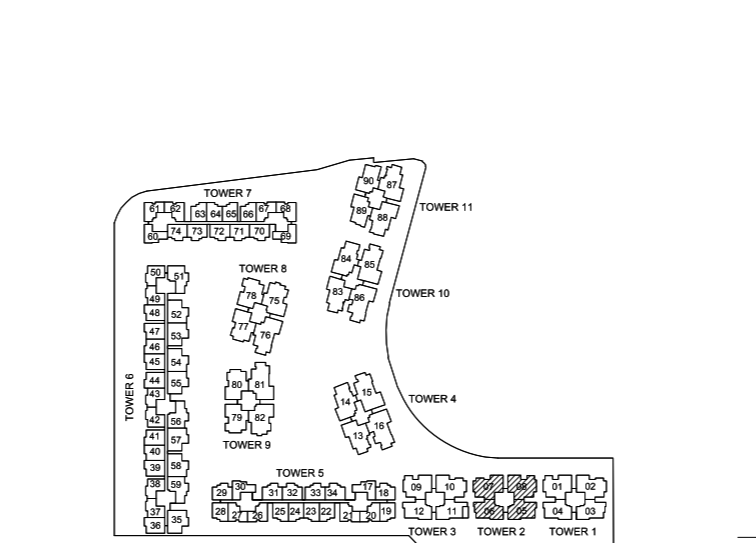

TYPE B2(p)
#02-06