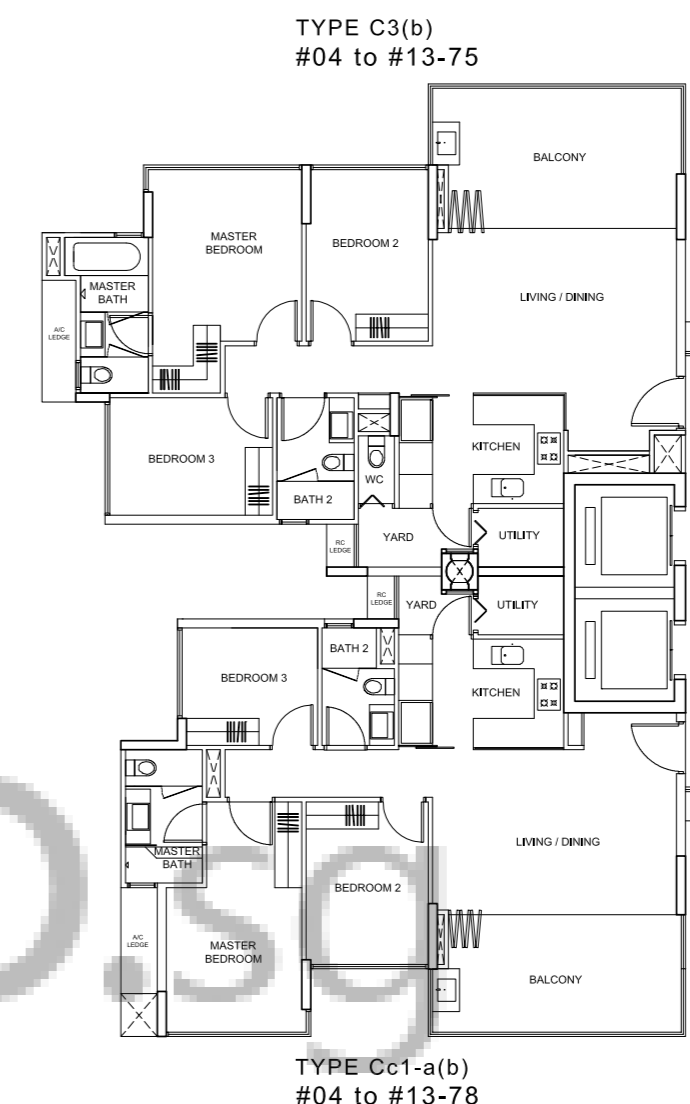

TYPE SA1(b)
#04 to #13-25

TYPE SA1-a(b)
#04 to #13-24

T
#

KEY PLAN
THIS KEY PLAN IS NOT TO SCALE

TYPE SBc1(b)
#04 to #13-33

TYPE SBc1(b)
#04 to #13-34

TYPE SBc2-b(b)
#04 to #13-17

TYPE SBc1-b(b)
#04 to #13-18

(b)
24

TYPE SA1-a(b)
#04 to #13-23

TYPE SA1 (b)
#04 to #13-22

TYPE SBc3(b)
#04 to #13-21

TYPE SBc3-a(b)
#04 to #13-20

TYPE SA1-b(b)
#04 to #13-19

TYPICAL 4TH,5TH,6TH,7TH,8TH,
9TH,10TH,11TH,12TH&13TH STOREY PLAN

TOWER 5

- SOHO**
- SOHO Business Pod
 - SOHO Lap Pool
 - Lounge Cabana
 - Sun Lounge Deck
 - SOHO Dining Pod
 - Reflective Pool
 - Hammock Terrace
 - 50M Lap Pool
 - Tree Grove
 - Outdoor Fitness Zone
- SUITE**
- SUITE Lap Pool
 - Sun Lounge Deck
 - Hydrotherapy Pool
 - Dining Villa
 - Outdoor Fitness Deck
 - Open Deck
 - Hot Spa Pool
 - Hydrotherapy Pool
 - Spa Retreat
- CONDO**
- Reflective Pool
 - CONDO Lap Pool
 - Hydrotherapy Pool
 - Lounge Cabana
 - Open Deck
 - Lounge Pool
 - Water Dining Pavilion
 - Lily Pond
 - Outdoor Fitness Zone
- SKY PATIO**
- Kids' Play Zone
 - Dining Villa
 - Hydrotherapy Pool
 - Kids' Creek Pool
 - Open Deck
 - Waterway Lap Pool
 - BBQ Cabana
 - Tree Grove
 - Landscape Garden
 - Hot Spa Pool
 - Islet Hydrotherapy Pool
 - Isle Deck Terrace
 - Gym
 - The Watertown Villa
 - Spa Steam Room
 - Tennis Court (Roof Level of SUITE Tower 5)
 - Pedestrian Side Gate