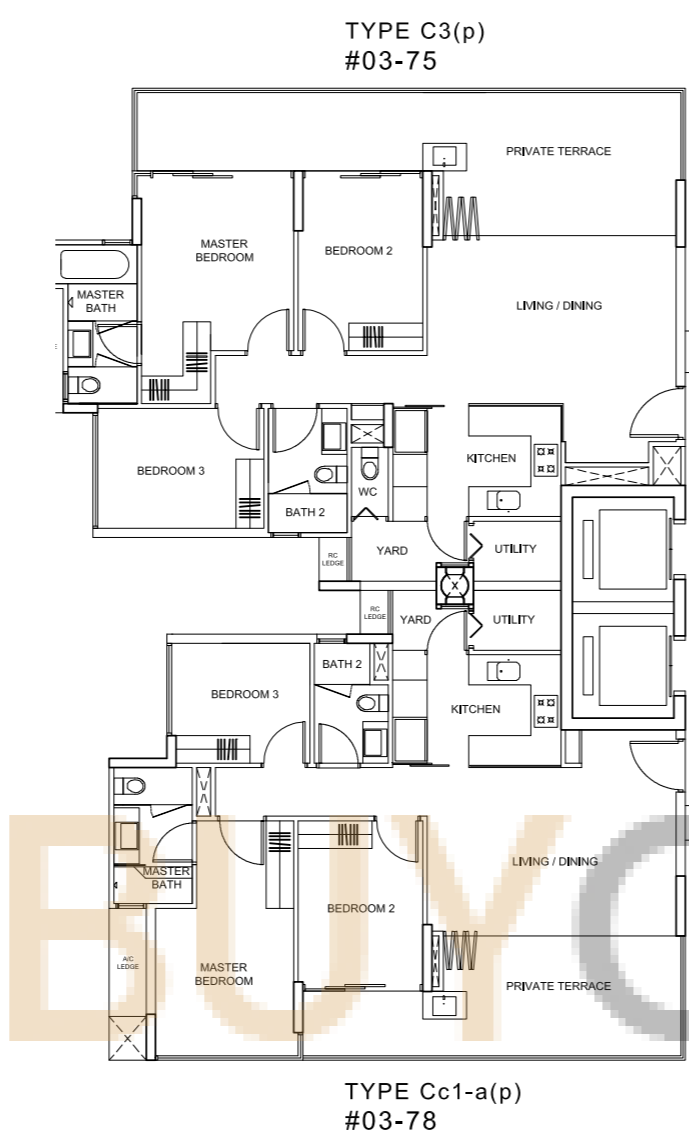

TYPE SA1(b)
#04 to #13-25

TYPE SA1-a(b)
#04 to #13-24

T
#

KEY PLAN
THIS KEY PLAN IS NOT TO SCALE

TYPE SBc1(b)
#04 to #13-33

TYPE SBc1(b)
#04 to #13-34

TYPE SBc2-b(b)
#04 to #13-17

TYPE SBc1-b(b)
#04 to #13-18

(b)
24

TYPE SA1-a(b)
#04 to #13-23

TYPE SA1 (b)
#04 to #13-22

TYPE SBc3(b)
#04 to #13-21

TYPE SBc3-a(b)
#04 to #13-20

TYPE SA1-b(b)
#04 to #13-19

TYPICAL 4TH,5TH,6TH,7TH,8TH,
9TH,10TH,11TH,12TH&13TH STOREY PLAN

TOWER 5

- SOHO**
- SOHO Business Pod
 - SOHO Lap Pool
 - Lounge Cabana
 - Sun Lounge Deck
 - SOHO Dining Pod
 - Reflective Pool
 - Hammock Terrace
 - 50M Lap Pool
 - Tree Grove
 - Outdoor Fitness Zone
- SUITE**
- SUITE Lap Pool
 - Sun Lounge Deck
 - Hydrotherapy Pool
 - Dining Villa
 - Outdoor Fitness Deck
 - Open Deck
 - Hot Spa Pool
 - Hydrotherapy Pool
 - Spa Retreat
- CONDO**
- Reflective Pool
 - CONDO Lap Pool
 - Hydrotherapy Pool
 - Lounge Cabana
 - Open Deck
 - Lounge Pool
 - Water Dining Pavilion
 - Lily Pond
 - Outdoor Fitness Zone
- SKY PATIO**
- Kids' Play Zone
 - Dining Villa
 - Hydrotherapy Pool
 - Kids' Creek Pool
 - Open Deck
 - Waterway Lap Pool
 - BBQ Cabana
 - Tree Grove
 - Landscape Garden
 - Hot Spa Pool
 - Islet Hydrotherapy Pool
 - Isle Deck Terrace
 - Gym
 - The Watertown Villa
 - Spa Steam Room
 - Tennis Court (Roof Level of SUITE Tower 5)
 - Pedestrian Side Gate