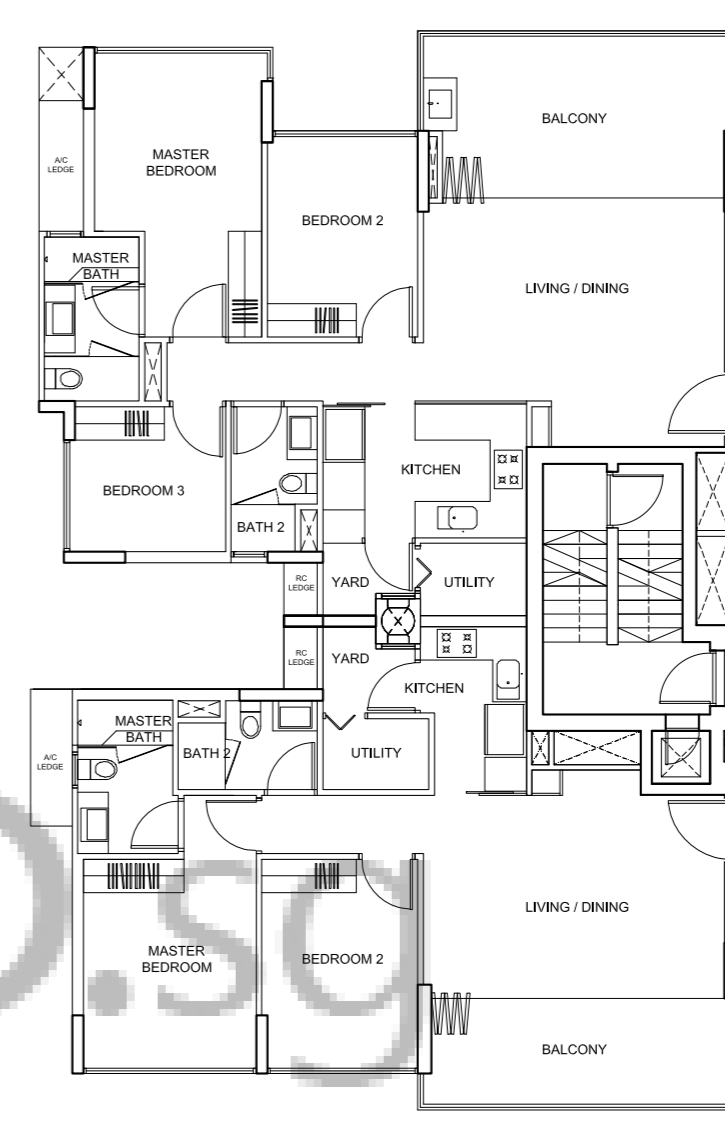

SKY PATIO

- 28. Kids' Play Zone
- 29. Dining Villa
- 30. Reflective Pool
- 31. Kids' Creek Pool
- 32. Open Deck
- 33. Waterway Lap Pool
- 34. BBQ Cabana
- 35. Tree Grove
- 36. Landscape Garden
- 37. Hot Spa Pool
- 38. Islet Hydrotherapy Pool
- 39. Isle Deck Terrace
- 40. Gym
- 41. The Watertown Villa
- 42. Spa Steam Room
- 43. Tennis Court (Roof Level of SUITE Tower 5)
- 44. Pedestrian Side Gate

TYPE Cc2(p)
#02-07

TYPE B2(p)
#02-06

KEY PLAN
THIS KEY PLAN IS NOT TO SCALE

TYPE Cc1(p)
#02-08

TYPE B1(p)
#02-05

PRIVATE ROOF TERRACE
2ND STOREY PLAN

TOWER 2

TYPE Cc2(b)
#03 to #12-07

TYPE B2(b)
#03 to #12-06

KEY PLAN
THIS KEY PLAN IS NOT TO SCALE

TYPE Cc1(b)
#03 to #12-08

TYPE B1(b)
#03 to #12-05

TYPICAL 3RD, 4TH, 5TH, 6TH, 7TH, 8TH,
9TH, 10TH, 11TH & 12TH STOREY PLAN

TOWER 2

WATERTOWN

SOHO

1. SOHO Business Pod
2. SOHO Lap Pool
3. Lounge Cabana
4. Sun Lounge Deck
5. SOHO Dining Pod
6. Reflective Pool
7. Hammock Terrace
8. 50M Lap Pool
9. Tree Grove
10. Outdoor Fitness Zone

SUITE

11. SUITE Lap Pool
12. Sun Lounge Deck
13. Dining Villa
14. Outdoor Fitness Deck
15. Open Deck
16. Hot Spa Pool
17. Hydrotherapy Pool
18. Spa Retreat