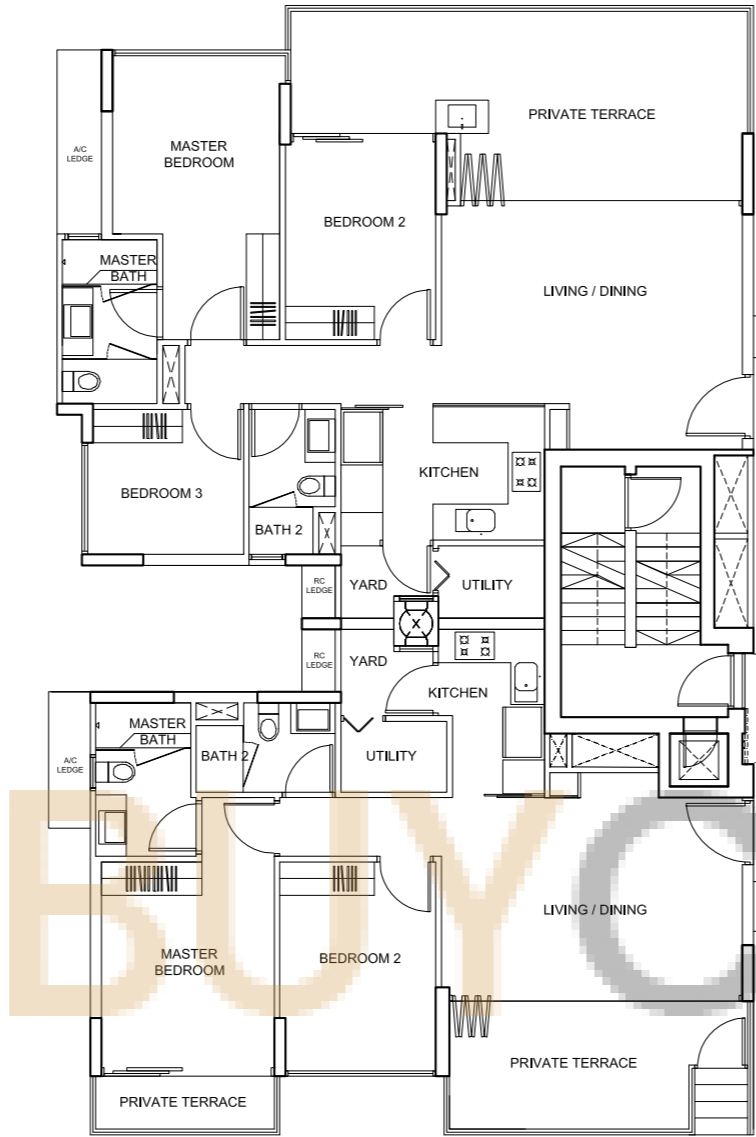

SOHO

- 1. SOHO Business Pod
- 2. SOHO Lap Pool
- 3. Lounge Cabana
- 4. Sun Lounge Deck
- 5. SOHO Dining Pod
- 6. Reflective Pool
- 7. Hammock Terrace
- 8. 50M Lap Pool
- 9. Tree Grove
- 10. Outdoor Fitness Zone

SUITE

- 11. SUITE Lap Pool
- 12. Sun Lounge Deck
- 13. Dining Villa
- 14. Outdoor Fitness Deck
- 15. Open Deck
- 16. Hot Spa Pool
- 17. Hydrotherapy Pool
- 18. Spa Retreat

CONDO

- 19. Reflective Pool
- 20. CONDO Lap Pool
- 21. Hydrotherapy Pool
- 22. Lounge Cabana
- 23. Open Deck
- 24. Lounge Pool
- 25. Water Dining Pavilion
- 26. Lily Pond
- 27. Outdoor Fitness Zone

SKY PATIO

- 28. Kids' Play Zone
- 29. Dining Villa
- 30. Reflective Pool
- 31. Kids' Creek Pool
- 32. Open Deck
- 33. Waterway Lap Pool
- 34. BBQ Cabana
- 35. Tree Grove
- 36. Landscape Garden
- 37. Hot Spa Pool
- 38. Islet Hydrotherapy Pool
- 39. Isle Deck Terrace
- 40. Gym
- 41. The Watertown Villa
- 42. Spa Steam Room
- 43. Tennis Court (Roof Level of SUITE Tower 5)
- 44. Pedestrian Side Gate

TYPE Cc2(p)
#02-07

TYPE B2(p)
#02-06

KEY PLAN
THIS KEY PLAN IS NOT TO SCALE

TYPE Cc1(p)
#02-08

TYPE B1(p)
#02-05

PRIVATE ROOF TERRACE
2ND STOREY PLAN

TOWER 2

TYPE Cc2(b)
#03 to #12-07