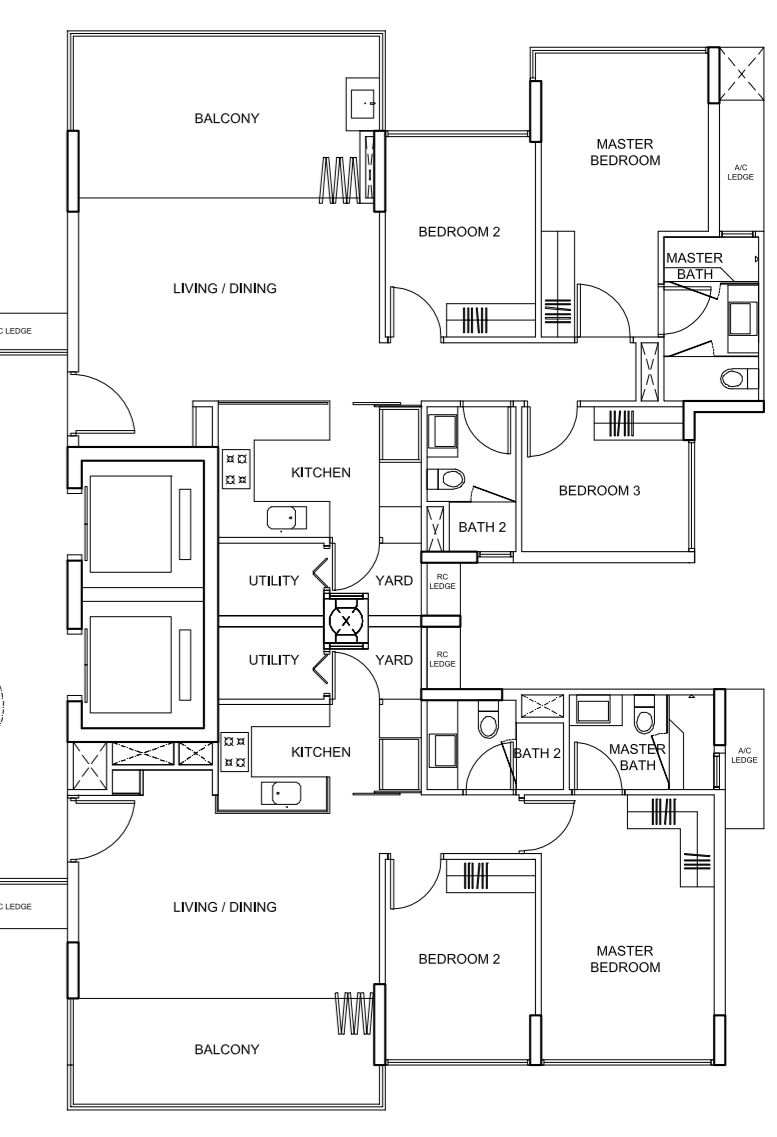

SKY PATIO

- 28. Kids' Play Zone
- 29. Dining Villa
- 30. Reflective Pool
- 31. Kids' Creek Pool
- 32. Open Deck
- 33. Waterway Lap Pool
- 34. BBQ Cabana
- 35. Tree Grove
- 36. Landscape Garden
- 37. Hot Spa Pool
- 38. Islet Hydrotherapy Pool
- 39. Isle Deck Terrace
- 40. Gym
- 41. The Watertown Villa
- 42. Spa Steam Room
- 43. Tennis Court (Roof Level of SUITE Tower 5)
- 44. Pedestrian Side Gate

TYPE Cc2(p)
#02-07

TYPE B2(p)
#02-06

KEY PLAN
THIS KEY PLAN IS NOT TO SCALE

TYPE Cc1(p)
#02-08

TYPE B1(p)
#02-05

PRIVATE ROOF TERRACE
2ND STOREY PLAN

TOWER 2

TYPE Cc2(b)
#03 to #12-07

TYPE B2(b)
#03 to #12-06

KEY PLAN
THIS KEY PLAN IS NOT TO SCALE

TYPE Cc1(b)
#03 to #12-08

TYPE B1(b)
#03 to #12-05

TYPICAL 3RD, 4TH, 5TH, 6TH, 7TH, 8TH,
9TH, 10TH, 11TH & 12TH STOREY PLAN

TOWER 2

WATERTOWN

SOHO

1. SOHO Business Pod
2. SOHO Lap Pool
3. Lounge Cabana
4. Sun Lounge Deck
5. SOHO Dining Pod
6. Reflective Pool
7. Hammock Terrace
8. 50M Lap Pool
9. Tree Grove
10. Outdoor Fitness Zone

SUITE

11. SUITE Lap Pool
12. Sun Lounge Deck
13. Dining Villa
14. Outdoor Fitness Deck
15. Open Deck
16. Hot Spa Pool
17. Hydrotherapy Pool
18. Spa Retreat