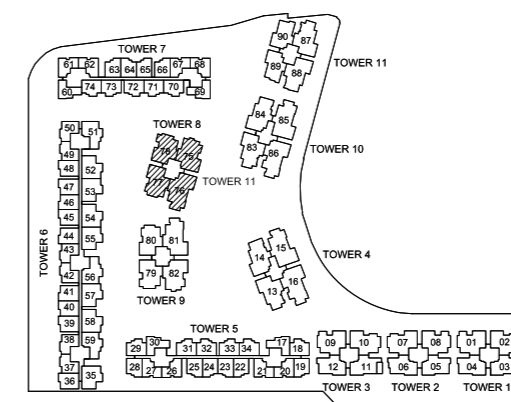

TYPE SA1(b)
#04 to #13-25

TYPE SA1-a(b)
#04 to #13-24

T
#

KEY PLAN
THIS KEY PLAN IS NOT TO SCALE

TYPE SBc1(b)
#04 to #13-33

TYPE SBc1(b)
#04 to #13-34

TYPE SBc2-b(b)
#04 to #13-17

TYPE SBc1-b(b)
#04 to #13-18

(b)
24

TYPE SA1-a(b)
#04 to #13-23

TYPE SA1 (b)
#04 to #13-22

TYPE SBc3(b)
#04 to #13-21

TYPE SBc3-a(b)
#04 to #13-20

TYPE SA1-b(b)
#04 to #13-19

TYPICAL 4TH,5TH,6TH,7TH,8TH,
9TH,10TH,11TH,12TH&13TH STOREY PLAN

TOWER 5

- SOHO**
- SOHO Business Pod
 - SOHO Lap Pool
 - Lounge Cabana
 - Sun Lounge Deck
 - SOHO Dining Pod
 - Reflective Pool
 - Hammock Terrace
 - 50M Lap Pool
 - Tree Grove
 - Outdoor Fitness Zone
- SUITE**
- SUITE Lap Pool
 - Sun Lounge Deck
 - Hydrotherapy Pool
 - Dining Villa
 - Outdoor Fitness Deck
 - Open Deck
 - Hot Spa Pool
 - Hydrotherapy Pool
 - Spa Retreat
- CONDO**
- Reflective Pool
 - CONDO Lap Pool
 - Hydrotherapy Pool
 - Lounge Cabana
 - Open Deck
 - Lounge Pool
 - Water Dining Pavilion
 - Lily Pond
 - Outdoor Fitness Zone
- SKY PATIO**
- Kids' Play Zone
 - Dining Villa
 - Hydrotherapy Pool
 - Kids' Creek Pool
 - Open Deck
 - Waterway Lap Pool
 - BBQ Cabana
 - Tree Grove
 - Landscape Garden
 - Hot Spa Pool
 - Islet Hydrotherapy Pool
 - Isle Deck Terrace
 - Gym
 - The Watertown Villa
 - Spa Steam Room
 - Tennis Court (Roof Level of SUITE Tower 5)
 - Pedestrian Side Gate

DISCLAIMER: THE ABOVE PLAN IS SUBJECT TO ANY AMENDMENTS AS MAY BE APPROVED BY THE RELEVANT AUTHORITIES.

3RD STOREY PLAN

TOWER 8

DISCLAIMER: THE ABOVE PLAN IS SUBJECT TO ANY AMENDMENTS AS MAY BE APPROVED BY THE RELEVANT AUTHORITIES.