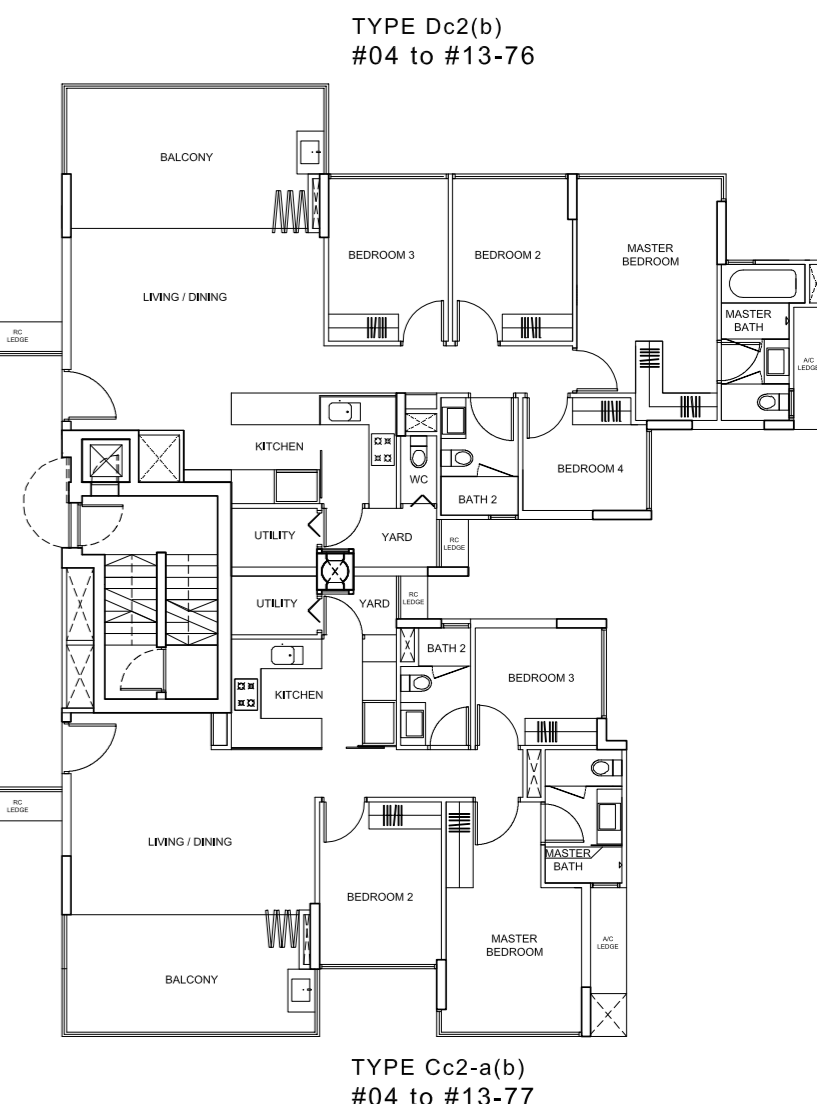

TYPE SA1(b)
#04 to #13-25

TYPE SA1-a(b)
#04 to #13-24

T
#

KEY PLAN
THIS KEY PLAN IS NOT TO SCALE

TYPE SBc1(b)
#04 to #13-33

TYPE SBc1(b)
#04 to #13-34

TYPE SBc2-b(b)
#04 to #13-17

TYPE SBc1-b(b)
#04 to #13-18

(b)
24

TYPE SA1-a(b)
#04 to #13-23

TYPE SA1 (b)
#04 to #13-22

TYPE SBc3(b)
#04 to #13-21

TYPE SBc3-a(b)
#04 to #13-20

TYPE SA1-b(b)
#04 to #13-19

TYPICAL 4TH,5TH,6TH,7TH,8TH,
9TH,10TH,11TH,12TH&13TH STOREY PLAN

TOWER 5

- SOHO**
- SOHO Business Pod
 - SOHO Lap Pool
 - Lounge Cabana
 - Sun Lounge Deck
 - SOHO Dining Pod
 - Reflective Pool
 - Hammock Terrace
 - 50M Lap Pool
 - Tree Grove
 - Outdoor Fitness Zone
- SUITE**
- SUITE Lap Pool
 - Sun Lounge Deck
 - Hydrotherapy Pool
 - Dining Villa
 - Outdoor Fitness Deck
 - Open Deck
 - Hot Spa Pool
 - Hydrotherapy Pool
 - Spa Retreat
- CONDO**
- Reflective Pool
 - CONDO Lap Pool
 - Hydrotherapy Pool
 - Lounge Cabana
 - Open Deck
 - Lounge Pool
 - Water Dining Pavilion
 - Lily Pond
 - Outdoor Fitness Zone
- SKY PATIO**
- Kids' Play Zone
 - Dining Villa
 - Hydrotherapy Pool
 - Kids' Creek Pool
 - Open Deck
 - Waterway Lap Pool
 - BBQ Cabana
 - Tree Grove
 - Landscape Garden
 - Hot Spa Pool
 - Islet Hydrotherapy Pool
 - Isle Deck Terrace
 - Gym
 - The Watertown Villa
 - Spa Steam Room
 - Tennis Court (Roof Level of SUITE Tower 5)
 - Pedestrian Side Gate