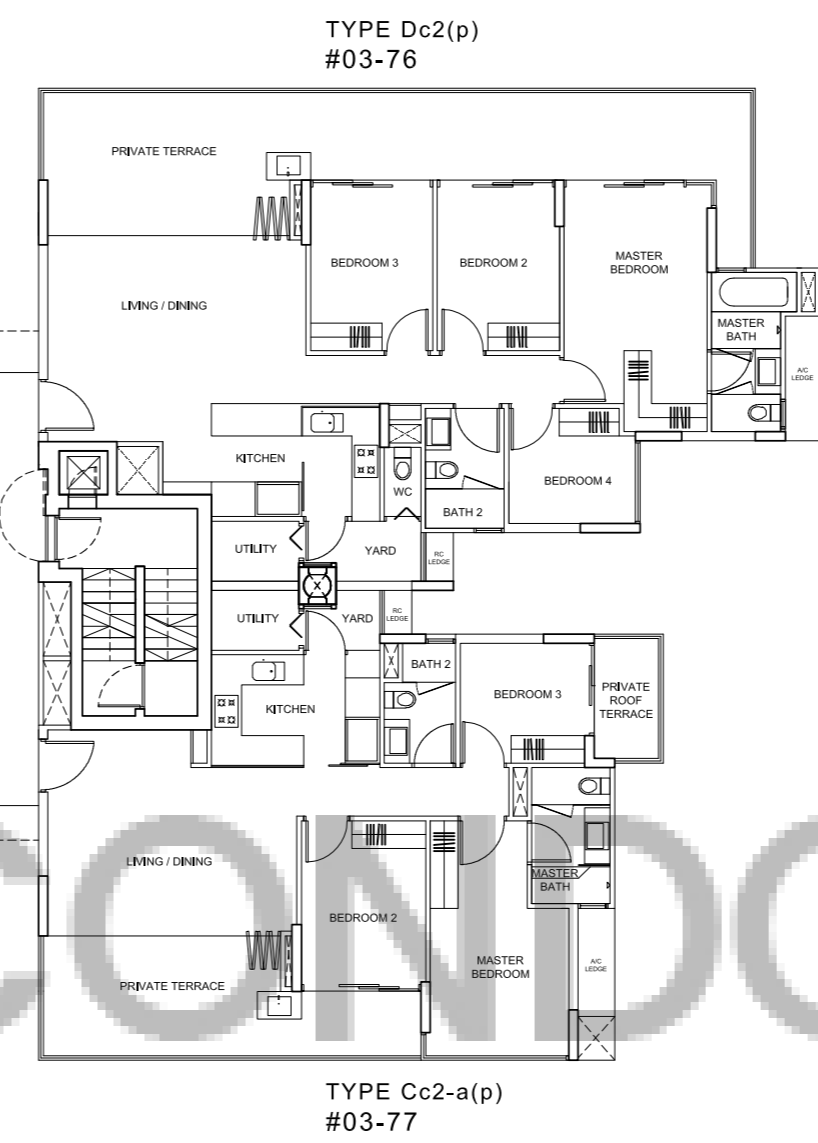

TYPE SA1(b)
#04 to #13-25

TYPE SA1-a(b)
#04 to #13-24

T
#

KEY PLAN
THIS KEY PLAN IS NOT TO SCALE

TYPE SBc1(b)
#04 to #13-33

TYPE SBc1(b)
#04 to #13-34

TYPE SBc2-b(b)
#04 to #13-17

TYPE SBc1-b(b)
#04 to #13-18

(b)
24

TYPE SA1-a(b)
#04 to #13-23

TYPE SA1 (b)
#04 to #13-22

TYPE SBc3(b)
#04 to #13-21

TYPE SBc3-a(b)
#04 to #13-20

TYPE SA1-b(b)
#04 to #13-19

TYPICAL 4TH,5TH,6TH,7TH,8TH,
9TH,10TH,11TH,12TH&13TH STOREY PLAN

TOWER 5

- SOHO**
- SOHO Business Pod
 - SOHO Lap Pool
 - Lounge Cabana
 - Sun Lounge Deck
 - SOHO Dining Pod
 - Reflective Pool
 - Hammock Terrace
 - 50M Lap Pool
 - Tree Grove
 - Outdoor Fitness Zone
- SUITE**
- SUITE Lap Pool
 - Sun Lounge Deck
 - Hydrotherapy Pool
 - Dining Villa
 - Outdoor Fitness Deck
 - Open Deck
 - Hot Spa Pool
 - Hydrotherapy Pool
 - Spa Retreat
- CONDO**
- Reflective Pool
 - CONDO Lap Pool
 - Hydrotherapy Pool
 - Lounge Cabana
 - Open Deck
 - Lounge Pool
 - Water Dining Pavilion
 - Lily Pond
 - Outdoor Fitness Zone
- SKY PATIO**
- Kids' Play Zone
 - Dining Villa
 - Hydrotherapy Pool
 - Kids' Creek Pool
 - Open Deck
 - Waterway Lap Pool
 - BBQ Cabana
 - Tree Grove
 - Landscape Garden
 - Hot Spa Pool
 - Islet Hydrotherapy Pool
 - Isle Deck Terrace
 - Gym
 - The Watertown Villa
 - Spa Steam Room
 - Tennis Court (Roof Level of SUITE Tower 5)
 - Pedestrian Side Gate