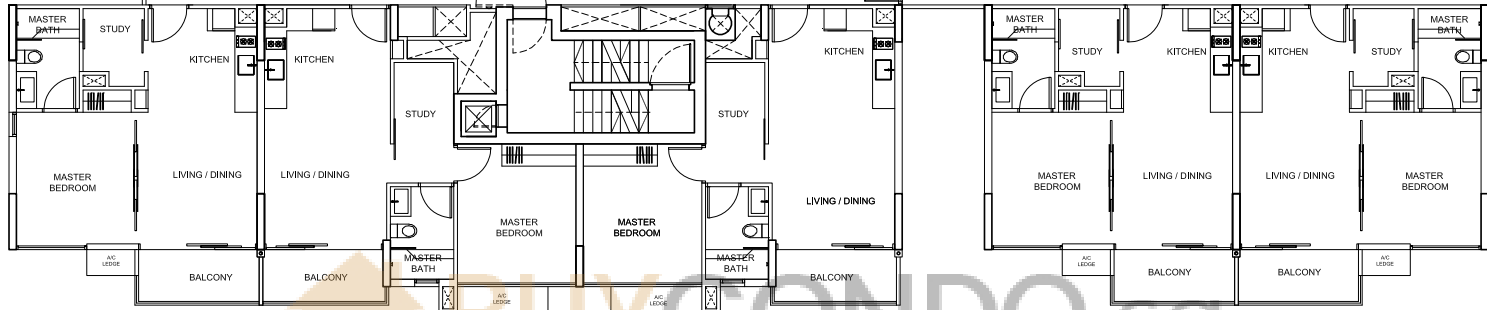

TYPE SBc1-b (b)
#03-18

a (b)

TYPE SA1-a (b)
#03-23

TYPE SA1 (b)
#03-22

TYPE SBc3 (b)
#03-21

TYPE SBc3-a (b)
#03-20

TYPE SA1-b (b)
#03-19

TYPICAL 3RD STOREY PLAN

TOWER 5

TYPE SBc1-b(b)
#04 to #13-29

TYPE SBc2-b(b)
#04 to #13-30

TYPE SBc1(b)
#04 to #13-31

TYPE SBc1(b)
#04 to #13-32

TYPE SA1-b(b)
#04 to #13-28

TYPE SBc3-a(b)
#04 to #13-27

TYPE SBc3(b)
#04 to #13-26

TYPE SA1(b)
#04 to #13-25

TYPE SA1-a(b)
#04 to #13-24

T
#

KEY PLAN
THIS KEY PLAN IS NOT TO SCALE

TYPE SBc1(b)
#04 to #13-33

TYPE SBc1(b)
#04 to #13-34

TYPE SBc2-b(b)
#04 to #13-17

TYPE SBc1-b(b)
#04 to #13-18

TOWER 5

- SOHO**
- SOHO Business Pod
 - SOHO Lap Pool
 - Lounge Cabana
 - Sun Lounge Deck
 - SOHO Dining Pod
 - Reflective Pool
 - Hammock Terrace
 - 50M Lap Pool
 - Tree Grove
 - Outdoor Fitness Zone
- SUITE**
- SUITE Lap Pool
 - Sun Lounge Deck
 - Hydrotherapy Pool
 - Dining Villa
 - Outdoor Fitness Deck
 - Open Deck
 - Hot Spa Pool
 - Hydrotherapy Pool
 - Spa Retreat
- CONDO**
- Reflective Pool
 - CONDO Lap Pool
 - Hydrotherapy Pool
 - Lounge Cabana
 - Open Deck
 - Lounge Pool
 - Water Dining Pavilion
 - Lily Pond
 - Outdoor Fitness Zone
- SKY PATIO**
- Kids' Play Zone
 - Dining Villa
 - Hydrotherapy Pool
 - Kids' Creek Pool
 - Open Deck
 - Waterway Lap Pool
 - BBQ Cabana
 - Tree Grove
 - Landscape Garden
 - Hot Spa Pool
 - Islet Hydrotherapy Pool
 - Isle Deck Terrace
 - Gym
 - The Watertown Villa
 - Spa Steam Room
 - Tennis Court (Roof Level of SUITE Tower 5)
 - Pedestrian Side Gate