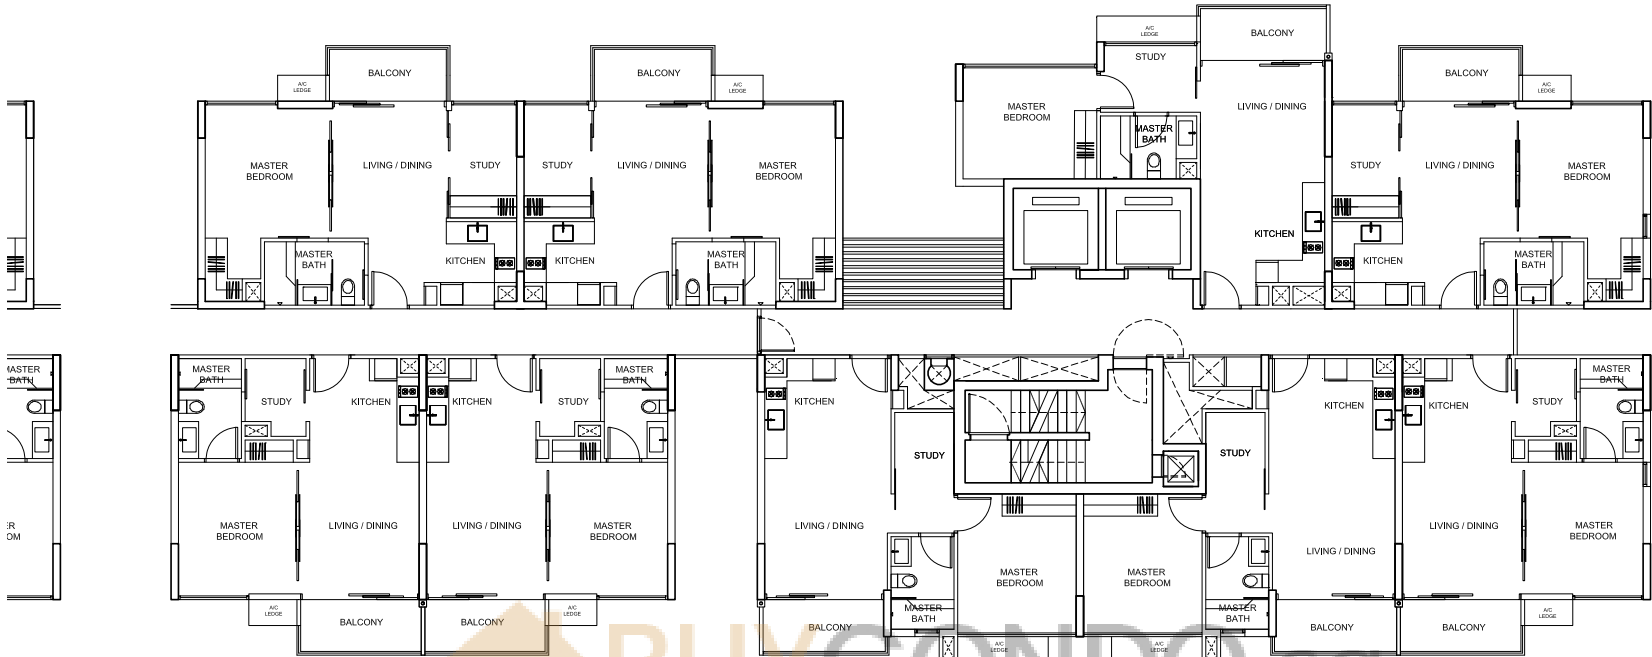

TOWER 5

TYPE SBc1-b(b)
#04 to #13-29

TYPE SBc2-b(b)
#04 to #13-30

TYPE SBc1(b)
#04 to #13-31

TYPE SBc1(b)
#04 to #13-32

TYPE SA1-b(b)
#04 to #13-28

TYPE SBc3-a(b)
#04 to #13-27

TYPE SBc3(b)
#04 to #13-26

TYPE SA1(b)
#04 to #13-25

TYPE SA1-a(b)
#04 to #13-24

T
#

KEY PLAN
THIS KEY PLAN IS NOT TO SCALE

TYPE SBc1(b)
#04 to #13-33

TYPE SBc1(b)
#04 to #13-34

TYPE SBc2-b(b)
#04 to #13-17

TYPE SBc1-b(b)
#04 to #13-18

(b)
24

TYPE SA1-a(b)
#04 to #13-23

TYPE SA1 (b)
#04 to #13-22

TYPE SBc3(b)
#04 to #13-21

TYPE SBc3-a(b)
#04 to #13-20

TYPE SA1-b(b)
#04 to #13-19

TYPICAL 4TH,5TH,6TH,7TH,8TH,
9TH,10TH,11TH,12TH&13TH STOREY PLAN

TOWER 5

- SOHO**
- SOHO Business Pod
 - SOHO Lap Pool
 - Lounge Cabana
 - Sun Lounge Deck
 - SOHO Dining Pod
 - Reflective Pool
 - Hammock Terrace
 - 50M Lap Pool
 - Tree Grove
 - Outdoor Fitness Zone
- SUITE**
- SUITE Lap Pool
 - Sun Lounge Deck
 - Hydrotherapy Pool
 - Dining Villa
 - Outdoor Fitness Deck
 - Open Deck
 - Hot Spa Pool
 - Hydrotherapy Pool
 - Spa Retreat
- CONDO**
- Reflective Pool
 - CONDO Lap Pool
 - Hydrotherapy Pool
 - Lounge Cabana
 - Open Deck
 - Lounge Pool
 - Water Dining Pavilion
 - Lily Pond
 - Outdoor Fitness Zone
- SKY PATIO**
- Kids' Play Zone
 - Dining Villa
 - Hydrotherapy Pool
 - Kids' Creek Pool
 - Open Deck
 - Waterway Lap Pool
 - BBQ Cabana
 - Tree Grove
 - Landscape Garden
 - Hot Spa Pool
 - Islet Hydrotherapy Pool
 - Isle Deck Terrace
 - Gym
 - The Watertown Villa
 - Spa Steam Room
 - Tennis Court (Roof Level of SUITE Tower 5)
 - Pedestrian Side Gate