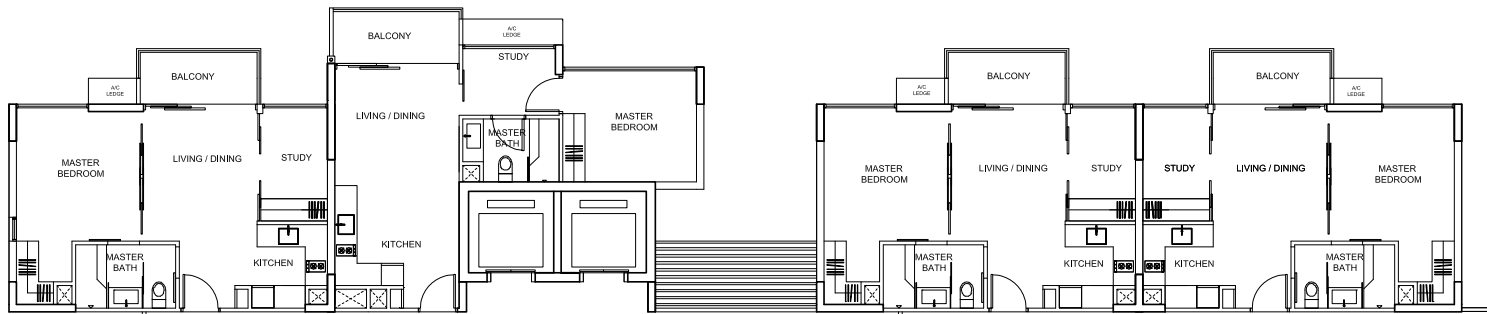

TYPE SBc1-b (b)
#03-18

a (b)

TYPE SA1-a (b)
#03-23

TYPE SA1 (b)
#03-22

TYPE SBc3 (b)
#03-21

TYPE SBc3-a (b)
#03-20

TYPE SA1-b (b)
#03-19

TYPICAL 3RD STOREY PLAN

TOWER 5

TYPE SBc1-b(b)
#04 to #13-29

TYPE SBc2-b(b)
#04 to #13-30

TYPE SBc1(b)
#04 to #13-31

TYPE SBc1(b)
#04 to #13-32

TYPE SA1-b(b)
#04 to #13-28

TYPE SBc3-a(b)
#04 to #13-27

TYPE SBc3(b)
#04 to #13-26

TYPE SA1(b)
#04 to #13-25

TYPE SA1-a(b)
#04 to #13-24

T
#

KEY PLAN
THIS KEY PLAN IS NOT TO SCALE

TYPE SBc1(b)
#04 to #13-33

TYPE SBc1(b)
#04 to #13-34

TYPE SBc2-b(b)
#04 to #13-17

TYPE SBc1-b(b)
#04 to #13-18

TOWER 5

- SOHO**
- SOHO Business Pod
 - SOHO Lap Pool
 - Lounge Cabana
 - Sun Lounge Deck
 - SOHO Dining Pod
 - Reflective Pool
 - Hammock Terrace
 - 50M Lap Pool
 - Tree Grove
 - Outdoor Fitness Zone
- SUITE**
- SUITE Lap Pool
 - Sun Lounge Deck
 - Hydrotherapy Pool
 - Dining Villa
 - Outdoor Fitness Deck
 - Open Deck
 - Hot Spa Pool
 - Hydrotherapy Pool
 - Spa Retreat
- CONDO**
- Reflective Pool
 - CONDO Lap Pool
 - Hydrotherapy Pool
 - Lounge Cabana
 - Open Deck
 - Lounge Pool
 - Water Dining Pavilion
 - Lily Pond
 - Outdoor Fitness Zone
- SKY PATIO**
- Kids' Play Zone
 - Dining Villa
 - Hydrotherapy Pool
 - Kids' Creek Pool
 - Open Deck
 - Waterway Lap Pool
 - BBQ Cabana
 - Tree Grove
 - Landscape Garden
 - Hot Spa Pool
 - Islet Hydrotherapy Pool
 - Isle Deck Terrace
 - Gym
 - The Watertown Villa
 - Spa Steam Room
 - Tennis Court (Roof Level of SUITE Tower 5)
 - Pedestrian Side Gate