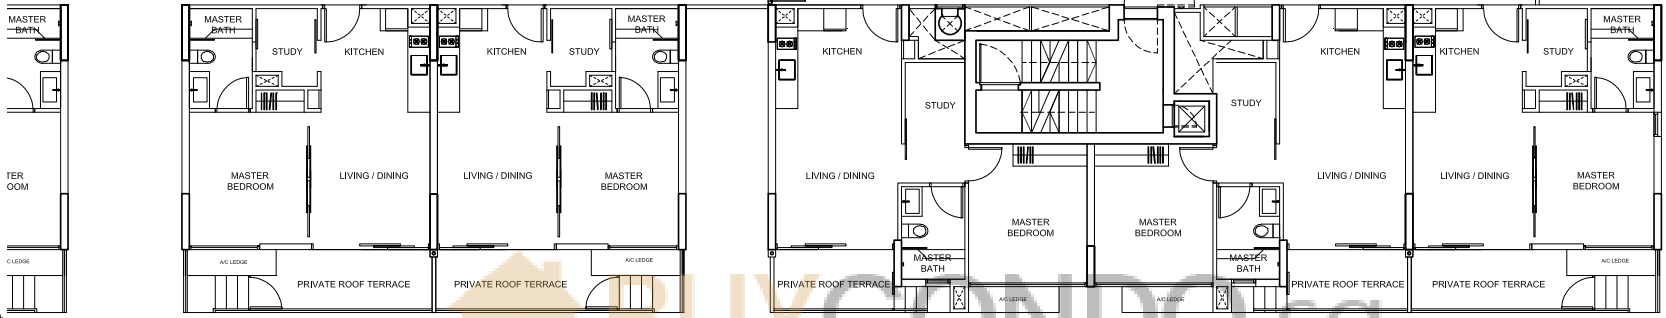

1. SOHO Business Pod
2. SOHO Lap Pool
3. Lounge Cabana
4. Sun Lounge Deck
5. SOHO Dining Pod
6. Reflective Pool
7. Hammock Terrace
8. 50M Lap Pool
9. Tree Grove
10. Outdoor Fitness Zone

SUITE

11. SUITE Lap Pool
12. Sun Lounge Deck
13. Dining Villa
14. Outdoor Fitness Deck
15. Open Deck
16. Hot Spa Pool
17. Hydrotherapy Pool
18. Spa Retreat

 **KEY PLAN**
THIS KEY PLAN IS NOT TO SCALE

TYPE SBc1-c(p)
#02-33

TYPE SBc1-c(p)
#02-34

TYPE SBc2-c(p)
#02-17

TYPE SBc1-b(p)
#02-18

TYPE SA1-d(p)
#02-23

TYPE SA1-c(p)
#02-22

TYPE SBc3-c(p)
#02-21

TYPE SBc3-d(p)
#02-20

TYPE SA1-b(p)
#02-19

PRIVATE ROOF TERRACE 2ND STOREY PLAN

TOWER 5

KEY PLAN
THIS KEY PLAN IS NOT TO SCALE

TYPE SBc1 (b)
#03-33

TYPE SBc1 (b)
#03-34

TYPE SBc2-b (b)
#03-17