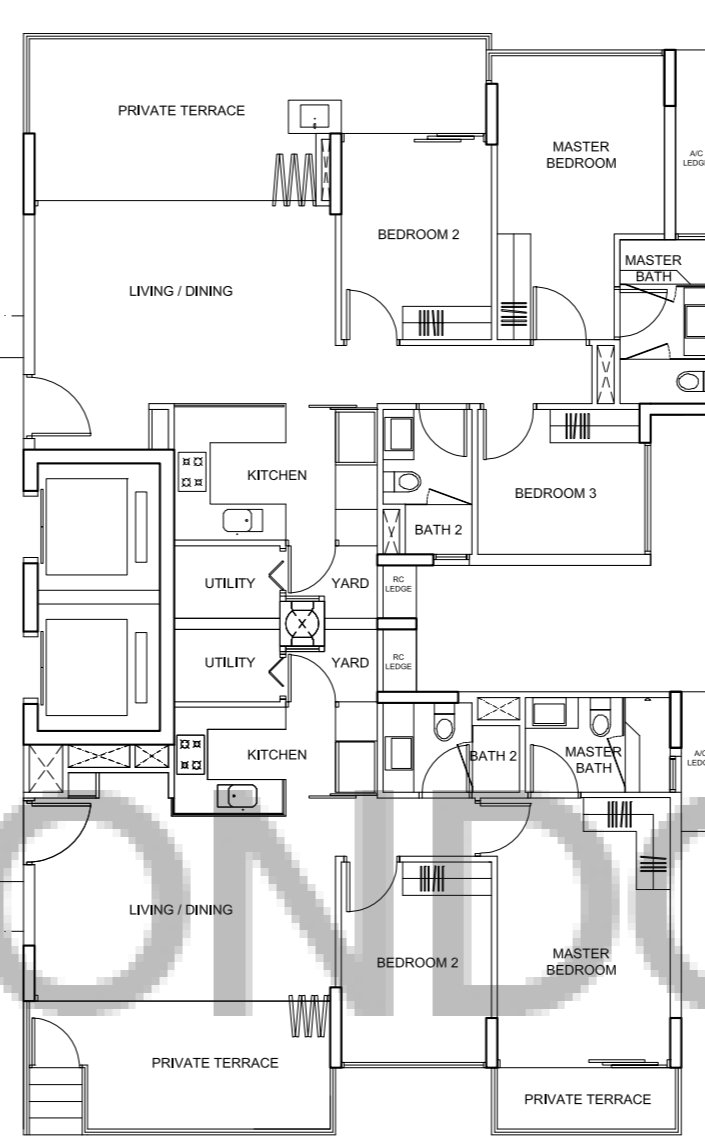

SKY PATIO

- 28. Kids' Play Zone
- 29. Dining Villa
- 30. Reflective Pool
- 31. Kids' Creek Pool
- 32. Open Deck
- 33. Waterway Lap Pool
- 34. BBQ Cabana
- 35. Tree Grove
- 36. Landscape Garden
- 37. Hot Spa Pool
- 38. Islet Hydrotherapy Pool
- 39. Isle Deck Terrace
- 40. Gym
- 41. The Watertown Villa
- 42. Spa Steam Room
- 43. Tennis Court (Roof Level of SUITE Tower 5)
- 44. Pedestrian Side Gate

TYPE Cc2(p)
#02-07

TYPE B2(p)
#02-06

KEY PLAN
THIS KEY PLAN IS NOT TO SCALE

TYPE Cc1(p)
#02-08

TYPE B1(p)
#02-05

PRIVATE ROOF TERRACE
2ND STOREY PLAN

TOWER 2

TYPE Cc2(b)
#03 to #12-07

TYPE B2(b)
#03 to #12-06

KEY PLAN
THIS KEY PLAN IS NOT TO SCALE

TYPE Cc1(b)
#03 to #12-08

TYPE B1(b)
#03 to #12-05

TYPICAL 3RD, 4TH, 5TH, 6TH, 7TH, 8TH,
9TH, 10TH, 11TH & 12TH STOREY PLAN

TOWER 2

WATERTOWN

SOHO

1. SOHO Business Pod
2. SOHO Lap Pool
3. Lounge Cabana
4. Sun Lounge Deck
5. SOHO Dining Pod
6. Reflective Pool
7. Hammock Terrace
8. 50M Lap Pool
9. Tree Grove
10. Outdoor Fitness Zone

SUITE

11. SUITE Lap Pool
12. Sun Lounge Deck
13. Dining Villa
14. Outdoor Fitness Deck
15. Open Deck
16. Hot Spa Pool
17. Hydrotherapy Pool
18. Spa Retreat