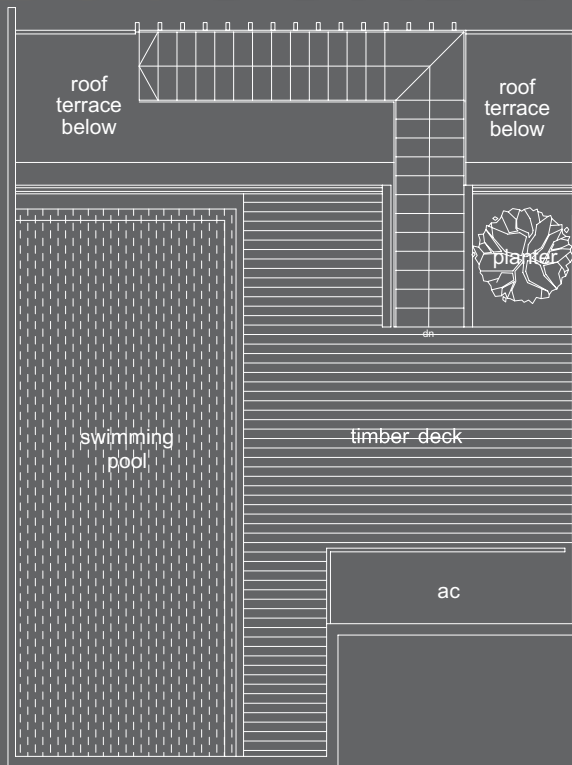

UPPER STOREY