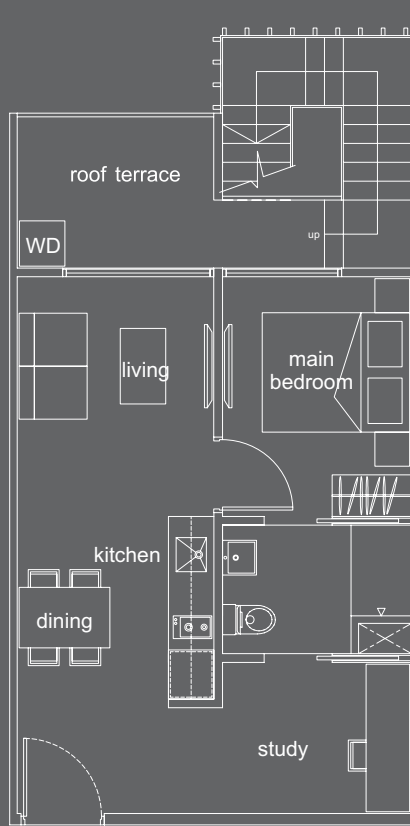

#16-10

LOWER STOREY

UPPER STOREY

Type **PHK**

1+1 bdrm

1076 sq ft

#16-11

LOWER STOREY