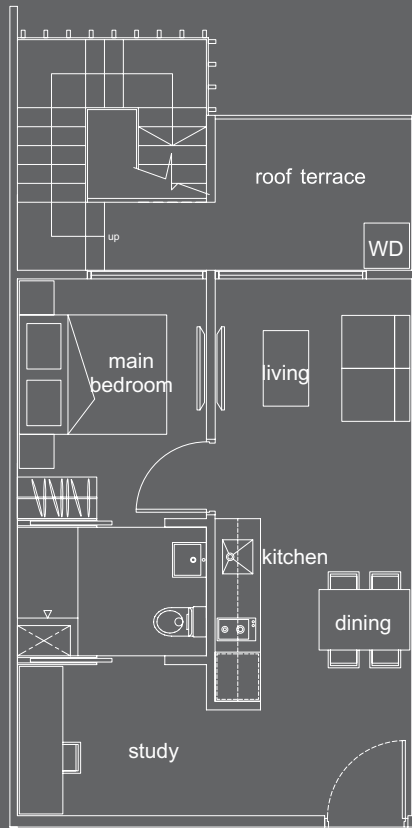

Type K

1+1 bdrm
506 sq ft

- #07-11
- #08-11
- #09-11
- #10-11
- #11-11
- #12-11
- #13-11
- #14-11
- #15-11

Type L

2+1 bdrm
689 sq ft

- #07-12
- #08-12
- #09-12
- #10-12
- #11-12
- #12-12
- #13-12
- #14-12
- #15-12

Type **PHA**

2+1 bdrm

1356 sq ft

#16-01

LOWER STOREY

UPPER STOREY

Type **PHB**

1+1 bdrm

1076 sq ft

#16-02

LOWER STOREY

BUYCONDO.sg

UPPER STOREY

Type **PHC**

2 bdrm

1076 sq ft

#16-03

LOWER STOREY

UPPER STOREY

Type **PHD**

2 bdrm
1087 sq ft

#16-04

LOWER STOREY

UPPER STOREY