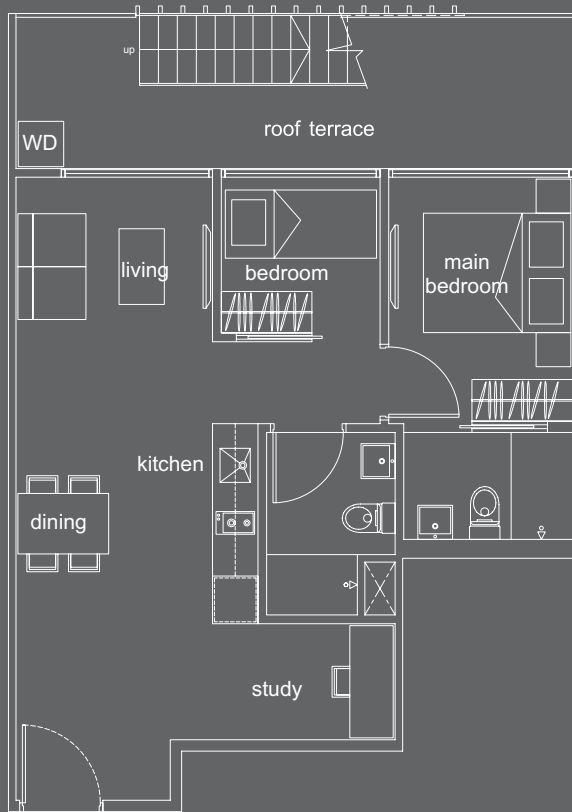

BUY CONDO.sg

UPPER STOREY

Type **PHL**

2+1 bdrm

1356 sq ft

#16-12

LOWER STOREY

UPPER STOREY