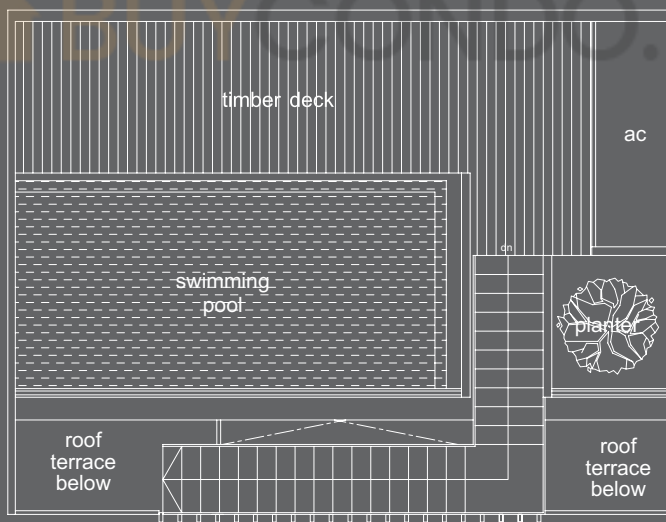

UPPER STOREY