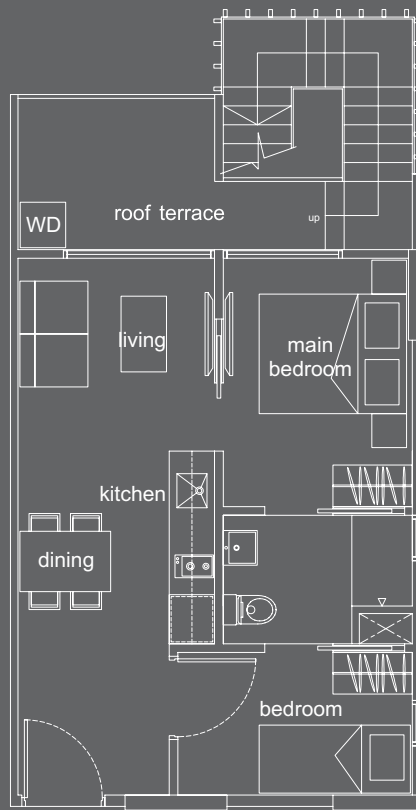

1076 sq ft

#16-02

LOWER STOREY

BUYCONDO.sg

UPPER STOREY

Type **PHC**

2 bdrm

1076 sq ft

#16-03

LOWER STOREY

UPPER STOREY

Type **PHD**

2 bdrm
1087 sq ft

#16-04

LOWER STOREY

UPPER STOREY