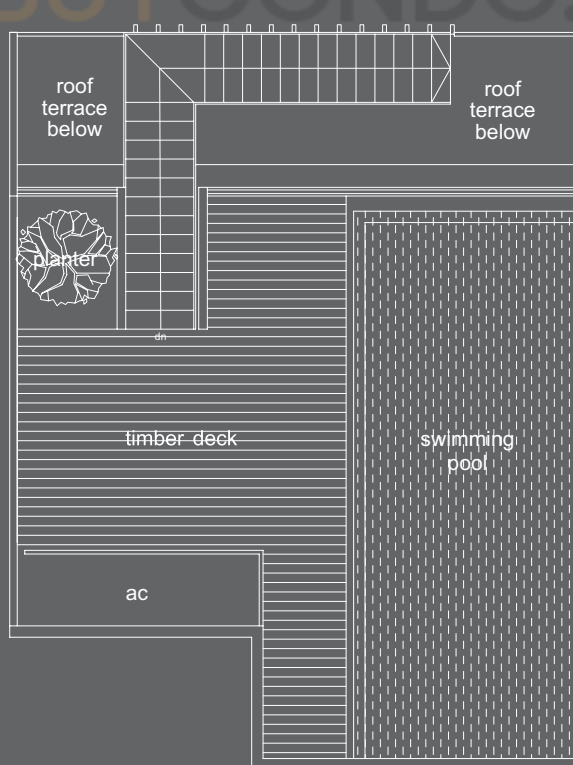

Type K

1+1 bdrm
506 sq ft

- #07-11
- #08-11
- #09-11
- #10-11
- #11-11
- #12-11
- #13-11
- #14-11
- #15-11

Type L

2+1 bdrm
689 sq ft

- #07-12
- #08-12
- #09-12
- #10-12
- #11-12
- #12-12
- #13-12
- #14-12
- #15-12

Type **PHA**

2+1 bdrm

1356 sq ft

#16-01

LOWER STOREY

UPPER STOREY

Type **PHB**

1+1 bdrm

1076 sq ft

#16-02

LOWER STOREY

BUYCONDO.sg

UPPER STOREY

Type **PHC**

2 bdrm

1076 sq ft