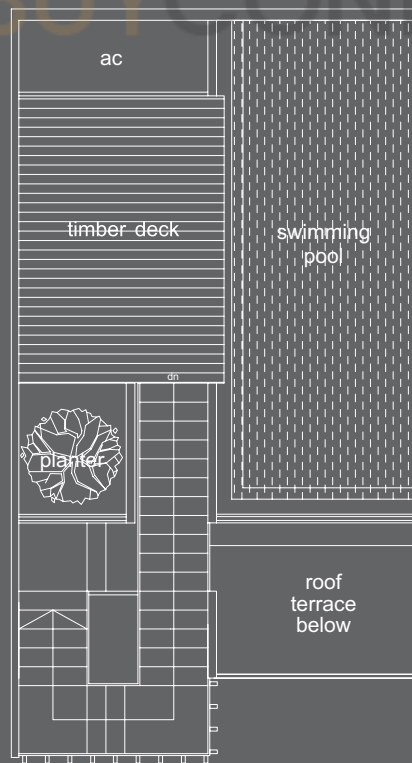

#16-03

LOWER STOREY

UPPER STOREY

Type **PHD**

2 bdrm
1087 sq ft

#16-04

LOWER STOREY

UPPER STOREY

Type **PHE**

1+1 bdrm

990 sq ft

#16-05

LOWER STOREY

UPPER STOREY

Type **PHF**

1+1 bdrm

1001 sq ft

#16-06

LOWER STOREY

UPPER STOREY

Type **PHG**

2+1 bdrm

1216 sq ft

#16-07