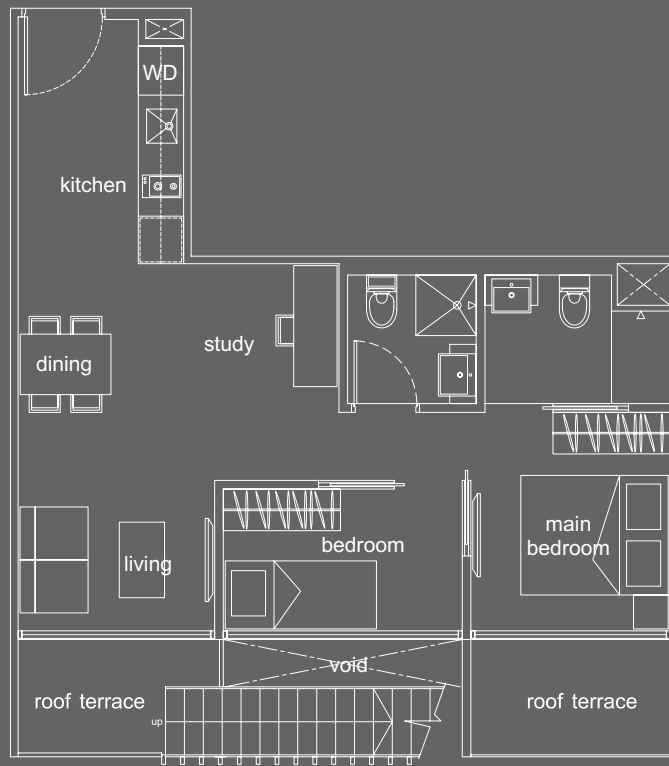

1001 sq ft

#16-06

LOWER STOREY

UPPER STOREY

Type **PHG**

2+1 bdrm

1216 sq ft

#16-07