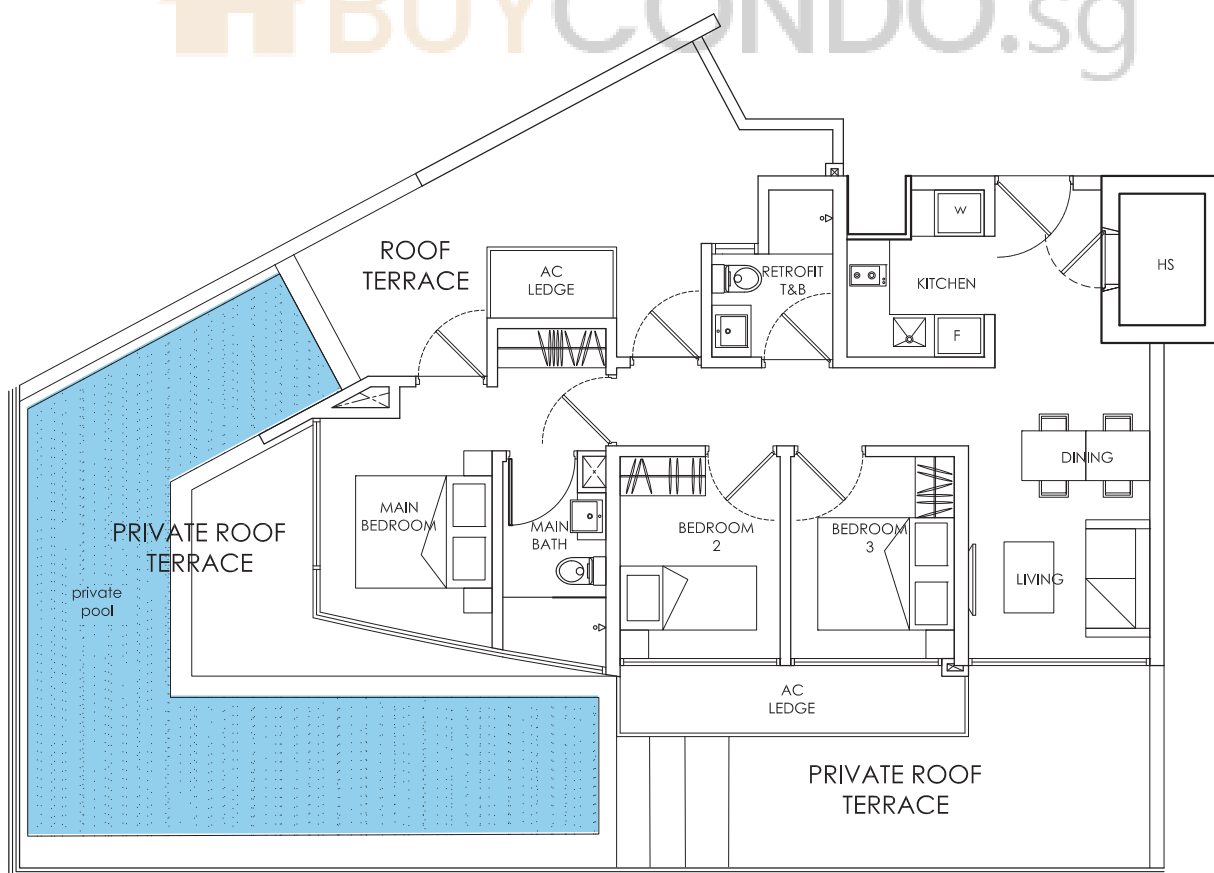

TYPE A
2+1 bedroom
1324 sq ft
#04-01

BUYCONDO.sg

TYPE B
3 bedroom
1668 sq ft
#04-02

TYPE C

1+1 bedroom

678 sq ft

#04-03

TYPE D

2 bedroom

1421 sq ft

#04-04

TYPE A1

2+1 bedroom

775 sq ft

- #05-01
- #06-01
- #07-01
- #08-01
- #09-01
- #10-01
- #11-01
- #12-01
- #13-01
- #14-01
- #15-01
- #16-01
- #17-01
- #18-01
- #19-01

TYPE B1

3 bedroom

893 sq ft

- #05-02
- #06-02
- #07-02
- #08-02
- #09-02
- #10-02
- #11-02
- #12-02
- #13-02
- #14-02
- #15-02
- #16-02
- #17-02
- #18-02
- #19-02

TYPE C1

1+1 bedroom

527 sq ft

- #05-03
- #06-03
- #07-03
- #08-03
- #09-03
- #10-03
- #11-03
- #12-03
- #13-03
- #14-03
- #15-03
- #16-03
- #17-03
- #18-03
- #19-03

1313 sq ft

#20-04

Lower Level

Upper Level