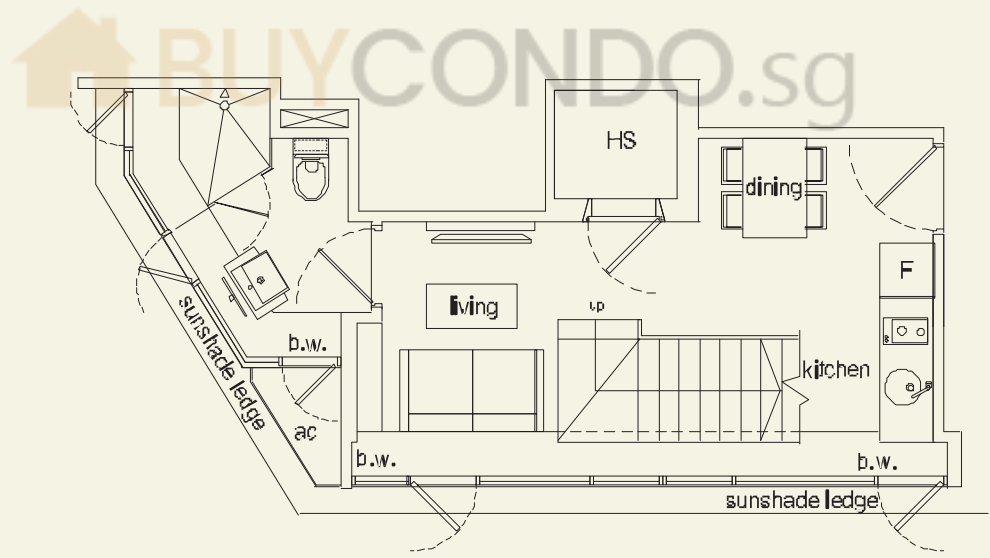

LOWER PENTHOUSE

TYPE PH C2

2+1 bdrm

94 sq m

#11-06

UPPER PENTHOUSE

LOWER PENTHOUSE

UPPER PENTHOUSE

LOWER PENTHOUSE