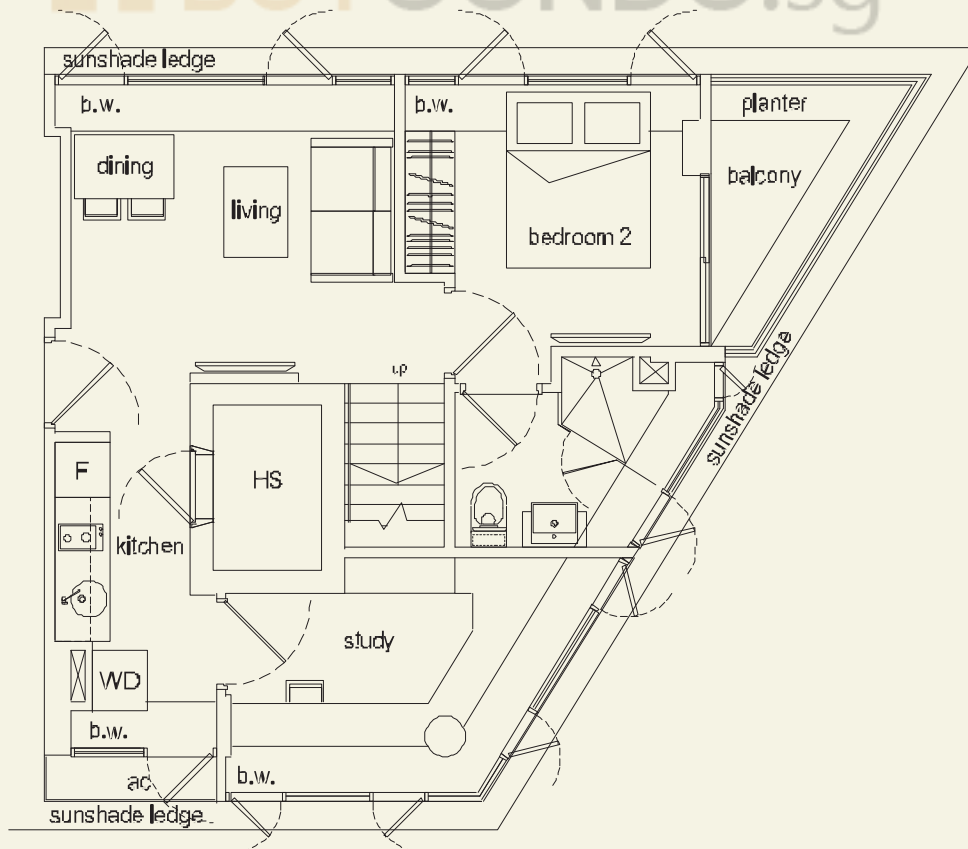

- #02-06
- #03-06
- #04-06
- #05-06
- #06-06
- #07-06
- #08-06
- #09-06
- #10-06

TYPE D1 | Studio | 31 sq m

- #02-04
- #03-04
- #04-04
- #05-04
- #06-04
- #07-04
- #08-04
- #09-04
- #10-04

UPPER PENTHOUSE

LOWER PENTHOUSE

TYPE PH C2

2+1 bdrm

94 sq m

#11-06

UPPER PENTHOUSE

LOWER PENTHOUSE

UPPER PENTHOUSE

LOWER PENTHOUSE