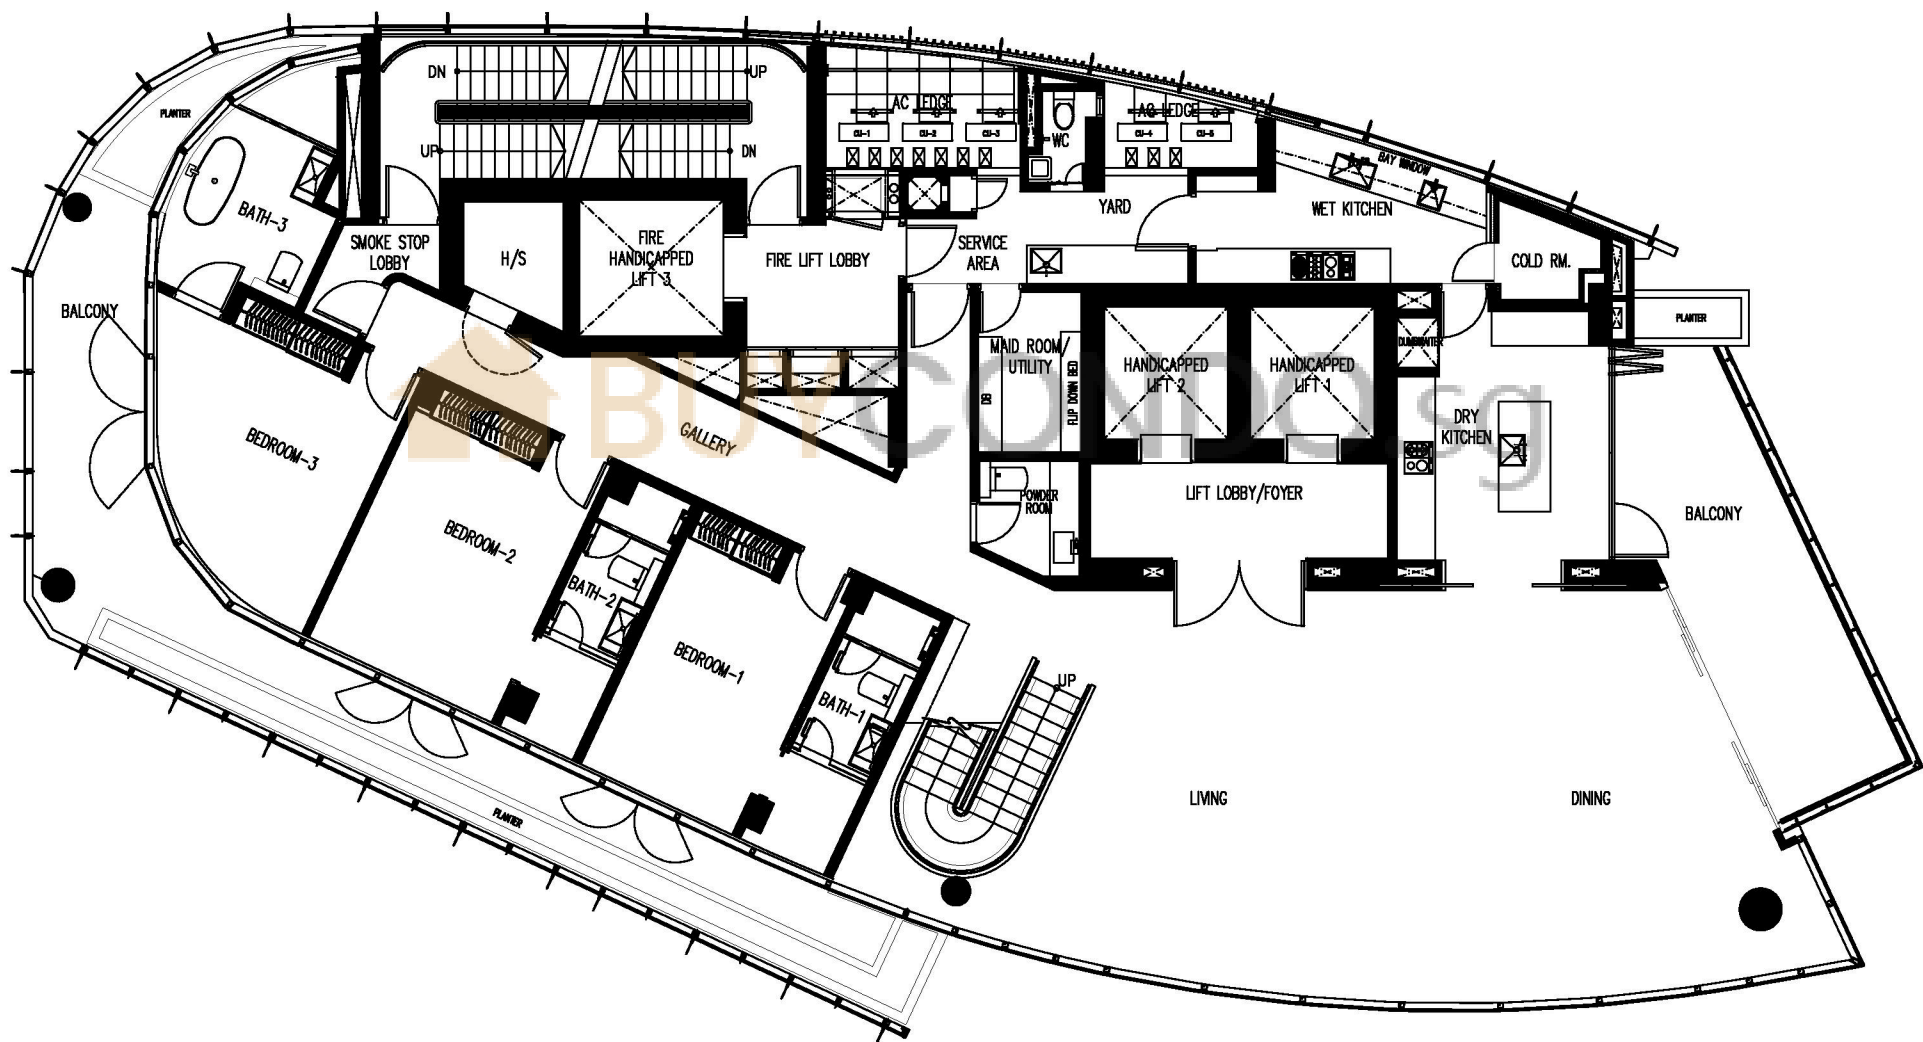

## EXECUTIVE PENTHOUSE

顶层豪宅

LOWER LEVEL - PLAN

第一层图

#32-01

Disclaimer: The plan is solely for illustration of space only, as it is not reflected in BP approved plans. Plan is subject to any amendments as may be approved by the relevant authorities.  
注: 上述构图须经相关法定机构审核, 故或需进行修改。

## EXECUTIVE PENTHOUSE

顶层豪宅

ROOF TERRACE - PLAN

顶楼平台图

#32-01

Disclaimer: The plan is solely for illustration of space only, as it is not reflected in BP approved plans. Plan is subject to any amendments as may be approved by the relevant authorities.  
注: 上述构图须经相关法定机构审核, 故或需进行修改。