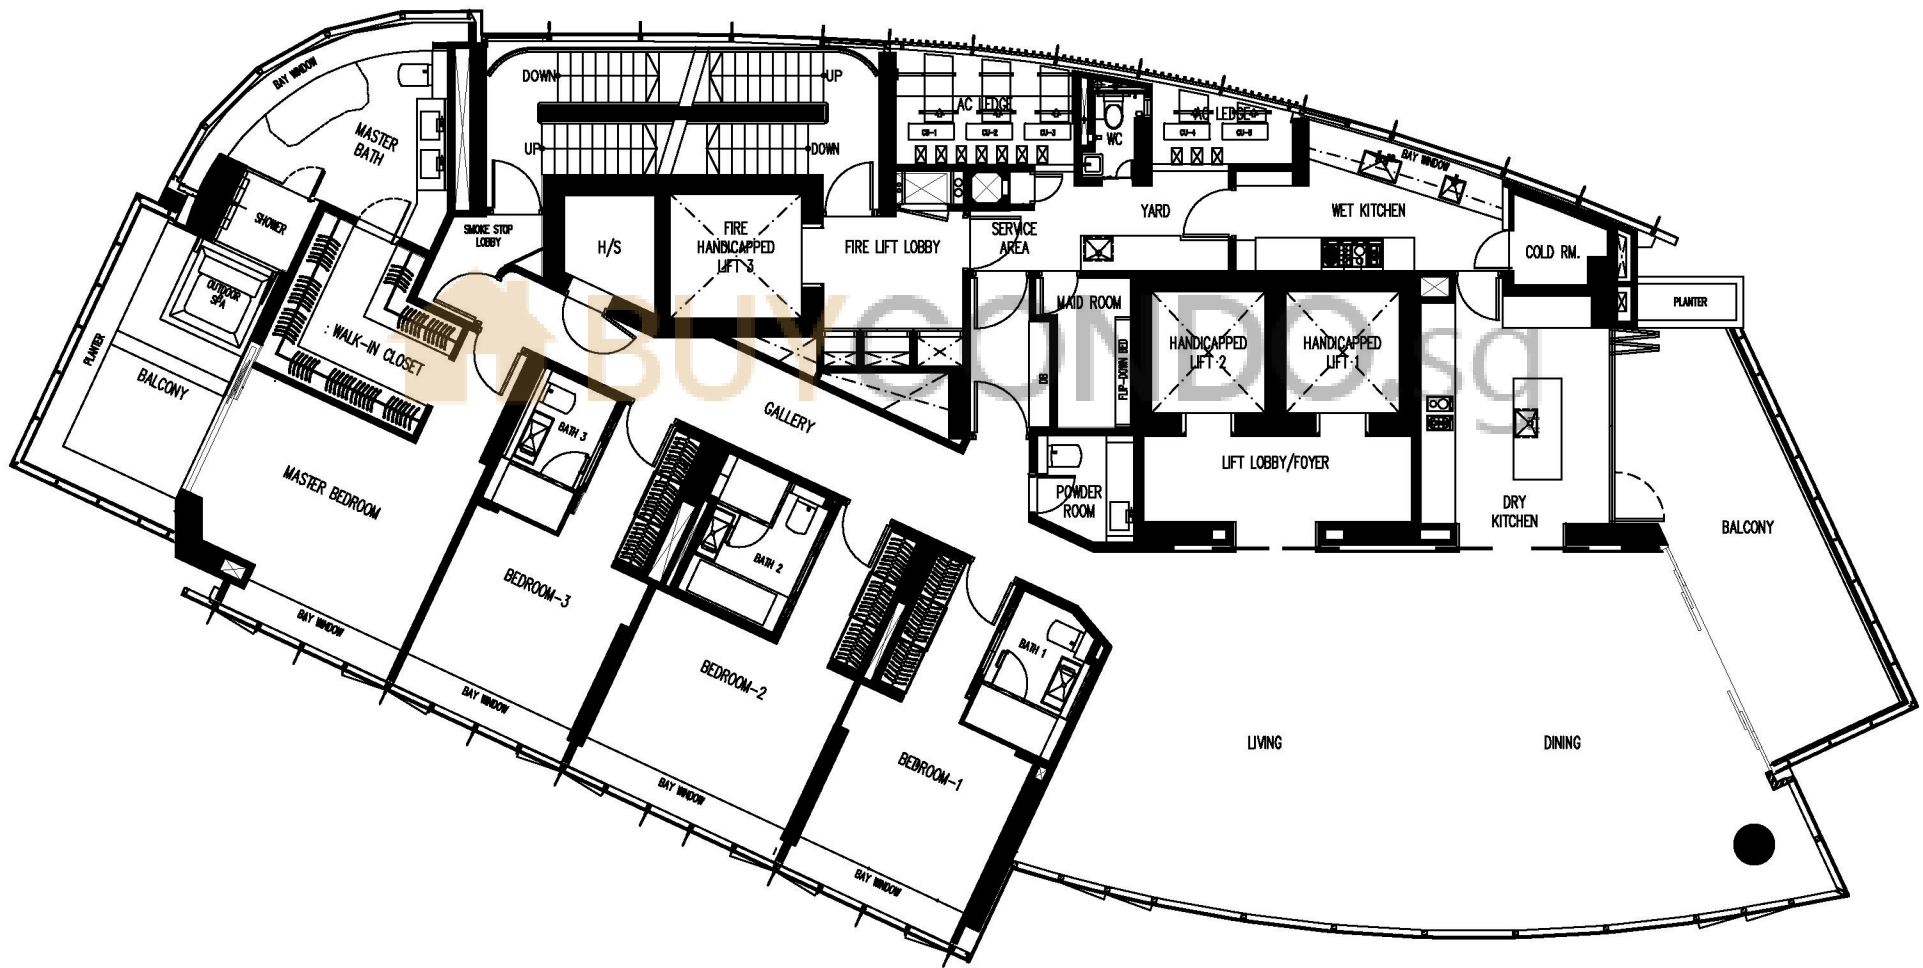

## EXECUTIVE PENTHOUSE

顶层豪宅

LOWER LEVEL - PLAN

第一层图

#32-01

Disclaimer: The plan is solely for illustration of space only, as it is not reflected in BP approved plans. Plan is subject to any amendments as may be approved by the relevant authorities.  
注: 上述构图须经相关法定机构审核, 故或需进行修改。

## EXECUTIVE PENTHOUSE

顶层豪宅

ROOF TERRACE - PLAN

顶楼平台图

#32-01

Disclaimer: The plan is solely for illustration of space only, as it is not reflected in BP approved plans. Plan is subject to any amendments as may be approved by the relevant authorities.  
注: 上述构图须经相关法定机构审核, 故或需进行修改。

# boulevard *vue*

#21-01

Disclaimer: The plan is solely for illustration of space only, as it is not reflected in BP approved plans. Plan is subject to any amendments as may be approved by the relevant authorities.  
注: 上述构图须经相关法定机构审核, 故或需进行修改。

# boulevard *vue*

#13-01, #14-01, #20-01, #23-01, #24-01, #25-01, #27-01, #28-01

Disclaimer: The plan is solely for illustration of space only, as it is not reflected in BP approved plans. Plan is subject to any amendments as may be approved by the relevant authorities.  
注: 上述构图须经相关法定机构审核, 故或需进行修改。