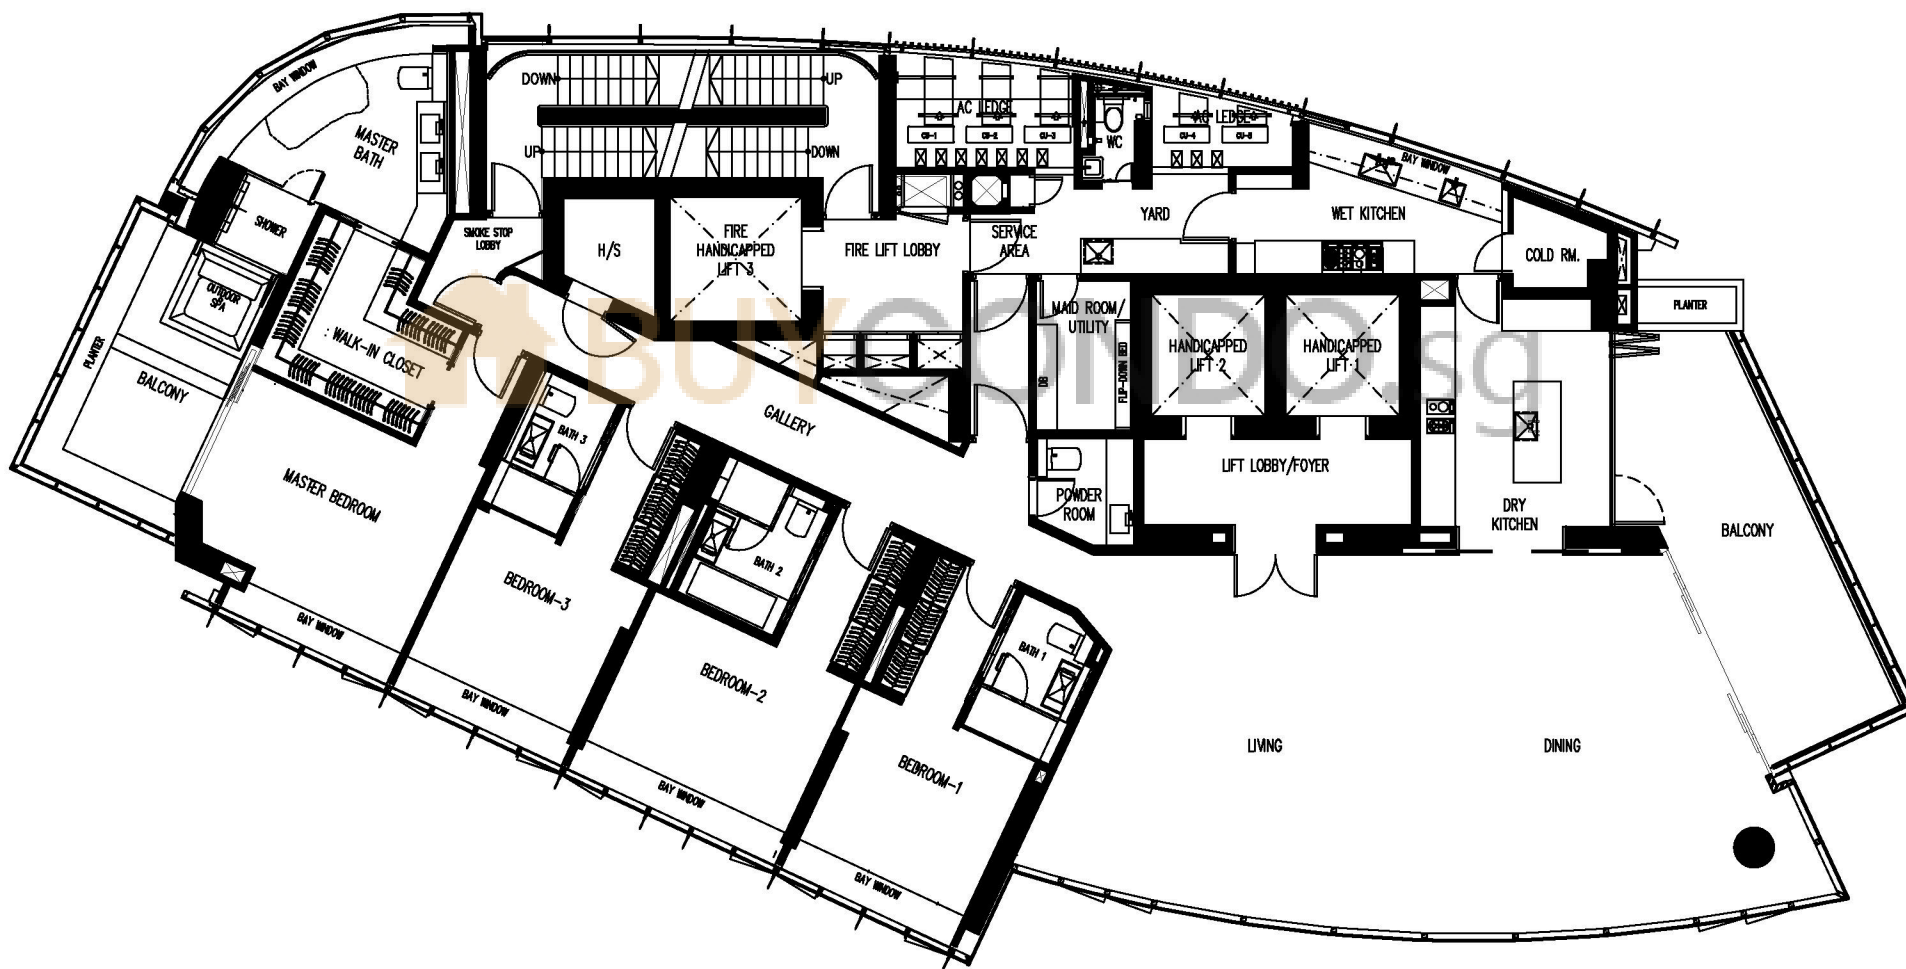

## EXECUTIVE PENTHOUSE

顶层豪宅

LOWER LEVEL - PLAN

第一层图

#32-01

Disclaimer: The plan is solely for illustration of space only, as it is not reflected in BP approved plans. Plan is subject to any amendments as may be approved by the relevant authorities.  
注: 上述构图须经相关法定机构审核, 故或需进行修改。

## EXECUTIVE PENTHOUSE

顶层豪宅

ROOF TERRACE - PLAN

顶楼平台图

#32-01

Disclaimer: The plan is solely for illustration of space only, as it is not reflected in BP approved plans. Plan is subject to any amendments as may be approved by the relevant authorities.  
注: 上述构图须经相关法定机构审核, 故或需进行修改。

# boulevard *vue*

#21-01

Disclaimer: The plan is solely for illustration of space only, as it is not reflected in BP approved plans. Plan is subject to any amendments as may be approved by the relevant authorities.  
注: 上述构图须经相关法定机构审核, 故或需进行修改。

# boulevard *vue*

#13-01, #14-01, #20-01, #23-01, #24-01, #25-01, #27-01, #28-01

Disclaimer: The plan is solely for illustration of space only, as it is not reflected in BP approved plans. Plan is subject to any amendments as may be approved by the relevant authorities.  
注: 上述构图须经相关法定机构审核, 故或需进行修改。