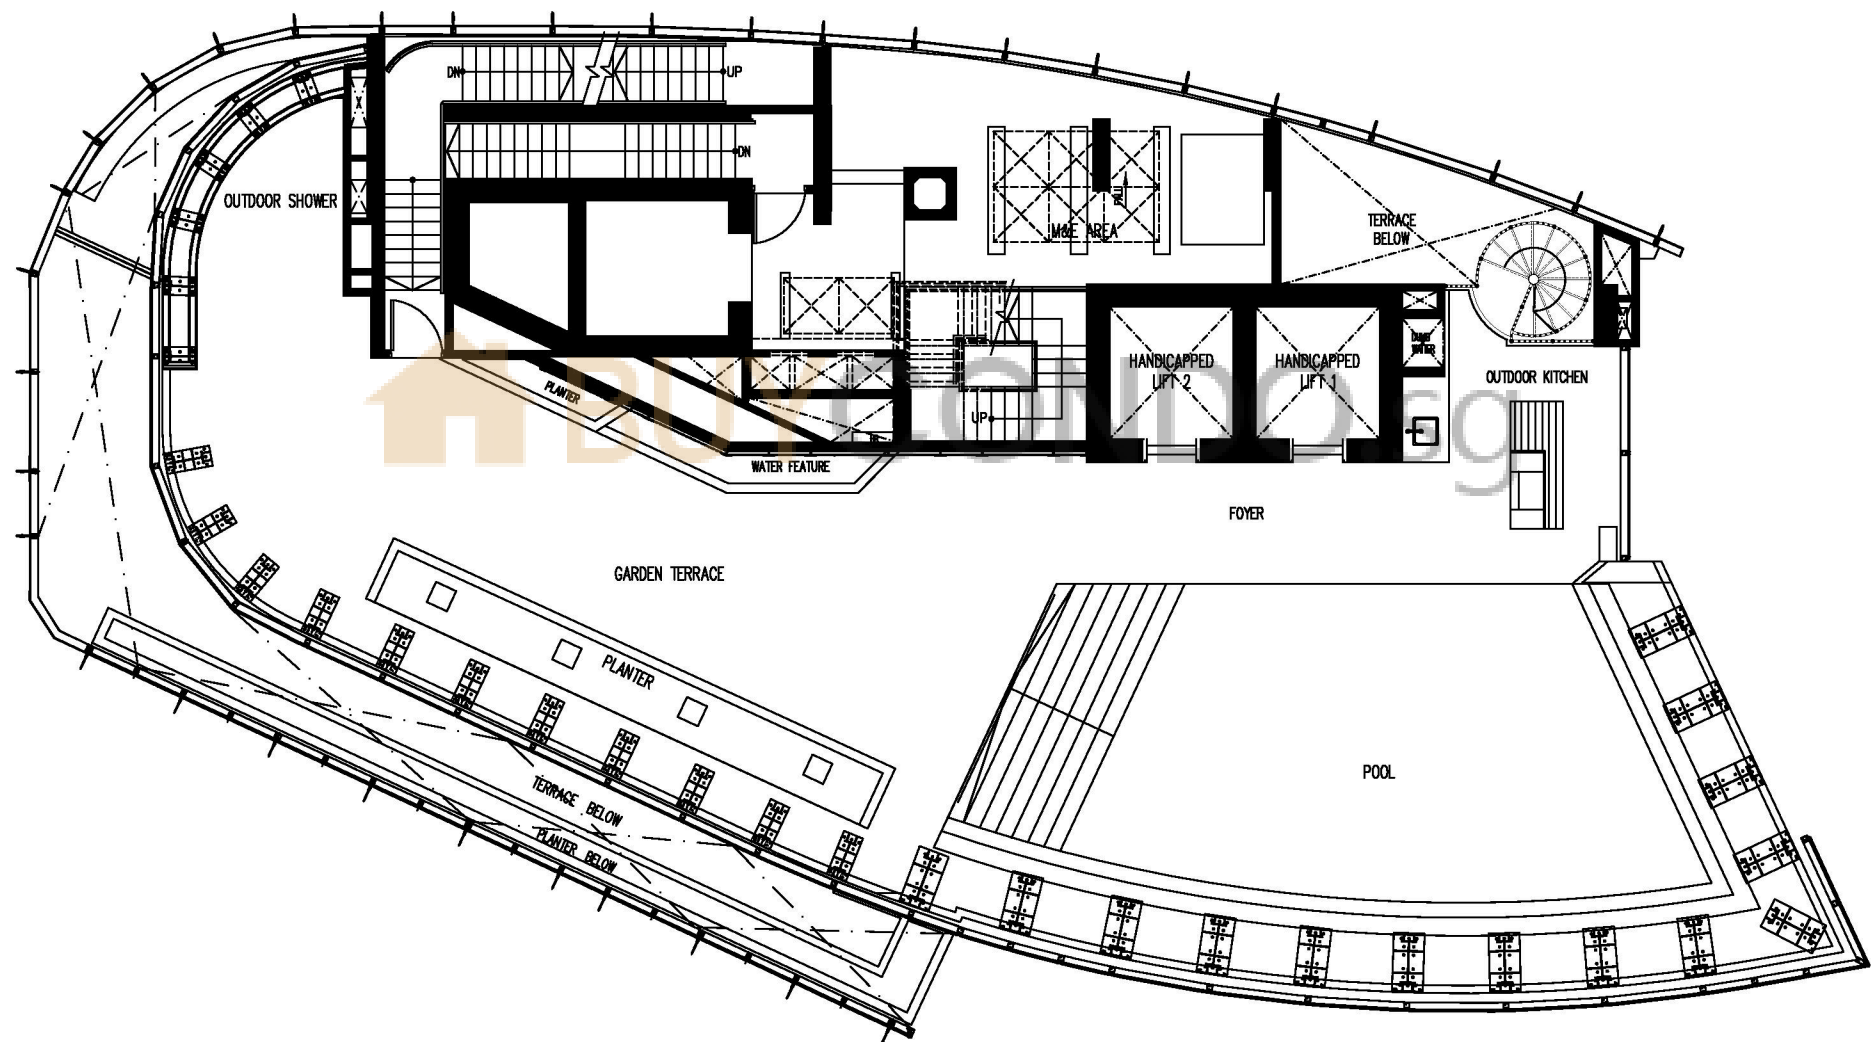

## EXECUTIVE PENTHOUSE

顶层豪宅

LOWER LEVEL - PLAN

第一层图

#32-01

Disclaimer: The plan is solely for illustration of space only, as it is not reflected in BP approved plans. Plan is subject to any amendments as may be approved by the relevant authorities.  
注: 上述构图须经相关法定机构审核, 故或需进行修改。

## EXECUTIVE PENTHOUSE

顶层豪宅

ROOF TERRACE - PLAN

顶楼平台图

#32-01

Disclaimer: The plan is solely for illustration of space only, as it is not reflected in BP approved plans. Plan is subject to any amendments as may be approved by the relevant authorities.  
注: 上述构图须经相关法定机构审核, 故或需进行修改。