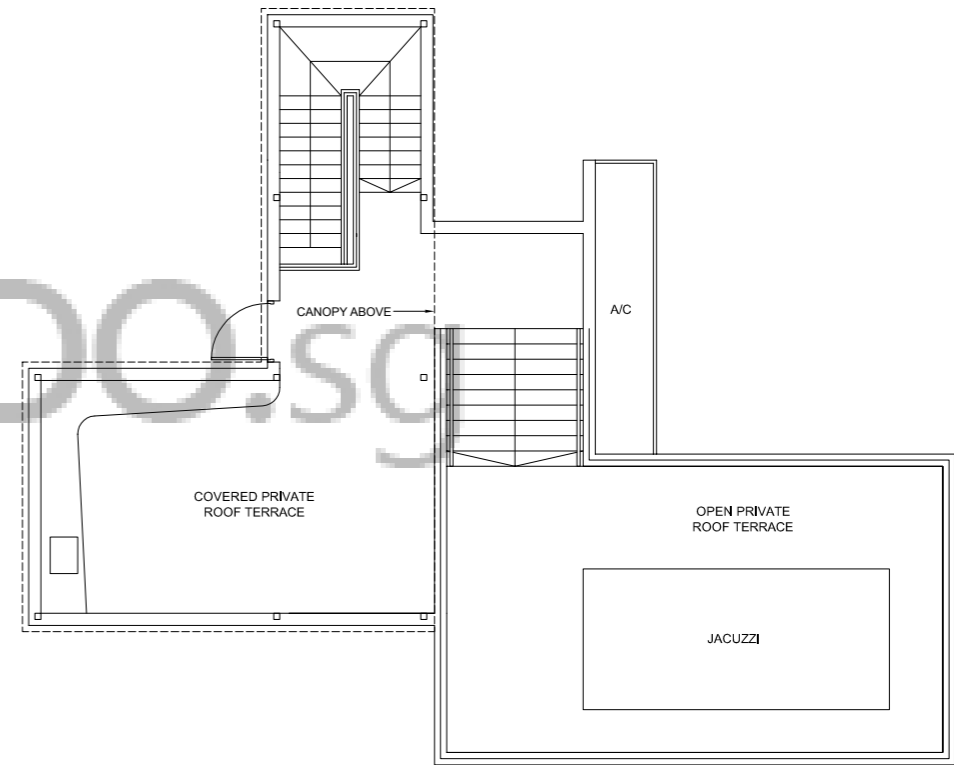

LOWER PLAN

UPPER PLAN

PENTHOUSE (DUPLEX)

TYPE **G2**
296 sqm / 3,186 sqft
#30-12

LOWER PLAN

UPPER PLAN

PENTHOUSE (DUPLEX)

TYPE G3
301 sqm / 3,240 sqft
#30-01