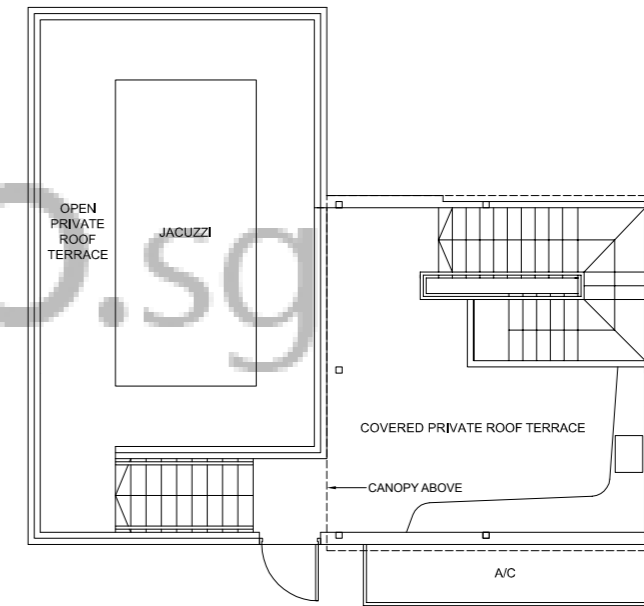

LOWER PLAN

UPPER PLAN

PENTHOUSE (DUPLEX)

TYPE **G4**
281 sqm / 3,025 sqft
#30-05

LOWER PLAN

UPPER PLAN