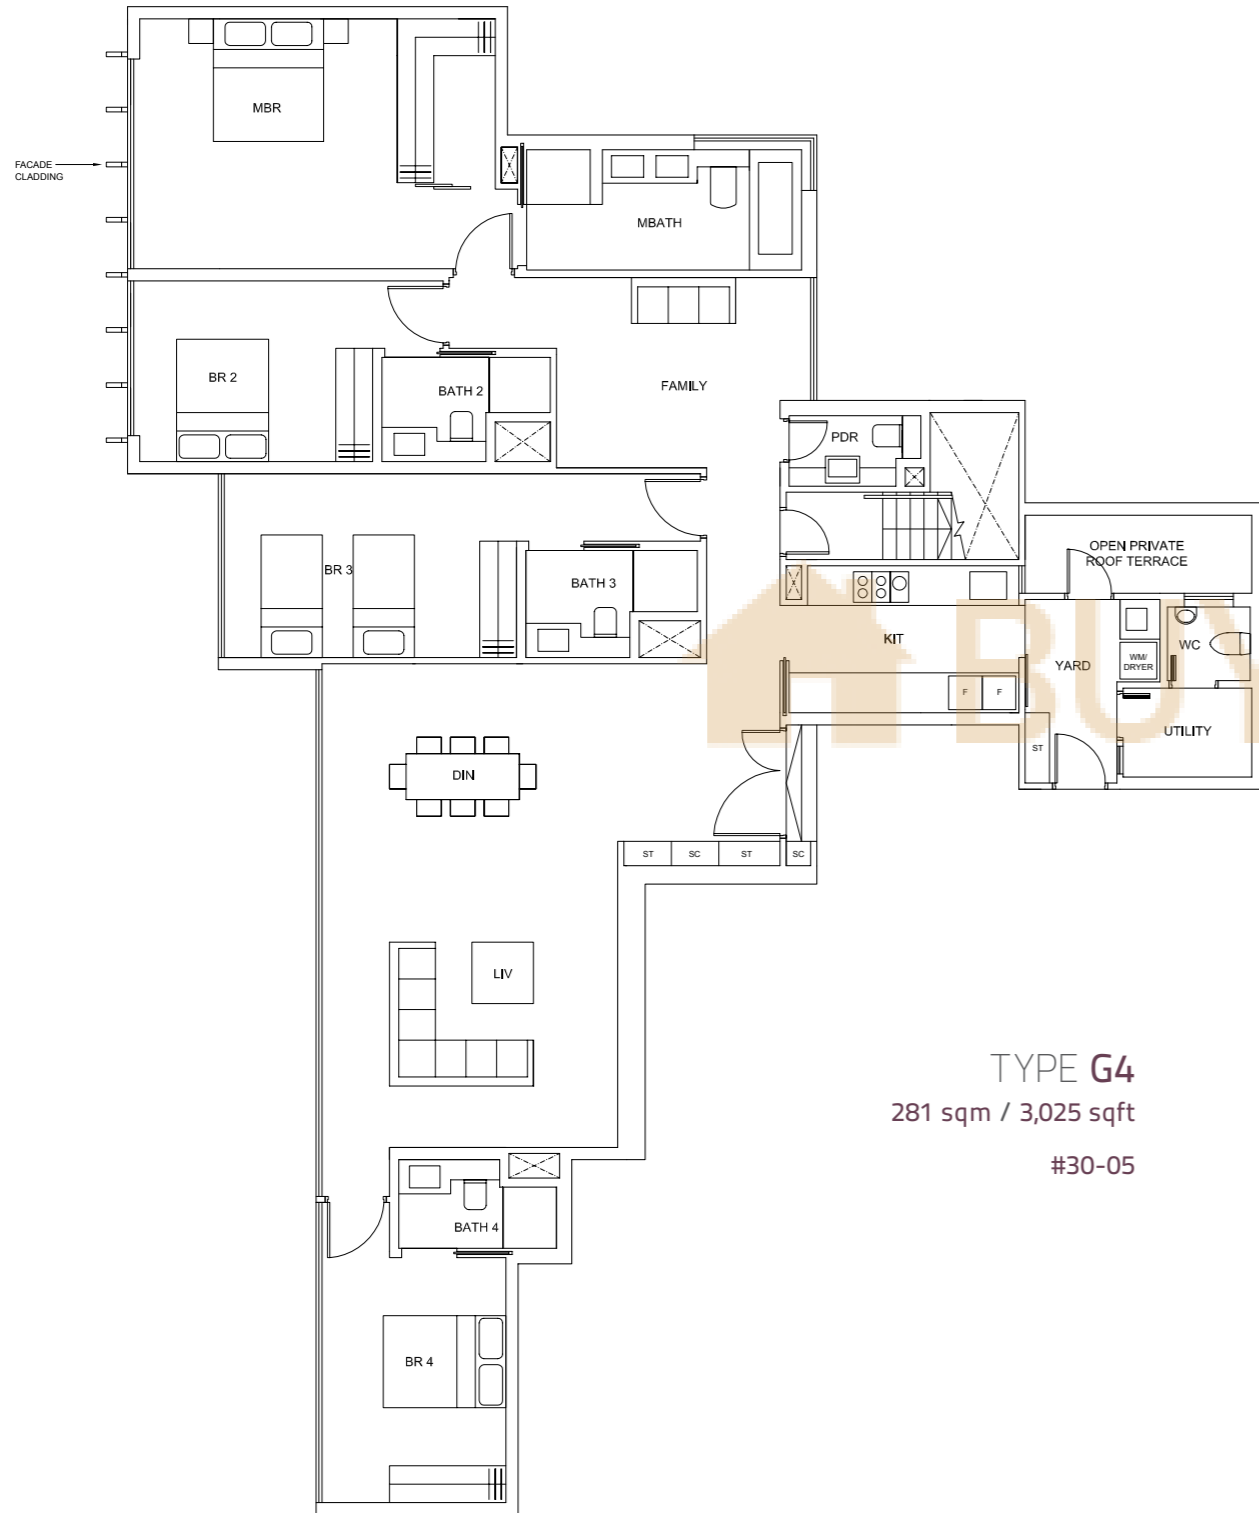

PENTHOUSE (DUPLEX)

TYPE **G4**
281 sqm / 3,025 sqft
#30-05

LOWER PLAN