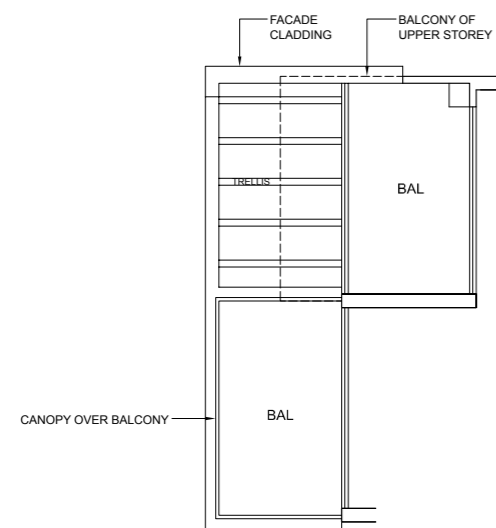

TYPE B2(b)
72 sqm / 775 sqft

#18-04 #26-04