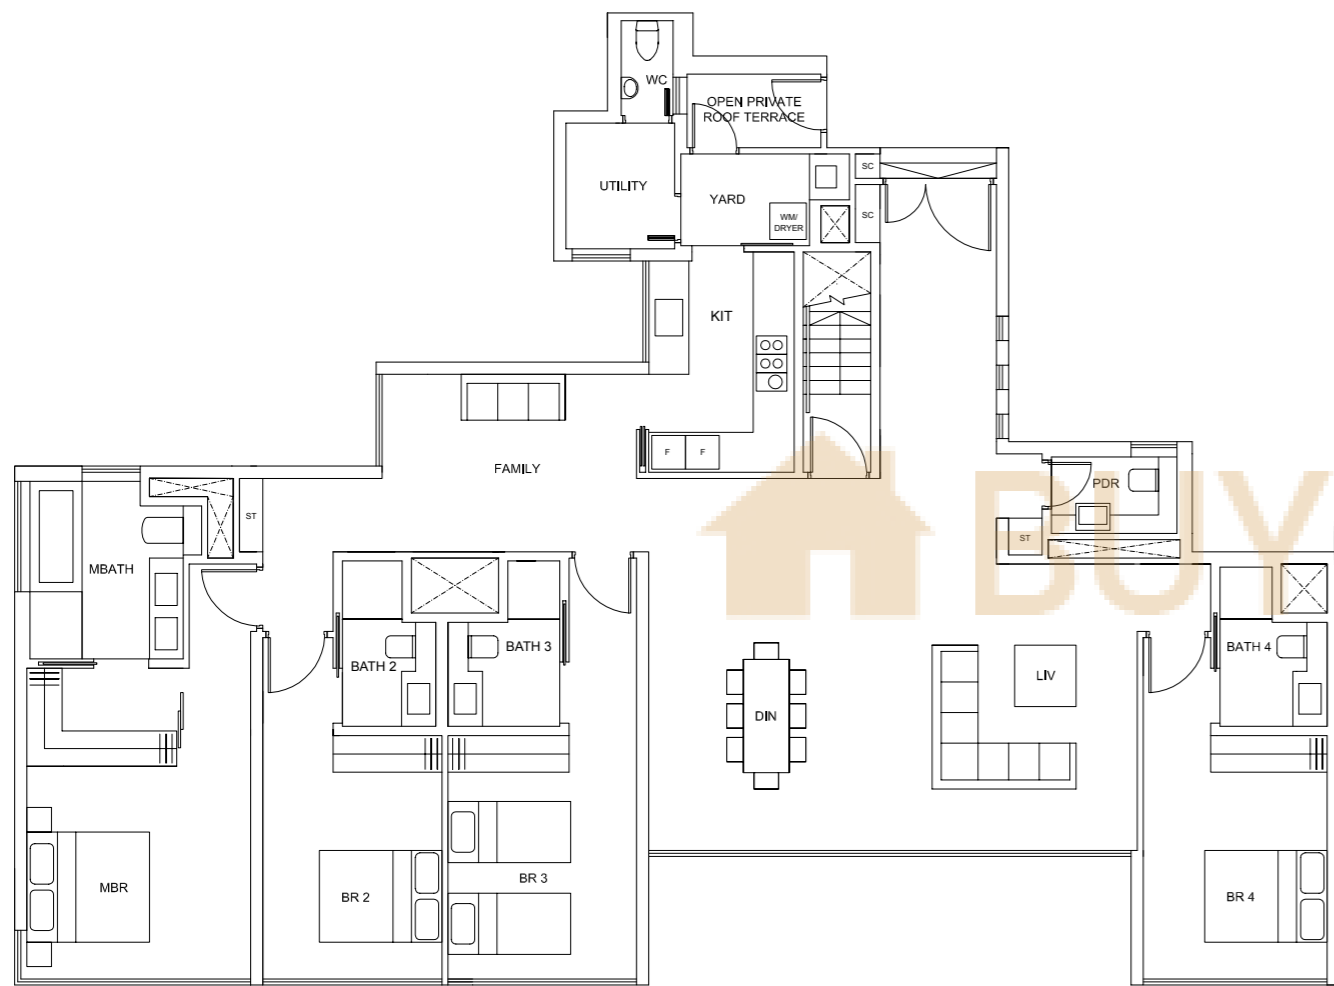

LOWER PLAN

UPPER PLAN

PENTHOUSE (DUPLEX)

TYPE **G2**
296 sqm / 3,186 sqft
#30-12

LOWER PLAN

UPPER PLAN

PENTHOUSE (DUPLEX)

TYPE G3
301 sqm / 3,240 sqft
#30-01