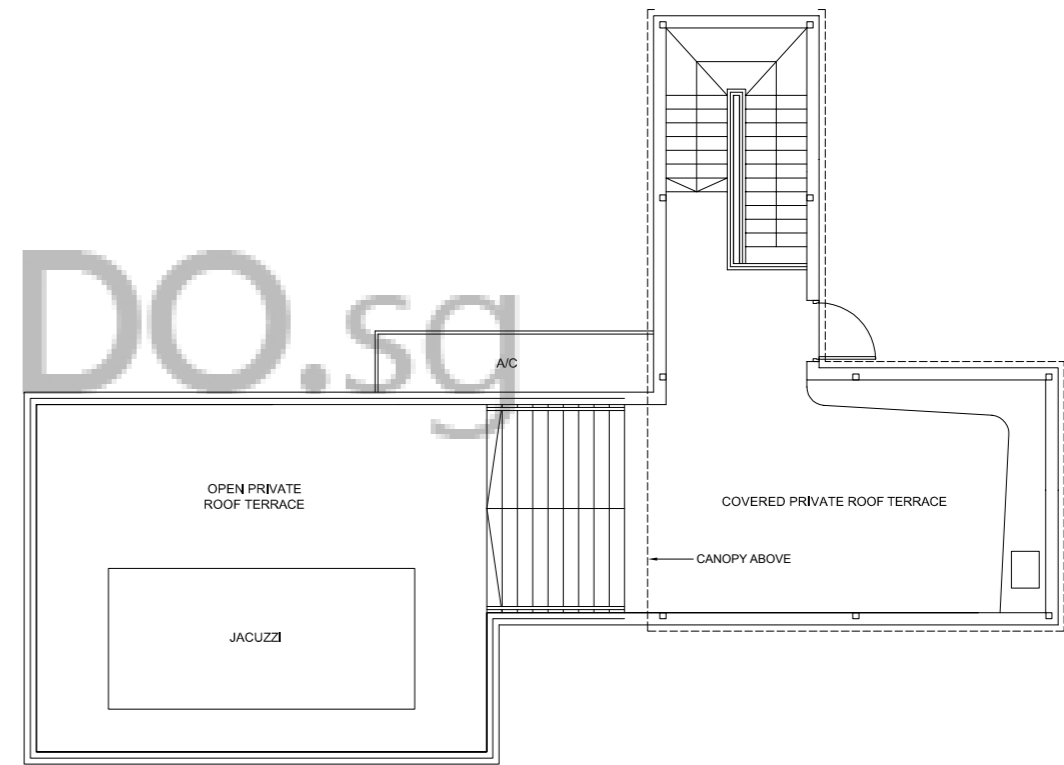

LOWER PLAN

UPPER PLAN

PENTHOUSE (DUPLEX)

TYPE **G2**
296 sqm / 3,186 sqft
#30-12

LOWER PLAN

UPPER PLAN

PENTHOUSE (DUPLEX)

TYPE G3
301 sqm / 3,240 sqft
#30-01