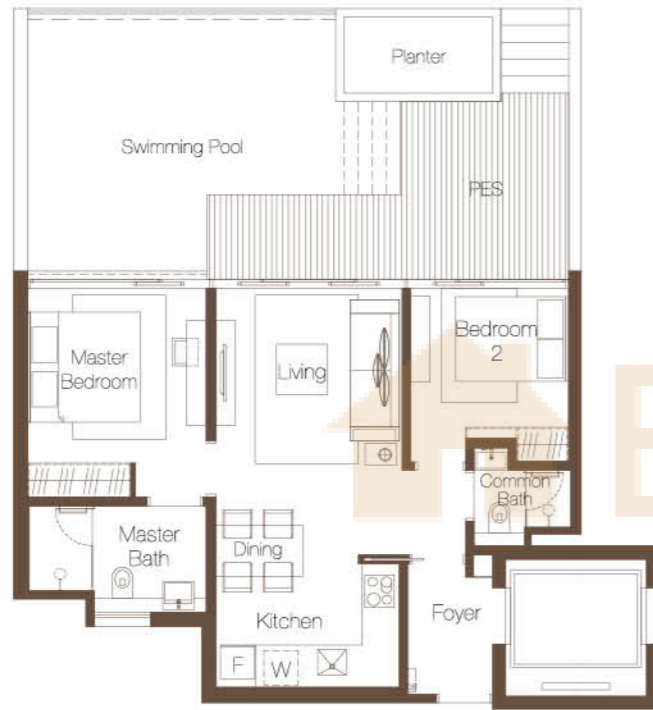

Type B1G

2-Bedroom (Ground Level)

883 sqft

#01-05

1 unit

#02-05

#03-05

2 units

754 sqft

Type B1

2-Bedroom

BUYCONDO.SG

Type B2G

2-Bedroom (Ground Level)

1,217 sqft

#01-06
#01-08
#01-10
#01-12
4 units

#02-06 #03-06
#02-08 #03-08
#02-10 #03-10
#02-12 #03-12
8 units

840 sqft

Type B2

2-Bedroom

BUYCONDO.SG

Type B3G

2-Bedroom (Ground Level)

1,217 sqft

#01-07
#01-09
#01-11
3 units

Type B3

2-Bedroom

840 sqft

#02-07 #03-07
#02-09 #03-09
#02-11 #03-11
6 units

Type B4G

2-Bedroom (Ground Level)

1,174 sqft