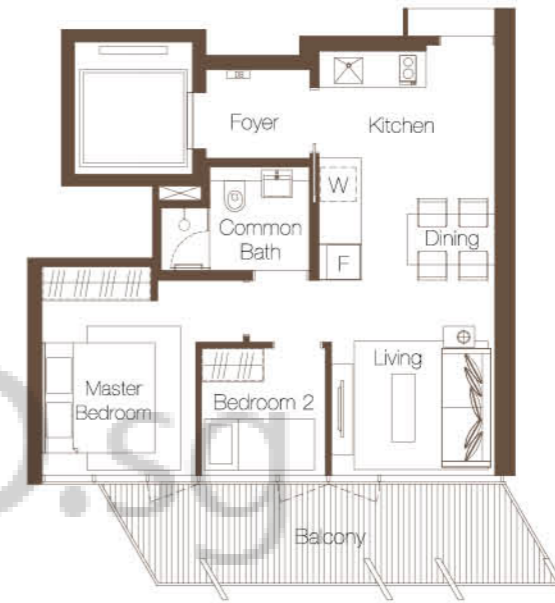

Type B1G

2-Bedroom (Ground Level)

883 sqft

#01-05

1 unit

#02-05

#03-05

2 units

754 sqft

Type B1

2-Bedroom

BUYCONDO.SG

Type B2G

2-Bedroom (Ground Level)

1,217 sqft

#01-06
#01-08
#01-10
#01-12
4 units

#02-06 #03-06
#02-08 #03-08
#02-10 #03-10
#02-12 #03-12
8 units

840 sqft

Type B2

2-Bedroom

BUYCONDO.SG

Type B3G

2-Bedroom (Ground Level)

1,217 sqft

#01-01

1 unit

Type D1G

4-Bedroom (Ground Level)

1,960 sqft

#01-02

#01-03

#01-04