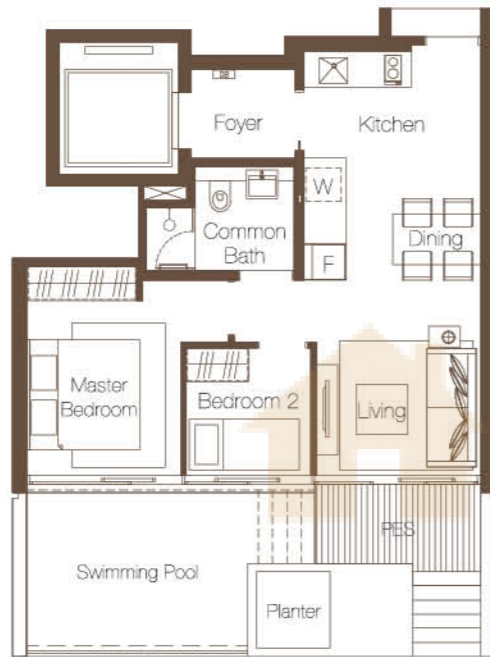

Type B1G

2-Bedroom (Ground Level)

883 sqft

#01-05

1 unit

#02-05

#03-05

2 units

754 sqft

Type B1

2-Bedroom

BUYCONDO.SG

Type B2G

2-Bedroom (Ground Level)

1,217 sqft

#01-06
#01-08
#01-10
#01-12
4 units

#02-06 #03-06
#02-08 #03-08
#02-10 #03-10
#02-12 #03-12
8 units

840 sqft

Type B2

2-Bedroom

BUYCONDO.SG

Type B3G

2-Bedroom (Ground Level)

1,217 sqft

#01-01

1 unit

Type D1G

4-Bedroom (Ground Level)

1,960 sqft

#01-02

#01-03

#01-04