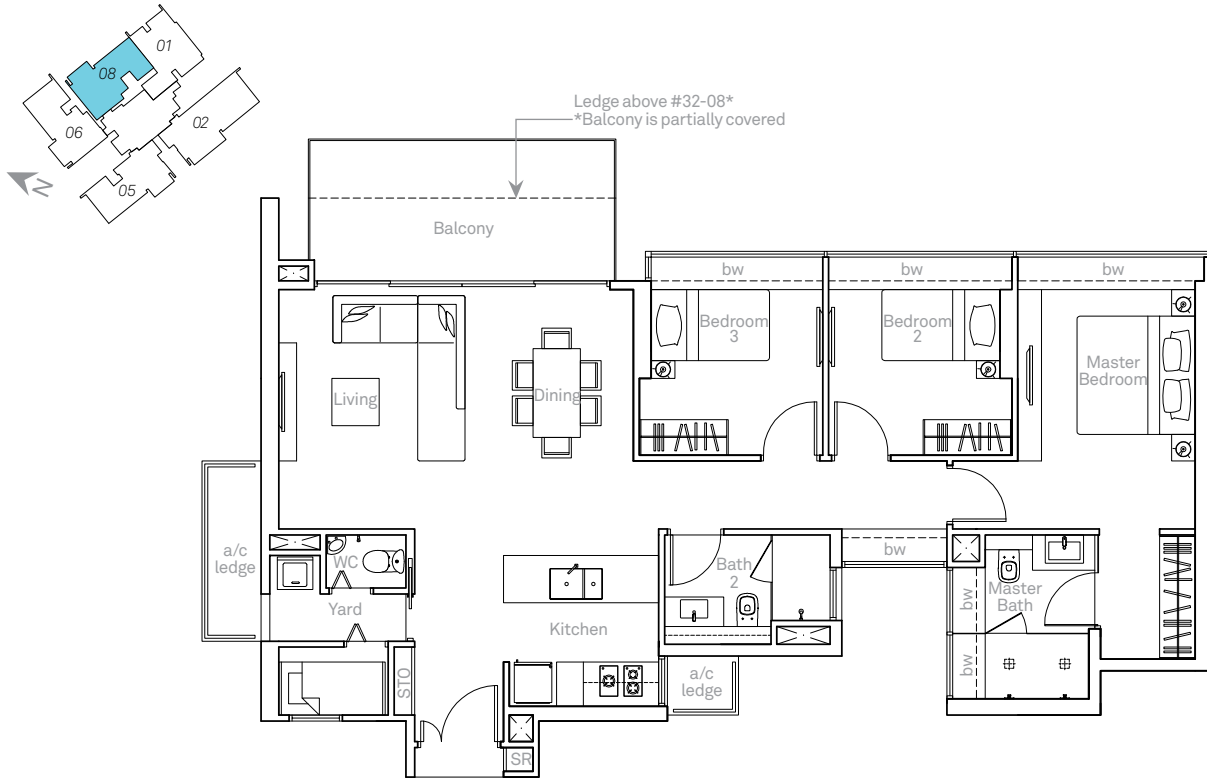

132 sq m (1,421 sq ft)

#26-06 to #34-06

3-BEDROOM APARTMENT

TYPE C4

129 sq m (1,389 sq ft)

#26-08 to #32-08

4-BEDROOM APARTMENT

TYPE D1

177 sq m (1,905 sq ft)

#26-02 to #34-02

 BUYCONDO.sg SKY VILLA

SKY VILLA

TYPE SKV 1

284 sq m (3,057 sq ft)

#35-02

Upper Level

Lower Level

Upper Level

Lower Level