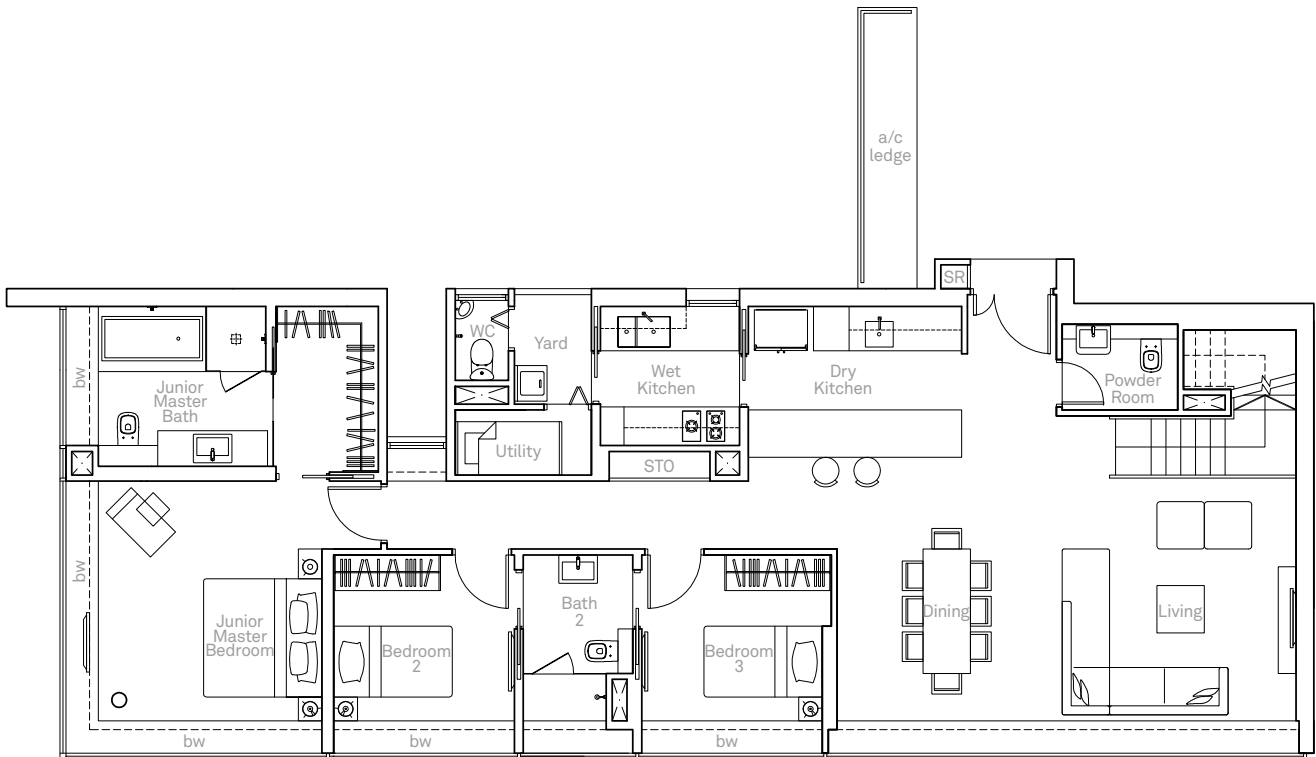

177 sq m (1,905 sq ft)

#26-02 to #34-02

 BUYCONDO.sg SKY VILLA

SKY VILLA

TYPE SKV 1

284 sq m (3,057 sq ft)

#35-02

Upper Level

Lower Level

Upper Level

Lower Level

SKY VILLA

TYPE SKV 3

281 sq m (3,025 sq ft)

#35-06

Upper Level

Lower Level

Upper Level

Lower Level