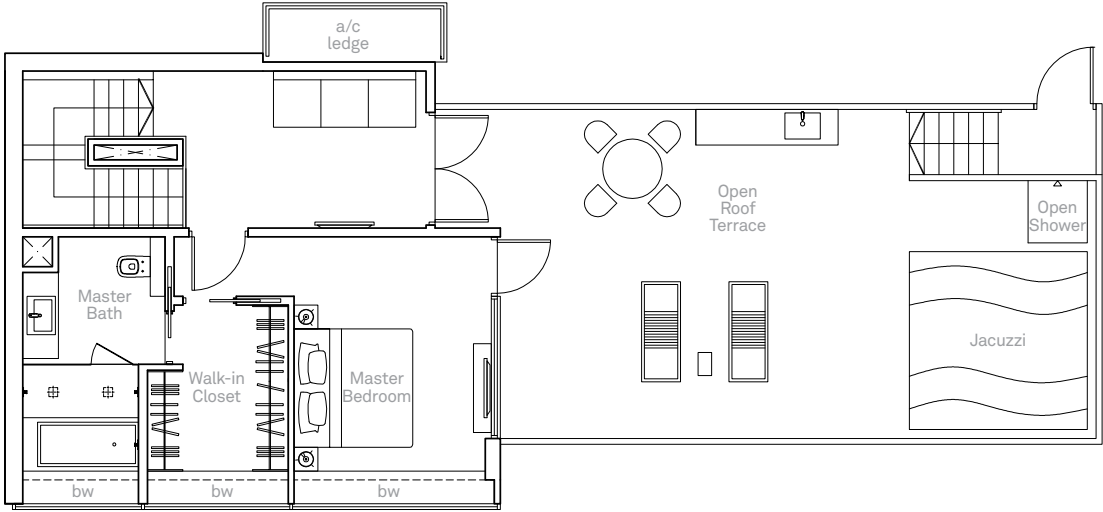

177 sq m (1,905 sq ft)

#26-02 to #34-02

 BUYCONDO.sg SKY VILLA

SKY VILLA

TYPE SKV 1

284 sq m (3,057 sq ft)

#35-02

Upper Level

Lower Level

Upper Level

Lower Level

SKY VILLA

TYPE SKV 3

281 sq m (3,025 sq ft)

#35-06

Upper Level

Lower Level

Upper Level

Lower Level