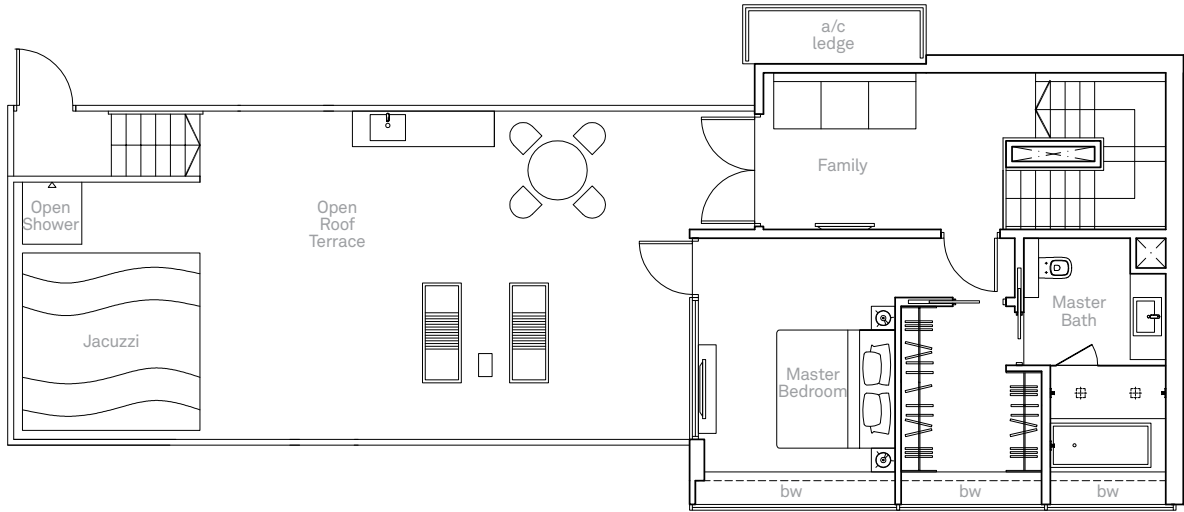

177 sq m (1,905 sq ft)

#26-02 to #34-02

 BUYCONDO.sg SKY VILLA

SKY VILLA

TYPE SKV 1

284 sq m (3,057 sq ft)

#35-02

Upper Level

Lower Level

Upper Level

Lower Level

SKY VILLA

TYPE SKV 3

281 sq m (3,025 sq ft)

#35-06

Upper Level

Lower Level

Upper Level

Lower Level