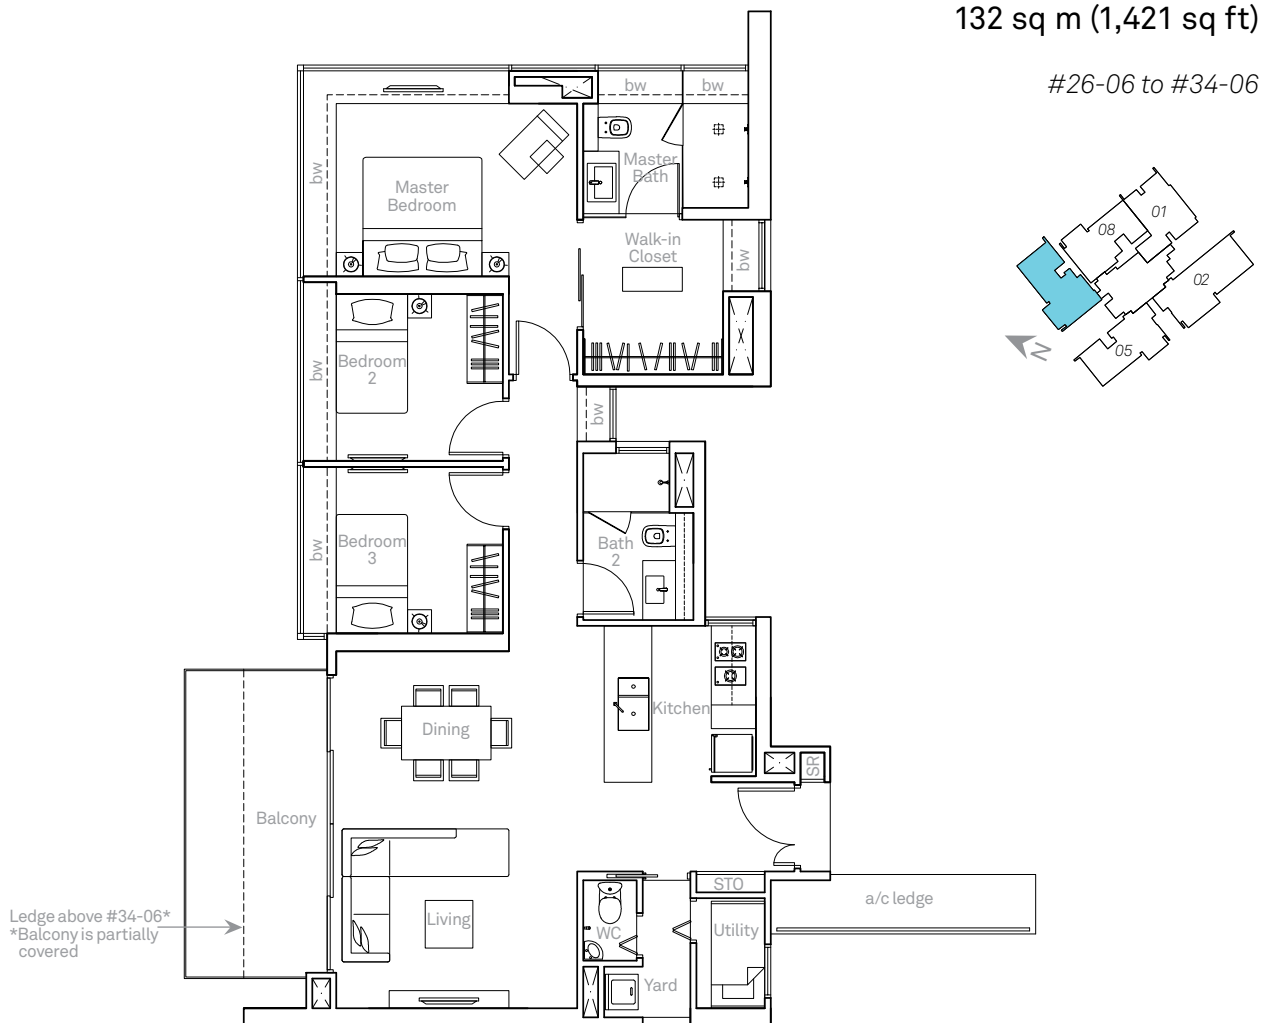

#05-06 to #23-06

2-BEDROOM APARTMENT

TYPE B1

83 sq m (893 sq ft)

#05-02 to #13-02
#05-05 to #15-05 (Mirror Image)

Ledge above #13-02* & #15-05*
*Balcony is partially covered

TYPE B2

86 sq m (926 sq ft)

#05-07 to #23-07

Ledge above #23-07*
*Balcony is partially covered

2-BEDROOM APARTMENT

TYPE B3

84 sq m (904 sq ft)

#05-08 to #23-08

3-BEDROOM APARTMENT

TYPE C1

124 sq m (1,335 sq ft)

#05-01 to #32-01

3-BEDROOM APARTMENT

TYPE C2

137 sq m (1,475 sq ft)

#16-02 to #23-02
#18-05 to #32-05 (Mirror Image)

BUYCONDO.sg

TYPE C3

132 sq m (1,421 sq ft)

#26-06 to #34-06

3-BEDROOM APARTMENT

TYPE C4

129 sq m (1,389 sq ft)

#26-08 to #32-08

4-BEDROOM APARTMENT

TYPE D1