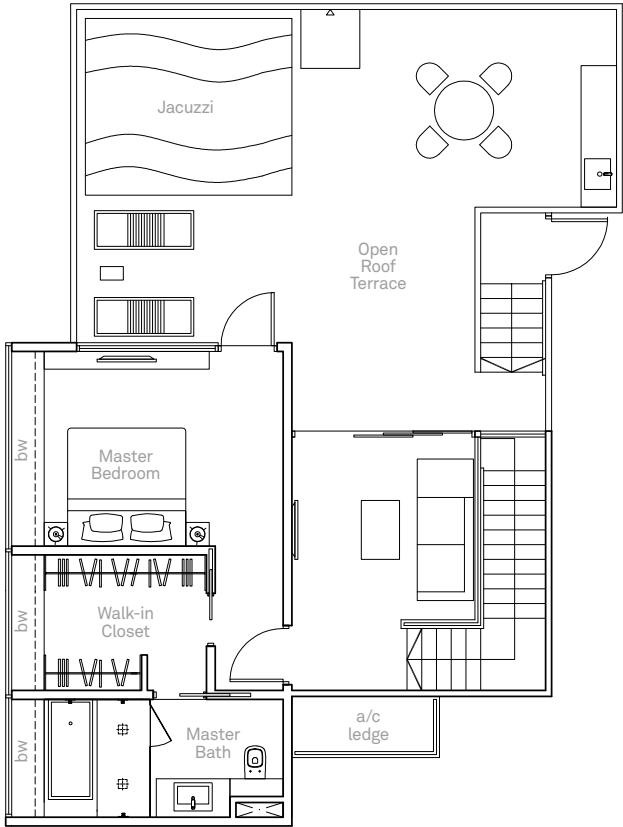

#05-06 to #23-06

2-BEDROOM APARTMENT

TYPE B1

83 sq m (893 sq ft)

#05-02 to #13-02
#05-05 to #15-05 (Mirror Image)

Ledge above #13-02* & #15-05*
*Balcony is partially covered

TYPE B2

86 sq m (926 sq ft)

Lower Level

Upper Level

Lower Level

SKY VILLA

TYPE SKV 3

281 sq m (3,025 sq ft)

#35-06

Upper Level

Lower Level

Upper Level

Lower Level