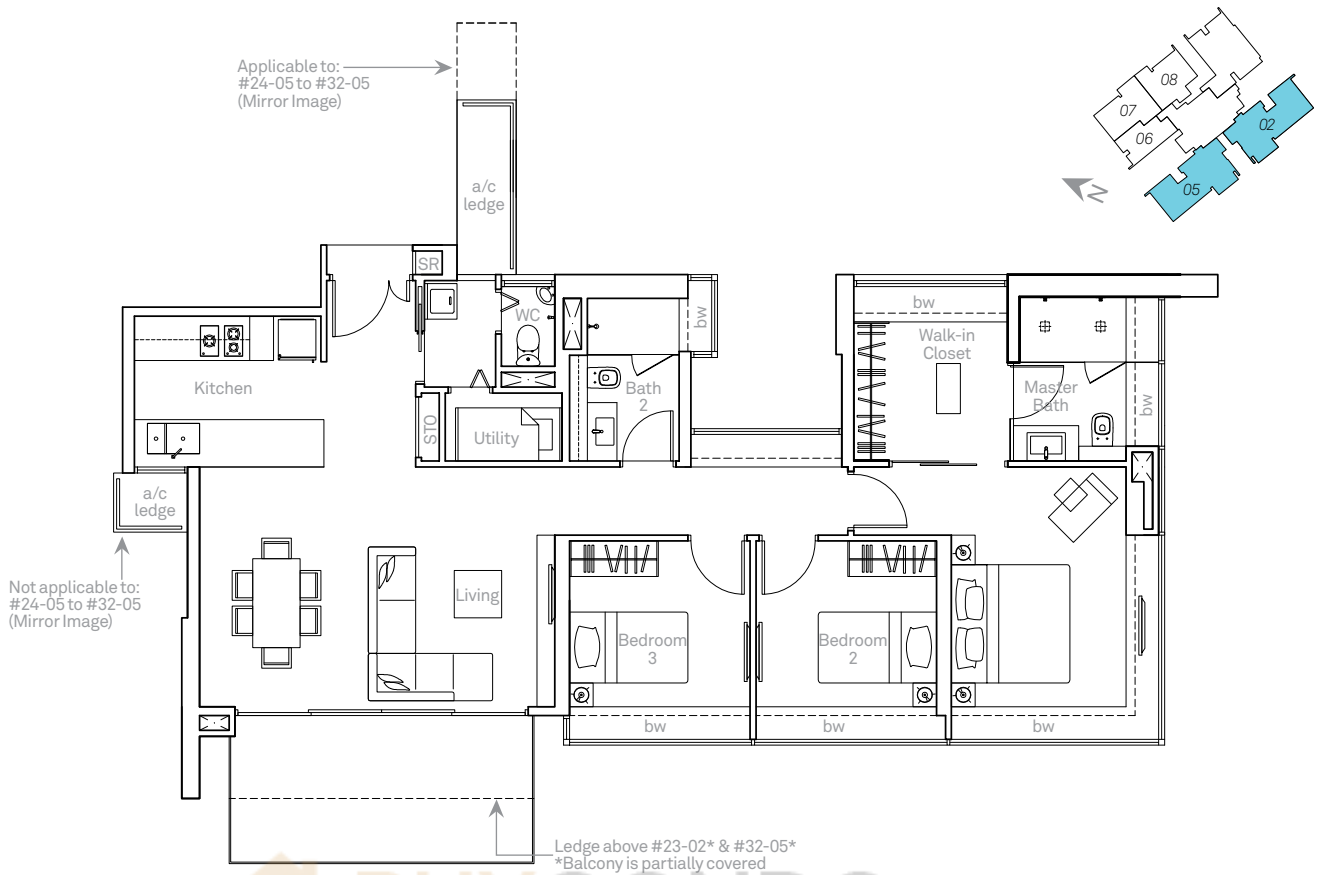

#05-06 to #23-06

2-BEDROOM APARTMENT

TYPE B1

83 sq m (893 sq ft)

#05-02 to #13-02
#05-05 to #15-05 (Mirror Image)

Ledge above #13-02* & #15-05*
*Balcony is partially covered

TYPE B2

86 sq m (926 sq ft)

#05-07 to #23-07

Ledge above #23-07*
*Balcony is partially covered

2-BEDROOM APARTMENT

TYPE B3

84 sq m (904 sq ft)

#05-08 to #23-08

3-BEDROOM APARTMENT

TYPE C1

124 sq m (1,335 sq ft)

#05-01 to #32-01

3-BEDROOM APARTMENT

TYPE C2

137 sq m (1,475 sq ft)

#16-02 to #23-02
#18-05 to #32-05 (Mirror Image)

BUYCONDO.sg

TYPE C3

132 sq m (1,421 sq ft)

#26-06 to #34-06

3-BEDROOM APARTMENT

TYPE C4

129 sq m (1,389 sq ft)

#26-08 to #32-08

4-BEDROOM APARTMENT

TYPE D1