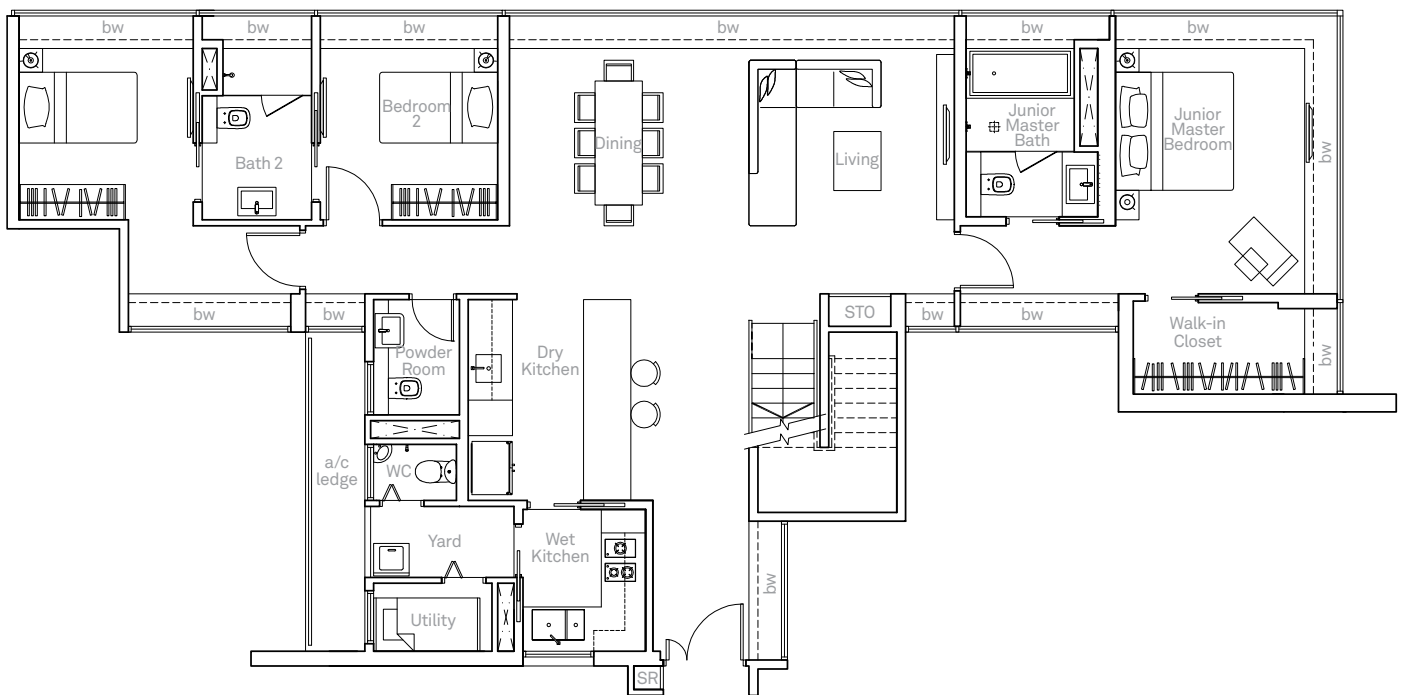

Lower Level

Upper Level

Lower Level

SKY VILLA

TYPE SKV 3

281 sq m (3,025 sq ft)

#35-06

Upper Level

Lower Level

Upper Level

Lower Level