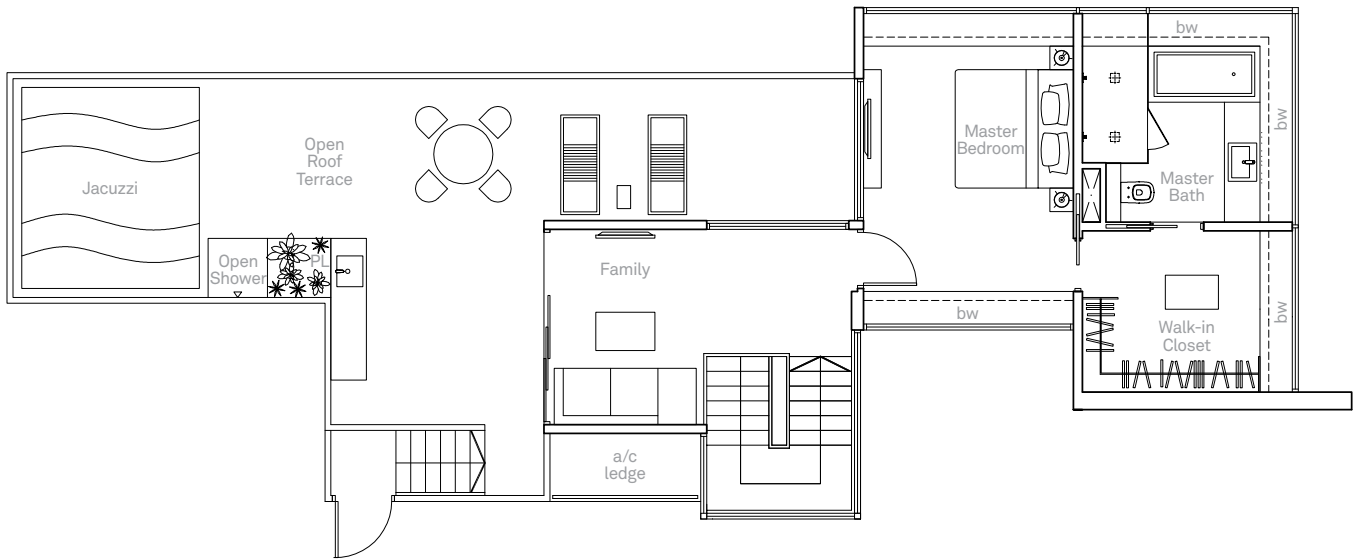

Lower Level

Upper Level

Lower Level

SKY VILLA

TYPE SKV 3

281 sq m (3,025 sq ft)

#35-06

Upper Level

Lower Level

Upper Level

Lower Level