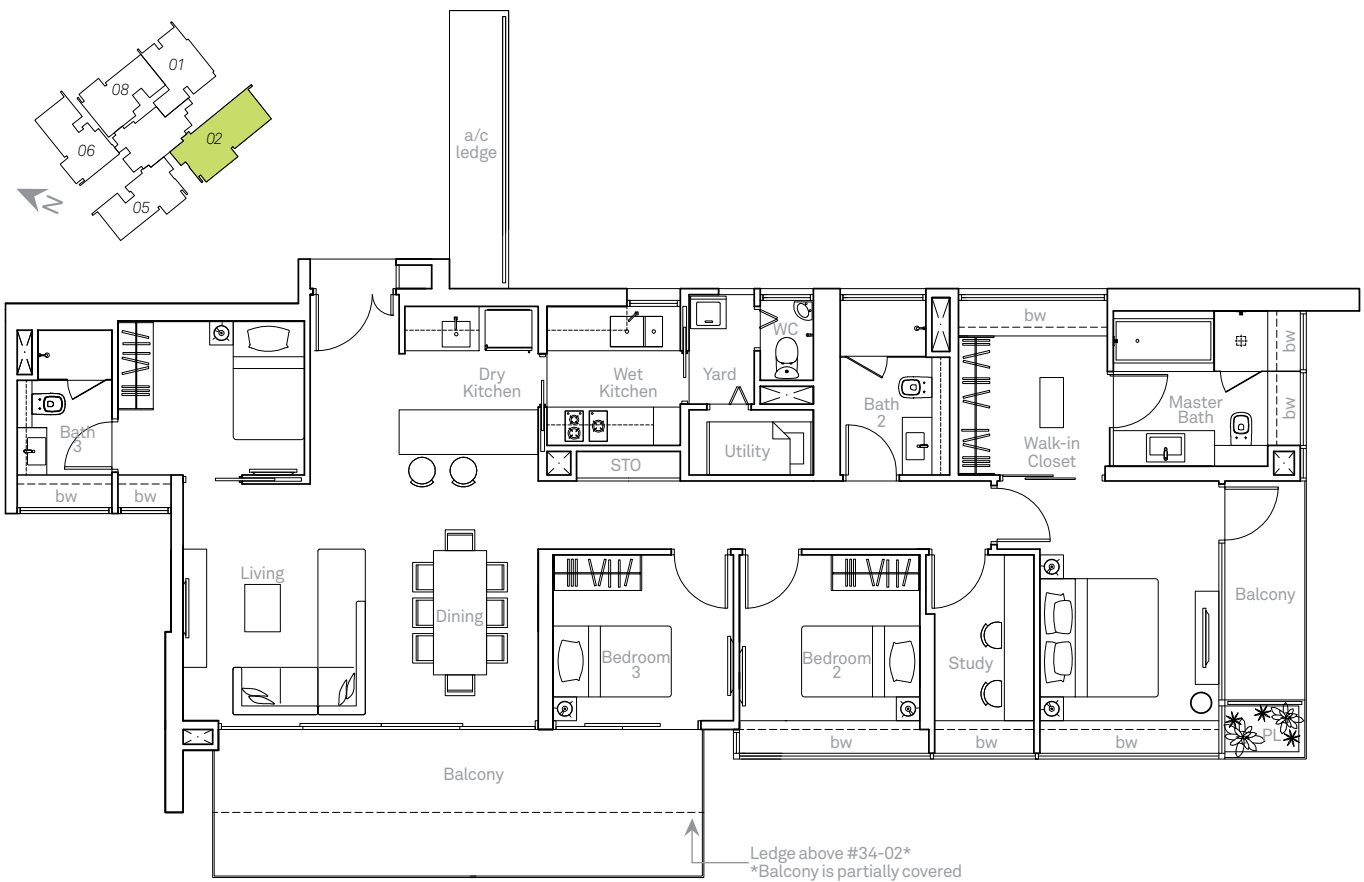

132 sq m (1,421 sq ft)

#26-06 to #34-06

3-BEDROOM APARTMENT

TYPE C4

129 sq m (1,389 sq ft)

#26-08 to #32-08

4-BEDROOM APARTMENT

TYPE D1

177 sq m (1,905 sq ft)

#26-02 to #34-02

 BUYCONDO.sg SKY VILLA

SKY VILLA

TYPE SKV 1

284 sq m (3,057 sq ft)

#35-02

Upper Level