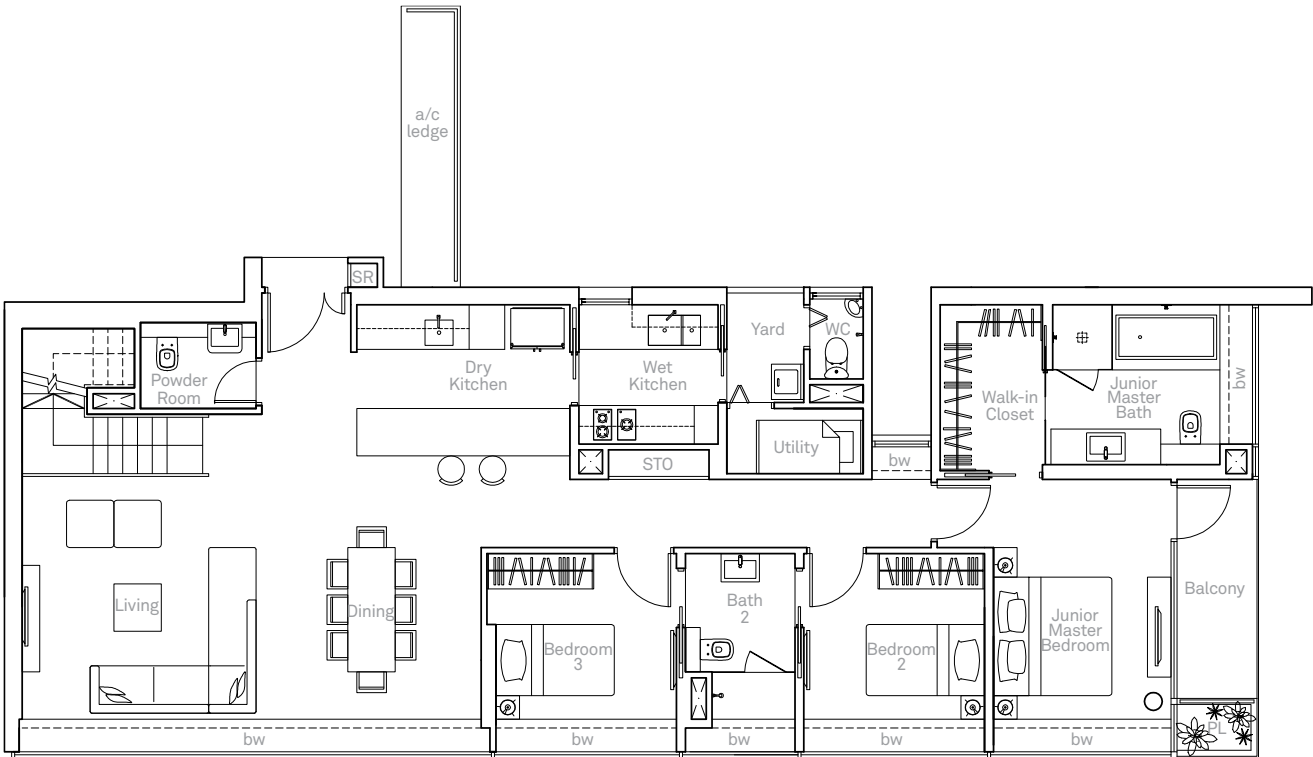

177 sq m (1,905 sq ft)

#26-02 to #34-02

 BUYCONDO.sg SKY VILLA

SKY VILLA

TYPE SKV 1

284 sq m (3,057 sq ft)

#35-02

Upper Level

Lower Level

Upper Level

Lower Level

SKY VILLA

TYPE SKV 3

281 sq m (3,025 sq ft)

#35-06

Upper Level

Lower Level

Upper Level

Lower Level