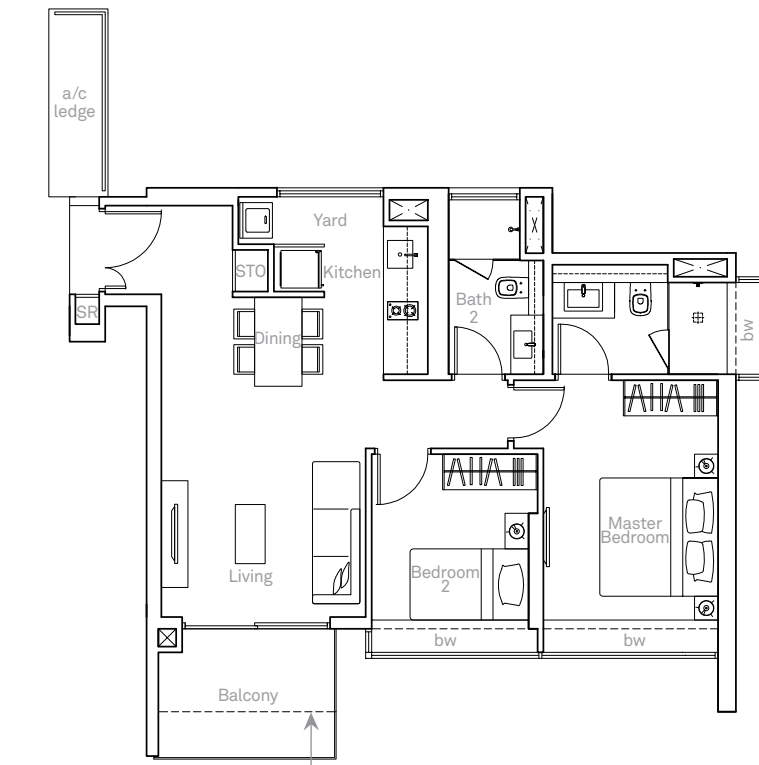

1-BEDROOM APARTMENT

TYPE A1

52 sq m (560 sq ft)

#05-03 to #13-03

#05-04 to #15-04 (Mirror Image)

Ledge above #13-03* & #15-04*
*Balcony is partially covered

TYPE A2

52 sq m (560 sq ft)

#05-06 to #23-06

2-BEDROOM APARTMENT

TYPE B1

83 sq m (893 sq ft)

#05-02 to #13-02
#05-05 to #15-05 (Mirror Image)

Ledge above #13-02* & #15-05*
*Balcony is partially covered

TYPE B2

86 sq m (926 sq ft)

#05-07 to #23-07

Ledge above #23-07*
*Balcony is partially covered

2-BEDROOM APARTMENT

TYPE B3

84 sq m (904 sq ft)

#05-08 to #23-08

3-BEDROOM APARTMENT

TYPE C1

124 sq m (1,335 sq ft)

#05-01 to #32-01

3-BEDROOM APARTMENT

TYPE C2

137 sq m (1,475 sq ft)

#16-02 to #23-02
#18-05 to #32-05 (Mirror Image)

BUYCONDO.sg

TYPE C3