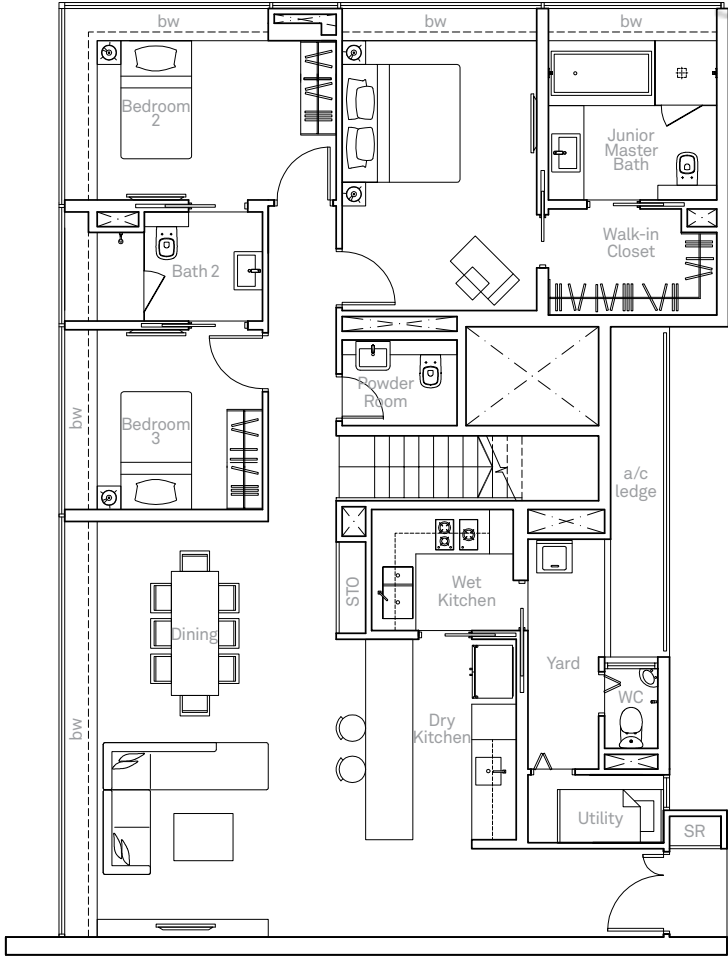

1-BEDROOM APARTMENT

TYPE A1

52 sq m (560 sq ft)

#05-03 to #13-03

#05-04 to #15-04 (Mirror Image)

Ledge above #13-03* & #15-04*
*Balcony is partially covered

TYPE A2

52 sq m (560 sq ft)

#05-06 to #23-06

2-BEDROOM APARTMENT

TYPE B1

83 sq m (893 sq ft)

#05-02 to #13-02
#05-05 to #15-05 (Mirror Image)

Ledge above #13-02* & #15-05*
*Balcony is partially covered

TYPE B2

86 sq m (926 sq ft)

Lower Level

Upper Level

Lower Level

SKY VILLA

TYPE SKV 3

281 sq m (3,025 sq ft)

#35-06

Upper Level

Lower Level

Upper Level

Lower Level