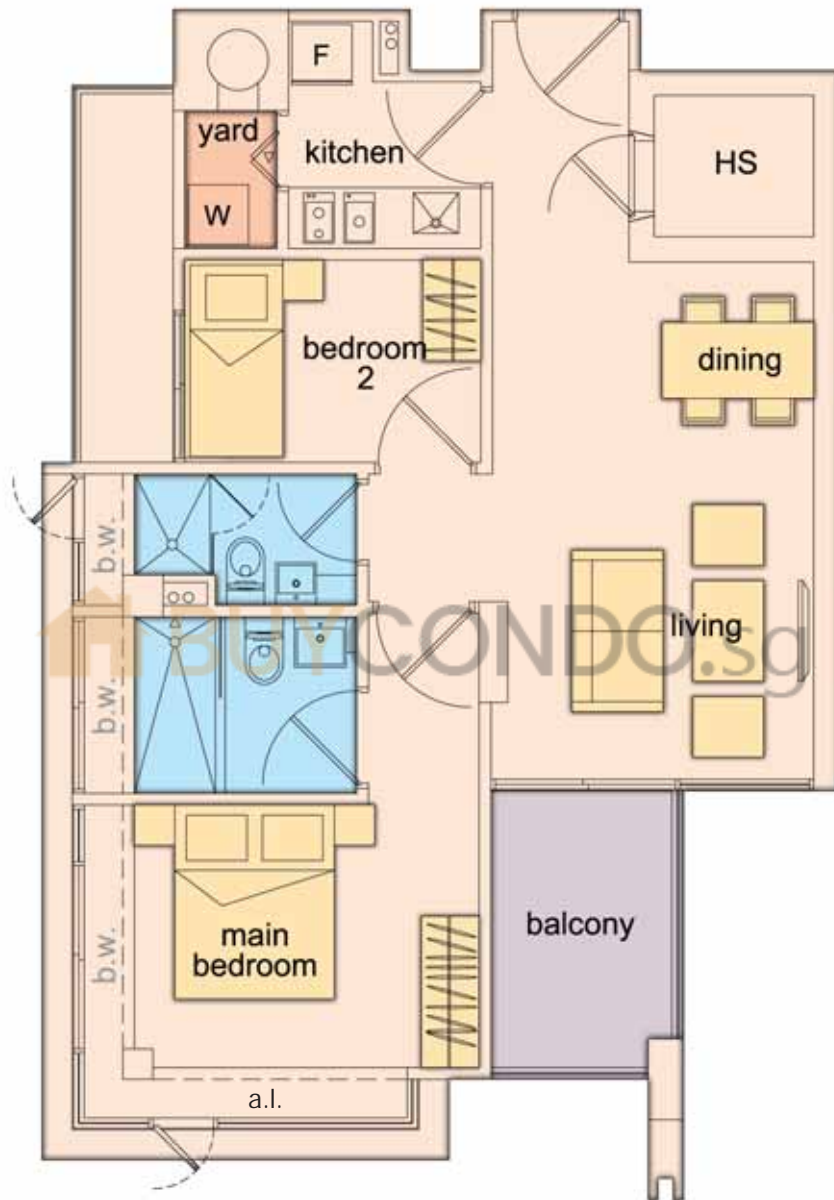

Floor Plan

Type A (inclusive of bay window and aircon ledge)
3 bedroom (Units #03-01 to #15-01)
97 sqm

Floor Plan

Type A1 (inclusive of bay window and aircon ledge)
3 bedroom with roof garden (Unit #16-01)
188 sqm

Floor Plan

Type B (inclusive of bay window and aircon ledge)
1 + 1 bedroom (Units #03-02 to #16-02)
53 sqm

Floor Plan

Type C (inclusive of bay window and aircon ledge)
2 bedroom (Units #03-03 to #16-03)
72 sqm