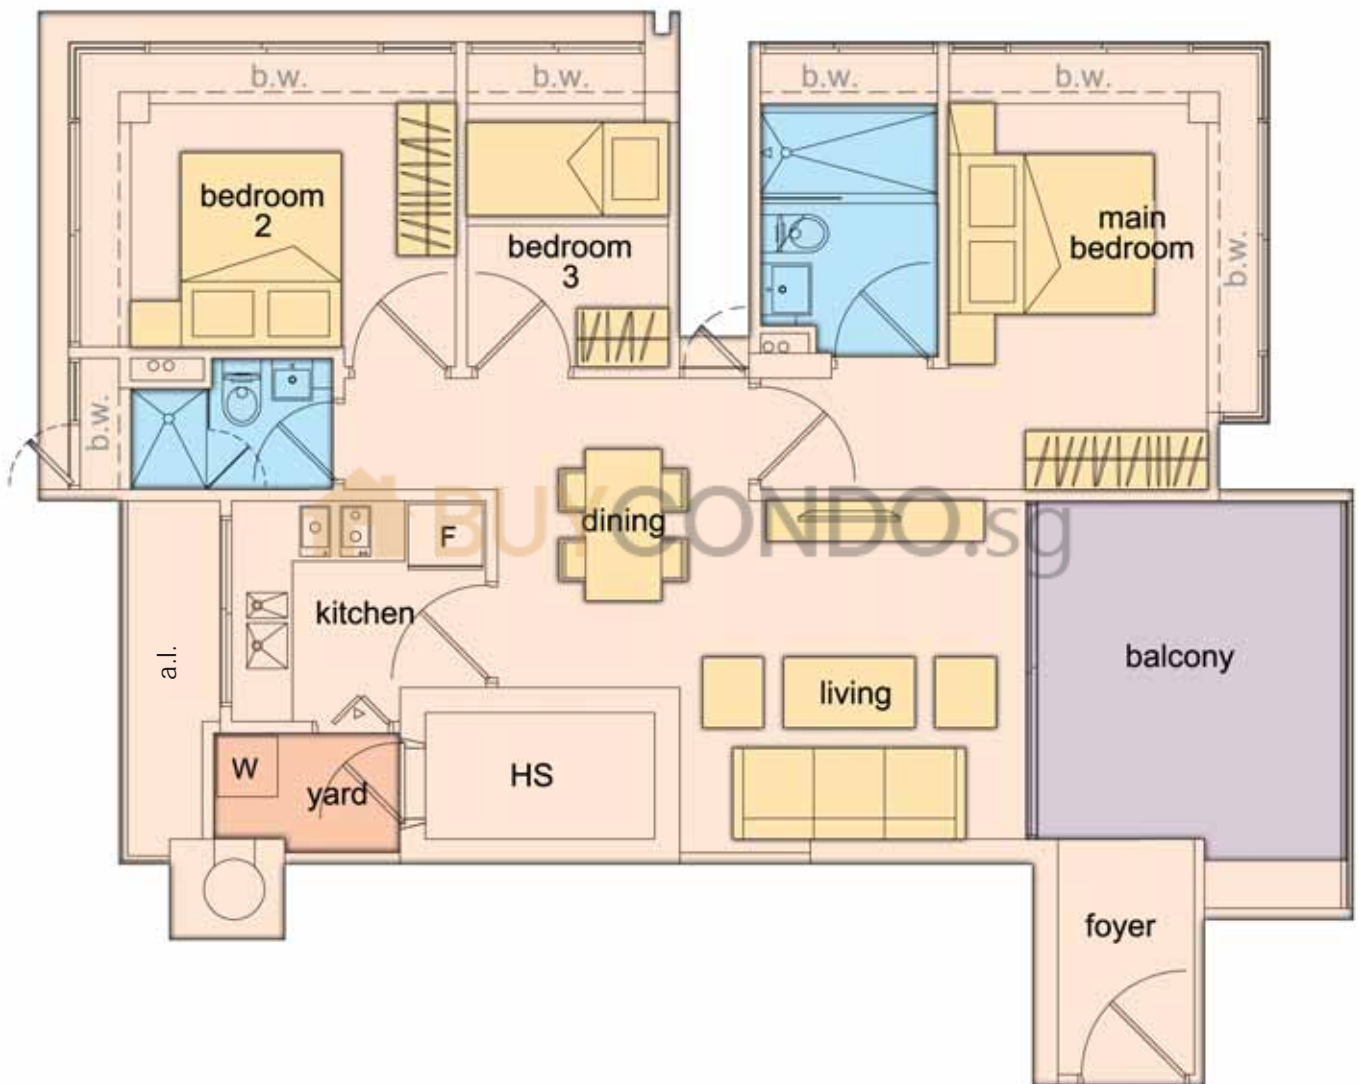

Floor Plan

Type A (inclusive of bay window and aircon ledge)
3 bedroom (Units #03-01 to #15-01)
97 sqm

Floor Plan

Type A1 (inclusive of bay window and aircon ledge)
3 bedroom with roof garden (Unit #16-01)
188 sqm

Floor Plan

Type B (inclusive of bay window and aircon ledge)
1 + 1 bedroom (Units #03-02 to #16-02)
53 sqm

Floor Plan

Type C (inclusive of bay window and aircon ledge)
2 bedroom (Units #03-03 to #16-03)
72 sqm