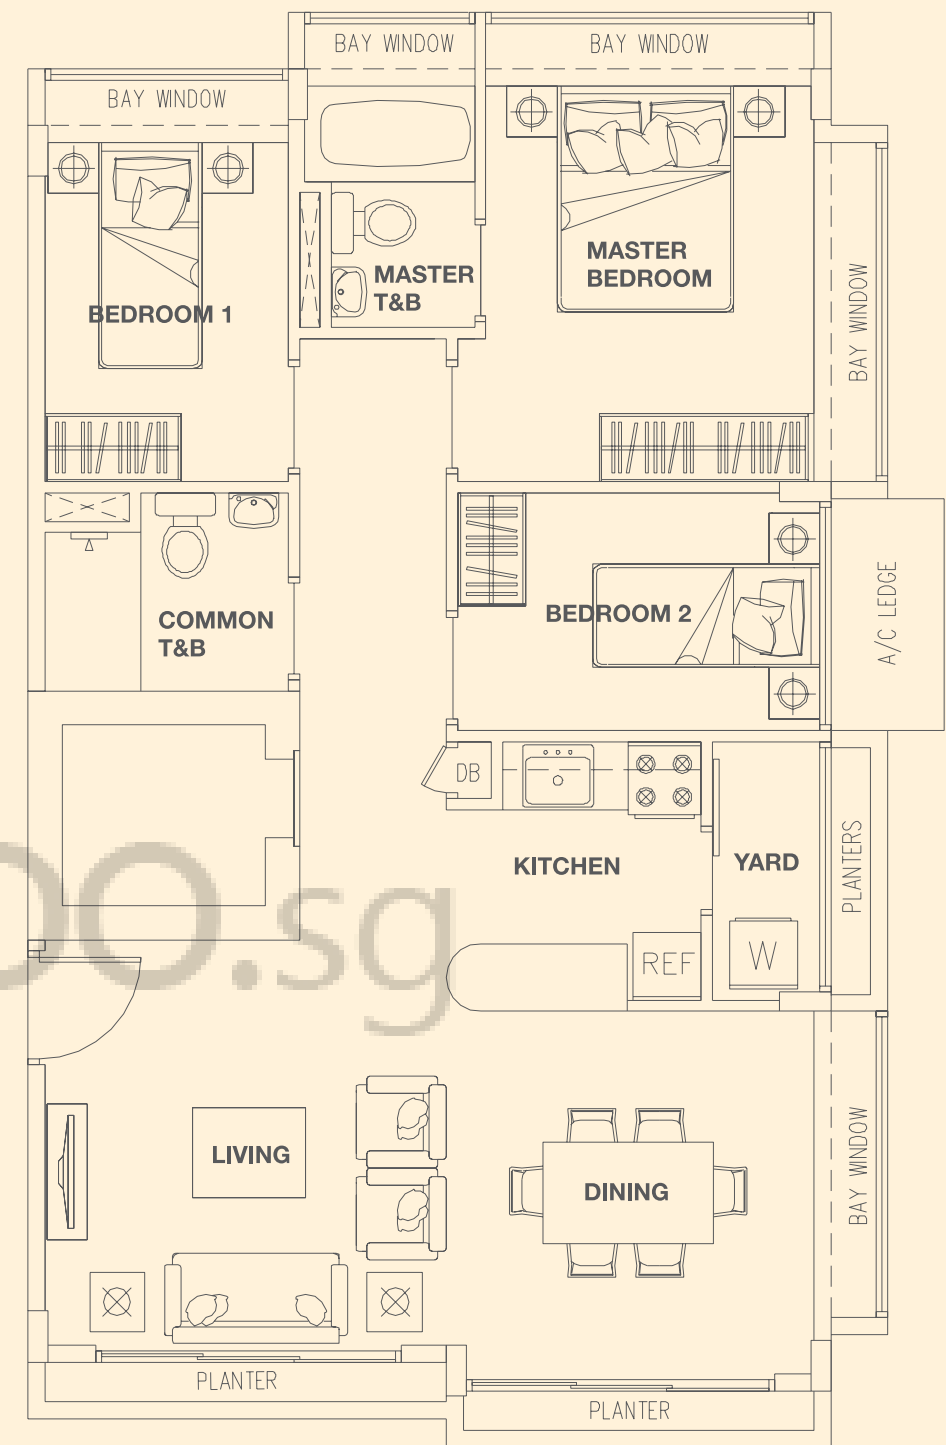

Floor Plans

2-Bedroom

Type A

2nd to 13th Storey

839.59sq ft/ 78sq m

3-Bedroom

Type B

4th to 13th Storey

979.52sq ft/ 91sq m