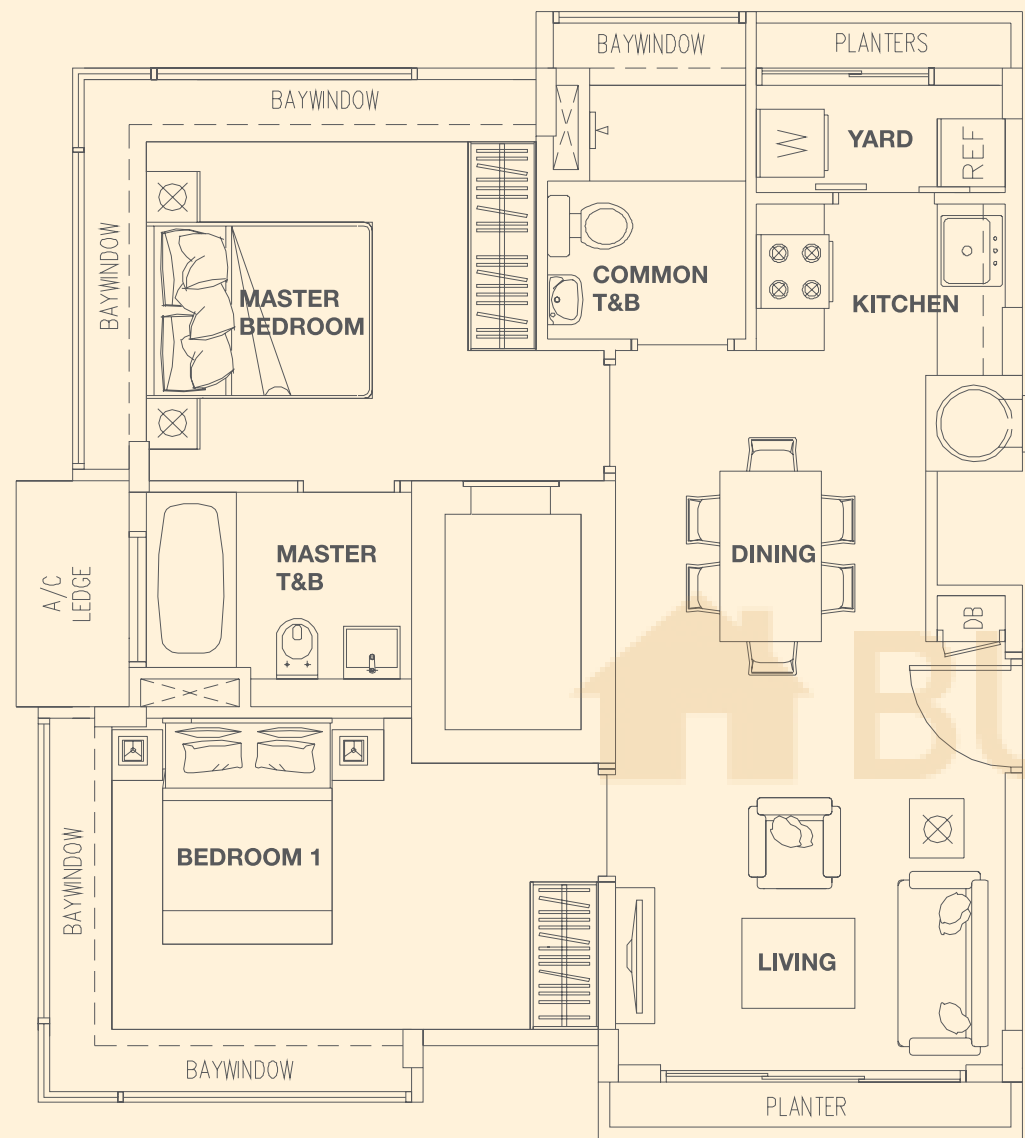

Floor Plans

2-Bedroom

Type A

2nd to 13th Storey

839.59sq ft/ 78sq m

3-Bedroom

Type B

4th to 13th Storey

979.52sq ft/ 91sq m