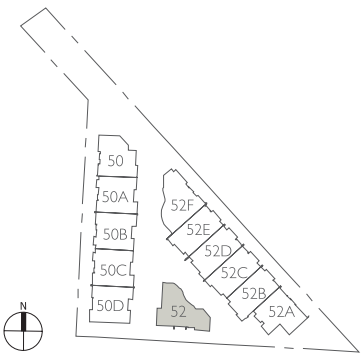

Basement

1st floor

No. 50C ■ 410 sq m ■ Terrace 5+1
 (Inclusive of all build up areas and void)

2nd flr

3rd floor

attic

Basement

1st floor

No. 50D ■ 495 sq m ■ Terrace 5+1

(Inclusive of all build up areas and void)

No. 52 ■ 519 sq m ■ Bungalow 5+1
 (Inclusive of all build up areas and void)

BUYCONDO.sg

No. 52A ■ 526 sq m ■ Terrace 5+1

(Inclusive of all build up areas and void)