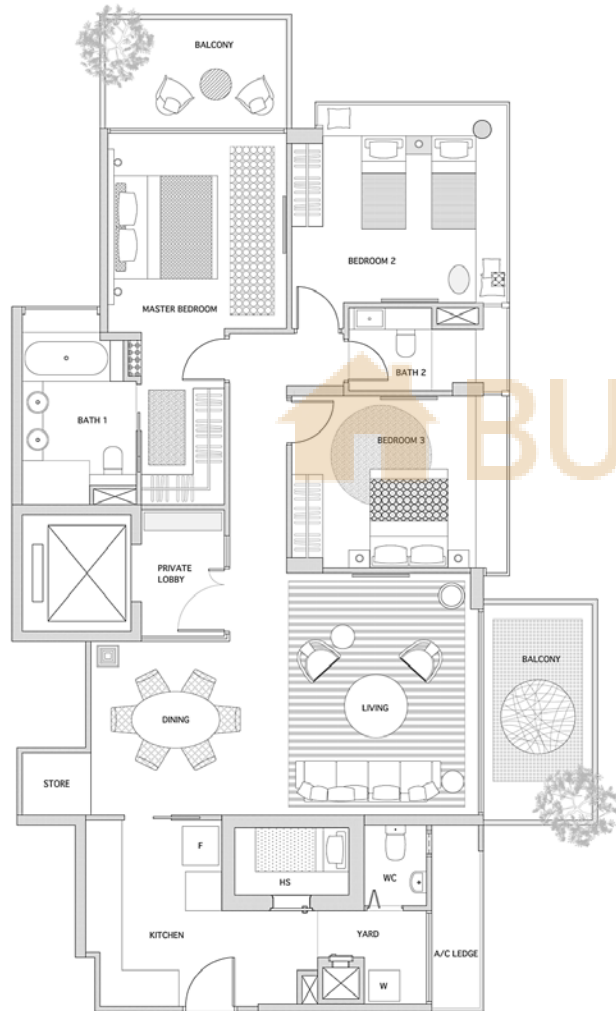

TYPE B1

Guide To Major Area Of Typical Unit Approx Sq Ft

LIVING/DINING	358
MASTER BEDROOM	178
BEDROOM 2	127
KITCHEN	98

TYPE B2

Guide To Major Area Of Typical Unit	Approx Sq Ft
LIVING/DINING	296
MASTER BEDROOM	171
BEDROOM 2	127
KITCHEN	90

Guide To Major Area Of Typical Unit Approx Sq Ft

LIVING/DINING	313
MASTER BEDROOM	176
BEDROOM 2	112
KITCHEN	85

Guide To Major Area Of Typical Unit Approx Sq Ft

LIVING/DINING	397
MASTER BEDROOM	213
BEDROOM 2	127
BEDROOM 3	108
KITCHEN	123

TYPE C2

Guide To Major Area Of Typical Unit Approx Sq Ft

LIVING/DINING	377
MASTER BEDROOM	221
BEDROOM 2	137
BEDROOM 3	119
KITCHEN	156

Guide To Major Area Of Typical Unit Approx Sq Ft

LIVING/DINING	360
MASTER BEDROOM	219
BEDROOM 2	144
BEDROOM 3	138
KITCHEN	147

TYPE C3a

Guide To Major Area Of Typical Unit Approx Sq Ft

LIVING/DINING	360
MASTER BEDROOM	219
BEDROOM 2	144
BEDROOM 3	138
KITCHEN	147

BUYCONDO.sg

Guide To Major Area Of Typical Unit Approx Sq Ft

LIVING/DINING	396
MASTER BEDROOM	211
BEDROOM 2	164
BEDROOM 3	128
BEDROOM 4	128
KITCHEN	180