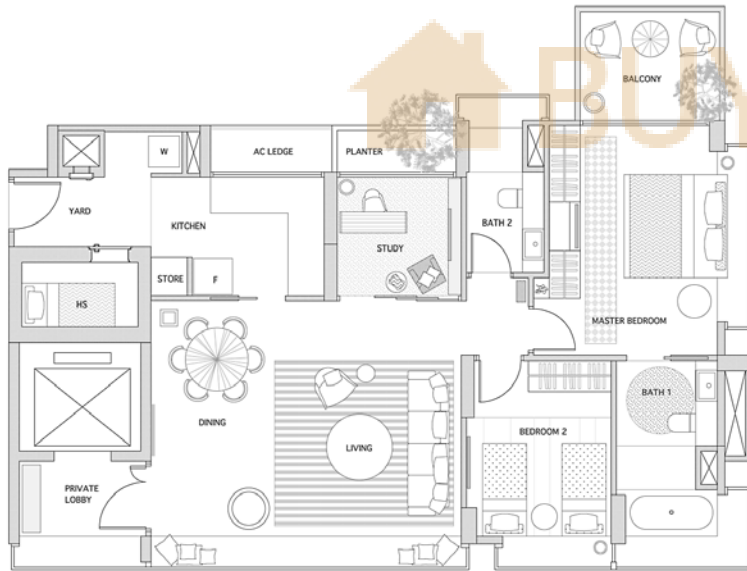

TYPE B1

Guide To Major Area Of Typical Unit Approx Sq Ft

LIVING/DINING	358
MASTER BEDROOM	178
BEDROOM 2	127
KITCHEN	98

TYPE B2

Guide To Major Area Of Typical Unit	Approx Sq Ft
LIVING/DINING	296
MASTER BEDROOM	171
BEDROOM 2	127
KITCHEN	90

Guide To Major Area Of Typical Unit Approx Sq Ft

LIVING/DINING	313
MASTER BEDROOM	176
BEDROOM 2	112
KITCHEN	85

Guide To Major Area Of Typical Unit Approx Sq Ft

LIVING/DINING	397
MASTER BEDROOM	213
BEDROOM 2	127
BEDROOM 3	108
KITCHEN	123

TYPE C2

Guide To Major Area Of Typical Unit Approx Sq Ft

LIVING/DINING	377
MASTER BEDROOM	221
BEDROOM 2	137
BEDROOM 3	119
KITCHEN	156

Guide To Major Area Of Typical Unit Approx Sq Ft

LIVING/DINING	360
MASTER BEDROOM	219
BEDROOM 2	144
BEDROOM 3	138
KITCHEN	147

TYPE C3a

Guide To Major Area Of Typical Unit Approx Sq Ft

LIVING/DINING	360
MASTER BEDROOM	219
BEDROOM 2	144
BEDROOM 3	138
KITCHEN	147

BUYCONDO.sg

Guide To Major Area Of Typical Unit Approx Sq Ft

LIVING/DINING	396
MASTER BEDROOM	211
BEDROOM 2	164
BEDROOM 3	128
BEDROOM 4	128
KITCHEN	180