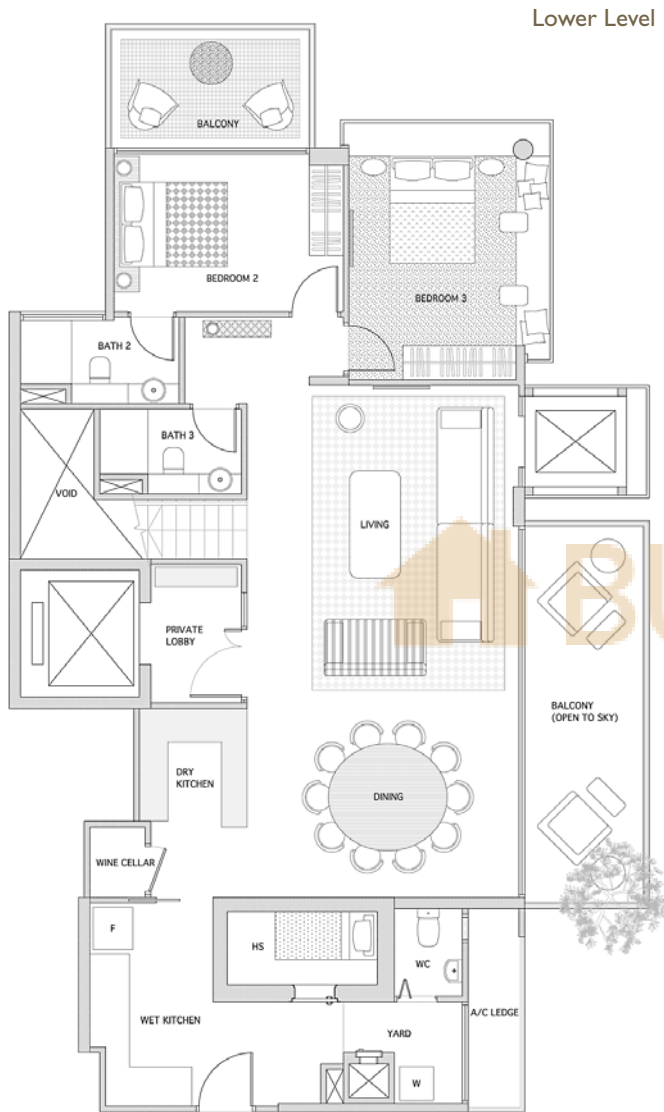

TYPE B1

Guide To Major Area Of Typical Unit Approx Sq Ft

LIVING/DINING	358
MASTER BEDROOM	178
BEDROOM 2	127
KITCHEN	98

TYPE B2

Guide To Major Area Of Typical Unit	Approx Sq Ft
LIVING/DINING	296
MASTER BEDROOM	171
BEDROOM 2	127
KITCHEN	90

TYPE C3a

Guide To Major Area Of Typical Unit Approx Sq Ft

LIVING/DINING	360
MASTER BEDROOM	219
BEDROOM 2	144
BEDROOM 3	138
KITCHEN	147

BUYCONDO.sg

Guide To Major Area Of Typical Unit Approx Sq Ft

LIVING/DINING	396
MASTER BEDROOM	211
BEDROOM 2	164
BEDROOM 3	128
BEDROOM 4	128
KITCHEN	180

Lower Level

Upper Level

Roof Terrace

Guide To Major Area Of Typical Unit Approx Sq Ft

LIVING/DINING	484
MASTER BEDROOM	235
BEDROOM 2	156
BEDROOM 3	169
BEDROOM 4	144
LIBRARY	143
WET KITCHEN	157
DRY KITCHEN	65

Guide To Major Area Of Typical Unit Approx Sq Ft

LIVING/DINING	490
MASTER BEDROOM	224
BEDROOM 2	135
BEDROOM 3	141
BEDROOM 4	138
WET KITCHEN	141
DRY KITCHEN	71

BUYCONDO.sg

Guide To Major Area Of Typical Unit Approx Sq Ft