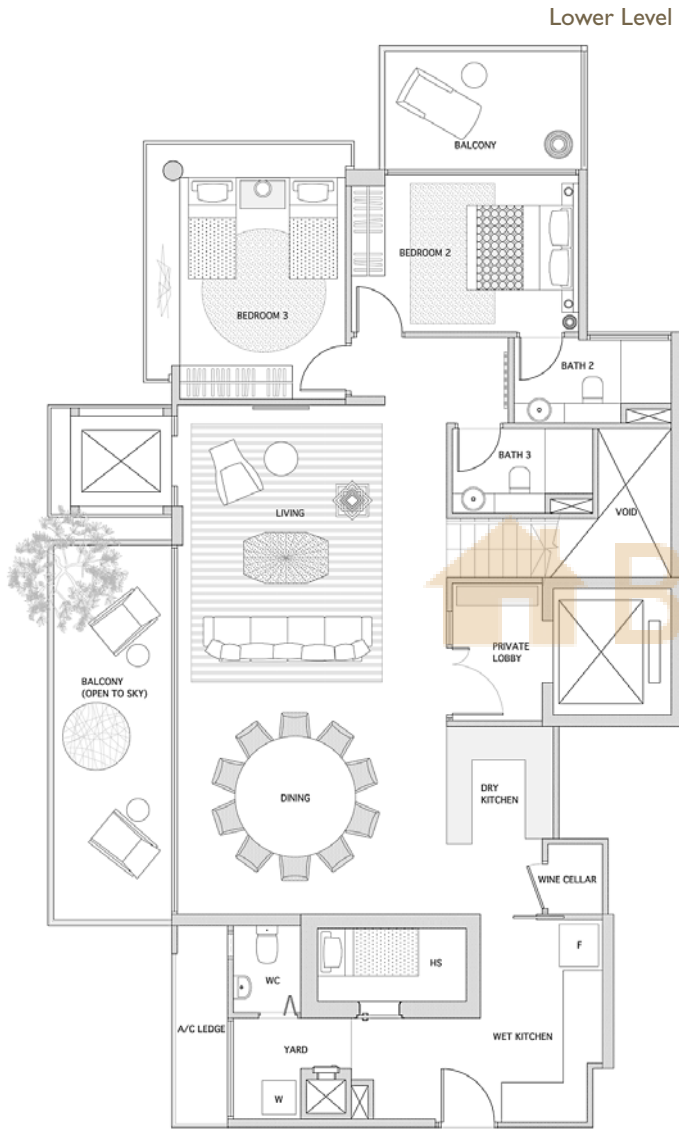

TYPE B1

Guide To Major Area Of Typical Unit Approx Sq Ft

LIVING/DINING	358
MASTER BEDROOM	178
BEDROOM 2	127
KITCHEN	98

TYPE B2

Guide To Major Area Of Typical Unit	Approx Sq Ft
LIVING/DINING	296
MASTER BEDROOM	171
BEDROOM 2	127
KITCHEN	90

TYPE C3a

Guide To Major Area Of Typical Unit Approx Sq Ft

LIVING/DINING	360
MASTER BEDROOM	219
BEDROOM 2	144
BEDROOM 3	138
KITCHEN	147

BUYCONDO.sg

Guide To Major Area Of Typical Unit Approx Sq Ft

LIVING/DINING	396
MASTER BEDROOM	211
BEDROOM 2	164
BEDROOM 3	128
BEDROOM 4	128
KITCHEN	180

Lower Level

Upper Level

Roof Terrace

Guide To Major Area Of Typical Unit Approx Sq Ft

LIVING/DINING	484
MASTER BEDROOM	235
BEDROOM 2	156
BEDROOM 3	169
BEDROOM 4	144
LIBRARY	143
WET KITCHEN	157
DRY KITCHEN	65

Guide To Major Area Of Typical Unit Approx Sq Ft

LIVING/DINING	490
MASTER BEDROOM	224
BEDROOM 2	135
BEDROOM 3	141
BEDROOM 4	138
WET KITCHEN	141
DRY KITCHEN	71

BUYCONDO.sg

Guide To Major Area Of Typical Unit Approx Sq Ft