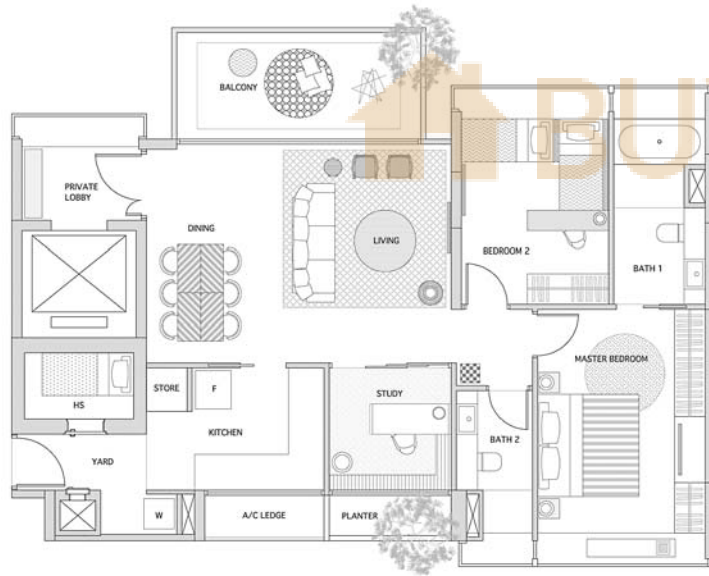

TYPE B1

Guide To Major Area Of Typical Unit Approx Sq Ft

LIVING/DINING	358
MASTER BEDROOM	178
BEDROOM 2	127
KITCHEN	98

TYPE B2

Guide To Major Area Of Typical Unit	Approx Sq Ft
LIVING/DINING	296
MASTER BEDROOM	171
BEDROOM 2	127
KITCHEN	90

Guide To Major Area Of Typical Unit Approx Sq Ft

LIVING/DINING	313
MASTER BEDROOM	176
BEDROOM 2	112
KITCHEN	85

Guide To Major Area Of Typical Unit Approx Sq Ft

LIVING/DINING	397
MASTER BEDROOM	213
BEDROOM 2	127
BEDROOM 3	108
KITCHEN	123

TYPE C2

Guide To Major Area Of Typical Unit Approx Sq Ft

LIVING/DINING	377
MASTER BEDROOM	221
BEDROOM 2	137
BEDROOM 3	119
KITCHEN	156

Guide To Major Area Of Typical Unit Approx Sq Ft

LIVING/DINING	360
MASTER BEDROOM	219
BEDROOM 2	144
BEDROOM 3	138
KITCHEN	147

TYPE C3a

Guide To Major Area Of Typical Unit Approx Sq Ft

LIVING/DINING	360
MASTER BEDROOM	219
BEDROOM 2	144
BEDROOM 3	138
KITCHEN	147

BUYCONDO.sg

Guide To Major Area Of Typical Unit Approx Sq Ft

LIVING/DINING	396
MASTER BEDROOM	211
BEDROOM 2	164
BEDROOM 3	128
BEDROOM 4	128
KITCHEN	180