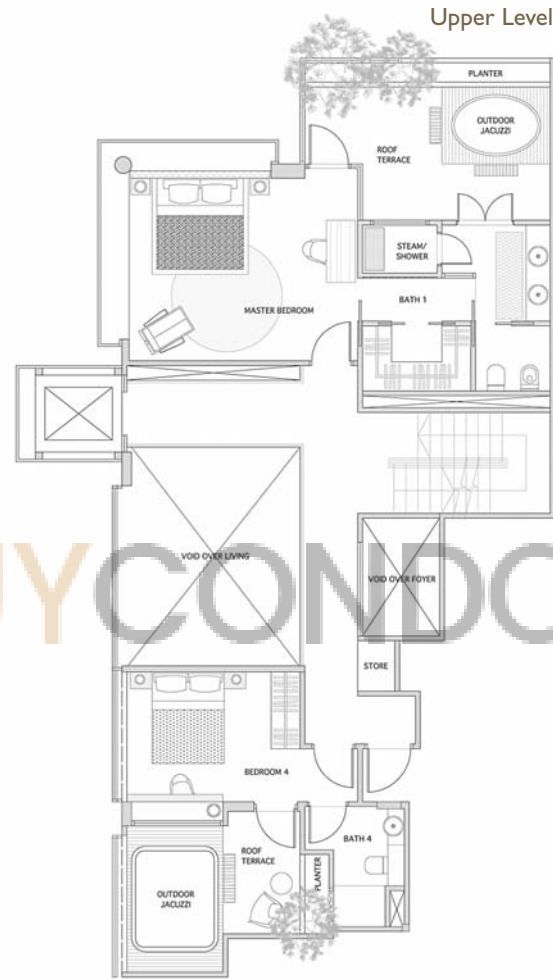

TYPE B1

Guide To Major Area Of Typical Unit Approx Sq Ft

LIVING/DINING	358
MASTER BEDROOM	178
BEDROOM 2	127
KITCHEN	98

TYPE B2

Guide To Major Area Of Typical Unit	Approx Sq Ft
LIVING/DINING	296
MASTER BEDROOM	171
BEDROOM 2	127
KITCHEN	90

TYPE C3a

Guide To Major Area Of Typical Unit Approx Sq Ft

LIVING/DINING	360
MASTER BEDROOM	219
BEDROOM 2	144
BEDROOM 3	138
KITCHEN	147

BUYCONDO.sg

Guide To Major Area Of Typical Unit Approx Sq Ft

LIVING/DINING	396
MASTER BEDROOM	211
BEDROOM 2	164
BEDROOM 3	128
BEDROOM 4	128
KITCHEN	180

Lower Level

Upper Level

Roof Terrace

Guide To Major Area Of Typical Unit Approx Sq Ft

LIVING/DINING	484
MASTER BEDROOM	235
BEDROOM 2	156
BEDROOM 3	169
BEDROOM 4	144
LIBRARY	143
WET KITCHEN	157
DRY KITCHEN	65

Guide To Major Area Of Typical Unit Approx Sq Ft

LIVING/DINING	490
MASTER BEDROOM	224
BEDROOM 2	135
BEDROOM 3	141
BEDROOM 4	138
WET KITCHEN	141
DRY KITCHEN	71

BUYCONDO.sg

Guide To Major Area Of Typical Unit Approx Sq Ft