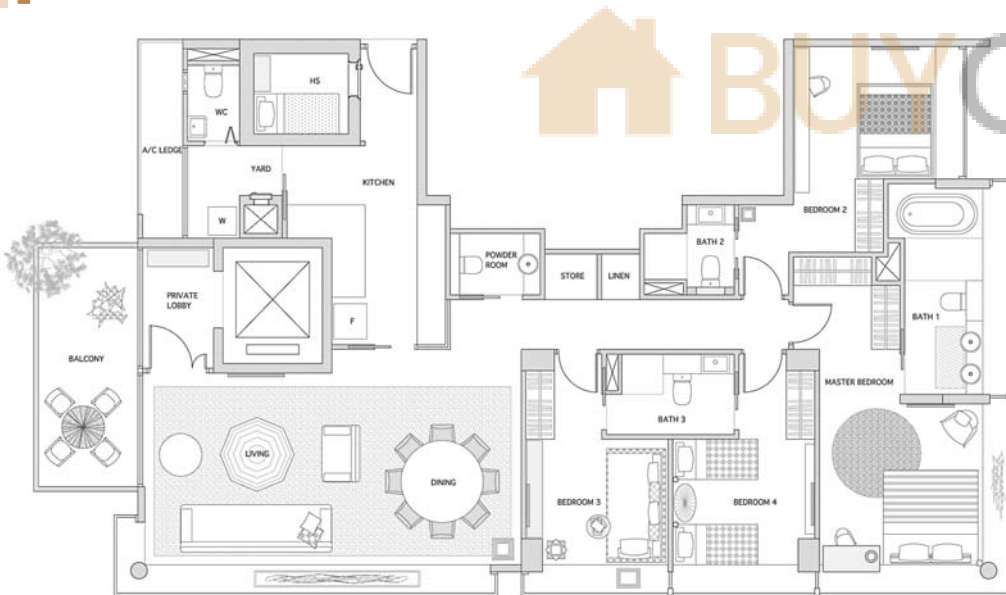

TYPE B1

Guide To Major Area Of Typical Unit Approx Sq Ft

LIVING/DINING	358
MASTER BEDROOM	178
BEDROOM 2	127
KITCHEN	98

TYPE B2

Guide To Major Area Of Typical Unit	Approx Sq Ft
LIVING/DINING	296
MASTER BEDROOM	171
BEDROOM 2	127
KITCHEN	90

TYPE C3a

Guide To Major Area Of Typical Unit Approx Sq Ft

LIVING/DINING	360
MASTER BEDROOM	219
BEDROOM 2	144
BEDROOM 3	138
KITCHEN	147

BUYCONDO.sg

Guide To Major Area Of Typical Unit Approx Sq Ft

LIVING/DINING	396
MASTER BEDROOM	211
BEDROOM 2	164
BEDROOM 3	128
BEDROOM 4	128
KITCHEN	180

BUY CONDO.sg

TYPE D1a 2,002 SQ FT

#06-02 | #08-02 | #10-02 | #12-02 | #14-02 | #16-02 | #18-02

4-Bedroom

TYPE D1a

BUY CONDO.sg

Guide To Major Area Of Typical Unit Approx Sq Ft

LIVING/DINING	396
MASTER BEDROOM	211
BEDROOM 2	164
BEDROOM 3	128
BEDROOM 4	128
KITCHEN	180

Lower Level

Upper Level

Roof Terrace

Guide To Major Area Of Typical Unit Approx Sq Ft

LIVING/DINING	484
MASTER BEDROOM	235
BEDROOM 2	156
BEDROOM 3	169
BEDROOM 4	144
LIBRARY	143
WET KITCHEN	157
DRY KITCHEN	65