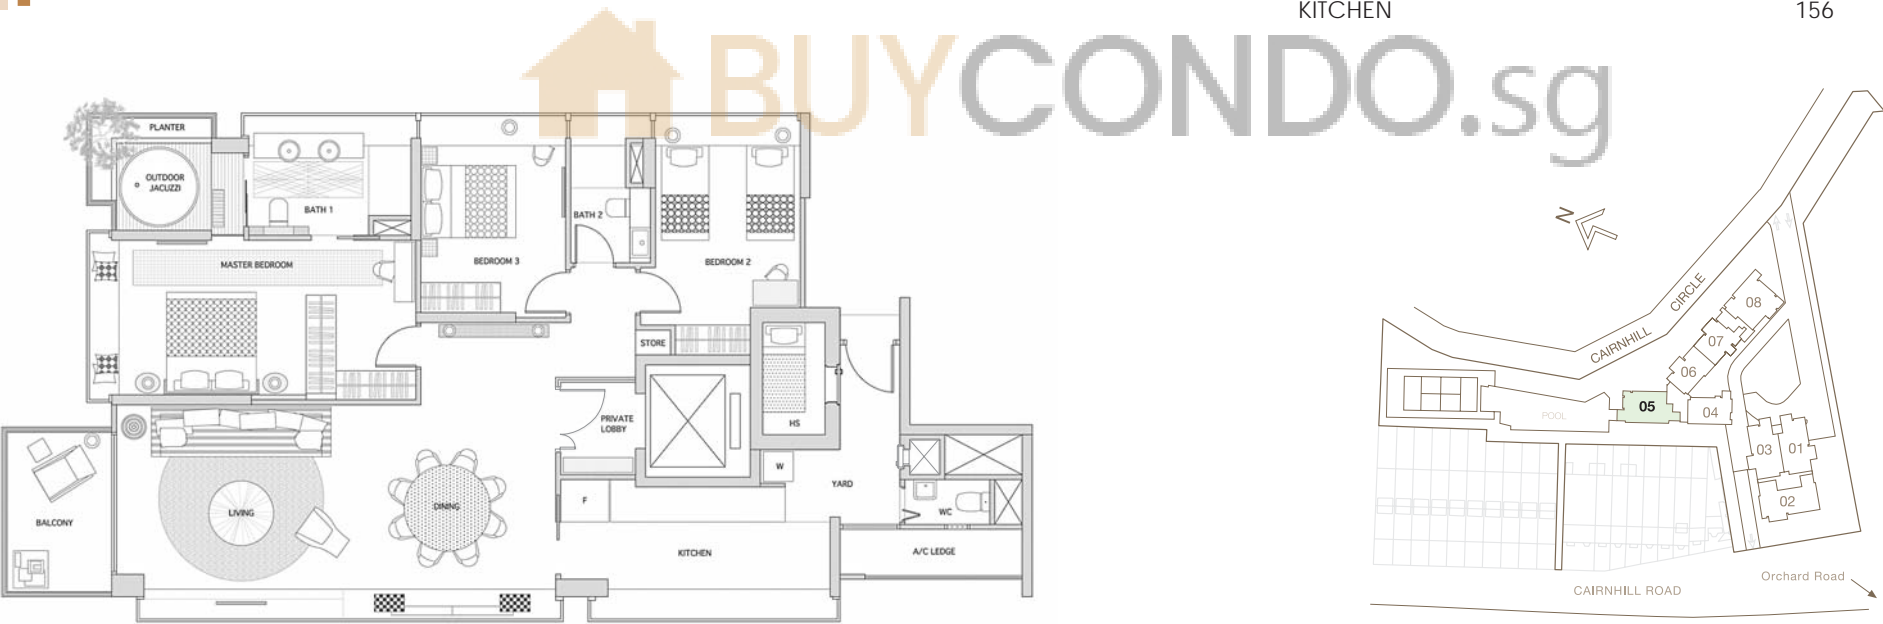

TYPE B1

Guide To Major Area Of Typical Unit Approx Sq Ft

LIVING/DINING	358
MASTER BEDROOM	178
BEDROOM 2	127
KITCHEN	98

TYPE B2

Guide To Major Area Of Typical Unit	Approx Sq Ft
LIVING/DINING	296
MASTER BEDROOM	171
BEDROOM 2	127
KITCHEN	90

Guide To Major Area Of Typical Unit Approx Sq Ft

LIVING/DINING	313
MASTER BEDROOM	176
BEDROOM 2	112
KITCHEN	85

Guide To Major Area Of Typical Unit Approx Sq Ft

LIVING/DINING	397
MASTER BEDROOM	213
BEDROOM 2	127
BEDROOM 3	108
KITCHEN	123

TYPE C2

Guide To Major Area Of Typical Unit Approx Sq Ft

LIVING/DINING	377
MASTER BEDROOM	221
BEDROOM 2	137
BEDROOM 3	119
KITCHEN	156

Guide To Major Area Of Typical Unit Approx Sq Ft

LIVING/DINING	360
MASTER BEDROOM	219
BEDROOM 2	144
BEDROOM 3	138
KITCHEN	147

TYPE C3a

Guide To Major Area Of Typical Unit Approx Sq Ft

LIVING/DINING	360
MASTER BEDROOM	219
BEDROOM 2	144
BEDROOM 3	138
KITCHEN	147

BUYCONDO.sg

Guide To Major Area Of Typical Unit Approx Sq Ft

LIVING/DINING	396
MASTER BEDROOM	211
BEDROOM 2	164
BEDROOM 3	128
BEDROOM 4	128
KITCHEN	180