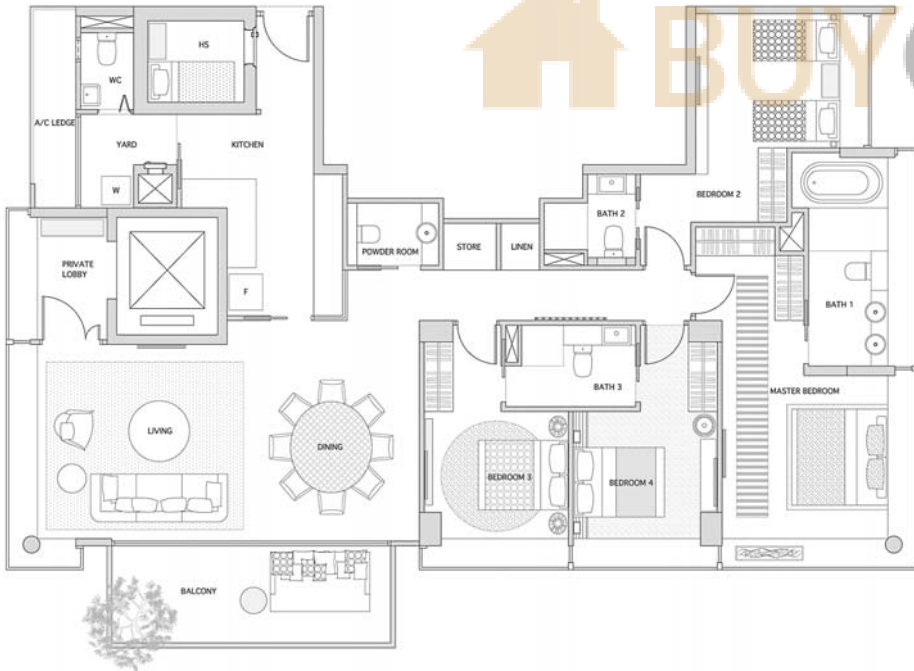

TYPE B1

Guide To Major Area Of Typical Unit Approx Sq Ft

LIVING/DINING	358
MASTER BEDROOM	178
BEDROOM 2	127
KITCHEN	98

TYPE B2

Guide To Major Area Of Typical Unit	Approx Sq Ft
LIVING/DINING	296
MASTER BEDROOM	171
BEDROOM 2	127
KITCHEN	90

TYPE C2

Guide To Major Area Of Typical Unit Approx Sq Ft

LIVING/DINING	377
MASTER BEDROOM	221
BEDROOM 2	137
BEDROOM 3	119
KITCHEN	156

Guide To Major Area Of Typical Unit Approx Sq Ft

LIVING/DINING	360
MASTER BEDROOM	219
BEDROOM 2	144
BEDROOM 3	138
KITCHEN	147

TYPE C3a

Guide To Major Area Of Typical Unit Approx Sq Ft

LIVING/DINING	360
MASTER BEDROOM	219
BEDROOM 2	144
BEDROOM 3	138
KITCHEN	147

BUYCONDO.sg

Guide To Major Area Of Typical Unit Approx Sq Ft

LIVING/DINING	396
MASTER BEDROOM	211
BEDROOM 2	164
BEDROOM 3	128
BEDROOM 4	128
KITCHEN	180

BUY CONDO.sg

TYPE D1a 2,002 SQ FT

#06-02 | #08-02 | #10-02 | #12-02 | #14-02 | #16-02 | #18-02

4-Bedroom

TYPE D1a

BUY CONDO.sg

Guide To Major Area Of Typical Unit Approx Sq Ft

LIVING/DINING	396
MASTER BEDROOM	211
BEDROOM 2	164
BEDROOM 3	128
BEDROOM 4	128
KITCHEN	180