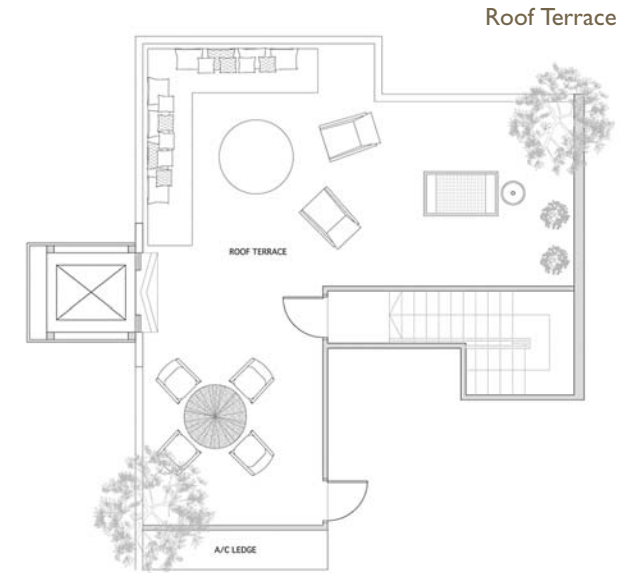

Lower Level

Upper Level

Roof Terrace

Guide To Major Area Of Typical Unit Approx Sq Ft

LIVING/DINING	484
MASTER BEDROOM	235
BEDROOM 2	156
BEDROOM 3	169
BEDROOM 4	144
LIBRARY	143
WET KITCHEN	157
DRY KITCHEN	65