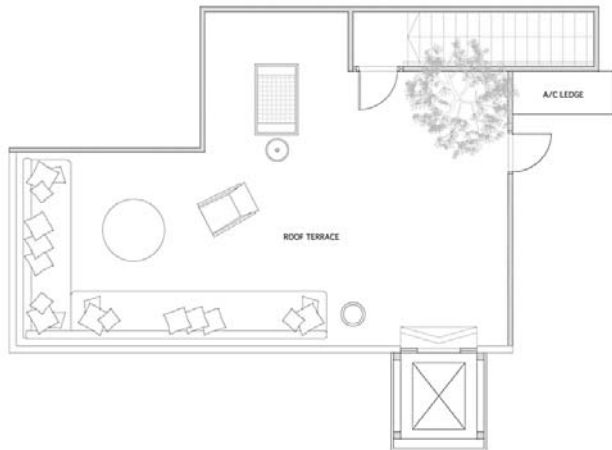

TYPE C3a

Guide To Major Area Of Typical Unit Approx Sq Ft

LIVING/DINING	360
MASTER BEDROOM	219
BEDROOM 2	144
BEDROOM 3	138
KITCHEN	147

BUYCONDO.sg

Guide To Major Area Of Typical Unit Approx Sq Ft

LIVING/DINING	396
MASTER BEDROOM	211
BEDROOM 2	164
BEDROOM 3	128
BEDROOM 4	128
KITCHEN	180

BUY CONDO.sg

TYPE D1a 2,002 SQ FT

#06-02 | #08-02 | #10-02 | #12-02 | #14-02 | #16-02 | #18-02

4-Bedroom

TYPE D1a

BUY CONDO.sg

Guide To Major Area Of Typical Unit Approx Sq Ft

LIVING/DINING	396
MASTER BEDROOM	211
BEDROOM 2	164
BEDROOM 3	128
BEDROOM 4	128
KITCHEN	180

Lower Level

Upper Level

Roof Terrace

Guide To Major Area Of Typical Unit Approx Sq Ft

LIVING/DINING	484
MASTER BEDROOM	235
BEDROOM 2	156
BEDROOM 3	169
BEDROOM 4	144
LIBRARY	143
WET KITCHEN	157
DRY KITCHEN	65