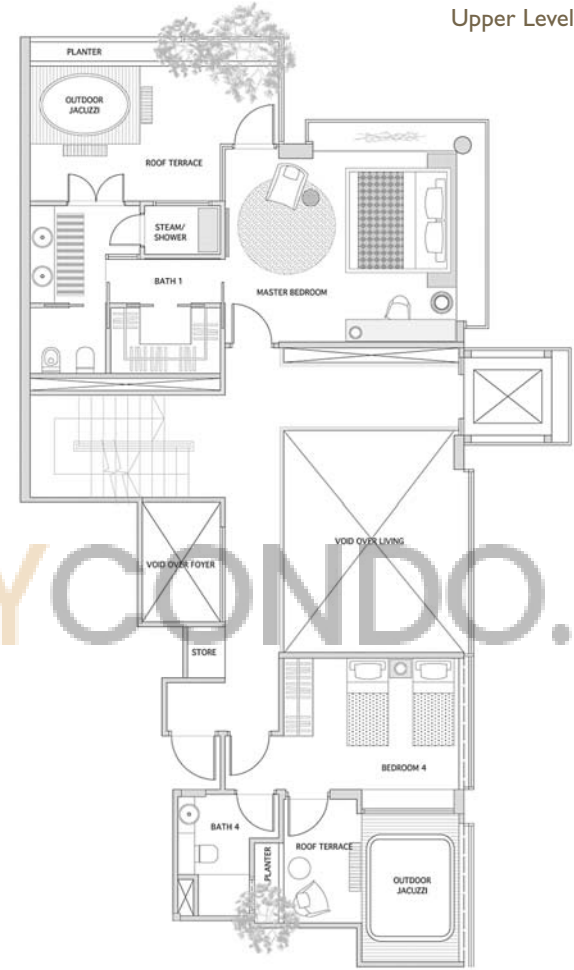

TYPE B1

Guide To Major Area Of Typical Unit Approx Sq Ft

LIVING/DINING	358
MASTER BEDROOM	178
BEDROOM 2	127
KITCHEN	98

TYPE B2

Guide To Major Area Of Typical Unit	Approx Sq Ft
LIVING/DINING	296
MASTER BEDROOM	171
BEDROOM 2	127
KITCHEN	90

TYPE C3a

Guide To Major Area Of Typical Unit Approx Sq Ft

LIVING/DINING	360
MASTER BEDROOM	219
BEDROOM 2	144
BEDROOM 3	138
KITCHEN	147

BUYCONDO.sg

Guide To Major Area Of Typical Unit Approx Sq Ft

LIVING/DINING	396
MASTER BEDROOM	211
BEDROOM 2	164
BEDROOM 3	128
BEDROOM 4	128
KITCHEN	180

Lower Level

Upper Level

Roof Terrace

Guide To Major Area Of Typical Unit Approx Sq Ft

LIVING/DINING	484
MASTER BEDROOM	235
BEDROOM 2	156
BEDROOM 3	169
BEDROOM 4	144
LIBRARY	143
WET KITCHEN	157
DRY KITCHEN	65

Guide To Major Area Of Typical Unit Approx Sq Ft

LIVING/DINING	490
MASTER BEDROOM	224
BEDROOM 2	135
BEDROOM 3	141
BEDROOM 4	138
WET KITCHEN	141
DRY KITCHEN	71

BUYCONDO.sg

Guide To Major Area Of Typical Unit Approx Sq Ft