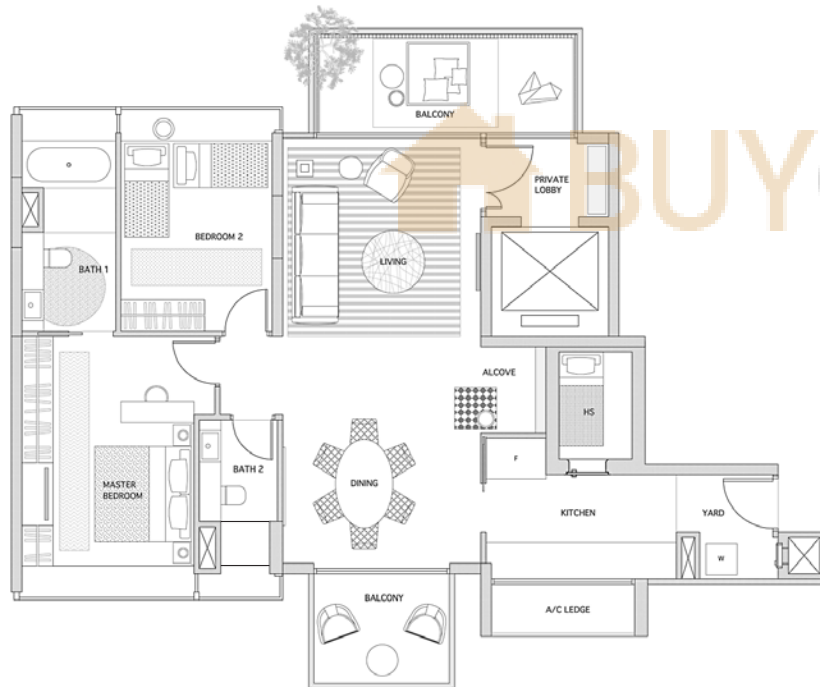

TYPE B1

Guide To Major Area Of Typical Unit Approx Sq Ft

LIVING/DINING	358
MASTER BEDROOM	178
BEDROOM 2	127
KITCHEN	98

TYPE B2

Guide To Major Area Of Typical Unit	Approx Sq Ft
LIVING/DINING	296
MASTER BEDROOM	171
BEDROOM 2	127
KITCHEN	90

Guide To Major Area Of Typical Unit Approx Sq Ft

LIVING/DINING	313
MASTER BEDROOM	176
BEDROOM 2	112
KITCHEN	85

Guide To Major Area Of Typical Unit Approx Sq Ft

LIVING/DINING	397
MASTER BEDROOM	213
BEDROOM 2	127
BEDROOM 3	108
KITCHEN	123

TYPE C2

Guide To Major Area Of Typical Unit Approx Sq Ft

LIVING/DINING	377
MASTER BEDROOM	221
BEDROOM 2	137
BEDROOM 3	119
KITCHEN	156

Guide To Major Area Of Typical Unit Approx Sq Ft

LIVING/DINING	360
MASTER BEDROOM	219
BEDROOM 2	144
BEDROOM 3	138
KITCHEN	147

TYPE C3a

Guide To Major Area Of Typical Unit Approx Sq Ft

LIVING/DINING	360
MASTER BEDROOM	219
BEDROOM 2	144
BEDROOM 3	138
KITCHEN	147

BUYCONDO.sg

Guide To Major Area Of Typical Unit Approx Sq Ft

LIVING/DINING	396
MASTER BEDROOM	211
BEDROOM 2	164
BEDROOM 3	128
BEDROOM 4	128
KITCHEN	180