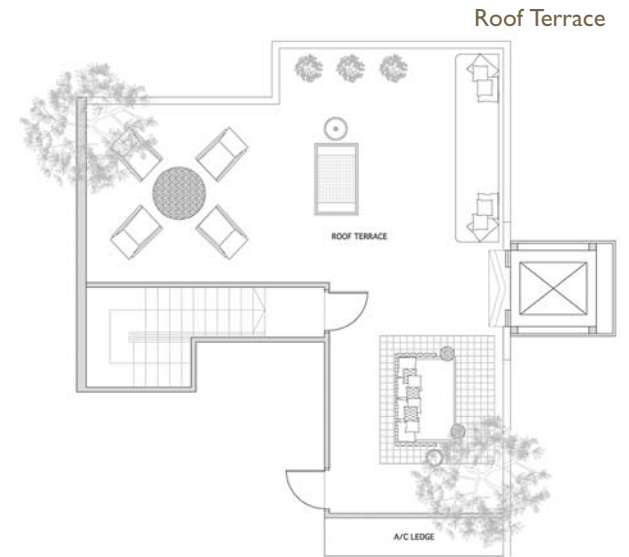

Lower Level

Upper Level

Roof Terrace

Guide To Major Area Of Typical Unit Approx Sq Ft

LIVING/DINING	484
MASTER BEDROOM	235
BEDROOM 2	156
BEDROOM 3	169
BEDROOM 4	144
LIBRARY	143
WET KITCHEN	157
DRY KITCHEN	65

Guide To Major Area Of Typical Unit Approx Sq Ft

LIVING/DINING	490
MASTER BEDROOM	224
BEDROOM 2	135
BEDROOM 3	141
BEDROOM 4	138
WET KITCHEN	141
DRY KITCHEN	71

BUYCONDO.sg

Guide To Major Area Of Typical Unit Approx Sq Ft