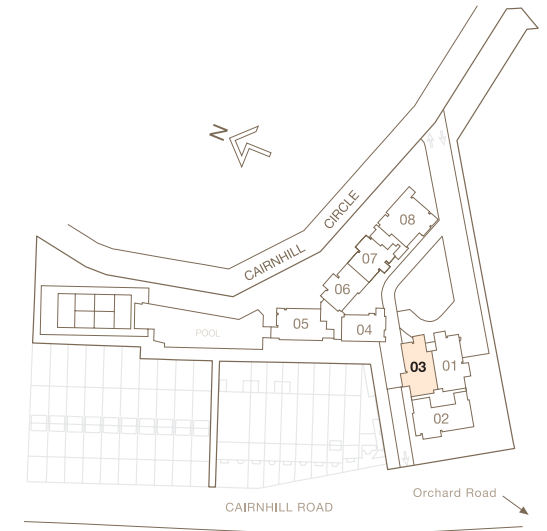

Guide To Major Area Of Typical Unit Approx Sq Ft

LIVING/DINING	490
MASTER BEDROOM	224
BEDROOM 2	135
BEDROOM 3	141
BEDROOM 4	138
WET KITCHEN	141
DRY KITCHEN	71