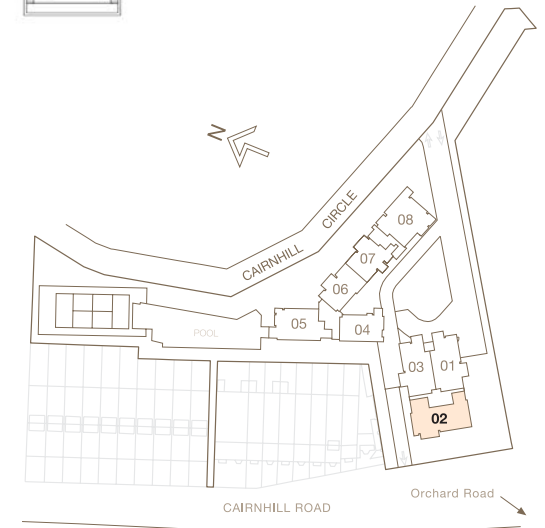

Lower Level

Upper Level

Roof Terrace

Guide To Major Area Of Typical Unit Approx Sq Ft

LIVING/DINING	484
MASTER BEDROOM	235
BEDROOM 2	156
BEDROOM 3	169
BEDROOM 4	144
LIBRARY	143
WET KITCHEN	157
DRY KITCHEN	65