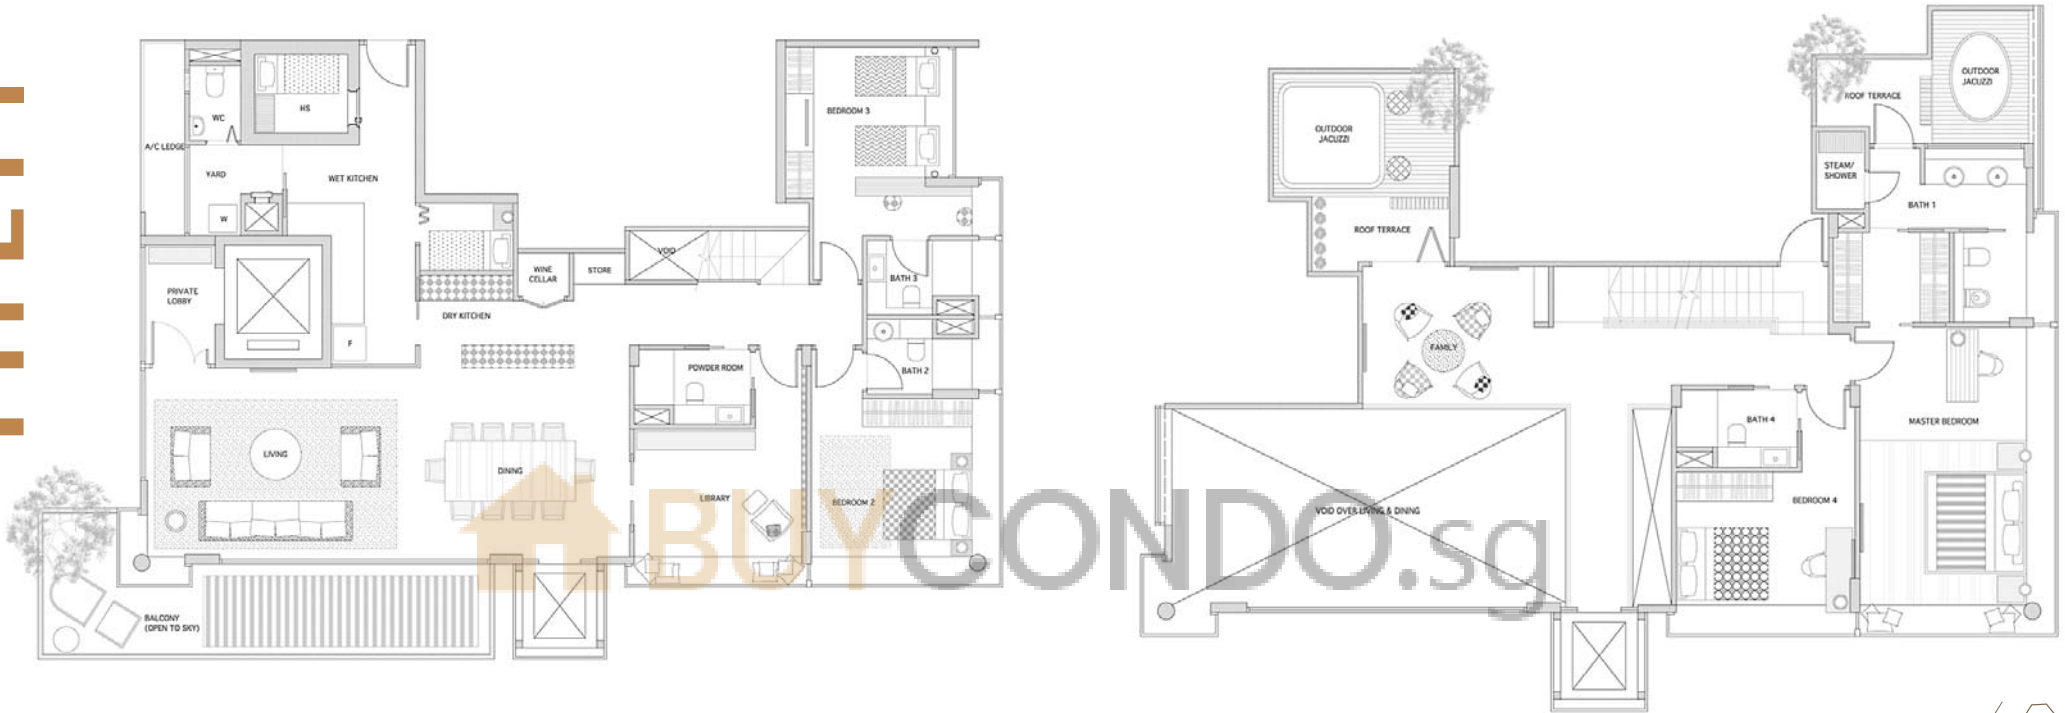

TYPE C3a

Guide To Major Area Of Typical Unit Approx Sq Ft

LIVING/DINING	360
MASTER BEDROOM	219
BEDROOM 2	144
BEDROOM 3	138
KITCHEN	147

BUYCONDO.sg

Guide To Major Area Of Typical Unit Approx Sq Ft

LIVING/DINING	396
MASTER BEDROOM	211
BEDROOM 2	164
BEDROOM 3	128
BEDROOM 4	128
KITCHEN	180

BUY CONDO.sg

TYPE D1a 2,002 SQ FT

#06-02 | #08-02 | #10-02 | #12-02 | #14-02 | #16-02 | #18-02

4-Bedroom

TYPE D1a

BUY CONDO.sg

Guide To Major Area Of Typical Unit Approx Sq Ft

LIVING/DINING	396
MASTER BEDROOM	211
BEDROOM 2	164
BEDROOM 3	128
BEDROOM 4	128
KITCHEN	180

Lower Level

Upper Level

Roof Terrace

Guide To Major Area Of Typical Unit Approx Sq Ft

LIVING/DINING	484
MASTER BEDROOM	235
BEDROOM 2	156
BEDROOM 3	169
BEDROOM 4	144
LIBRARY	143
WET KITCHEN	157
DRY KITCHEN	65