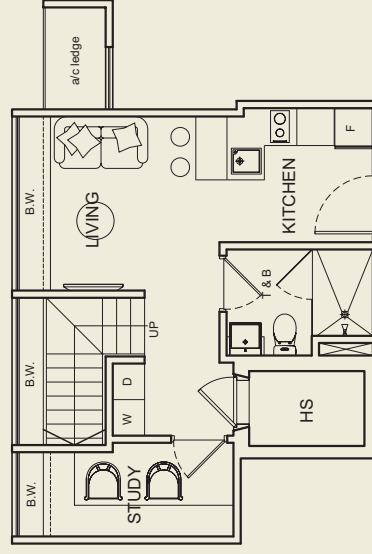

76 sq m

#05-08

upper penthouse

lower penthouse

lower penthouse

PH J (inclusive of bay window, a/c ledge, Roof terrace & Private Jacuzzi)

2+1 bdrm

100 sq m #05-09

upper penthouse

PH K (inclusive of bay window, a/c ledge, Roof terrace & Private Jacuzzi)

2+1 bdrm

87 sq m #05-10

upper penthouse

lower penthouse

lower penthouse

PH L (inclusive of bay window, a/c ledge, Roof terrace & Private Jacuzzi)