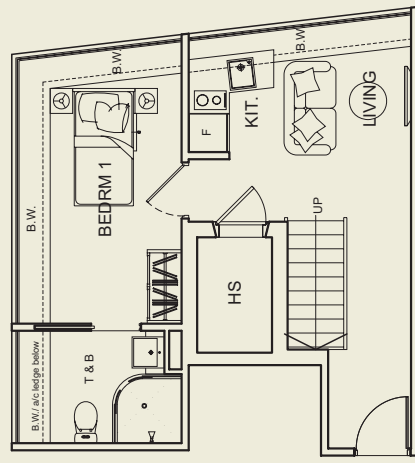

76 sq m

#05-08

upper penthouse

lower penthouse

lower penthouse

PH J (inclusive of bay window, a/c ledge, Roof terrace & Private Jacuzzi)

2+1 bdrm

100 sq m #05-09

upper penthouse

PH K (inclusive of bay window, a/c ledge, Roof terrace & Private Jacuzzi)

2+1 bdrm

87 sq m #05-10

upper penthouse

lower penthouse

lower penthouse

PH L (inclusive of bay window, a/c ledge, Roof terrace & Private Jacuzzi)

2 bdrm

98 sq m

#05-11

upper penthouse

PH Q (inclusive of bay window, a/c ledge, Roof terrace & Private Jacuzzi)

2+1 bdrm

109 sq m

#05-15

upper penthouse

lower penthouse

lower penthouse