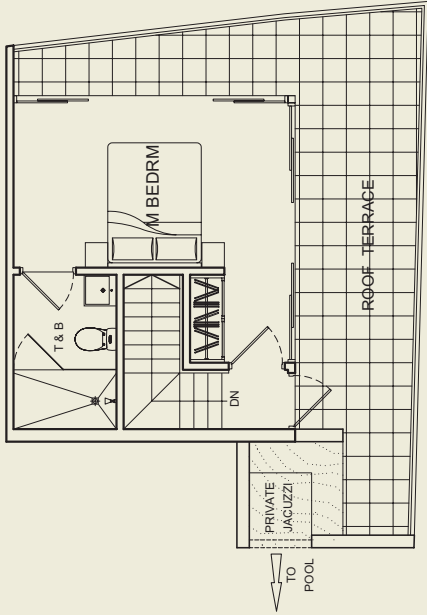

PH L (inclusive of bay window, a/c ledge, Roof terrace & Private Jacuzzi)

2 bdrm

98 sq m

#05-11

upper penthouse