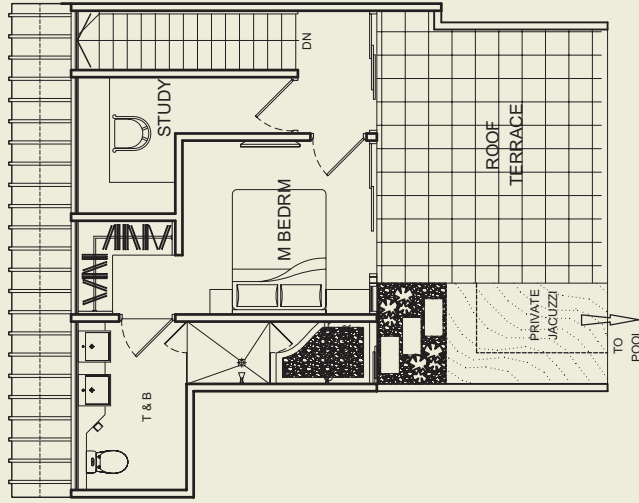

76 sq m

#05-08

upper penthouse

lower penthouse

lower penthouse

PH J (inclusive of bay window, a/c ledge, Roof terrace & Private Jacuzzi)

2+1 bdrm

100 sq m #05-09