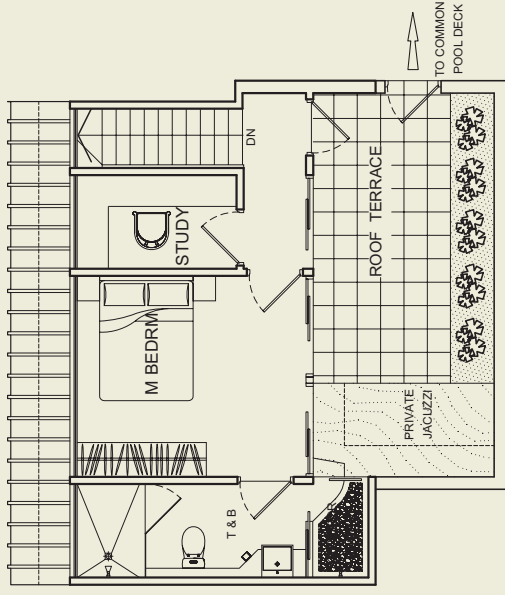

type A (inclusive of bay window, a/c ledge)
 2+1 bdrm | #02-01 | #03-01 | #04-01
 50 sq m

Standard unit

type B (inclusive of bay window, a/c ledge)
 1+1 bdrm | #02-02 | #03-02 | #04-02 | #05-02
 50 sq m

2 bdrm

98 sq m

#05-11

upper penthouse

PH Q (inclusive of bay window, a/c ledge, Roof terrace & Private Jacuzzi)

2+1 bdrm

109 sq m

#05-15

upper penthouse

lower penthouse

lower penthouse