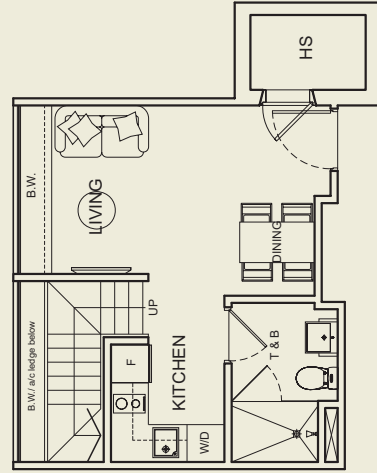

2+1 bdrm

92 sq m #05-05

upper penthouse

PH F (inclusive of bay window, a/c ledge, Roof terrace & Private Jacuzzi)

2 bdrm

79 sq m #05-06

upper penthouse

lower penthouse

lower penthouse

PH G (inclusive of bay window, a/c ledge, Roof terrace & Private Jacuzzi)

1 bdrm

59 sq m

#05-07

upper penthouse

PH H (inclusive of bay window, a/c ledge, Roof terrace & Private Jacuzzi)

1+1 bdrm

76 sq m

#05-08

upper penthouse

lower penthouse

lower penthouse

PH J (inclusive of bay window, a/c ledge, Roof terrace & Private Jacuzzi)

2+1 bdrm

100 sq m #05-09