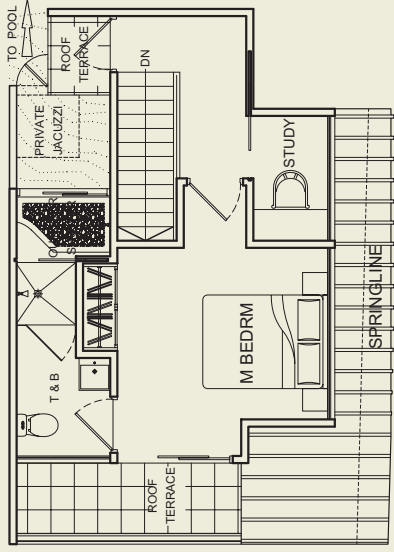

type A (inclusive of bay window, a/c ledge)
 2+1 bdrm | #02-01 | #03-01 | #04-01
 50 sq m

Standard unit

type B (inclusive of bay window, a/c ledge)
 1+1 bdrm | #02-02 | #03-02 | #04-02 | #05-02
 50 sq m

2+1 bdrm

77 sq m

#05-04

upper penthouse

lower penthouse - standard unit

lower penthouse

lower penthouse - option 2

PH E (inclusive of bay window, a/c ledge, Roof terrace & Private Jacuzzi)

2+1 bdrm

92 sq m #05-05

upper penthouse

PH F (inclusive of bay window, a/c ledge, Roof terrace & Private Jacuzzi)

2 bdrm

79 sq m #05-06

upper penthouse

lower penthouse