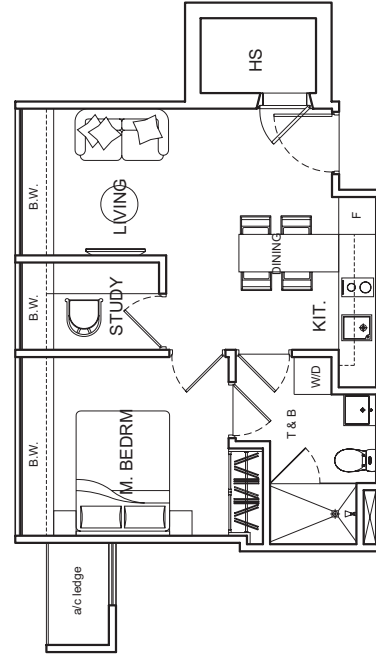

Standard unit

Option 2

Option 2

type C (inclusive of bay window, a/c ledge)

1+1 bdr
46 sq m
#02-03
#03-03
#04-03
#05-03

type D (inclusive of bay window, a/c ledge)

1+1 bdr
40 sq m
#02-04
#03-04
#04-04

type E (inclusive of bay window, a/c ledge)

2 bdr
54 sq m
#02-05
#03-05
#04-05

type F (inclusive of bay window, a/c ledge)

1 bdr
49 sq m
#02-06
#03-06
#04-06

type G (inclusive of bay window, a/c ledge)

1 bdrm | #02-07
#03-07
32 sq m | #04-07

type H (inclusive of bay window, a/c ledge)

1 bdrm | #02-08
#03-08
39 sq m | #04-08

type J (inclusive of bay window, a/c ledge)

1+1 bdrm | #02-09
#03-09
46 sq m | #04-09

type K (inclusive of bay window, a/c ledge)

1 bdrm | #02-10
#03-10
39 sq m | #04-10

type L [inclusive of bay window, a/c ledge]

1+1 bdrm
#02-11
#03-11
#04-11
49 sq m

type M [inclusive of bay window, a/c ledge]

1+1 bdrm
#02-12
#03-12
#04-12
#05-12
48 sq m

Standard unit

Option 2

type N (inclusive of bay window, a/c ledge)