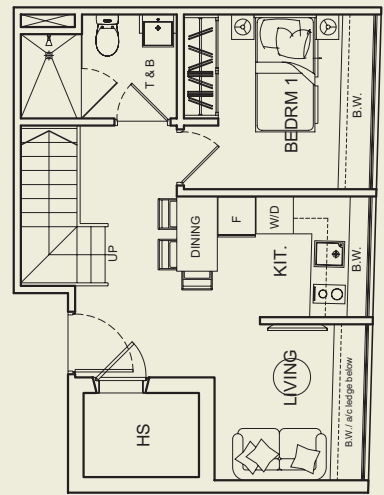

2+1 bdrmm #02-15
#03-15
58 sq m #04-15

Option 2

PH A (inclusive of bay window, a/c ledge, Roof terrace & Private Jacuzzi)

2+1 bdrm

90 sq m

#05-01

upper penthouse

PH D (inclusive of bay window, a/c ledge, Roof terrace & Private Jacuzzi)

2+1 bdrm

77 sq m

#05-04

upper penthouse

lower penthouse - standard unit

lower penthouse

lower penthouse - option 2

PH E (inclusive of bay window, a/c ledge, Roof terrace & Private Jacuzzi)

2+1 bdrm

92 sq m #05-05

upper penthouse

PH F (inclusive of bay window, a/c ledge, Roof terrace & Private Jacuzzi)

2 bdrm

79 sq m #05-06

upper penthouse

lower penthouse

lower penthouse

PH G (inclusive of bay window, a/c ledge, Roof terrace & Private Jacuzzi)

1 bdrm

59 sq m

#05-07

upper penthouse

PH H (inclusive of bay window, a/c ledge, Roof terrace & Private Jacuzzi)

1+1 bdrm