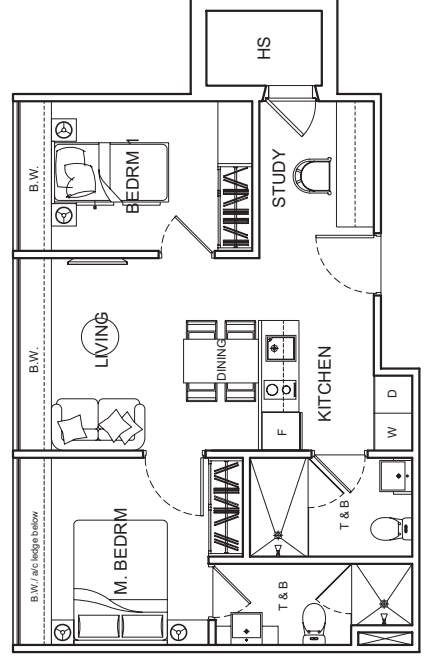

type A (inclusive of bay window, a/c ledge)
 2+1 bdrm | #02-01 | #03-01 | #04-01
 50 sq m

Standard unit

type B (inclusive of bay window, a/c ledge)
 1+1 bdrm | #02-02 | #03-02 | #04-02 | #05-02
 50 sq m

type L [inclusive of bay window, a/c ledge]

1+1 bdrm
#02-11
#03-11
#04-11
49 sq m

type M [inclusive of bay window, a/c ledge]

1+1 bdrm
#02-12
#03-12
#04-12
#05-12
48 sq m

Standard unit

Option 2

type N (inclusive of bay window, a/c ledge)

1+1 bdrmm #02-13
#03-13
50 sq m #04-13
#05-13

Standard unit

type P (inclusive of bay window, a/c ledge)

1+1 bdrmm #02-14
#03-14
52 sq m #04-14
#05-14

Standard unit

Option 2

type Q (inclusive of bay window, a/c ledge)

2+1 bdrmm #02-15
#03-15
58 sq m #04-15

Option 2

PH A (inclusive of bay window, a/c ledge, Roof terrace & Private Jacuzzi)

2+1 bdrm

90 sq m

#05-01

upper penthouse

PH D (inclusive of bay window, a/c ledge, Roof terrace & Private Jacuzzi)