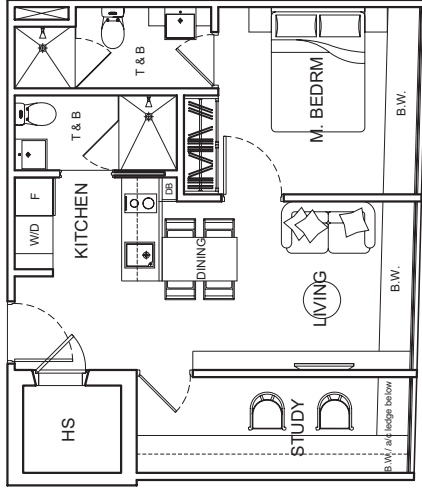

type L [inclusive of bay window, a/c ledge]

1+1 bdrm
#02-11
#03-11
#04-11
49 sq m

type M [inclusive of bay window, a/c ledge]

1+1 bdrm
#02-12
#03-12
#04-12
#05-12
48 sq m

Standard unit

Option 2

type N (inclusive of bay window, a/c ledge)

1+1 bdrmm #02-13
#03-13
50 sq m #04-13
#05-13

Standard unit

type P (inclusive of bay window, a/c ledge)

1+1 bdrmm #02-14
#03-14
52 sq m #04-14
#05-14

Standard unit

Option 2

type Q (inclusive of bay window, a/c ledge)

2+1 bdrmm #02-15
#03-15
58 sq m #04-15

Option 2

PH A (inclusive of bay window, a/c ledge, Roof terrace & Private Jacuzzi)

2+1 bdrm

90 sq m

#05-01

upper penthouse

PH D (inclusive of bay window, a/c ledge, Roof terrace & Private Jacuzzi)