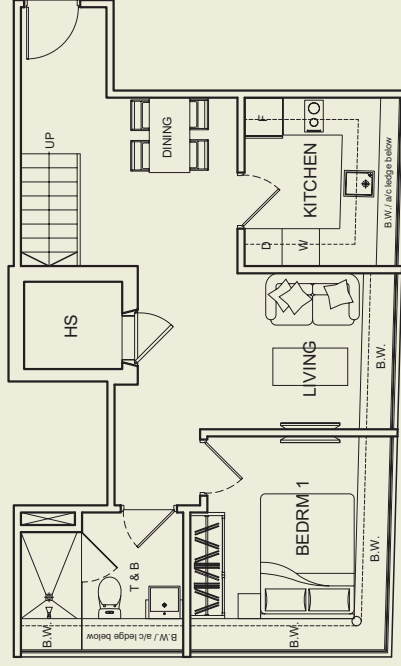

type A (inclusive of bay window, a/c ledge)
 2+1 bdrm | #02-01 | #03-01 | #04-01
 50 sq m

Standard unit

type B (inclusive of bay window, a/c ledge)
 1+1 bdrm | #02-02 | #03-02 | #04-02 | #05-02
 50 sq m

2+1 bdrm

92 sq m #05-05

upper penthouse

PH F (inclusive of bay window, a/c ledge, Roof terrace & Private Jacuzzi)

2 bdrm

79 sq m #05-06

upper penthouse

lower penthouse

lower penthouse

PH G (inclusive of bay window, a/c ledge, Roof terrace & Private Jacuzzi)

1 bdrm

59 sq m

#05-07

upper penthouse

PH H (inclusive of bay window, a/c ledge, Roof terrace & Private Jacuzzi)

1+1 bdrm

76 sq m

#05-08

upper penthouse

lower penthouse

lower penthouse

PH J (inclusive of bay window, a/c ledge, Roof terrace & Private Jacuzzi)

2+1 bdrm

100 sq m #05-09