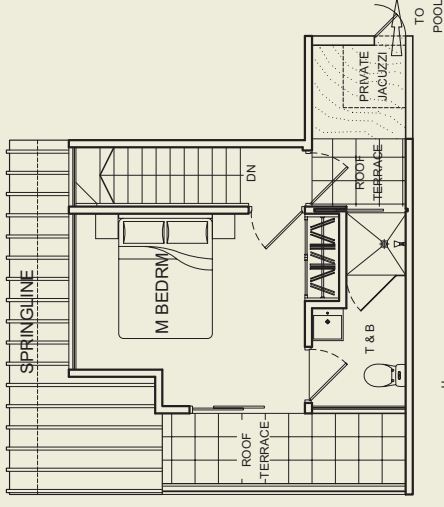

type A (inclusive of bay window, a/c ledge)
 2+1 bdrm | #02-01 | #03-01 | #04-01
 50 sq m

Standard unit

type B (inclusive of bay window, a/c ledge)
 1+1 bdrm | #02-02 | #03-02 | #04-02 | #05-02
 50 sq m

2+1 bdrm

92 sq m #05-05

upper penthouse

PH F (inclusive of bay window, a/c ledge, Roof terrace & Private Jacuzzi)

2 bdrm

79 sq m #05-06

upper penthouse

lower penthouse

lower penthouse

PH G (inclusive of bay window, a/c ledge, Roof terrace & Private Jacuzzi)

1 bdrm

59 sq m

#05-07

upper penthouse

PH H (inclusive of bay window, a/c ledge, Roof terrace & Private Jacuzzi)

1+1 bdrm