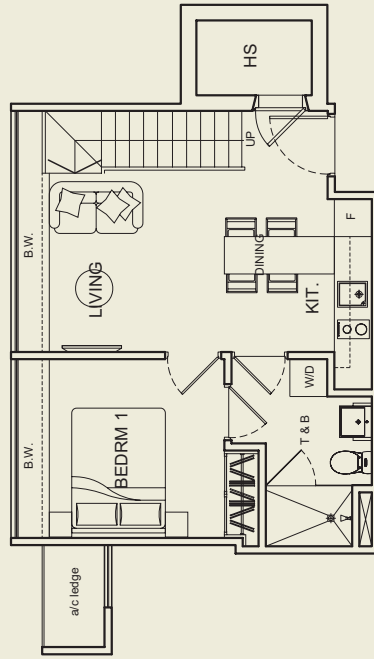

76 sq m

#05-08

upper penthouse

lower penthouse

lower penthouse

PH J (inclusive of bay window, a/c ledge, Roof terrace & Private Jacuzzi)

2+1 bdrm

100 sq m #05-09

upper penthouse

PH K (inclusive of bay window, a/c ledge, Roof terrace & Private Jacuzzi)

2+1 bdrm

87 sq m #05-10

upper penthouse

lower penthouse

lower penthouse

PH L (inclusive of bay window, a/c ledge, Roof terrace & Private Jacuzzi)

2 bdrm

98 sq m

#05-11

upper penthouse

PH Q (inclusive of bay window, a/c ledge, Roof terrace & Private Jacuzzi)

2+1 bdrm

109 sq m

#05-15

upper penthouse

lower penthouse

lower penthouse