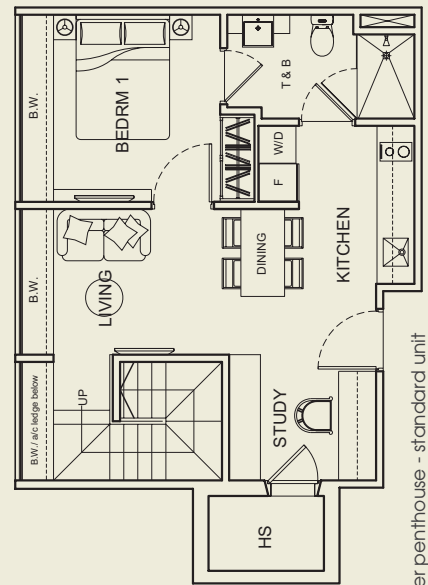

1+1 bdrmm #02-13
#03-13
50 sq m #04-13
#05-13

Standard unit

type P (inclusive of bay window, a/c ledge)

1+1 bdrmm #02-14
#03-14
52 sq m #04-14
#05-14

Standard unit

Option 2

type Q (inclusive of bay window, a/c ledge)

2+1 bdrmm #02-15
#03-15
58 sq m #04-15

Option 2

PH A (inclusive of bay window, a/c ledge, Roof terrace & Private Jacuzzi)

2+1 bdrm

90 sq m

#05-01

upper penthouse

PH D (inclusive of bay window, a/c ledge, Roof terrace & Private Jacuzzi)

2+1 bdrm

77 sq m

#05-04

upper penthouse

lower penthouse - standard unit

lower penthouse

lower penthouse - option 2

PH E (inclusive of bay window, a/c ledge, Roof terrace & Private Jacuzzi)

2+1 bdrm

92 sq m #05-05

upper penthouse

PH F (inclusive of bay window, a/c ledge, Roof terrace & Private Jacuzzi)

2 bdrm

79 sq m #05-06

upper penthouse

lower penthouse