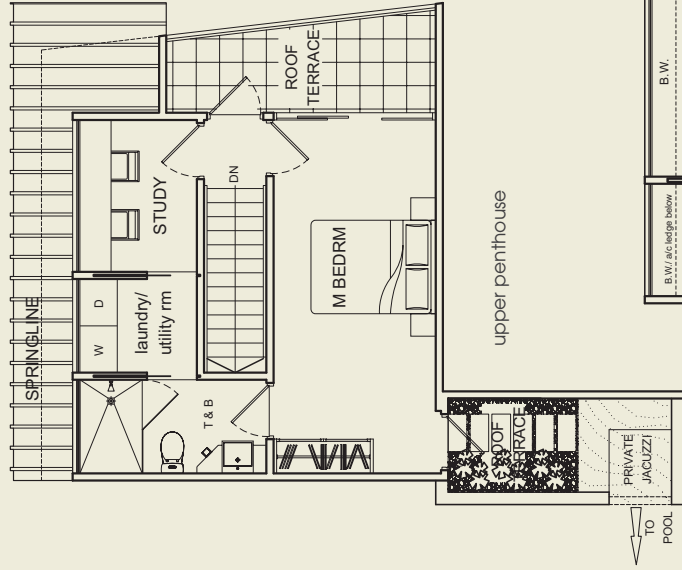

upper penthouse