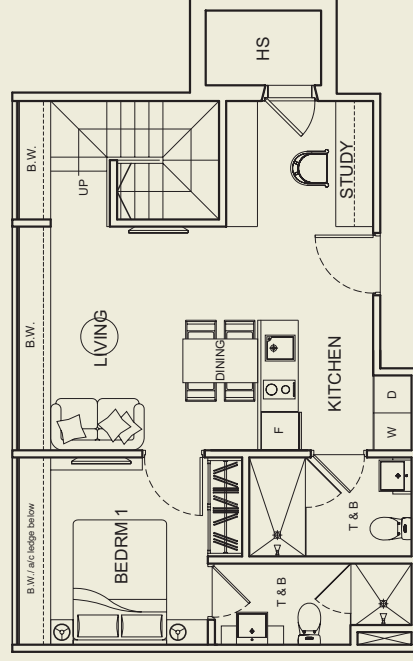

type A (inclusive of bay window, a/c ledge)
 2+1 bdrm | #02-01 | #03-01 | #04-01
 50 sq m

Standard unit

type B (inclusive of bay window, a/c ledge)
 1+1 bdrm | #02-02 | #03-02 | #04-02 | #05-02
 50 sq m

upper penthouse

PH K (inclusive of bay window, a/c ledge, Roof terrace & Private Jacuzzi)

2+1 bdrm

87 sq m #05-10

upper penthouse

lower penthouse

lower penthouse

PH L (inclusive of bay window, a/c ledge, Roof terrace & Private Jacuzzi)

2 bdrm

98 sq m

#05-11

upper penthouse

PH Q (inclusive of bay window, a/c ledge, Roof terrace & Private Jacuzzi)

2+1 bdrm

109 sq m

#05-15

upper penthouse

lower penthouse

lower penthouse