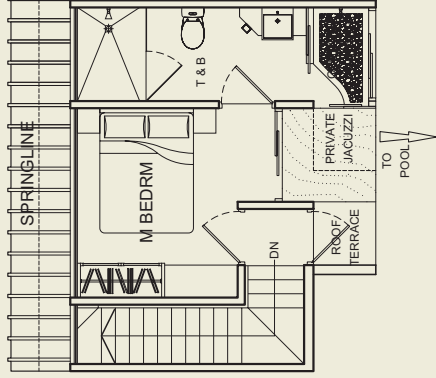

type A (inclusive of bay window, a/c ledge)
 2+1 bdrm | #02-01 | #03-01 | #04-01
 50 sq m

Standard unit

type B (inclusive of bay window, a/c ledge)
 1+1 bdrm | #02-02 | #03-02 | #04-02 | #05-02
 50 sq m

lower penthouse

PH G (inclusive of bay window, a/c ledge, Roof terrace & Private Jacuzzi)

1 bdrm

59 sq m

#05-07

upper penthouse

PH H (inclusive of bay window, a/c ledge, Roof terrace & Private Jacuzzi)

1+1 bdrm

76 sq m

#05-08

upper penthouse

lower penthouse

lower penthouse

PH J (inclusive of bay window, a/c ledge, Roof terrace & Private Jacuzzi)

2+1 bdrm

100 sq m #05-09