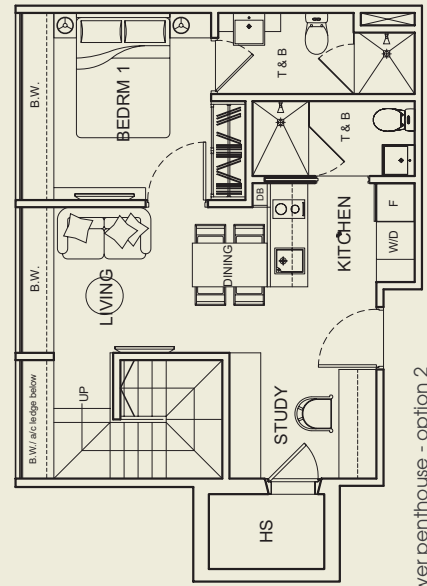

2+1 bdrmm #02-15
#03-15
58 sq m #04-15

Option 2

PH A (inclusive of bay window, a/c ledge, Roof terrace & Private Jacuzzi)

2+1 bdrm

90 sq m

#05-01

upper penthouse

PH D (inclusive of bay window, a/c ledge, Roof terrace & Private Jacuzzi)

2+1 bdrm

77 sq m

#05-04

upper penthouse

lower penthouse - standard unit

lower penthouse

lower penthouse - option 2

PH E (inclusive of bay window, a/c ledge, Roof terrace & Private Jacuzzi)

2+1 bdrm

92 sq m #05-05

upper penthouse

PH F (inclusive of bay window, a/c ledge, Roof terrace & Private Jacuzzi)

2 bdrm

79 sq m #05-06

upper penthouse

lower penthouse

lower penthouse

PH G (inclusive of bay window, a/c ledge, Roof terrace & Private Jacuzzi)

1 bdrm

59 sq m

#05-07

upper penthouse

PH H (inclusive of bay window, a/c ledge, Roof terrace & Private Jacuzzi)

1+1 bdrm