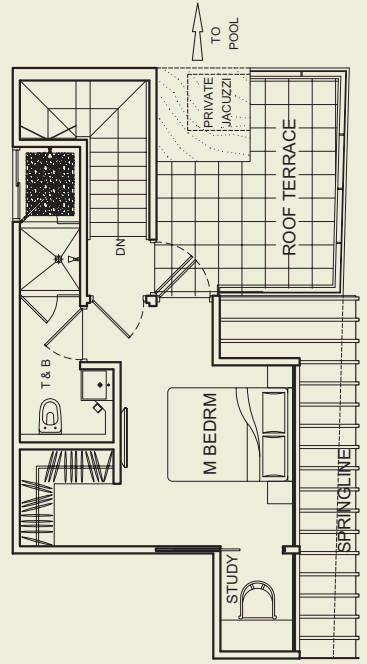

1+1 bdrmm #02-13
#03-13
50 sq m #04-13
#05-13

Standard unit

type P (inclusive of bay window, a/c ledge)

1+1 bdrmm #02-14
#03-14
52 sq m #04-14
#05-14

Standard unit

Option 2

type Q (inclusive of bay window, a/c ledge)

2+1 bdrmm #02-15
#03-15
58 sq m #04-15

Option 2

PH A (inclusive of bay window, a/c ledge, Roof terrace & Private Jacuzzi)

2+1 bdrm

90 sq m

#05-01

upper penthouse

PH D (inclusive of bay window, a/c ledge, Roof terrace & Private Jacuzzi)

2+1 bdrm

77 sq m

#05-04

upper penthouse

lower penthouse - standard unit

lower penthouse

lower penthouse - option 2

PH E (inclusive of bay window, a/c ledge, Roof terrace & Private Jacuzzi)