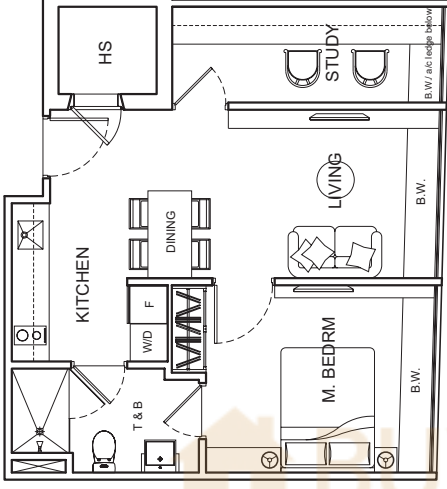

1 bdrm | #02-08
#03-08
39 sq m | #04-08

type J (inclusive of bay window, a/c ledge)

1+1 bdrm | #02-09
#03-09
46 sq m | #04-09

type K (inclusive of bay window, a/c ledge)

1 bdrm | #02-10
#03-10
39 sq m | #04-10

type L [inclusive of bay window, a/c ledge]

1+1 bdrm
#02-11
#03-11
#04-11
49 sq m

type M [inclusive of bay window, a/c ledge]

1+1 bdrm
#02-12
#03-12
#04-12
#05-12
48 sq m

Standard unit

Option 2

type N (inclusive of bay window, a/c ledge)

1+1 bdrmm #02-13
#03-13
50 sq m #04-13
#05-13

Standard unit

type P (inclusive of bay window, a/c ledge)

1+1 bdrmm #02-14
#03-14
52 sq m #04-14
#05-14

Standard unit

Option 2

type Q (inclusive of bay window, a/c ledge)

2+1 bdrmm #02-15
#03-15
58 sq m #04-15

Option 2

PH A (inclusive of bay window, a/c ledge, Roof terrace & Private Jacuzzi)

2+1 bdrm

90 sq m

#05-01

upper penthouse

PH D (inclusive of bay window, a/c ledge, Roof terrace & Private Jacuzzi)