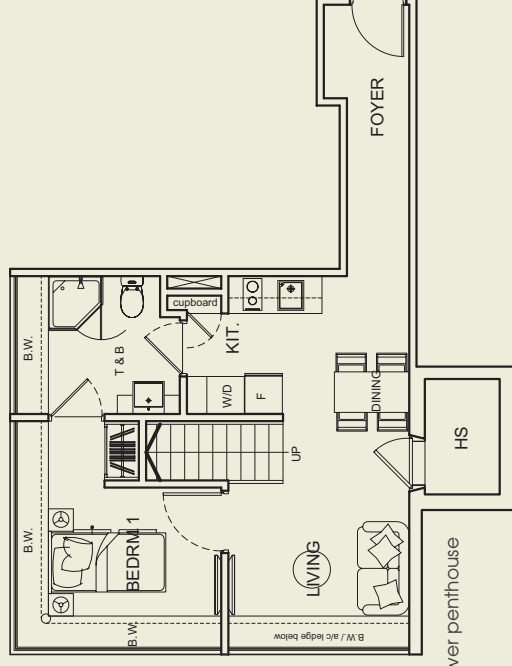

2+1 bdrm

92 sq m #05-05

upper penthouse

PH F (inclusive of bay window, a/c ledge, Roof terrace & Private Jacuzzi)

2 bdrm

79 sq m #05-06

upper penthouse

lower penthouse

lower penthouse

PH G (inclusive of bay window, a/c ledge, Roof terrace & Private Jacuzzi)

1 bdrm

59 sq m

#05-07

upper penthouse

PH H (inclusive of bay window, a/c ledge, Roof terrace & Private Jacuzzi)

1+1 bdrm