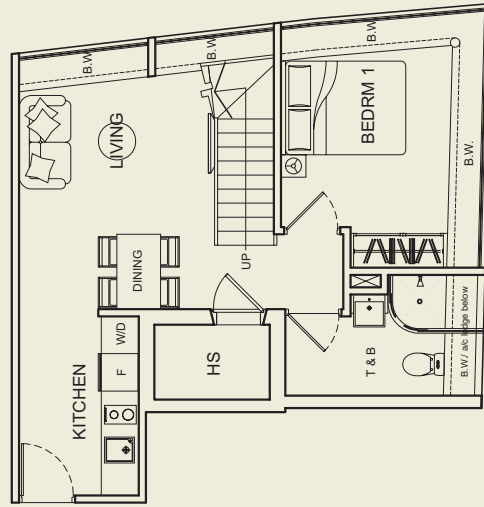

type A (inclusive of bay window, a/c ledge)
 2+1 bdrm | #02-01 | #03-01 | #04-01
 50 sq m

Standard unit

type B (inclusive of bay window, a/c ledge)
 1+1 bdrm | #02-02 | #03-02 | #04-02 | #05-02
 50 sq m

2 bdrm

98 sq m

#05-11

upper penthouse

PH Q (inclusive of bay window, a/c ledge, Roof terrace & Private Jacuzzi)

2+1 bdrm

109 sq m

#05-15

upper penthouse

lower penthouse

lower penthouse