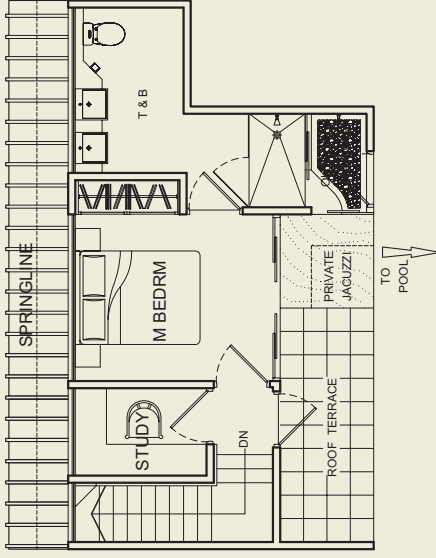

upper penthouse