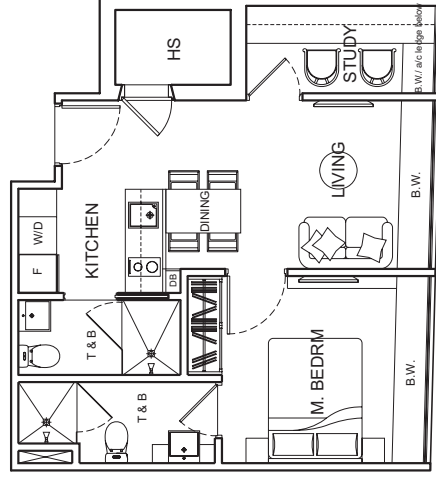

1 bdrm | #02-08
#03-08
39 sq m | #04-08

type J (inclusive of bay window, a/c ledge)

1+1 bdrm | #02-09
#03-09
46 sq m | #04-09

type K (inclusive of bay window, a/c ledge)

1 bdrm | #02-10
#03-10
39 sq m | #04-10

type L [inclusive of bay window, a/c ledge]

1+1 bdrm
#02-11
#03-11
#04-11
49 sq m

type M [inclusive of bay window, a/c ledge]

1+1 bdrm
#02-12
#03-12
#04-12
#05-12
48 sq m

Standard unit

Option 2

type N (inclusive of bay window, a/c ledge)

1+1 bdrmm #02-13
#03-13
50 sq m #04-13
#05-13

Standard unit

type P (inclusive of bay window, a/c ledge)

1+1 bdrmm #02-14
#03-14
52 sq m #04-14
#05-14

Standard unit

Option 2

type Q (inclusive of bay window, a/c ledge)

2+1 bdrmm #02-15
#03-15
58 sq m #04-15

Option 2

PH A (inclusive of bay window, a/c ledge, Roof terrace & Private Jacuzzi)

2+1 bdrm

90 sq m

#05-01

upper penthouse

PH D (inclusive of bay window, a/c ledge, Roof terrace & Private Jacuzzi)