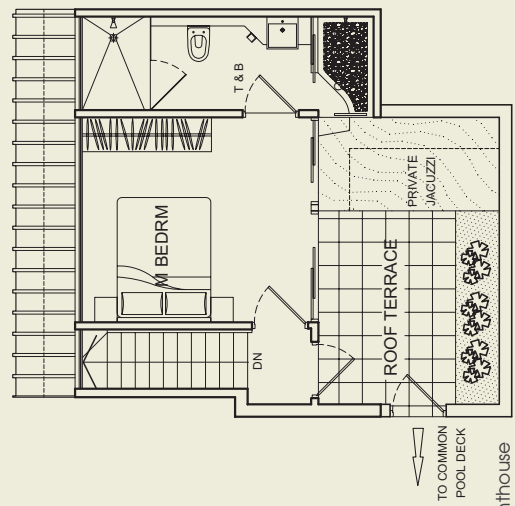

1+1 bdrmm #02-13
#03-13
50 sq m #04-13
#05-13

Standard unit

type P (inclusive of bay window, a/c ledge)

1+1 bdrmm #02-14
#03-14
52 sq m #04-14
#05-14

Standard unit

Option 2

type Q (inclusive of bay window, a/c ledge)

2+1 bdrmm #02-15
#03-15
58 sq m #04-15

Option 2

PH A (inclusive of bay window, a/c ledge, Roof terrace & Private Jacuzzi)

2+1 bdrm

90 sq m

#05-01

upper penthouse

PH D (inclusive of bay window, a/c ledge, Roof terrace & Private Jacuzzi)

2+1 bdrm

77 sq m

#05-04

upper penthouse

lower penthouse - standard unit

lower penthouse

lower penthouse - option 2

PH E (inclusive of bay window, a/c ledge, Roof terrace & Private Jacuzzi)