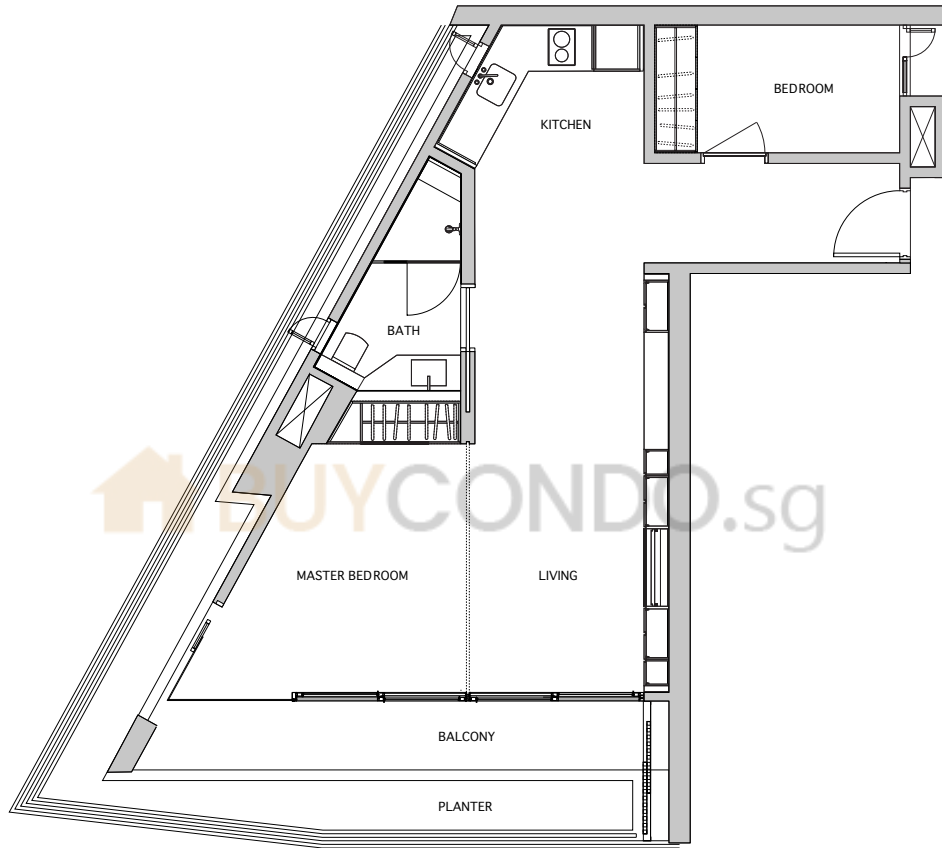

FLOOR PLAN - TYPE A AND C

TYPE A
1-BEDROOM
(53 sqm / 570 sqft)

TYPE C
1-BEDROOM
(58 sqm / 624 sqft)

FLOOR PLAN - TYPE B

TYPE B
2-BEDROOM
(85 sqm / 915 sqft)

FLOOR PLAN - TYPE D

BUYCONDO.sg

TYPE D
2-BEDROOM
(86 sqm / 926 sqft)