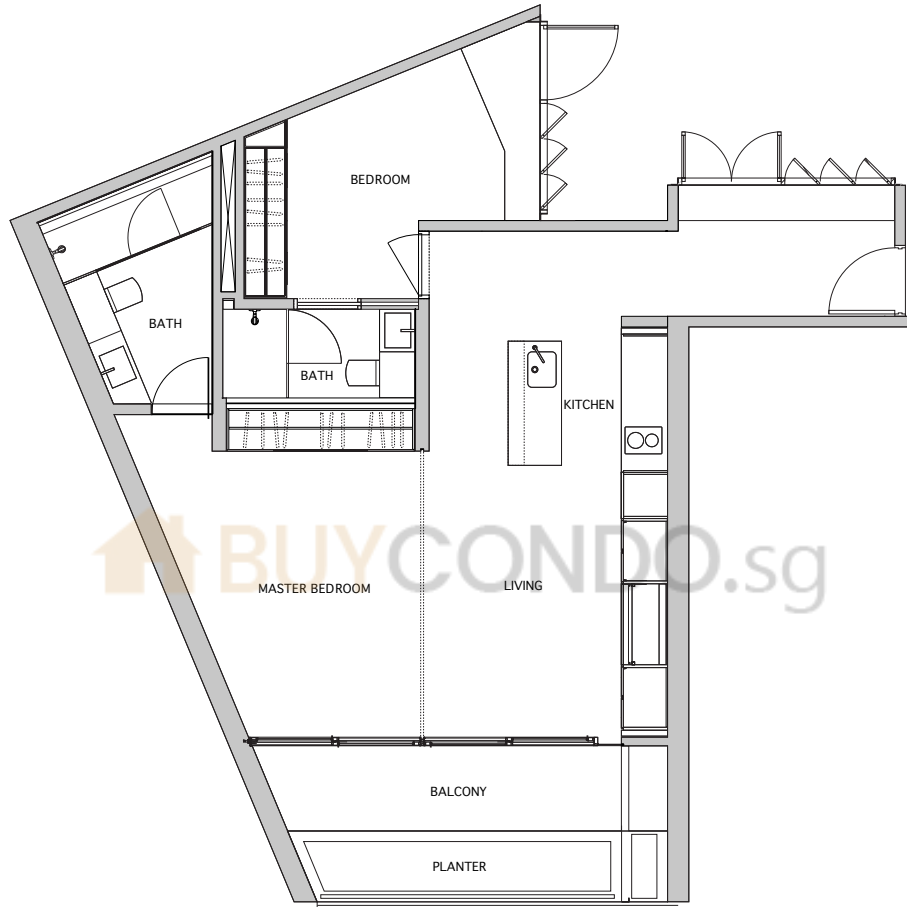

FLOOR PLAN - TYPE A AND C

TYPE A
1-BEDROOM
(53 sqm / 570 sqft)

TYPE C
1-BEDROOM
(58 sqm / 624 sqft)

FLOOR PLAN - TYPE B

TYPE B
2-BEDROOM
(85 sqm / 915 sqft)

FLOOR PLAN - TYPE D

BUYCONDO.sg

TYPE D
2-BEDROOM
(86 sqm / 926 sqft)