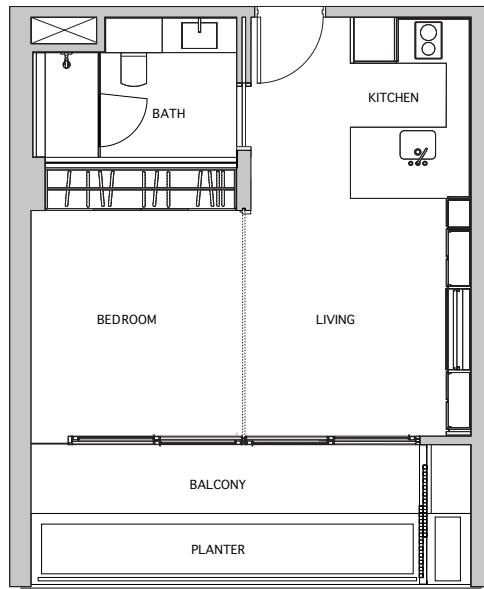

FLOOR PLAN - TYPE A AND C

TYPE A
1-BEDROOM
(53 sqm / 570 sqft)

TYPE C
1-BEDROOM
(58 sqm / 624 sqft)

FLOOR PLAN - TYPE B

TYPE B
2-BEDROOM
(85 sqm / 915 sqft)

FLOOR PLAN - TYPE D

BUYCONDO.sg

TYPE D
2-BEDROOM
(86 sqm / 926 sqft)