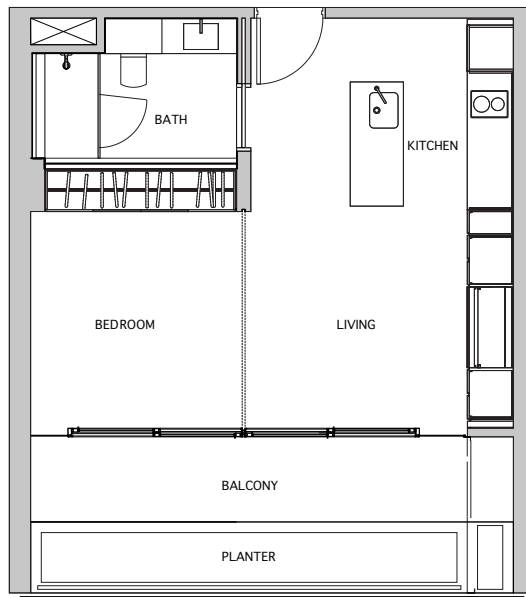

FLOOR PLAN - TYPE A AND C

TYPE A
1-BEDROOM
(53 sqm / 570 sqft)

TYPE C
1-BEDROOM
(58 sqm / 624 sqft)

FLOOR PLAN - TYPE B

TYPE B
2-BEDROOM
(85 sqm / 915 sqft)

FLOOR PLAN - TYPE D

BUYCONDO.sg

TYPE D
2-BEDROOM
(86 sqm / 926 sqft)