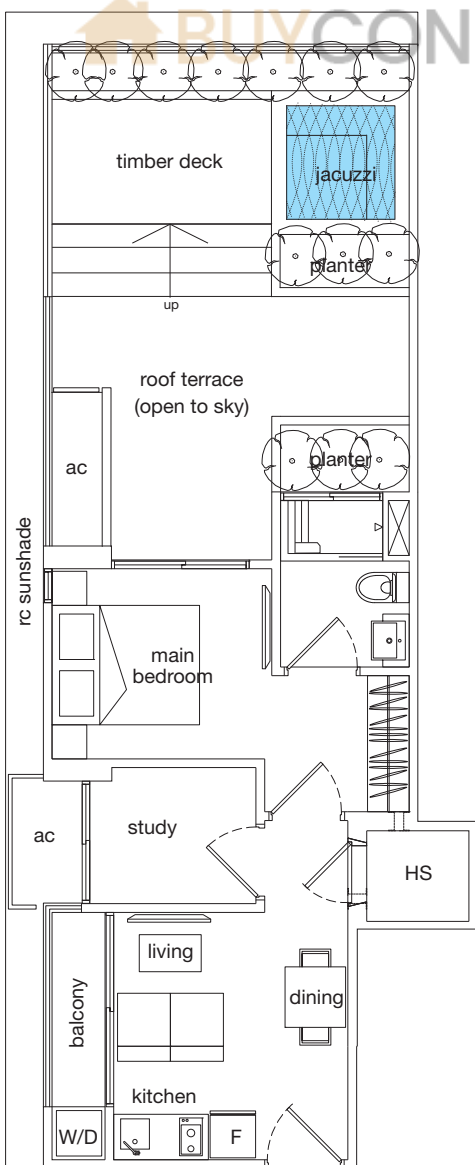

Private Terrace with Jacuzzi

TYPE **A1**

1+1 bdrm

764 sq ft

#03-01

■ private jacuzzi

Y ▶ Artist's Impression only

TYPE **B1**

1+1 bdrm

797 sq ft

#03-02

private jacuzzi

TYPE **A**

1+1 bdrm

452 sq ft

#04-01

#05-01

#06-01

#07-01

#08-01

#09-01

#10-01

#11-01

#12-01

#13-01

TYPE **B**

1+1 bdrm

484 sq ft

#04-02

#05-02

#06-02

#07-02