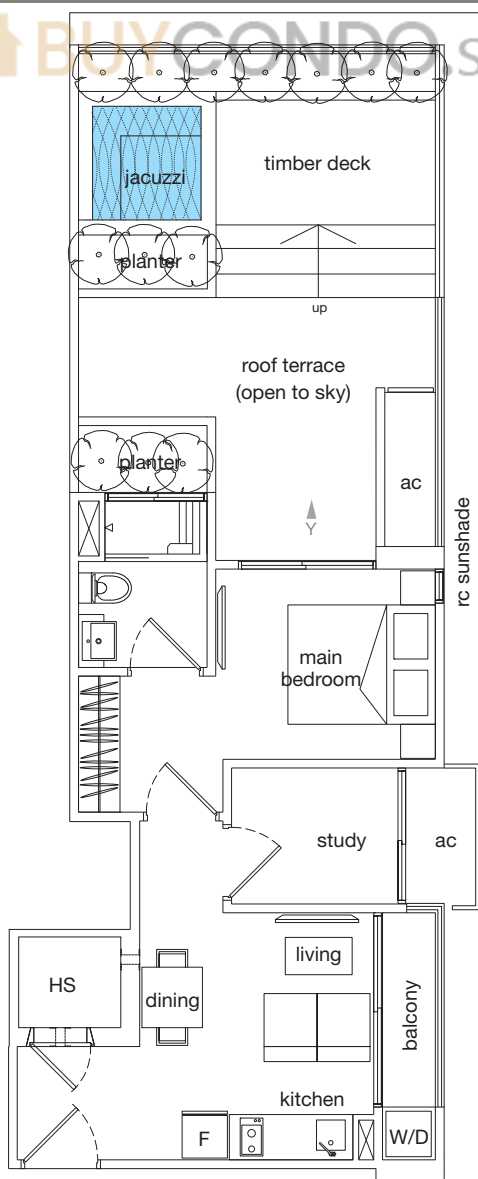

Private Terrace with Jacuzzi

TYPE **A1**

1+1 bdrm

764 sq ft

#03-01

■ private jacuzzi

Y ▶ Artist's Impression only

TYPE **B1**

1+1 bdrm

797 sq ft

#03-02

private jacuzzi

TYPE **A**

1+1 bdrm

452 sq ft

#04-01

#05-01

#06-01

#07-01

#08-01

#09-01

#10-01

#11-01

#12-01

#13-01

TYPE **B**

1+1 bdrm

484 sq ft

#04-02

#05-02

#06-02

#07-02