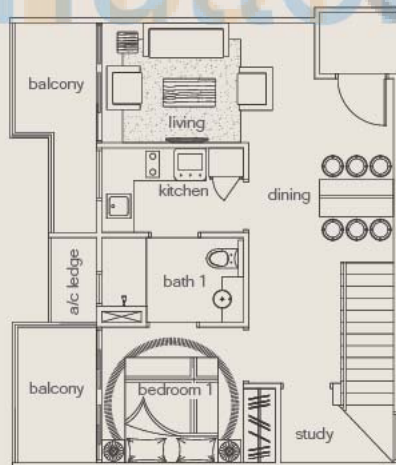

114 sq m

#03-05

#03-13

Upper Level

www.huttonsgroup.sg.com

Lower Level

3rd & 4th Storey

(inclusive of a/c ledge, void and balcony)