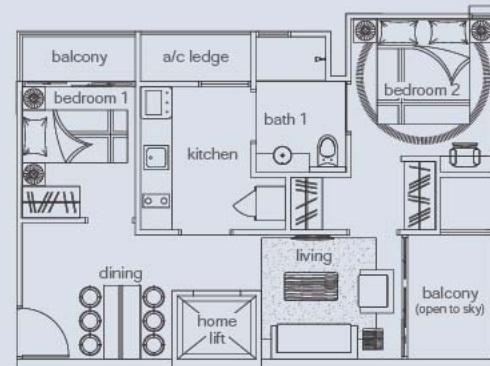

Lower Level

Lower Level

(inclusive of a/c ledge, void, balcony, sunken pool and roof terrace)

5th & Attic Storey

PENTHOUSE

Type J

3 bdrm

109 sq m