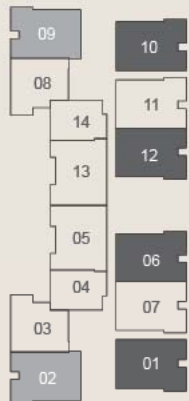

Type F

4 + guest rm

113 sq m

#03-02

#03-09

Upper Level

Type F1

4 + guest rm

113 sq m

#03-01

#03-06

#03-10

#03-12

Upper Level

www.huttonsgroup.sg.com

Lower Level

Lower Level

3rd & 4th Storey

(inclusive of a/c ledge, void and balcony)

DUPLEX UNITS

Type F2

4 + guest rm

113 sq m

#03-07

#03-11

Upper Level

Type G

3 bdrm

98 sq m

#03-03

#03-08

Upper Level