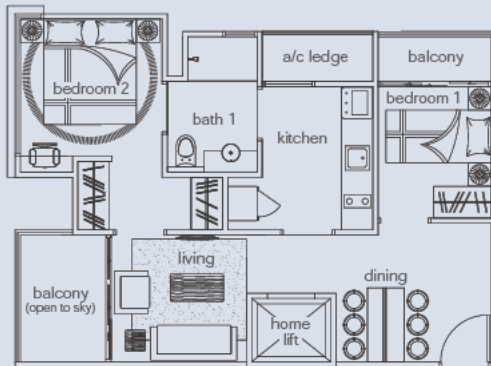

Lower Level

Lower Level

(inclusive of a/c ledge, void, balcony, sunken pool and roof terrace)

5th & Attic Storey

PENTHOUSE

Type J

3 bdrm

109 sq m