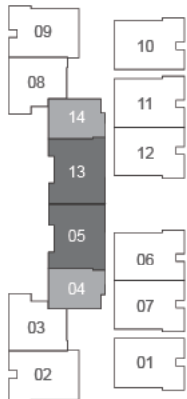

2nd Storey

Type D

1 bdrm

37 sq m

#02-04

#02-14

#05-04

#05-14

Type D1

1 bdrm

68 sq m

#03-04

#03-14

Upper Level

Lower Level

DUPLEX UNITS

Type F

4 + guest rm

113 sq m

#03-02

#03-09

Upper Level

Type F1

4 + guest rm

113 sq m

#03-01

#03-06

#03-10

#03-12

Upper Level

www.huttonsgroup.sg.com

Lower Level