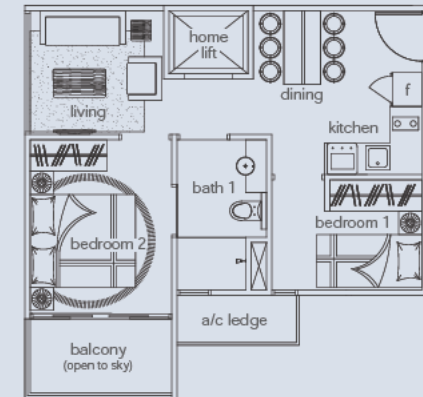

#05-07

#05-11

Upper Level

Type K

3 bdrm

102 sq m

#05-03

#05-08

Upper Level

www.huttonsgroup.sg.com

Lower Level

Lower Level

5th & Attic Storey

(inclusive of a/c ledge, void, balcony, sunken pool and roof terrace)