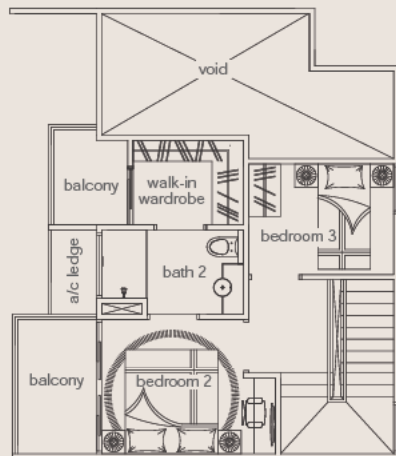

www.huttonsgroup.sg.com

Lower Level

Lower Level

3rd & 4th Storey

(inclusive of a/c ledge, void and balcony)

DUPLEX UNITS

Type H

3+1 bdrm

114 sq m

#03-05

#03-13

Upper Level

www.huttonsgroup.sg.com

Lower Level

3rd & 4th Storey

(inclusive of a/c ledge, void and balcony)