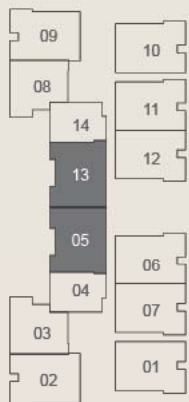

www.huttonsgroup.sg.com

Lower Level

Lower Level

3rd & 4th Storey

(inclusive of a/c ledge, void and balcony)

DUPLEX UNITS

Type H

3+1 bdrm

114 sq m

#03-05

#03-13

Upper Level

www.huttonsgroup.sg.com

Lower Level

3rd & 4th Storey

(inclusive of a/c ledge, void and balcony)

PENTHOUSE

Type I

3 bdrm

109 sq m

#05-02

#05-09

Upper Level

Type I1

3 bdrm

109 sq m

#05-01

#05-06

#05-10

#05-12

Upper Level

www.huttonsgroup.sg.com