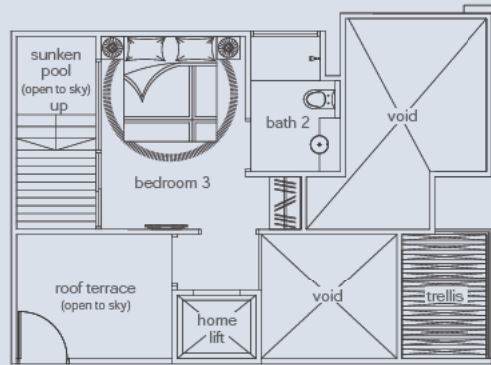

PENTHOUSE

Type J

3 bdrm

109 sq m

#05-07

#05-11

Upper Level