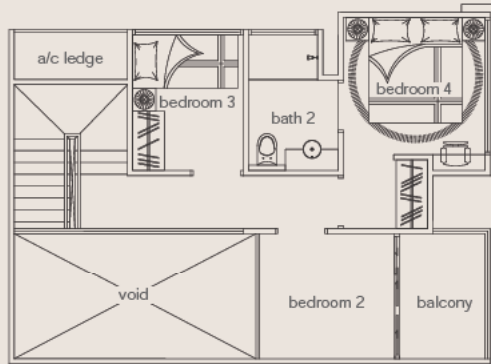

DUPLEX UNITS

Type F2

4 + guest rm

113 sq m

#03-07

#03-11

Upper Level