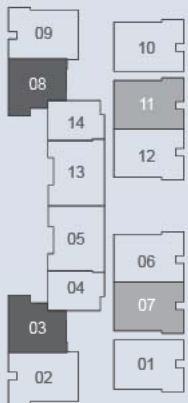

#02-07

#02-11

Type A1

2 bdrm

57 sq m

#02-01

#02-06

#02-10

2nd Storey

Type D

1 bdrm

37 sq m

#02-04

#02-14

#05-04

#05-14

#05-07

#05-11

Upper Level

Type K

3 bdrm

102 sq m

#05-03

#05-08

Upper Level

www.huttonsgroup.sg.com

Lower Level

Lower Level

5th & Attic Storey

(inclusive of a/c ledge, void, balcony, sunken pool and roof terrace)