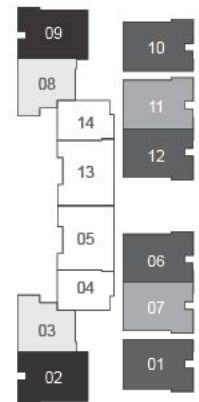

Type A

2 bdrm

57 sq m

#02-02

#02-09

Type B

2 bdrm

57 sq m

#02-07

#02-11

Type A1

2 bdrm

57 sq m

#02-01

#02-06

#02-10

#02-12

Type C

2 bdrm

49 sq m

#02-03

#02-08

www.huttonsgroup.sg.com

(inclusive of a/c ledge and balcony)

2nd Storey

Type D

1 bdrm

37 sq m

#02-04

#02-14

#05-04

#05-14