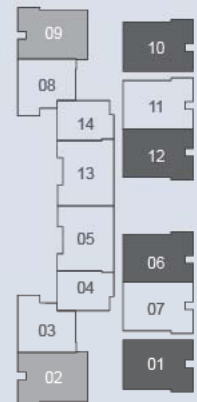

114 sq m

#03-05

#03-13

Upper Level

www.huttonsgroup.sg.com

Lower Level

3rd & 4th Storey

(inclusive of a/c ledge, void and balcony)

PENTHOUSE

Type I

3 bdrm

109 sq m

#05-02

#05-09

Upper Level

Type I1

3 bdrm

109 sq m

#05-01

#05-06

#05-10

#05-12

Upper Level

www.huttonsgroup.sg.com

Lower Level

Lower Level

(inclusive of a/c ledge, void, balcony, sunken pool and roof terrace)

5th & Attic Storey

PENTHOUSE

Type J

3 bdrm

109 sq m