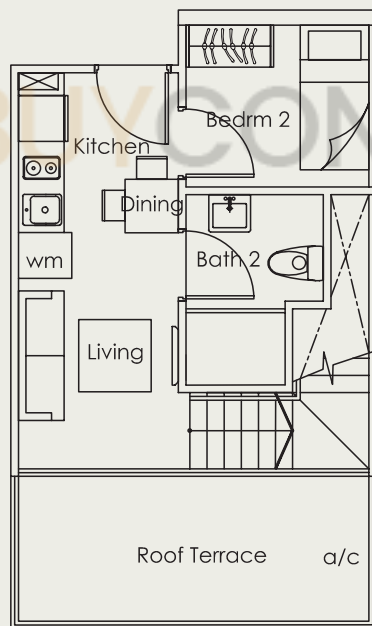

Lower level

(Inclusive of a/c and roof terrace)

TYPE PH-6

2 bdrm

61 sq m

#05-08

Upper Level

Lower Level

Upper level

Lower level

(Inclusive of a/c and roof terrace)