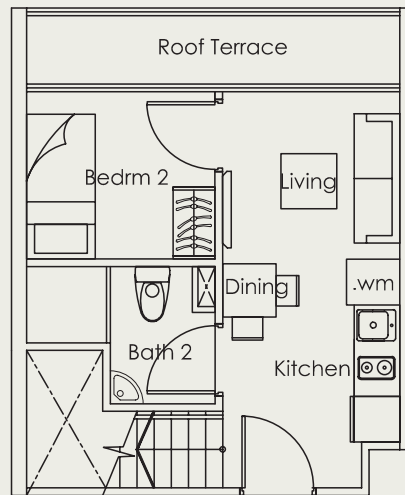

(Inclusive of a/c and roof terrace)

TYPE PH-4

2 bdrm

72 sq m

#05-06

Upper Level

Lower Level

Upper level

Lower level

(Inclusive of a/c and roof terrace)