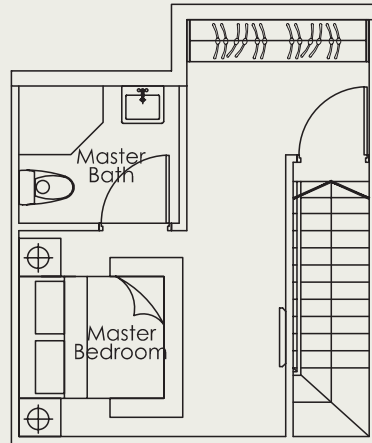

Lower level

(Inclusive of a/c and roof terrace)

TYPE PH-6

2 bdrm

61 sq m

#05-08

Upper Level

Lower Level

Upper level

Lower level

(Inclusive of a/c and roof terrace)