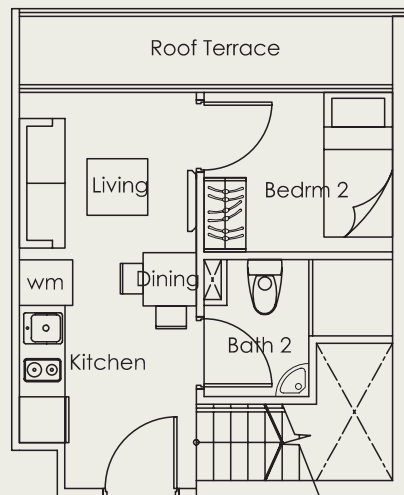

# P E N T H O U S E

TYPE PH-1

2 bdrm

105 sq m

#05-02

(Inclusive of a/c, roof terrace, swimming pool and void)

TYPE PH-2

2 bdrm

71 sq m

#05-04

Upper Level

Lower Level

Upper level

Lower level

(Inclusive of a/c and roof terrace)