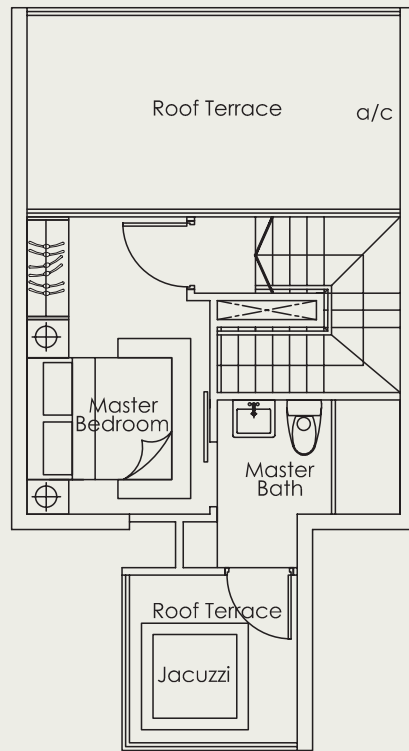

# P E N T H O U S E

TYPE PH-1

2 bdrm

105 sq m

#05-02

(Inclusive of a/c, roof terrace, swimming pool and void)

TYPE PH-2

2 bdrm

71 sq m

#05-04

Upper Level

Lower Level

Upper level

Lower level

(Inclusive of a/c and roof terrace)