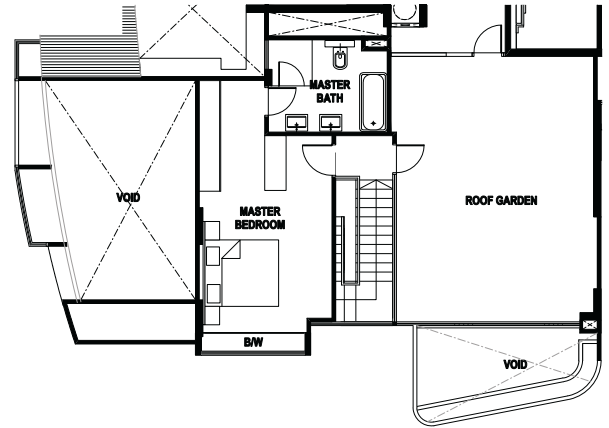

Type B1

House No #02 - 06, #04 - 06 to #11 - 06
Unit Size: 137m² (1475 ft²)

KEY PLAN

Type B2

House No #04 - 03 to #11 - 03
Unit Size: 140m² (1507 ft²)

KEY PLAN

3-BEDROOM

Type B3

House No #02 - 05, #04 - 05 to #11 - 05
Unit Size: 145m² (1561 ft²)

KEY PLAN

2-BEDROOM

Type C

House No #02 - 04, #04 - 04 to #11 - 04
Unit Size: 119m² (1281 ft²)

KEY PLAN

PENTHOUSE

Type PHI Lower Level

House No #12 - 01
Unit Size: 324m²(3488 ft²)

Type PHI Upper Level

KEY PLAN

Type PH2 Lower Level

House No #12 - 02
Unit Size: 299m²(3218 ft²)

Type PH2 Upper Level

KEY PLAN

PENTHOUSE

Type PH3 Lower Level

House No #12 - 06
Unit Size: 256m² (2756 ft²)

Type PH3 Upper Level

KEY PLAN

Type PH4 Lower Level

House No #12 - 03
Unit Size: 249m² (2680 ft²)

Type PH4 Upper Level

KEY PLAN