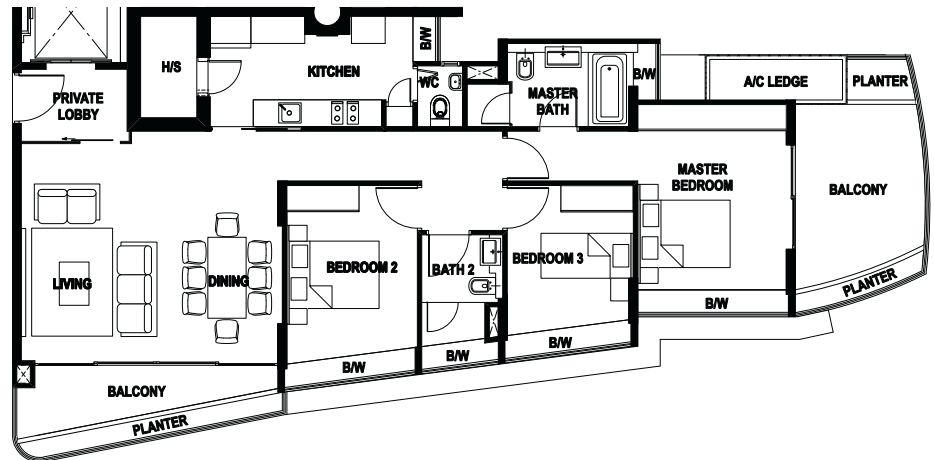

4-BEDROOM

Type A1

House No #04 - 01 to #11 - 01
Unit Size: 172m² (1851 ft²)

KEY PLAN

Type A2

House No #04 - 02 to #11 - 02
Unit Size: 172m² (1851 ft²)

KEY PLAN

3-BEDROOM

Type B1

House No #02 - 06, #04 - 06 to #11 - 06
Unit Size: 137m² (1475 ft²)

KEY PLAN

Type B2

House No #04 - 03 to #11 - 03
Unit Size: 140m² (1507 ft²)

KEY PLAN

3-BEDROOM

Type B3

House No #02 - 05, #04 - 05 to #11 - 05
Unit Size: 145m² (1561 ft²)

KEY PLAN

2-BEDROOM

Type C

House No #02 - 04, #04 - 04 to #11 - 04
Unit Size: 119m² (1281 ft²)

KEY PLAN

PENTHOUSE

Type PHI Lower Level

House No #12 - 01
Unit Size: 324m²(3488 ft²)

Type PHI Upper Level

KEY PLAN

Type PH2 Lower Level

House No #12 - 02
Unit Size: 299m²(3218 ft²)

Type PH2 Upper Level

KEY PLAN

PENTHOUSE