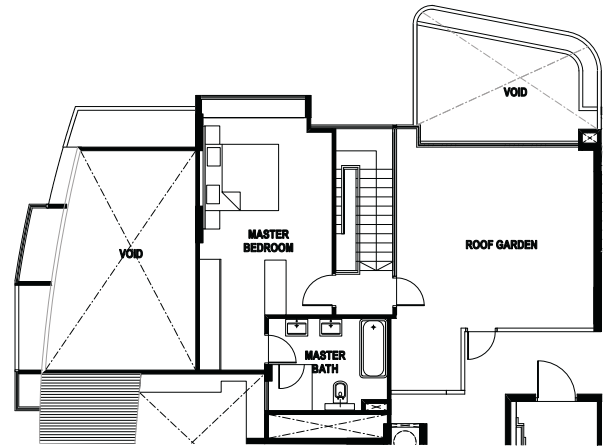

House No #12 - 01
Unit Size: 324m²(3488 ft²)

Type PHI Upper Level

KEY PLAN

Type PH2 Lower Level

House No #12 - 02
Unit Size: 299m²(3218 ft²)

Type PH2 Upper Level

KEY PLAN

PENTHOUSE

Type PH3 Lower Level

House No #12 - 06
Unit Size: 256m² (2756 ft²)

Type PH3 Upper Level

KEY PLAN

Type PH4 Lower Level

House No #12 - 03
Unit Size: 249m² (2680 ft²)

Type PH4 Upper Level

KEY PLAN

PENTHOUSE

Type PH5 Lower Level

House No #12-05
Unit Size: 478m² (5145 ft²)

Type PH5 Upper Level

KEY PLAN