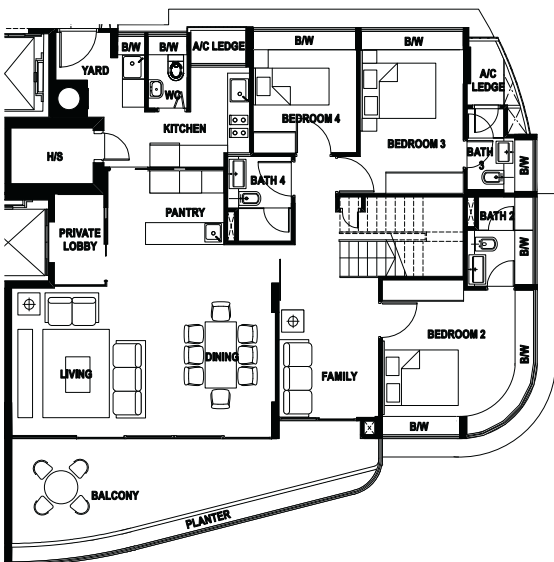

Type B1

House No #02 - 06, #04 - 06 to #11 - 06
Unit Size: 137m² (1475 ft²)

KEY PLAN

Type B2

House No #04 - 03 to #11 - 03
Unit Size: 140m² (1507 ft²)

KEY PLAN

3-BEDROOM

Type B3

House No #02 - 05, #04 - 05 to #11 - 05
Unit Size: 145m² (1561 ft²)

KEY PLAN

2-BEDROOM

Type C

House No #02 - 04, #04 - 04 to #11 - 04
Unit Size: 119m² (1281 ft²)

KEY PLAN

PENTHOUSE

Type PHI Lower Level

House No #12 - 01
Unit Size: 324m²(3488 ft²)

Type PHI Upper Level

KEY PLAN

Type PH2 Lower Level

House No #12 - 02
Unit Size: 299m²(3218 ft²)

Type PH2 Upper Level

KEY PLAN

PENTHOUSE

Type PH3 Lower Level

House No #12 - 06
Unit Size: 256m² (2756 ft²)

Type PH3 Upper Level

KEY PLAN

Type PH4 Lower Level

House No #12 - 03
Unit Size: 249m² (2680 ft²)

Type PH4 Upper Level

KEY PLAN