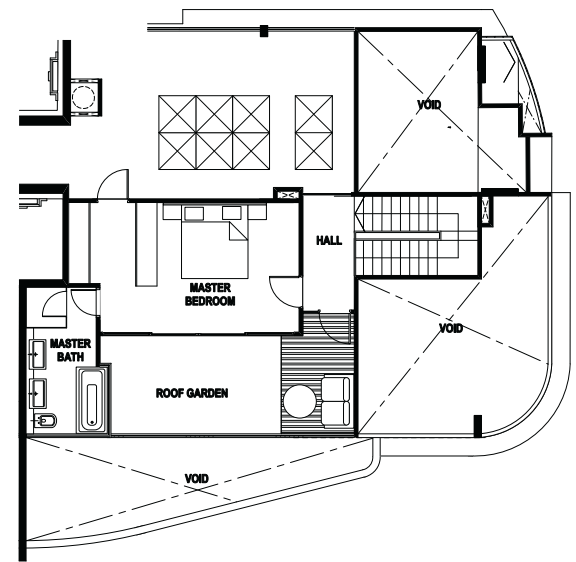

Type B1

House No #02 - 06, #04 - 06 to #11 - 06
Unit Size: 137m² (1475 ft²)

KEY PLAN

Type B2

House No #04 - 03 to #11 - 03
Unit Size: 140m² (1507 ft²)

KEY PLAN

3-BEDROOM

Type B3

House No #02 - 05, #04 - 05 to #11 - 05
Unit Size: 145m² (1561 ft²)

KEY PLAN

2-BEDROOM

Type C

House No #02 - 04, #04 - 04 to #11 - 04
Unit Size: 119m² (1281 ft²)

KEY PLAN

PENTHOUSE

Type PHI Lower Level

House No #12 - 01
Unit Size: 324m²(3488 ft²)

Type PHI Upper Level

KEY PLAN

Type PH2 Lower Level

House No #12 - 02
Unit Size: 299m²(3218 ft²)

Type PH2 Upper Level

KEY PLAN

PENTHOUSE

Type PH3 Lower Level

House No #12 - 06
Unit Size: 256m² (2756 ft²)

Type PH3 Upper Level

KEY PLAN

Type PH4 Lower Level

House No #12 - 03
Unit Size: 249m² (2680 ft²)

Type PH4 Upper Level

KEY PLAN