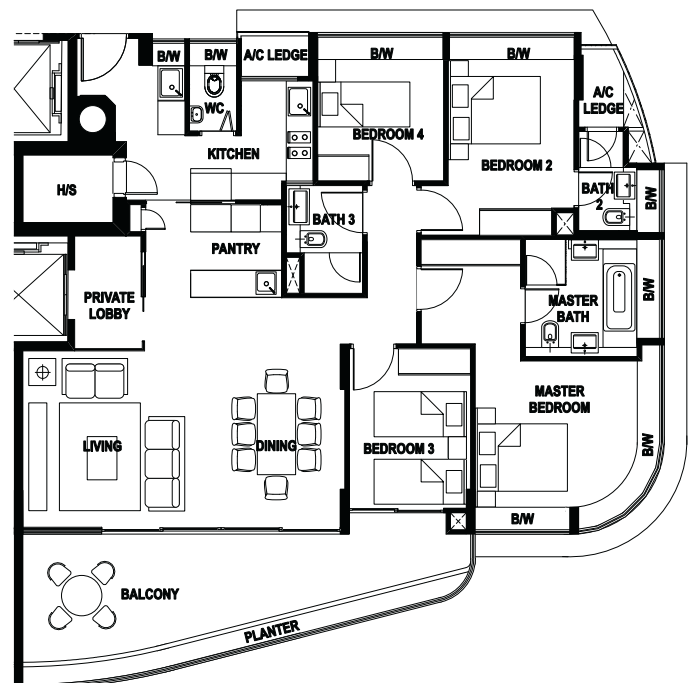

4-BEDROOM

Type A1

House No #04 - 01 to #11 - 01
Unit Size: 172m² (1851 ft²)

KEY PLAN

Type A2

House No #04 - 02 to #11 - 02
Unit Size: 172m² (1851 ft²)

KEY PLAN

3-BEDROOM

Type B1

House No #02 - 06, #04 - 06 to #11 - 06
Unit Size: 137m² (1475 ft²)

KEY PLAN

Type B2

House No #04 - 03 to #11 - 03
Unit Size: 140m² (1507 ft²)

KEY PLAN

3-BEDROOM

Type B3

House No #02 - 05, #04 - 05 to #11 - 05
Unit Size: 145m² (1561 ft²)

KEY PLAN

2-BEDROOM

Type C

House No #02 - 04, #04 - 04 to #11 - 04
Unit Size: 119m² (1281 ft²)

KEY PLAN

PENTHOUSE

Type PHI Lower Level

House No #12 - 01
Unit Size: 324m²(3488 ft²)

Type PHI Upper Level

KEY PLAN

Type PH2 Lower Level

House No #12 - 02
Unit Size: 299m²(3218 ft²)

Type PH2 Upper Level

KEY PLAN

PENTHOUSE