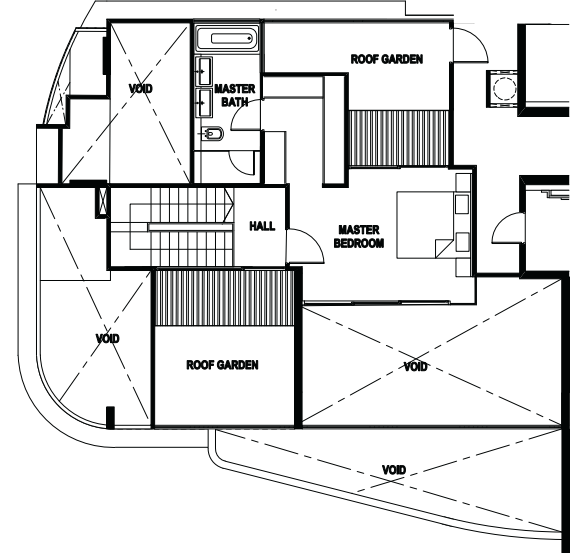

Type B1

House No #02 - 06, #04 - 06 to #11 - 06
Unit Size: 137m² (1475 ft²)

KEY PLAN

Type B2

House No #04 - 03 to #11 - 03
Unit Size: 140m² (1507 ft²)

KEY PLAN

3-BEDROOM

Type B3

House No #02 - 05, #04 - 05 to #11 - 05
Unit Size: 145m² (1561 ft²)

KEY PLAN

2-BEDROOM

Type C

House No #02 - 04, #04 - 04 to #11 - 04
Unit Size: 119m² (1281 ft²)

KEY PLAN

PENTHOUSE

Type PHI Lower Level

House No #12 - 01
Unit Size: 324m²(3488 ft²)

Type PHI Upper Level

KEY PLAN

Type PH2 Lower Level

House No #12 - 02
Unit Size: 299m²(3218 ft²)

Type PH2 Upper Level

KEY PLAN

PENTHOUSE

Type PH3 Lower Level

House No #12 - 06
Unit Size: 256m² (2756 ft²)

Type PH3 Upper Level

KEY PLAN

Type PH4 Lower Level

House No #12 - 03
Unit Size: 249m² (2680 ft²)

Type PH4 Upper Level

KEY PLAN