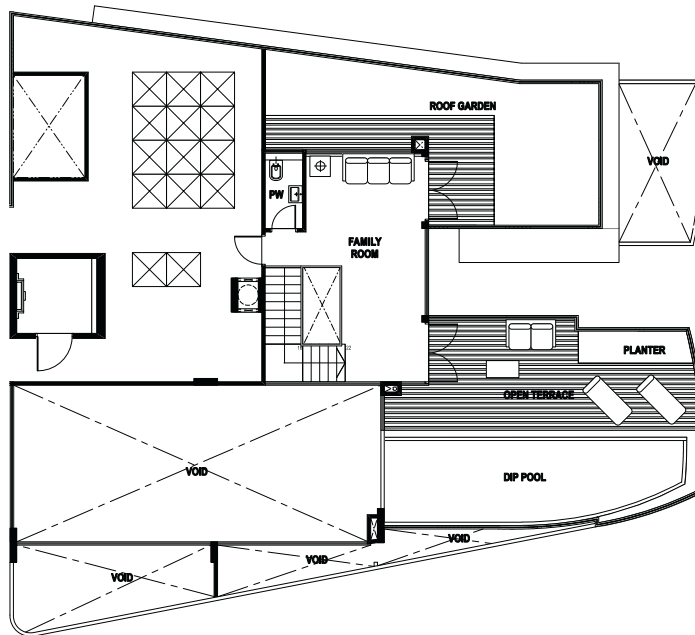

Type PH3 Lower Level

House No #12 - 06
Unit Size: 256m² (2756 ft²)

Type PH3 Upper Level

KEY PLAN

Type PH4 Lower Level

House No #12 - 03
Unit Size: 249m² (2680 ft²)

Type PH4 Upper Level

KEY PLAN

PENTHOUSE

Type PH5 Lower Level

House No #12-05
Unit Size: 478m² (5145 ft²)

Type PH5 Upper Level

KEY PLAN