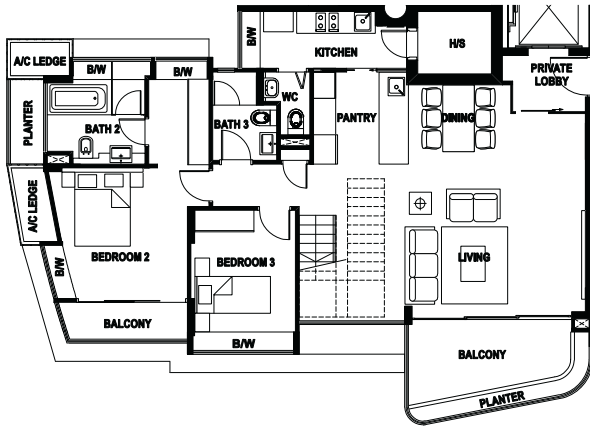

Type B1

House No #02 - 06, #04 - 06 to #11 - 06
Unit Size: 137m² (1475 ft²)

KEY PLAN

Type B2

House No #04 - 03 to #11 - 03
Unit Size: 140m² (1507 ft²)

KEY PLAN

3-BEDROOM

Type B3

House No #02 - 05, #04 - 05 to #11 - 05
Unit Size: 145m² (1561 ft²)

KEY PLAN

2-BEDROOM

Type C

House No #02 - 04, #04 - 04 to #11 - 04
Unit Size: 119m² (1281 ft²)

KEY PLAN

PENTHOUSE

Type PHI Lower Level

House No #12 - 01
Unit Size: 324m²(3488 ft²)

Type PHI Upper Level

KEY PLAN

Type PH2 Lower Level

House No #12 - 02
Unit Size: 299m²(3218 ft²)

Type PH2 Upper Level

KEY PLAN

PENTHOUSE

Type PH3 Lower Level

House No #12 - 06
Unit Size: 256m² (2756 ft²)

Type PH3 Upper Level

KEY PLAN

Type PH4 Lower Level

House No #12 - 03
Unit Size: 249m² (2680 ft²)

Type PH4 Upper Level

KEY PLAN