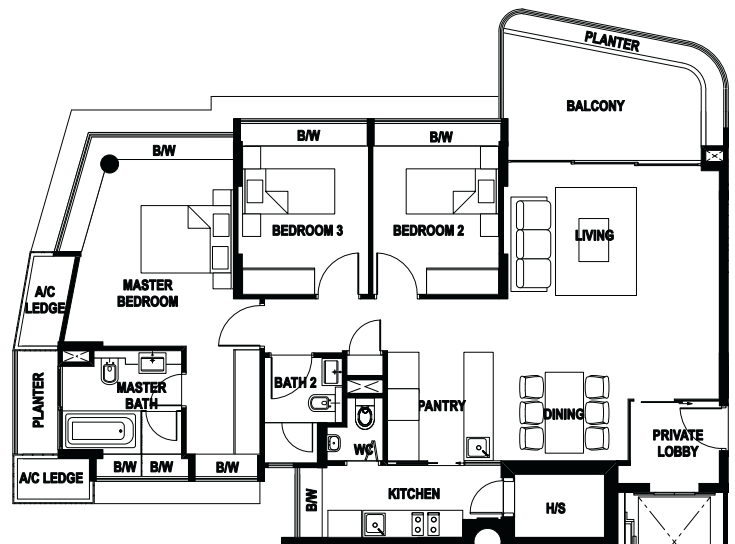

4-BEDROOM

Type A1

House No #04 - 01 to #11 - 01
Unit Size: 172m² (1851 ft²)

KEY PLAN

Type A2

House No #04 - 02 to #11 - 02
Unit Size: 172m² (1851 ft²)

KEY PLAN

3-BEDROOM

Type B1

House No #02 - 06, #04 - 06 to #11 - 06
Unit Size: 137m² (1475 ft²)

KEY PLAN

Type B2

House No #04 - 03 to #11 - 03
Unit Size: 140m² (1507 ft²)

KEY PLAN

3-BEDROOM

Type B3

House No #02 - 05, #04 - 05 to #11 - 05
Unit Size: 145m² (1561 ft²)

KEY PLAN

2-BEDROOM

Type C

House No #02 - 04, #04 - 04 to #11 - 04
Unit Size: 119m² (1281 ft²)

KEY PLAN

PENTHOUSE

Type PHI Lower Level

House No #12 - 01
Unit Size: 324m²(3488 ft²)

Type PHI Upper Level

KEY PLAN

Type PH2 Lower Level

House No #12 - 02
Unit Size: 299m²(3218 ft²)

Type PH2 Upper Level

KEY PLAN

PENTHOUSE