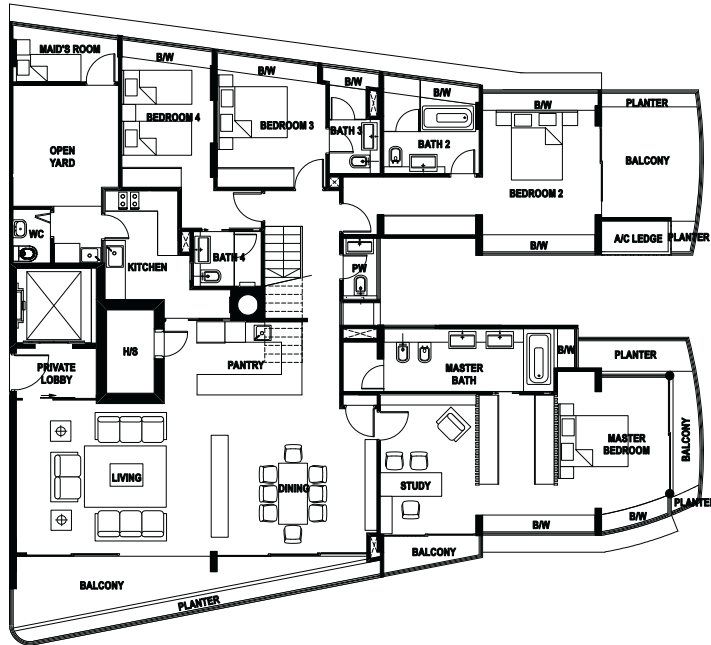

Type B1

House No #02 - 06, #04 - 06 to #11 - 06
Unit Size: 137m² (1475 ft²)

KEY PLAN

Type B2

House No #04 - 03 to #11 - 03
Unit Size: 140m² (1507 ft²)

KEY PLAN

3-BEDROOM

Type B3

House No #12 - 01
Unit Size: 324m²(3488 ft²)

Type PHI Upper Level

KEY PLAN

Type PH2 Lower Level

House No #12 - 02
Unit Size: 299m²(3218 ft²)

Type PH2 Upper Level

KEY PLAN

PENTHOUSE

Type PH3 Lower Level

House No #12 - 06
Unit Size: 256m² (2756 ft²)

Type PH3 Upper Level

KEY PLAN

Type PH4 Lower Level

House No #12 - 03
Unit Size: 249m² (2680 ft²)

Type PH4 Upper Level

KEY PLAN

PENTHOUSE

Type PH5 Lower Level

House No #12-05
Unit Size: 478m² (5145 ft²)

Type PH5 Upper Level

KEY PLAN