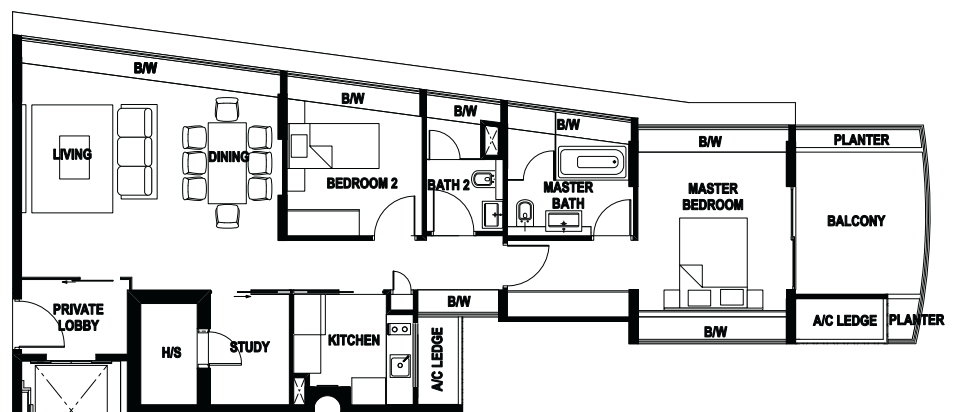

Type B1

House No #02 - 06, #04 - 06 to #11 - 06
Unit Size: 137m² (1475 ft²)

KEY PLAN

Type B2

House No #04 - 03 to #11 - 03
Unit Size: 140m² (1507 ft²)

KEY PLAN

3-BEDROOM

Type B3

House No #02 - 05, #04 - 05 to #11 - 05
Unit Size: 145m² (1561 ft²)

KEY PLAN

2-BEDROOM

Type C

House No #02 - 04, #04 - 04 to #11 - 04
Unit Size: 119m² (1281 ft²)

KEY PLAN

PENTHOUSE

Type PHI Lower Level

House No #12 - 01
Unit Size: 324m²(3488 ft²)

Type PHI Upper Level

KEY PLAN

Type PH2 Lower Level

House No #12 - 02
Unit Size: 299m²(3218 ft²)

Type PH2 Upper Level

KEY PLAN

PENTHOUSE

Type PH3 Lower Level

House No #12 - 06
Unit Size: 256m² (2756 ft²)

Type PH3 Upper Level

KEY PLAN

Type PH4 Lower Level

House No #12 - 03
Unit Size: 249m² (2680 ft²)

Type PH4 Upper Level

KEY PLAN