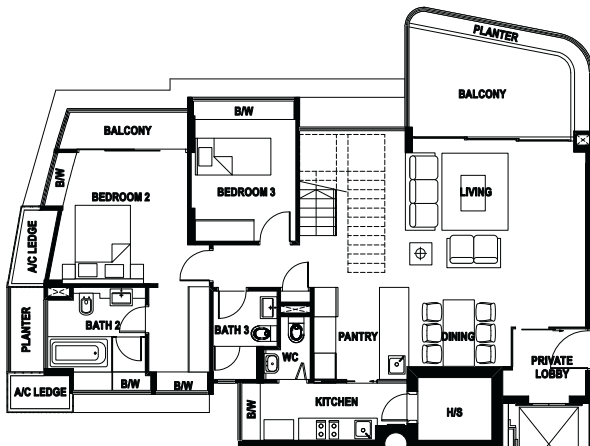

House No #12 - 01
Unit Size: 324m²(3488 ft²)

Type PHI Upper Level

KEY PLAN

Type PH2 Lower Level

House No #12 - 02
Unit Size: 299m²(3218 ft²)

Type PH2 Upper Level

KEY PLAN

PENTHOUSE

Type PH3 Lower Level

House No #12 - 06
Unit Size: 256m² (2756 ft²)

Type PH3 Upper Level

KEY PLAN

Type PH4 Lower Level

House No #12 - 03
Unit Size: 249m² (2680 ft²)

Type PH4 Upper Level

KEY PLAN

PENTHOUSE

Type PH5 Lower Level

House No #12-05
Unit Size: 478m² (5145 ft²)

Type PH5 Upper Level

KEY PLAN