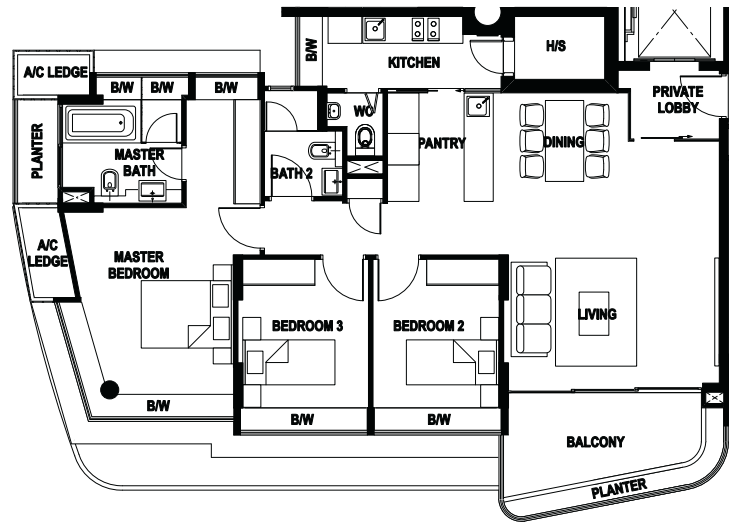

4-BEDROOM

Type A1

House No #04 - 01 to #11 - 01
Unit Size: 172m² (1851 ft²)

KEY PLAN

Type A2

House No #04 - 02 to #11 - 02
Unit Size: 172m² (1851 ft²)

KEY PLAN

3-BEDROOM

Type B1

House No #02 - 06, #04 - 06 to #11 - 06
Unit Size: 137m² (1475 ft²)

KEY PLAN

Type B2

House No #04 - 03 to #11 - 03
Unit Size: 140m² (1507 ft²)

KEY PLAN

3-BEDROOM

Type B3

House No #02 - 05, #04 - 05 to #11 - 05
Unit Size: 145m² (1561 ft²)

KEY PLAN

2-BEDROOM

Type C

House No #02 - 04, #04 - 04 to #11 - 04
Unit Size: 119m² (1281 ft²)

KEY PLAN

PENTHOUSE

Type PHI Lower Level

House No #12 - 01
Unit Size: 324m²(3488 ft²)

Type PHI Upper Level

KEY PLAN

Type PH2 Lower Level

House No #12 - 02
Unit Size: 299m²(3218 ft²)

Type PH2 Upper Level

KEY PLAN

PENTHOUSE