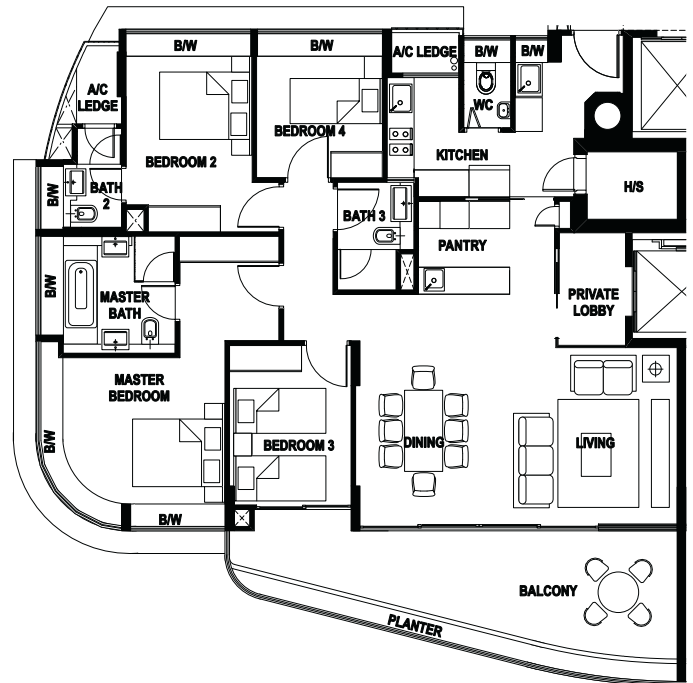

4-BEDROOM

Type A1

House No #04 - 01 to #11 - 01
Unit Size: 172m² (1851 ft²)

KEY PLAN

Type A2

House No #04 - 02 to #11 - 02
Unit Size: 172m² (1851 ft²)

KEY PLAN

3-BEDROOM

Type B1

House No #02 - 06, #04 - 06 to #11 - 06
Unit Size: 137m² (1475 ft²)

KEY PLAN

Type B2

House No #04 - 03 to #11 - 03
Unit Size: 140m² (1507 ft²)

KEY PLAN

3-BEDROOM

Type B3

House No #02 - 05, #04 - 05 to #11 - 05
Unit Size: 145m² (1561 ft²)

KEY PLAN

2-BEDROOM

Type C

House No #02 - 04, #04 - 04 to #11 - 04
Unit Size: 119m² (1281 ft²)

KEY PLAN

PENTHOUSE

Type PHI Lower Level

House No #12 - 01
Unit Size: 324m²(3488 ft²)

Type PHI Upper Level

KEY PLAN

Type PH2 Lower Level

House No #12 - 02
Unit Size: 299m²(3218 ft²)

Type PH2 Upper Level

KEY PLAN

PENTHOUSE