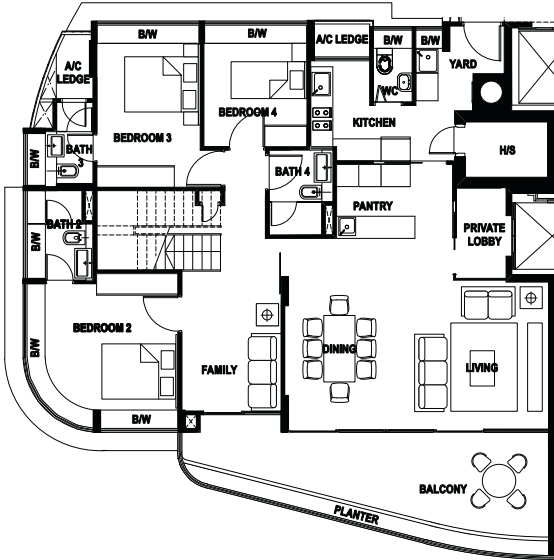

Type B1

House No #02 - 06, #04 - 06 to #11 - 06
Unit Size: 137m² (1475 ft²)

KEY PLAN

Type B2

House No #04 - 03 to #11 - 03
Unit Size: 140m² (1507 ft²)

KEY PLAN

3-BEDROOM

Type B3

House No #02 - 05, #04 - 05 to #11 - 05
Unit Size: 145m² (1561 ft²)

KEY PLAN

2-BEDROOM

Type C

House No #02 - 04, #04 - 04 to #11 - 04
Unit Size: 119m² (1281 ft²)

KEY PLAN

PENTHOUSE

Type PHI Lower Level

House No #12 - 01
Unit Size: 324m²(3488 ft²)

Type PHI Upper Level

KEY PLAN

Type PH2 Lower Level

House No #12 - 02
Unit Size: 299m²(3218 ft²)

Type PH2 Upper Level

KEY PLAN

PENTHOUSE

Type PH3 Lower Level

House No #12 - 06
Unit Size: 256m² (2756 ft²)

Type PH3 Upper Level

KEY PLAN

Type PH4 Lower Level

House No #12 - 03
Unit Size: 249m² (2680 ft²)

Type PH4 Upper Level

KEY PLAN