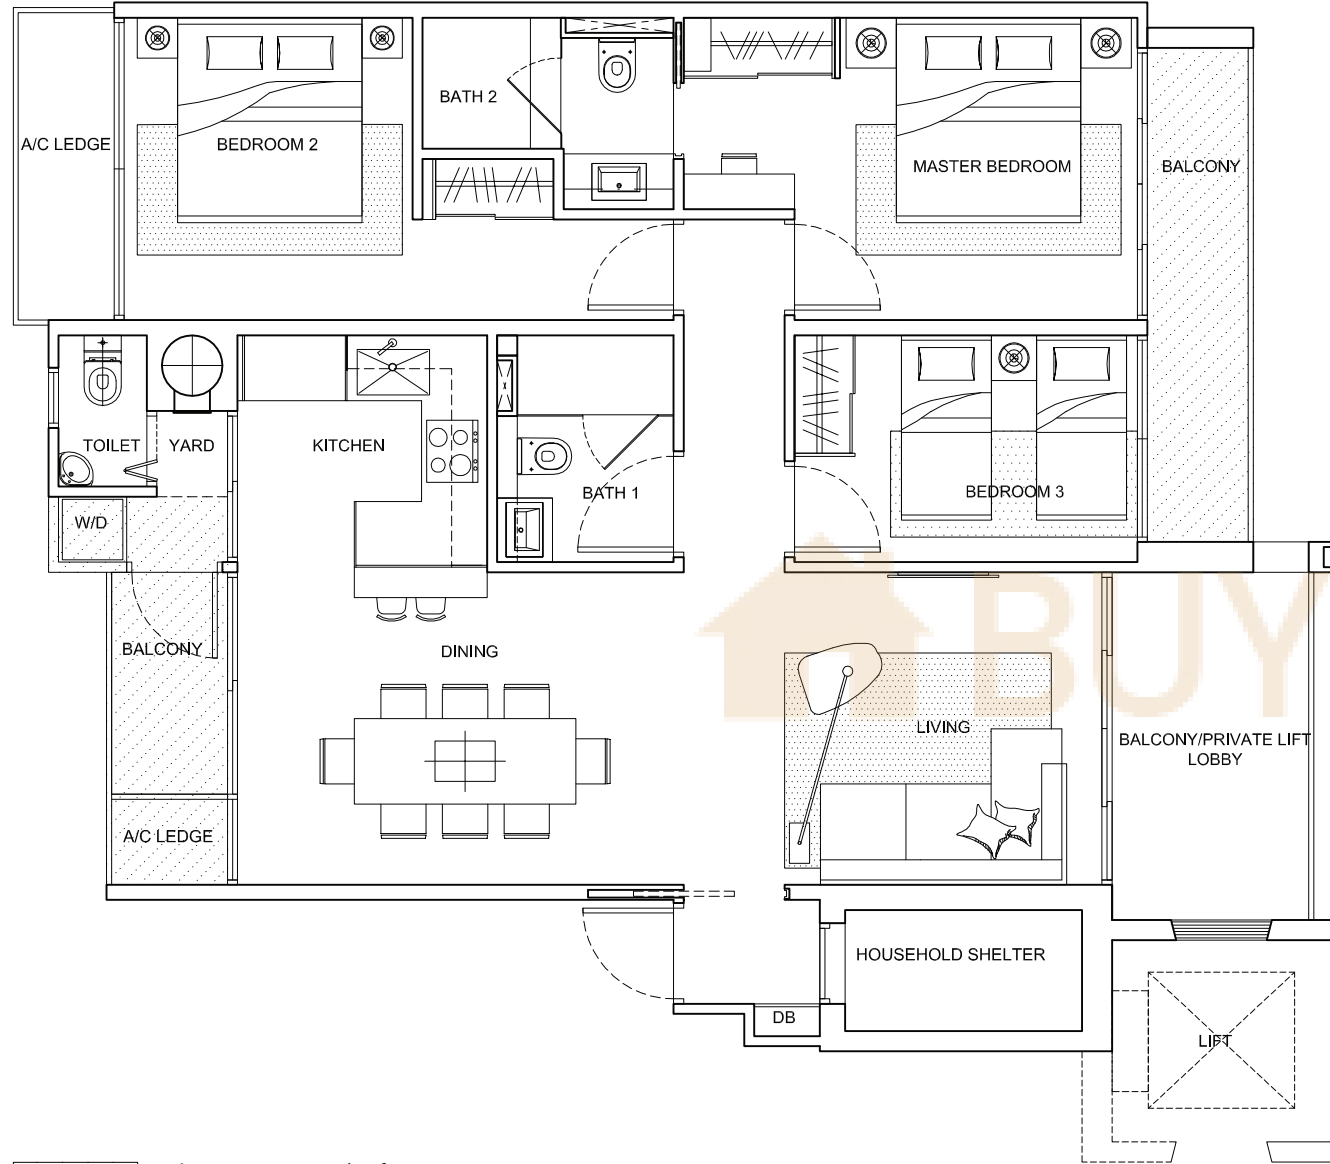

Type 1

3 Bedrooms
110 sqm / 1184 sqf

 Areas open to sky for 5th storey units.

Scale 1:75 

Type 1P

3 Bedrooms
114 sqm / 1227 sqf

Scale 1:75 

Type 2

3 Bedrooms
111 sqm / 1195 sqf

 Areas open to sky for 5th storey units.

Scale 1:75 

Type 2P

3 Bedrooms
114 sqm / 1227 sqf

Scale 1:75 