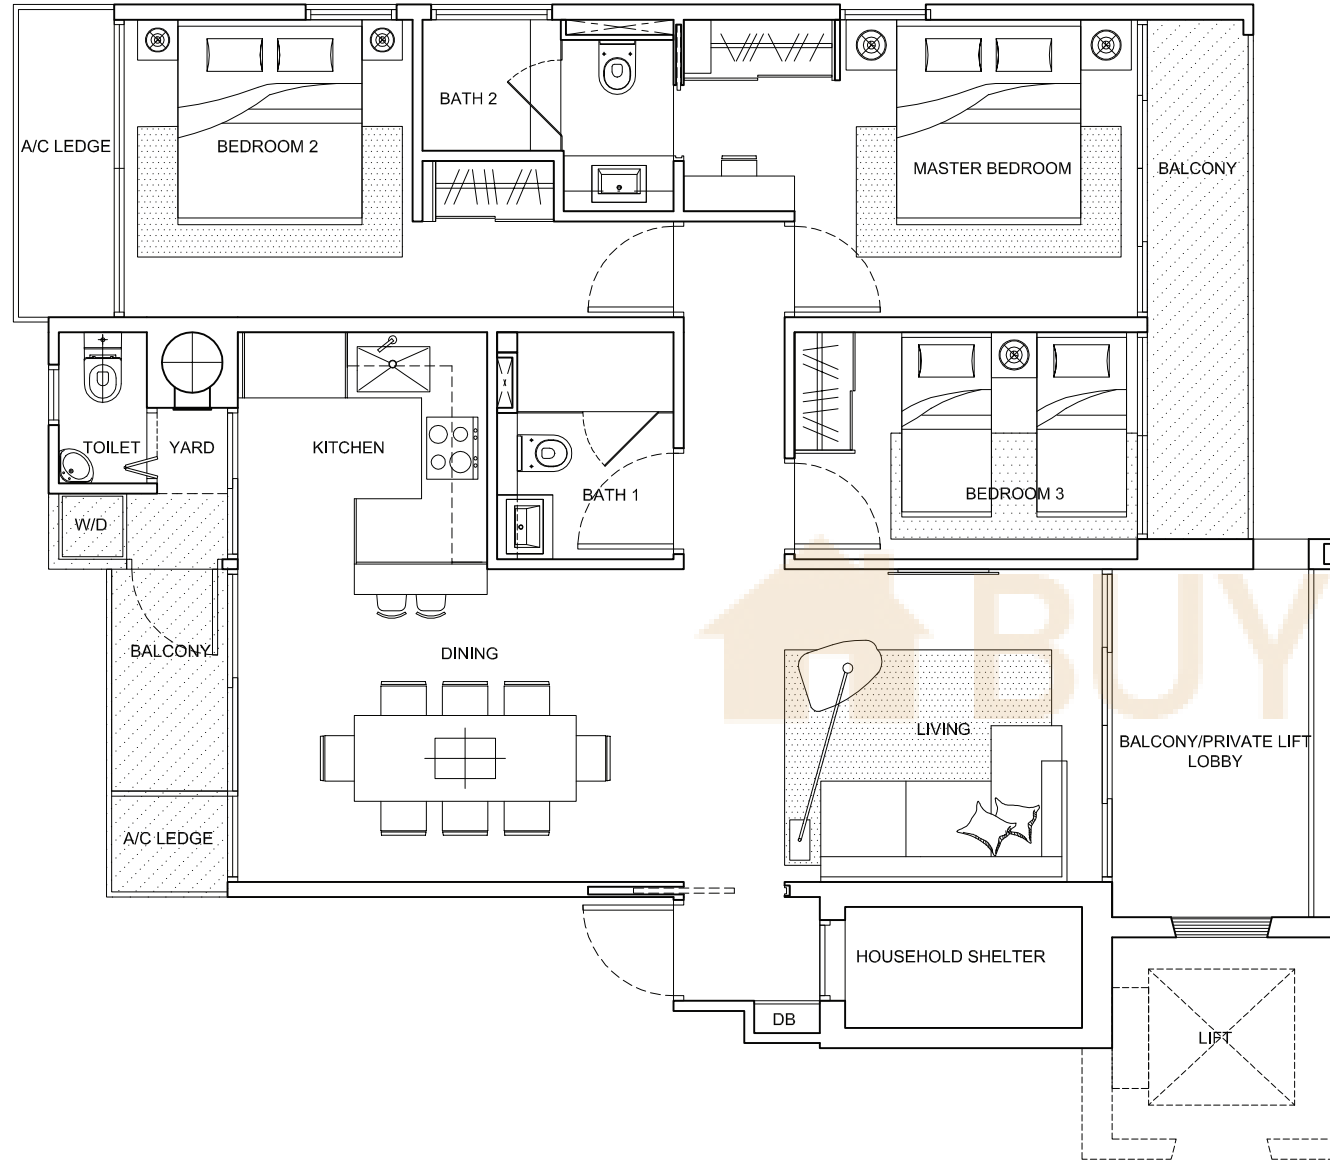

Type 1

3 Bedrooms
110 sqm / 1184 sqf

 Areas open to sky for 5th storey units.

Scale 1:75 

Type 1P

3 Bedrooms
114 sqm / 1227 sqf

Scale 1:75 

Type 2

3 Bedrooms
111 sqm / 1195 sqf

 Areas open to sky for 5th storey units.

Scale 1:75 

Type 2P

3 Bedrooms
114 sqm / 1227 sqf

Scale 1:75 