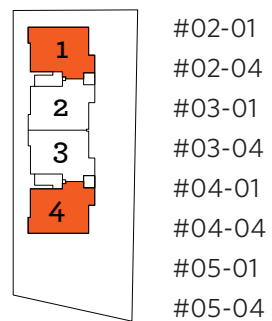

Type 1

3 Bedrooms
110 sqm / 1184 sqf

 Areas open to sky for 5th storey units.

Scale 1:75 

Type 1P

3 Bedrooms
114 sqm / 1227 sqf

Scale 1:75 

Type 2

3 Bedrooms
111 sqm / 1195 sqf

 Areas open to sky for 5th storey units.

Scale 1:75 

Type 2P

3 Bedrooms
114 sqm / 1227 sqf

Scale 1:75 