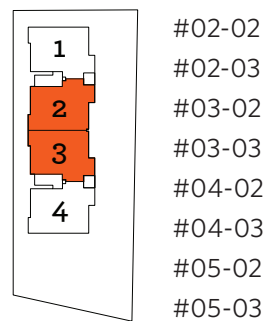

Type 1

3 Bedrooms
110 sqm / 1184 sqf

 Areas open to sky for 5th storey units.

Scale 1:75 

Type 1P

3 Bedrooms
114 sqm / 1227 sqf

Scale 1:75 

Type 2

3 Bedrooms
111 sqm / 1195 sqf

 Areas open to sky for 5th storey units.

Scale 1:75 

Type 2P

3 Bedrooms
114 sqm / 1227 sqf

Scale 1:75 