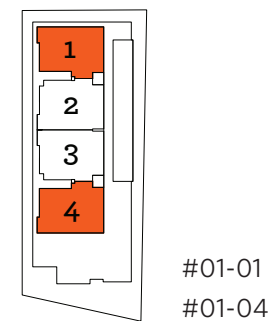

Type 1

3 Bedrooms
110 sqm / 1184 sqf

 Areas open to sky for 5th storey units.

Scale 1:75 

Type 1P

3 Bedrooms
114 sqm / 1227 sqf

Scale 1:75 

Type 2

3 Bedrooms
111 sqm / 1195 sqf

 Areas open to sky for 5th storey units.

Scale 1:75 

Type 2P

3 Bedrooms
114 sqm / 1227 sqf

Scale 1:75 