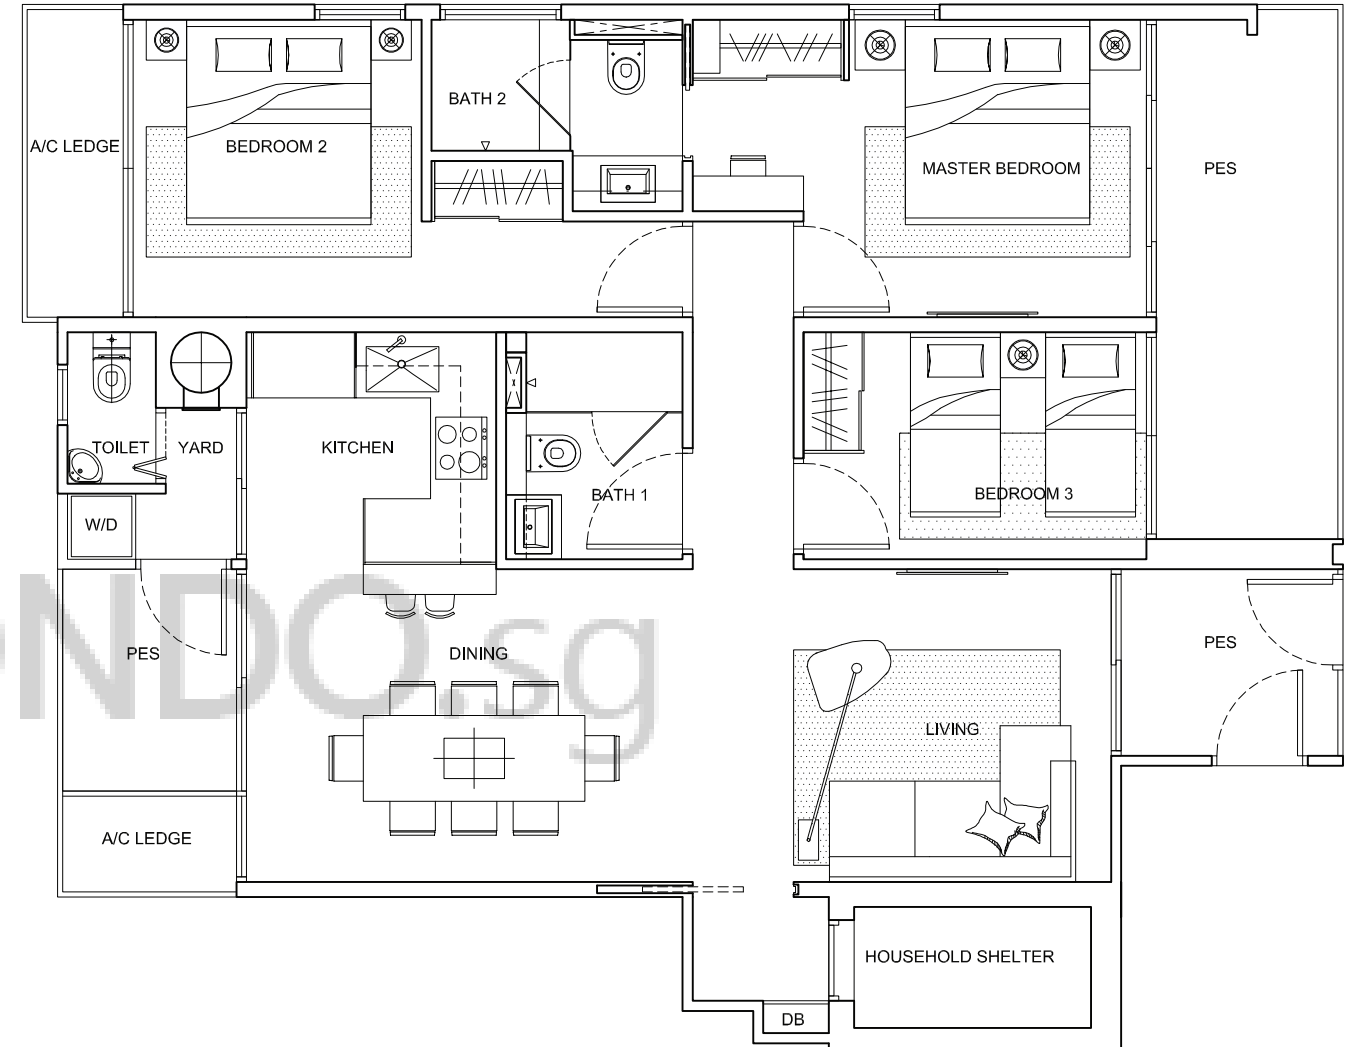

Type 1

3 Bedrooms
110 sqm / 1184 sqf

 Areas open to sky for 5th storey units.

Scale 1:75 

Type 1P

3 Bedrooms
114 sqm / 1227 sqf

Scale 1:75 

Type 2

3 Bedrooms
111 sqm / 1195 sqf

 Areas open to sky for 5th storey units.

Scale 1:75 

Type 2P

3 Bedrooms
114 sqm / 1227 sqf

Scale 1:75 