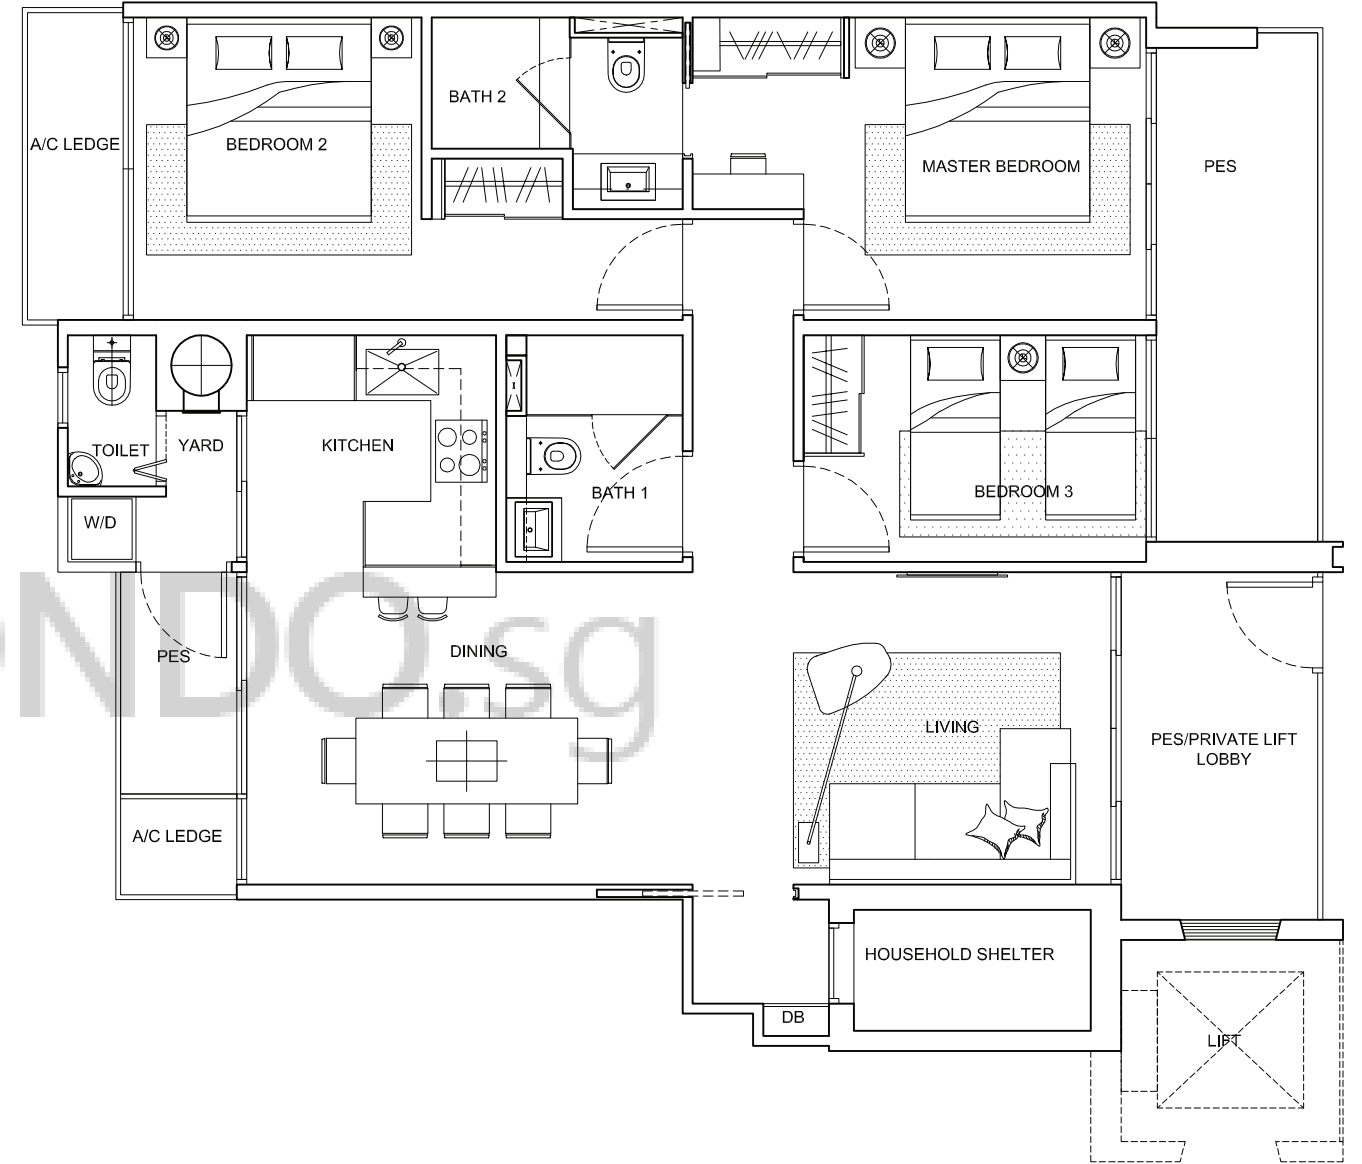

Type 1

3 Bedrooms
110 sqm / 1184 sqf

 Areas open to sky for 5th storey units.

Scale 1:75 

Type 1P

3 Bedrooms
114 sqm / 1227 sqf

Scale 1:75 

Type 2

3 Bedrooms
111 sqm / 1195 sqf

 Areas open to sky for 5th storey units.

Scale 1:75 

Type 2P

3 Bedrooms
114 sqm / 1227 sqf

Scale 1:75 