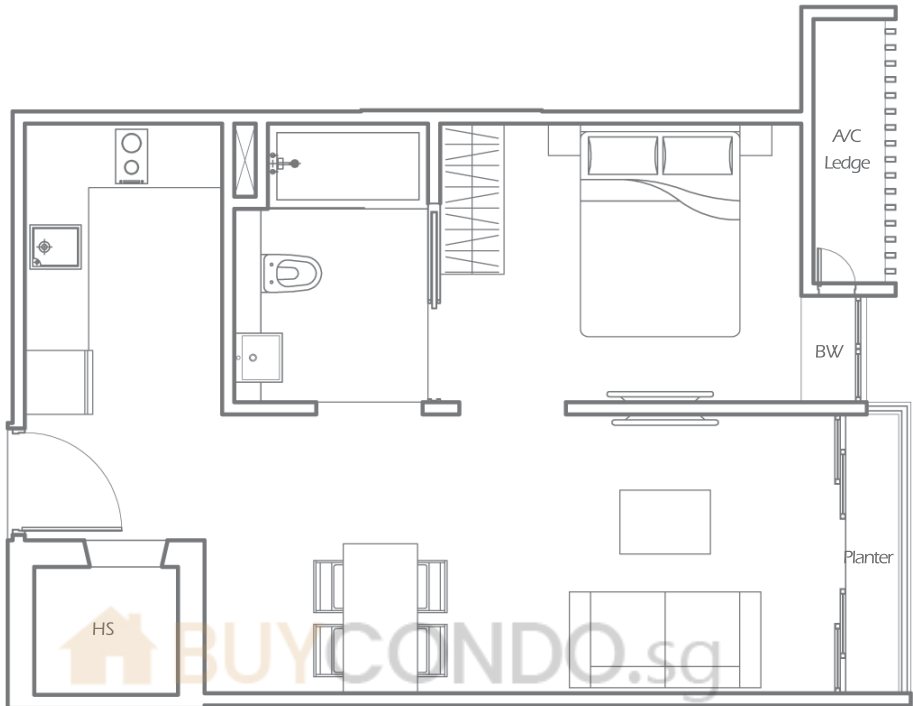

TYPE B1-1

Unit #01-01

Area 45 SQ M / 484 SQ FT

One Bedroom

TYPE B2

Unit #02-02 to #05-02

Area 52 SQ M / 560 SQ FT

TYPE B2-1

Unit #01-02

Area 62 SQ M / 667 SQ FT

One Bedroom

TYPE B3

Unit #01-04 to #05-04

Area 52 SQ M / 560 SQ FT

One Bedroom

TYPE B4

Unit #02-05 to #05-05

Area 40 SQ M / 431 SQ FT

TYPE B4-1

Unit #01-05

Area 48 SQ M / 517 SQ FT

One Bedroom

TYPE B5

Unit #01-07 to 05-07

Area 47 SQ M / 506 SQ FT

One Bedroom

TYPE B6

Unit #01-08 to #05-08

Area 47 SQ M / 506 SQ FT

One Bedroom + Guest Room

TYPE C1

Unit #02-06 to #05-06