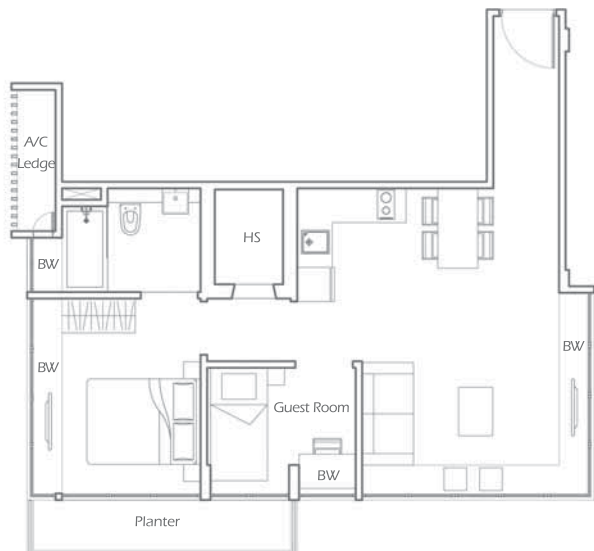

Unit #02-05 to #05-05

Area 40 SQ M / 431 SQ FT

TYPE B4-1

Unit #01-05

Area 48 SQ M / 517 SQ FT

One Bedroom

TYPE B5

Unit #01-07 to 05-07

Area 47 SQ M / 506 SQ FT

One Bedroom

TYPE B6

Unit #01-08 to #05-08

Area 47 SQ M / 506 SQ FT

One Bedroom + Guest Room

TYPE C1

Unit #02-06 to #05-06

Area 64 SQ M / 689 SQ FT

TYPE C1-1

Unit #01-06

Area 64 SQ M / 689 SQ FT

One Bedroom + Guest Room

TYPE C2

Unit #01-10 to #05-10

Area 51 SQ M / 549 SQ FT