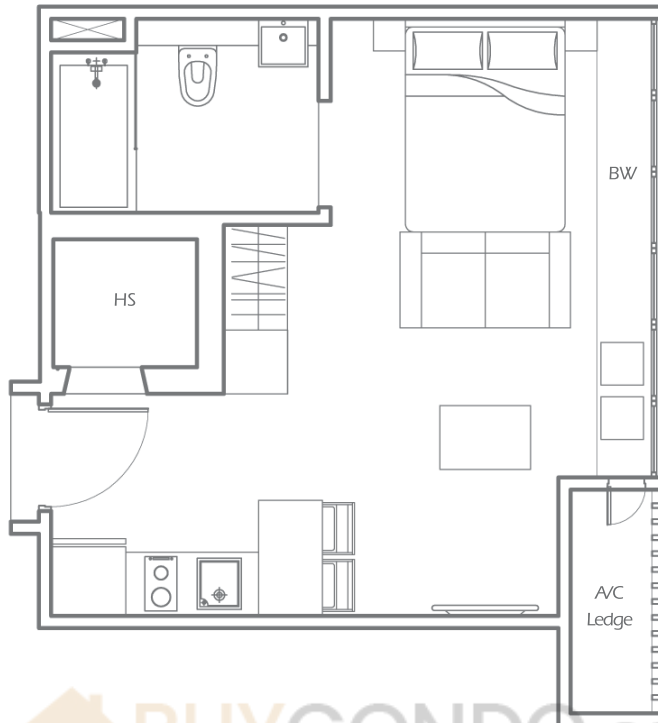

Studio

TYPE A1

Unit #01-03 to #05-03

Area 34 SQ M / 366 SQ FT

One Bedroom

TYPE B1

Unit #02-01 to #05-01

Area 40 SQ M / 431 SQ FT

TYPE B1-1

Unit #01-01

Area 45 SQ M / 484 SQ FT

One Bedroom

TYPE B2

Unit #02-02 to #05-02

Area 52 SQ M / 560 SQ FT

TYPE B2-1

Unit #01-02

Area 62 SQ M / 667 SQ FT

One Bedroom

TYPE B3

Unit #01-04 to #05-04

Area 52 SQ M / 560 SQ FT

One Bedroom

TYPE B4