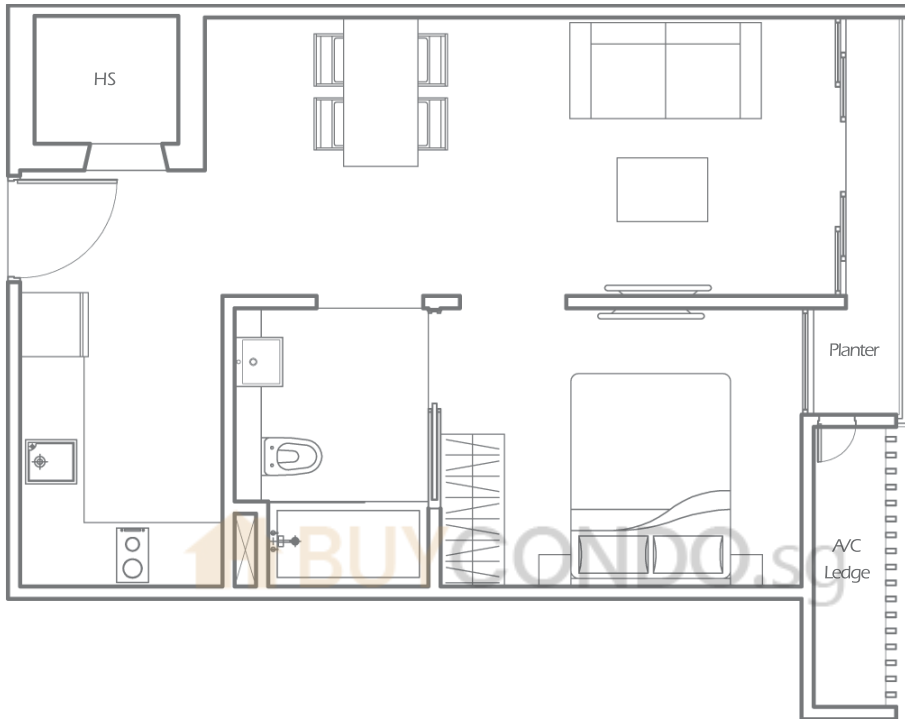

Area 47 SQ M / 506 SQ FT

One Bedroom

TYPE B6

Unit #01-08 to #05-08

Area 47 SQ M / 506 SQ FT

One Bedroom + Guest Room

TYPE C1

Unit #02-06 to #05-06

Area 64 SQ M / 689 SQ FT

TYPE C1-1

Unit #01-06

Area 64 SQ M / 689 SQ FT

One Bedroom + Guest Room

TYPE C2

Unit #01-10 to #05-10

Area 51 SQ M / 549 SQ FT