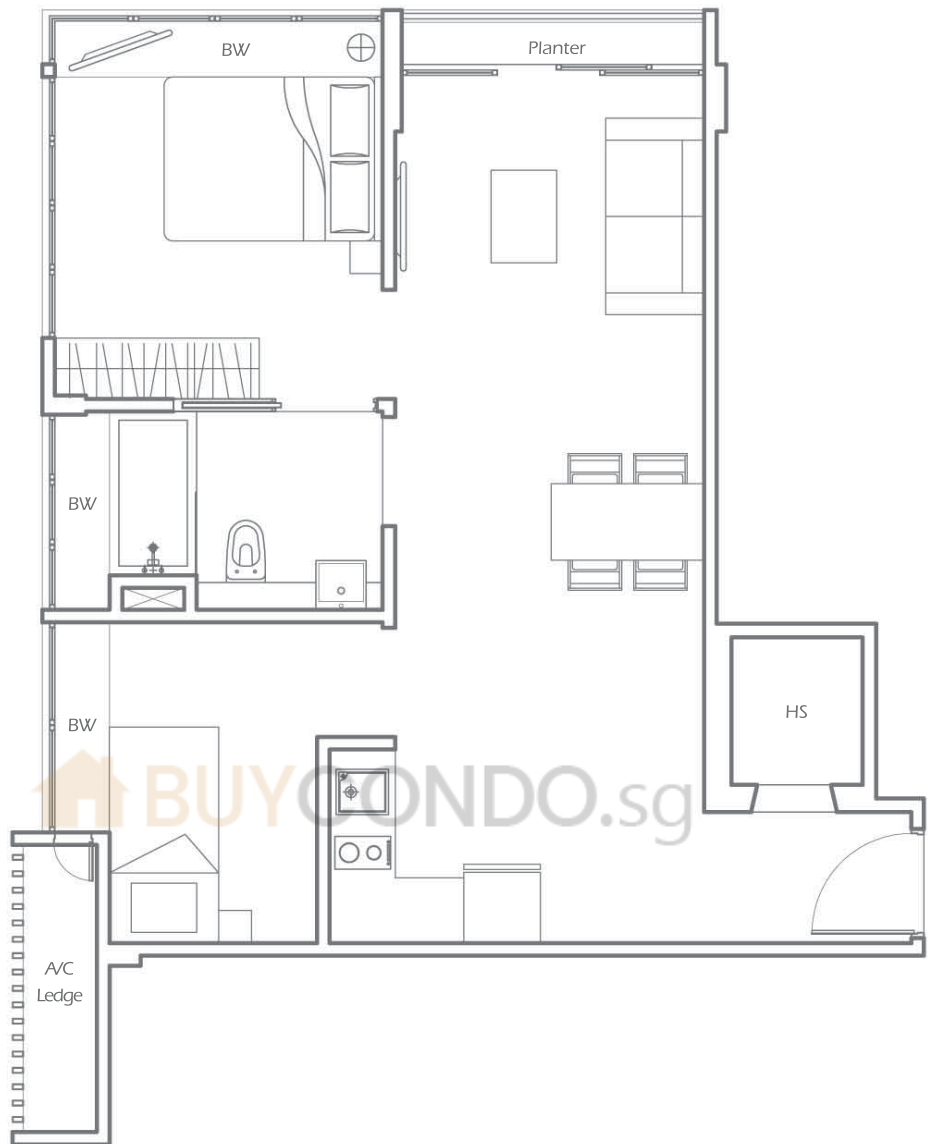

TYPE B1-1

Unit #01-01

Area 45 SQ M / 484 SQ FT

One Bedroom

TYPE B2

Unit #02-02 to #05-02

Area 52 SQ M / 560 SQ FT

TYPE B2-1

Area 47 SQ M / 506 SQ FT

One Bedroom

TYPE B6

Unit #01-08 to #05-08

Area 47 SQ M / 506 SQ FT

One Bedroom + Guest Room

TYPE C1

Unit #02-06 to #05-06

Area 64 SQ M / 689 SQ FT

TYPE C1-1

Unit #01-06

Area 64 SQ M / 689 SQ FT

One Bedroom + Guest Room

TYPE C2

Unit #01-10 to #05-10

Area 51 SQ M / 549 SQ FT

Two Bedrooms

TYPE D1

Unit #02-09 to #05-09

Area 60 SQ M / 646 SQ FT

TYPE D1-1

Unit #01-09

Area 67 SQ M / 721 SQ FT