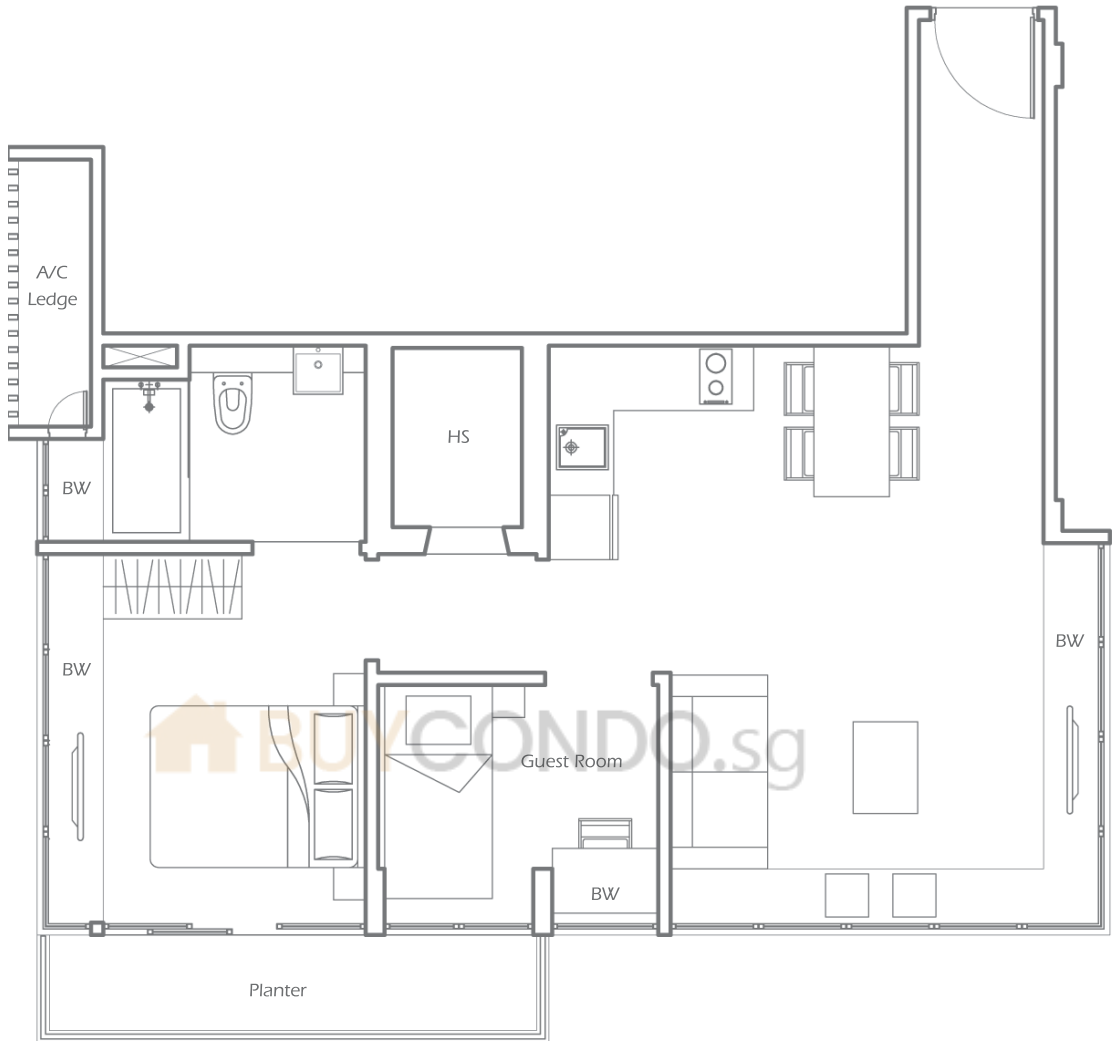

Area 47 SQ M / 506 SQ FT

One Bedroom

TYPE B6

Unit #01-08 to #05-08

Area 47 SQ M / 506 SQ FT

One Bedroom + Guest Room

TYPE C1

Unit #02-06 to #05-06

Area 64 SQ M / 689 SQ FT

TYPE C1-1

Unit #01-06

Area 64 SQ M / 689 SQ FT

One Bedroom + Guest Room

TYPE C2

Unit #01-10 to #05-10

Area 51 SQ M / 549 SQ FT