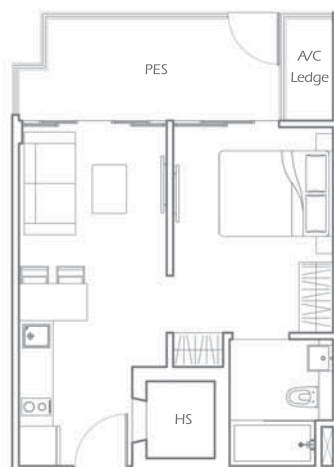

Studio

TYPE A1

Unit #01-03 to #05-03

Area 34 SQ M / 366 SQ FT

One Bedroom

TYPE B1

Unit #02-01 to #05-01

Area 40 SQ M / 431 SQ FT

TYPE B1-1

Unit #01-01

Area 45 SQ M / 484 SQ FT

One Bedroom

TYPE B2

Unit #02-02 to #05-02

Area 52 SQ M / 560 SQ FT

TYPE B2-1

Unit #01-02

Area 62 SQ M / 667 SQ FT

One Bedroom

TYPE B3

Unit #01-04 to #05-04

Area 52 SQ M / 560 SQ FT

One Bedroom

TYPE B4