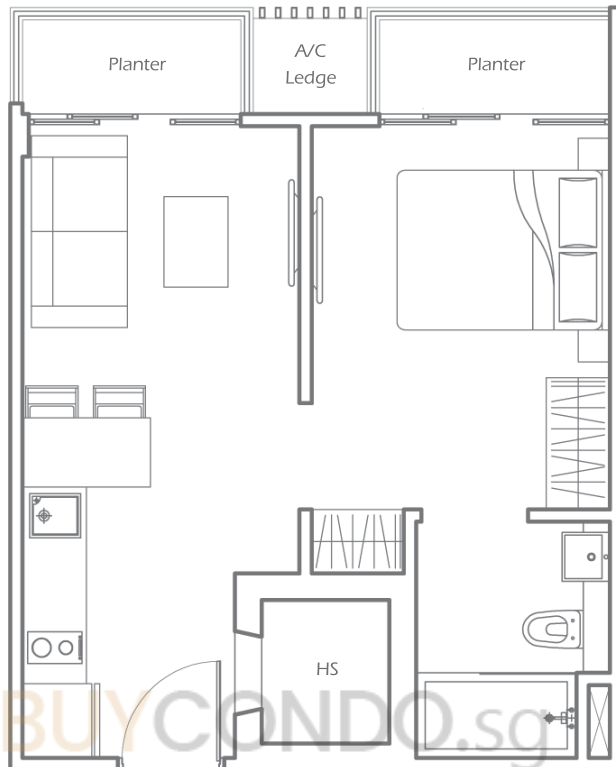

Studio

TYPE A1

Unit #01-03 to #05-03

Area 34 SQ M / 366 SQ FT

One Bedroom

TYPE B1

Unit #02-01 to #05-01

Area 40 SQ M / 431 SQ FT

TYPE B1-1

Unit #01-01

Area 45 SQ M / 484 SQ FT

One Bedroom

TYPE B2

Unit #02-02 to #05-02

Area 52 SQ M / 560 SQ FT

TYPE B2-1

Unit #01-02

Area 62 SQ M / 667 SQ FT

One Bedroom

TYPE B3

Unit #01-04 to #05-04

Area 52 SQ M / 560 SQ FT

One Bedroom

TYPE B4