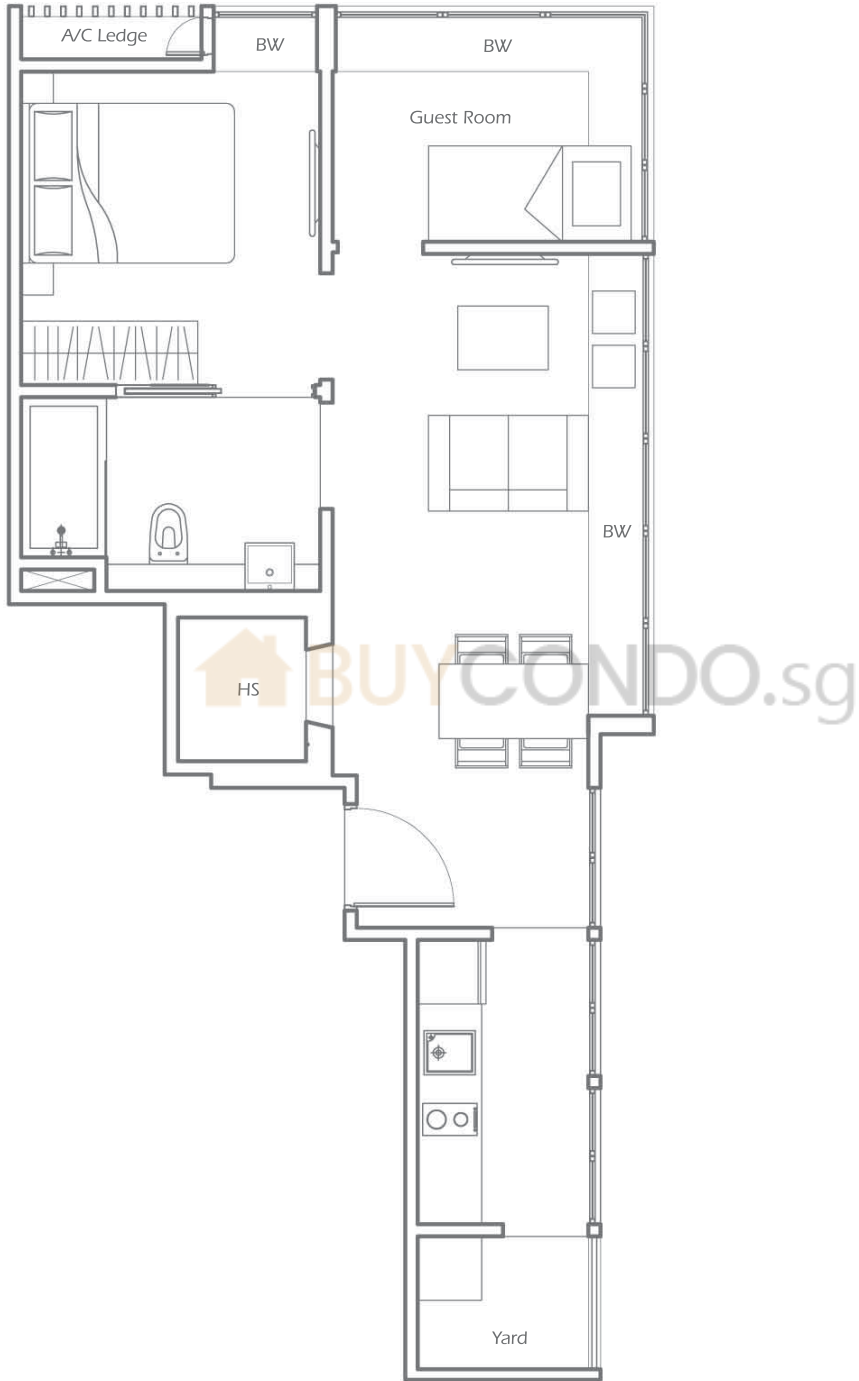

Area 47 SQ M / 506 SQ FT

One Bedroom

TYPE B6

Unit #01-08 to #05-08

Area 47 SQ M / 506 SQ FT

One Bedroom + Guest Room

TYPE C1

Unit #02-06 to #05-06

Area 64 SQ M / 689 SQ FT

TYPE C1-1

Unit #01-06

Area 64 SQ M / 689 SQ FT

One Bedroom + Guest Room

TYPE C2

Unit #01-10 to #05-10

Area 51 SQ M / 549 SQ FT

Two Bedrooms

TYPE D1

Unit #02-09 to #05-09

Area 60 SQ M / 646 SQ FT

TYPE D1-1

Unit #01-09

Area 67 SQ M / 721 SQ FT