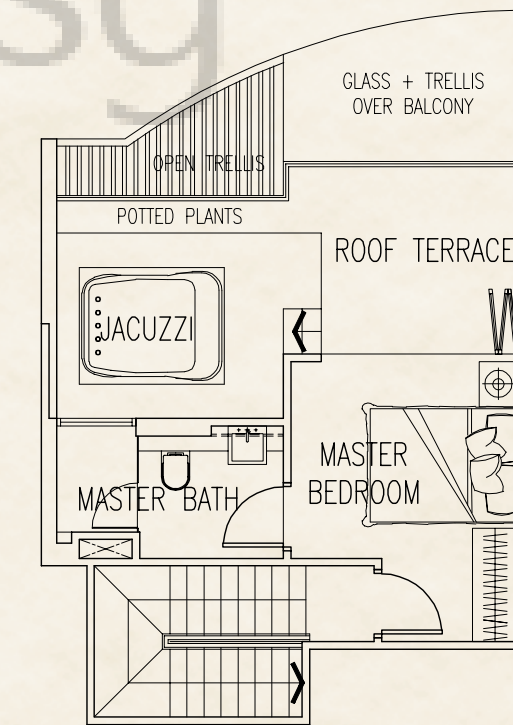

# Penthouse Unit Types

Lower Penthouse

Upper Penthouse

**Type A1p**  
**1 BedRoom + Roof Terrace with Jacuzzi**  
 1023 sq.ft.

#05-03, #05-10

5th Storey & Attic

Lower Penthouse

Upper Penthouse