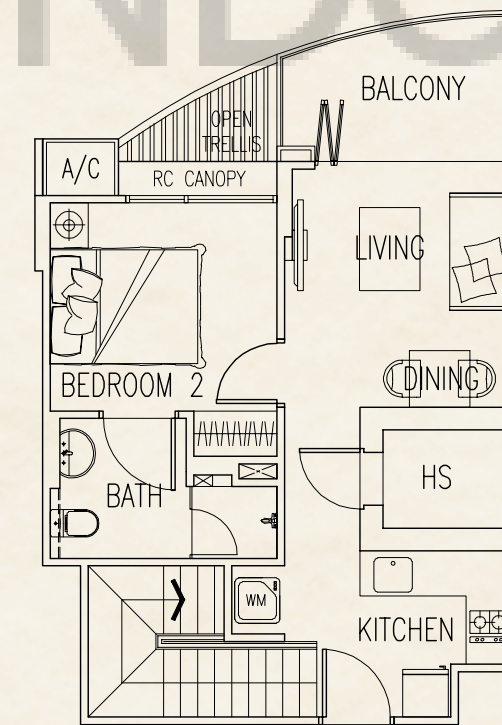

#01-04

#01-09

# Penthouse Unit Types

Lower Penthouse

Upper Penthouse

**Type A1p**  
**1 BedRoom + Roof Terrace with Jacuzzi**  
 1023 sq.ft.

#05-03, #05-10

5th Storey & Attic

Lower Penthouse

Upper Penthouse