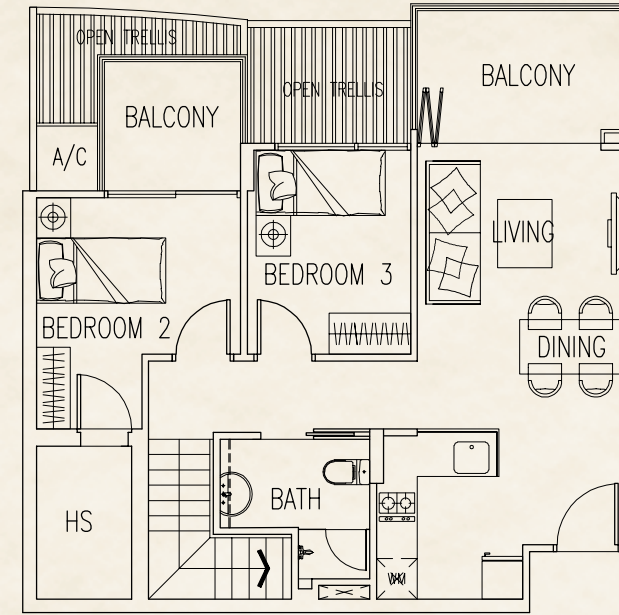

Lower Penthouse