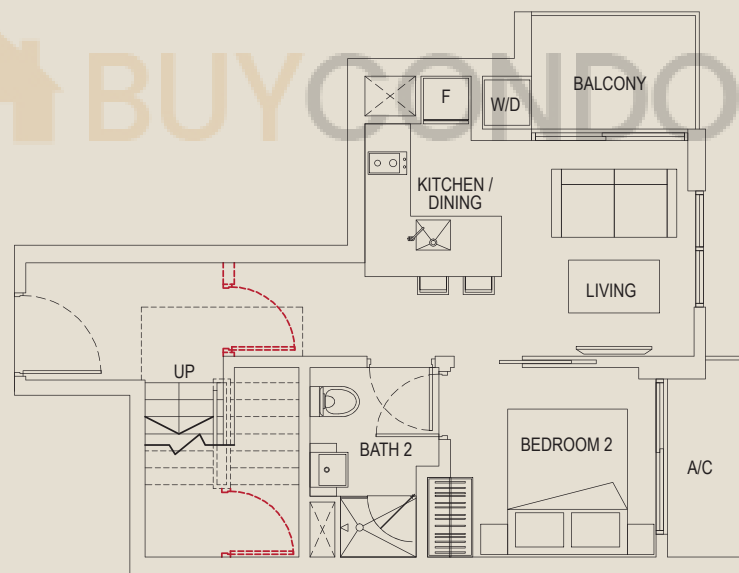

TYPE PH-B

3 bedroom
124 sqm

#16-02

UPPER FLOOR

LOWER FLOOR

TYPE PH-F
DUAL-KEY OPTION

2 bedroom
88 sqm

#16-06

UPPER FLOOR

LOWER FLOOR

BUYCONDO.sg

PENTHOUSE