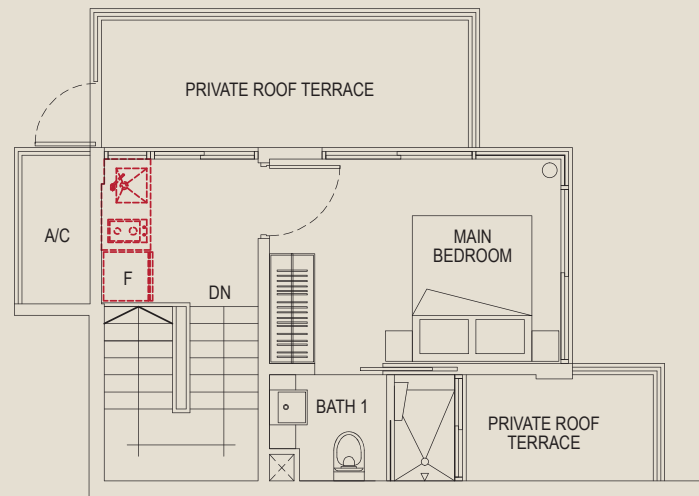

TYPE PH-B

3 bedroom
124 sqm

#16-02

UPPER FLOOR

LOWER FLOOR

TYPE PH-F
DUAL-KEY OPTION

2 bedroom
88 sqm

#16-06

UPPER FLOOR

LOWER FLOOR

BUYCONDO.sg

PENTHOUSE