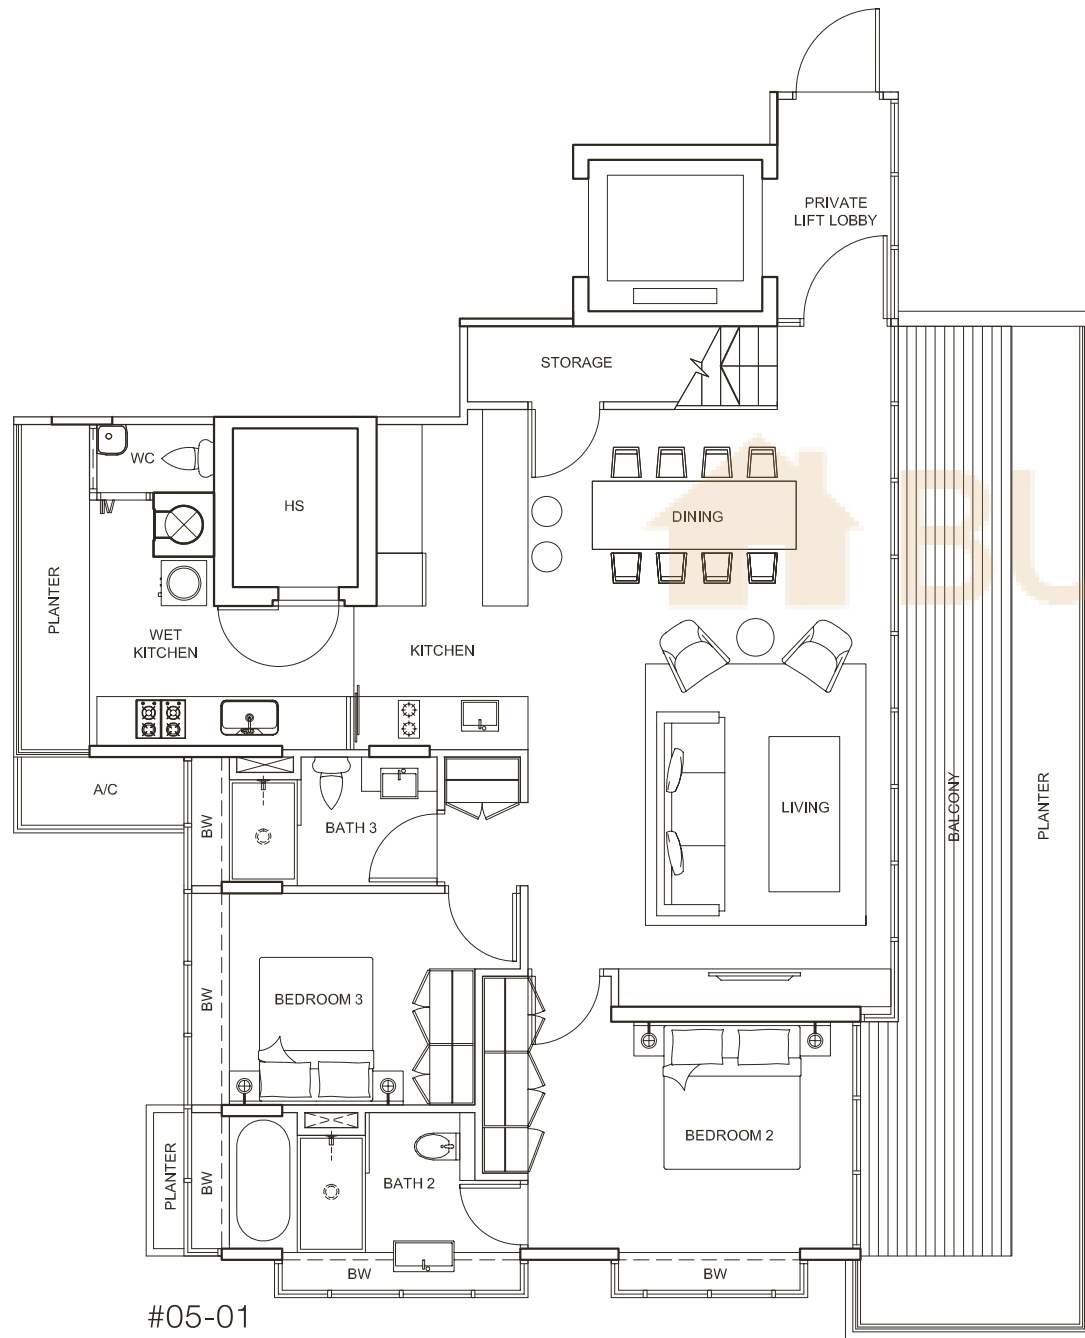

Type C2 (PH)

267 sq m (2874 sq ft)
Penthouse 3 Bedroom Corner

#05-01
#05-10