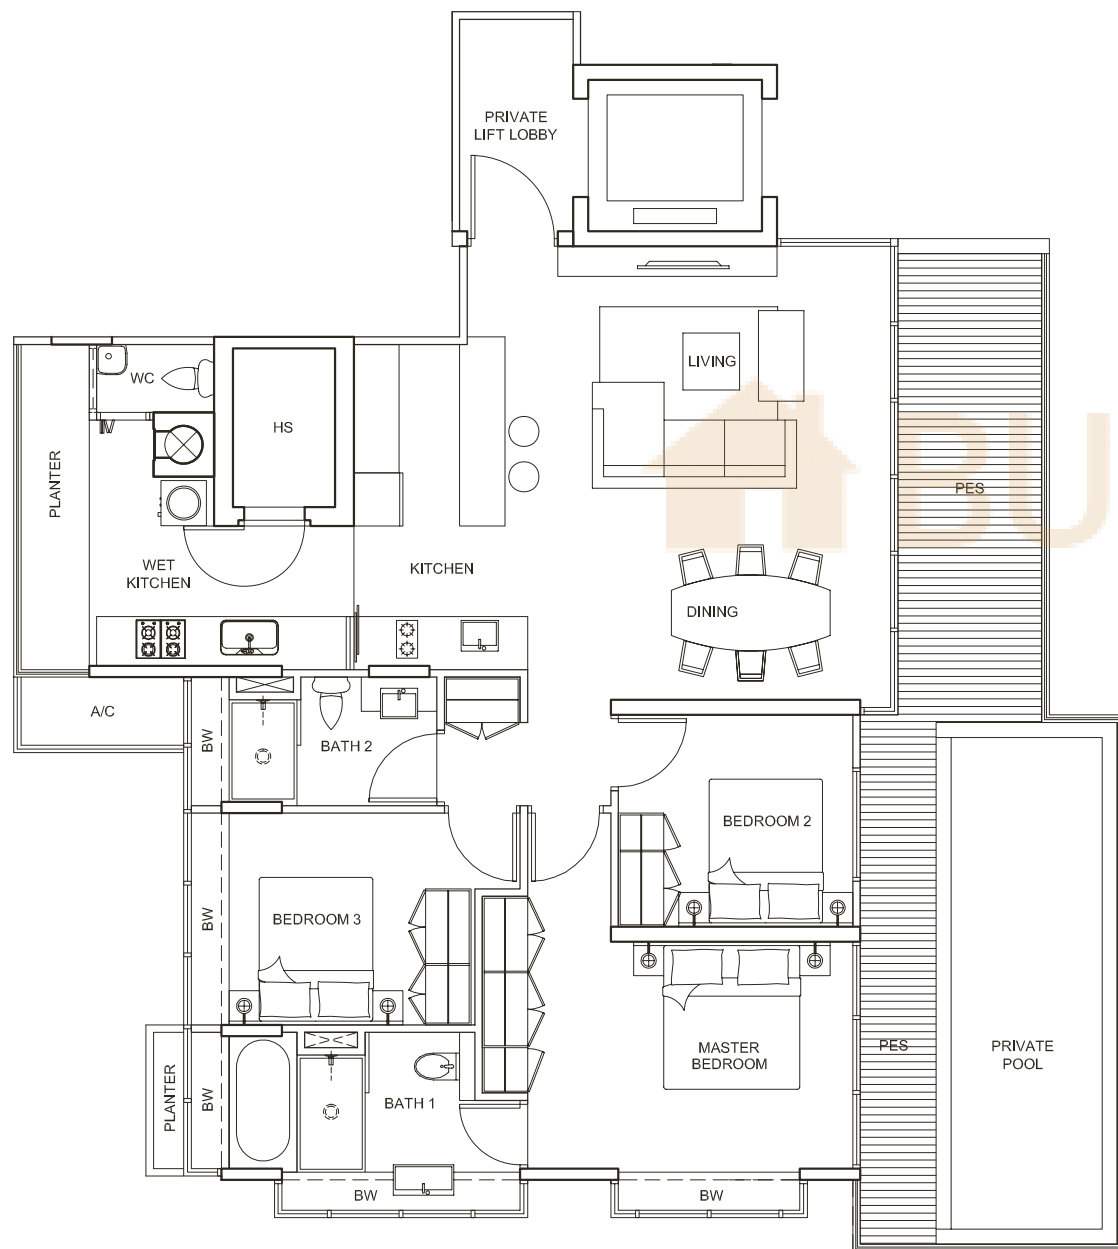

### Type C2 (P)

165 sq m (1776 sq ft)  
3 Bedroom Corner

#01-01  
#01-10 (Mirror Image)