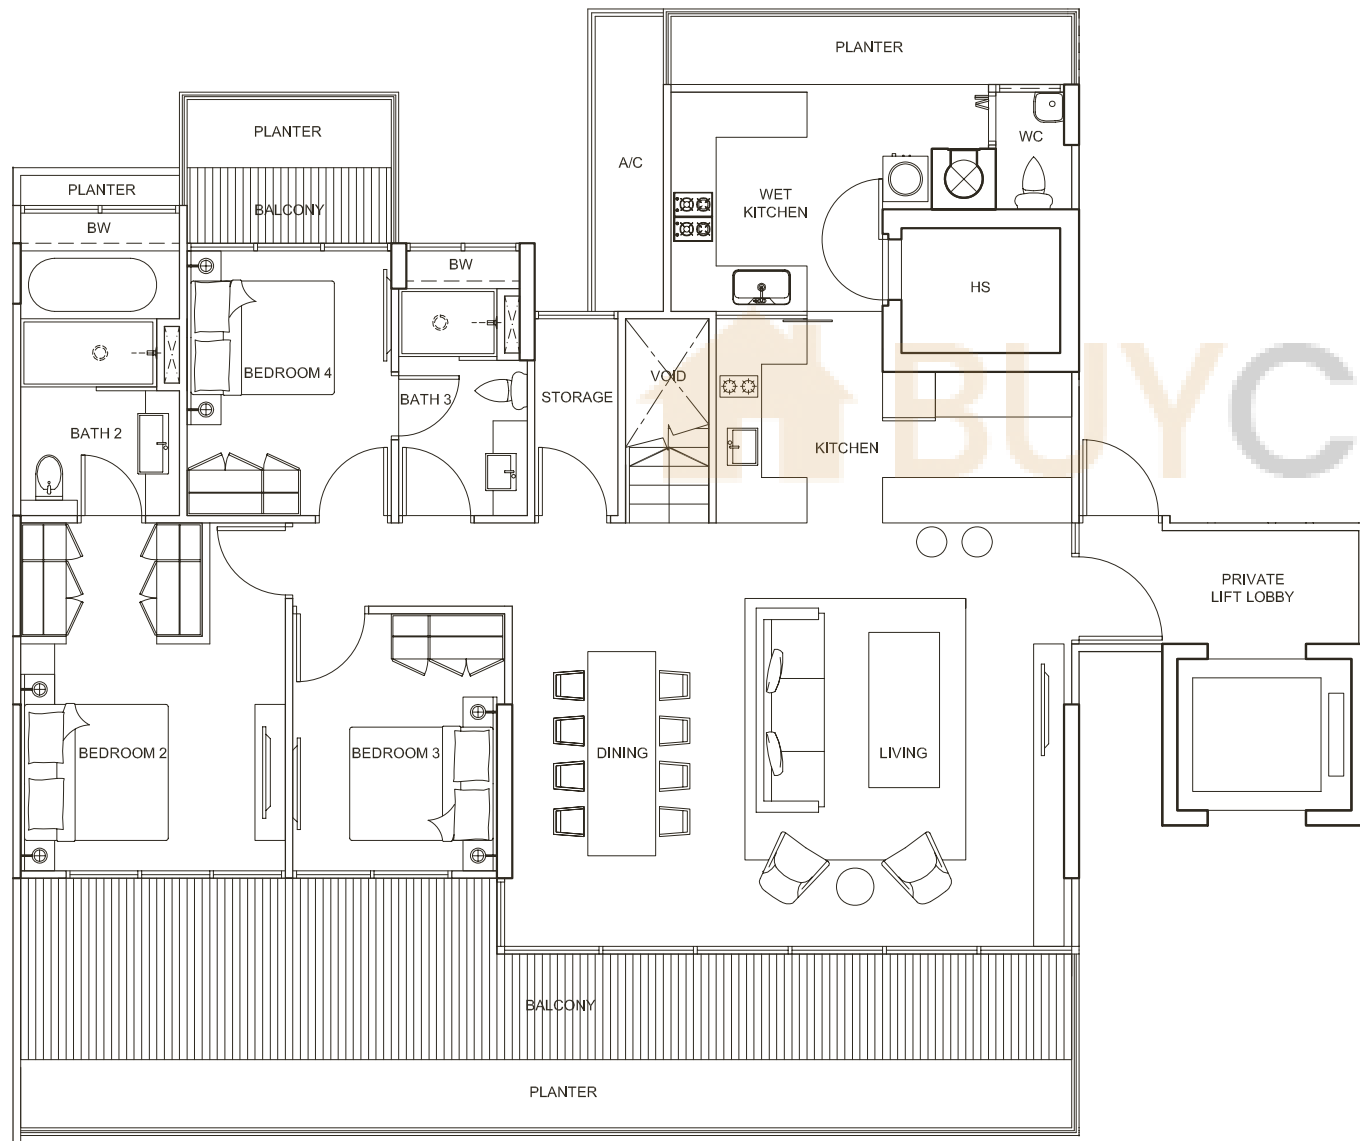

Type D1 (PH)

298 sq m (3208 sq ft)
Penthouse 4 Bedroom A

#05-05