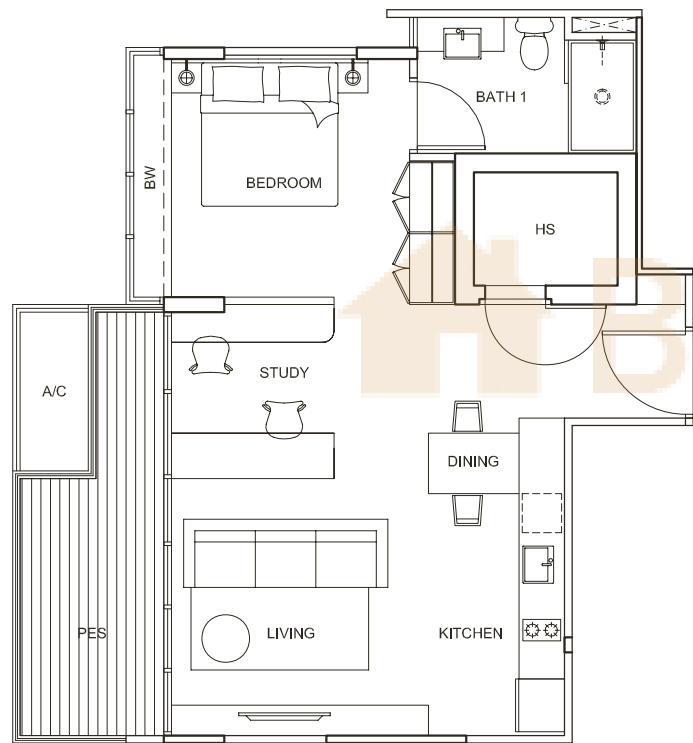

### Type A (P)

69 sq m (743 sq ft)  
1+1 Bedroom

#01-02  
#01-09 (Mirror Image)

### Type A

68 sq m (732 sq ft)  
1+1 Bedroom

#02-02 to #05-02  
#02-09 to #04-09 (Mirror Image)

Type A (PH)

117 sq m (1259 sq ft)  
Penthouse 1+1 Bedroom

#05-09

Attic

### Type B (P)

93 sq m (1001 sq ft)  
2 Bedroom

#01-03  
#01-08 (Mirror Image)

### Type B

92 sq m (990 sq ft)  
2 Bedroom

#02-03 to #04-03  
#02-08 to #04-08 (Mirror Image)