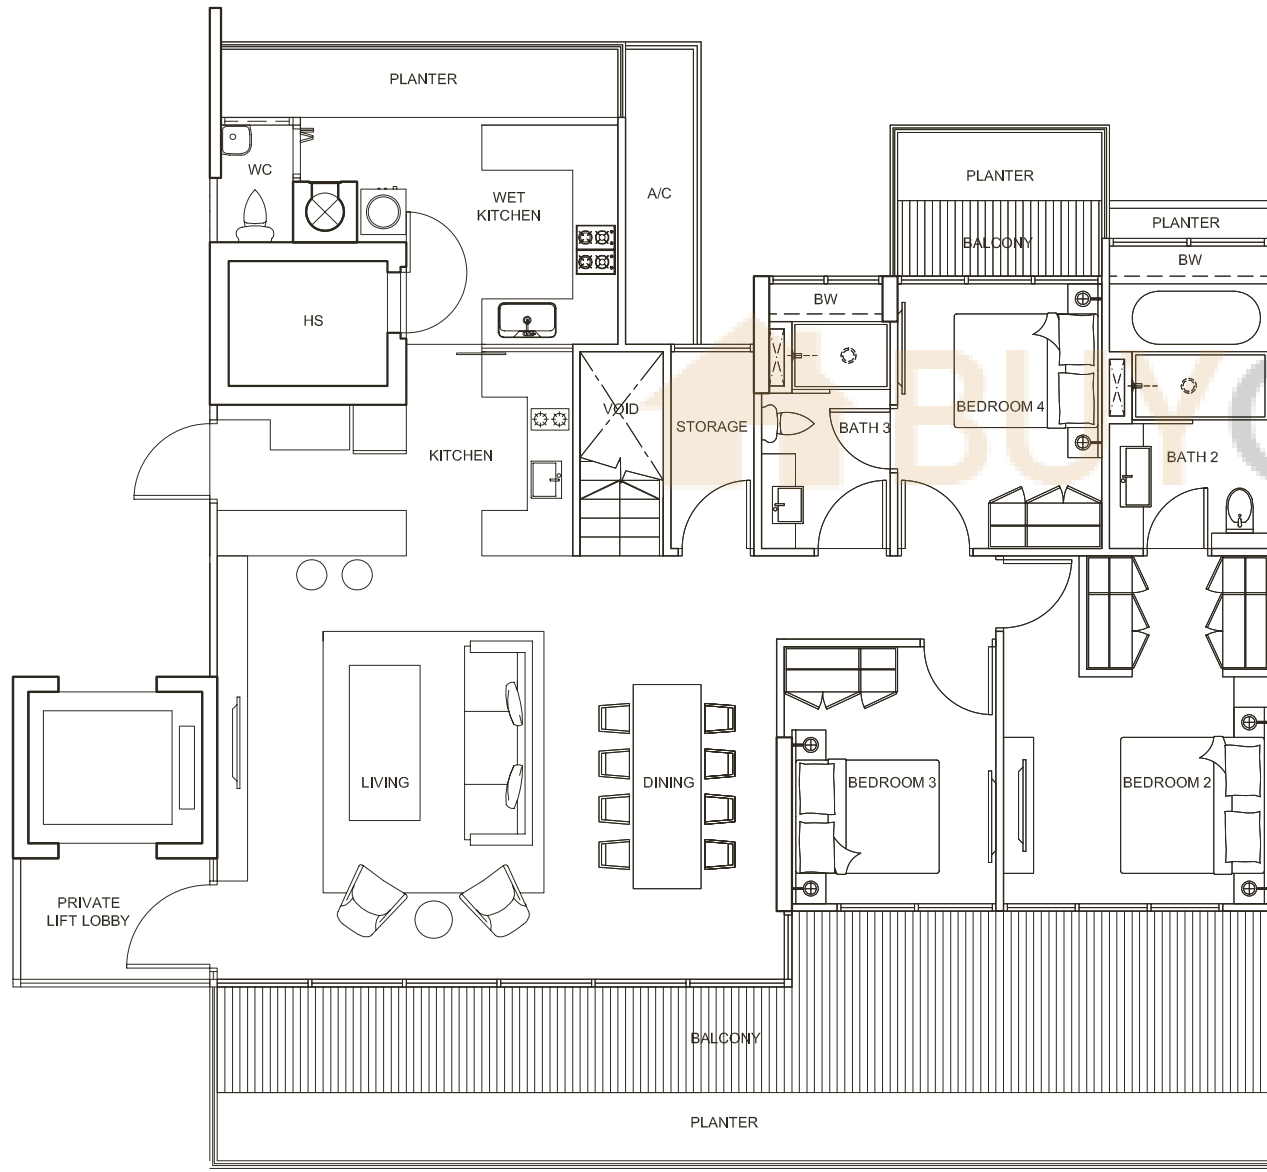

Type D2 (PH)

297 sq m (3197 sq ft)
Penthouse 4 Bedroom B

#05-06