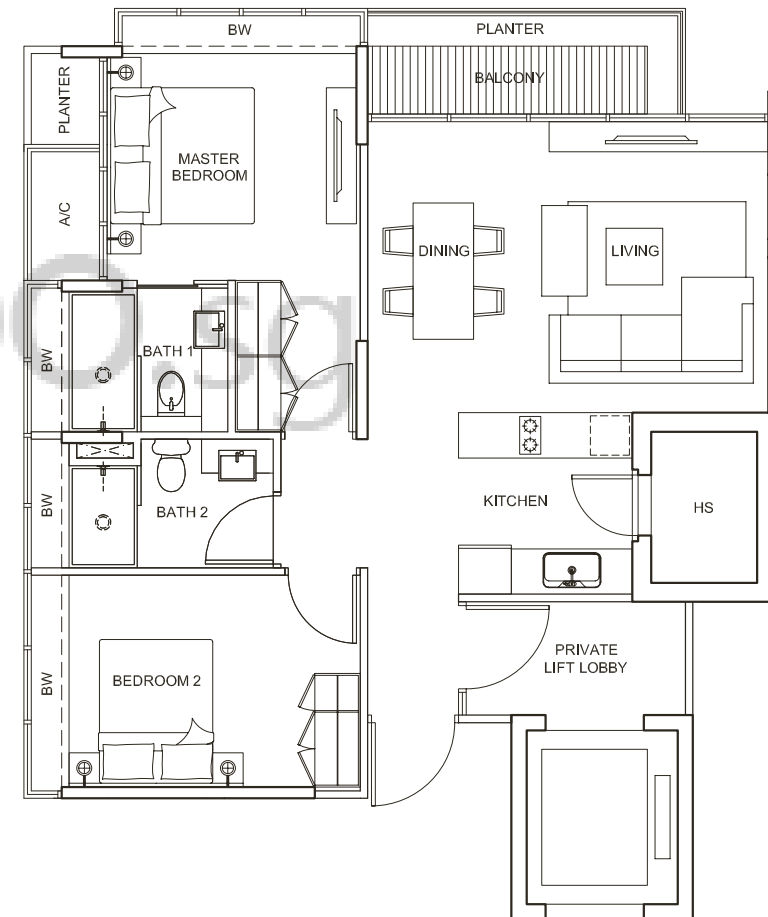

### Type A (P)

69 sq m (743 sq ft)  
1+1 Bedroom

#01-02  
#01-09 (Mirror Image)

### Type A

68 sq m (732 sq ft)  
1+1 Bedroom

#02-02 to #05-02  
#02-09 to #04-09 (Mirror Image)

Type A (PH)

117 sq m (1259 sq ft)  
Penthouse 1+1 Bedroom

#05-09

Attic

### Type B (P)

93 sq m (1001 sq ft)  
2 Bedroom

#01-03  
#01-08 (Mirror Image)

### Type B

92 sq m (990 sq ft)  
2 Bedroom

#02-03 to #04-03  
#02-08 to #04-08 (Mirror Image)