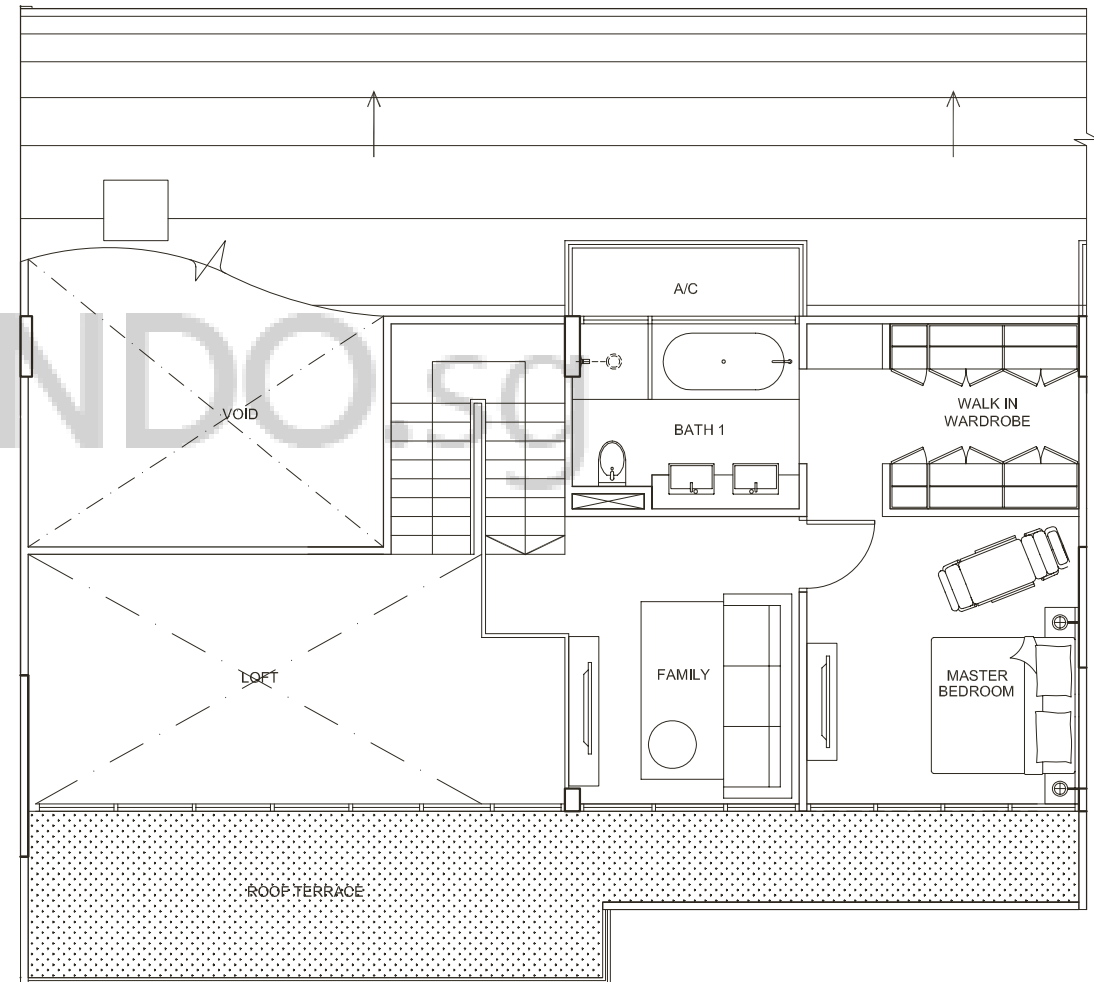

Type D2 (PH)

297 sq m (3197 sq ft)
Penthouse 4 Bedroom B

#05-06

Attic