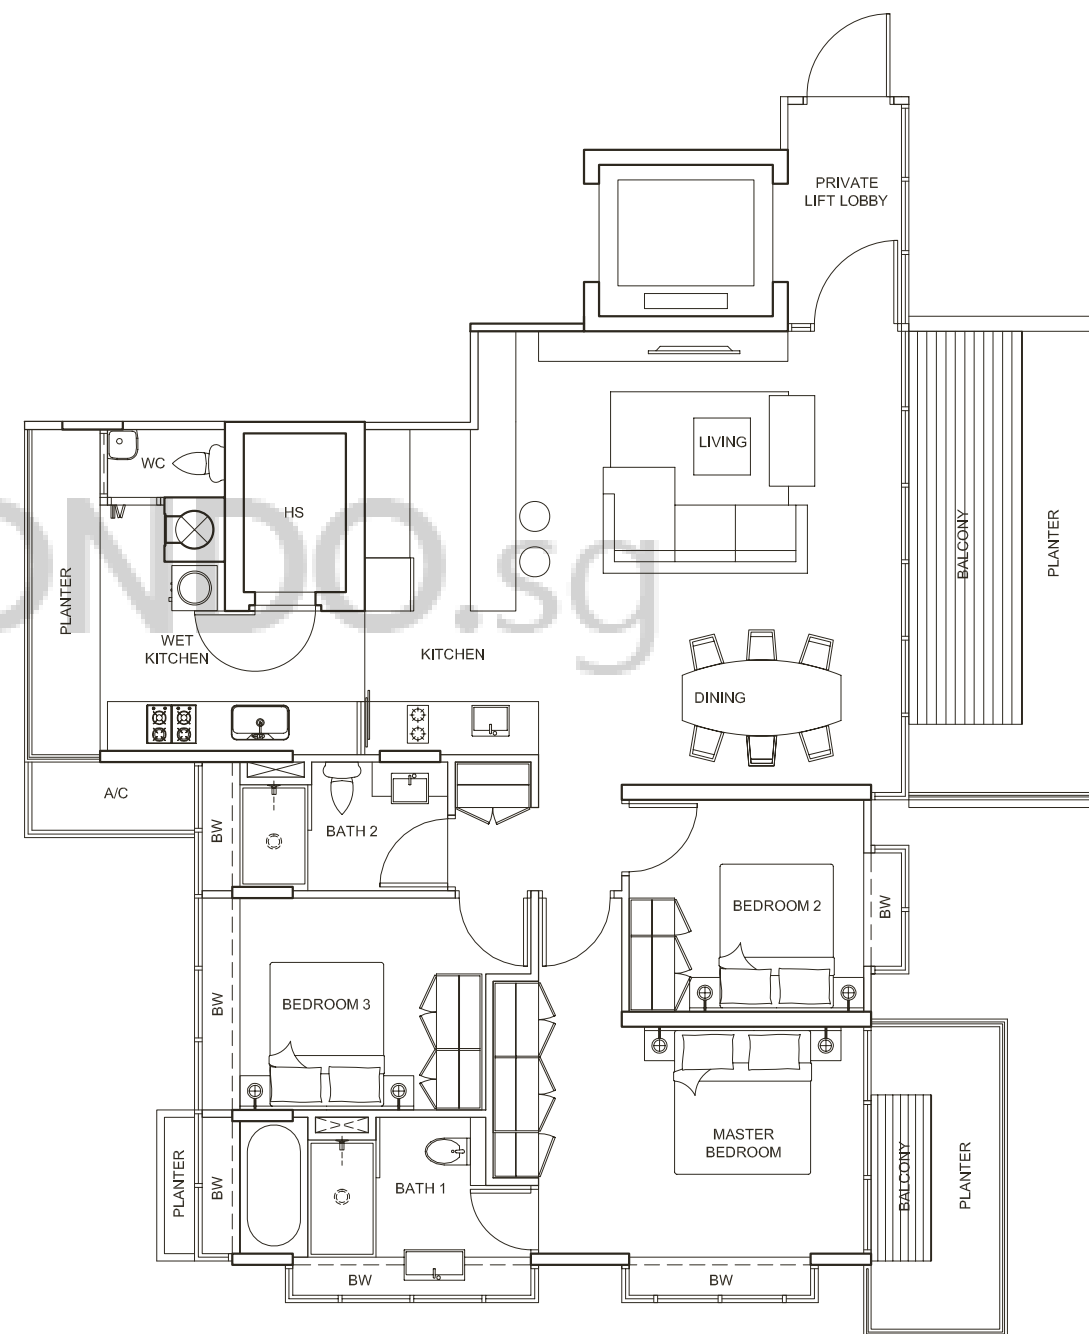

### Type C2 (P)

165 sq m (1776 sq ft)  
3 Bedroom Corner

#01-01  
#01-10 (Mirror Image)

### Type C2

152 sq m (1636 sq ft)  
3 Bedroom Corner

#02-01 to #04-01  
#02-10 to #04-10 (Mirror Image)