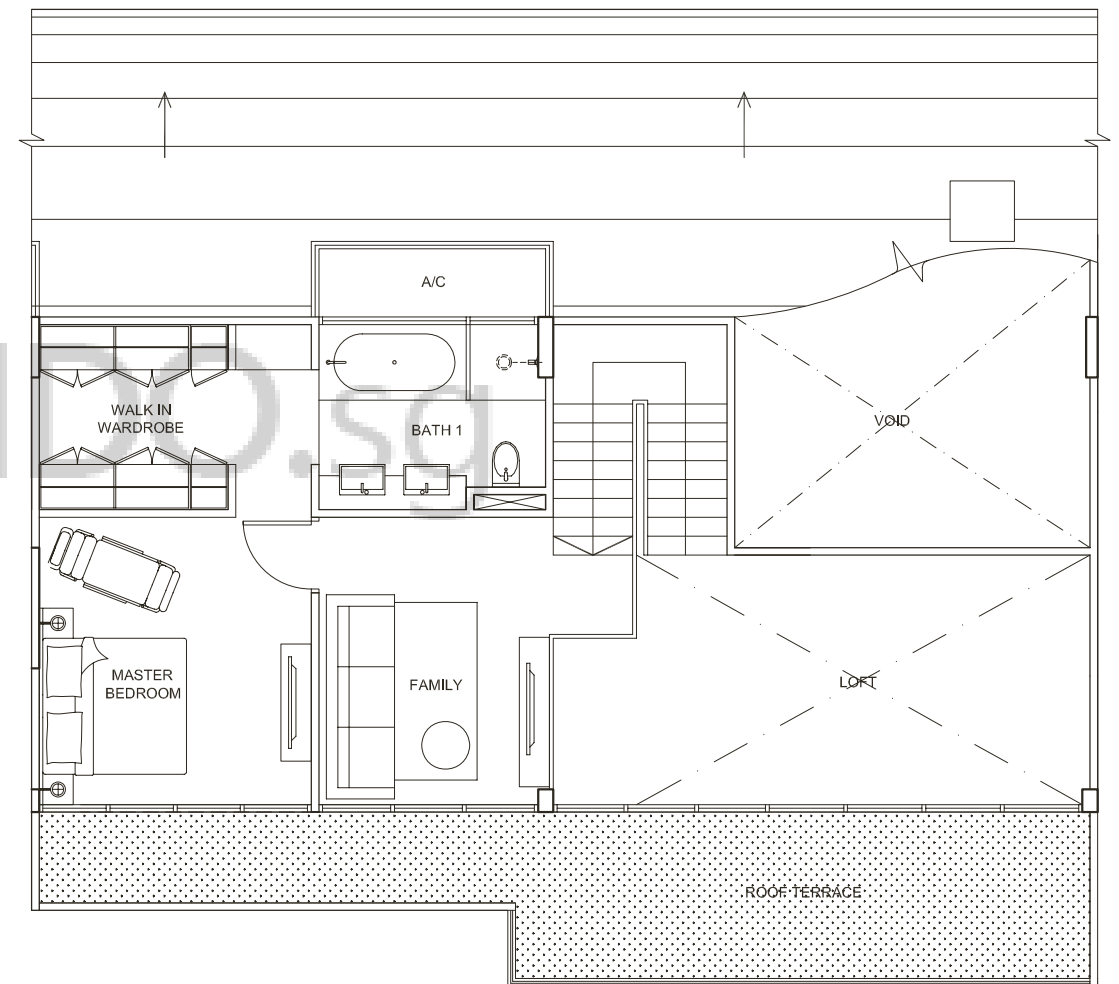

Type D1 (PH)

298 sq m (3208 sq ft)
Penthouse 4 Bedroom A

#05-05

Attic