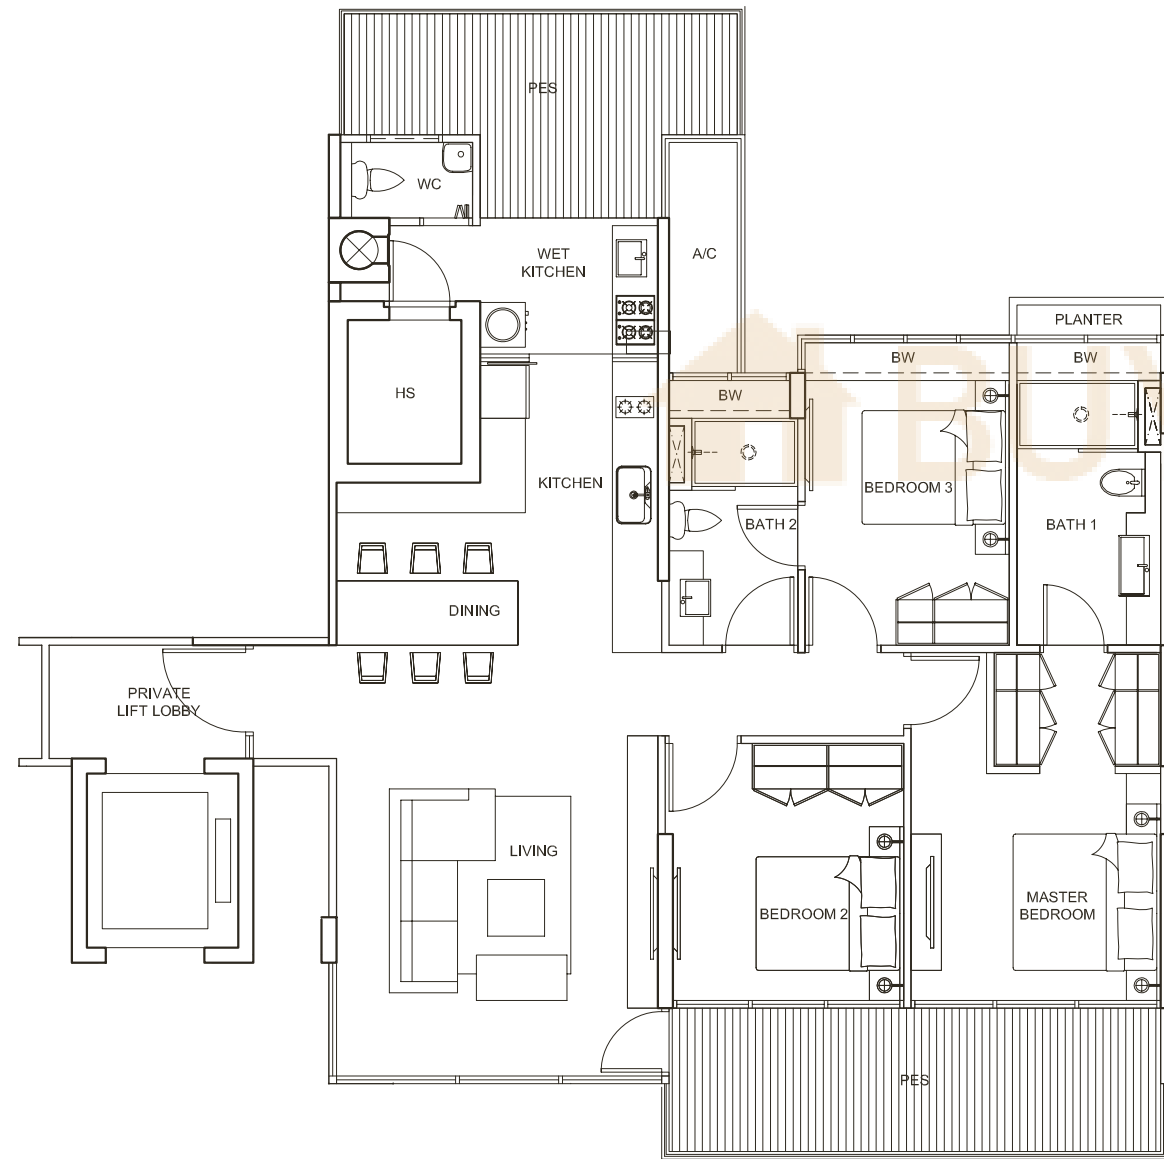

### Type B (P)

93 sq m (1001 sq ft)  
2 Bedroom

#01-03  
#01-08 (Mirror Image)

### Type B

92 sq m (990 sq ft)  
2 Bedroom

#02-03 to #04-03  
#02-08 to #04-08 (Mirror Image)

# Type B (PH)

128 sq m (1378 sq ft)  
Penthouse 2 Bedroom

#05-03  
#05-08

Attic

### Type C1 (P)

144 sq m (1550 sq ft)  
3 Bedroom

#01-04  
#01-07 (Mirror Image)