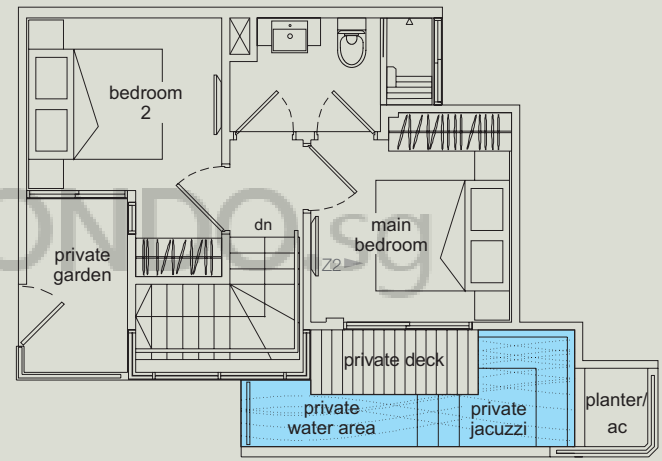

# D U P L E X

TYPE **D1** | #03-04  
710 sq ft  
2+1 bdrm  
+ study

Lower level

Upper level

# PENTHOUSE

PH B

#06-02

646 sq ft

1 bdrm  
+ study

 private jacuzzi

Lower level

Upper level

# PENTHOUSE

PH C | #06-03  
904 sq ft  
2 bdrm + study  
private jacuzzi

Z1

Lower level

Upper level