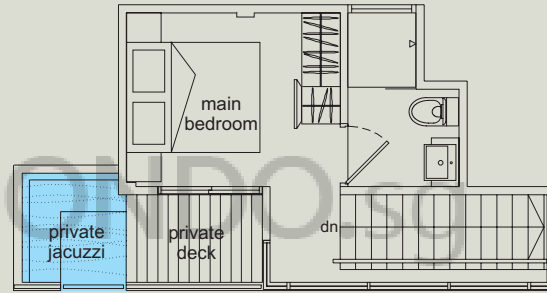

# D U P L E X

TYPE **D1** | #03-04  
710 sq ft  
2+1 bdrm  
+ study

Lower level

Upper level

# PENTHOUSE

PH B

#06-02

646 sq ft

1 bdrm  
+ study

 private jacuzzi

Lower level

Upper level

# PENTHOUSE

PH C | #06-03  
904 sq ft  
2 bdrm + study  
private jacuzzi

Z1

Lower level

Upper level