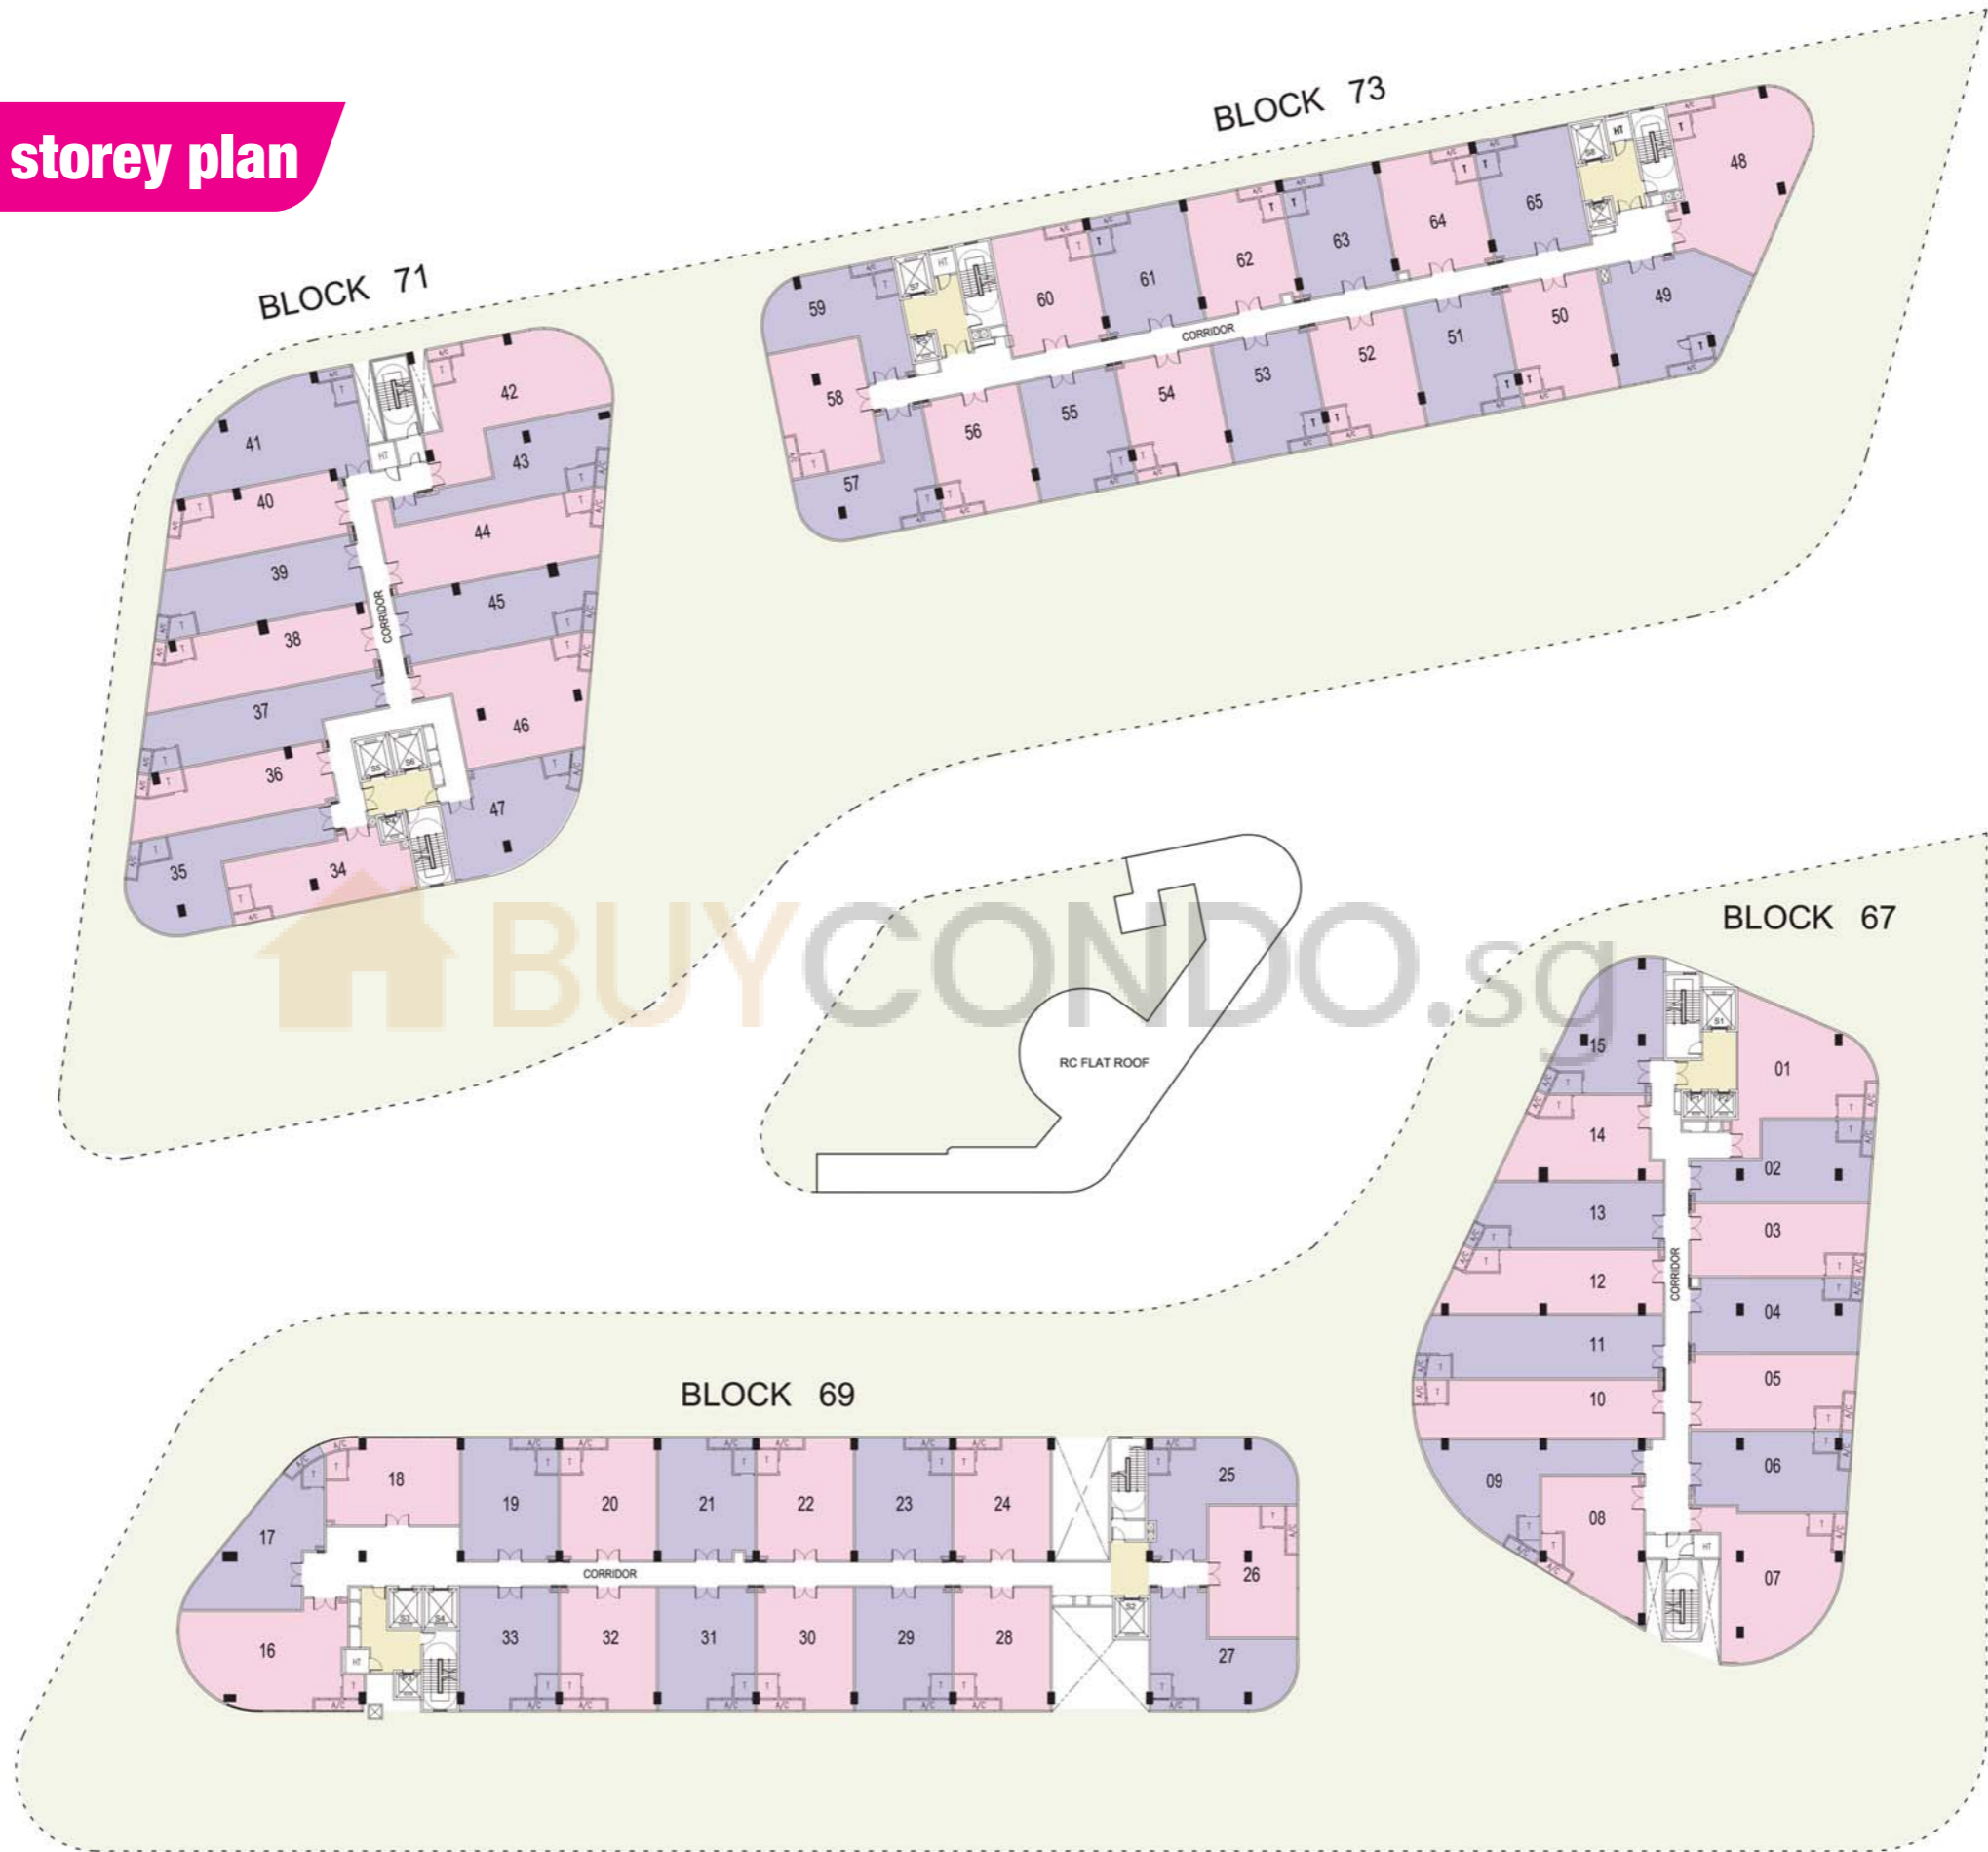

PAYA LEBAR ROAD

UBI ROAD 1

NOTE: UNIT AREA INCLUDES AIRCON LEDGE

2nd storey plan

PAYA LEBAR ROAD

UBI ROAD 1

NOTE: UNIT AREA INCLUDES AIRCON LEDGE

3rd storey plan

PAYA LEBAR ROAD

UBI ROAD 1

NOTE: UNIT AREA INCLUDES AIRCON LEDGE

4th storey plan

PAYA LEBAR ROAD

UBI ROAD 1

BLOCK 65

BLOCK 63

BLOCK 61

SWIMMING POOL

GYMNASIUM

EXTERNAL GENSET

NOTE: UNIT AREA INCLUDES VOID, LOFT & AIRCON LEDGE

5th to 8th storey plan

PAYA LEBAR ROAD

UBI ROAD 1

BUYCONDO.SG

NOTE: UNIT AREA INCLUDES AIRCON LEDGE

9th & 10th storey plan

PAYA LEBAR ROAD

UBI ROAD 1

NOTE: UNIT AREA INCLUDES VOID, LOFT & AIRCON LEDGE