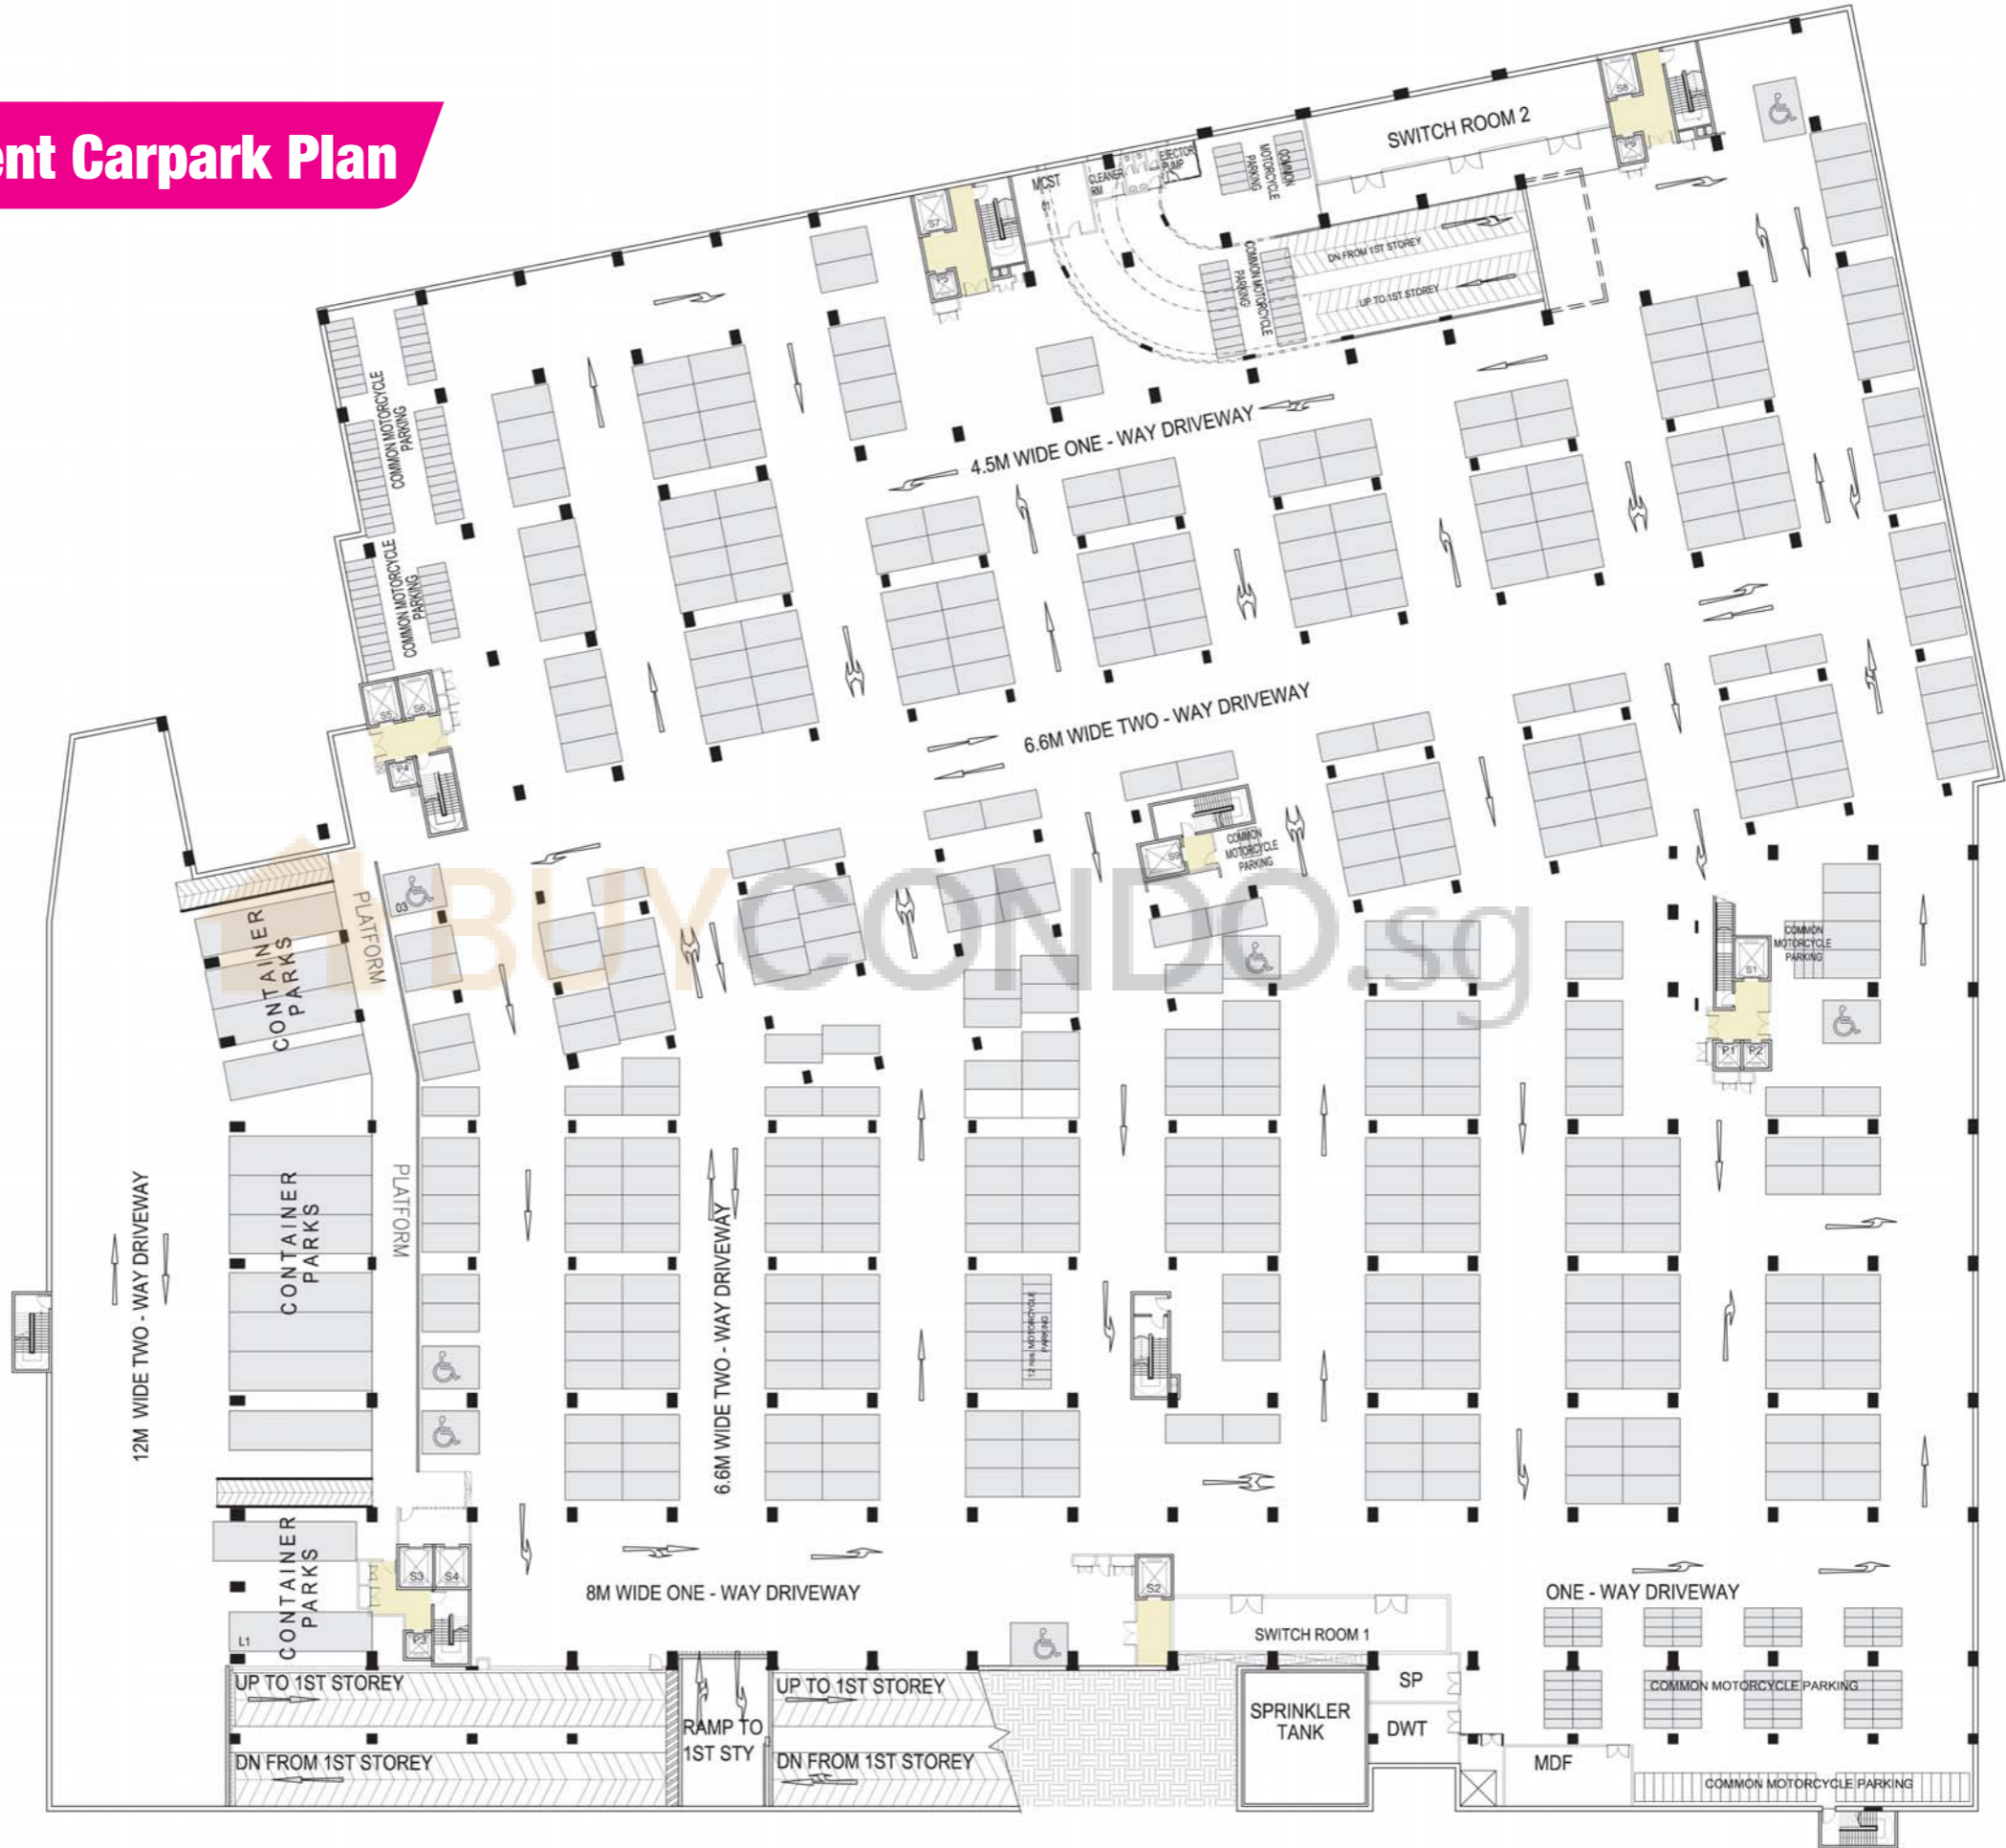

Basement Carpark Plan

PAYA LEBAR ROAD

UBI ROAD 1

1st storey plan

PAYA LEBAR ROAD

UBI ROAD 1

NOTE: UNIT AREA INCLUDES VOID, LOFT & AIRCON LEDGE

2nd storey plan

PAYA LEBAR ROAD

UBI ROAD 1

NOTE: UNIT AREA INCLUDES AIRCON LEDGE

2nd storey plan

PAYA LEBAR ROAD

UBI ROAD 1

NOTE: UNIT AREA INCLUDES AIRCON LEDGE

3rd storey plan

PAYA LEBAR ROAD

UBI ROAD 1

NOTE: UNIT AREA INCLUDES AIRCON LEDGE

4th storey plan

PAYA LEBAR ROAD

UBI ROAD 1

BLOCK 65

BLOCK 63

BLOCK 61

SWIMMING POOL

GYMNASIUM

EXTERNAL GENSET

NOTE: UNIT AREA INCLUDES VOID, LOFT & AIRCON LEDGE

5th to 8th storey plan

PAYA LEBAR ROAD

UBI ROAD 1