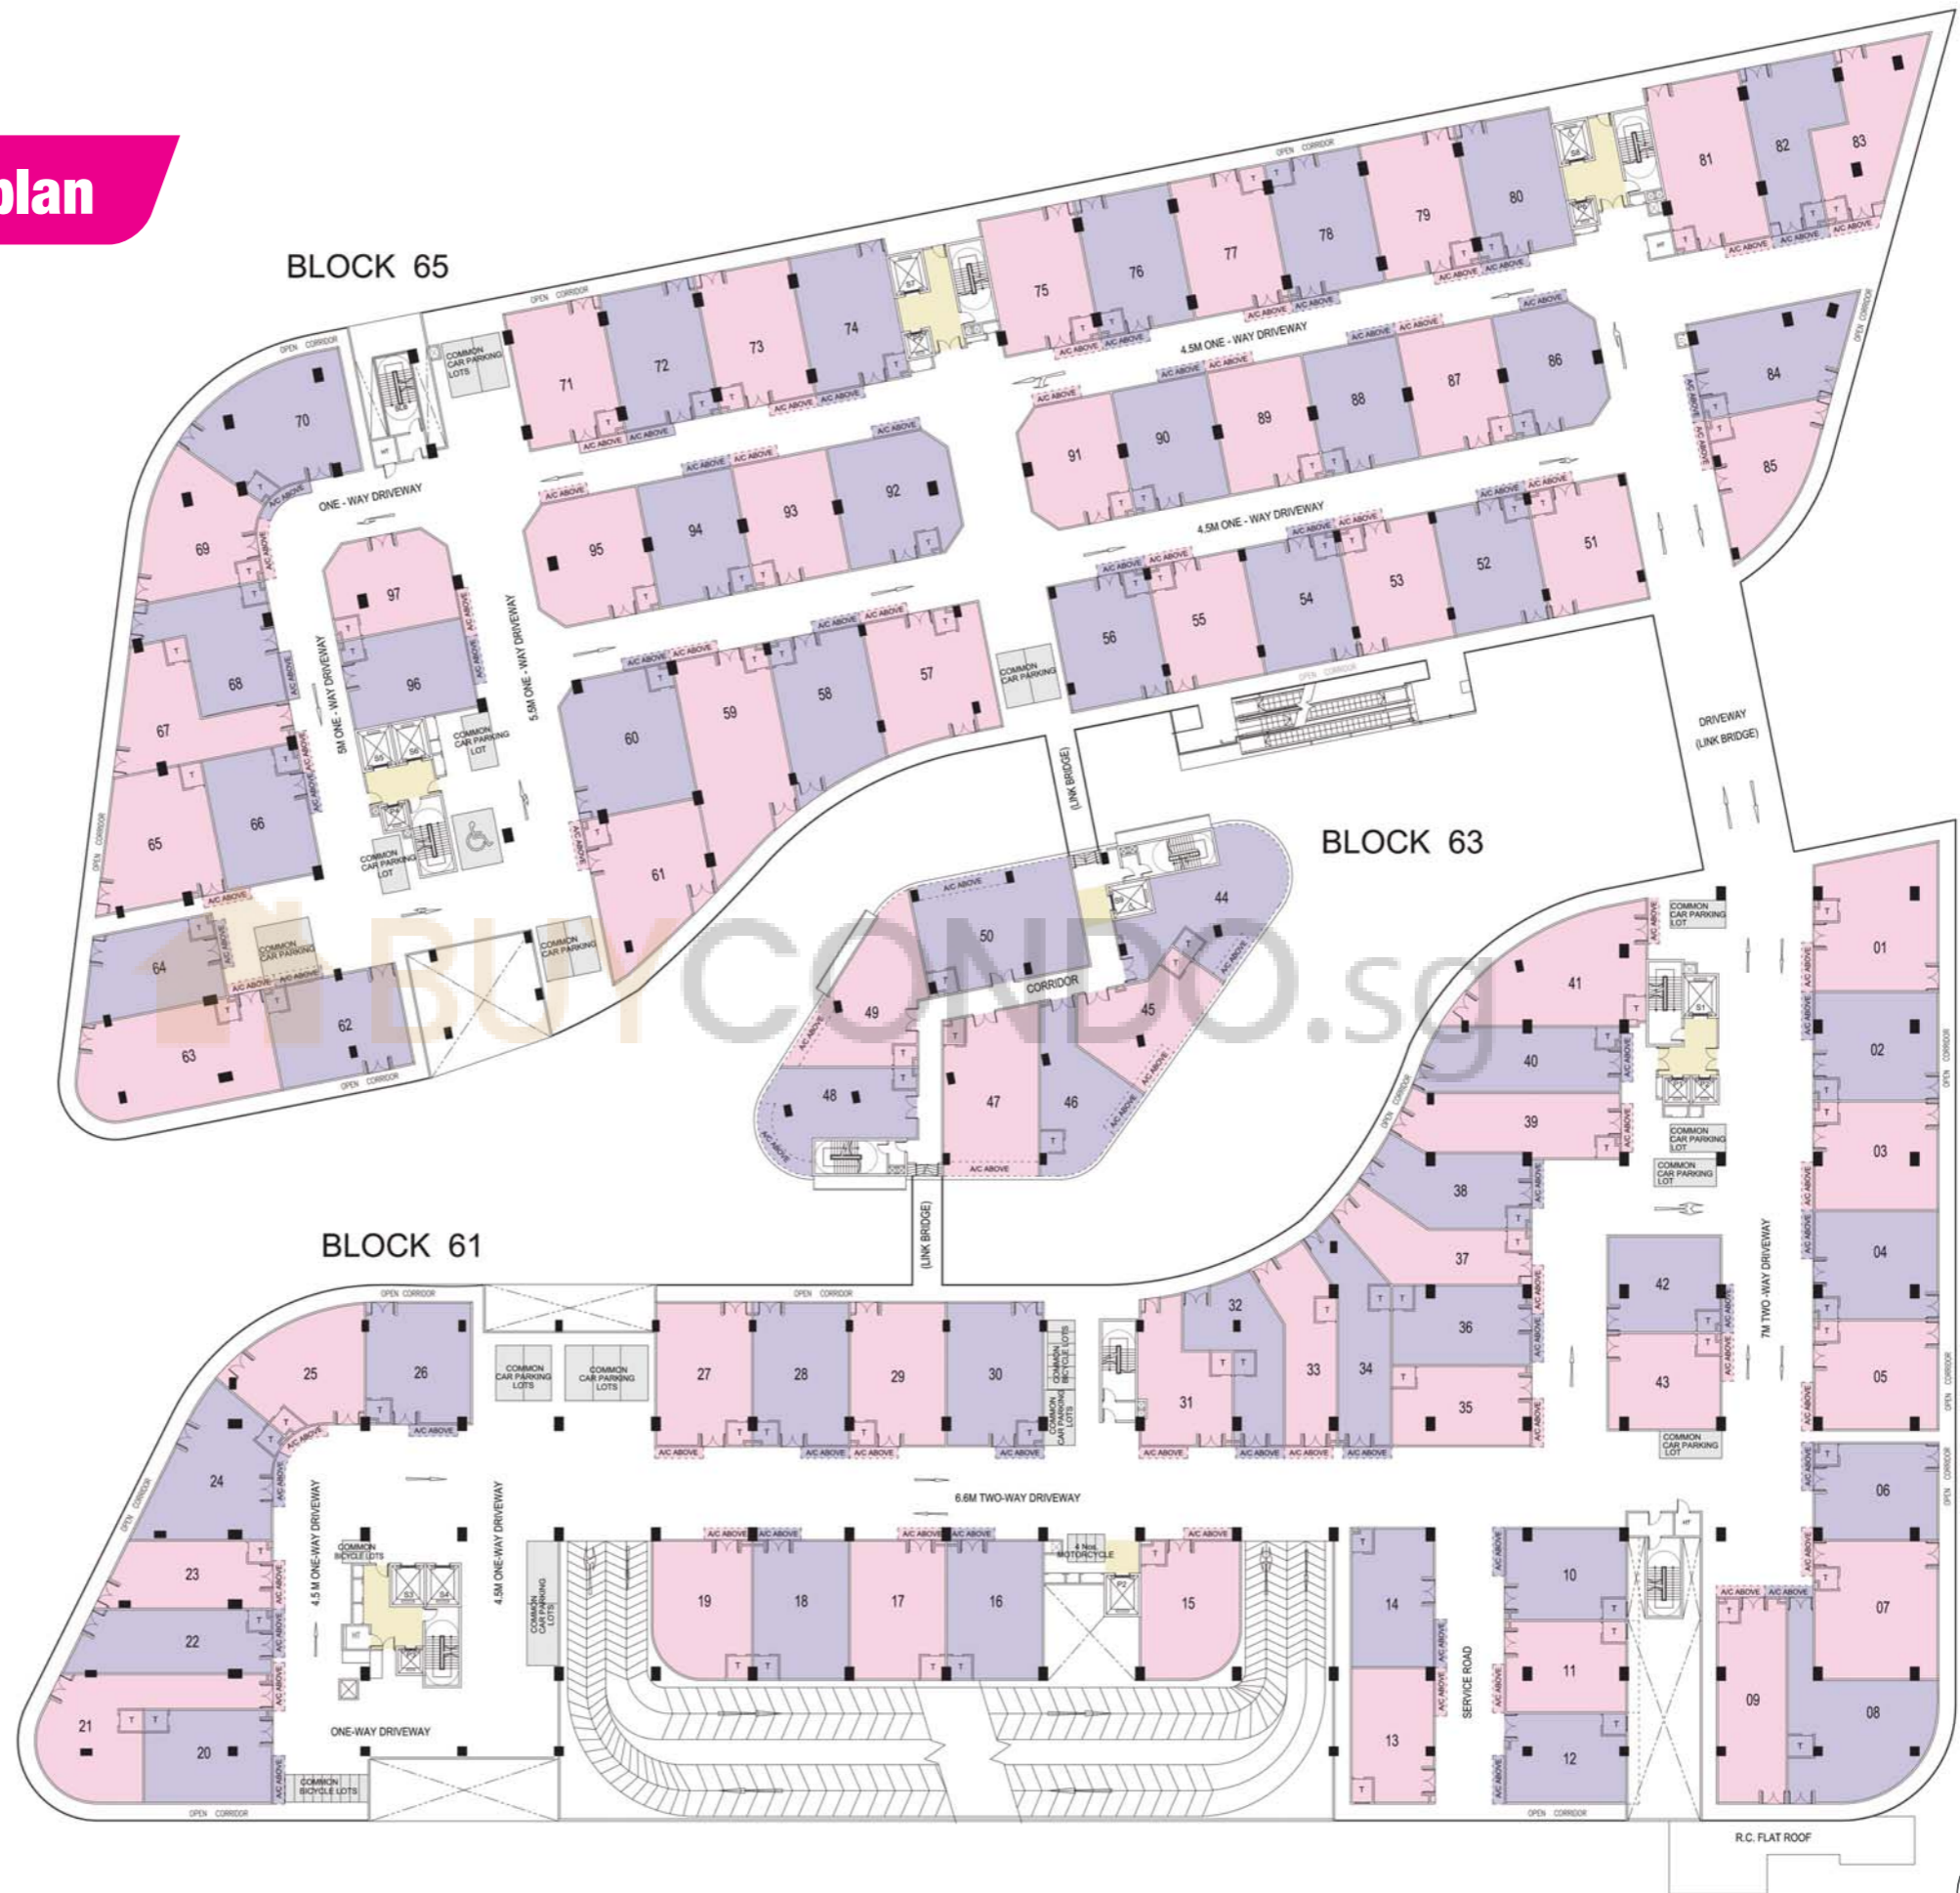

Basement Carpark Plan

PAYA LEBAR ROAD

UBI ROAD 1

1st storey plan

PAYA LEBAR ROAD

UBI ROAD 1

NOTE: UNIT AREA INCLUDES VOID, LOFT & AIRCON LEDGE

2nd storey plan

PAYA LEBAR ROAD

UBI ROAD 1

NOTE: UNIT AREA INCLUDES AIRCON LEDGE

2nd storey plan

PAYA LEBAR ROAD

UBI ROAD 1

NOTE: UNIT AREA INCLUDES AIRCON LEDGE

3rd storey plan

PAYA LEBAR ROAD

UBI ROAD 1

NOTE: UNIT AREA INCLUDES AIRCON LEDGE

4th storey plan

PAYA LEBAR ROAD

UBI ROAD 1

BLOCK 65

BLOCK 63

BLOCK 61

SWIMMING POOL

GYMNASIUM

EXTERNAL GENSET

NOTE: UNIT AREA INCLUDES VOID, LOFT & AIRCON LEDGE

5th to 8th storey plan

PAYA LEBAR ROAD

UBI ROAD 1