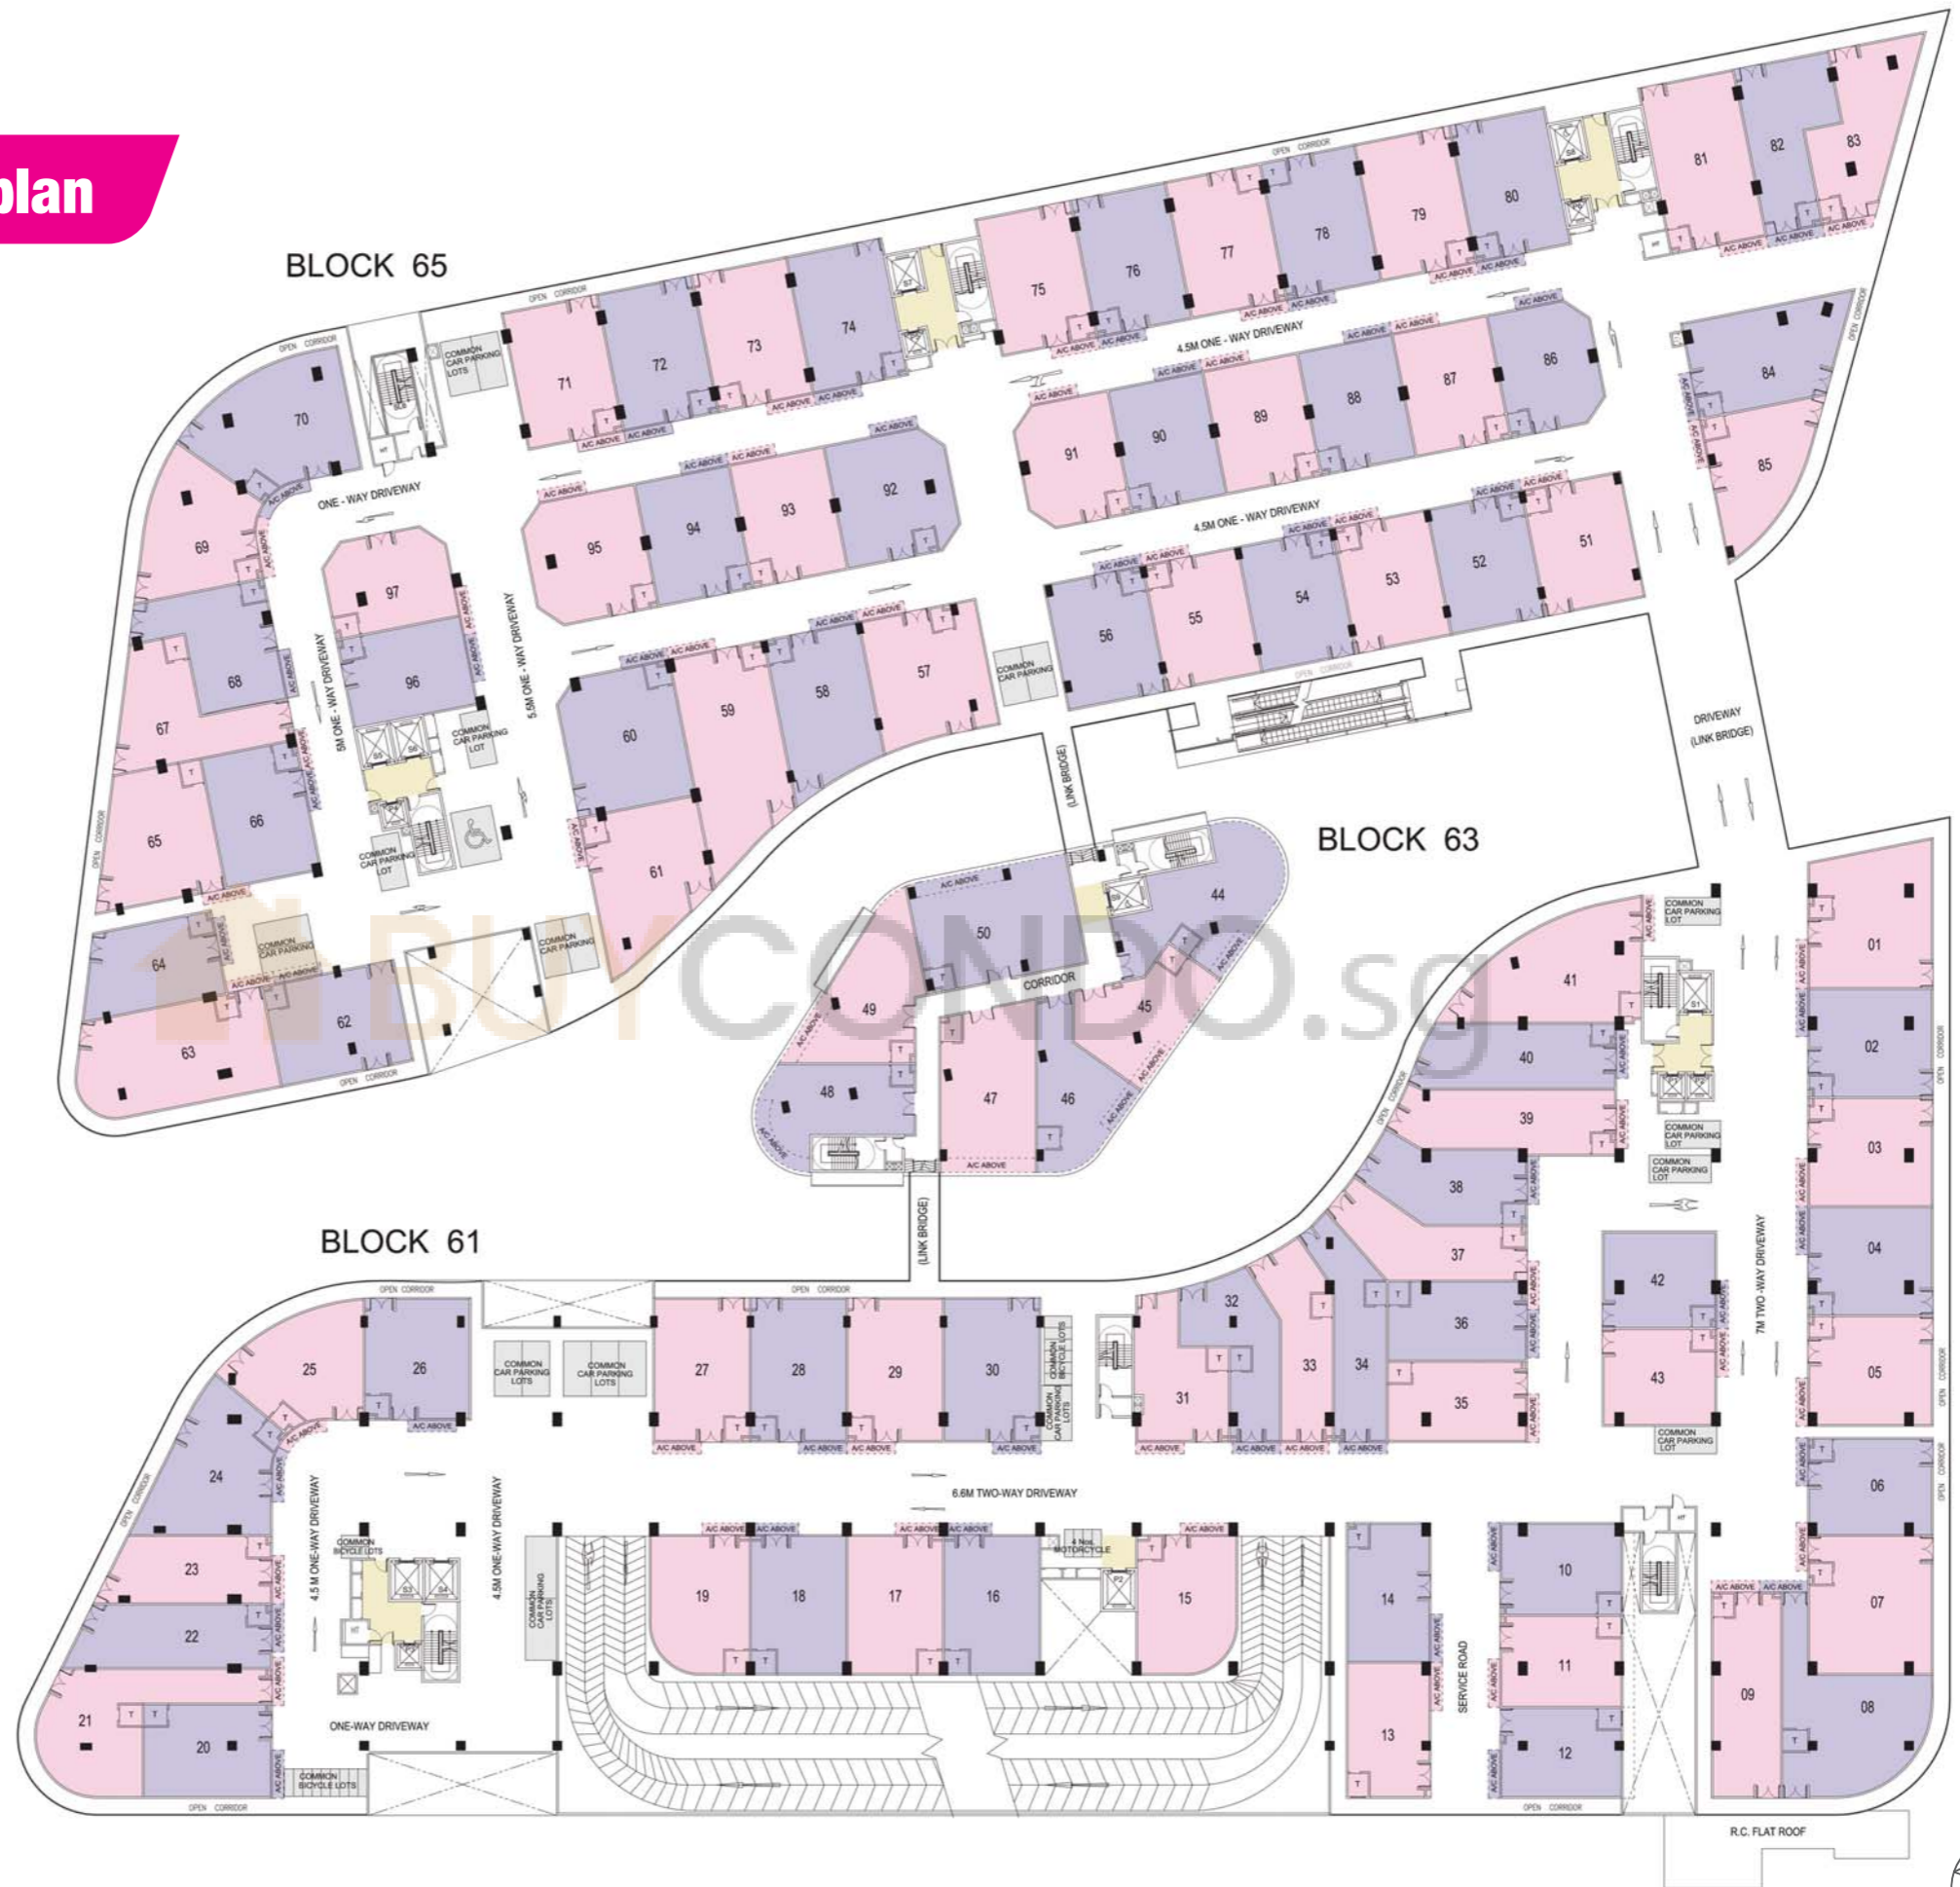

Basement Carpark Plan

PAYA LEBAR ROAD

UBI ROAD 1

1st storey plan

PAYA LEBAR ROAD

UBI ROAD 1

NOTE: UNIT AREA INCLUDES VOID, LOFT & AIRCON LEDGE

2nd storey plan

PAYA LEBAR ROAD

UBI ROAD 1

NOTE: UNIT AREA INCLUDES AIRCON LEDGE

2nd storey plan

PAYA LEBAR ROAD

UBI ROAD 1

NOTE: UNIT AREA INCLUDES AIRCON LEDGE

3rd storey plan

PAYA LEBAR ROAD

UBI ROAD 1

NOTE: UNIT AREA INCLUDES AIRCON LEDGE

4th storey plan

PAYA LEBAR ROAD

UBI ROAD 1

BLOCK 65

BLOCK 63

BLOCK 61

SWIMMING POOL

GYMNASIUM

EXTERNAL GENSET

NOTE: UNIT AREA INCLUDES VOID, LOFT & AIRCON LEDGE

5th to 8th storey plan

PAYA LEBAR ROAD

UBI ROAD 1