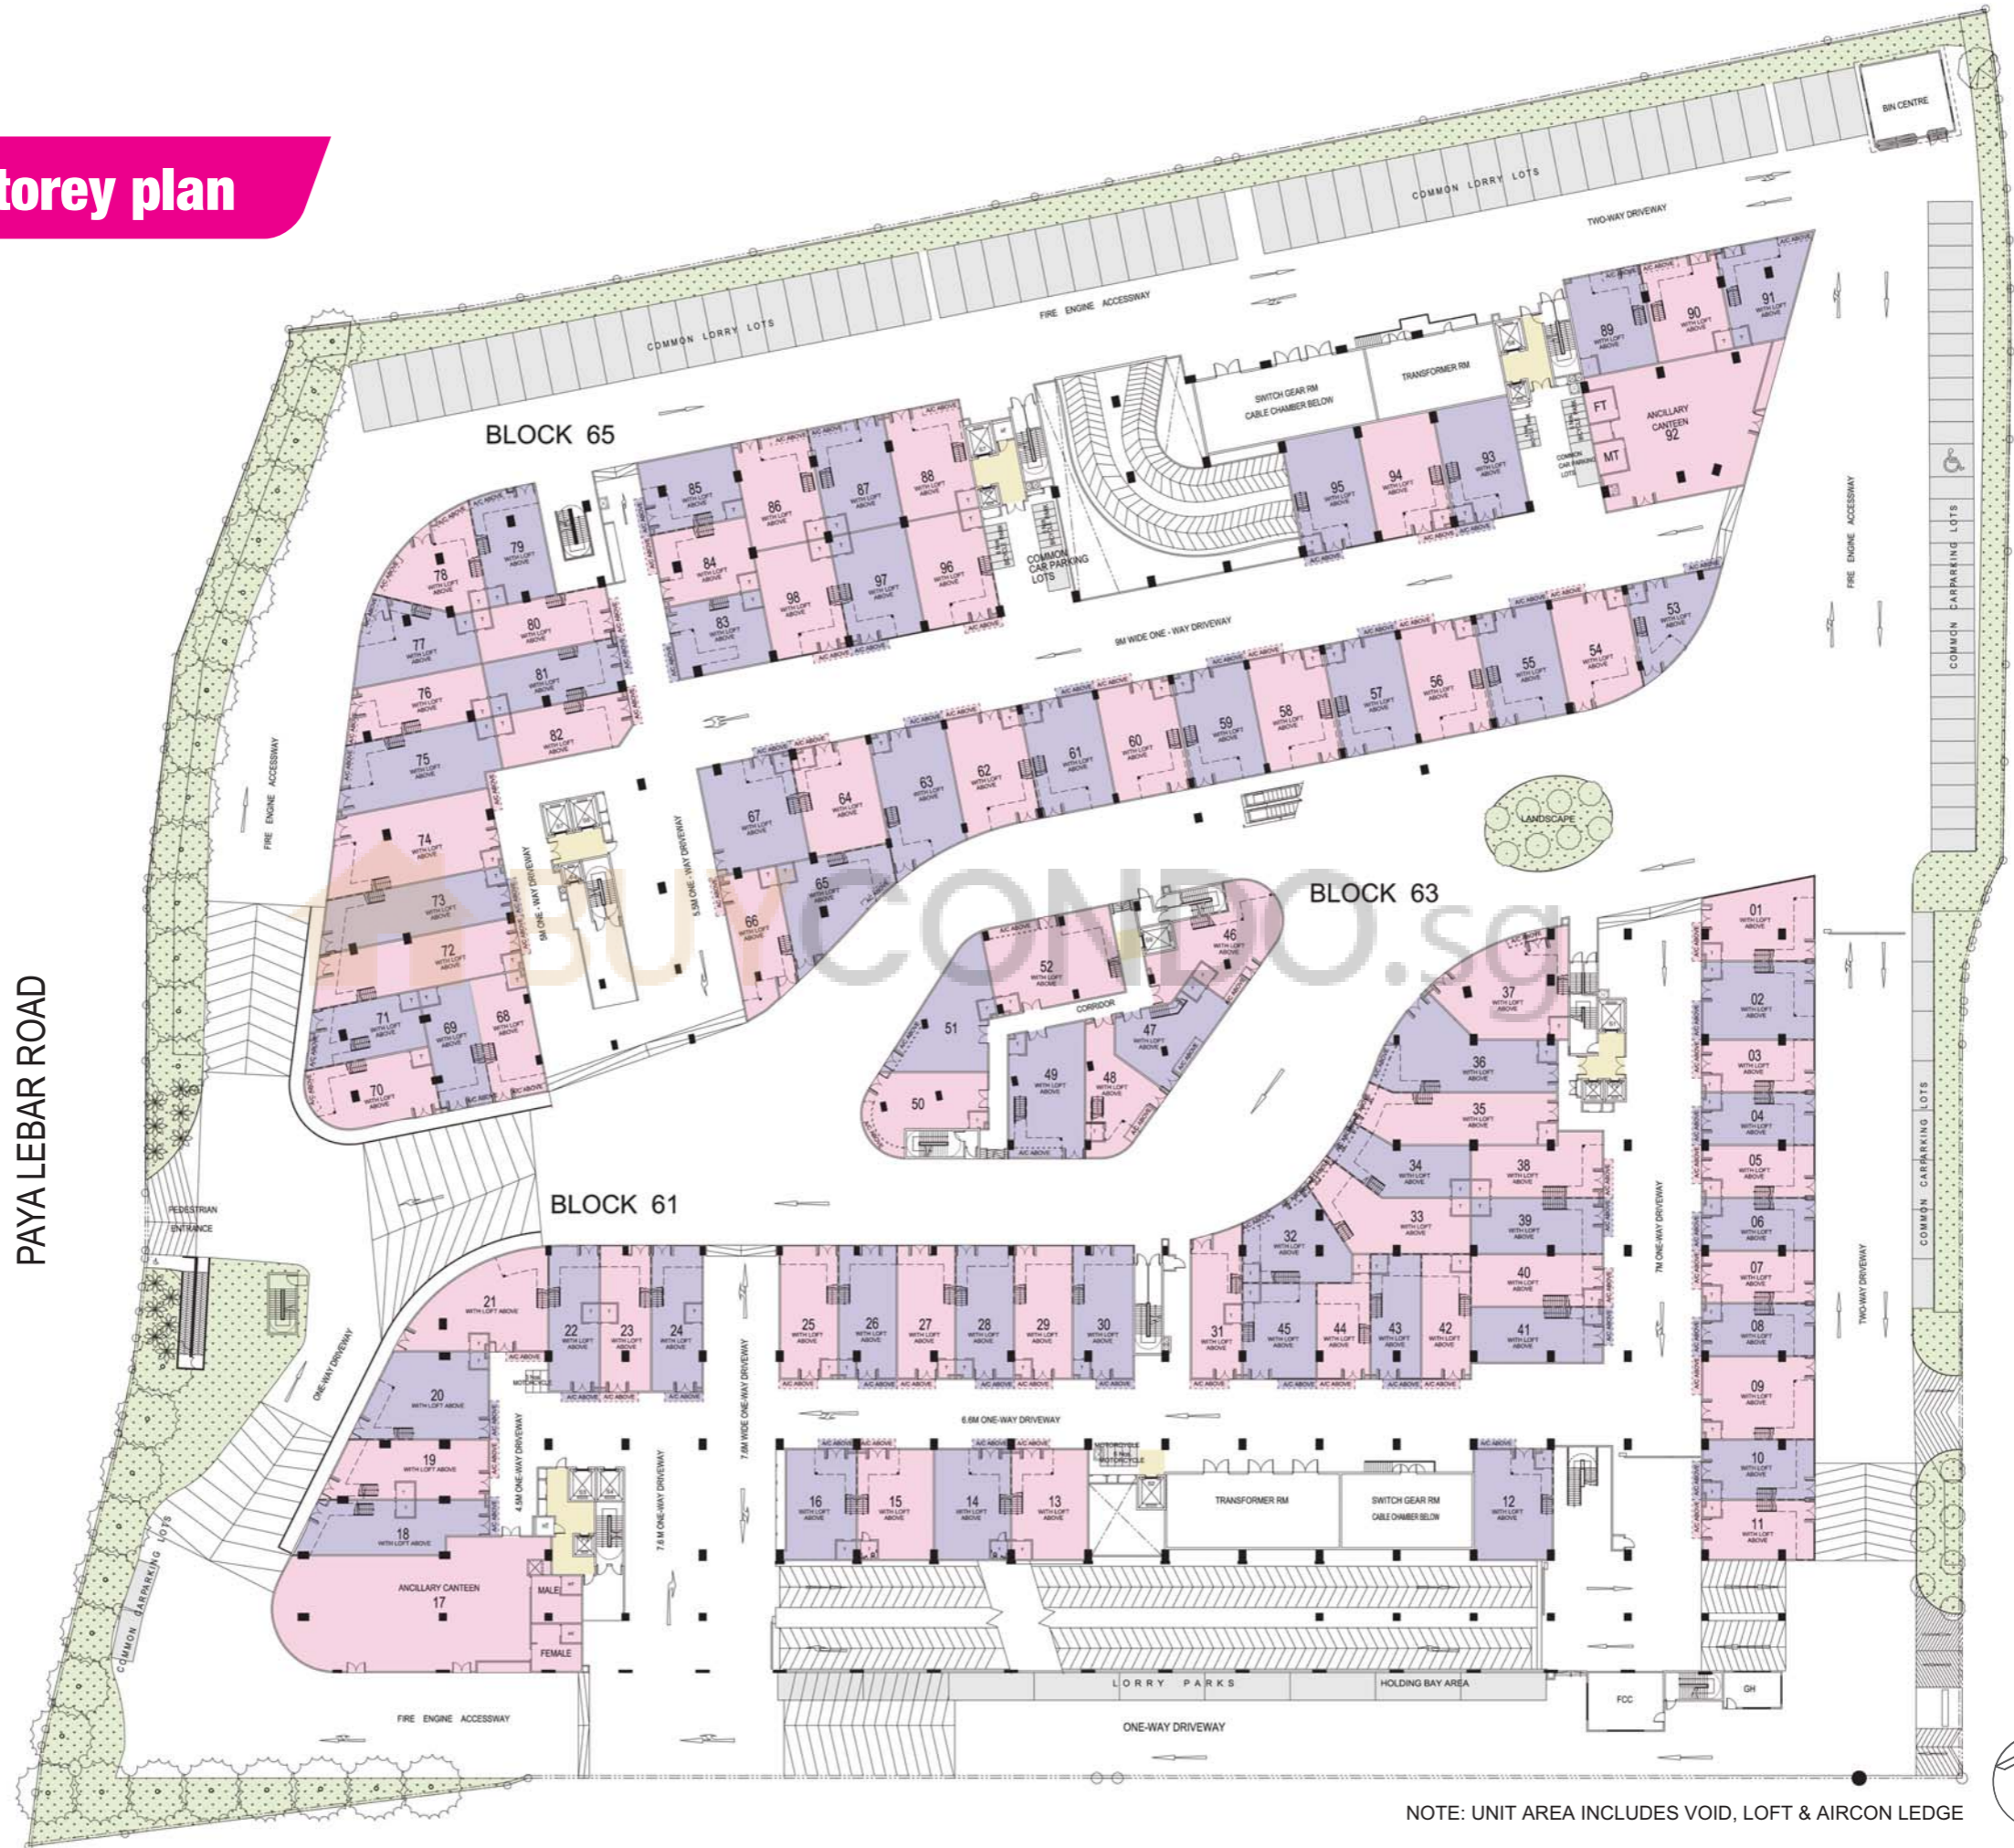

Basement Carpark Plan

PAYA LEBAR ROAD

UBI ROAD 1

1st storey plan

PAYA LEBAR ROAD

UBI ROAD 1

NOTE: UNIT AREA INCLUDES VOID, LOFT & AIRCON LEDGE

2nd storey plan

PAYA LEBAR ROAD

UBI ROAD 1

NOTE: UNIT AREA INCLUDES AIRCON LEDGE

2nd storey plan

PAYA LEBAR ROAD

UBI ROAD 1

NOTE: UNIT AREA INCLUDES AIRCON LEDGE

3rd storey plan

PAYA LEBAR ROAD

UBI ROAD 1

NOTE: UNIT AREA INCLUDES AIRCON LEDGE

4th storey plan

PAYA LEBAR ROAD

UBI ROAD 1

BLOCK 65

BLOCK 63

BLOCK 61

SWIMMING POOL

GYMNASIUM

EXTERNAL GENSET

NOTE: UNIT AREA INCLUDES VOID, LOFT & AIRCON LEDGE

5th to 8th storey plan

PAYA LEBAR ROAD

UBI ROAD 1