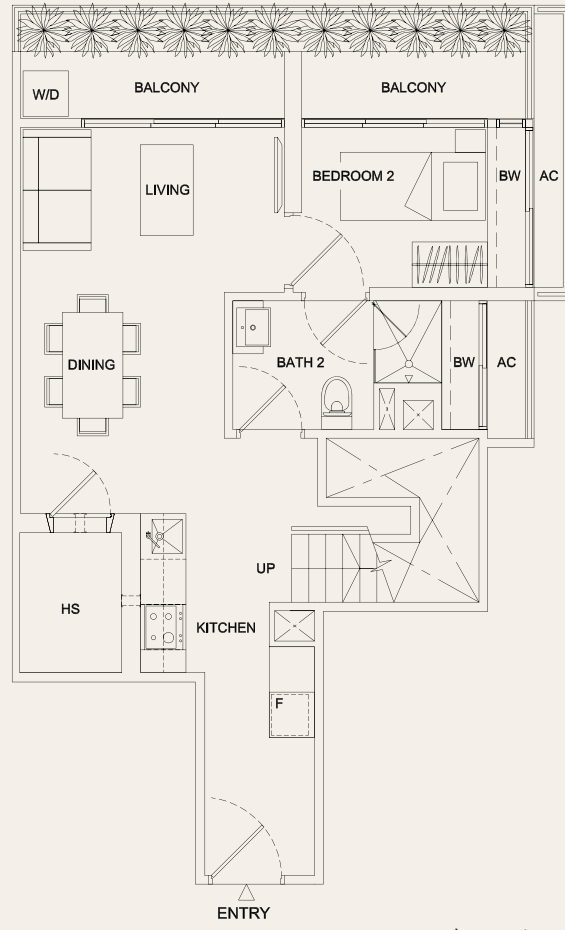

#26-04

lower storey

upper storey

Type PHE • 2+1 bdrm • 1389 sq ft

#26-05

lower storey

upper storey

Type PHF • 1+1 bdrm + family room • 850 sq ft