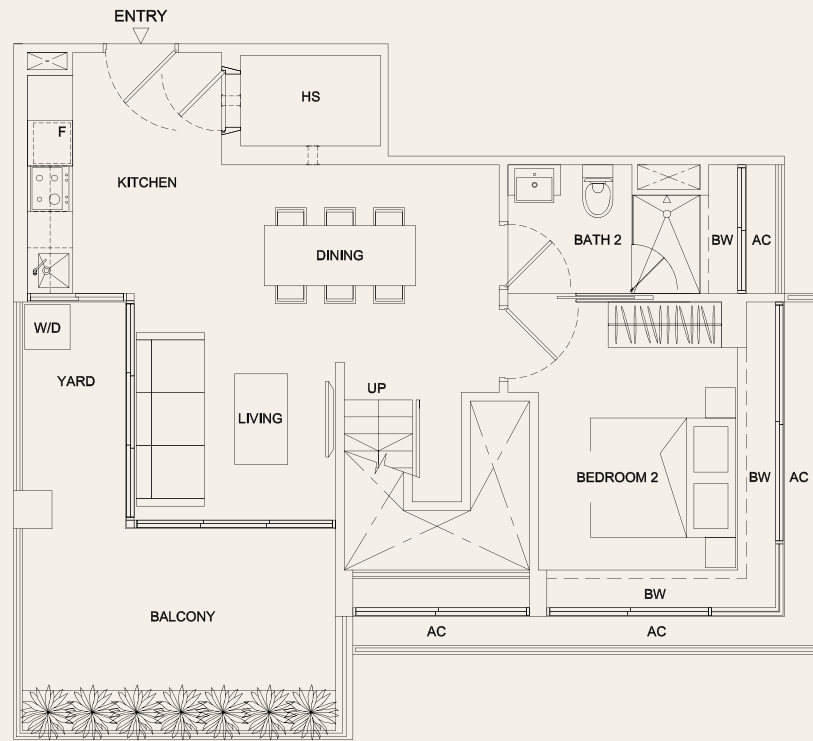

#26-06

lower storey

upper storey

Type PHG • 2 bdrm + family room • 1615 sq ft

#26-07

BUYCONDO.sg

Type PHH • 2 + 1 bdrm • 1539 sq ft

#26-08