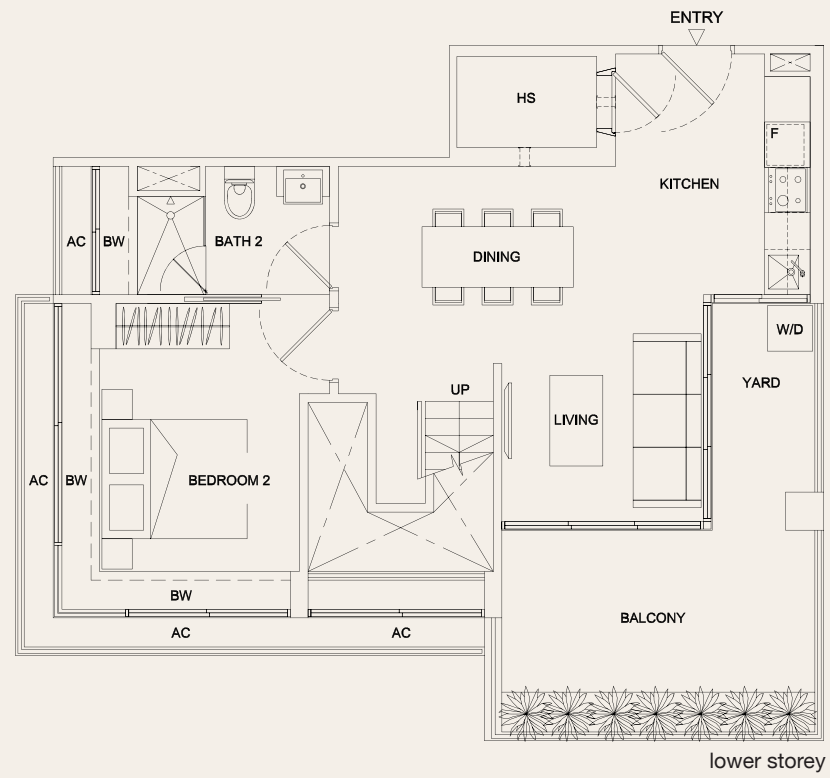

Type H1 • 2 bdrm • 807 sq ft

- #04-08
- #05-08
- #06-08
- #07-08
- #08-08
- #09-08
- #10-08
- #11-08
- #12-08
- #13-08

Type H2 • 2 bdrm • 861 sq ft

- #15-08
- #16-08
- #17-08
- #18-08
- #19-08
- #20-08
- #21-08
- #22-08
- #23-08
- #24-08
- #25-08

Type PHA • 2+1 bdrm • 1518 sq ft

#26-01

Type PHB • 2 bdrm + family room • 1615 sq ft

#26-02

Type PHC • 1+1 bdrm + family room • 850 sq ft

#26-03

upper storey

Type PHD • 2+1 bdrm • 1378 sq ft