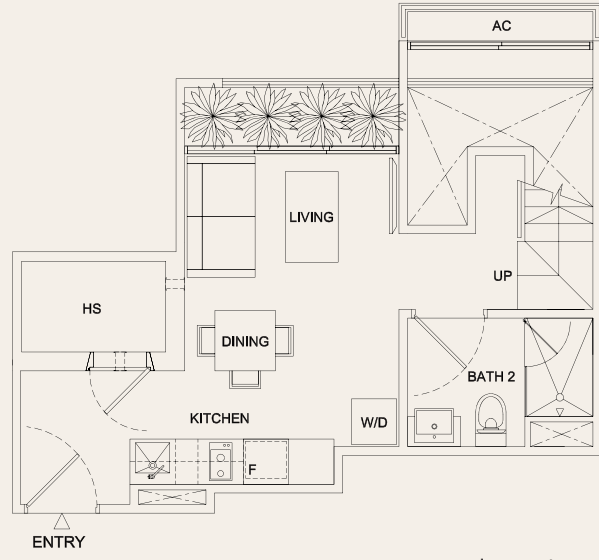

#26-04

lower storey

upper storey

Type PHE • 2+1 bdrm • 1389 sq ft

#26-05

lower storey

upper storey

Type PHF • 1+1 bdrm + family room • 850 sq ft

#26-06

lower storey

upper storey

Type PHG • 2 bdrm + family room • 1615 sq ft

#26-07

BUYCONDO.sg

Type PHH • 2 + 1 bdrm • 1539 sq ft

#26-08