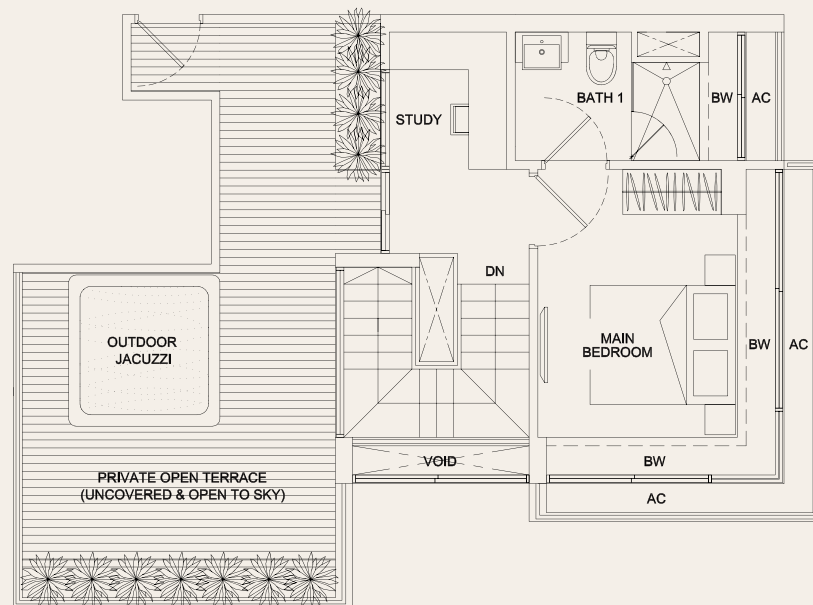

upper storey