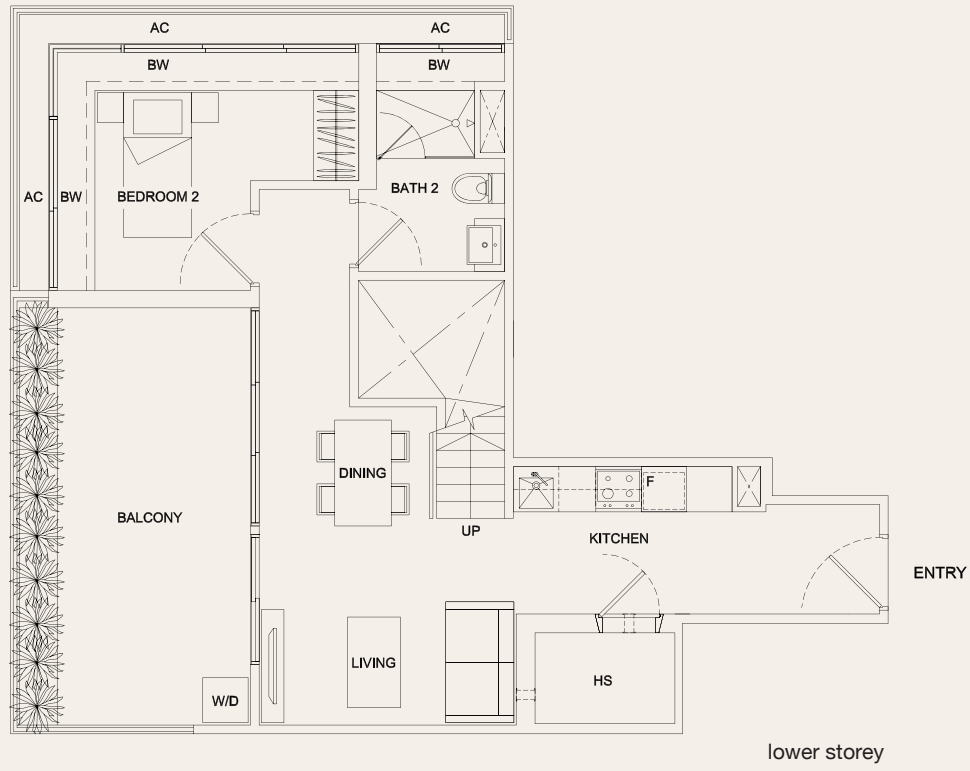

Type H1 • 2 bdrm • 807 sq ft

- #04-08
- #05-08
- #06-08
- #07-08
- #08-08
- #09-08
- #10-08
- #11-08
- #12-08
- #13-08

Type H2 • 2 bdrm • 861 sq ft

- #15-08
- #16-08
- #17-08
- #18-08
- #19-08
- #20-08
- #21-08
- #22-08
- #23-08
- #24-08
- #25-08

Type PHA • 2+1 bdrm • 1518 sq ft

#26-01

Type PHB • 2 bdrm + family room • 1615 sq ft

#26-02

Type PHC • 1+1 bdrm + family room • 850 sq ft

#26-03

upper storey

Type PHD • 2+1 bdrm • 1378 sq ft