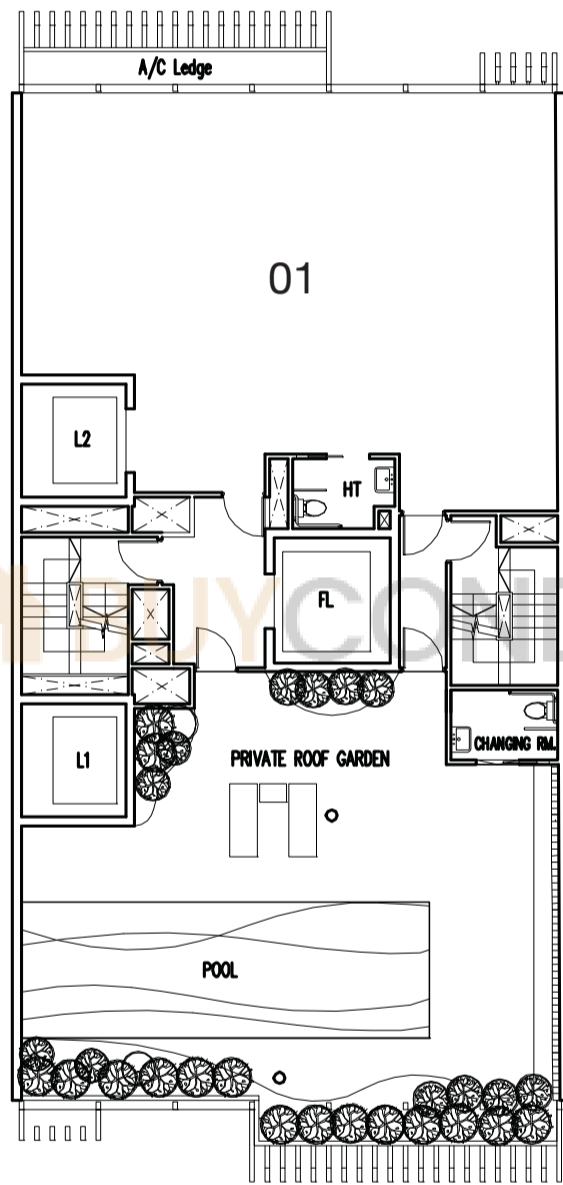

2nd Storey

3rd Storey

SHOP 4
#02-01

SHOP 5
#03-01

127 sq m

A/C LEDGE

Unit area includes A/C ledge.

Plan for information only and may change at the sole discretion of the Architect.

109 sq m

- #05-02
- #07-02
- #09-02
- #11-02
- #13-02
- #15-02
- #17-02
- #19-02

110 sq m

Unit area includes A/C ledge.

Plan for information only and may change at the sole discretion of the Architect.

#06-01
#08-01
#10-01
#12-01
#14-01
#16-01
#18-01

109 sq m

#06-02
#08-02
#10-02
#12-02
#14-02
#16-02
#18-02

110 sq m

Unit area includes A/C ledge.

Plan for information only and may change at the sole discretion of the Architect.

FITNESS CENTRE / SPA / OFFICE

#20-01
224 sq m

homebuy.com.sg

Unit area includes A/C ledge, Roof Garden and Pool.
Plan for information only and may change at the sole discretion of the Architect.