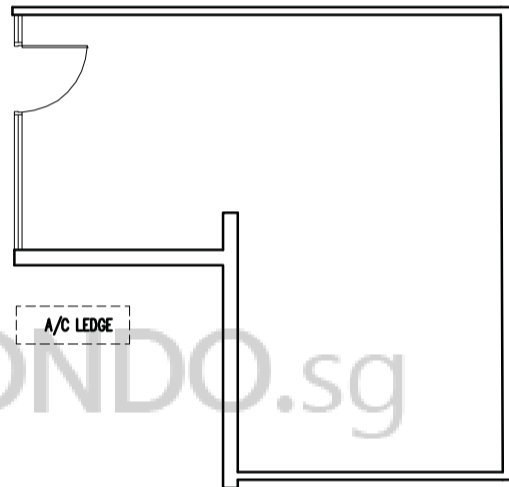

SHOP 1
#01-01
17 sq m

A/C LEDGE

SHOP 2
#01-02
45 sq m

A/C LEDGE

SHOP 3
#01-03
34 sq m

A/C LEDGE

1st Storey

2nd Storey

2nd Storey

3rd Storey

SHOP 4
#02-01

SHOP 5
#03-01

127 sq m

A/C LEDGE

Unit area includes A/C ledge.

Plan for information only and may change at the sole discretion of the Architect.

BUYCONDO.sg

#04-01
125 sq m

#04-02
180 sq m

BUY ONLINE.SG

Unit area includes A/C ledge and Roof Garden.

Plan for information only and may change at the sole discretion of the Architect.

OFFICES

- #05-01
- #07-01
- #09-01
- #11-01
- #13-01
- #15-01
- #17-01
- #19-01