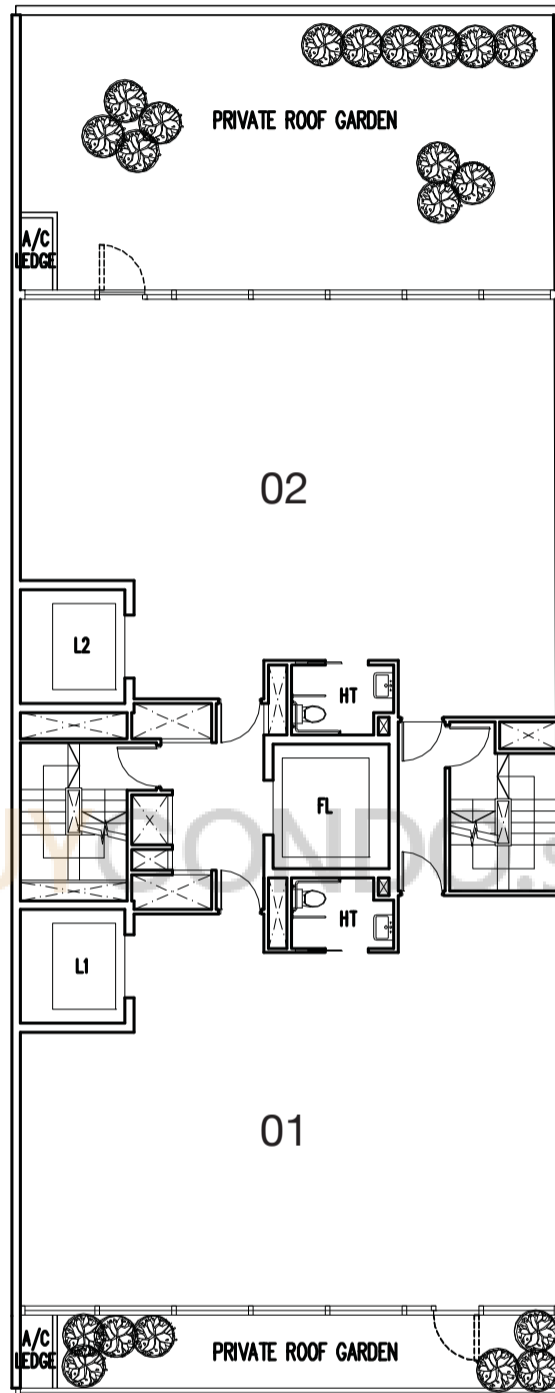

SHOP 1
#01-01
17 sq m

A/C LEDGE

SHOP 2
#01-02
45 sq m

A/C LEDGE

SHOP 3
#01-03
34 sq m

A/C LEDGE

1st Storey

2nd Storey

2nd Storey

3rd Storey

SHOP 4
#02-01

SHOP 5
#03-01

127 sq m

A/C LEDGE

Unit area includes A/C ledge.

Plan for information only and may change at the sole discretion of the Architect.

BUYCONDO.sg

#04-01
125 sq m

#04-02
180 sq m

BUY ONLINE.SG

Unit area includes A/C ledge and Roof Garden.

Plan for information only and may change at the sole discretion of the Architect.

OFFICES

- #05-01
- #07-01
- #09-01
- #11-01
- #13-01
- #15-01
- #17-01
- #19-01

109 sq m

- #05-02
- #07-02
- #09-02
- #11-02
- #13-02
- #15-02
- #17-02
- #19-02

110 sq m

Unit area includes A/C ledge.

Plan for information only and may change at the sole discretion of the Architect.

#06-01
#08-01
#10-01
#12-01
#14-01
#16-01
#18-01