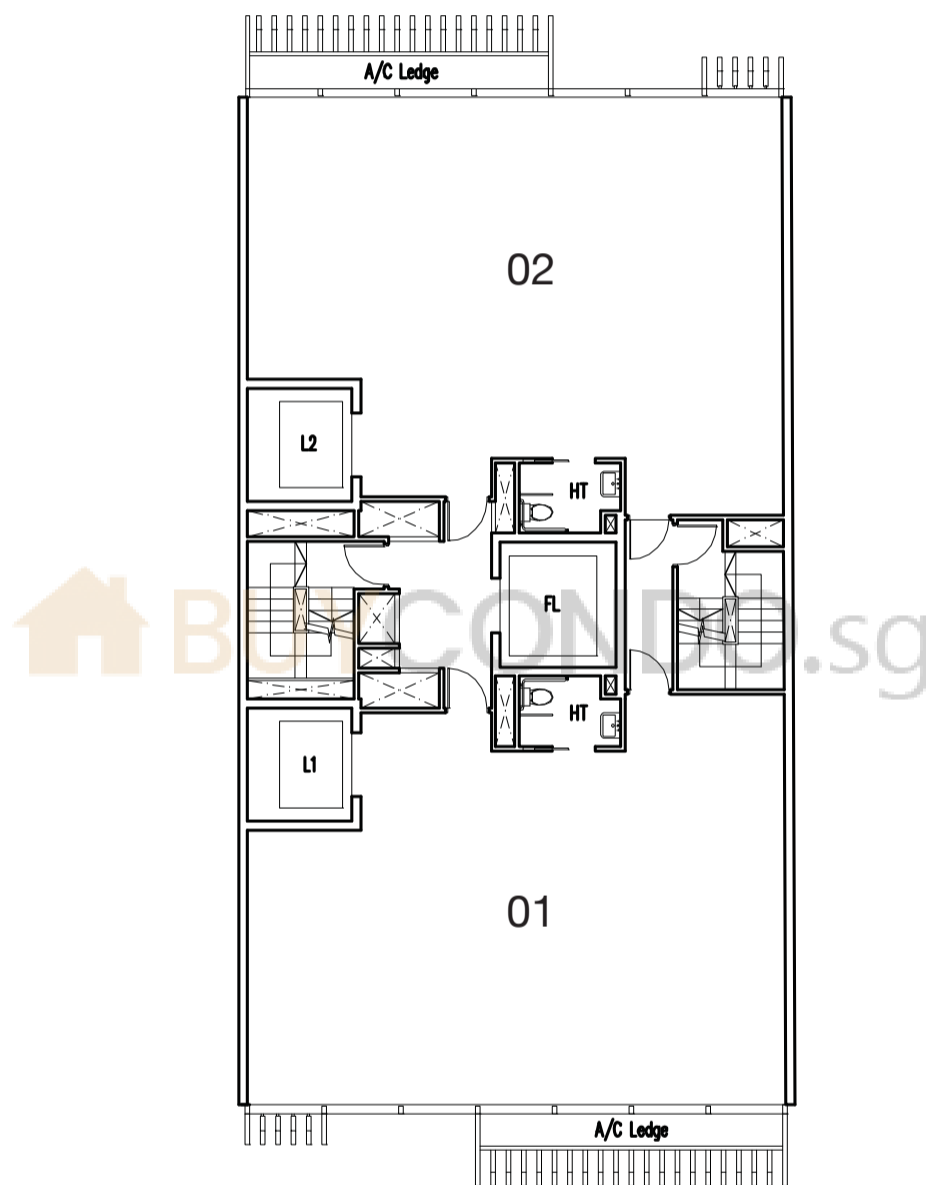

2nd Storey

3rd Storey

SHOP 4
#02-01

SHOP 5
#03-01

127 sq m

A/C LEDGE

Unit area includes A/C ledge.

Plan for information only and may change at the sole discretion of the Architect.

109 sq m

- #05-02
- #07-02
- #09-02
- #11-02
- #13-02
- #15-02
- #17-02
- #19-02

110 sq m

Unit area includes A/C ledge.

Plan for information only and may change at the sole discretion of the Architect.

#06-01
#08-01
#10-01
#12-01
#14-01
#16-01
#18-01

109 sq m

#06-02
#08-02
#10-02
#12-02
#14-02
#16-02
#18-02

110 sq m

Unit area includes A/C ledge.

Plan for information only and may change at the sole discretion of the Architect.

FITNESS CENTRE / SPA / OFFICE

#20-01
224 sq m

homebuy.com.sg

Unit area includes A/C ledge, Roof Garden and Pool.
Plan for information only and may change at the sole discretion of the Architect.