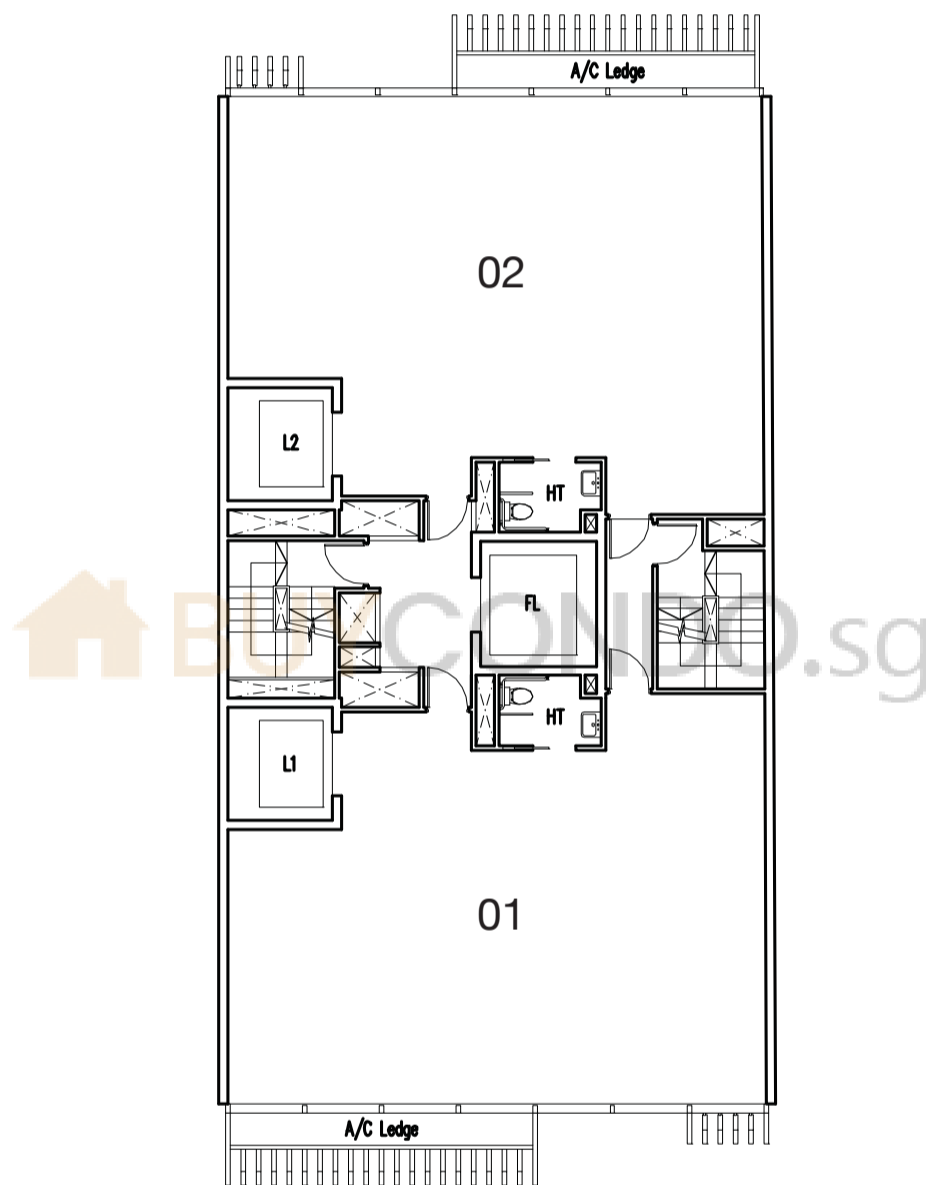

2nd Storey

3rd Storey

SHOP 4
#02-01

SHOP 5
#03-01

127 sq m

A/C LEDGE

Unit area includes A/C ledge.

Plan for information only and may change at the sole discretion of the Architect.

BUYCONDO.sg

#04-01
125 sq m

#04-02
180 sq m

BUY ONLINE.SG

Unit area includes A/C ledge and Roof Garden.

Plan for information only and may change at the sole discretion of the Architect.

OFFICES

- #05-01
- #07-01
- #09-01
- #11-01
- #13-01
- #15-01
- #17-01
- #19-01

109 sq m

- #05-02
- #07-02
- #09-02
- #11-02
- #13-02
- #15-02
- #17-02
- #19-02

110 sq m

Unit area includes A/C ledge.

Plan for information only and may change at the sole discretion of the Architect.

#06-01
#08-01
#10-01
#12-01
#14-01
#16-01
#18-01

109 sq m

#06-02
#08-02
#10-02
#12-02
#14-02
#16-02
#18-02

110 sq m

Unit area includes A/C ledge.

Plan for information only and may change at the sole discretion of the Architect.

FITNESS CENTRE / SPA / OFFICE