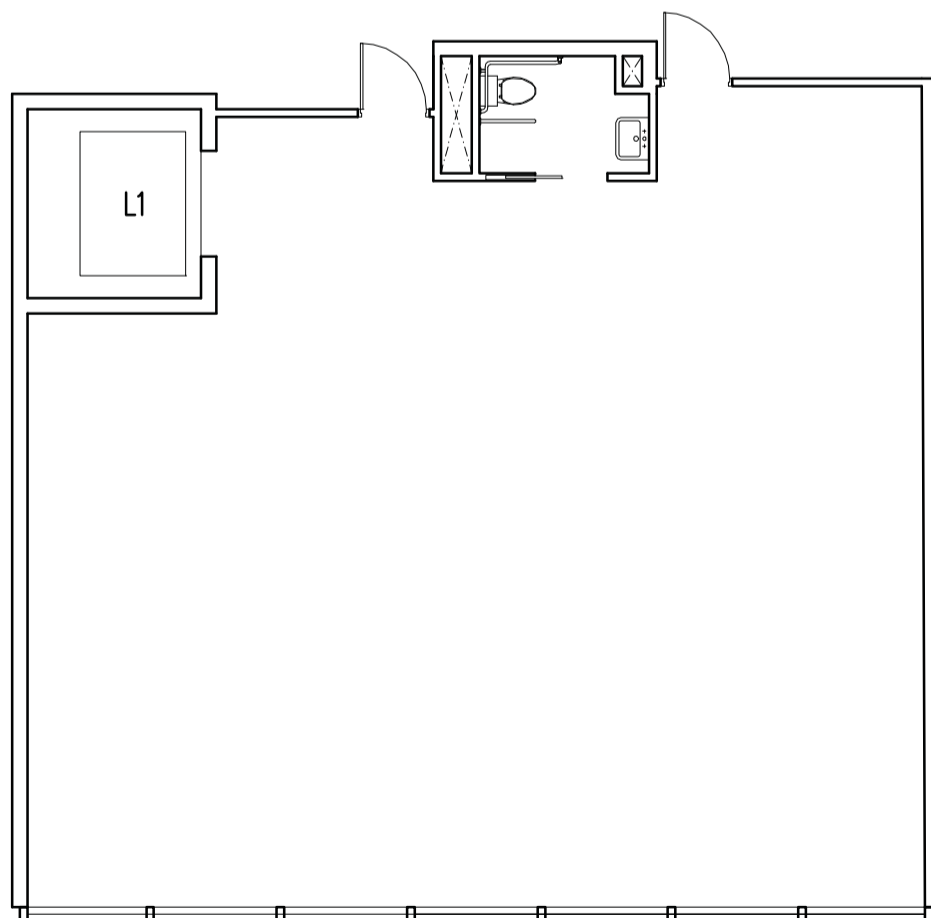

SHOP 1
#01-01
17 sq m

A/C LEDGE

SHOP 2
#01-02
45 sq m

A/C LEDGE

SHOP 3
#01-03
34 sq m

A/C LEDGE

1st Storey

2nd Storey

2nd Storey

3rd Storey

SHOP 4
#02-01

SHOP 5
#03-01

127 sq m

A/C LEDGE

Unit area includes A/C ledge.

Plan for information only and may change at the sole discretion of the Architect.