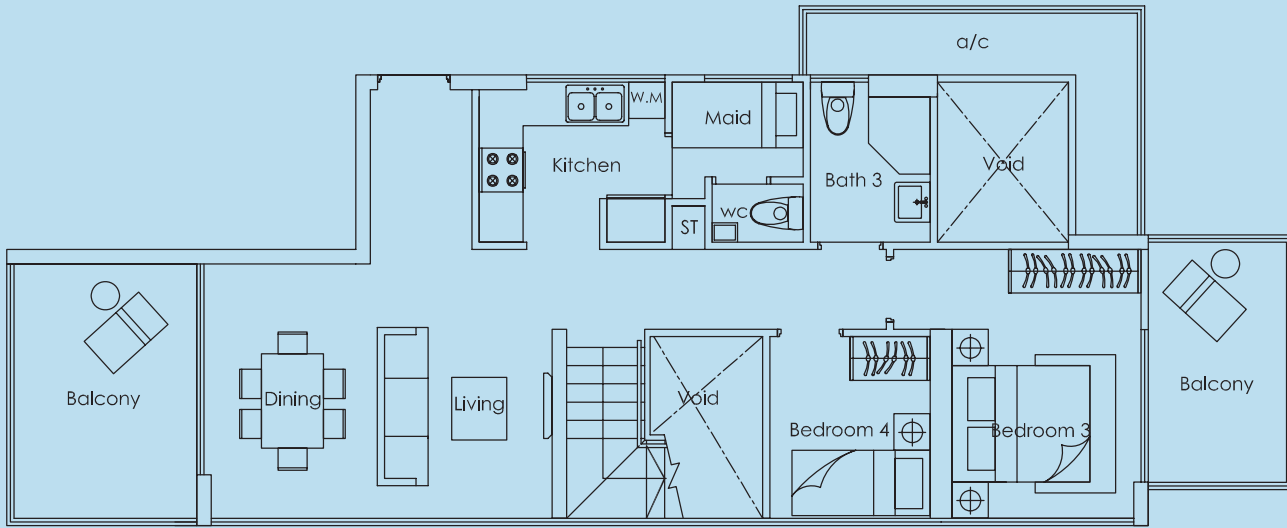

#08-03 to #28-03

 BUYCONDO.sg

UPPER

TYPE PH-2

4 bdrm

253 sq m

#29-01

LOWER

ROOF TERRACE

UPPER