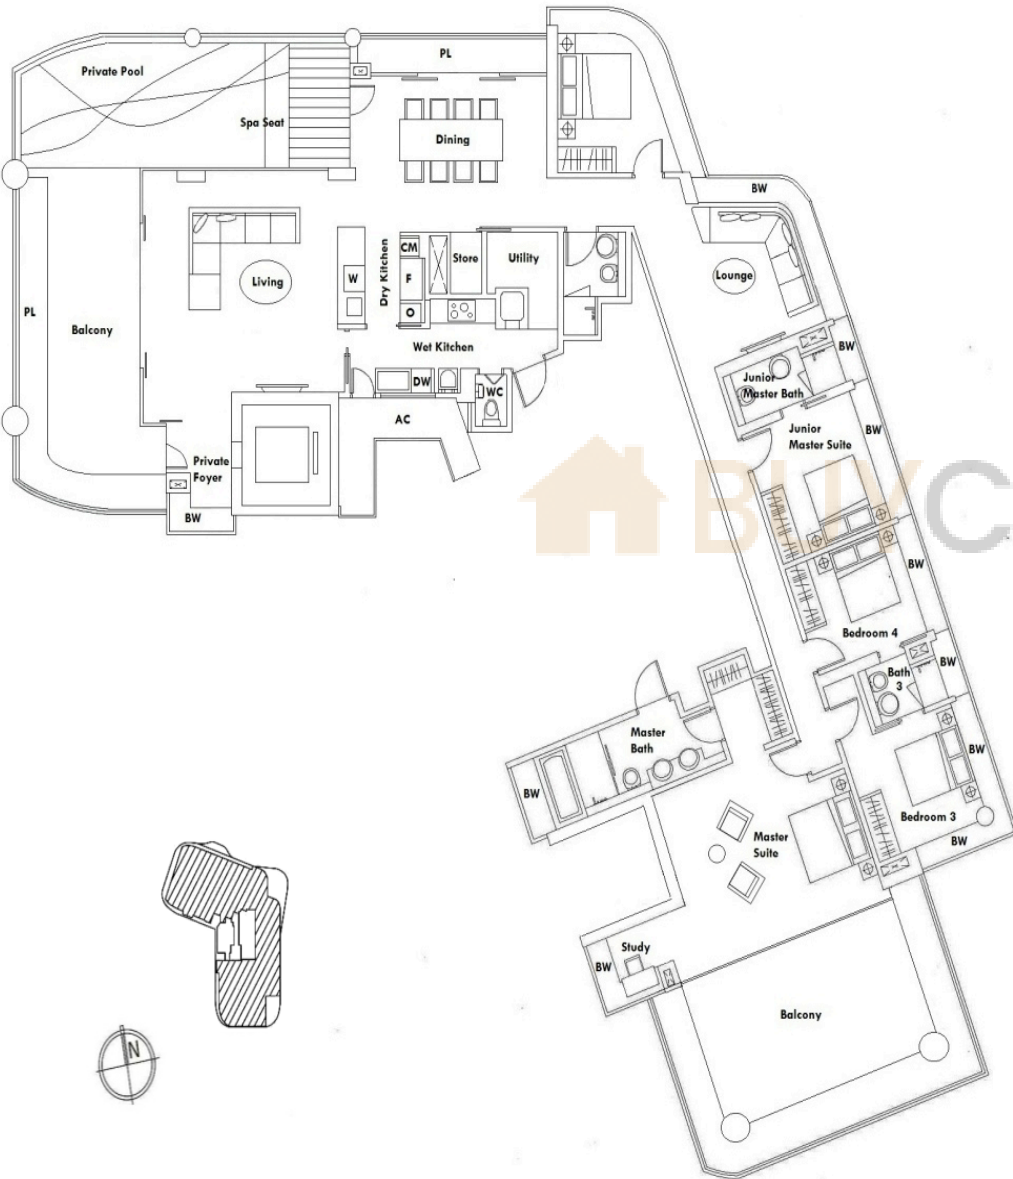

TYPE A

3 Bedroom
161 sqm / 1733 sqft
#03-02 to #29-02

TYPE B

4 Bedroom
198 sqm / 2131 sqft
#03-01 to #29-01

TYPE C

Penthouse
365 sqm / 3929 sqft
#30-01 to #34-01

TYPE D

Penthouse
373 sqm / 4015 sqft
#35-01

TYPE E

Super Penthouse
606 sqm / 6523 sqft
#36-01

Roof Garden with Private Pool

BUYCONDO.sg