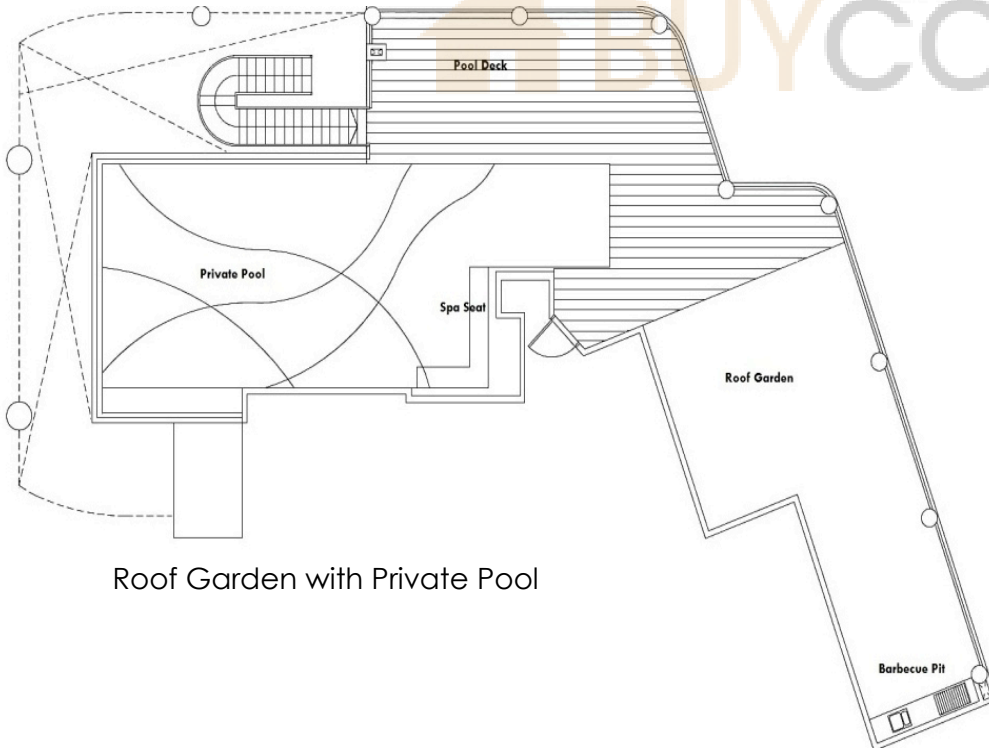

TYPE A

3 Bedroom
161 sqm / 1733 sqft
#03-02 to #29-02

TYPE B

4 Bedroom
198 sqm / 2131 sqft
#03-01 to #29-01

TYPE C

Penthouse
365 sqm / 3929 sqft
#30-01 to #34-01

TYPE D

Penthouse
373 sqm / 4015 sqft
#35-01

TYPE E

Super Penthouse
606 sqm / 6523 sqft
#36-01

Roof Garden with Private Pool

BUYCONDO.sg