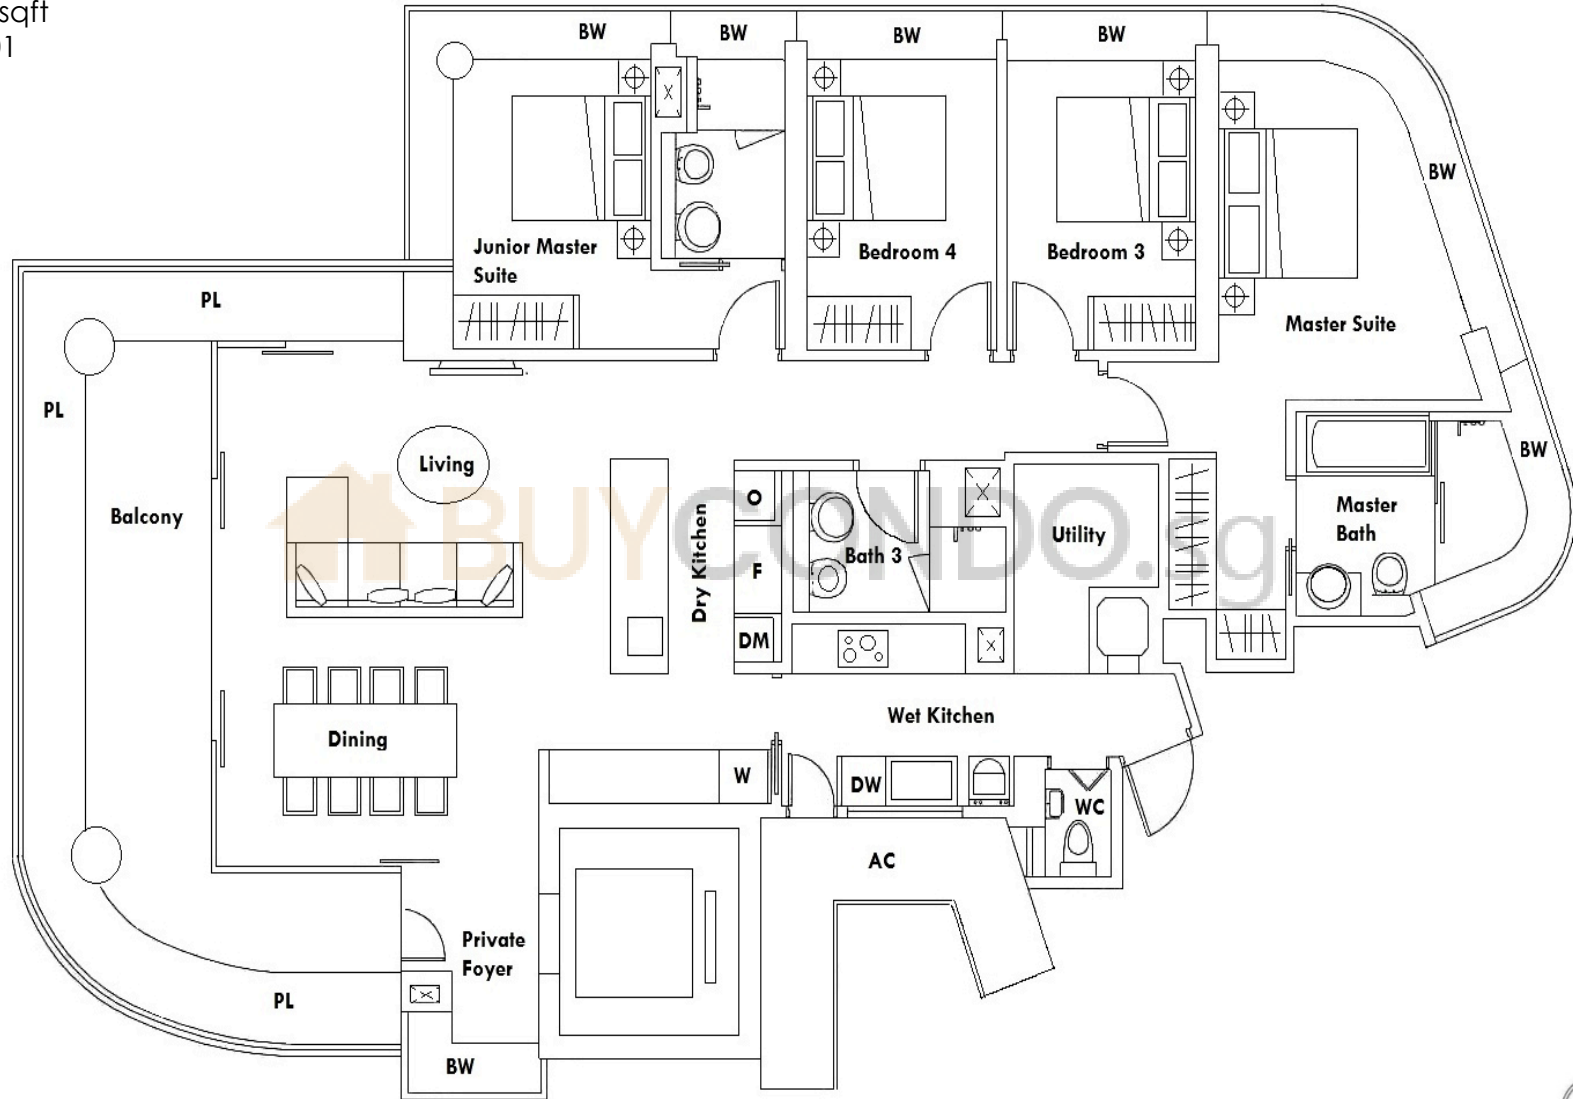

TYPE A

3 Bedroom
161 sqm / 1733 sqft
#03-02 to #29-02

TYPE B

4 Bedroom
198 sqm / 2131 sqft
#03-01 to #29-01

TYPE C

Penthouse
365 sqm / 3929 sqft
#30-01 to #34-01

TYPE D

Penthouse
373 sqm / 4015 sqft
#35-01

TYPE E

Super Penthouse
606 sqm / 6523 sqft
#36-01

Roof Garden with Private Pool

BUYCONDO.sg