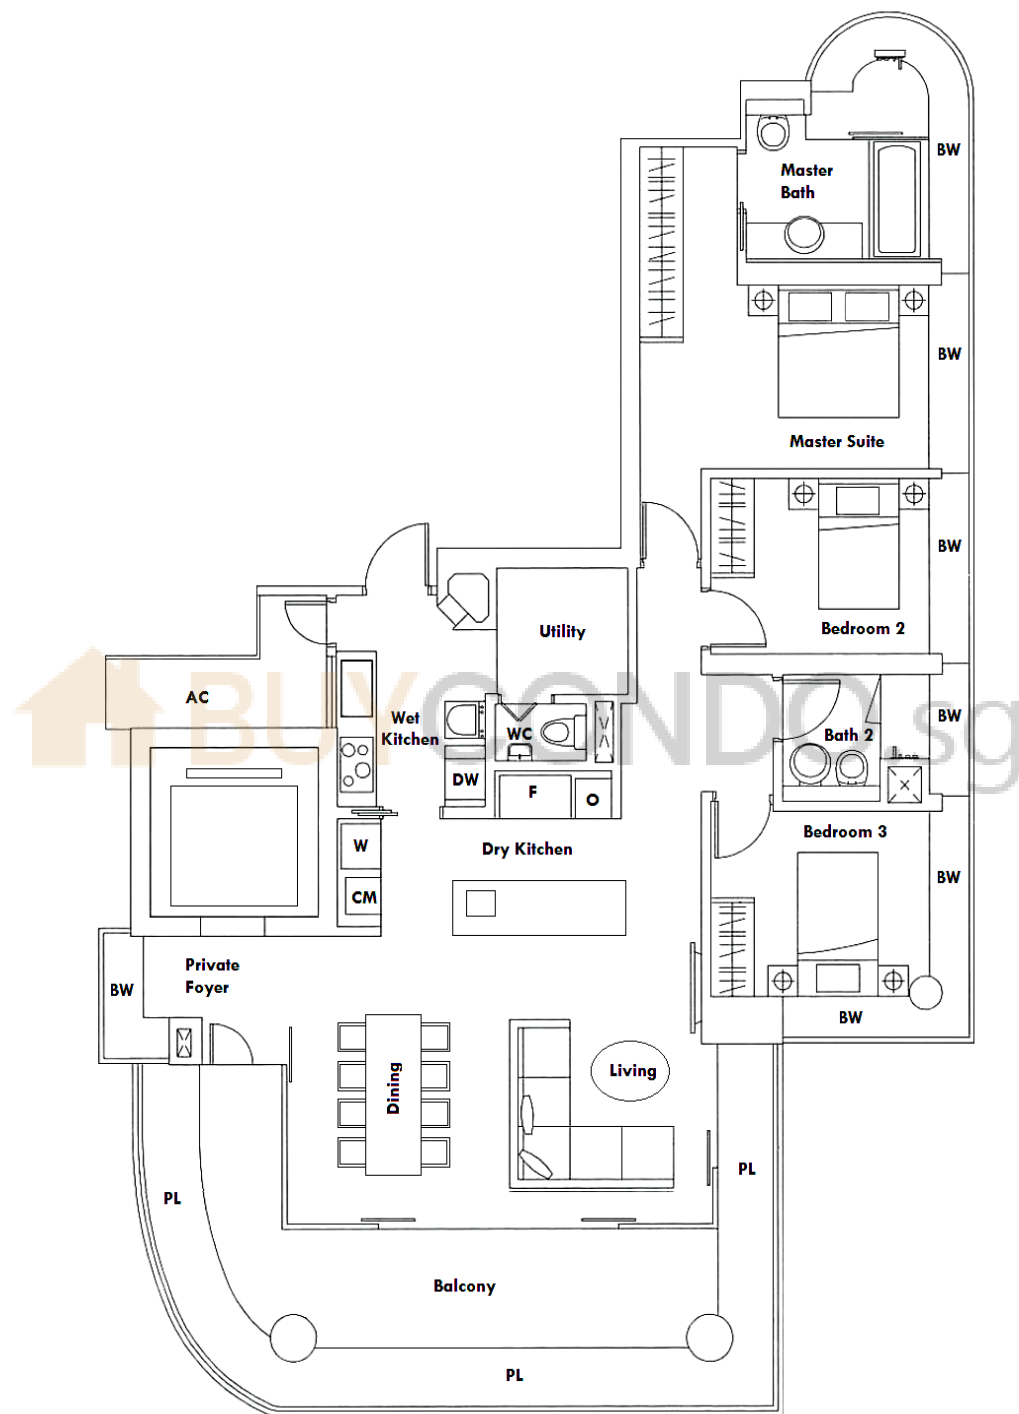

TYPE A

3 Bedroom
161 sqm / 1733 sqft
#03-02 to #29-02

TYPE B

4 Bedroom
198 sqm / 2131 sqft
#03-01 to #29-01

TYPE C

Penthouse
365 sqm / 3929 sqft
#30-01 to #34-01

TYPE D

Penthouse
373 sqm / 4015 sqft
#35-01

TYPE E

Super Penthouse
606 sqm / 6523 sqft
#36-01

Roof Garden with Private Pool

BUYCONDO.sg