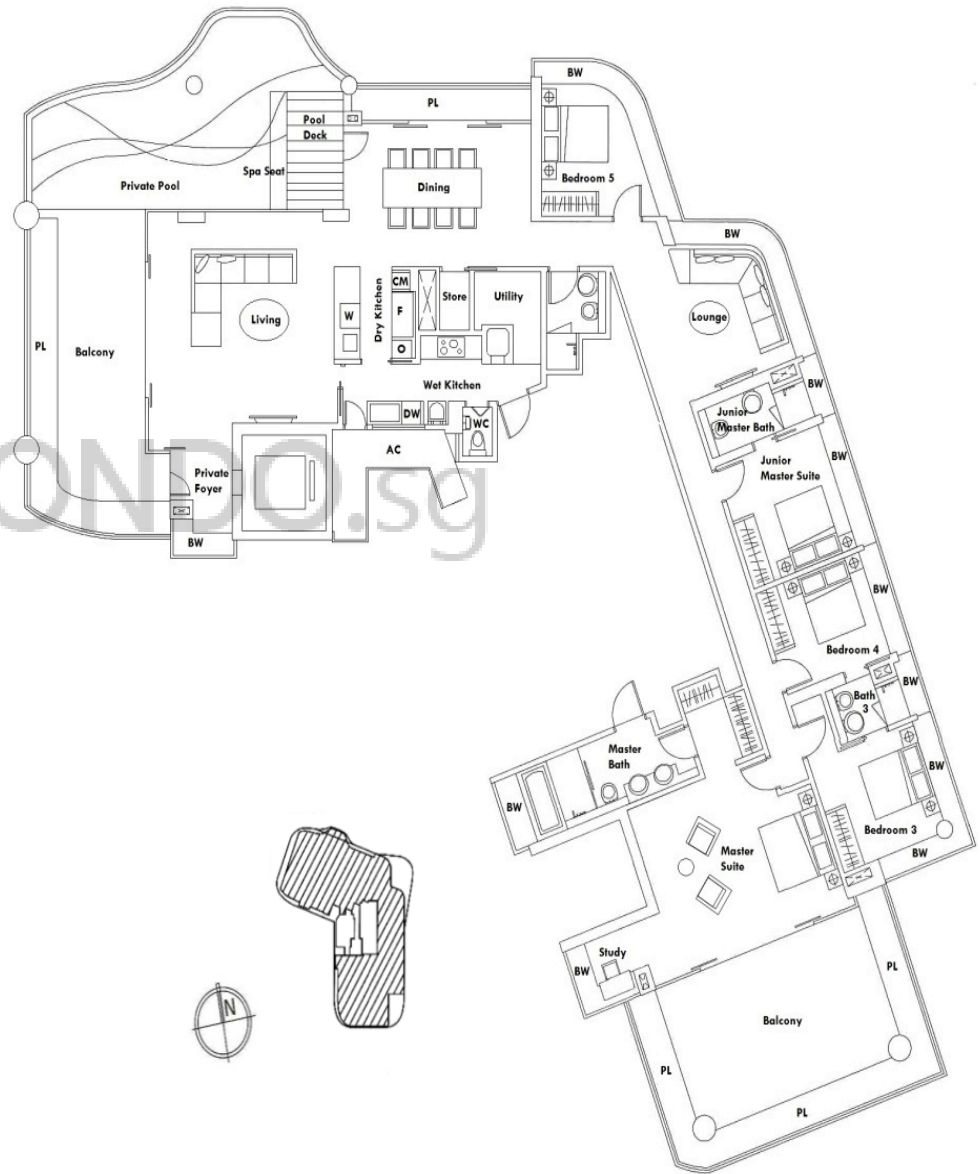

TYPE A

3 Bedroom
161 sqm / 1733 sqft
#03-02 to #29-02

TYPE B

4 Bedroom
198 sqm / 2131 sqft
#03-01 to #29-01

TYPE C

Penthouse
365 sqm / 3929 sqft
#30-01 to #34-01

TYPE D

Penthouse
373 sqm / 4015 sqft
#35-01

TYPE E

Super Penthouse
606 sqm / 6523 sqft
#36-01

Roof Garden with Private Pool

BUYCONDO.sg