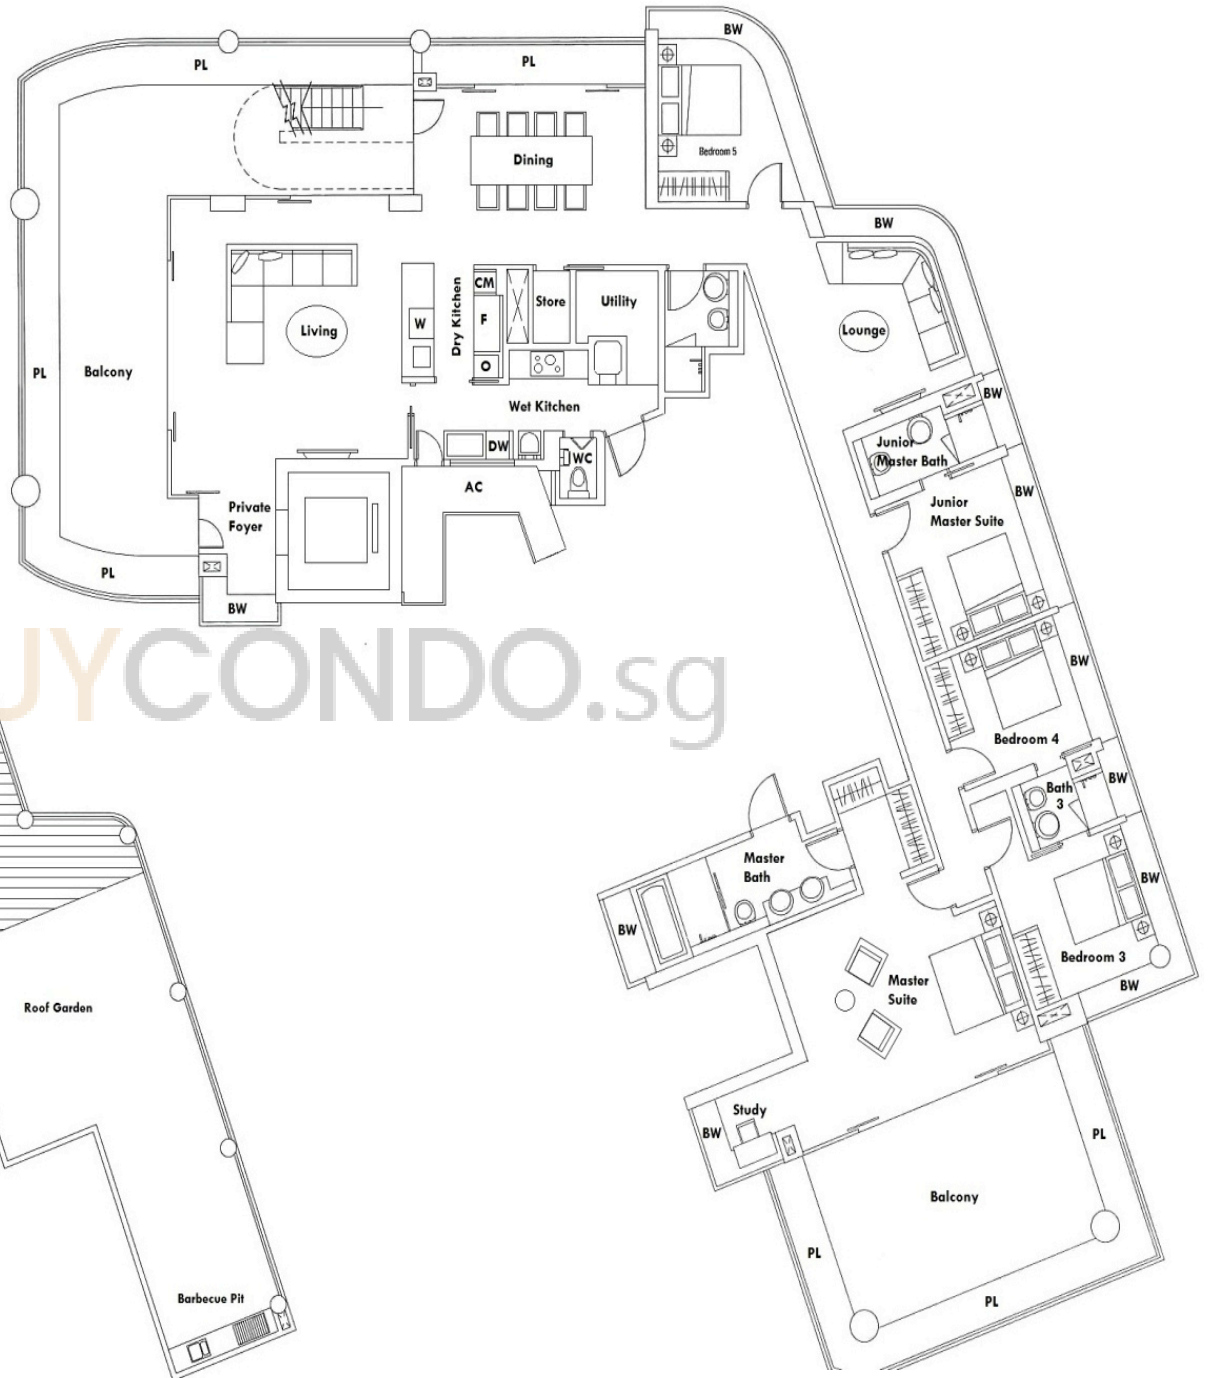

TYPE A

3 Bedroom
161 sqm / 1733 sqft
#03-02 to #29-02

TYPE B

4 Bedroom
198 sqm / 2131 sqft
#03-01 to #29-01

TYPE C

Penthouse
365 sqm / 3929 sqft
#30-01 to #34-01

TYPE D

Penthouse
373 sqm / 4015 sqft
#35-01

TYPE E

Super Penthouse
606 sqm / 6523 sqft
#36-01

Roof Garden with Private Pool

BUYCONDO.sg