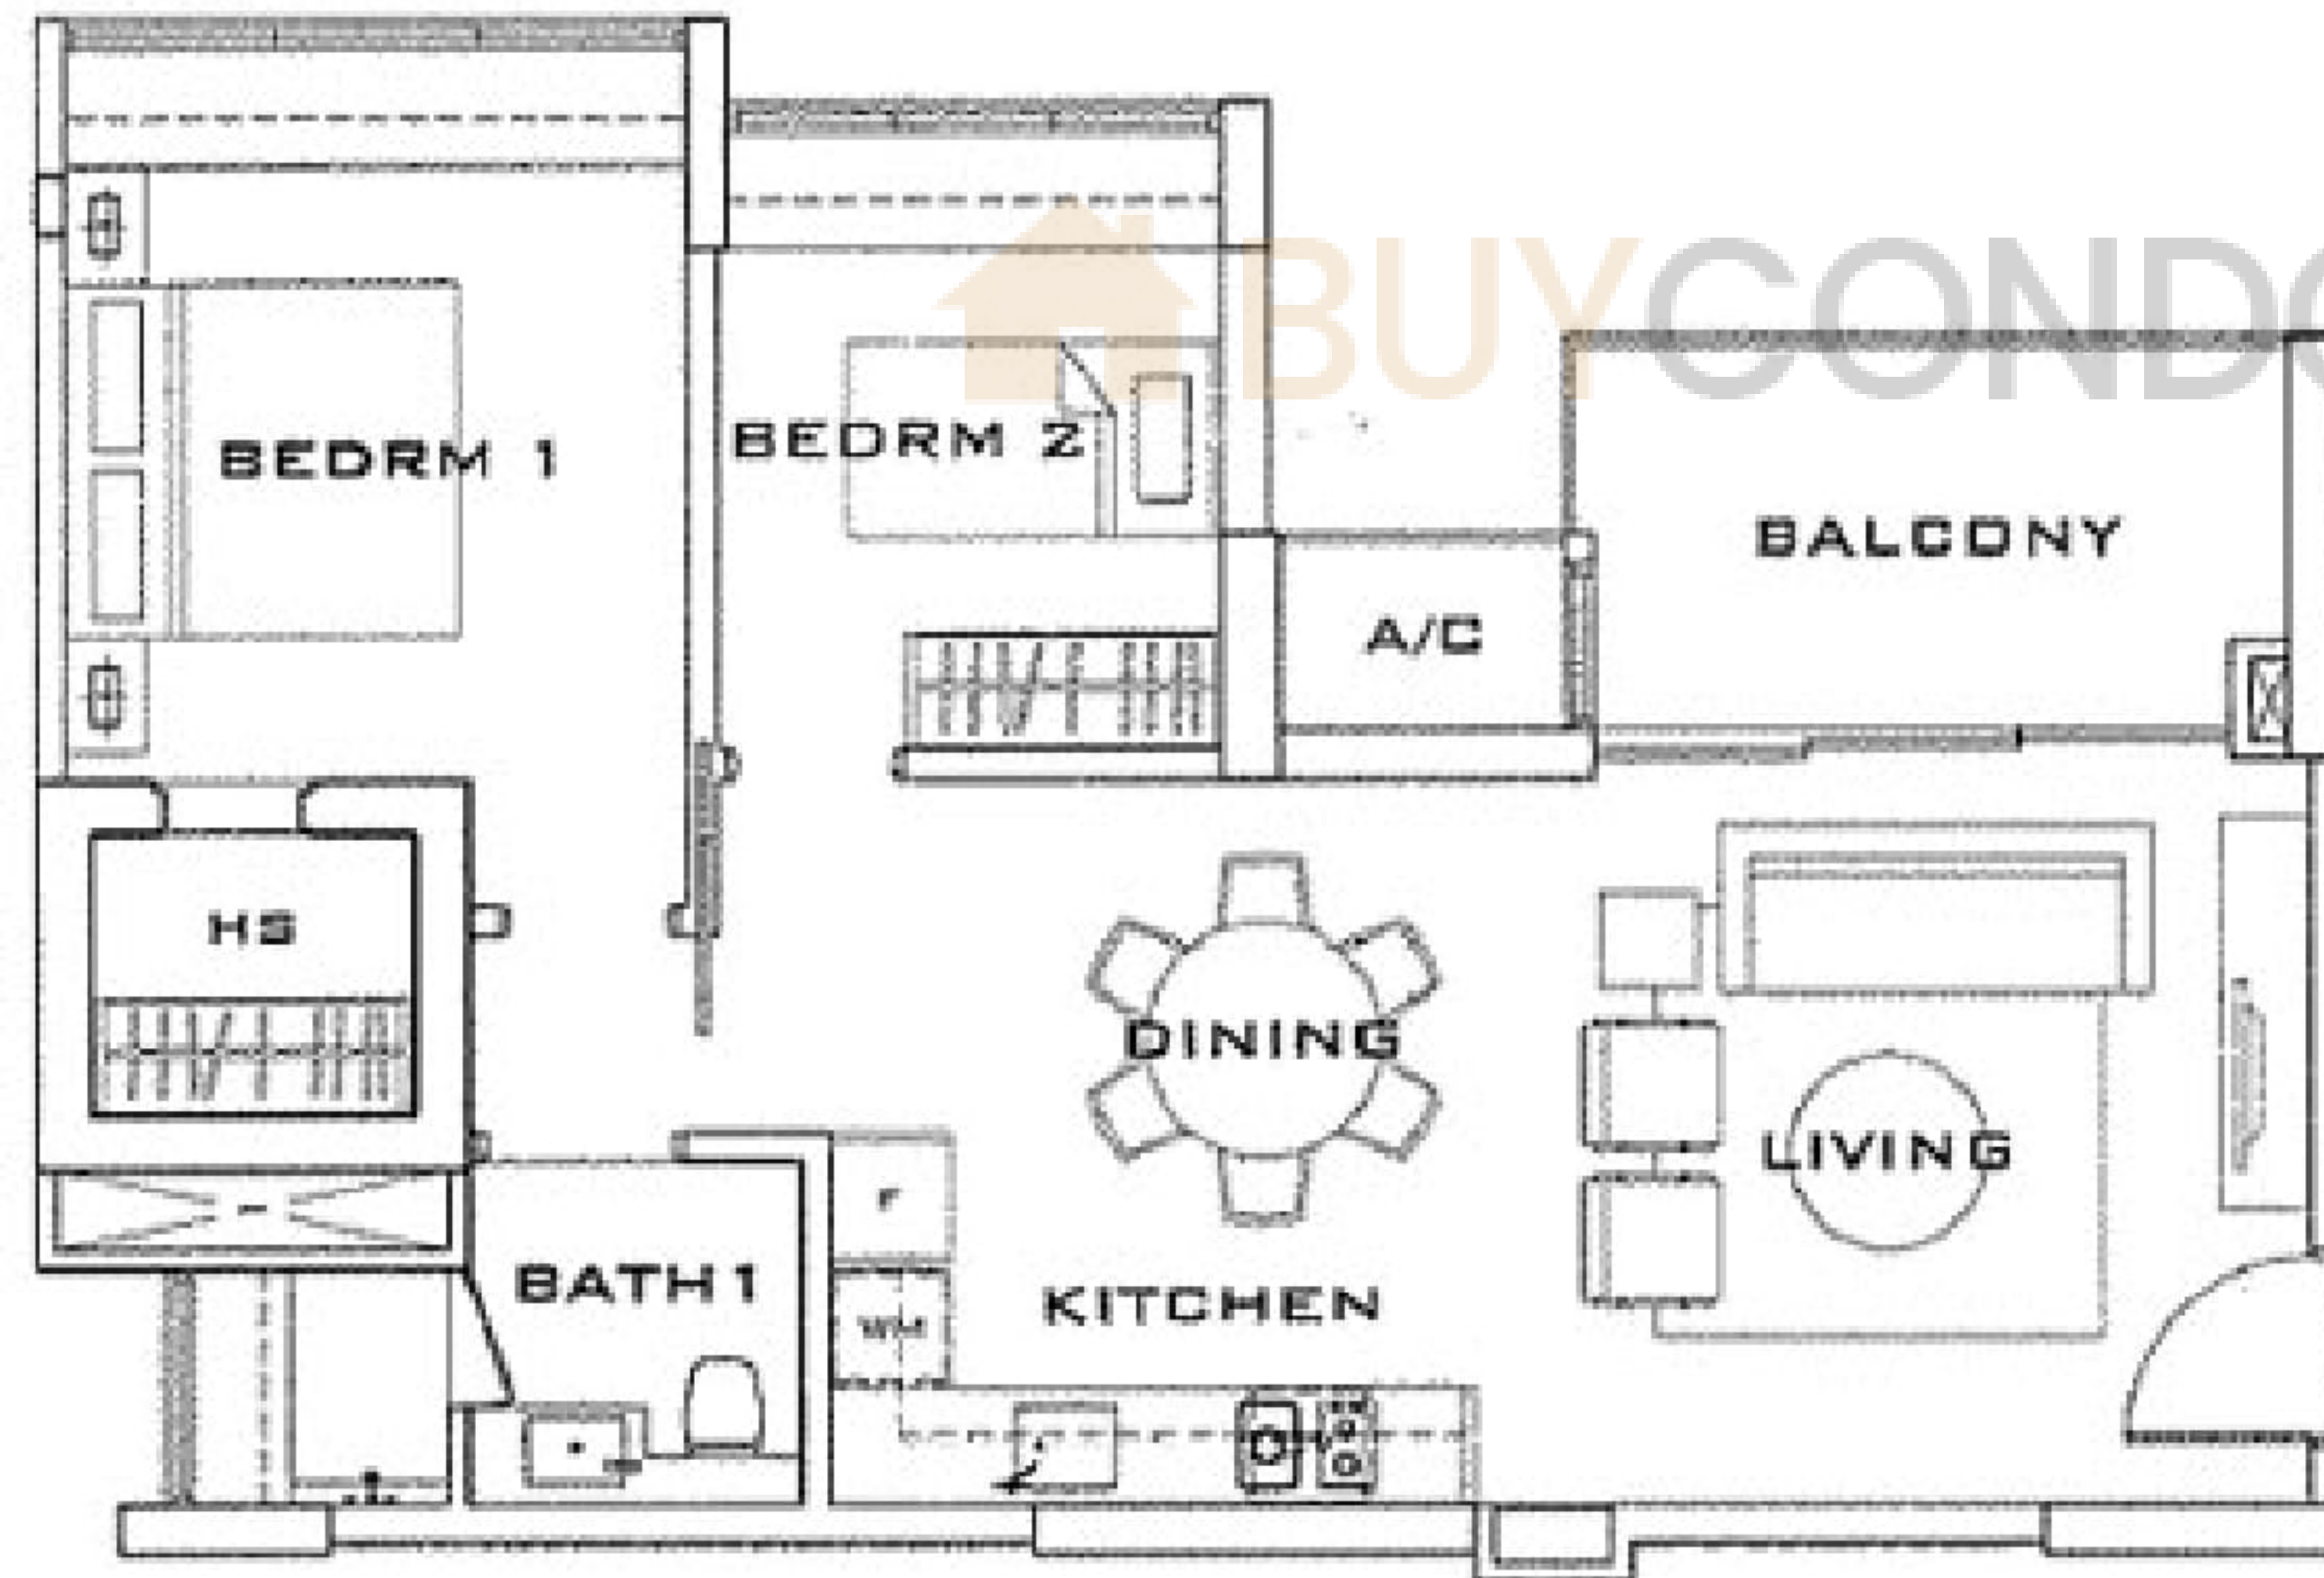

Type S1

unit 05-17 to unit 06-17

unit 05-18 to unit 06-18(mirrored)

57 sq m/ 614 sq ft

BUY CONDO.sg

Type A1

unit 02-14 to unit 06-14

unit 02-20 to unit 06-20 (mirrored)

75 sq m / 807 sq ft

Type B1

unit 02-30 to unit 13-30 (mirrored)

unit 02-31 to unit 13-31

136 sq m / 1,464 sq ft

Type C4

unit 05-26 to unit 12-26

189 sq m/ 2,034 sq ft