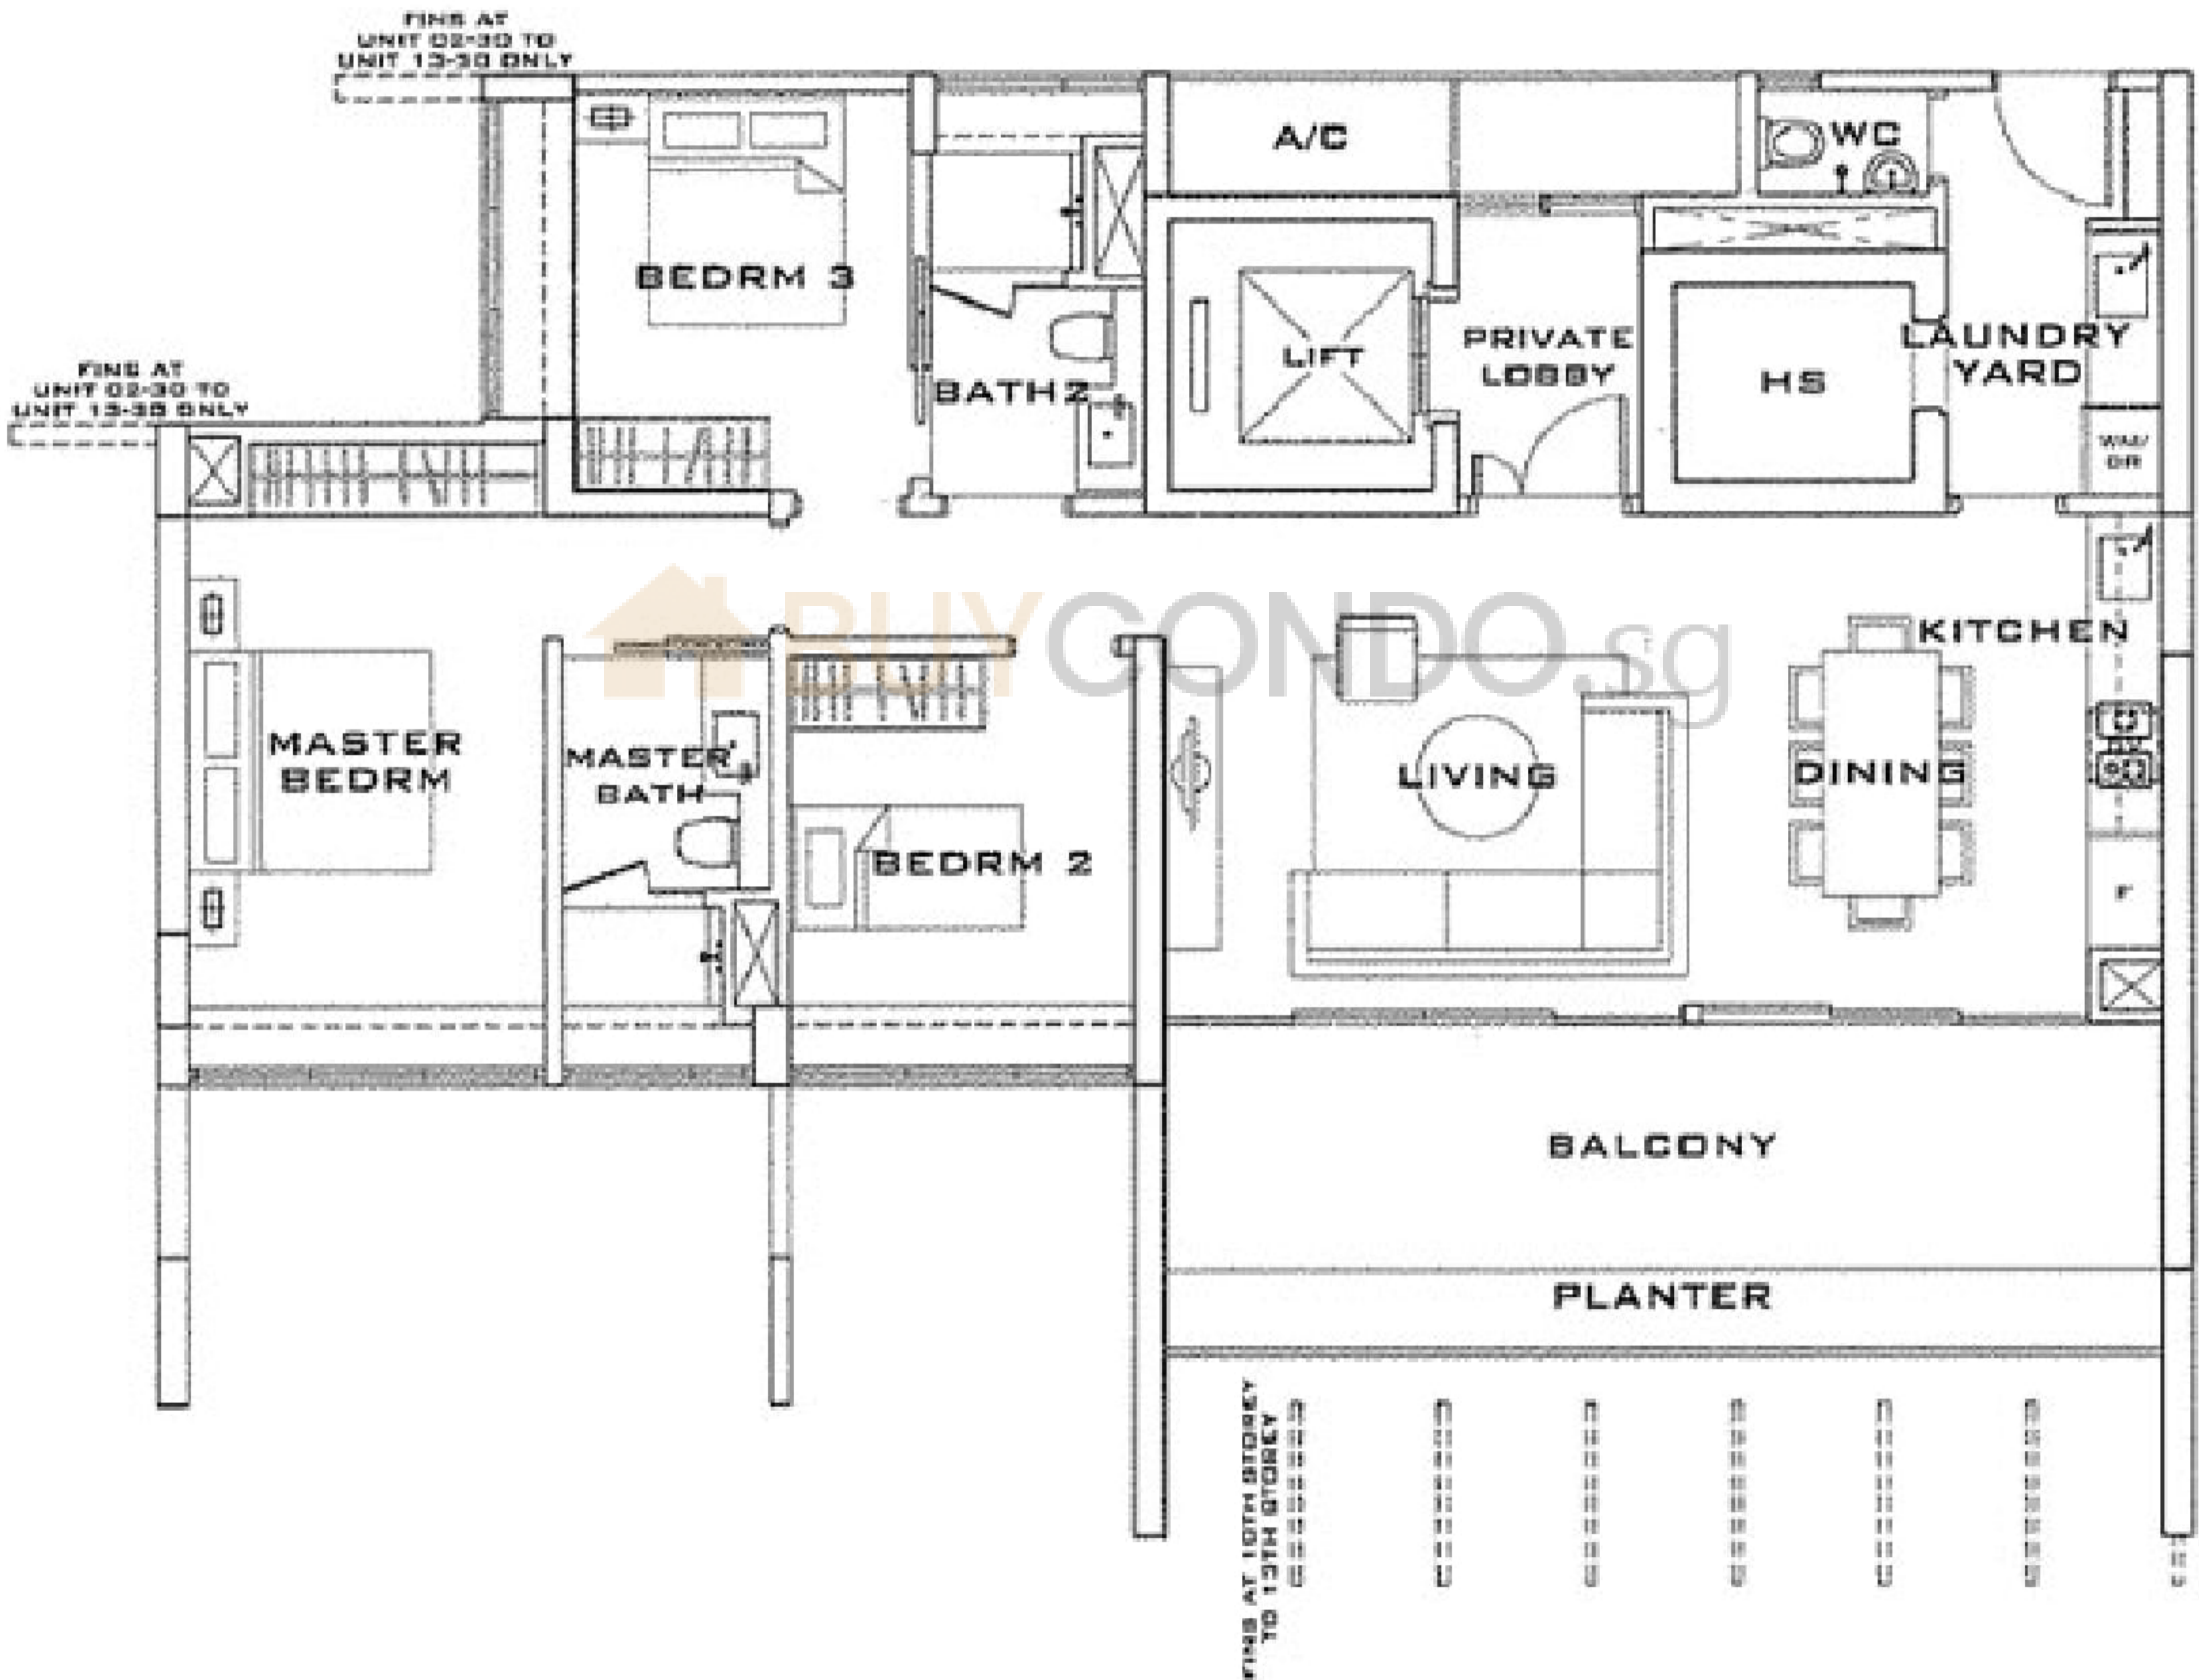

Type S1

unit 05-17 to unit 06-17

unit 05-18 to unit 06-18(mirrored)

57 sq m/ 614 sq ft

BUY CONDO.sg

Type A1

unit 02-14 to unit 06-14

unit 02-20 to unit 06-20 (mirrored)

75 sq m / 807 sq ft

Type B1

unit 02-30 to unit 13-30 (mirrored)

unit 02-31 to unit 13-31

136 sq m / 1,464 sq ft

Type C4

unit 05-26 to unit 12-26

189 sq m/ 2,034 sq ft