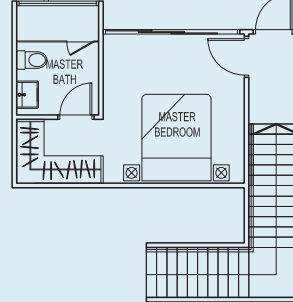

ROOF TERRACE (OPEN TO SKY)

Lower Level