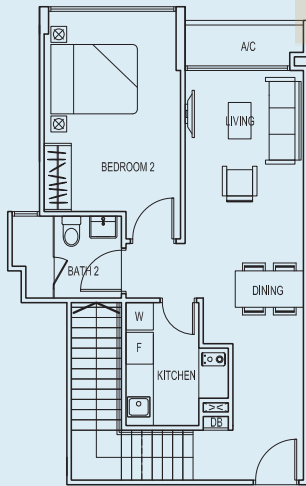

Lower Level

Lower Level

KEY PLAN (5TH)

**TYPE C-C11P**  
2 BDRM  
102 sq m / 1098 sq ft

#05-13

Upper Level

Lower Level

**TYPE C-C12P**  
2 BDRM  
102 sq m / 1098 sq ft

#05-14

Upper Level

Lower Level

**TYPE C-F2P**  
4 BDRM  
151 sq m / 1625 sq ft

#05-12

Lower Level

KEY PLAN (5TH)

RESTAURANT 1 • 113 sq m / 1216 sq ft  
#01-54