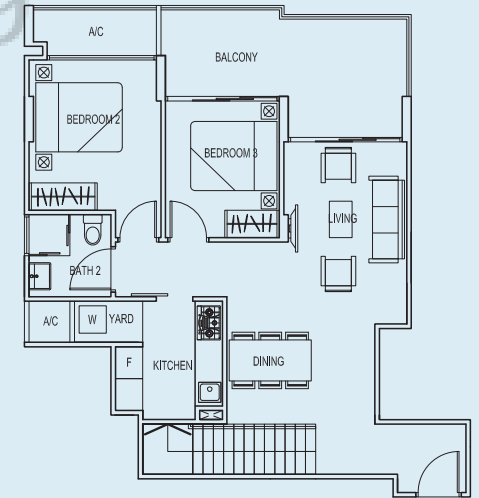

#05-14

Upper Level

Lower Level

**TYPE C-F2P**  
4 BDRM  
151 sq m / 1625 sq ft

#05-12

Lower Level

KEY PLAN (5TH)

RESTAURANT 1 • 113 sq m / 1216 sq ft  
#01-54

RESTAURANT 2 • 105 sq m / 1130 sq ft  
#01-55

RESTAURANT 3 • 112 sq m / 1206 sq ft  
#01-56

BUYCONDO.sg

RESTAURANT 4 • 29 sq m / 312 sq ft  
#01-01

RESTAURANT 5 • 32 sq m / 344 sq ft  
#01-02

RESTAURANT 6 • 33 sq m / 355 sq ft  
#01-03