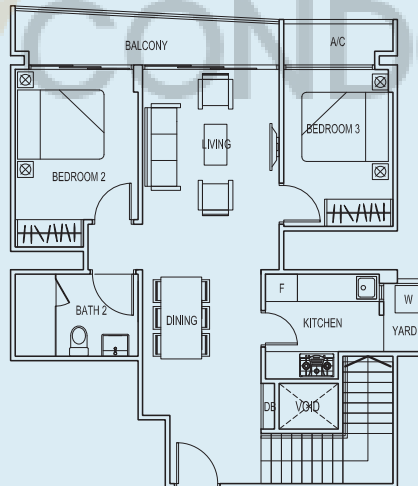

Upper Level

Lower Level

**TYPE A-E1P**

3 BDRM + FAMILY  
142 sq m / 1528 sq ft

#05-26

Lower Level

**TYPE B-A3P**

3 BDRM  
109 sq m / 1173 sq ft

#05-22

Upper Level

Lower Level

KEY PLAN (5TH)

**TYPE B-C4P**  
2+1 BDRM  
116 sq m /1249 sq ft

#05-15

**TYPE B-C6P**  
2+1 BDRM + FAMILY  
107 sq m /1152 sq ft

#05-23