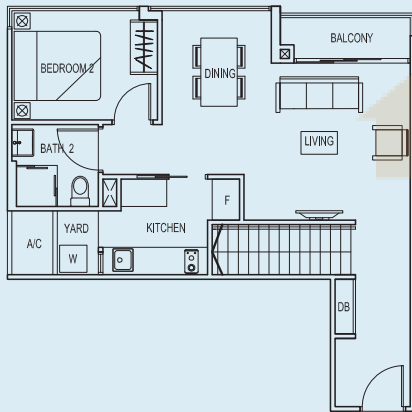

Upper Level

Lower Level

KEY PLAN (5TH)

**TYPE A-C3P**

2 BDRM  
99 sq m / 1066 sq ft

#05-34

Upper Level

Lower Level