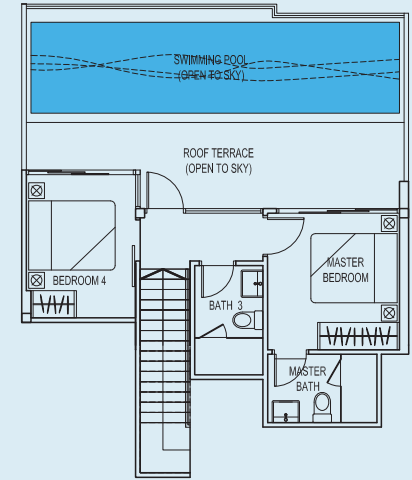

#05-14

Upper Level

Lower Level

**TYPE C-F2P**  
4 BDRM  
151 sq m / 1625 sq ft

#05-12

Lower Level

KEY PLAN (5TH)

RESTAURANT 1 • 113 sq m / 1216 sq ft  
#01-54

RESTAURANT 2 • 105 sq m / 1130 sq ft  
#01-55

RESTAURANT 3 • 112 sq m / 1206 sq ft  
#01-56

BUYCONDO.sg

RESTAURANT 4 • 29 sq m / 312 sq ft  
#01-01

RESTAURANT 5 • 32 sq m / 344 sq ft  
#01-02

RESTAURANT 6 • 33 sq m / 355 sq ft  
#01-03