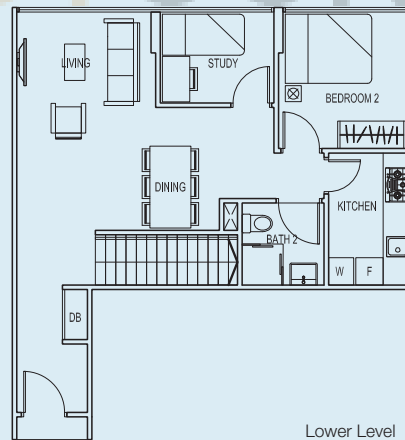

TYPE C-C8P
2 BDRM + FAMILY
101 sq m / 1087 sq ft

#05-02

TYPE C-C9P
2+1 BDRM + FAMILY
114 sq m / 1227 sq ft

#05-03

TYPE C-C10P
2+1 BDRM + FAMILY
114 sq m / 1227 sq ft

#05-05