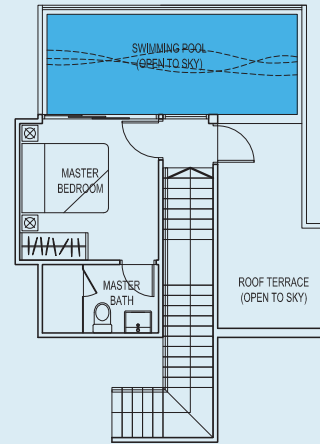

Upper Level