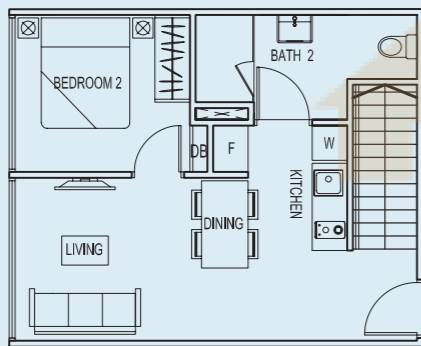

KEY PLAN (2ND TO 4TH)

**TYPE A-A1P**

2 BDRM  
78 sq m /840 sq ft

#05-32

#05-33

Upper Level

Lower Level

**TYPE A-C1P**