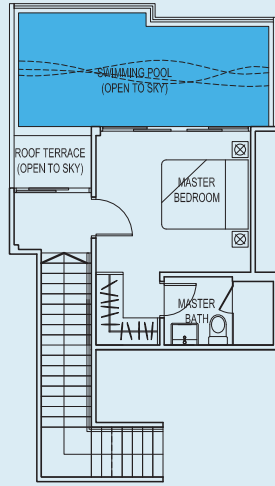

Lower Level

Lower Level

KEY PLAN (5TH)

**TYPE C-C11P**  
2 BDRM  
102 sq m / 1098 sq ft

#05-13

Upper Level

Lower Level

**TYPE C-C12P**  
2 BDRM  
102 sq m / 1098 sq ft

#05-14

Upper Level

Lower Level

**TYPE C-F2P**  
4 BDRM  
151 sq m / 1625 sq ft

#05-12

Lower Level

KEY PLAN (5TH)

RESTAURANT 1 • 113 sq m / 1216 sq ft  
#01-54