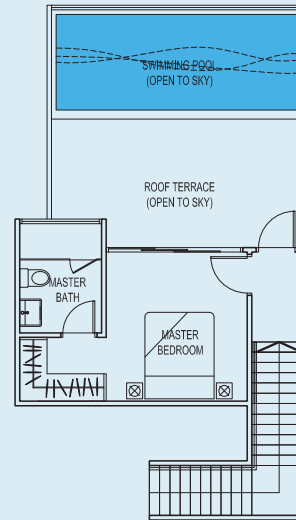

TYPE A-D1P

2+1 BDRM
124 sq m / 1335 sq ft

#05-27