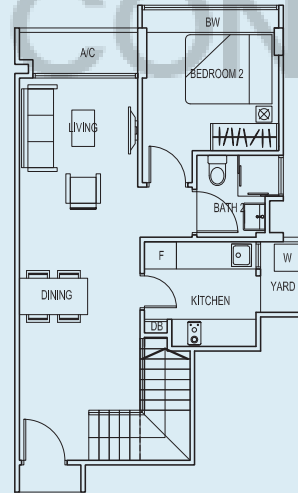

Lower Level

Lower Level

KEY PLAN (5TH)

**TYPE C-C11P**  
2 BDRM  
102 sq m / 1098 sq ft

#05-13

Upper Level

Lower Level

**TYPE C-C12P**  
2 BDRM  
102 sq m / 1098 sq ft

#05-14

Upper Level

Lower Level

**TYPE C-F2P**  
4 BDRM  
151 sq m / 1625 sq ft

#05-12

Lower Level

KEY PLAN (5TH)

RESTAURANT 1 • 113 sq m / 1216 sq ft  
#01-54

RESTAURANT 2 • 105 sq m / 1130 sq ft  
#01-55

RESTAURANT 3 • 112 sq m / 1206 sq ft  
#01-56

BUYCONDO.sg

RESTAURANT 4 • 29 sq m / 312 sq ft  
#01-01

RESTAURANT 5 • 32 sq m / 344 sq ft  
#01-02

RESTAURANT 6 • 33 sq m / 355 sq ft  
#01-03