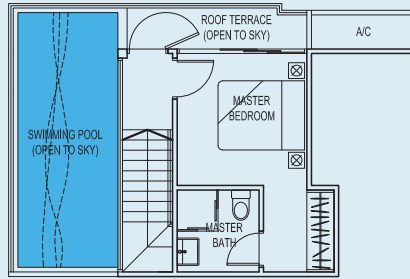

Upper Level

Lower Level

KEY PLAN (5TH)

**TYPE A-C3P**

2 BDRM  
99 sq m / 1066 sq ft

#05-34

Upper Level

Lower Level