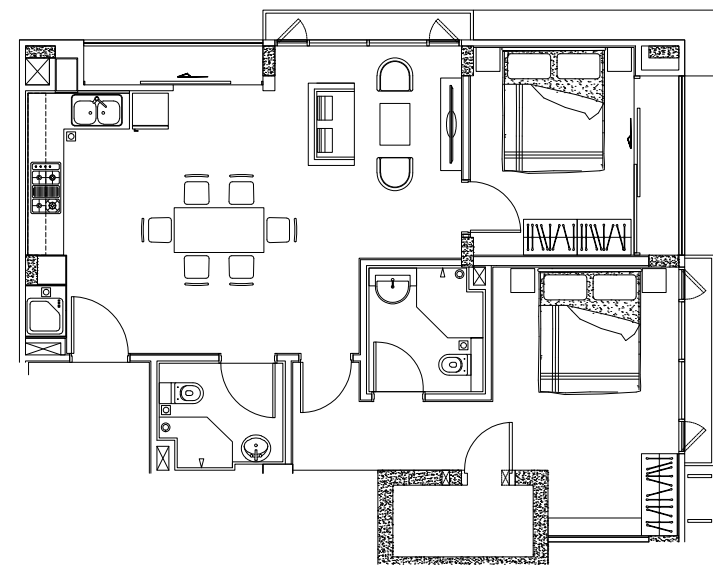

REVEL IN ELEGANT COMFORT

Artist inspiration

TYPE A 39SQM
#02-01 / #03-01

Defined by clever clean layouts and efficient use of space, the **STUDIO** befits individuals and newly married couples that appreciate elegant simplicity, lightness and chic style.

TYPE B 45SQM
#02-02

AWAKEN TO PRISTINE LIVING

BUYCONDO.SA

TYPE C 75SQM
#02-03 / #03-03

TYPE D 83SQM
#04-01

Inviting interiors with ample daylight and exquisite finishes, set against a backdrop of peaceful solitude greet you and your loved ones the moment you step into our **2-BEDROOM**.