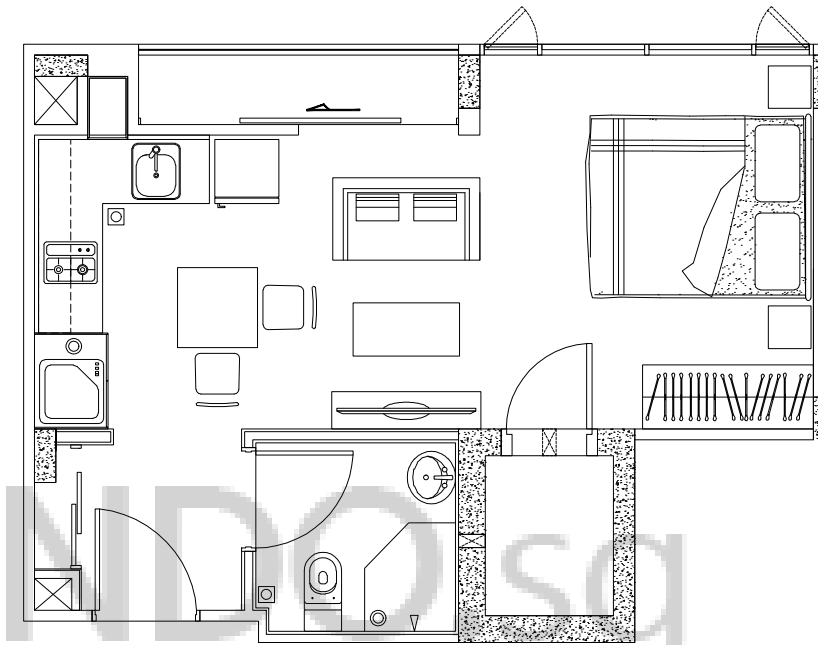

REVEL IN ELEGANT COMFORT

Artist inspiration

TYPE A 39SQM
#02-01 / #03-01

Defined by clever clean layouts and efficient use of space, the **STUDIO** befits individuals and newly married couples that appreciate elegant simplicity, lightness and chic style.

TYPE B 45SQM
#02-02

AWAKEN TO PRISTINE LIVING

BUYCONDO.SA

TYPE C 75SQM
#02-03 / #03-03

TYPE D 83SQM
#04-01

Inviting interiors with ample daylight and exquisite finishes, set against a backdrop of peaceful solitude greet you and your loved ones the moment you step into our **2-BEDROOM**.