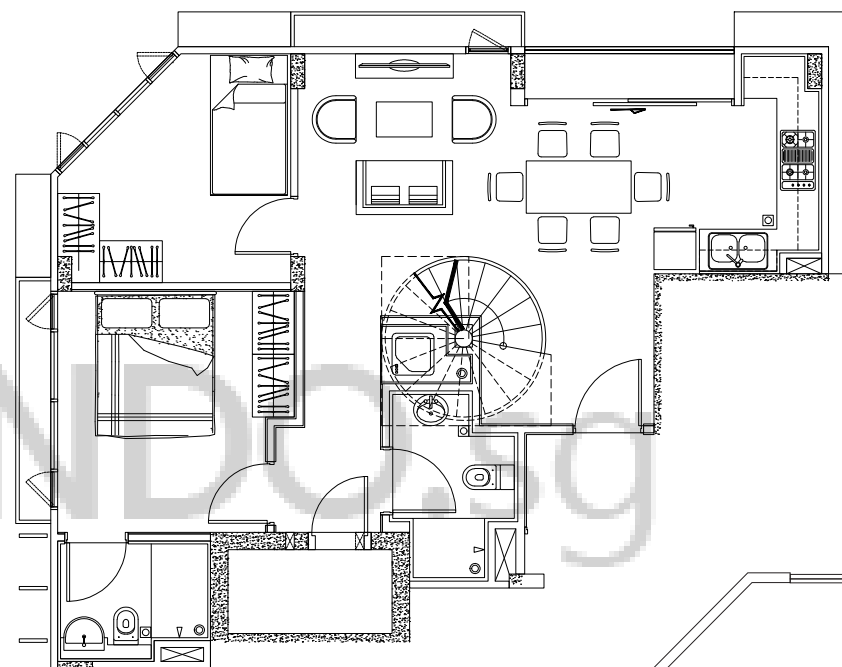

Everything you ever wanted in a perfect home, you will find in our **PENTHOUSE G**. With roomy living spaces that still retain a cosy, intimate charm, it also boasts embellishments like exquisite fixtures and finishings, a private roof terrace and personal Jacuzzi. For those who appreciate the finer things.

TYPE G 153SQM

#05-03