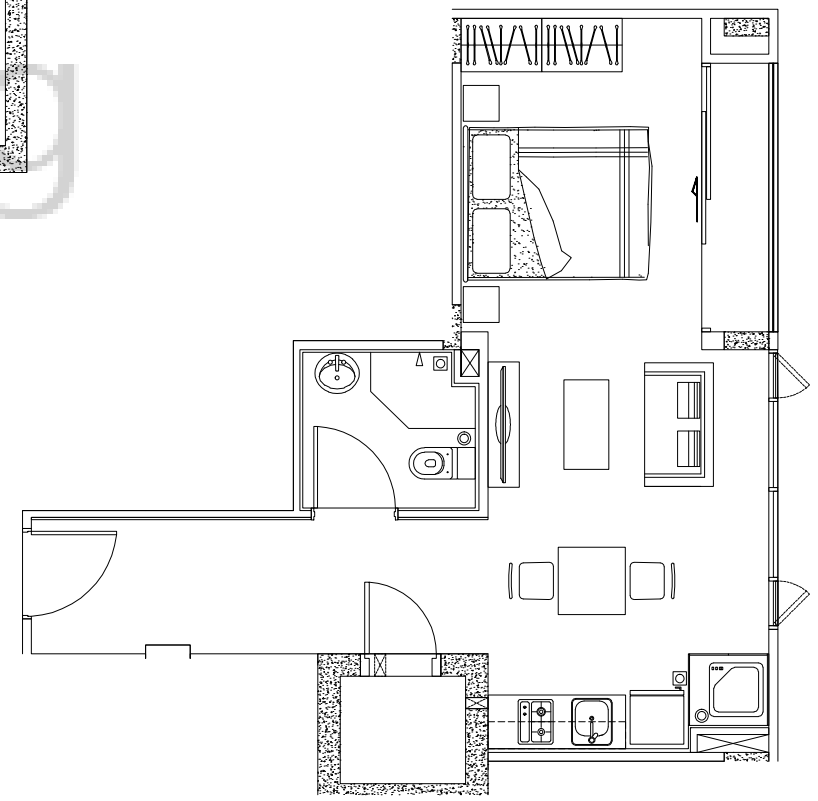

REVEL IN ELEGANT COMFORT

Artist inspiration

TYPE A 39SQM
#02-01 / #03-01

Defined by clever clean layouts and efficient use of space, the **STUDIO** befits individuals and newly married couples that appreciate elegant simplicity, lightness and chic style.

TYPE B 45SQM
#02-02

AWAKEN TO PRISTINE LIVING

BUYCONDO.SA

TYPE C 75SQM
#02-03 / #03-03

TYPE D 83SQM
#04-01

Inviting interiors with ample daylight and exquisite finishes, set against a backdrop of peaceful solitude greet you and your loved ones the moment you step into our **2-BEDROOM**.