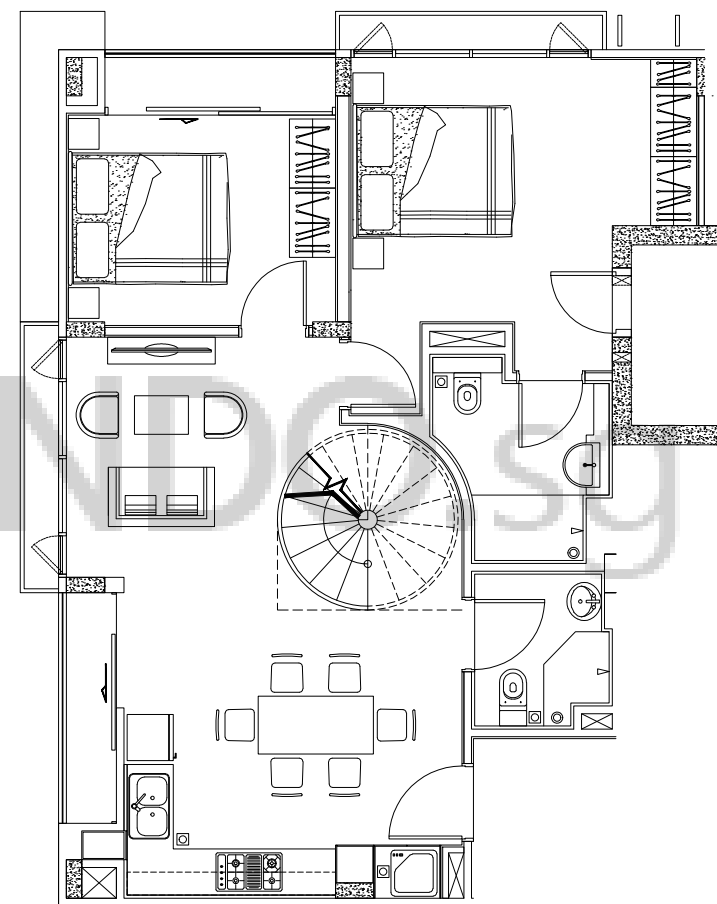

Relish in a life that is uncompromised with our **PENTHOUSE F**. Offering the pinnacle of luxurious living with spacious interiors, premium furnishings and a personal Jacuzzi, it is also the ideal setting for entertaining guests with a versatile sun deck that easily transforms into additional lounging area. Savour a life of indulgence only a select few can enjoy.

TYPE F 166SQM

#05-01