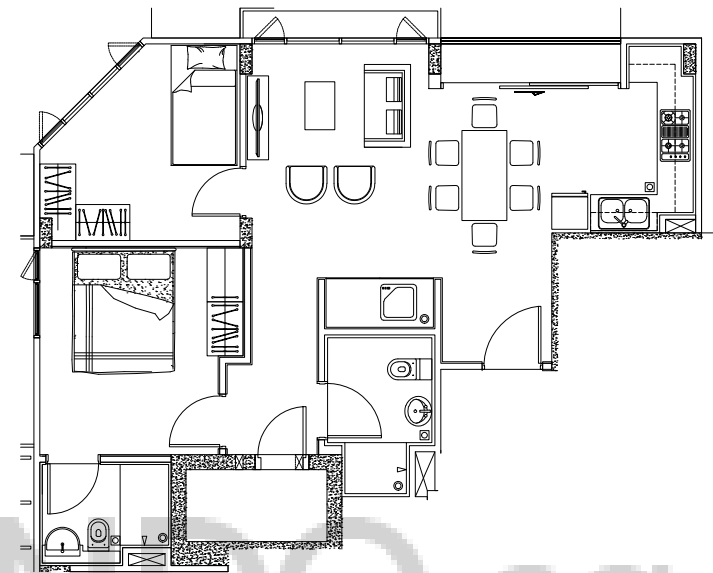

REVEL IN ELEGANT COMFORT

Artist inspiration

TYPE A 39SQM
#02-01 / #03-01

Defined by clever clean layouts and efficient use of space, the **STUDIO** befits individuals and newly married couples that appreciate elegant simplicity, lightness and chic style.

TYPE B 45SQM
#02-02

AWAKEN TO PRISTINE LIVING

BUYCONDO.SA

TYPE C 75SQM
#02-03 / #03-03

TYPE D 83SQM
#04-01

Inviting interiors with ample daylight and exquisite finishes, set against a backdrop of peaceful solitude greet you and your loved ones the moment you step into our **2-BEDROOM**.

TYPE E 75SQM
#04-03

INDULGE IN SHEER EXTRAVAGANCE

Relish in a life that is uncompromised with our **PENTHOUSE F**. Offering the pinnacle of luxurious living with spacious interiors, premium furnishings and a personal Jacuzzi, it is also the ideal setting for entertaining guests with a versatile sun deck that easily transforms into additional lounging area. Savour a life of indulgence only a select few can enjoy.