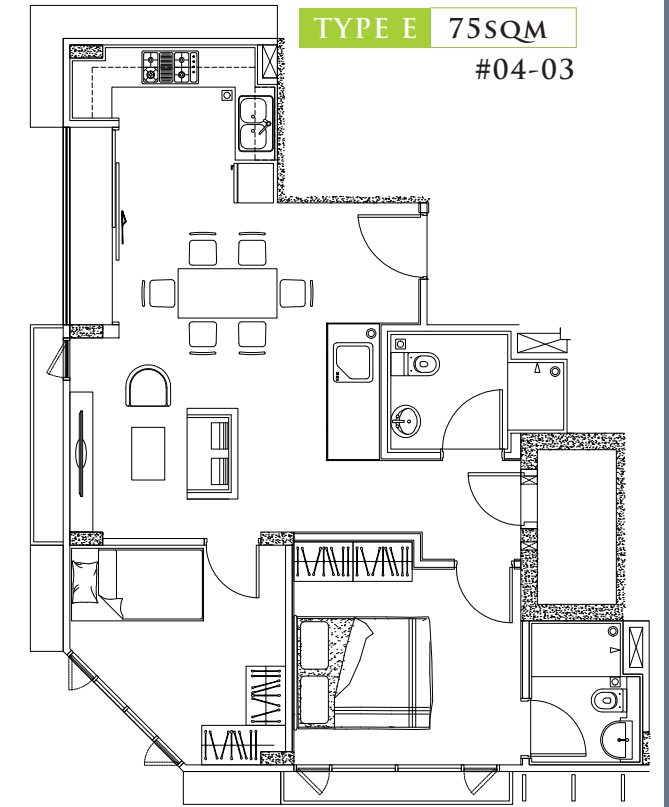

Inviting interiors with ample daylight and exquisite finishes, set against a backdrop of peaceful solitude greet you and your loved ones the moment you step into our **2-BEDROOM**.

TYPE E 75SQM
#04-03