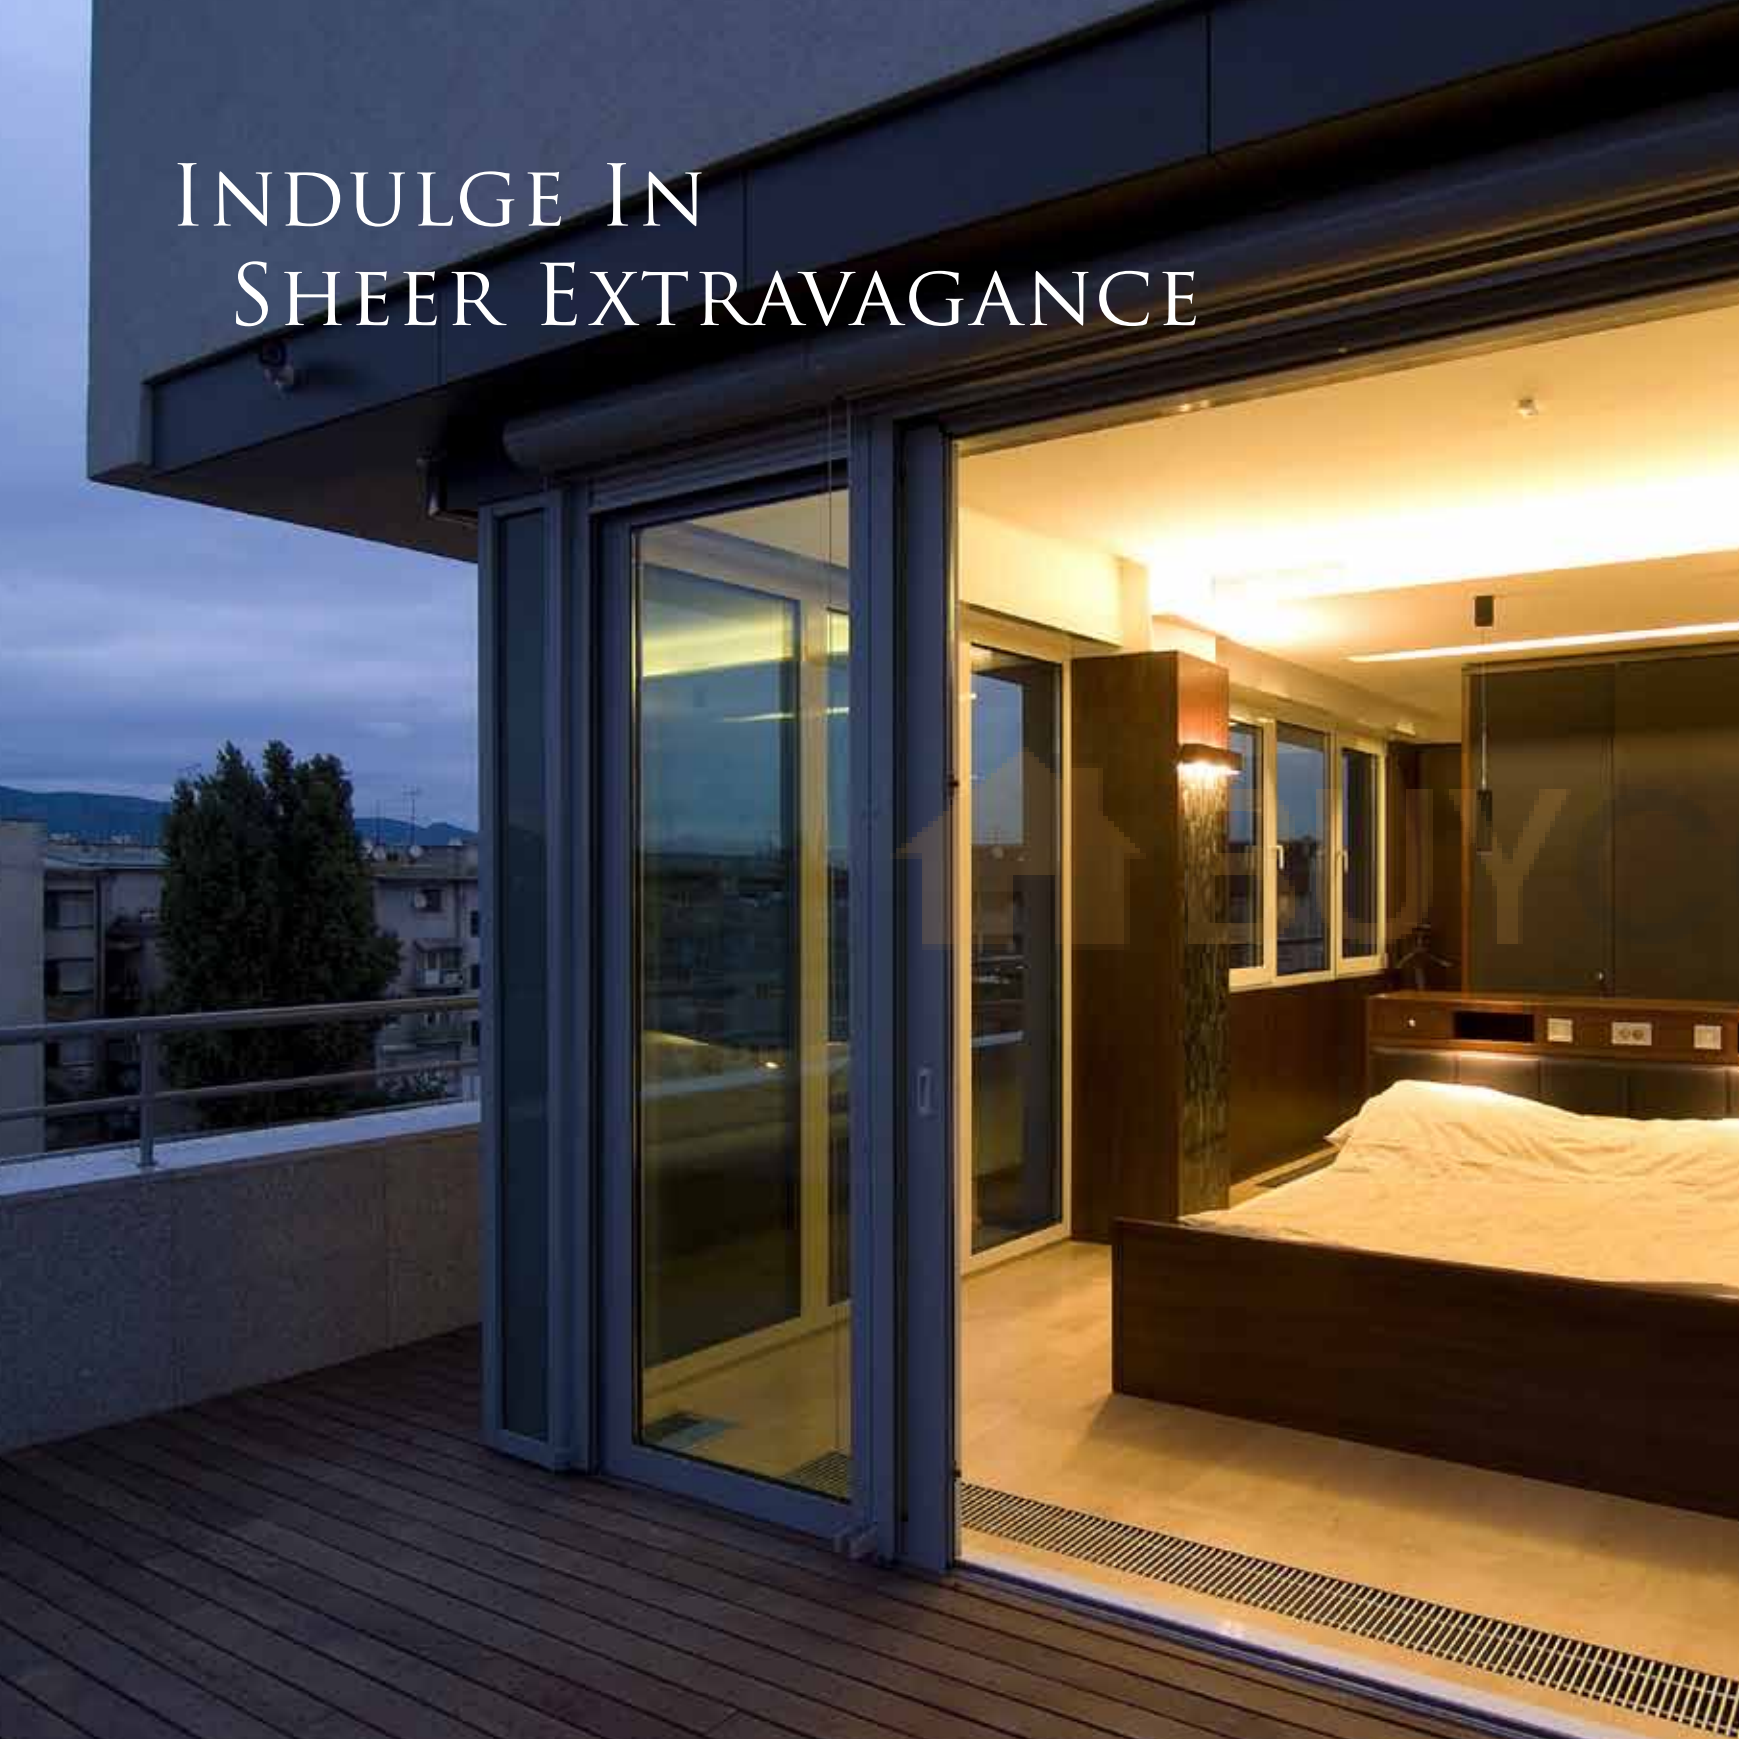

REVEL IN ELEGANT COMFORT

Artist inspiration

TYPE A 39SQM
#02-01 / #03-01

Defined by clever clean layouts and efficient use of space, the **STUDIO** befits individuals and newly married couples that appreciate elegant simplicity, lightness and chic style.

TYPE E 75SQM
#04-03

INDULGE IN SHEER EXTRAVAGANCE

Relish in a life that is uncompromised with our **PENTHOUSE F**. Offering the pinnacle of luxurious living with spacious interiors, premium furnishings and a personal Jacuzzi, it is also the ideal setting for entertaining guests with a versatile sun deck that easily transforms into additional lounging area. Savour a life of indulgence only a select few can enjoy.