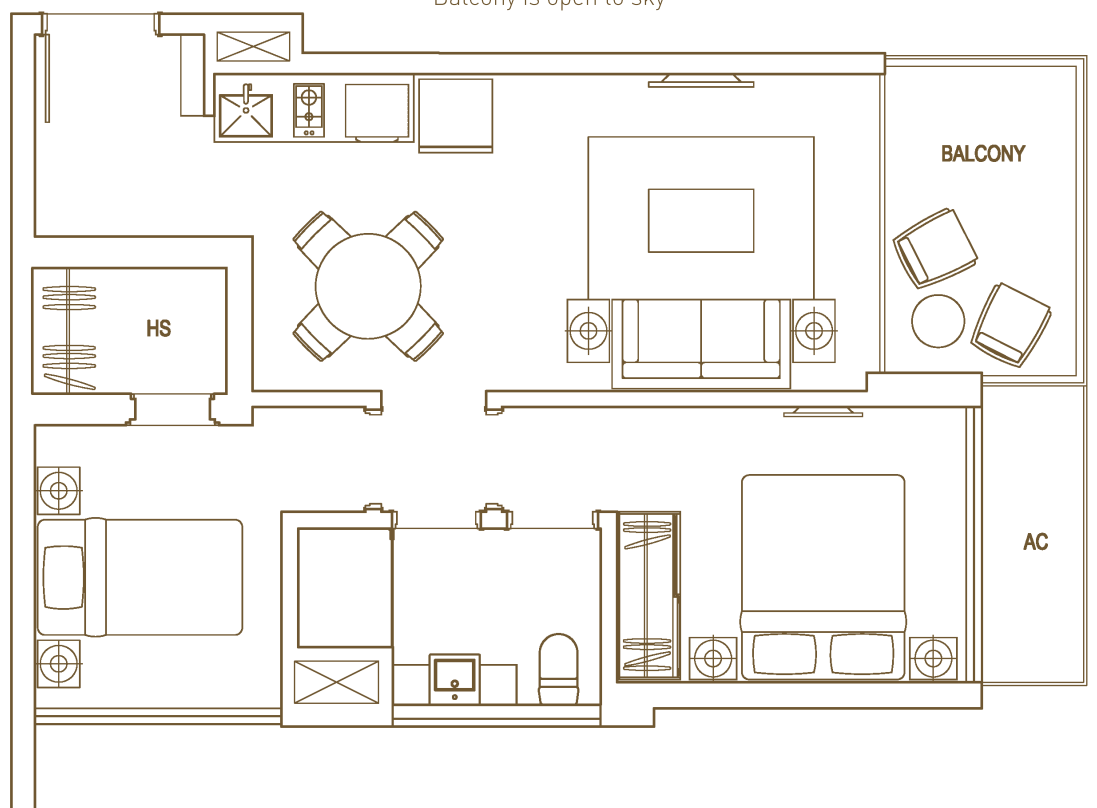

TYPE B2

Unit #06-02, #07-02, & #08-03 to #21-03*

Area 64sq.m / 689sq.ft.

(Inclusive of A/C Ledge & Balcony)

*Balcony is open to sky