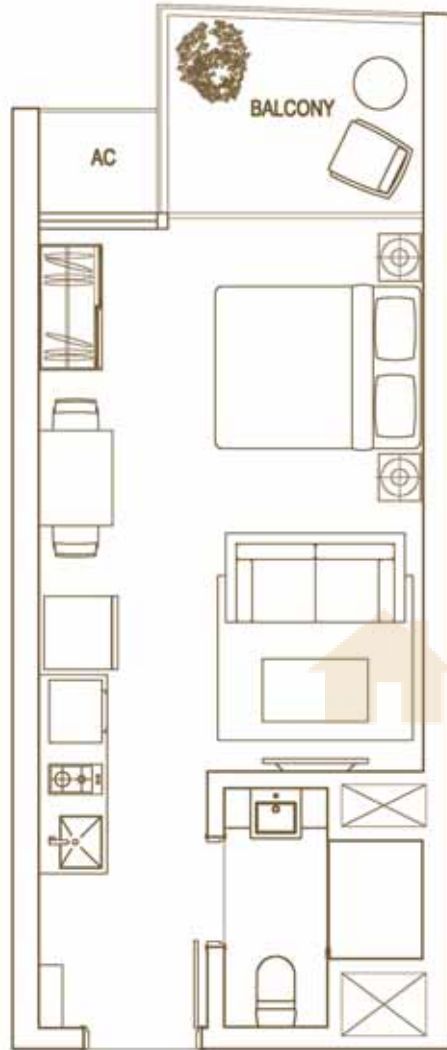

# 1-BEDROOM

## TYPE S1

Unit #08-10 to #20-10

Area 36sq.m / 388sq.ft.

(Inclusive of A/C Ledge & Balcony)

## TYPE S2

Unit #08-11 to #20-11 & #21-10\*

Area 36sq.m / 388sq.ft.

(Inclusive of A/C Ledge & Balcony)

\*Balcony is open to sky

# 2-BEDROOM