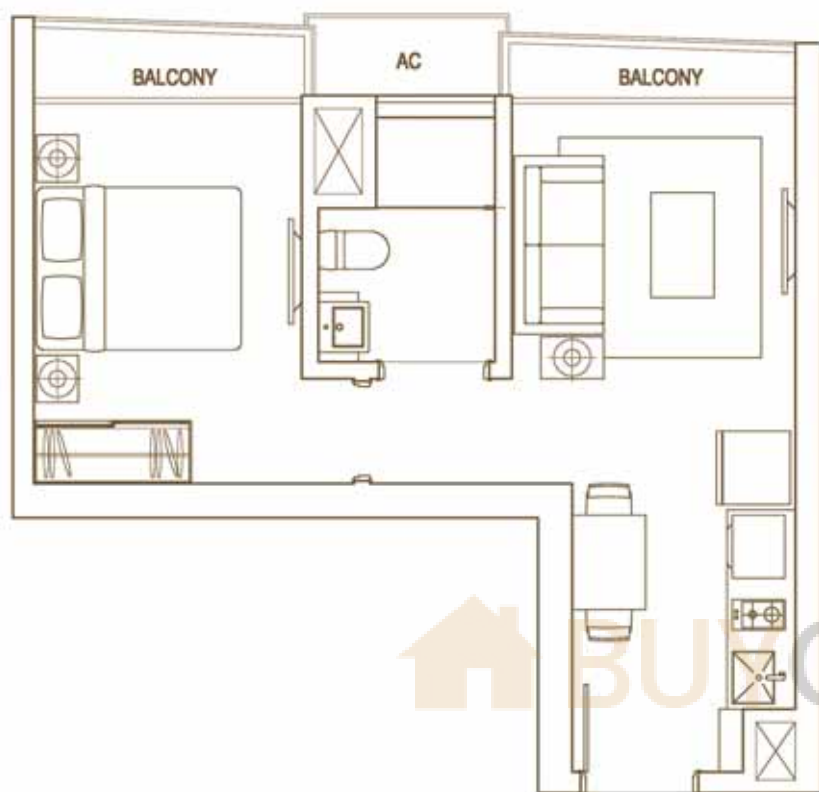

# 1-BEDROOM

## TYPE A1

**Unit** #08-12 to #20-12 & #21-11\*

**Area** 38sq.m / 409sq.ft.

(Inclusive of A/C Ledge & Balcony)

\*Balcony is open to sky

## TYPE A2

**Unit** #08-05 to #21-05\*

**Area** 41sq.m / 441sq.ft.

(Inclusive of A/C Ledge & Balcony)

\*Balcony is open to sky

## TYPE A3

Unit #08-01 to #21-01\*

Area 40sq.m / 431sq.ft.

(Inclusive of A/C Ledge & Balcony)

\*Balcony is open to sky