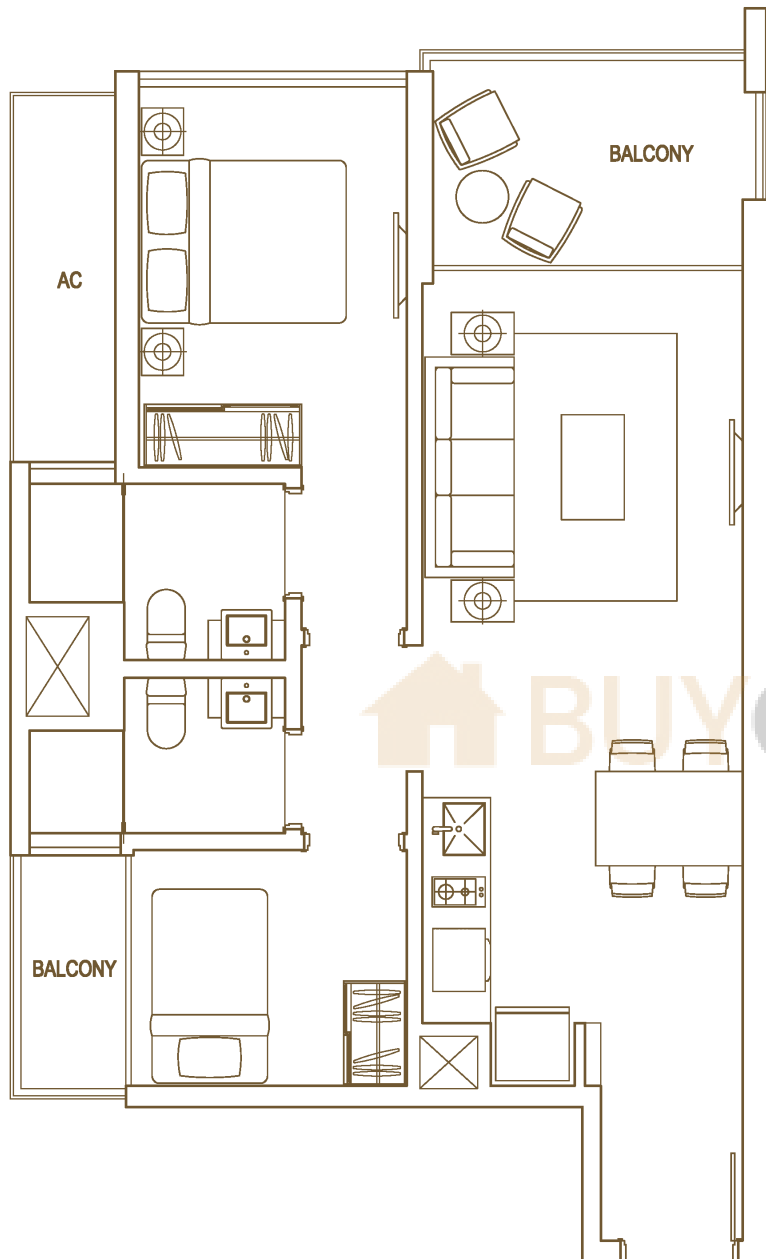

TYPE B3

Unit #09-09 to #20-09

Area 71sq.m / 764sq.ft.

(Inclusive of A/C Ledge & Balcony)