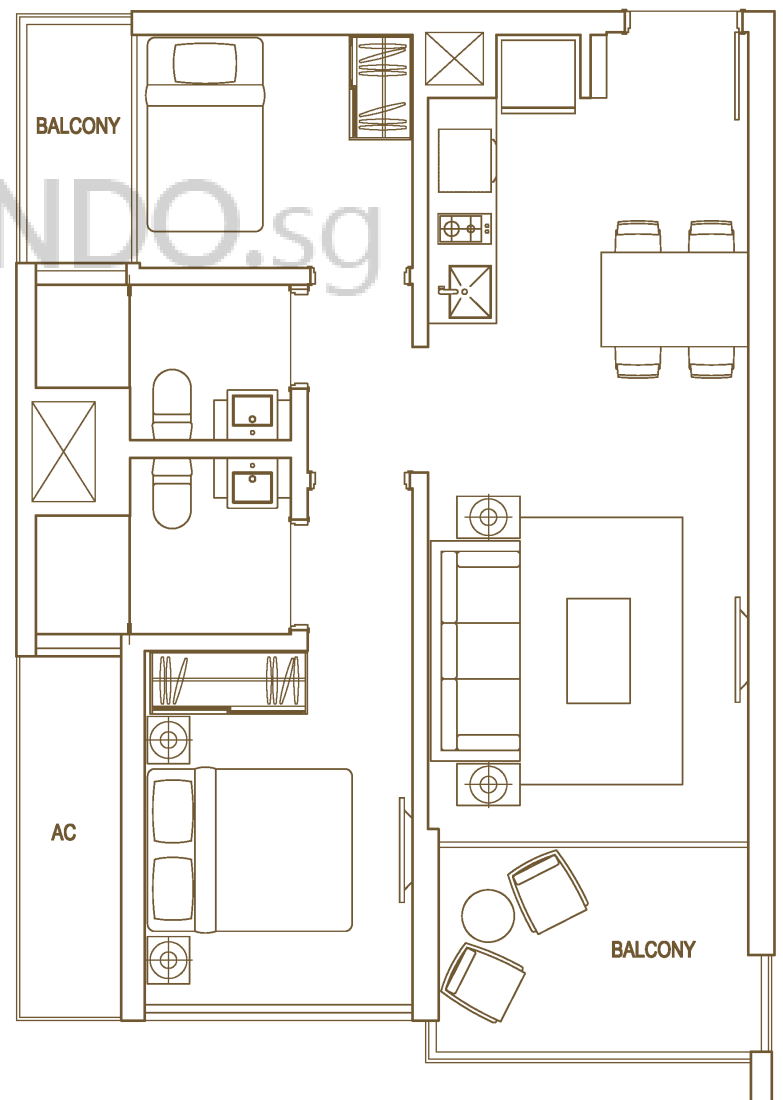

TYPE B4

Unit #08-08 to #20-08

Area 67sq.m / 721sq.ft.

(Inclusive of A/C Ledge & Balcony)