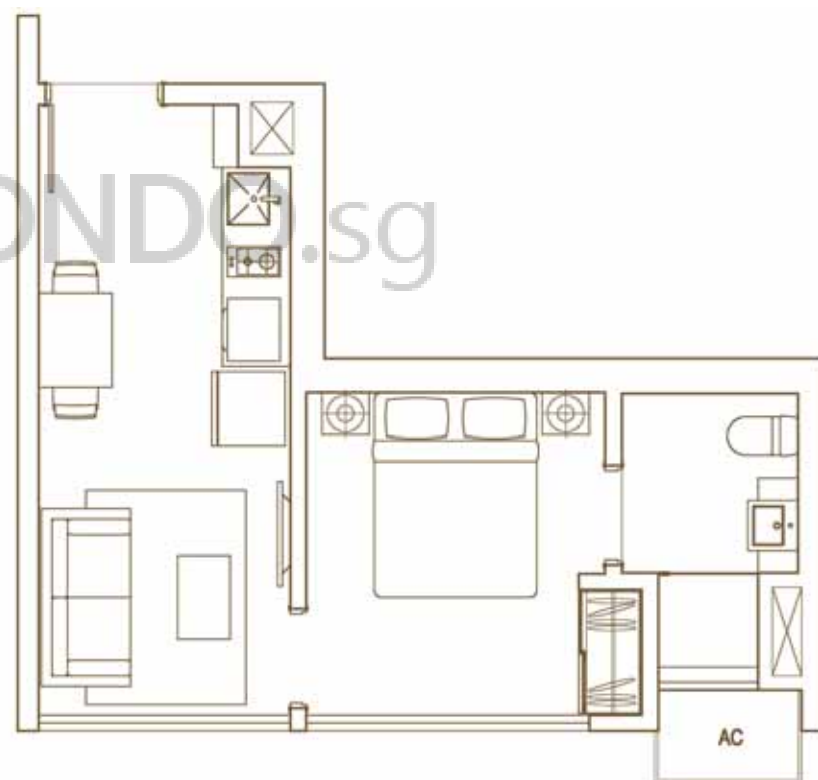

## TYPE A3

Unit #08-01 to #21-01\*

Area 40sq.m / 431sq.ft.

(Inclusive of A/C Ledge & Balcony)

\*Balcony is open to sky

## TYPE A4

Unit #08-04 to #21-04\*

Area 32sq.m / 344sq.ft.

(Inclusive of A/C Ledge)

\*Balcony is open to sky

# 2-BEDROOM