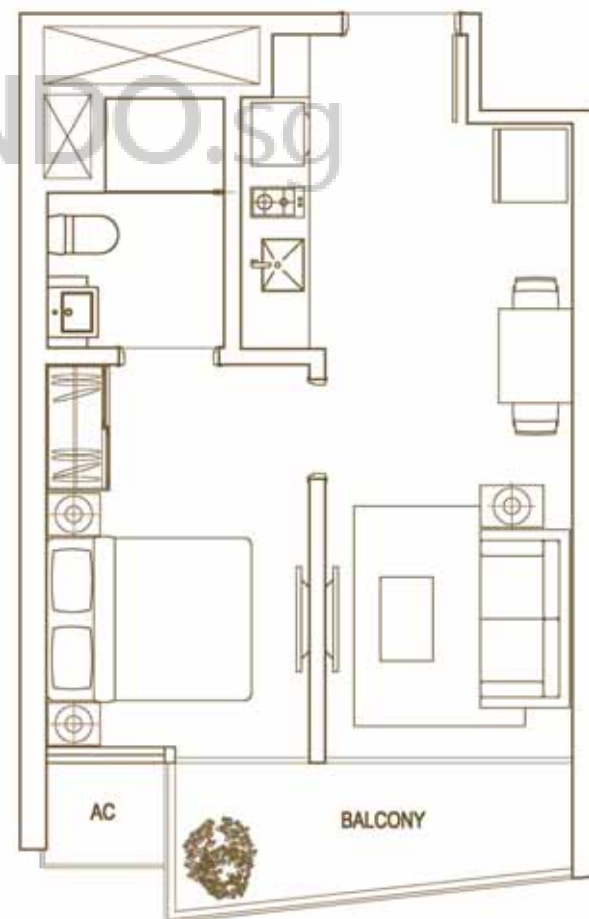

# 1-BEDROOM

## TYPE A1

**Unit** #08-12 to #20-12 & #21-11\*

**Area** 38sq.m / 409sq.ft.

(Inclusive of A/C Ledge & Balcony)

\*Balcony is open to sky

## TYPE A2

**Unit** #08-05 to #21-05\*

**Area** 41sq.m / 441sq.ft.

(Inclusive of A/C Ledge & Balcony)

\*Balcony is open to sky

## TYPE A3

Unit #08-01 to #21-01\*

Area 40sq.m / 431sq.ft.

(Inclusive of A/C Ledge & Balcony)

\*Balcony is open to sky