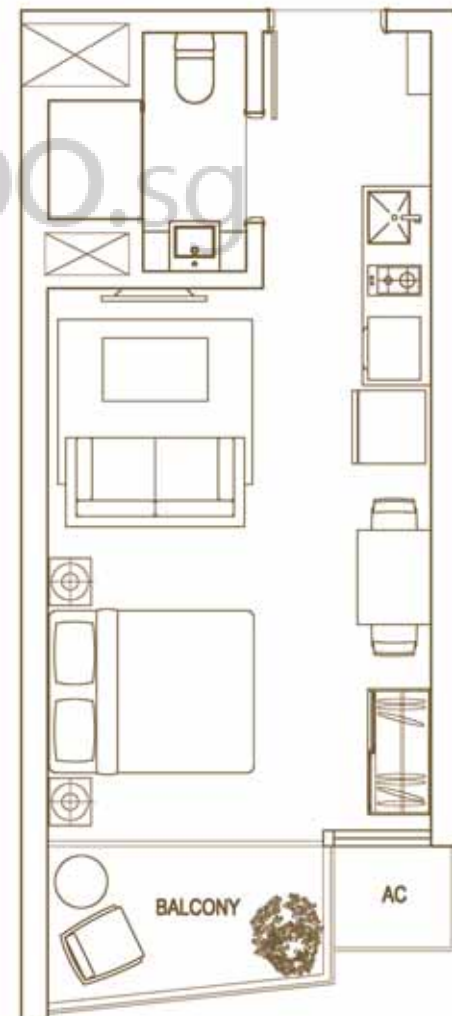

## TYPE S2

Unit #08-11 to #20-11 & #21-10\*

Area 36sq.m / 388sq.ft.

(Inclusive of A/C Ledge & Balcony)

\*Balcony is open to sky

## TYPE S3

Unit #08-07 to #20-07

Area 36sq.m / 388sq.ft.

(Inclusive of A/C Ledge & Balcony)

## TYPE S4

Unit #08-06 to #21-06\*

Area 35sq.m / 377sq.ft.

(Inclusive of A/C Ledge & Balcony)

\*Balcony is open to sky

# 1-BEDROOM