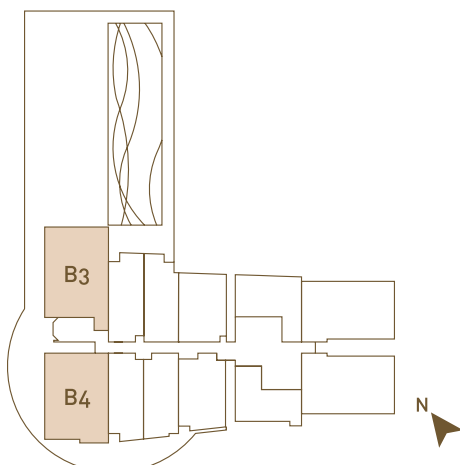

TYPE B4

Unit #08-08 to #20-08

Area 67sq.m / 721sq.ft.

(Inclusive of A/C Ledge & Balcony)