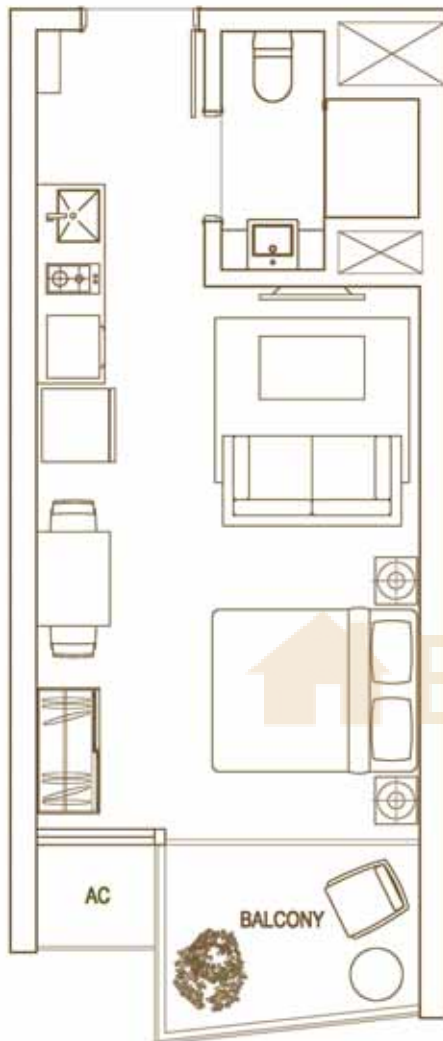

## TYPE S1

Unit #08-10 to #20-10

Area 36sq.m / 388sq.ft.

(Inclusive of A/C Ledge & Balcony)

## TYPE S2

Unit #08-11 to #20-11 & #21-10\*

Area 36sq.m / 388sq.ft.

(Inclusive of A/C Ledge & Balcony)

\*Balcony is open to sky

## TYPE S3

Unit #08-07 to #20-07

Area 36sq.m / 388sq.ft.

(Inclusive of A/C Ledge & Balcony)

## TYPE S4

Unit #08-06 to #21-06\*

Area 35sq.m / 377sq.ft.

(Inclusive of A/C Ledge & Balcony)

\*Balcony is open to sky