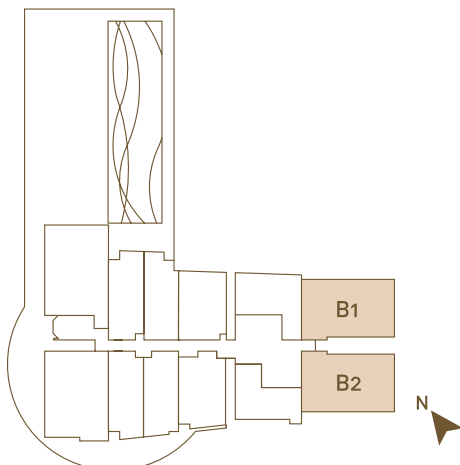

TYPE B2

Unit #06-02, #07-02, & #08-03 to #21-03*

Area 64sq.m / 689sq.ft.

(Inclusive of A/C Ledge & Balcony)

*Balcony is open to sky