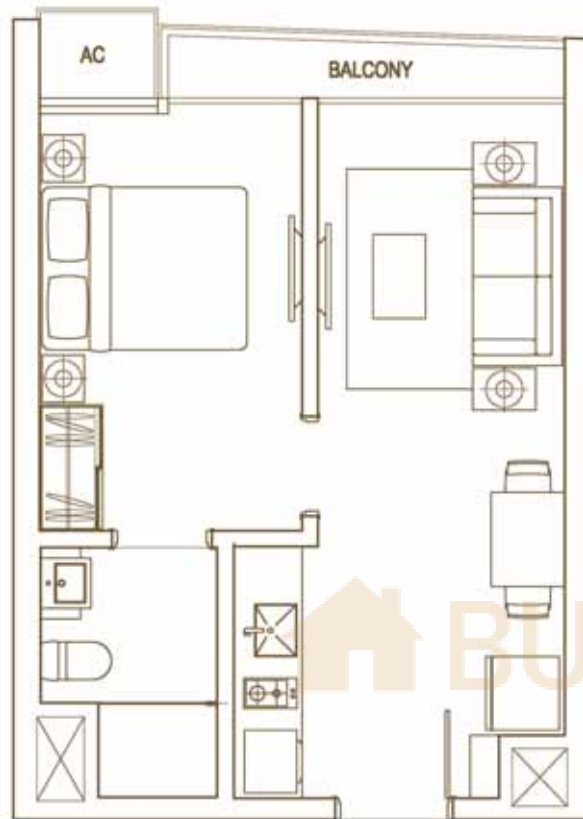

## TYPE S4

Unit #08-06 to #21-06\*

Area 35sq.m / 377sq.ft.

(Inclusive of A/C Ledge & Balcony)

\*Balcony is open to sky

# 1-BEDROOM

## TYPE A1

**Unit** #08-12 to #20-12 & #21-11\*

**Area** 38sq.m / 409sq.ft.

(Inclusive of A/C Ledge & Balcony)

\*Balcony is open to sky