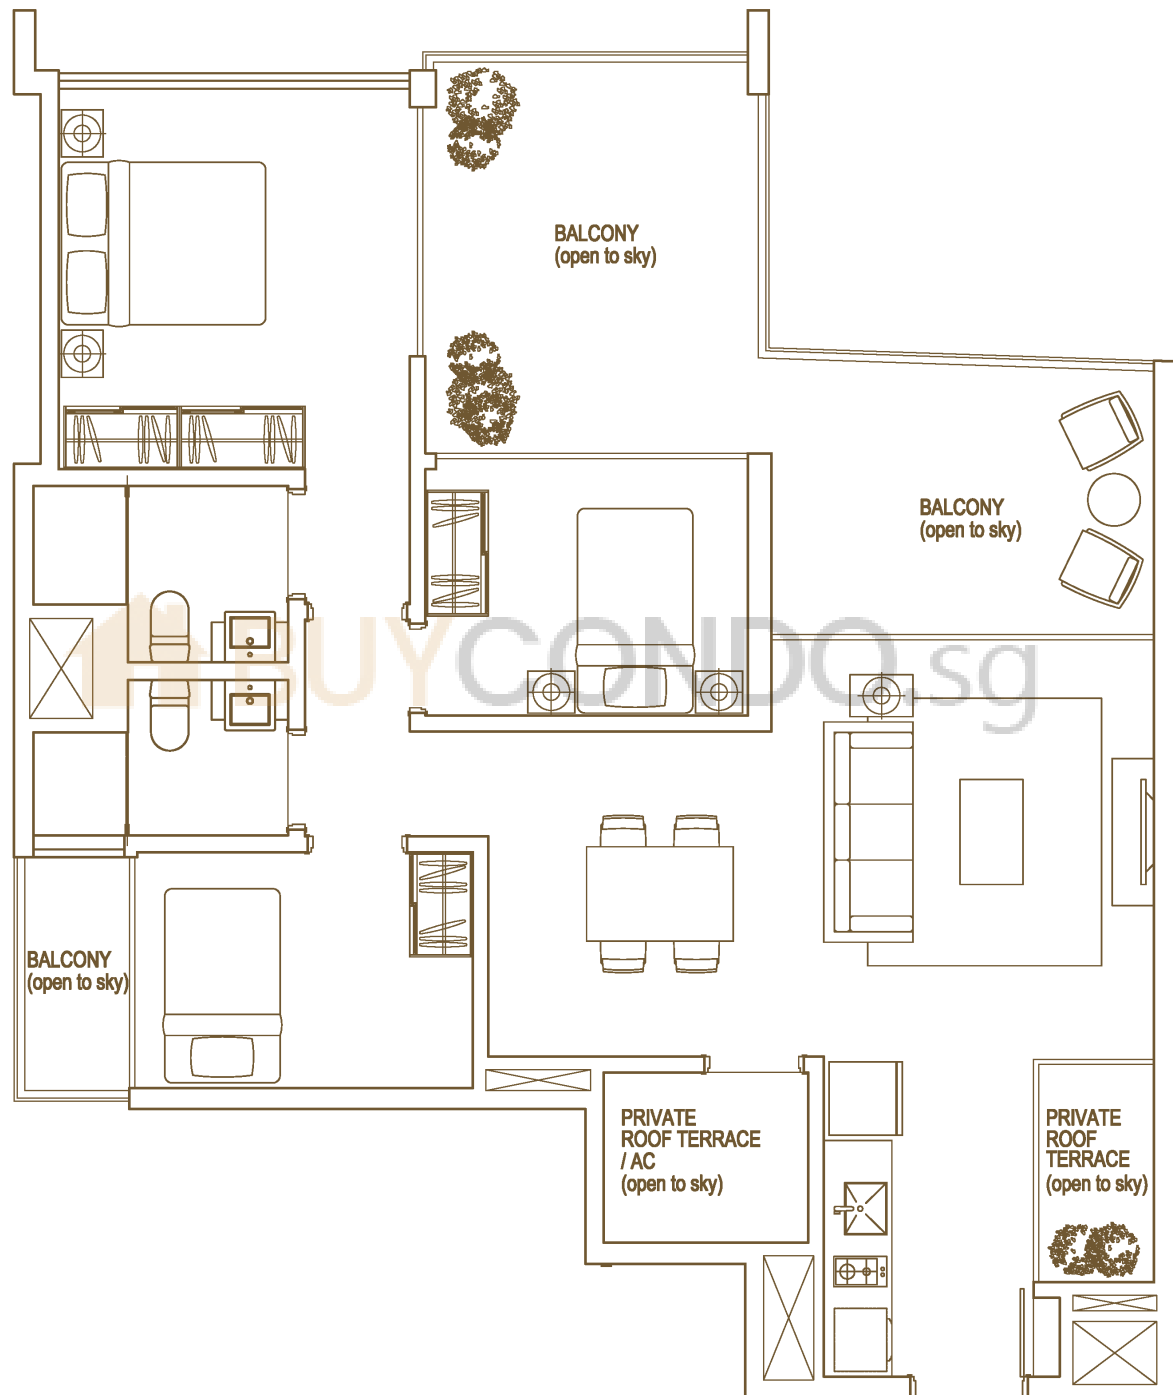

3-BEDROOM

TYPE P1

Unit #21-09

Area 106sq.m / 1,141sq.ft.

[Inclusive of A/C Ledge, Balcony & Roof Terrace]