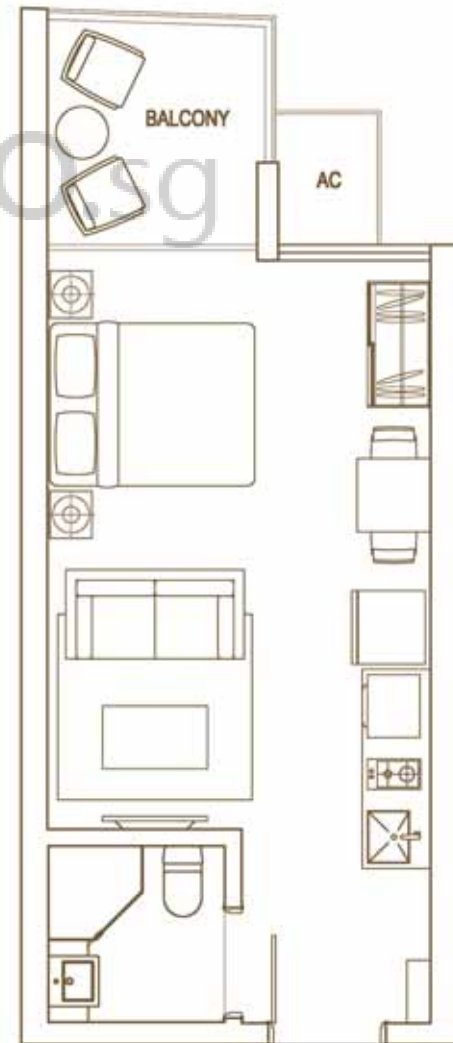

# 1-BEDROOM

## TYPE S1

Unit #08-10 to #20-10

Area 36sq.m / 388sq.ft.

(Inclusive of A/C Ledge & Balcony)

## TYPE S2

Unit #08-11 to #20-11 & #21-10\*

Area 36sq.m / 388sq.ft.

(Inclusive of A/C Ledge & Balcony)

\*Balcony is open to sky

## TYPE S3

Unit #08-07 to #20-07

Area 36sq.m / 388sq.ft.

(Inclusive of A/C Ledge & Balcony)